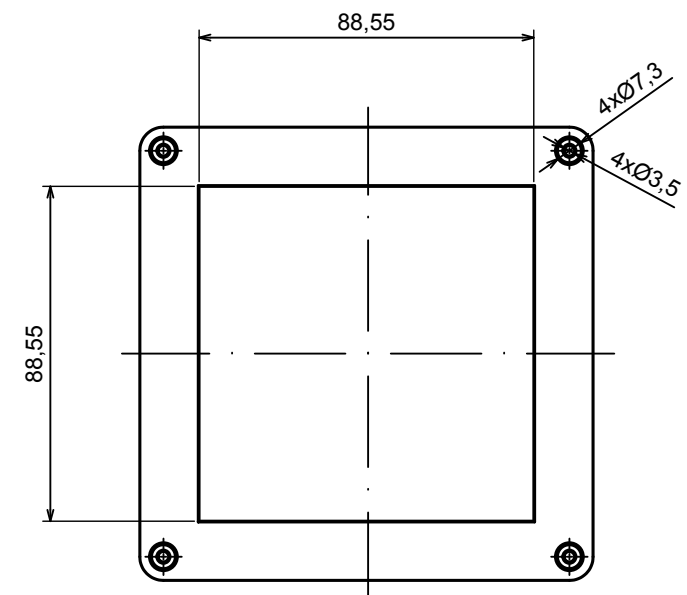

All rights reserved, Copyright Kradox 2022	
Product model	Enclosure ZP120.120.75 TM - Assembly
Format: A3	Material: PC, ABS
Scale 1:1	Tolerance: +/- 0.5

All rights reserved, Copyright Kradox 2022

Product model: Enclosure Z120.120.75 TM - Base ZP120.120.45 TM

Format: A3 Material: PC, ABS

Scale 1:2 Tolerance: +/- 0.5

A |

All rights reserved, Copyright Kradex 2022

Product model: Enclosure ZP120.120.75 TM - Cover ZP120.120.30

Format: A3 Material: PC, ABS

Scale 1:2 Tolerance: +/- 0.5