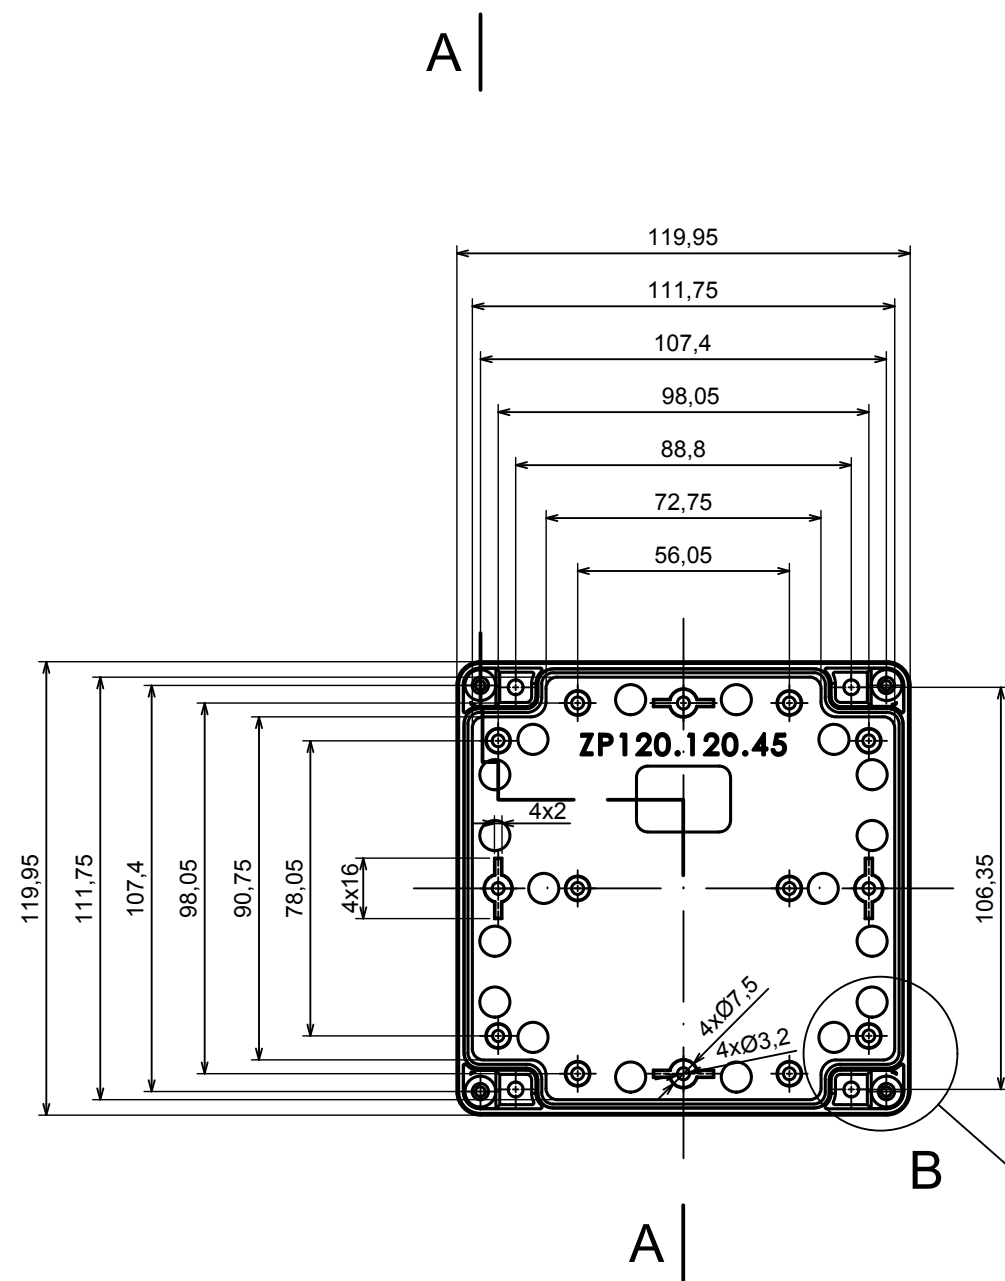

All rights reserved, Copyright Kradox 2022

Product model Enclosure ZP120.120.75S TM - Assembly

Format: A3 Material: PC, ABS

Scale 1:1 Tolerance: +/- 0.5

All rights reserved, Copyright Kradox 2022

Product model: Enclosure Z120.120.75S TM - Base ZP120.120.45 TM

Format: A3      Material: PC, ABS

Scale 1:2      Tolerance: +/- 0.5

A |

All rights reserved, Copyright Kradox 2022

Product model Enclosure ZP120.120.75S TM - Cover ZP120.120.30S

Format: A3 Material: PC, ABS

Scale 1:2 Tolerance: +/- 0.5