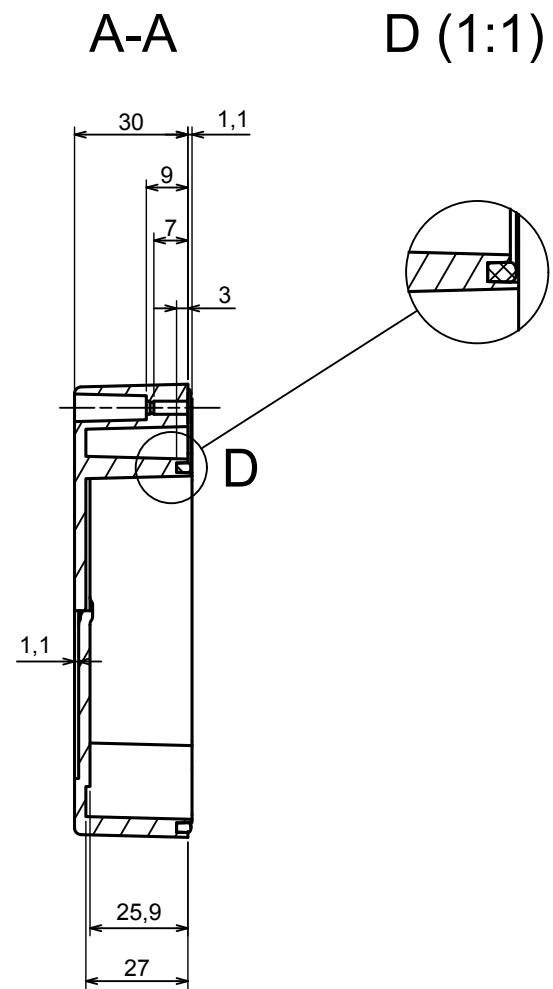

All rights reserved, Copyright Kradox 2022

Product model Enclosure ZP120.120.75S TM - Assembly

Format: A3 Material: PC, ABS

Scale 1:1 Tolerance: +/- 0.5

All rights reserved, Copyright Kradox 2022

Product model: Enclosure Z120.120.75S TM - Base ZP120.120.45 TM

Format: A3      Material: PC, ABS

Scale 1:2      Tolerance: +/- 0.5

A |

All rights reserved, Copyright Kradox 2022

Product model Enclosure ZP120.120.75S TM - Cover ZP120.120.30S

Format: A3 Material: PC, ABS

Scale 1:2 Tolerance: +/- 0.5