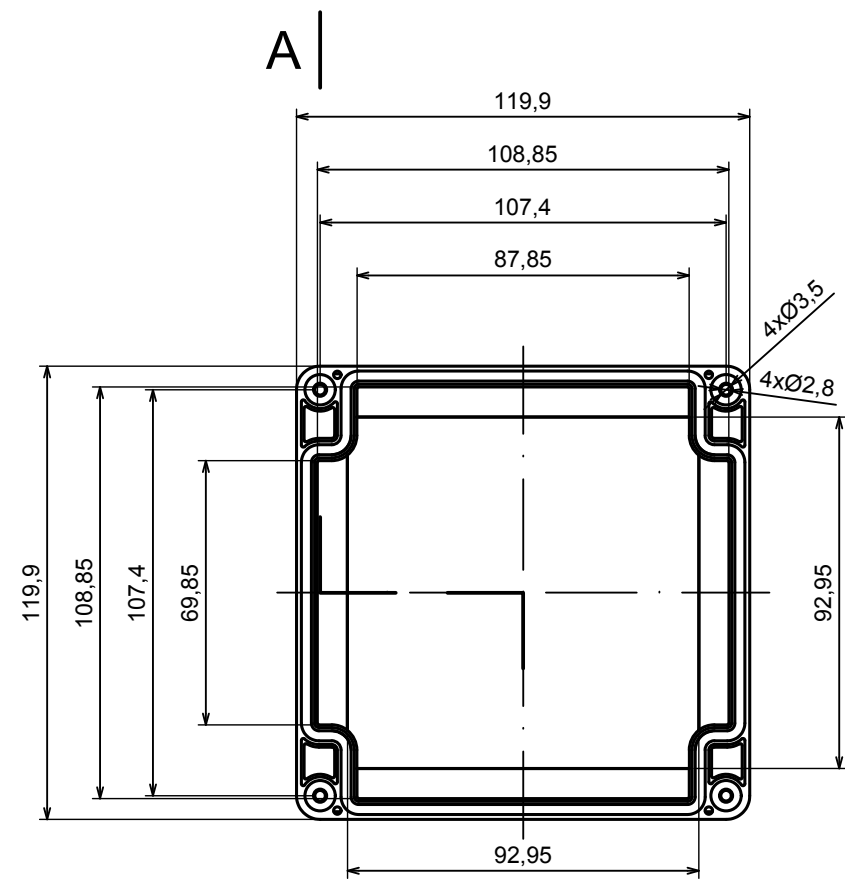

All rights reserved, Copyright Kradox 2022

Product model Enclosure ZP120.120.75S TM - Assembly

Format: A3 Material: PC, ABS

Scale 1:1 Tolerance: +/- 0.5

All rights reserved, Copyright Kradox 2022

Product model: Enclosure Z120.120.75S TM - Base ZP120.120.45 TM

Format: A3      Material: PC, ABS

Scale 1:2      Tolerance: +/- 0.5

A |

All rights reserved, Copyright Kradox 2022

Product model Enclosure ZP120.120.75S TM - Cover ZP120.120.30S

Format: A3 Material: PC, ABS

Scale 1:2 Tolerance: +/- 0.5