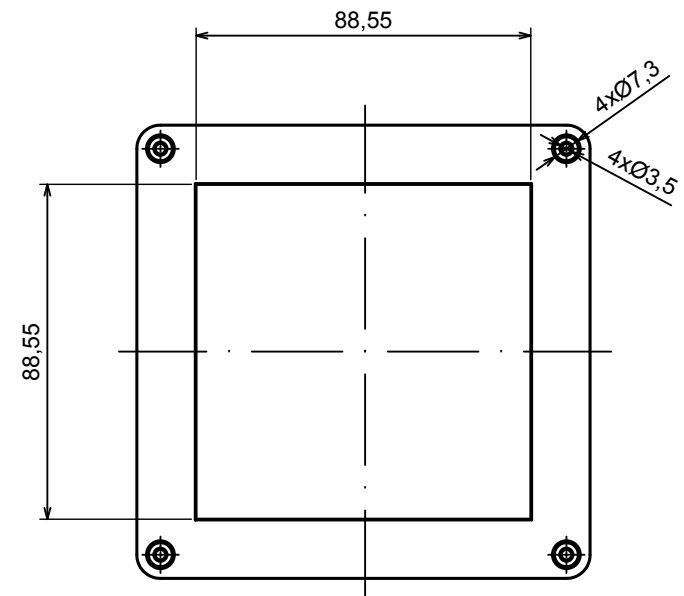

All rights reserved, Copyright Kradox 2022

Product model Enclosure ZP120.120.75S TM - Assembly

Format: A3 Material: PC, ABS

Scale 1:1 Tolerance: +/- 0.5

All rights reserved, Copyright Kradox 2022

Product model: Enclosure Z120.120.75S TM - Base ZP120.120.45 TM

Format: A3      Material: PC, ABS

Scale 1:2      Tolerance: +/- 0.5

A |

All rights reserved, Copyright Kradox 2022

Product model Enclosure ZP120.120.75S TM - Cover ZP120.120.30S

Format: A3 Material: PC, ABS

Scale 1:2 Tolerance: +/- 0.5