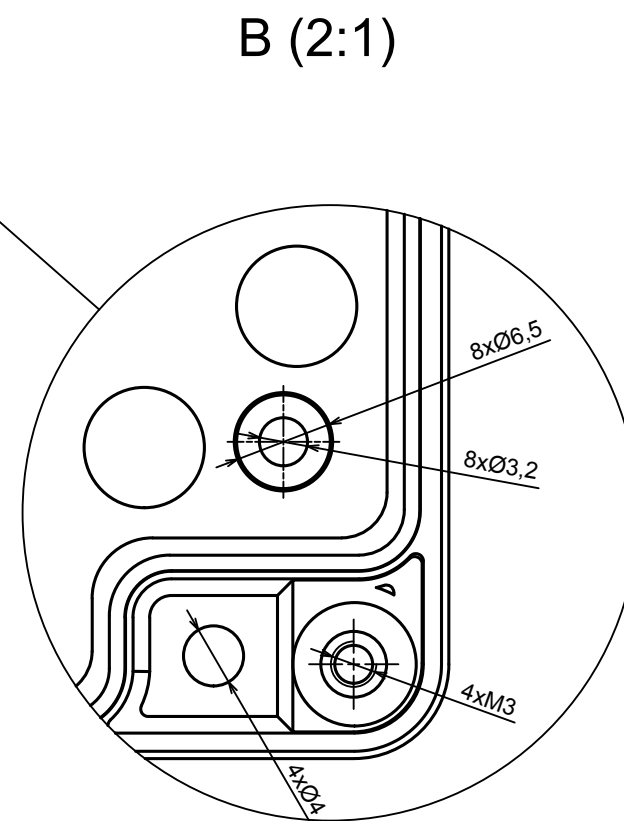

All rights reserved, Copyright Kradox 2022

Product model Enclosure ZP120.120.75S TM - Assembly

Format: A3 Material: PC, ABS

Scale 1:1 Tolerance: +/- 0.5

All rights reserved, Copyright Kradox 2022

Product model: Enclosure Z120.120.75S TM - Base ZP120.120.45 TM

Format: A3      Material: PC, ABS

Scale 1:2      Tolerance: +/- 0.5

A |

All rights reserved, Copyright Kradox 2022

Product model Enclosure ZP120.120.75S TM - Cover ZP120.120.30S

Format: A3 Material: PC, ABS

Scale 1:2 Tolerance: +/- 0.5