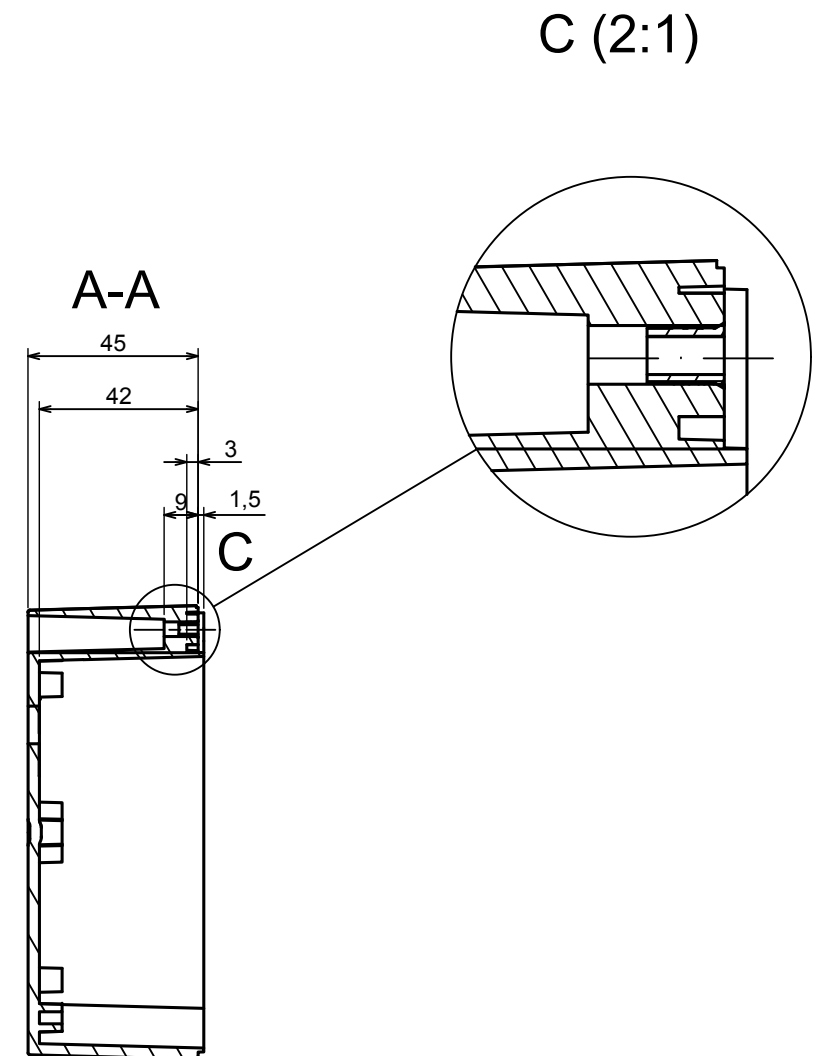

All rights reserved, Copyright Kradox 2022

Product model Enclosure ZP120.120.75S TM - Assembly

Format: A3 Material: PC, ABS

Scale 1:1 Tolerance: +/- 0.5

All rights reserved, Copyright Kradox 2022

Product model: Enclosure Z120.120.75S TM - Base ZP120.120.45 TM

Format: A3      Material: PC, ABS

Scale 1:2      Tolerance: +/- 0.5

A |

All rights reserved, Copyright Kradox 2022

Product model Enclosure ZP120.120.75S TM - Cover ZP120.120.30S

Format: A3 Material: PC, ABS

Scale 1:2 Tolerance: +/- 0.5