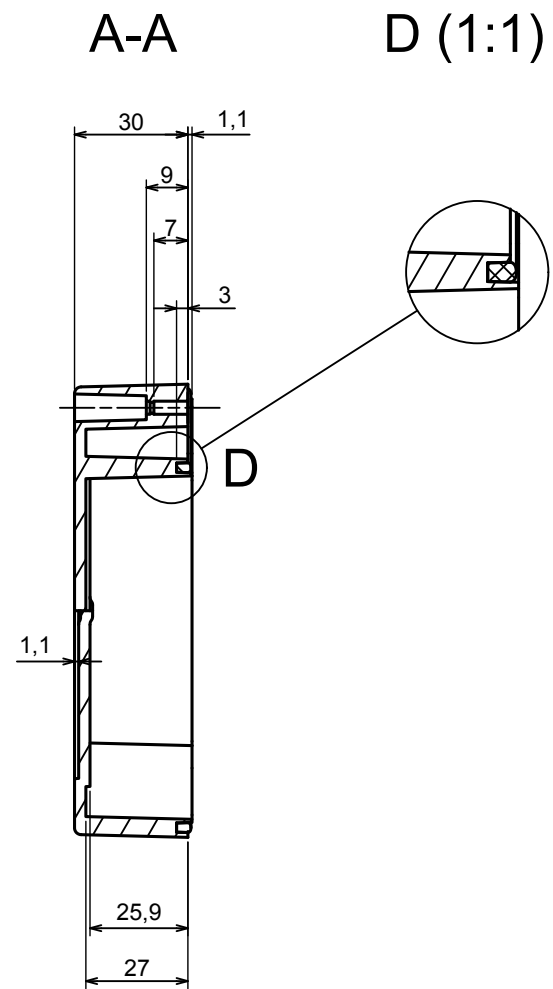

All rights reserved, Copyright Kradox 2022

Product model Enclosure ZP120.120.75S TM - Assembly

Format: A3 Material: PC, ABS

Scale 1:1 Tolerance: +/- 0.5

All rights reserved, Copyright Kradox 2022

Product model: Enclosure Z120.120.75S TM - Base ZP120.120.45 TM

Format: A3 Material: PC, ABS

Scale 1:2 Tolerance: +/- 0.5

A |

All rights reserved, Copyright Kradox 2022

Product model Enclosure ZP120.120.75S TM - Cover ZP120.120.30S

Format: A3 Material: PC, ABS

Scale 1:2 Tolerance: +/- 0.5