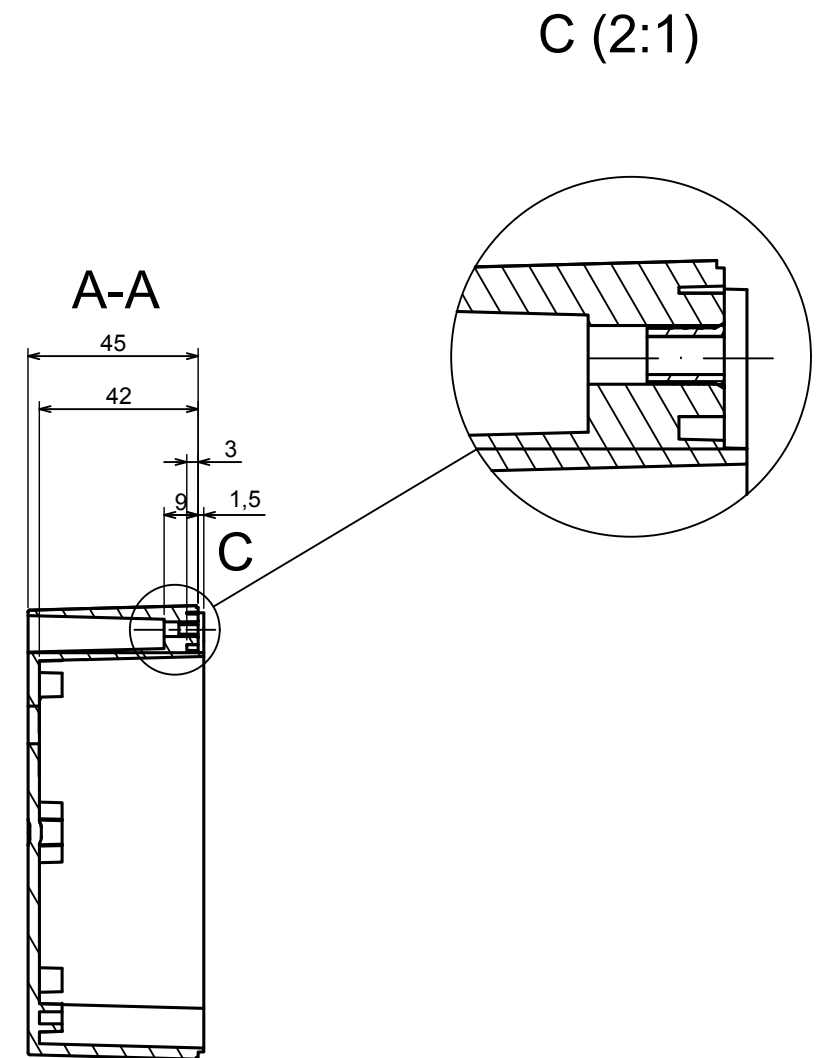

All rights reserved, Copyright Kradox 2022

Product model Enclosure ZP120.120.75S TM - Assembly

Format: A3 Material: PC, ABS

Scale 1:1 Tolerance: +/- 0.5

All rights reserved, Copyright Kradox 2022

Product model: Enclosure Z120.120.75S TM - Base ZP120.120.45 TM

Format: A3 Material: PC, ABS

Scale 1:2 Tolerance: +/- 0.5

A |

All rights reserved, Copyright Kradox 2022

Product model Enclosure ZP120.120.75S TM - Cover ZP120.120.30S

Format: A3 Material: PC, ABS

Scale 1:2 Tolerance: +/- 0.5