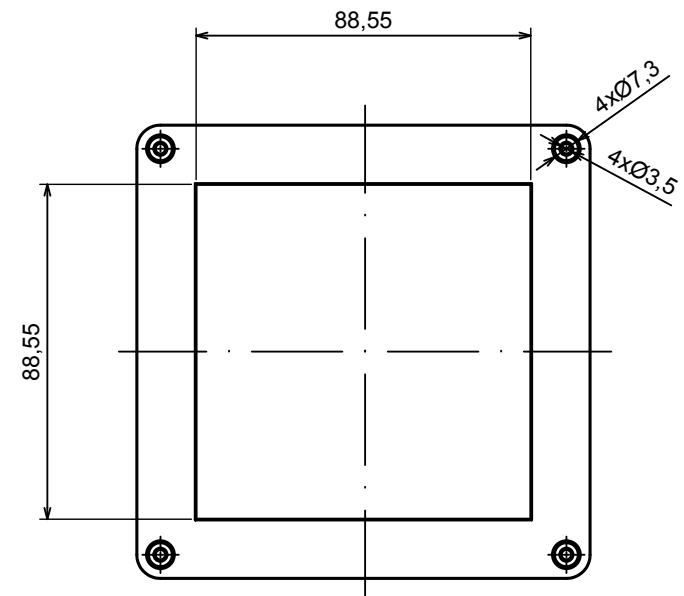

All rights reserved, Copyright Kradox 2022

Product model Enclosure ZP120.120.75S TM - Assembly

Format: A3 Material: PC, ABS

Scale 1:1 Tolerance: +/- 0.5

All rights reserved, Copyright Kradox 2022

Product model: Enclosure Z120.120.75S TM - Base ZP120.120.45 TM

Format: A3 Material: PC, ABS

Scale 1:2 Tolerance: +/- 0.5

A |

All rights reserved, Copyright Kradox 2022

Product model Enclosure ZP120.120.75S TM - Cover ZP120.120.30S

Format: A3 Material: PC, ABS

Scale 1:2 Tolerance: +/- 0.5