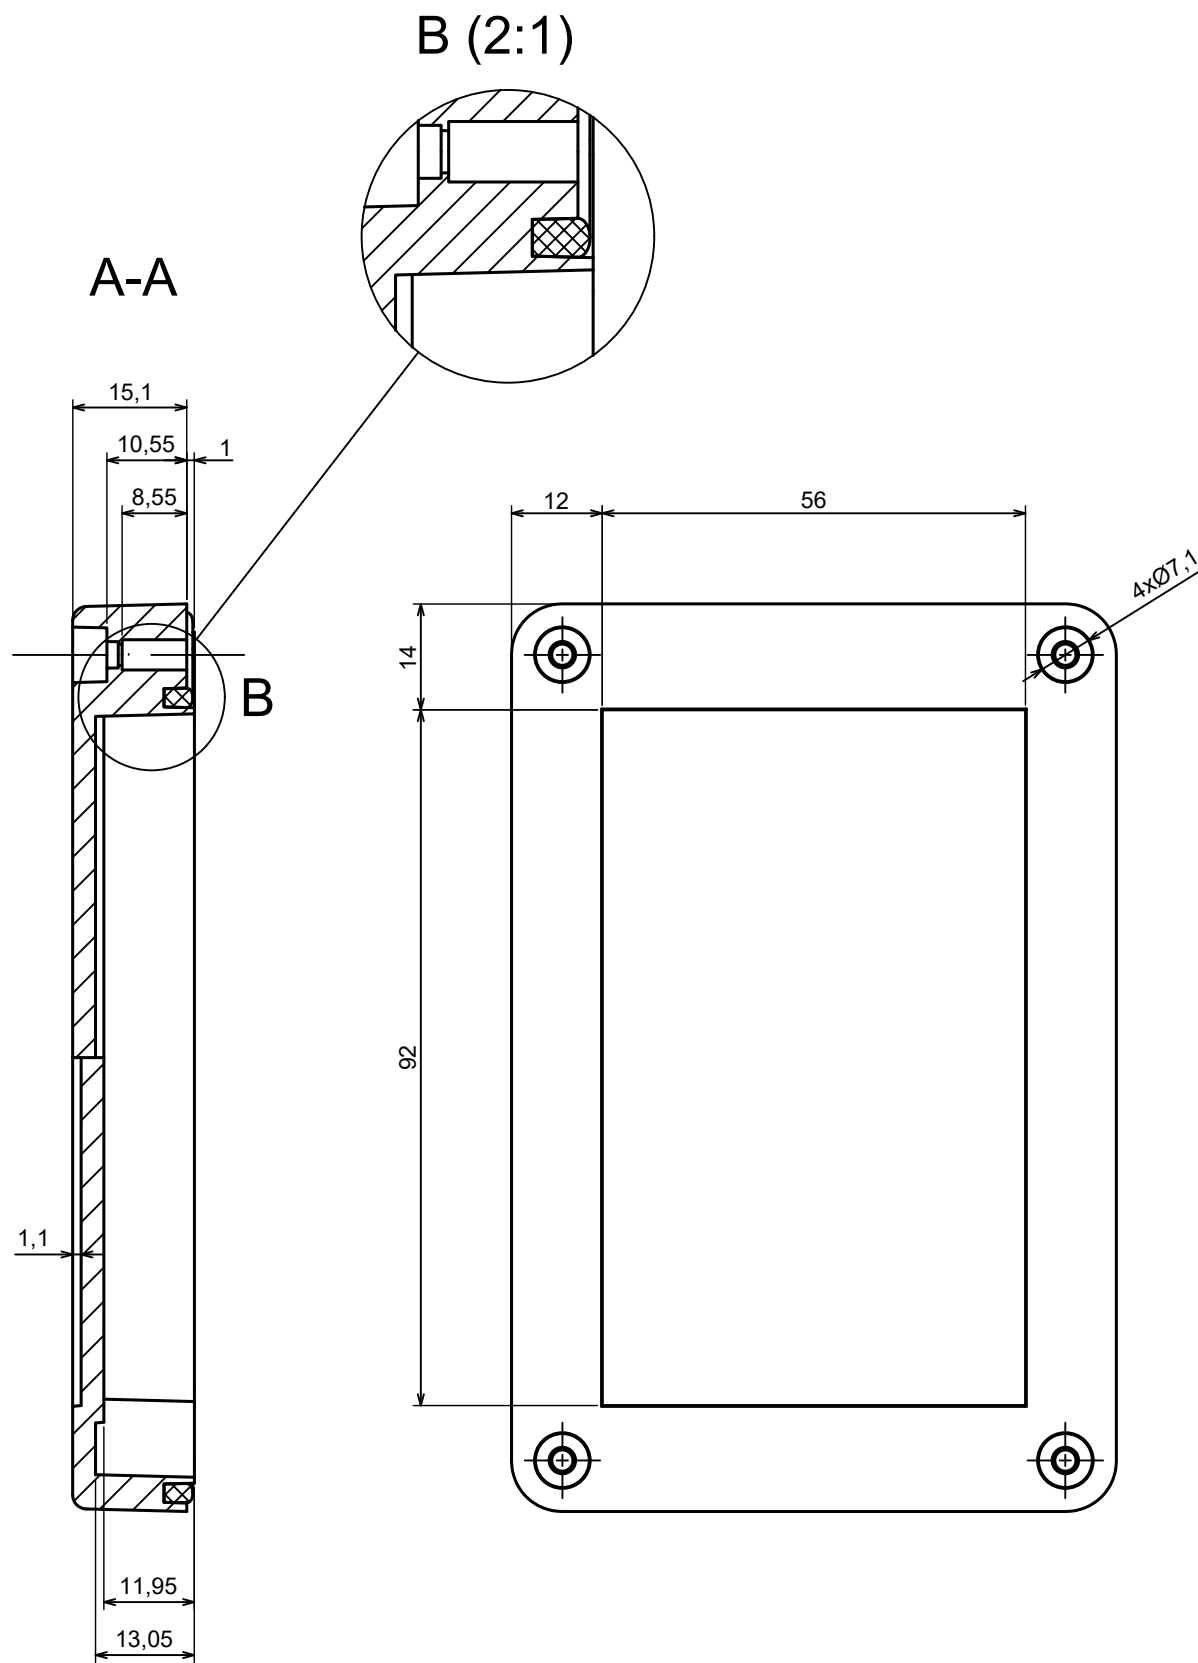

All rights reserved, Copyright Kradex 2023		
Product model	Enclosure ZP120.80.45Sub TM - Assembly	
Format: A3	Material: ASA	
Scale 1:1	Tolerance: +/- 0.5	

All rights reserved, Copyright Kradox 2023		
Product model	Enclosure ZP120.80.45Sub TM - Base ZP120.80 30Ub TM	
Format: A3	Material: ASA	
Scale 1:1	Tolerance: +/- 0.5	

A |

All rights reserved, Copyright Kradex 2023

Product model Enclosure ZP120.80.45Sub TM - Cover ZP120.80.15Sb

Format: A3 Material: ASA

Scale 1:1 Tolerance: +/- 0.5

X-ON Electronics

Largest Supplier of Electrical and Electronic Components