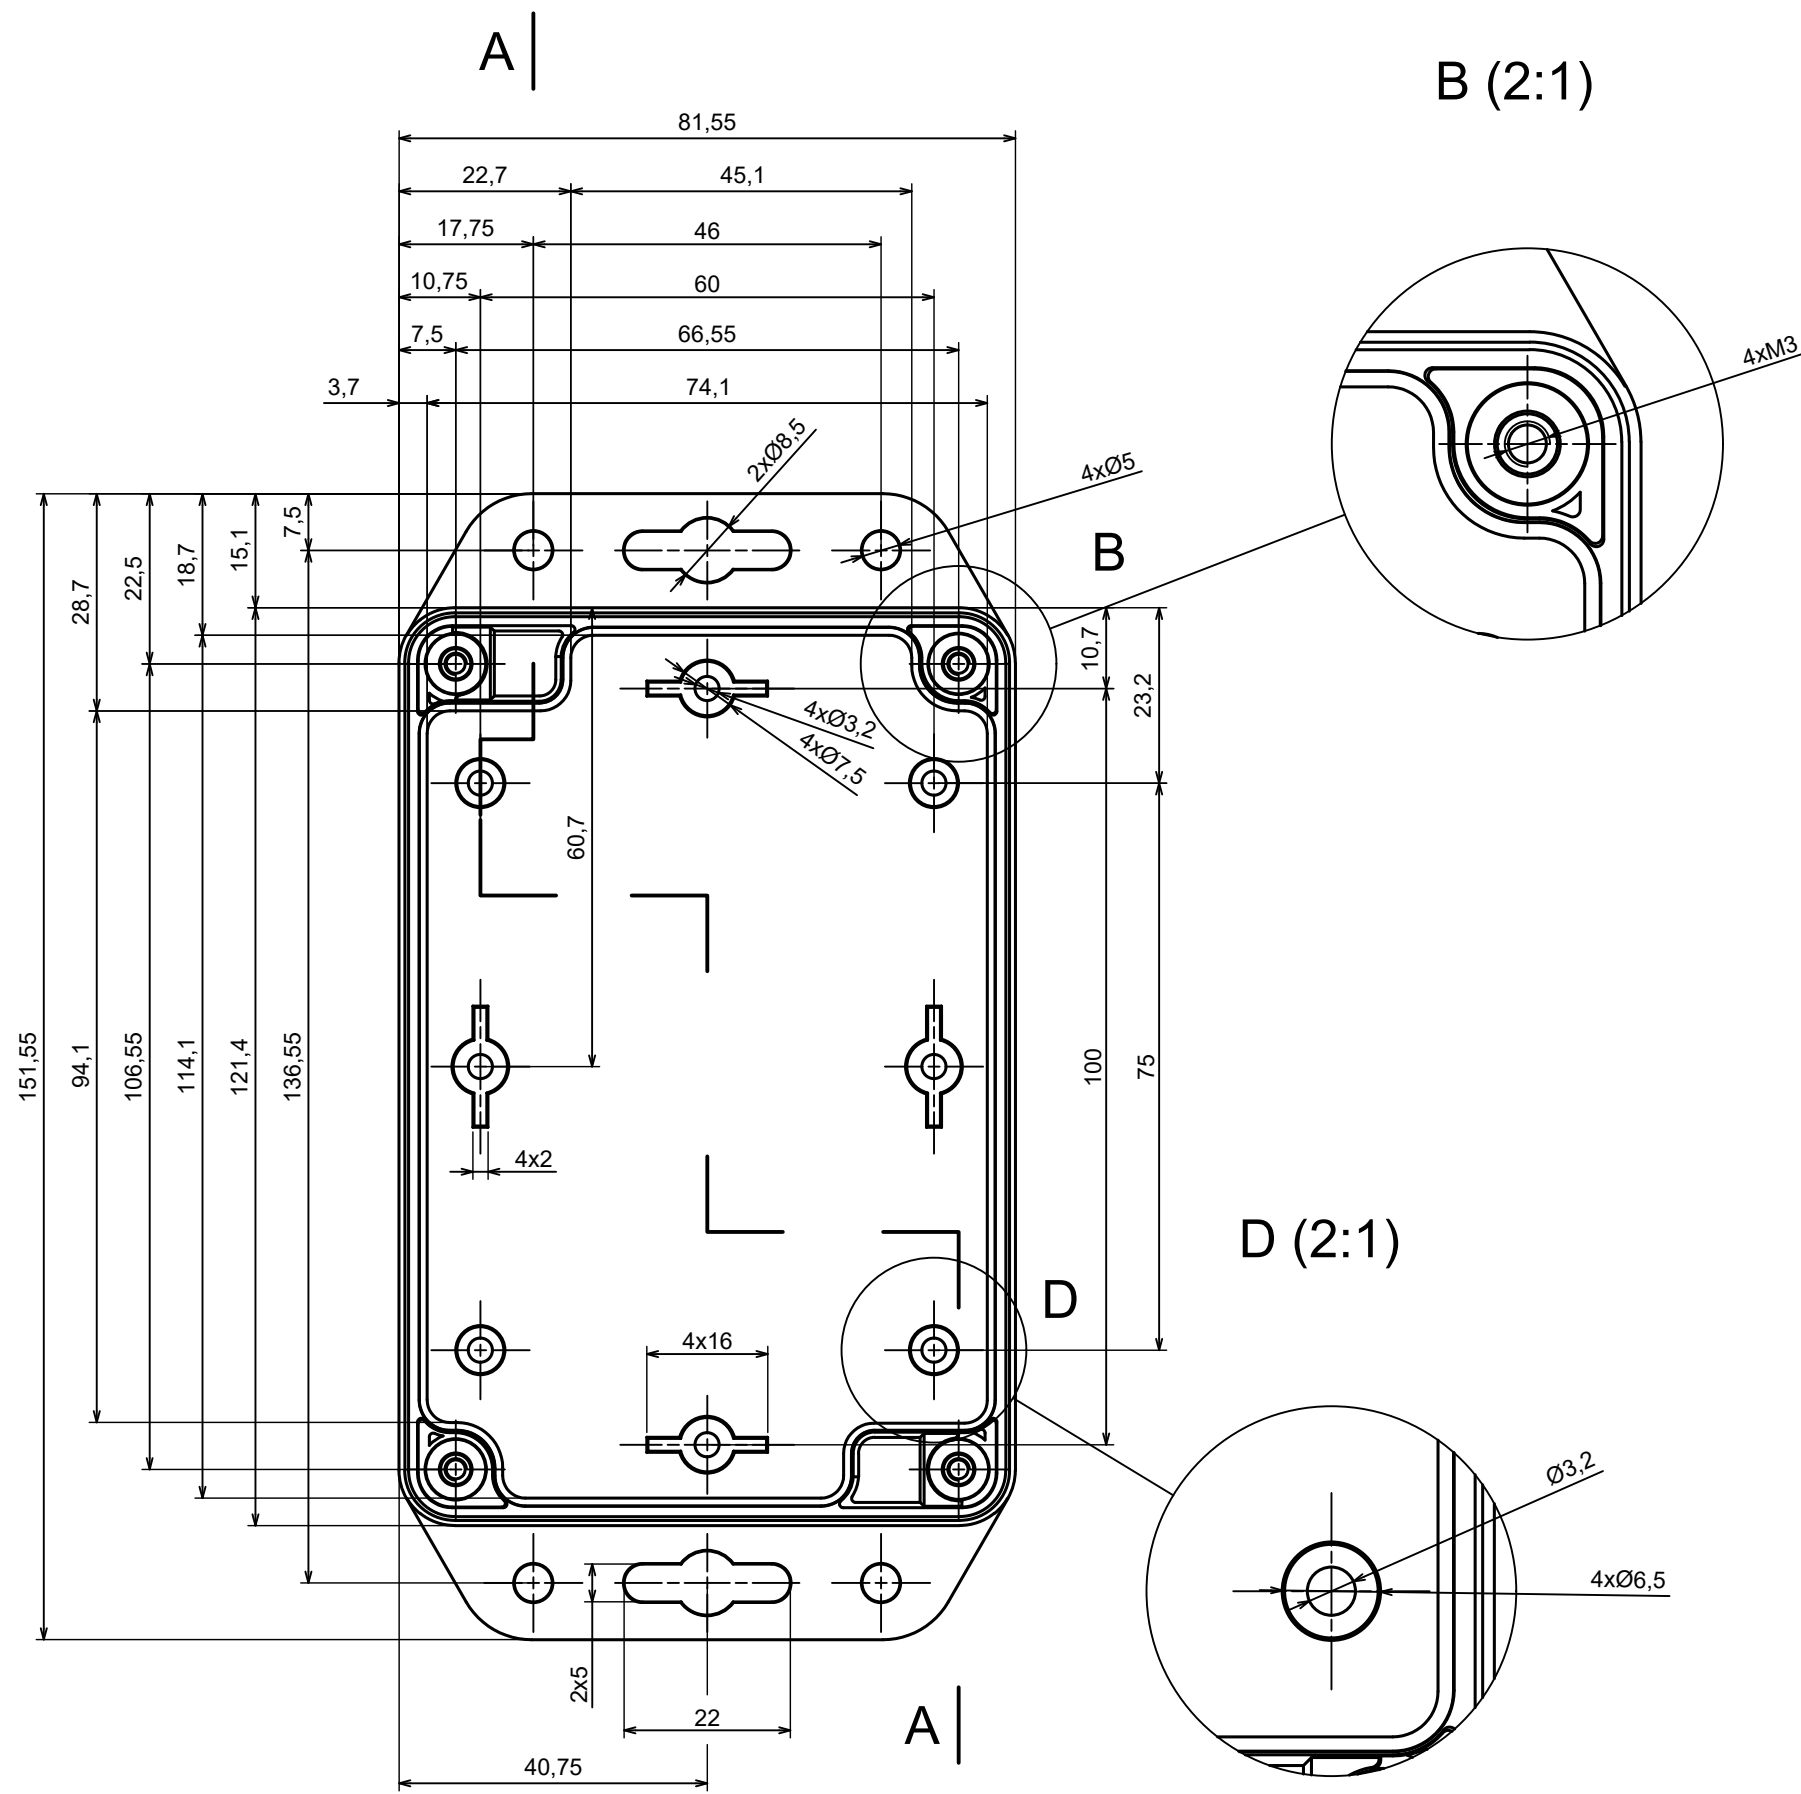

All rights reserved, Copyright Kradex 2023		
Product model	Enclosure ZP120.80.45Sub TM - Assembly	
Format: A3	Material: ASA	
Scale 1:1	Tolerance: +/- 0.5	

All rights reserved, Copyright Kradox 2023		
Product model	Enclosure ZP120.80.45Sub TM - Base ZP120.80 30Ub TM	
Format: A3	Material: ASA	
Scale 1:1	Tolerance: +/- 0.5	

A |

All rights reserved, Copyright Kradex 2023

Product model Enclosure ZP120.80.45Sub TM - Cover ZP120.80.15Sb

Format: A3 Material: ASA

Scale 1:1 Tolerance: +/- 0.5

X-ON Electronics

Largest Supplier of Electrical and Electronic Components