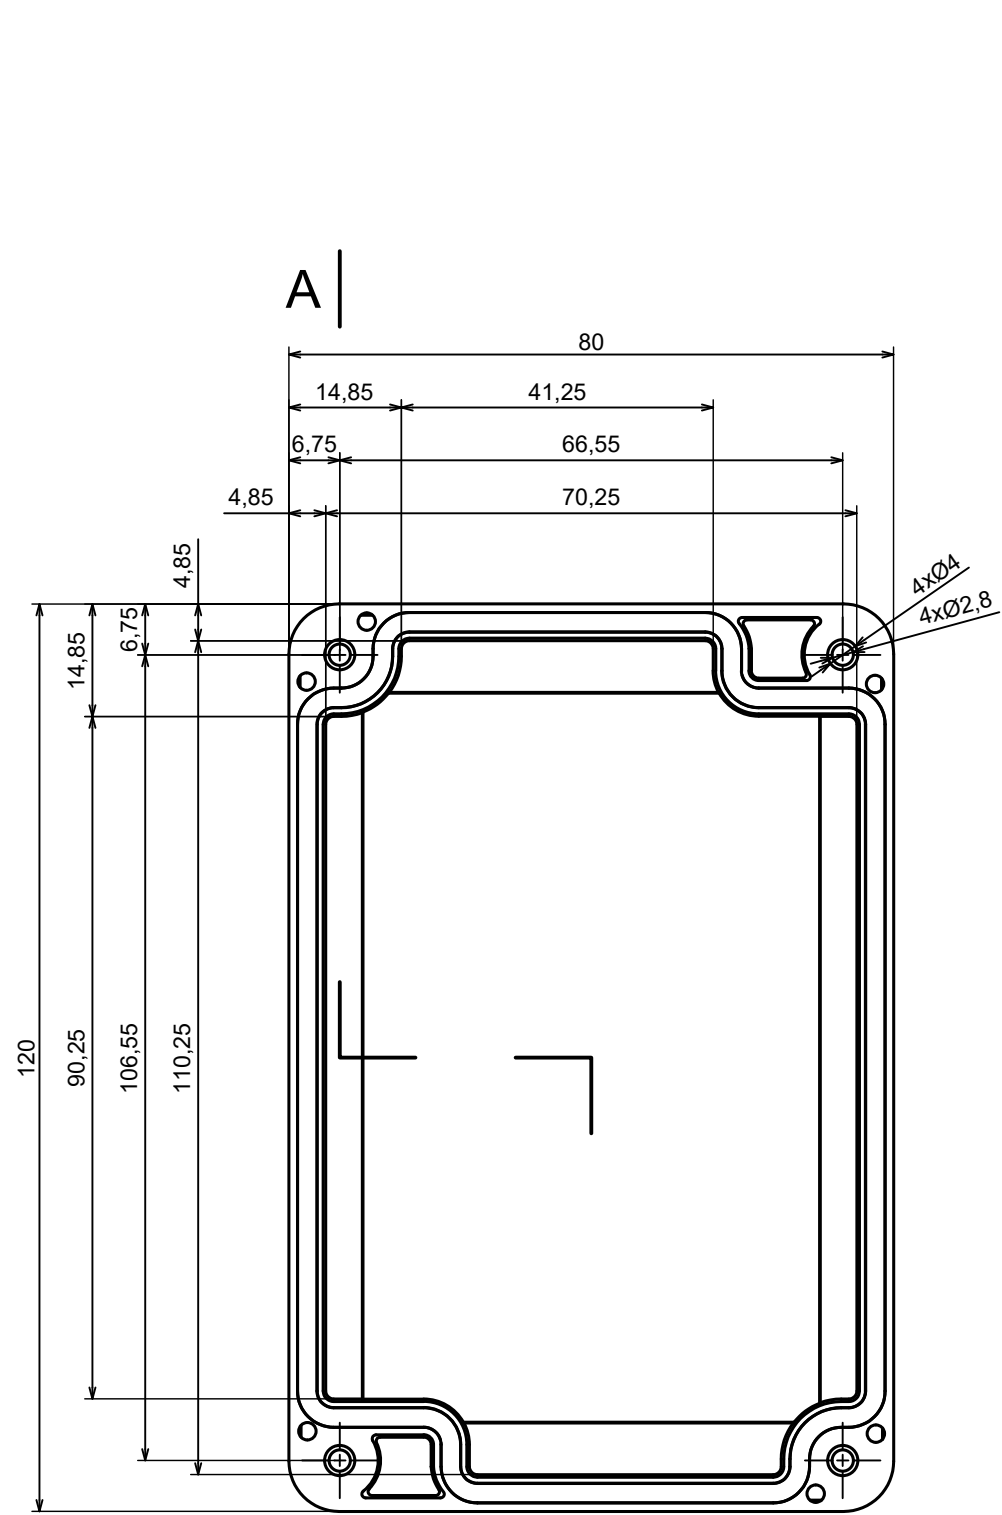

All rights reserved, Copyright Kradex 2023		
Product model	Enclosure ZP120.80.45Sub TM - Assembly	
Format: A3	Material: ASA	
Scale 1:1	Tolerance: +/- 0.5	

All rights reserved, Copyright Kradox 2023		
Product model	Enclosure ZP120.80.45Sub TM - Base ZP120.80 30Ub TM	
Format: A3	Material: ASA	
Scale 1:1	Tolerance: +/- 0.5	

A |

All rights reserved, Copyright Kradex 2023

Product model Enclosure ZP120.80.45Sub TM - Cover ZP120.80.15Sb

Format: A3 Material: ASA

Scale 1:1 Tolerance: +/- 0.5

X-ON Electronics

Largest Supplier of Electrical and Electronic Components