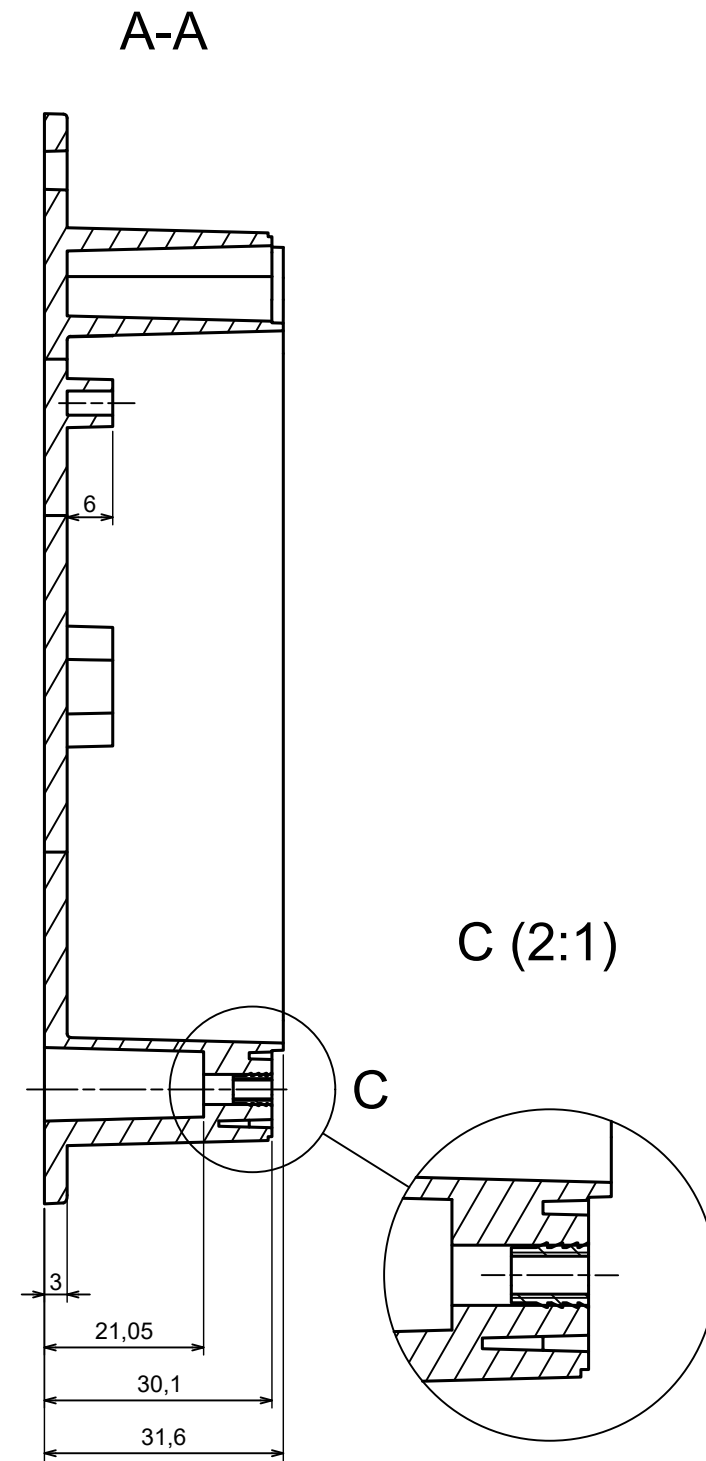

All rights reserved, Copyright Kradex 2023		
Product model	Enclosure ZP120.80.45Sub TM - Assembly	
Format: A3	Material: ASA	
Scale 1:1	Tolerance: +/- 0.5	

All rights reserved, Copyright Kradox 2023		
Product model	Enclosure ZP120.80.45Sub TM - Base ZP120.80 30Ub TM	
Format: A3	Material: ASA	
Scale 1:1	Tolerance: +/- 0.5	

A |

All rights reserved, Copyright Kradex 2023

Product model Enclosure ZP120.80.45Sub TM - Cover ZP120.80.15Sb

Format: A3 Material: ASA

Scale 1:1 Tolerance: +/- 0.5

X-ON Electronics

Largest Supplier of Electrical and Electronic Components