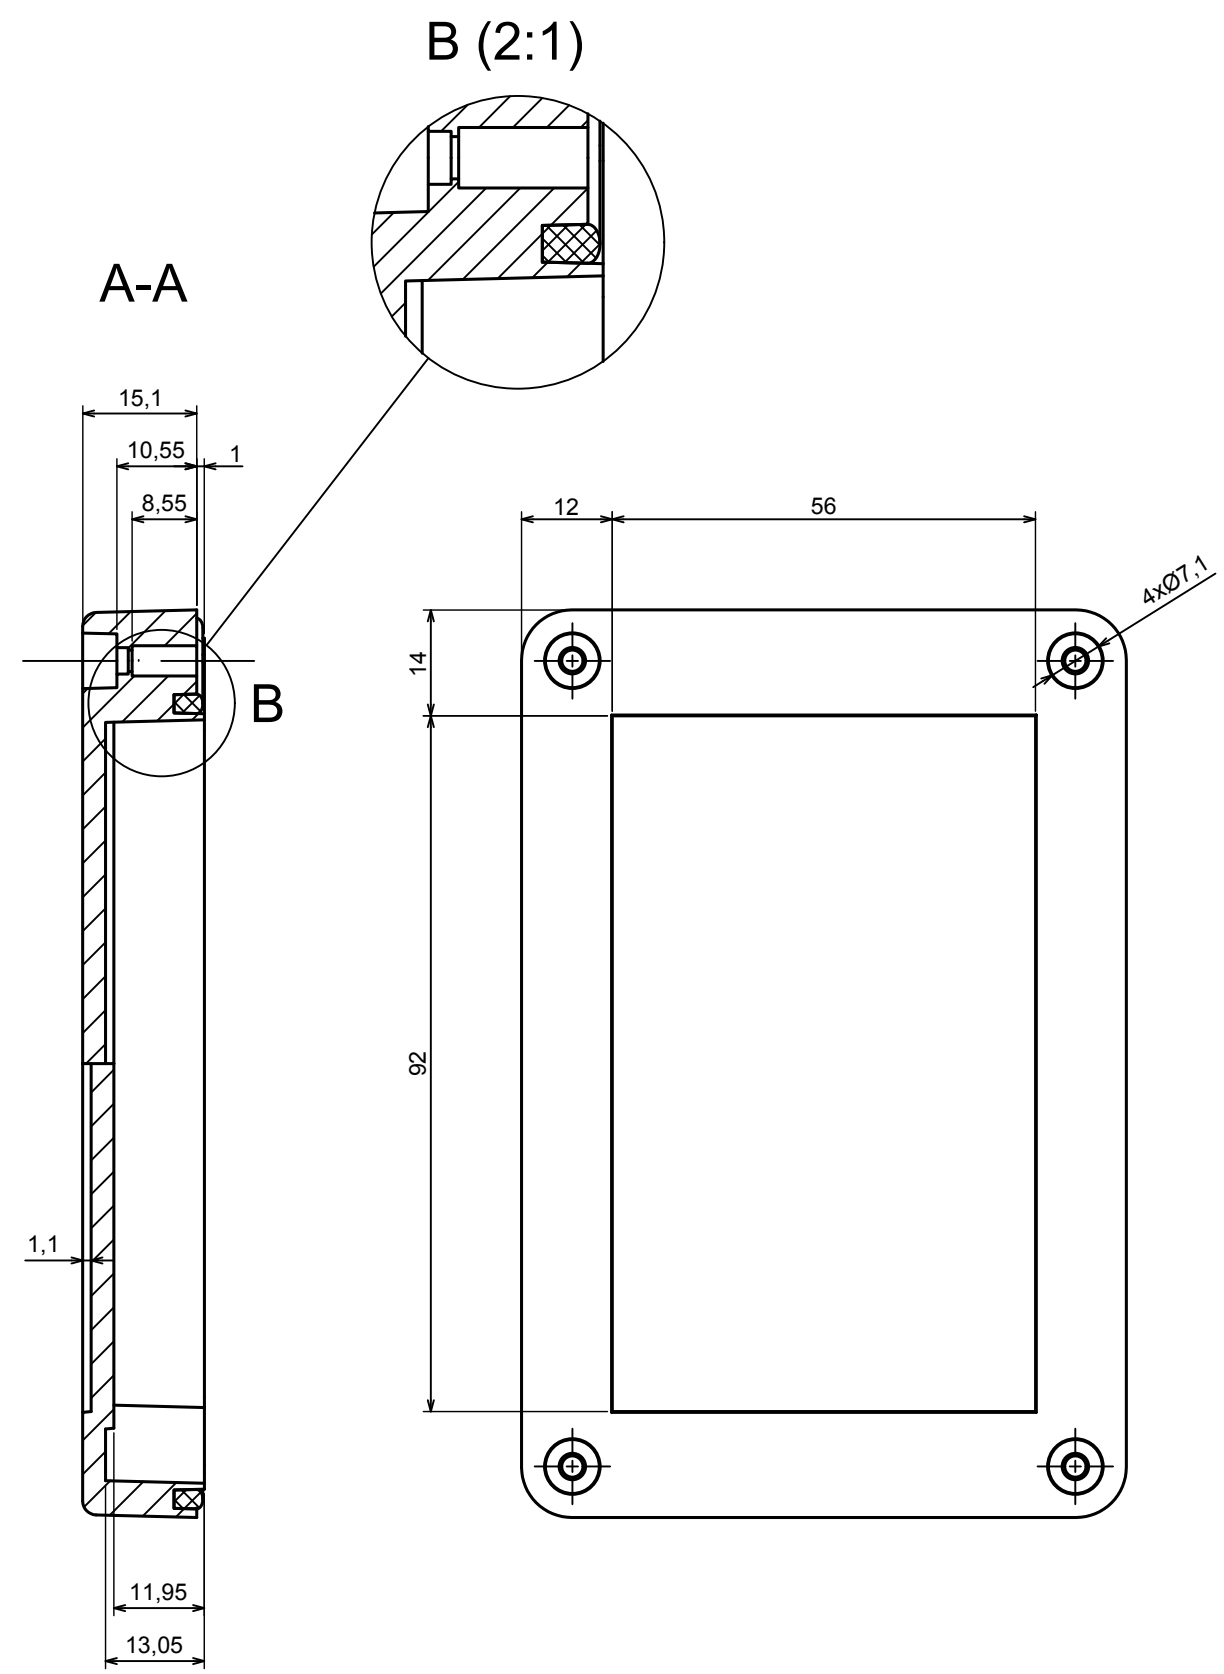

All rights reserved, Copyright Kradox 2019		
Product model	Enclosure ZP120.80.45SU TM - Assembly	
Format: A3	Material: PC, ABS	
Scale 1:1	Tolerance: +/- 0.5	

All rights reserved, Copyright Kradox 2019	
Product model	Enclosure ZP120.80.45SU TM - Base ZP120.80 30U TM
Format: A3	Material: PC, ABS
Scale 1:1	Tolerance: +/- 0.5

A |

All rights reserved, Copyright Kradox 2019	
Product model	Enclosure ZP120.80.45SU TM - Cover ZP120.80.15S
Format: A3	Material: PC, ABS
Scale 1:1	Tolerance: +/- 0.5

X-ON Electronics

Largest Supplier of Electrical and Electronic Components