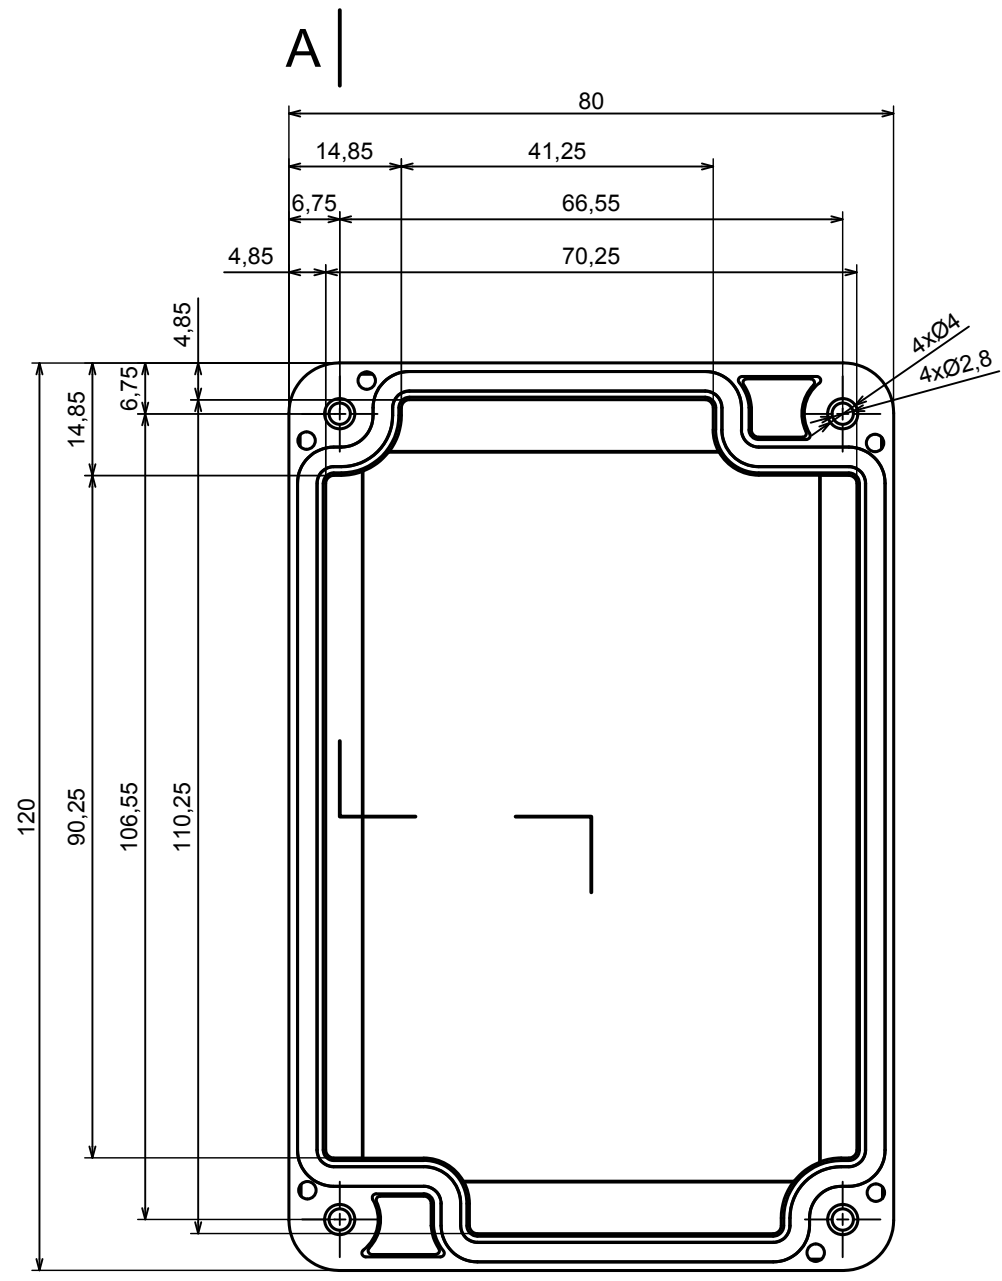

All rights reserved, Copyright Kradox 2019		
Product model	Enclosure ZP120.80.45SU TM - Assembly	
Format: A3	Material: PC, ABS	
Scale 1:1	Tolerance: +/- 0.5	

All rights reserved, Copyright Kradox 2019	
Product model	Enclosure ZP120.80.45SU TM - Base ZP120.80 30U TM
Format: A3	Material: PC, ABS
Scale 1:1	Tolerance: +/- 0.5

A |

All rights reserved, Copyright Kradox 2019	
Product model	Enclosure ZP120.80.45SU TM - Cover ZP120.80.15S
Format: A3	Material: PC, ABS
Scale 1:1	Tolerance: +/- 0.5

X-ON Electronics

Largest Supplier of Electrical and Electronic Components