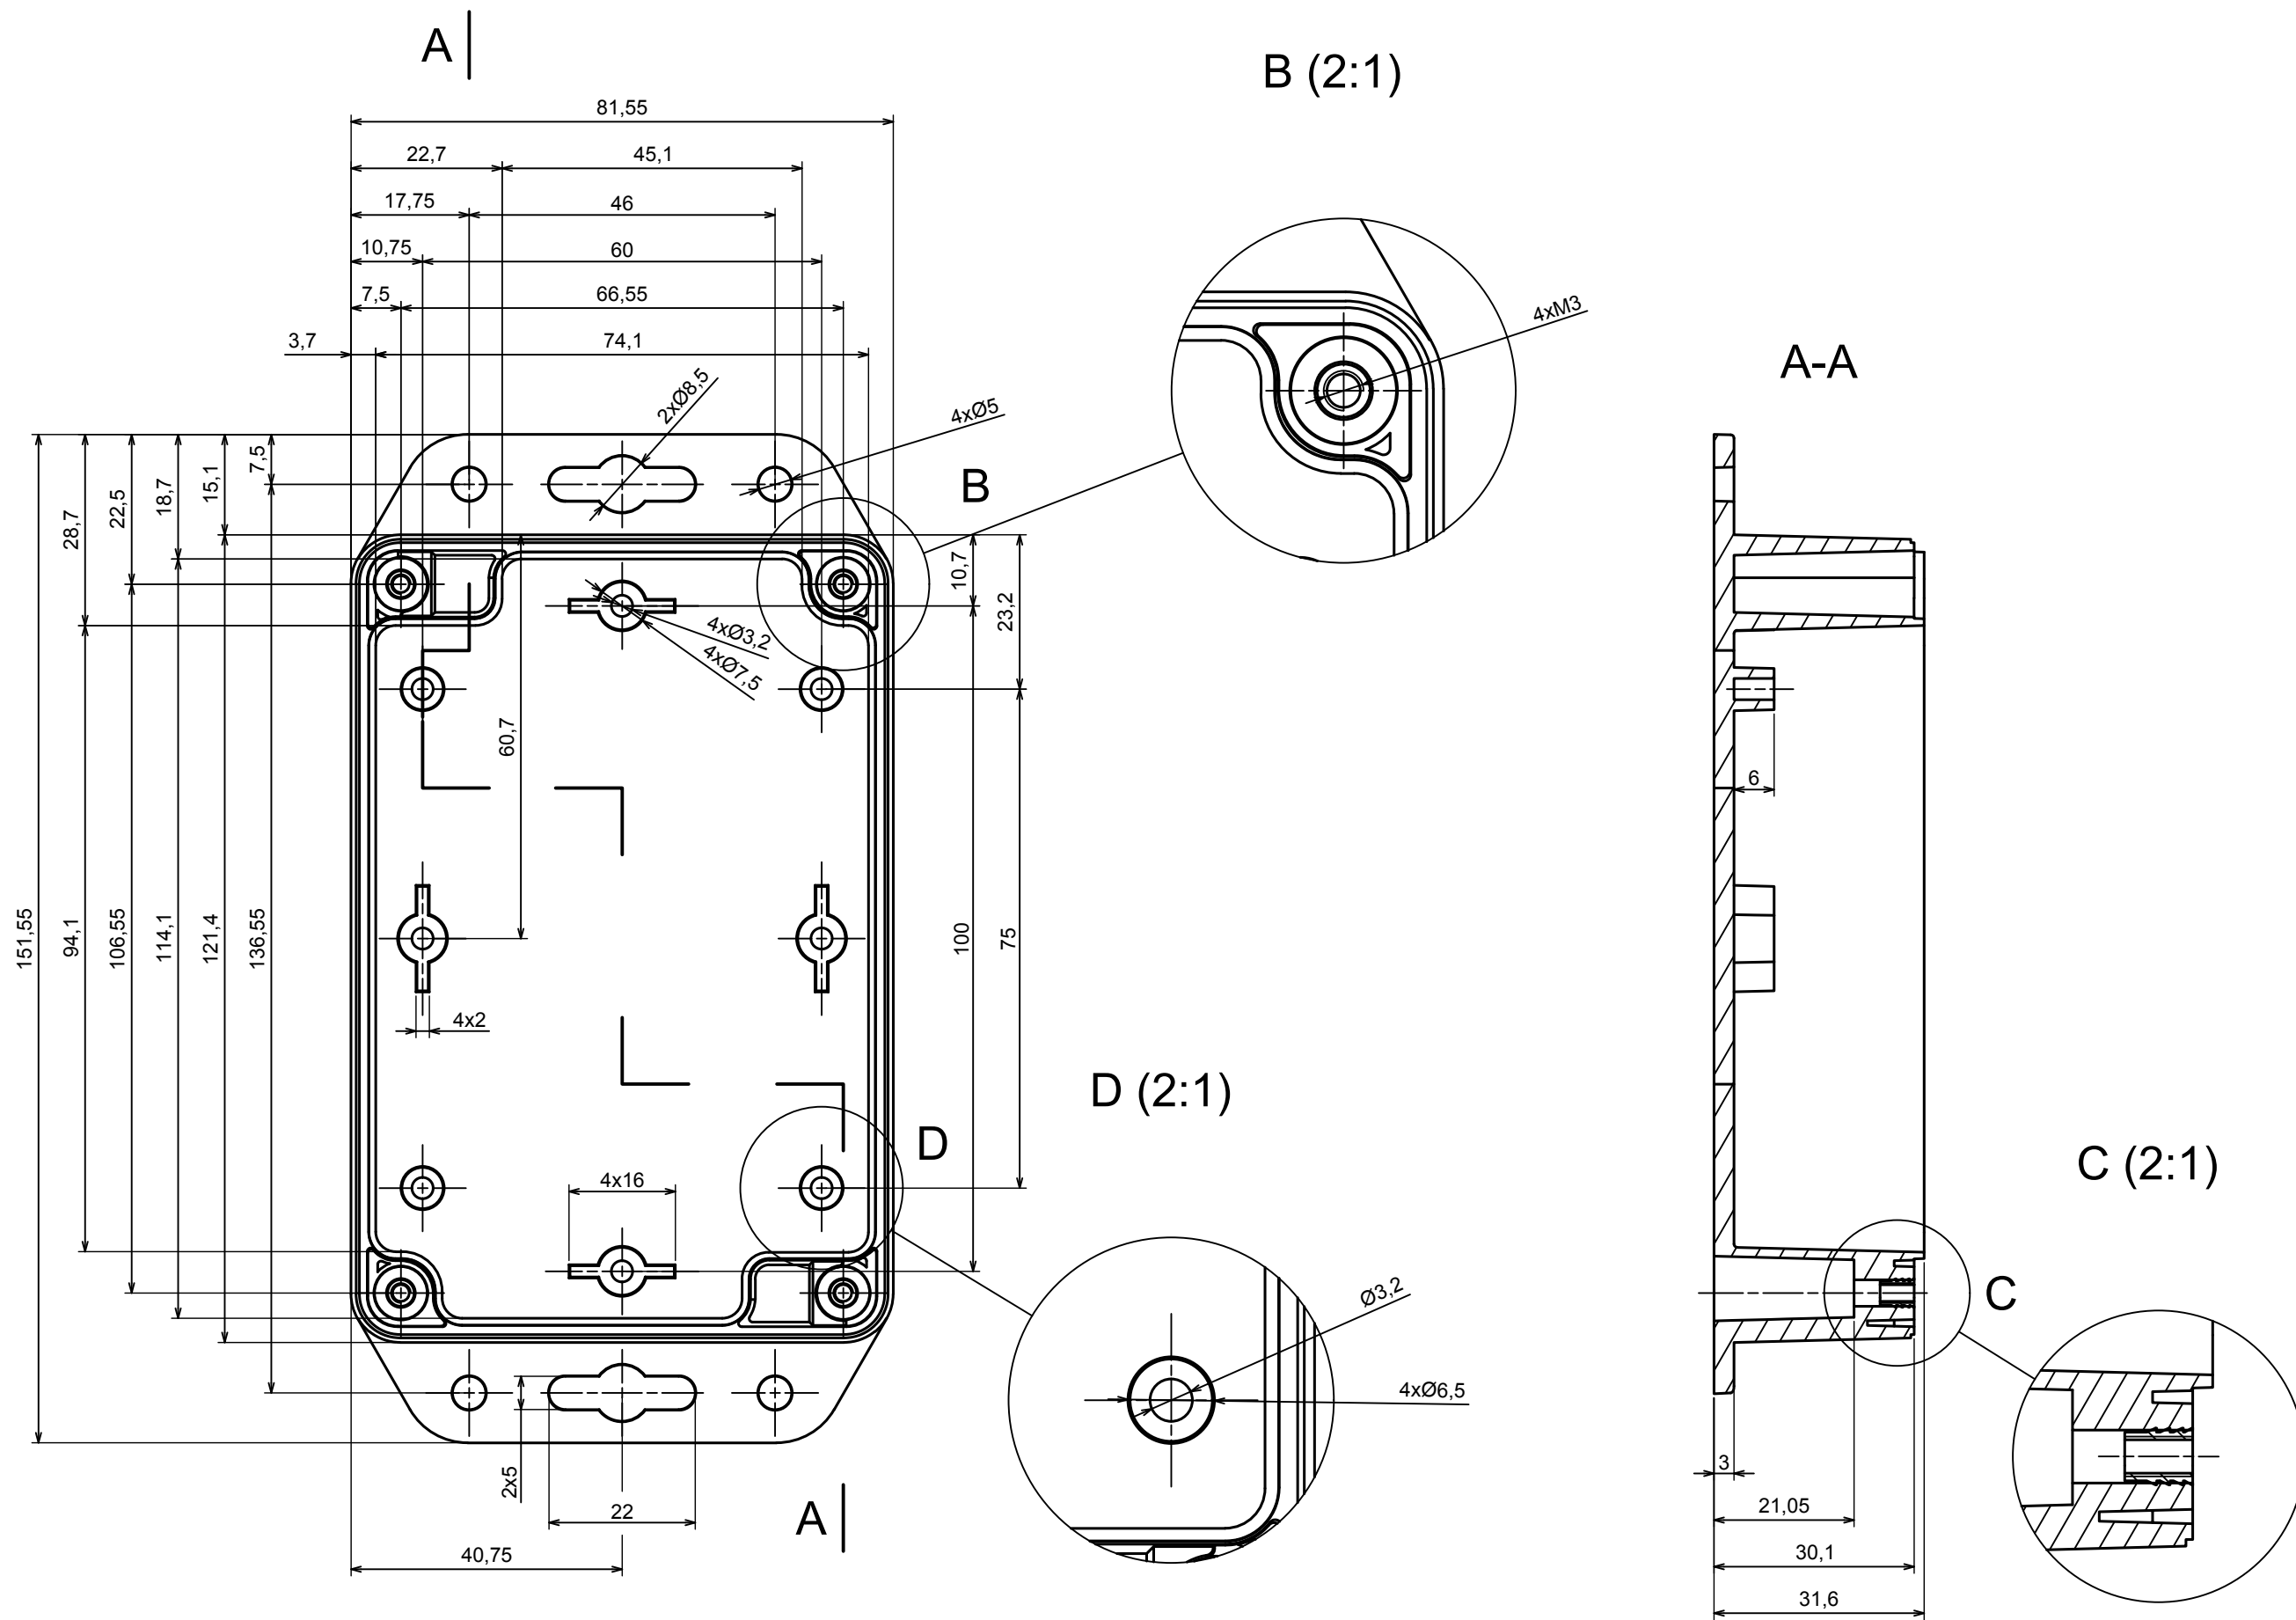

All rights reserved, Copyright Kradox 2019		
Product model	Enclosure ZP120.80.45SU TM - Assembly	
Format: A3	Material: PC, ABS	
Scale 1:1	Tolerance: +/- 0.5	

All rights reserved, Copyright Kradox 2019	
Product model	Enclosure ZP120.80.45SU TM - Base ZP120.80 30U TM
Format: A3	Material: PC, ABS
Scale 1:1	Tolerance: +/- 0.5

A |

All rights reserved, Copyright Kradox 2019	
Product model	Enclosure ZP120.80.45SU TM - Cover ZP120.80.15S
Format: A3	Material: PC, ABS
Scale 1:1	Tolerance: +/- 0.5

X-ON Electronics

Largest Supplier of Electrical and Electronic Components