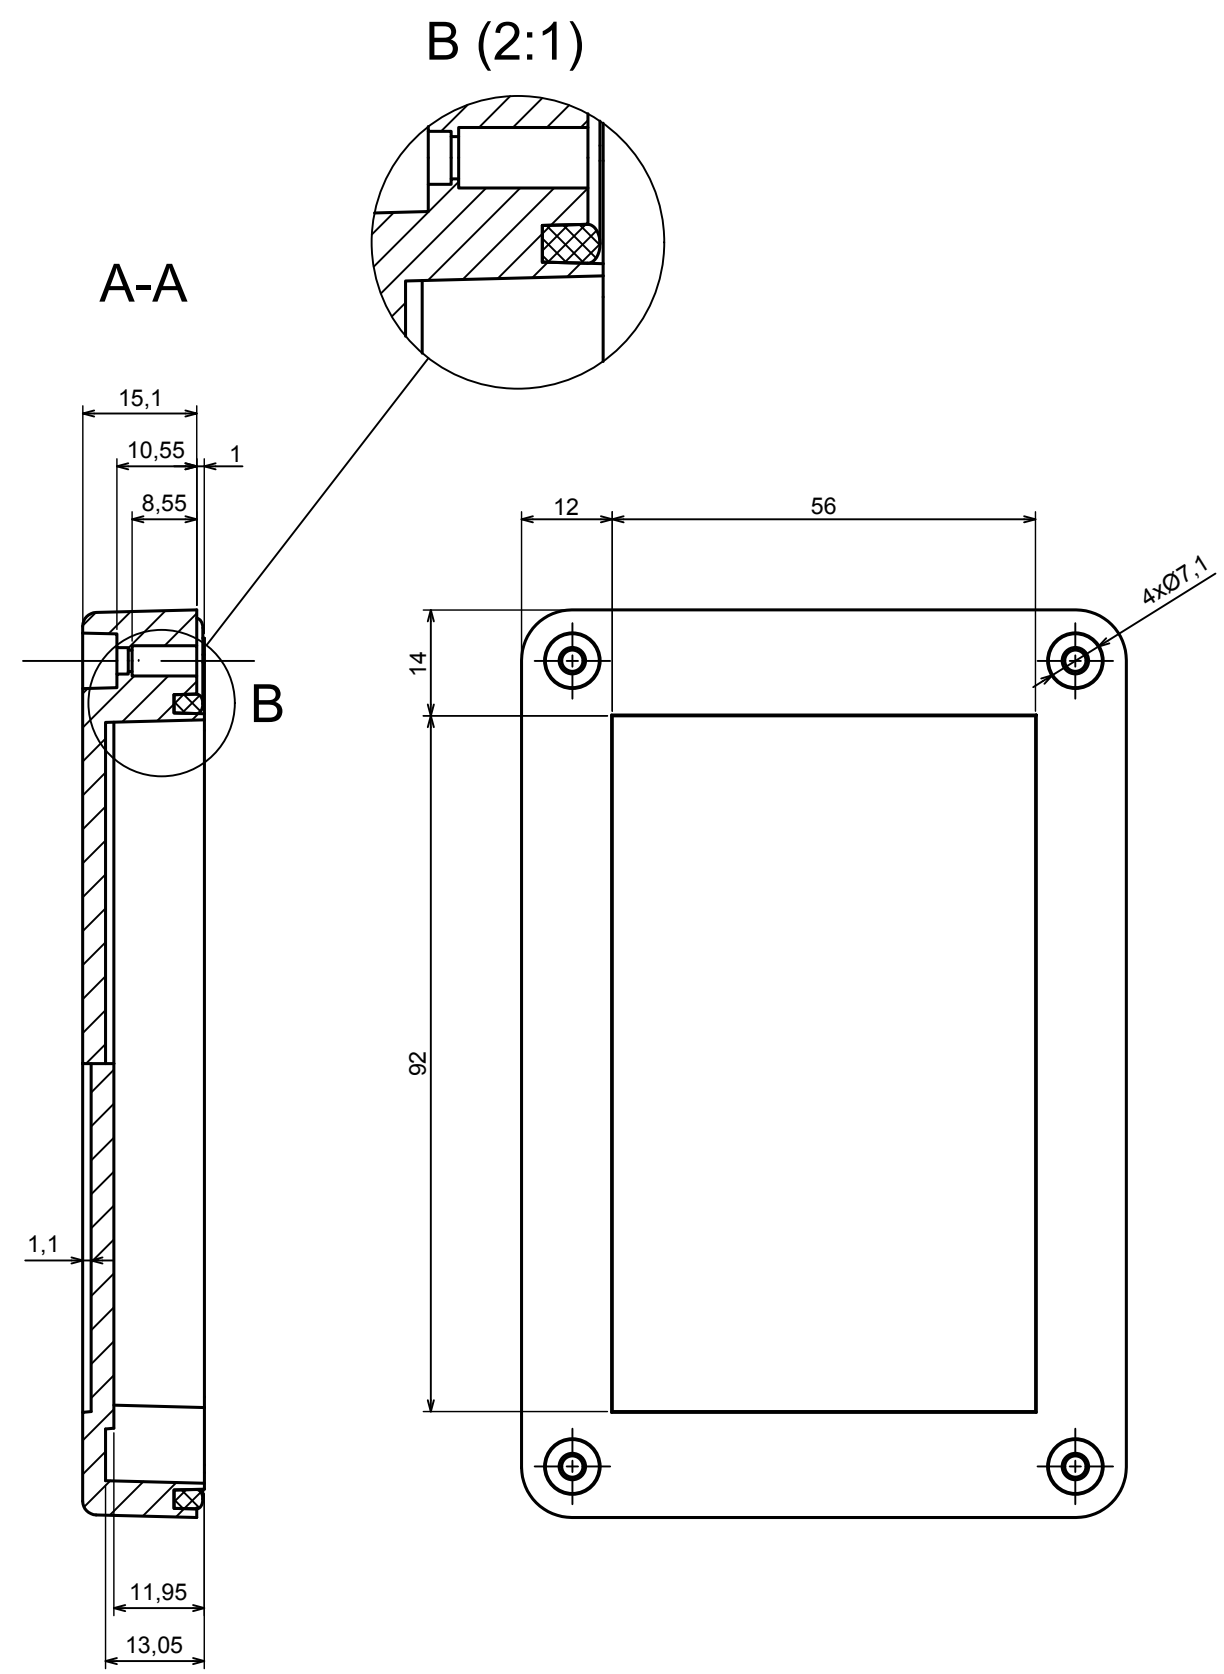

All rights reserved, Copyright Kradox 2019		
Product model	Enclosure ZP120.80.45SU TM - Assembly	
Format: A3	Material: PC, ABS	
Scale 1:1	Tolerance: +/- 0.5	

All rights reserved, Copyright Kradox 2019	
Product model	Enclosure ZP120.80.45SU TM - Base ZP120.80 30U TM
Format: A3	Material: PC, ABS
Scale 1:1	Tolerance: +/- 0.5

A |

All rights reserved, Copyright Kradex 2019		
Product model	Enclosure ZP120.80.45SU TM - Cover ZP120.80.15S	
Format: A3	Material: PC, ABS	
Scale 1:1	Tolerance: +/- 0.5	

X-ON Electronics

Largest Supplier of Electrical and Electronic Components