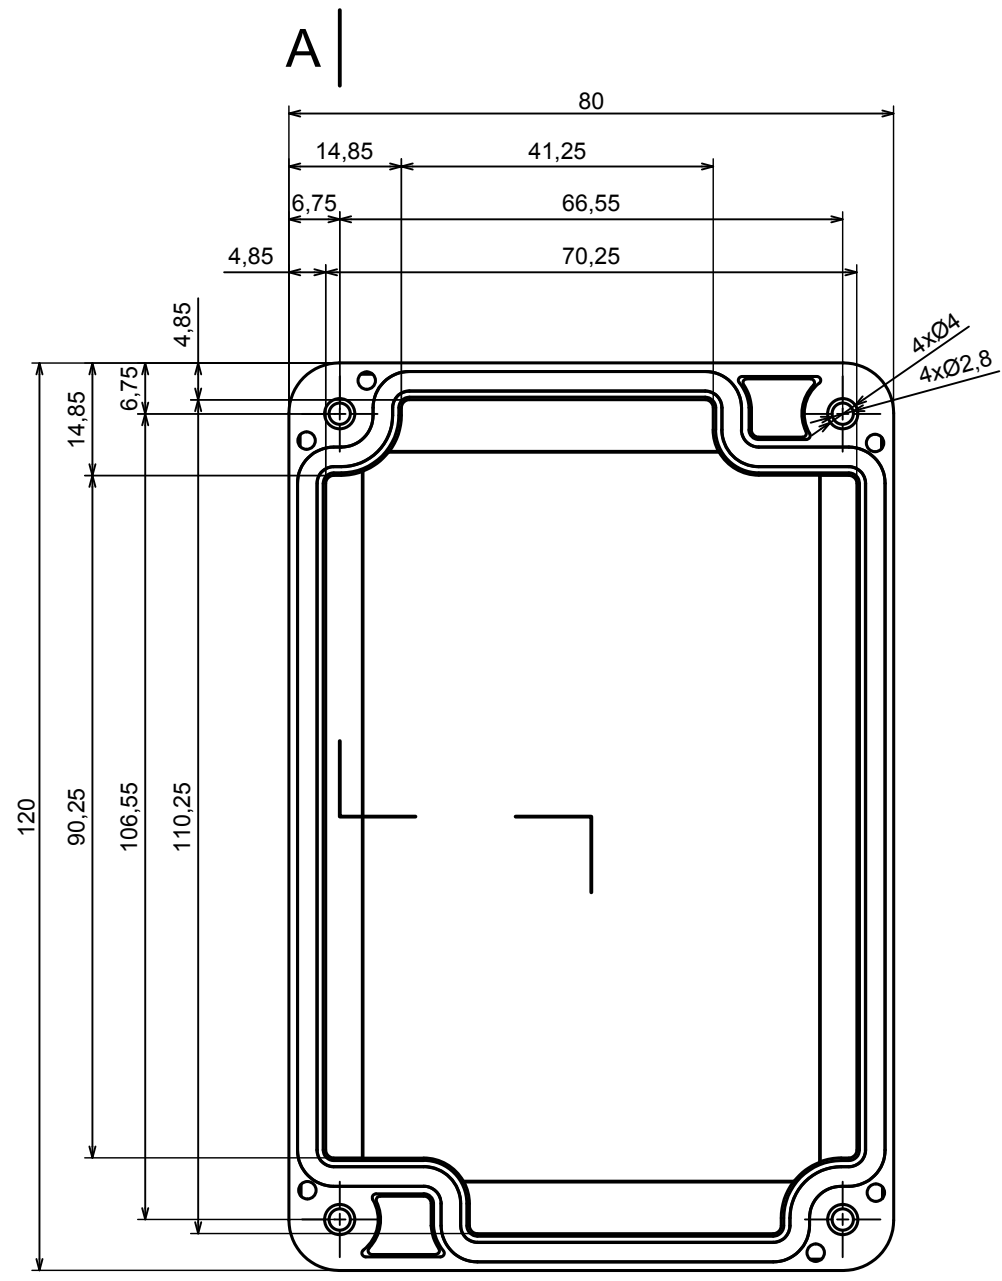

All rights reserved, Copyright Kradox 2019		
Product model	Enclosure ZP120.80.45SU TM - Assembly	
Format: A3	Material: PC, ABS	
Scale 1:1	Tolerance: +/- 0.5	

All rights reserved, Copyright Kradox 2019	
Product model	Enclosure ZP120.80.45SU TM - Base ZP120.80 30U TM
Format: A3	Material: PC, ABS
Scale 1:1	Tolerance: +/- 0.5

A |

All rights reserved, Copyright Kradex 2019		
Product model	Enclosure ZP120.80.45SU TM - Cover ZP120.80.15S	
Format: A3	Material: PC, ABS	
Scale 1:1	Tolerance: +/- 0.5	

X-ON Electronics

Largest Supplier of Electrical and Electronic Components