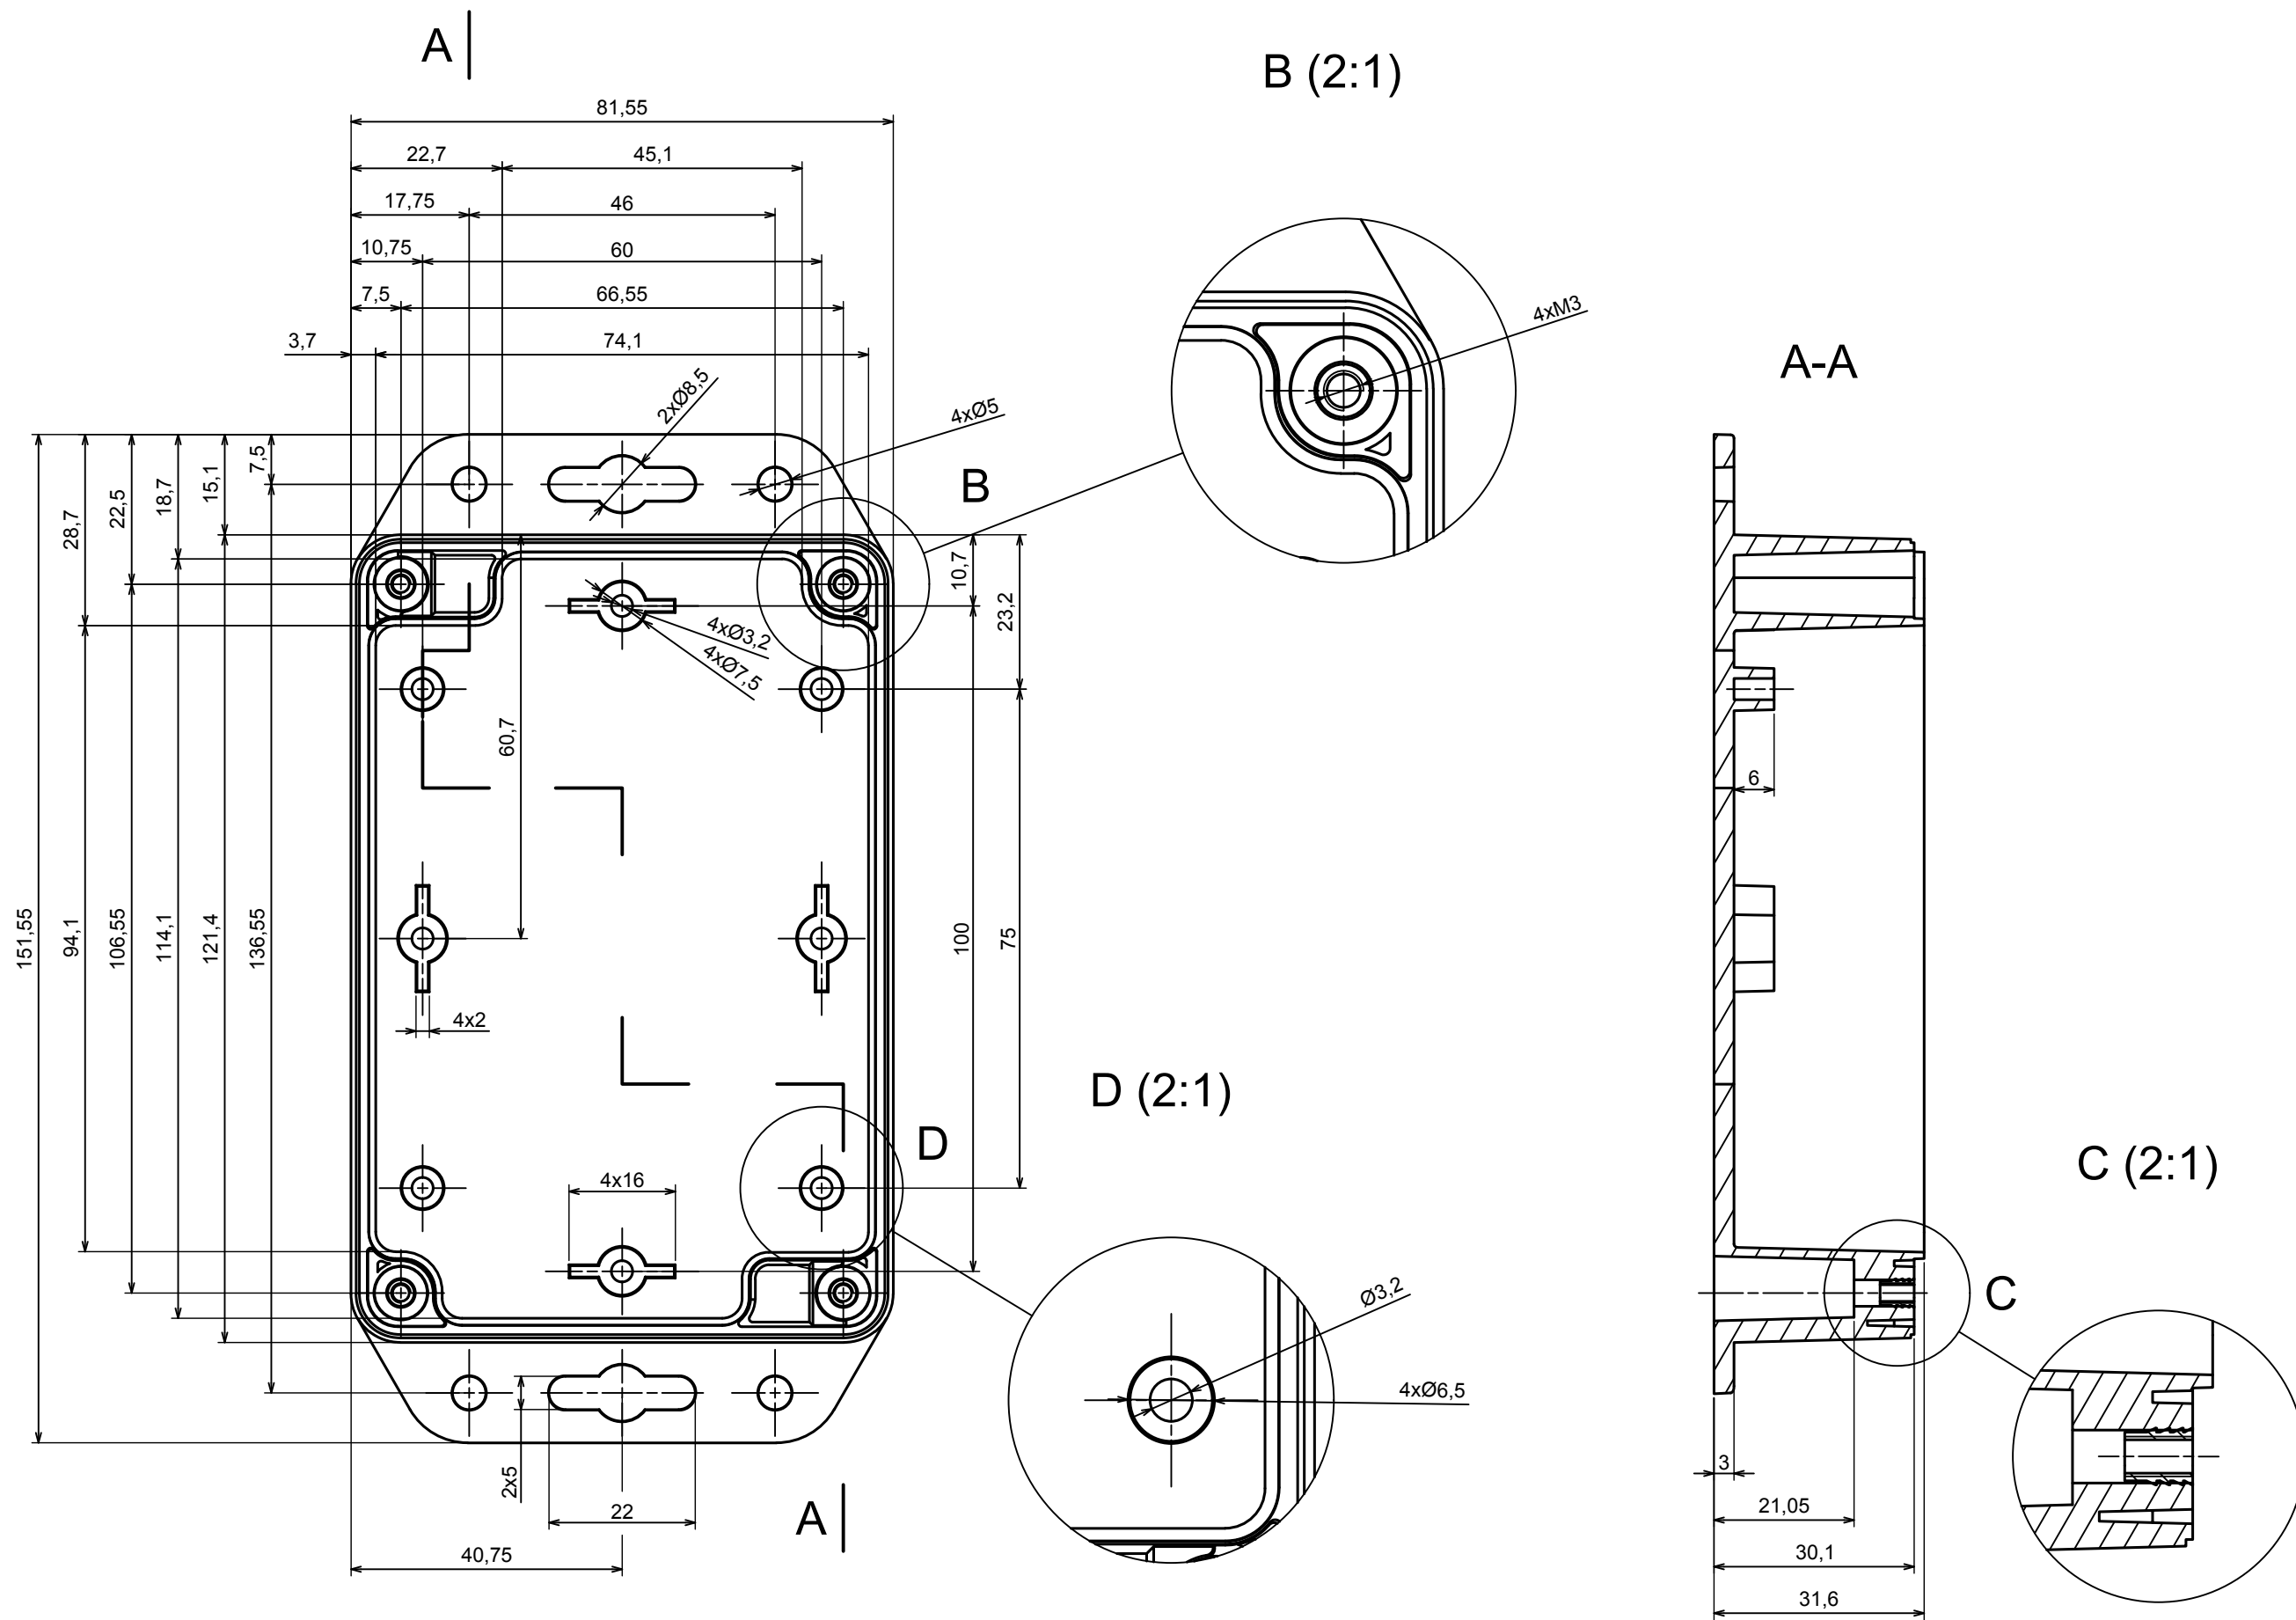

All rights reserved, Copyright Kradox 2019		
Product model	Enclosure ZP120.80.45SU TM - Assembly	
Format: A3	Material: PC, ABS	
Scale 1:1	Tolerance: +/- 0.5	

All rights reserved, Copyright Kradox 2019	
Product model	Enclosure ZP120.80.45SU TM - Base ZP120.80 30U TM
Format: A3	Material: PC, ABS
Scale 1:1	Tolerance: +/- 0.5

A |

All rights reserved, Copyright Kradex 2019		
Product model	Enclosure ZP120.80.45SU TM - Cover ZP120.80.15S	
Format: A3	Material: PC, ABS	
Scale 1:1	Tolerance: +/- 0.5	

X-ON Electronics

Largest Supplier of Electrical and Electronic Components