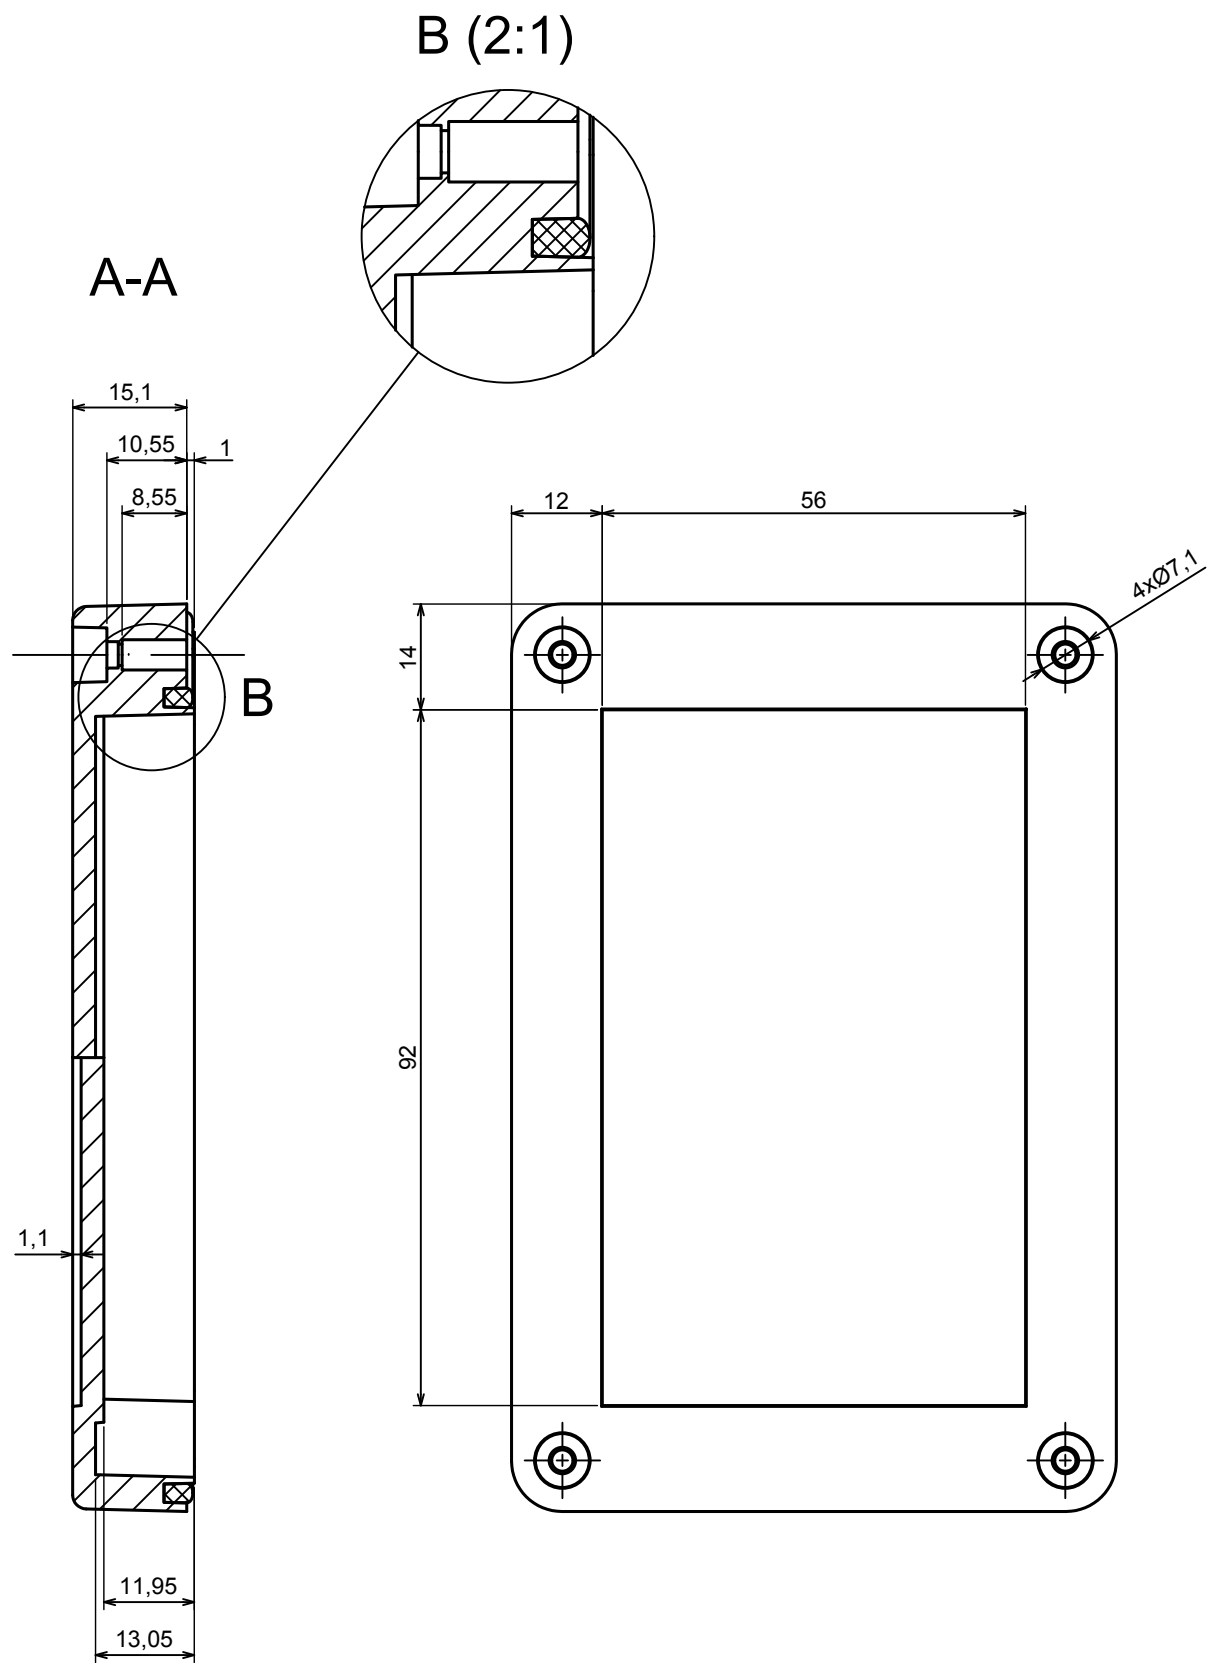

All rights reserved, Copyright Kradox 2019		
Product model	Enclosure ZP120.80.45SU TM - Assembly	
Format: A3	Material: PC, ABS	
Scale 1:1	Tolerance: +/- 0.5	

All rights reserved, Copyright Kradox 2019	
Product model	Enclosure ZP120.80.45SU TM - Base ZP120.80 30U TM
Format: A3	Material: PC, ABS
Scale 1:1	Tolerance: +/- 0.5

A |

All rights reserved, Copyright Kradex 2019

Product model Enclosure ZP120.80.45SU TM - Cover ZP120.80.15S

Format: A3 Material: PC, ABS

Scale 1:1 Tolerance: +/- 0.5

X-ON Electronics

Largest Supplier of Electrical and Electronic Components