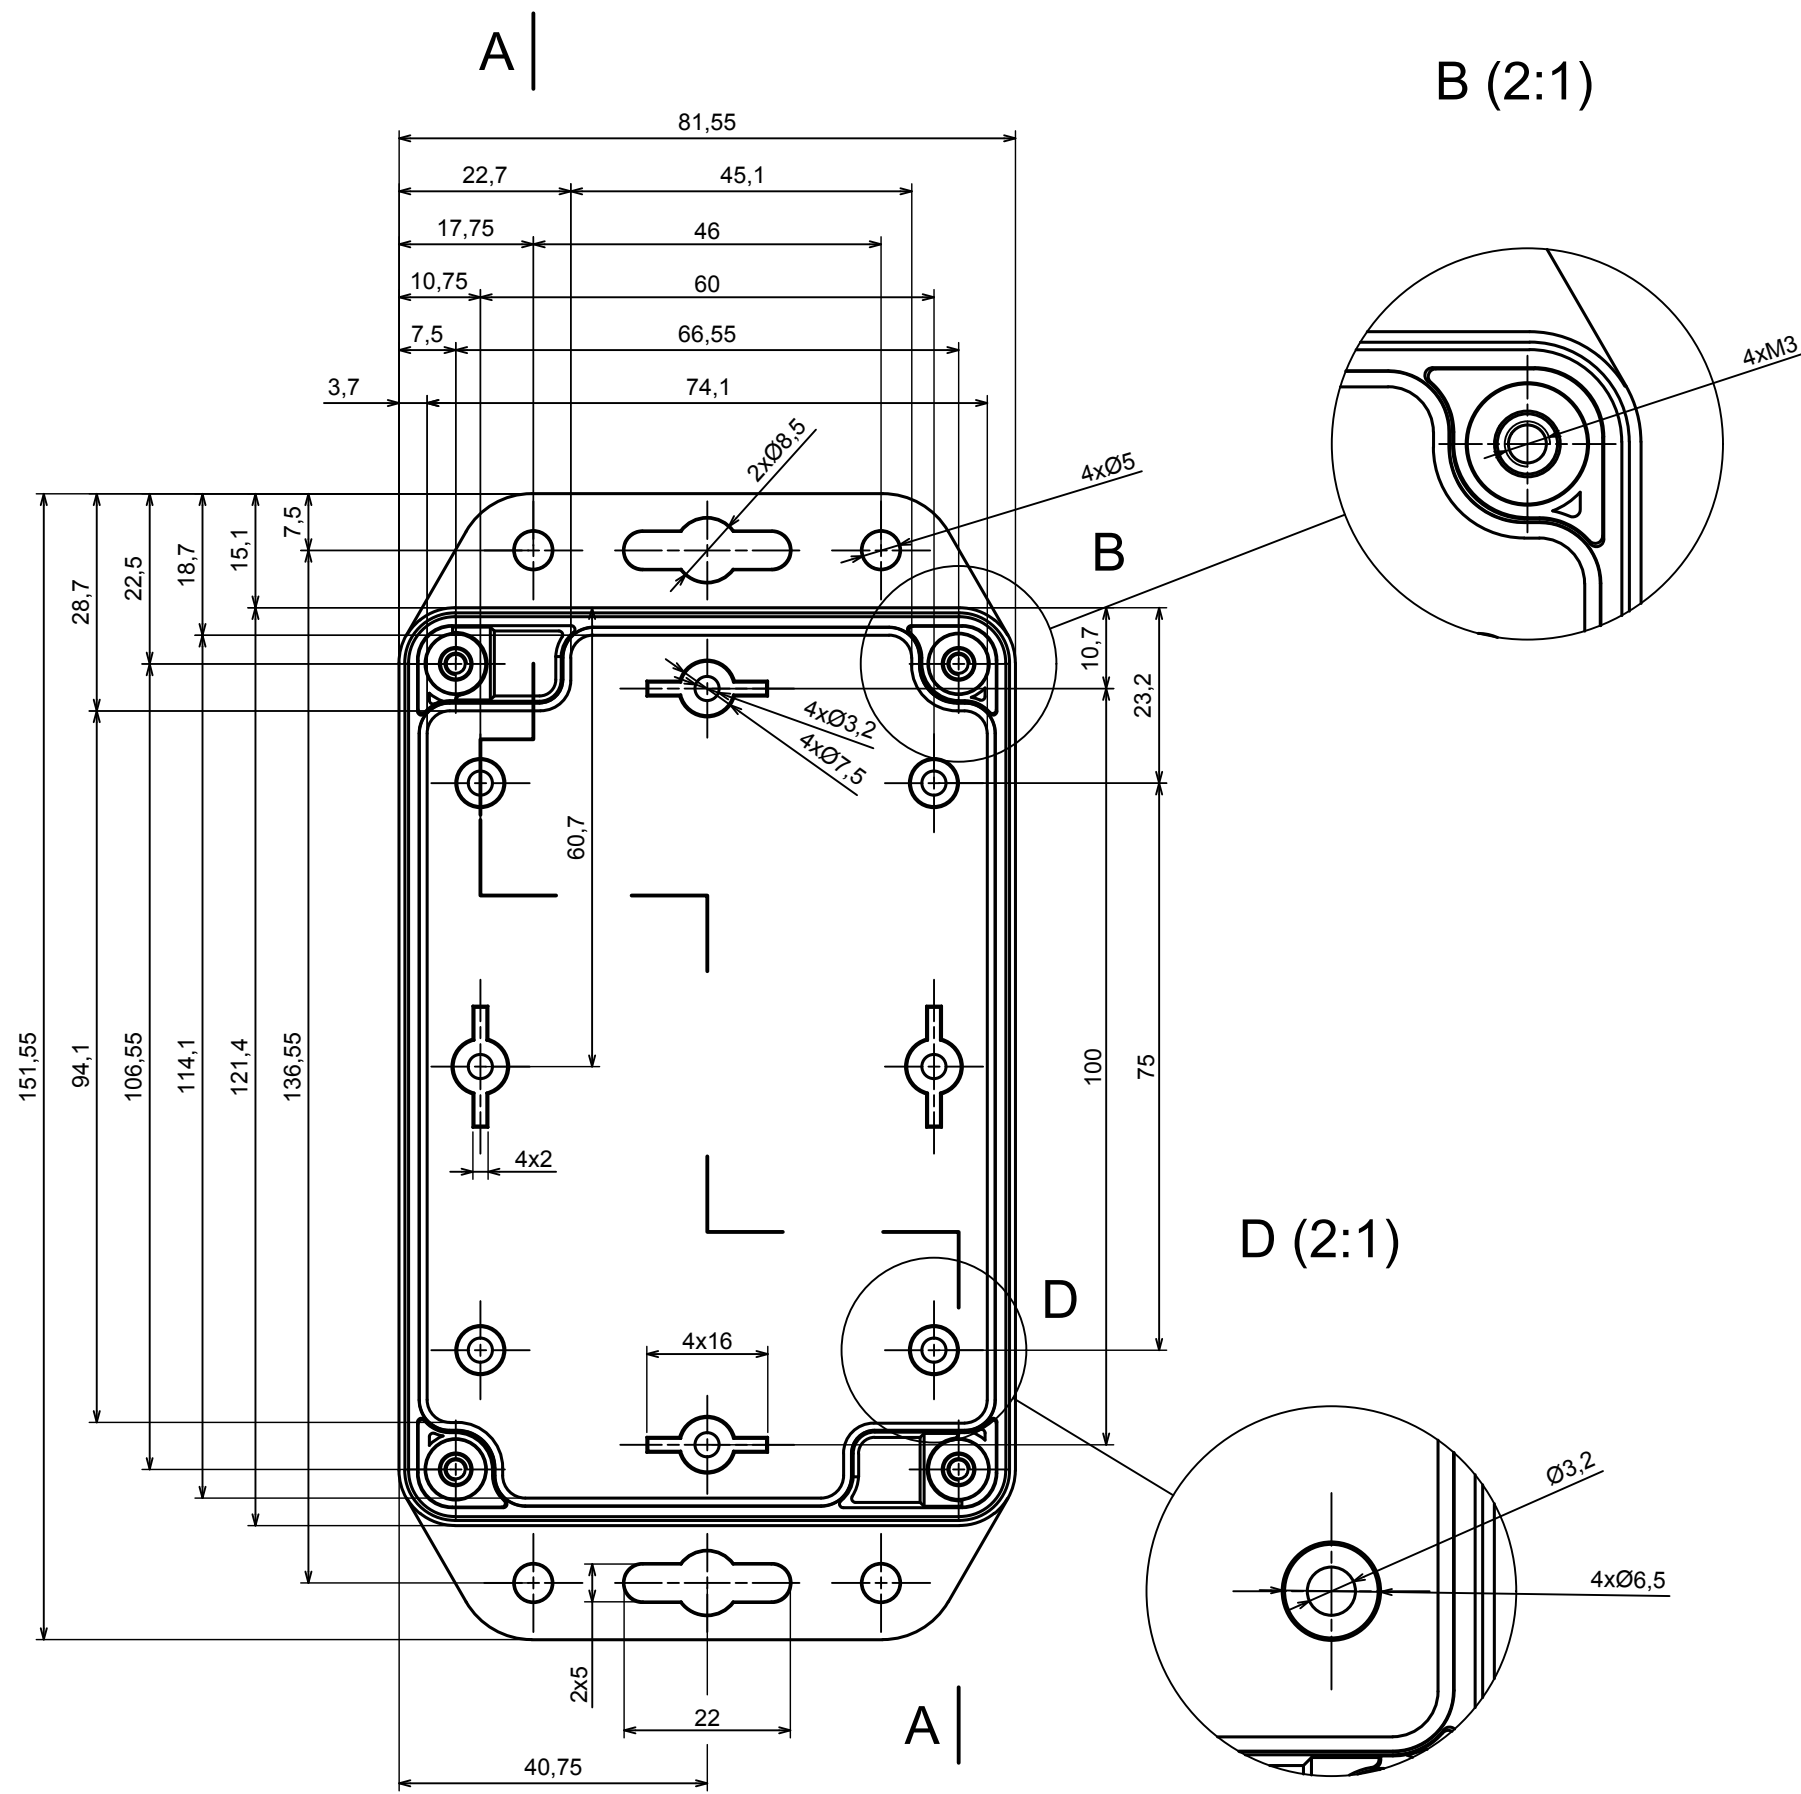

All rights reserved, Copyright Kradox 2019		
Product model	Enclosure ZP120.80.45SU TM - Assembly	
Format: A3	Material: PC, ABS	
Scale 1:1	Tolerance: +/- 0.5	

All rights reserved, Copyright Kradox 2019	
Product model	Enclosure ZP120.80.45SU TM - Base ZP120.80 30U TM
Format: A3	Material: PC, ABS
Scale 1:1	Tolerance: +/- 0.5

A |

All rights reserved, Copyright Kradex 2019

Product model Enclosure ZP120.80.45SU TM - Cover ZP120.80.15S

Format: A3 Material: PC, ABS

Scale 1:1 Tolerance: +/- 0.5

X-ON Electronics

Largest Supplier of Electrical and Electronic Components