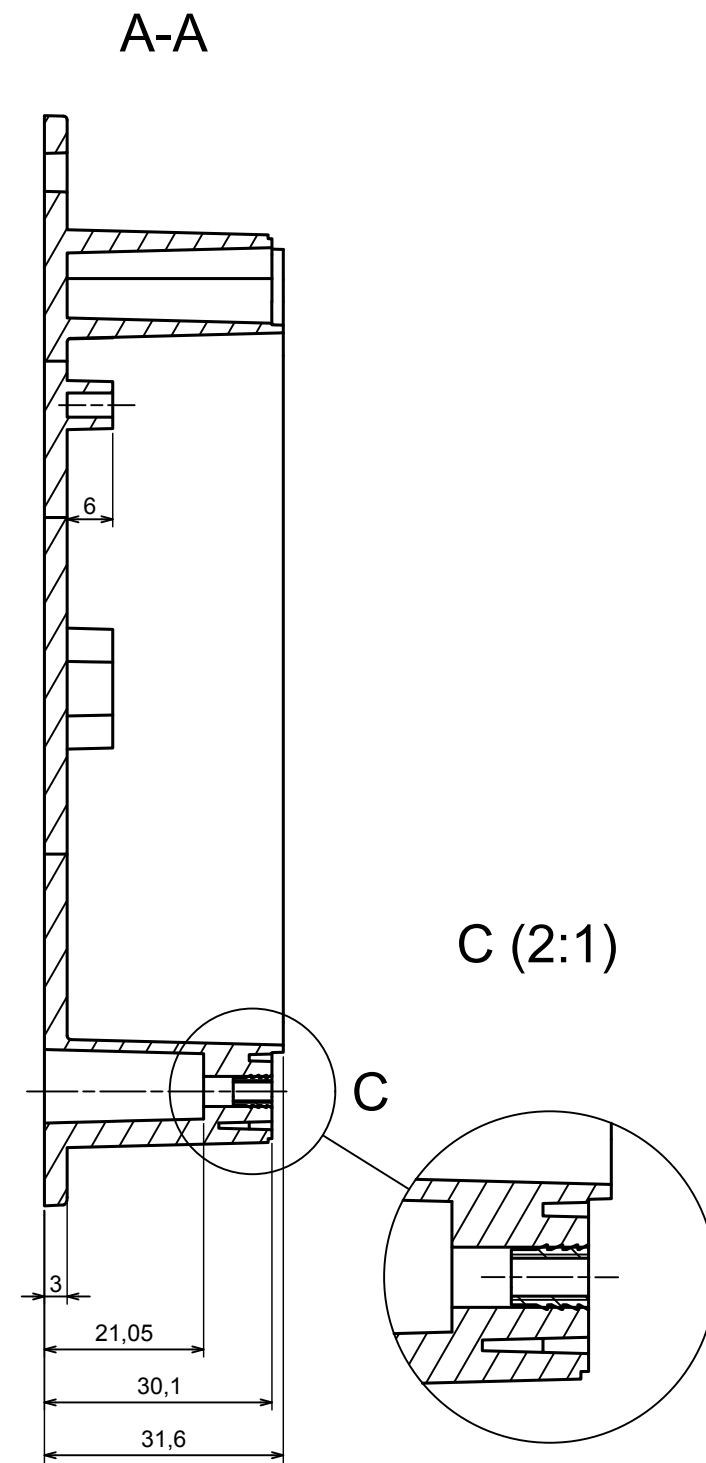

All rights reserved, Copyright Kradox 2019		
Product model	Enclosure ZP120.80.45SU TM - Assembly	
Format: A3	Material: PC, ABS	
Scale 1:1	Tolerance: +/- 0.5	

All rights reserved, Copyright Kradox 2019	
Product model	Enclosure ZP120.80.45SU TM - Base ZP120.80 30U TM
Format: A3	Material: PC, ABS
Scale 1:1	Tolerance: +/- 0.5

A |

All rights reserved, Copyright Kradex 2019

Product model Enclosure ZP120.80.45SU TM - Cover ZP120.80.15S

Format: A3 Material: PC, ABS

Scale 1:1 Tolerance: +/- 0.5

X-ON Electronics

Largest Supplier of Electrical and Electronic Components