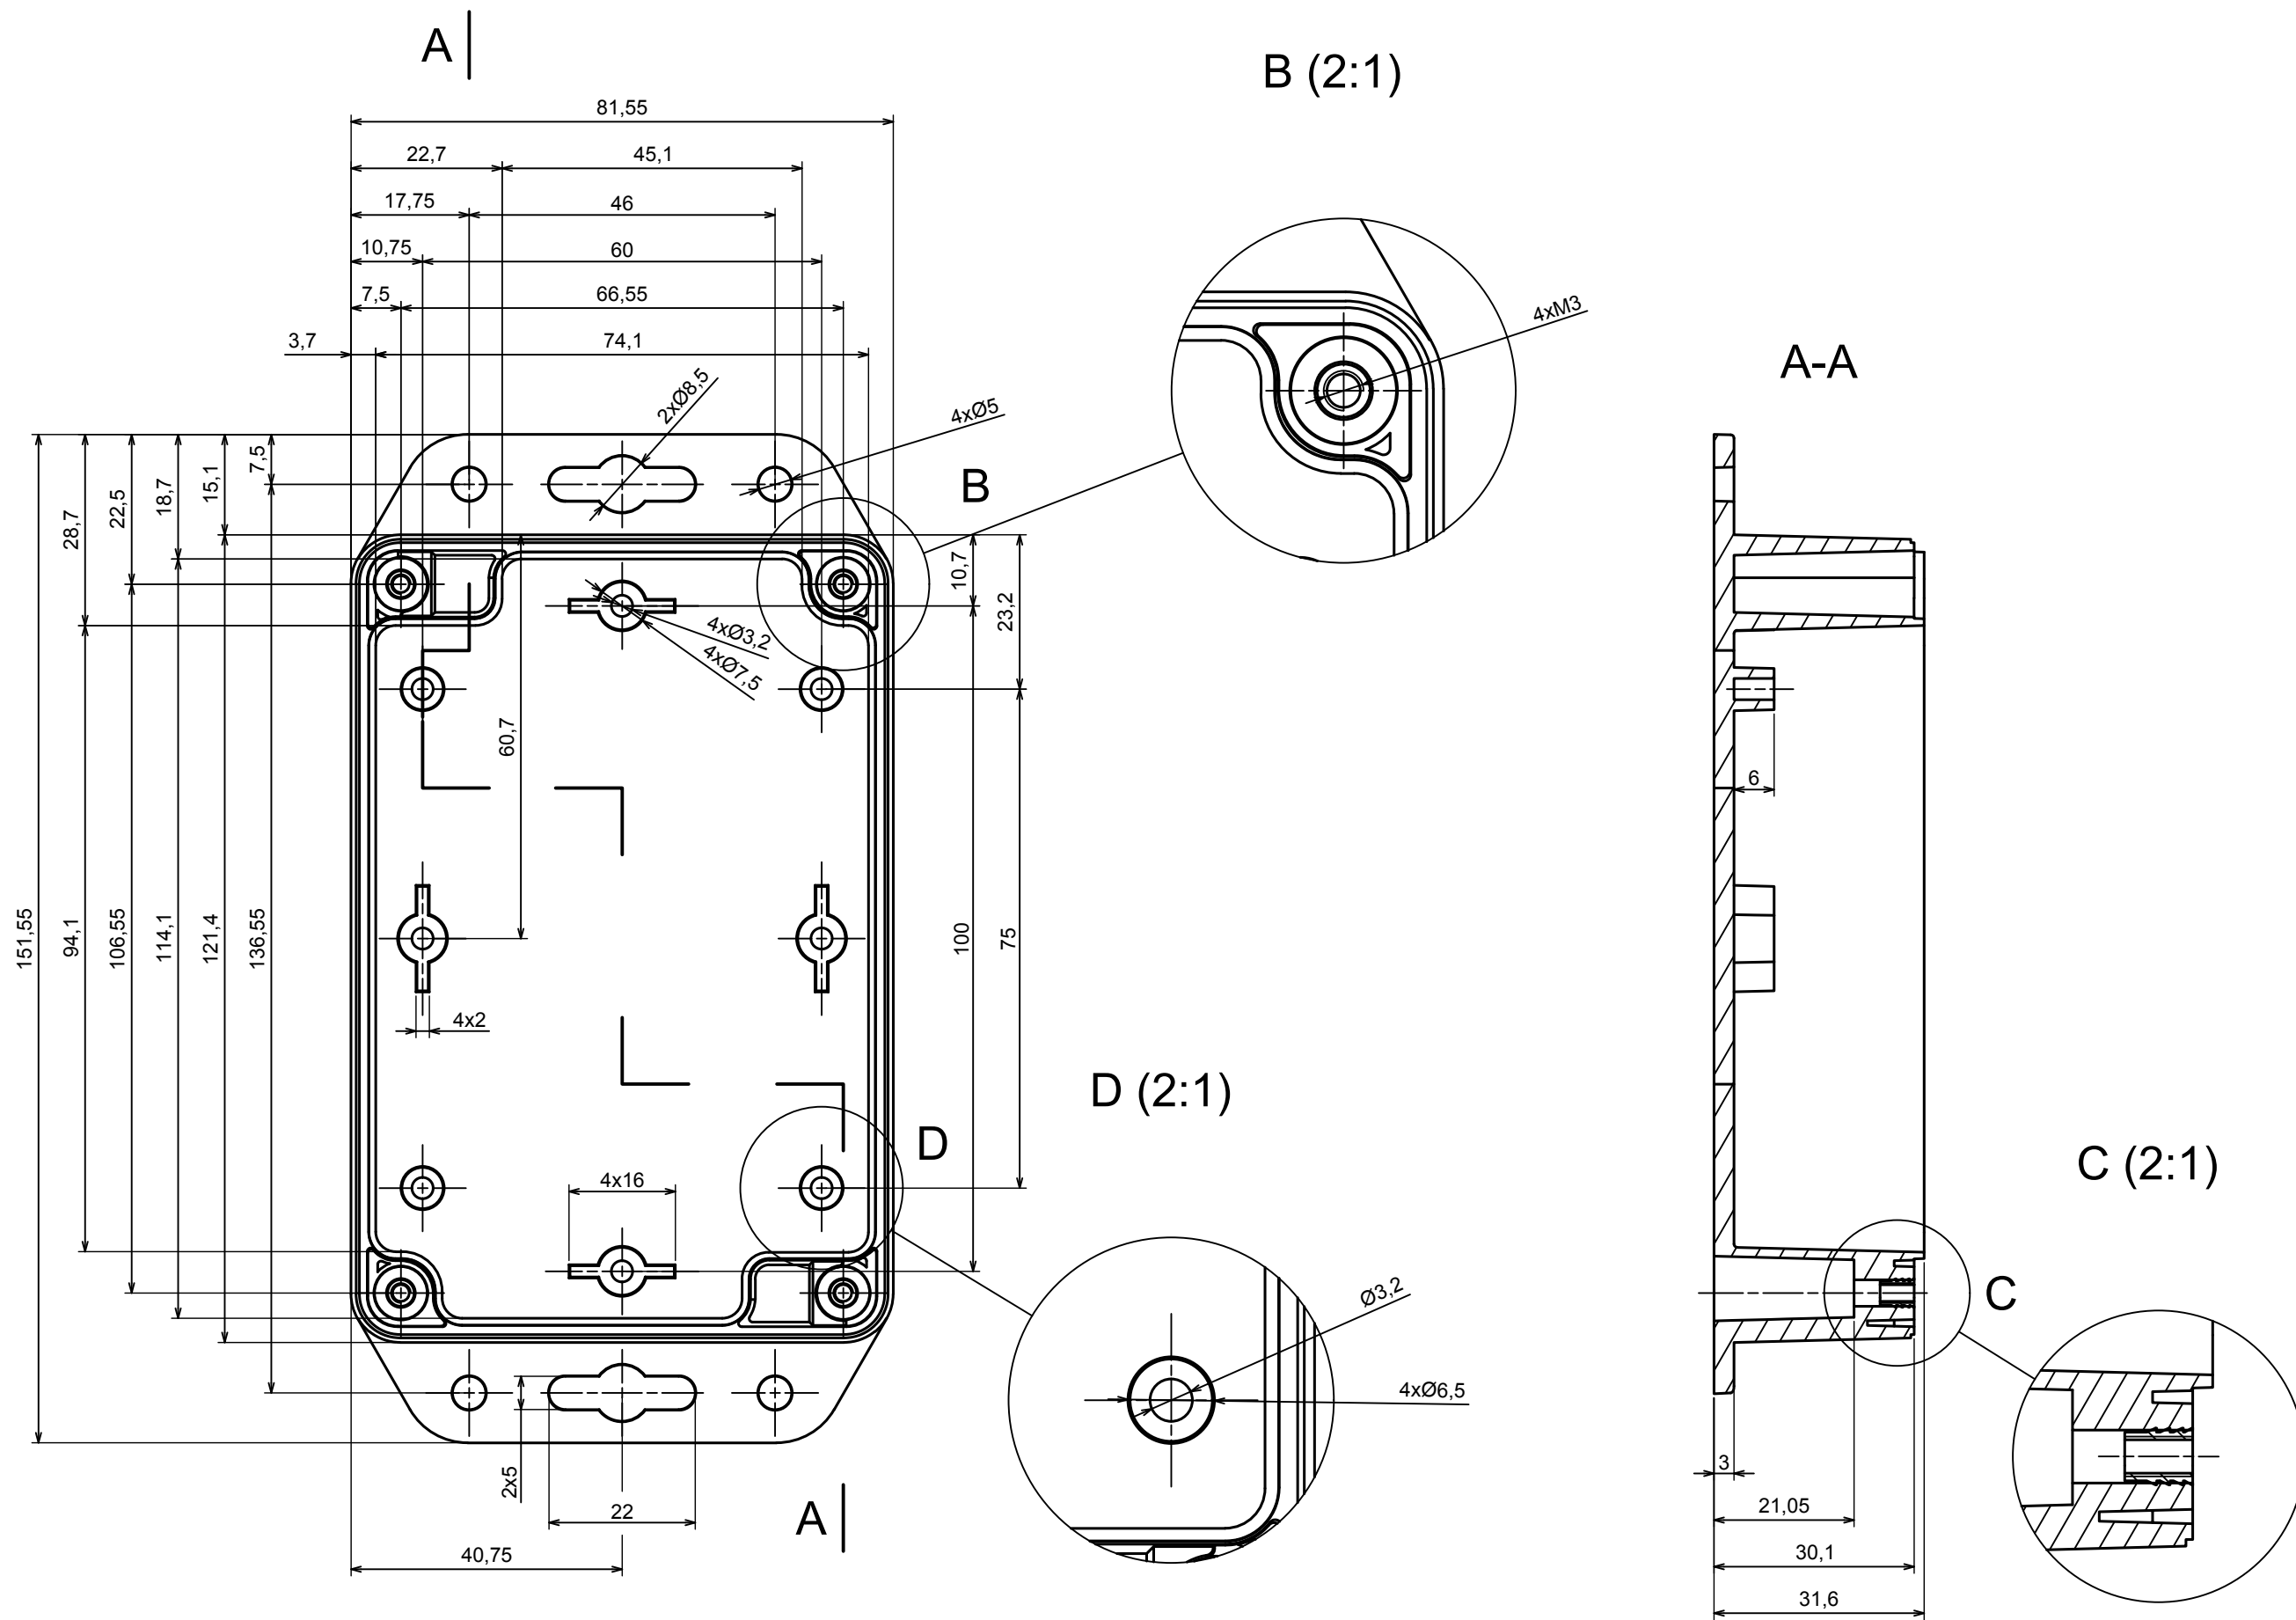

All rights reserved, Copyright Kradox 2019		
Product model	Enclosure ZP120.80.45SU TM - Assembly	
Format: A3	Material: PC, ABS	
Scale 1:1	Tolerance: +/- 0.5	

All rights reserved, Copyright Kradox 2019	
Product model	Enclosure ZP120.80.45SU TM - Base ZP120.80 30U TM
Format: A3	Material: PC, ABS
Scale 1:1	Tolerance: +/- 0.5

A |

All rights reserved, Copyright Kradex 2019	
Product model	Enclosure ZP120.80.45SU TM - Cover ZP120.80.15S
Format: A3	Material: PC, ABS
Scale 1:1	Tolerance: +/- 0.5