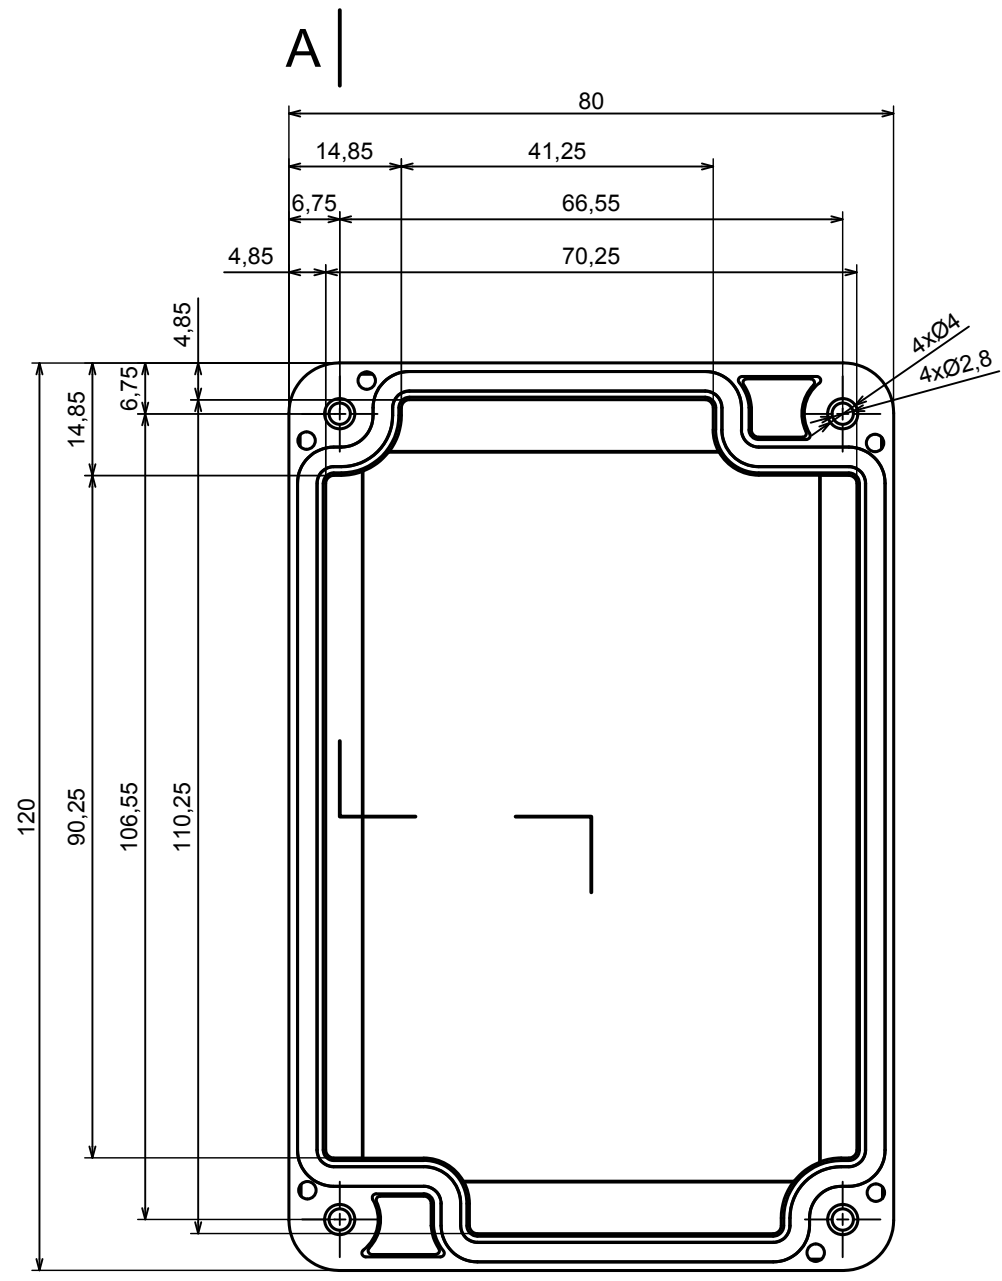

All rights reserved, Copyright Kradox 2019		
Product model	Enclosure ZP120.80.45SU TM - Assembly	
Format: A3	Material: PC, ABS	
Scale 1:1	Tolerance: +/- 0.5	

All rights reserved, Copyright Kradox 2019	
Product model	Enclosure ZP120.80.45SU TM - Base ZP120.80 30U TM
Format: A3	Material: PC, ABS
Scale 1:1	Tolerance: +/- 0.5

A |

All rights reserved, Copyright Kradex 2019	
Product model	Enclosure ZP120.80.45SU TM - Cover ZP120.80.15S
Format: A3	Material: PC, ABS
Scale 1:1	Tolerance: +/- 0.5