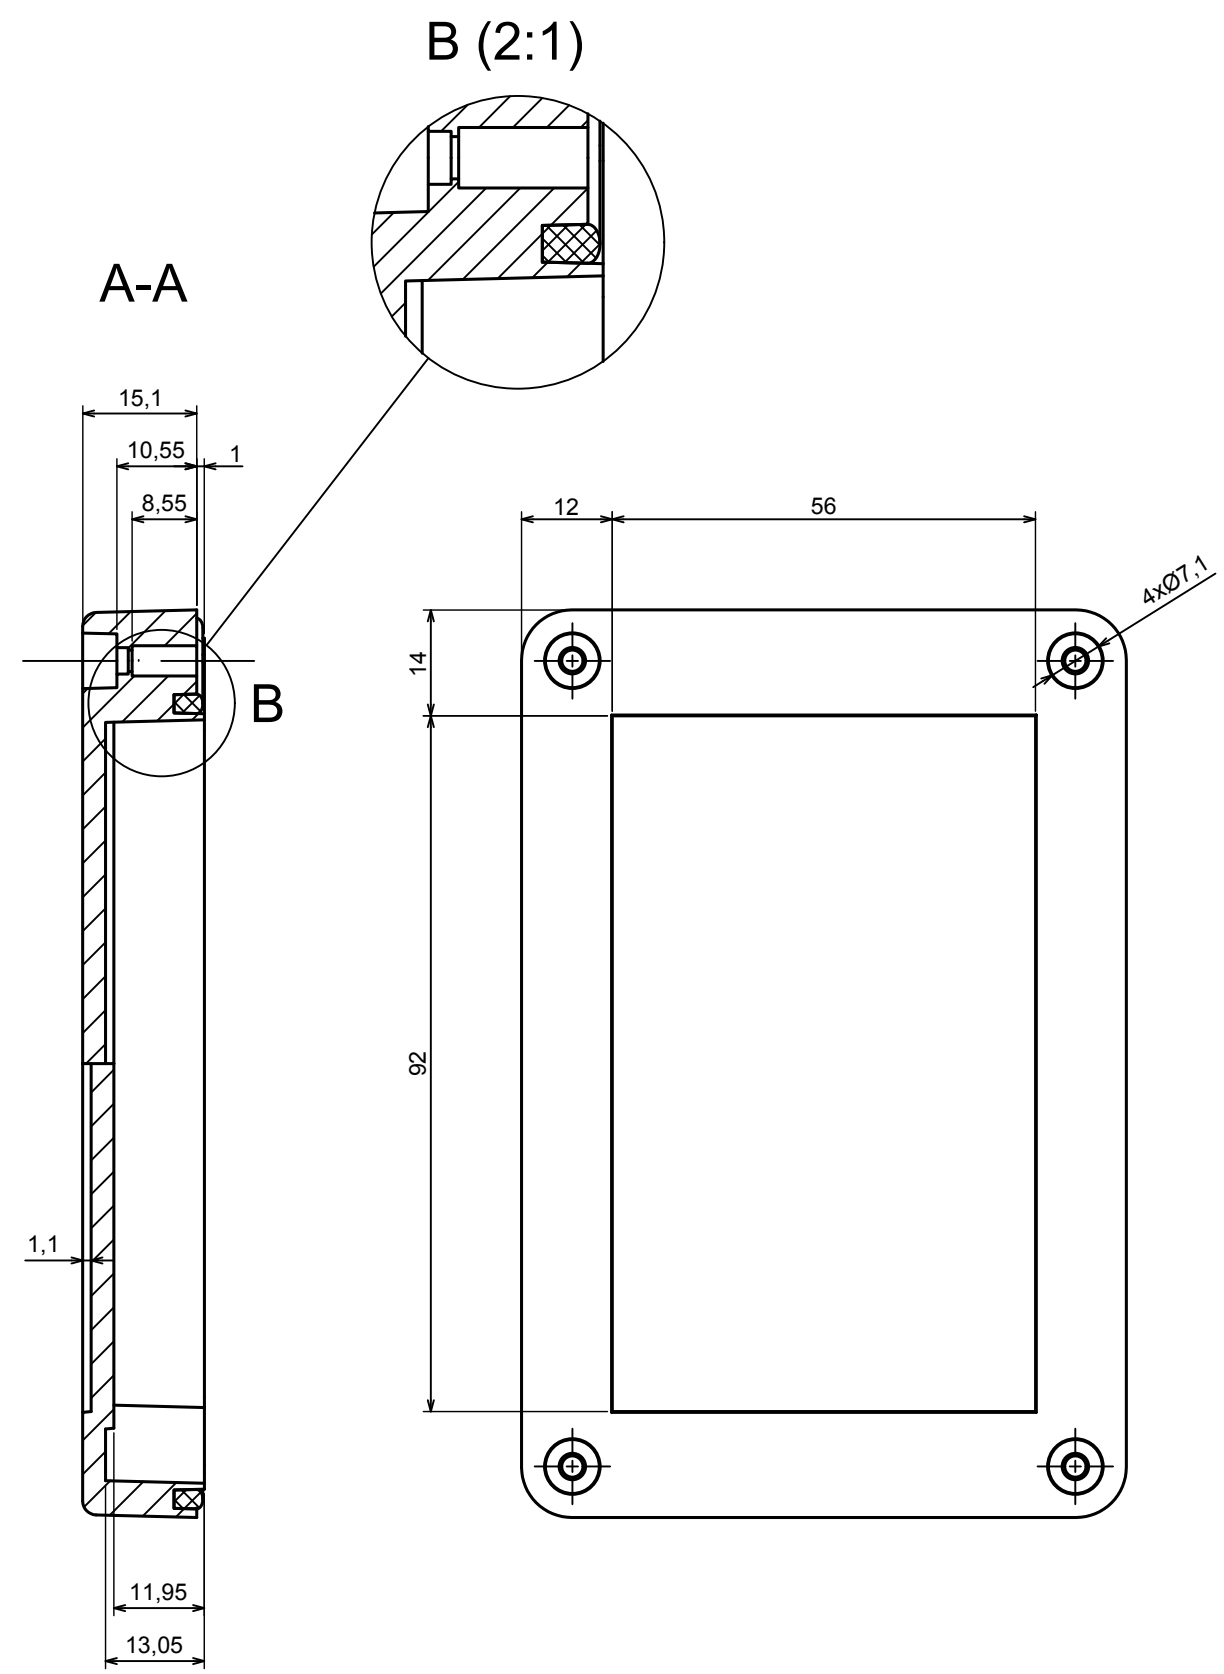

All rights reserved, Copyright Kradox 2019		
Product model	Enclosure ZP120.80.45SU TM - Assembly	
Format: A3	Material: PC, ABS	
Scale 1:1	Tolerance: +/- 0.5	

All rights reserved, Copyright Kradox 2019	
Product model	Enclosure ZP120.80.45SU TM - Base ZP120.80 30U TM
Format: A3	Material: PC, ABS
Scale 1:1	Tolerance: +/- 0.5

A |

All rights reserved, Copyright Kradex 2019	
Product model	Enclosure ZP120.80.45SU TM - Cover ZP120.80.15S
Format: A3	Material: PC, ABS
Scale 1:1	Tolerance: +/- 0.5