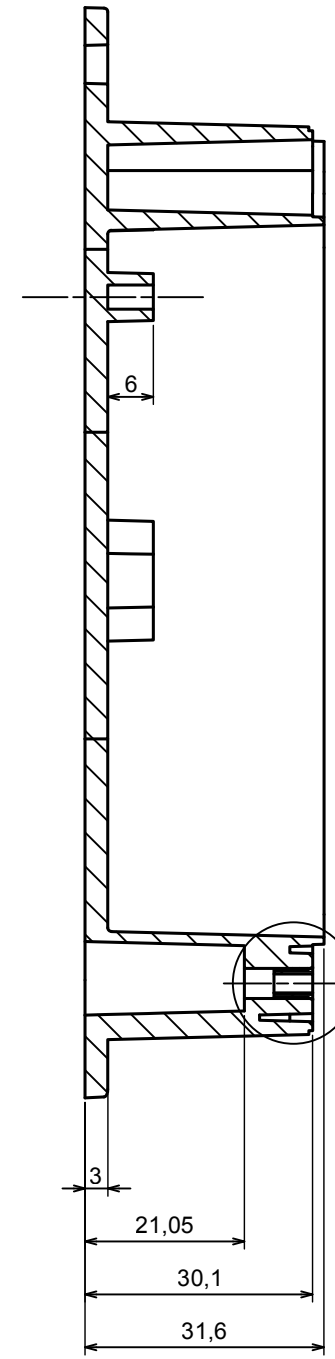

A |

A |

A-A

All rights reserved, Copyright Kradox 2019

Product model Enclosure ZP120.80.45U TM - Assembly

Format: A3 Material: PC, ABS

Scale 1:1 Tolerance: +/- 0.5

B (2:1)

A-A

C (2:1)

A |

All rights reserved, Copyright Kradox 2019	
Product model	Enclosure ZP120.80.45U TM - Base ZP120.80 30U TM
Format: A3	Material: PC, ABS
Scale 1:1	Tolerance: +/- 0.5

A |

All rights reserved, Copyright Kradox 2019

Product model: Enclosure ZP120.80.45U TM - Cover ZP120.80.15

Format: A3 Material: PC, ABS

Scale 1:1 Tolerance: +/- 0.5

X-ON Electronics

Largest Supplier of Electrical and Electronic Components

Click to view similar products for [Enclosures, Boxes & Cases](#) category: