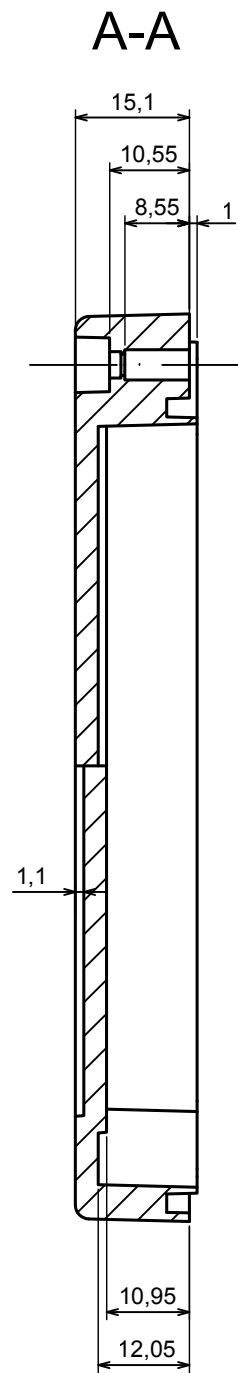

A |

A |

A-A

All rights reserved, Copyright Kradox 2019

Product model Enclosure ZP120.80.45U TM - Assembly

Format: A3 Material: PC, ABS

Scale 1:1 Tolerance: +/- 0.5

B (2:1)

A-A

C (2:1)

A |

All rights reserved, Copyright Kradox 2019	
Product model	Enclosure ZP120.80.45U TM - Base ZP120.80 30U TM
Format: A3	Material: PC, ABS
Scale 1:1	Tolerance: +/- 0.5

A |

All rights reserved, Copyright Kradox 2019

Product model: Enclosure ZP120.80.45U TM - Cover ZP120.80.15

Format: A3 Material: PC, ABS

Scale 1:1 Tolerance: +/- 0.5

X-ON Electronics

Largest Supplier of Electrical and Electronic Components

Click to view similar products for [Enclosures, Boxes & Cases](#) category: