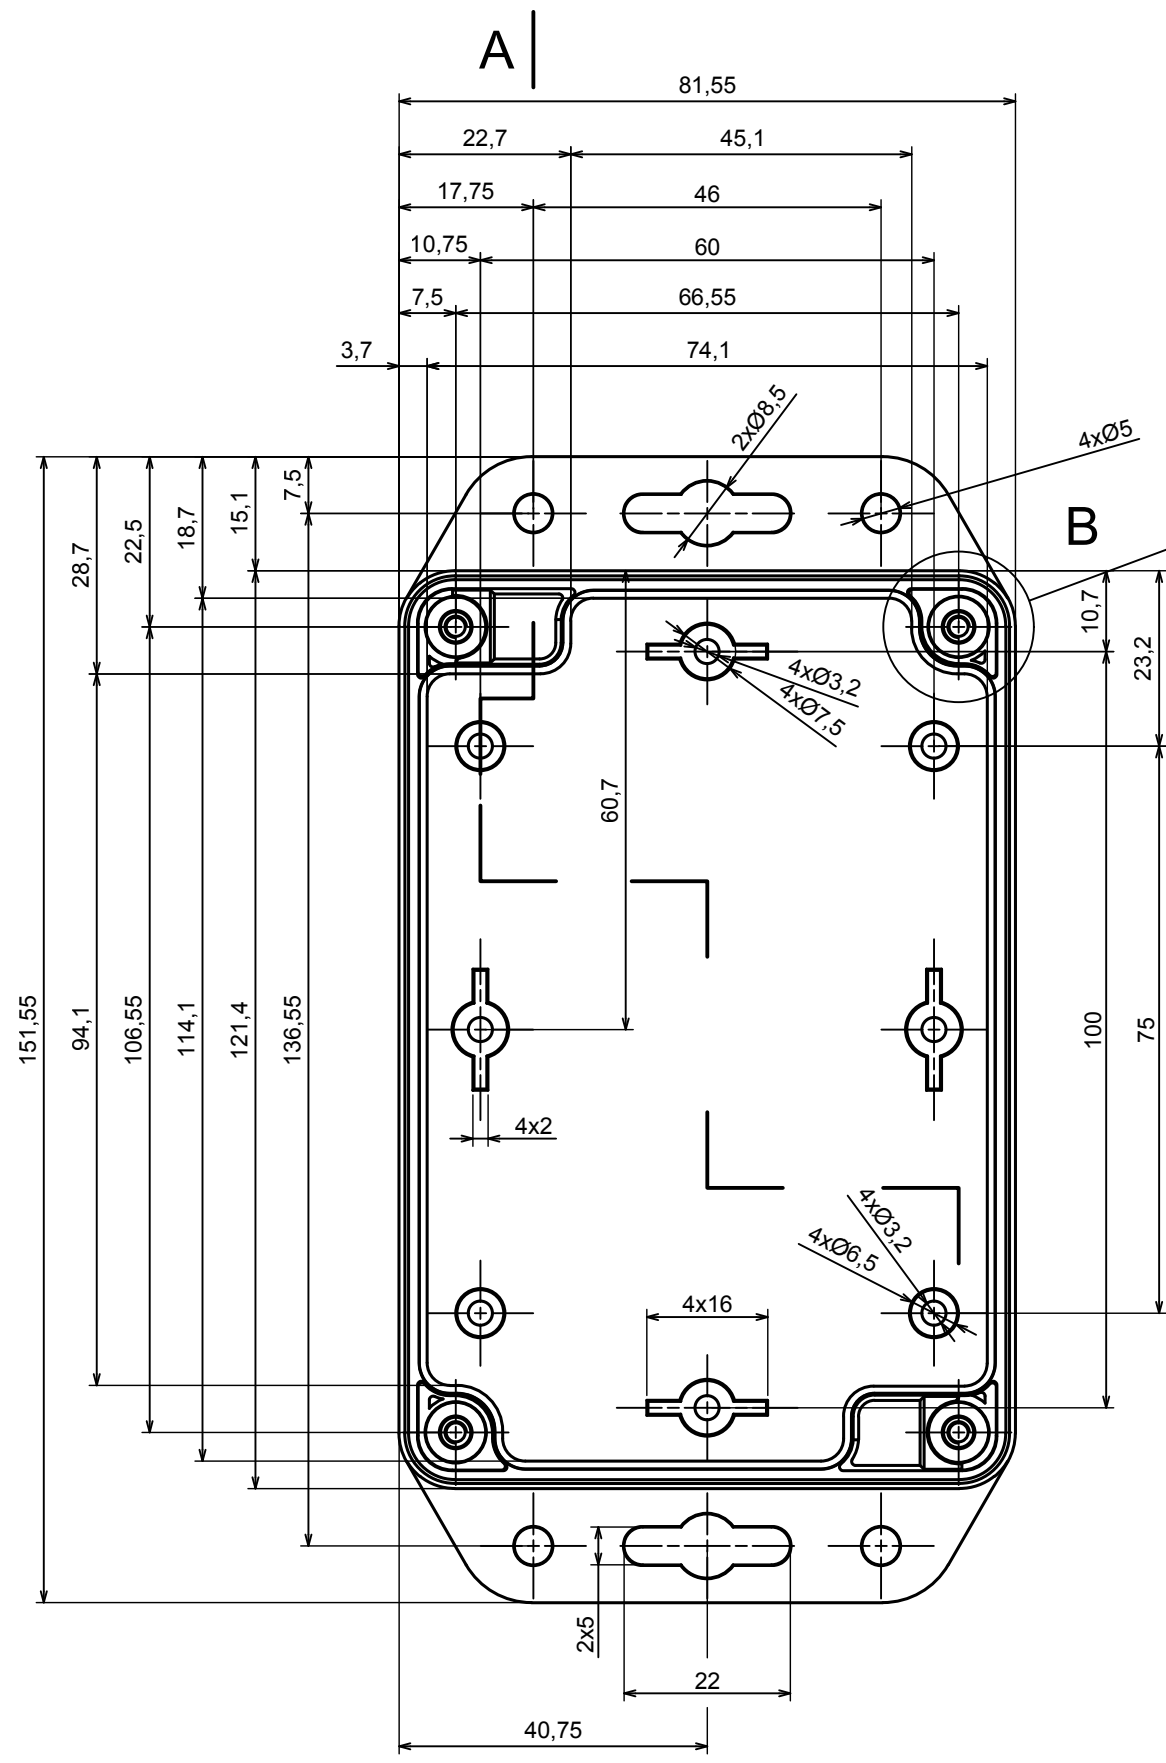

A |

A |

A-A

All rights reserved, Copyright Kradox 2019

Product model Enclosure ZP120.80.45U TM - Assembly

Format: A3 Material: PC, ABS

Scale 1:1 Tolerance: +/- 0.5

B (2:1)

A-A

C (2:1)

A |

All rights reserved, Copyright Kradox 2019	
Product model	Enclosure ZP120.80.45U TM - Base ZP120.80 30U TM
Format: A3	Material: PC, ABS
Scale 1:1	Tolerance: +/- 0.5

A |

All rights reserved, Copyright Kradox 2019

Product model: Enclosure ZP120.80.45U TM - Cover ZP120.80.15

Format: A3 Material: PC, ABS

Scale 1:1 Tolerance: +/- 0.5

X-ON Electronics

Largest Supplier of Electrical and Electronic Components

Click to view similar products for [Enclosures, Boxes & Cases](#) category: