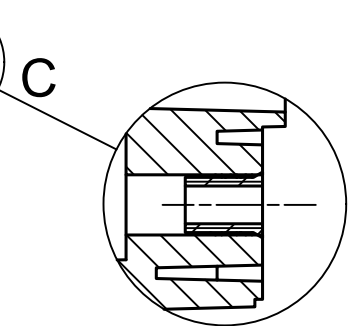

A |

A |

A-A

All rights reserved, Copyright Kradox 2019

Product model Enclosure ZP120.80.45U TM - Assembly

Format: A3 Material: PC, ABS

Scale 1:1 Tolerance: +/- 0.5

B (2:1)

A-A

C (2:1)

A |

All rights reserved, Copyright Kradox 2019	
Product model	Enclosure ZP120.80.45U TM - Base ZP120.80 30U TM
Format: A3	Material: PC, ABS
Scale 1:1	Tolerance: +/- 0.5

A |

All rights reserved, Copyright Kradox 2019