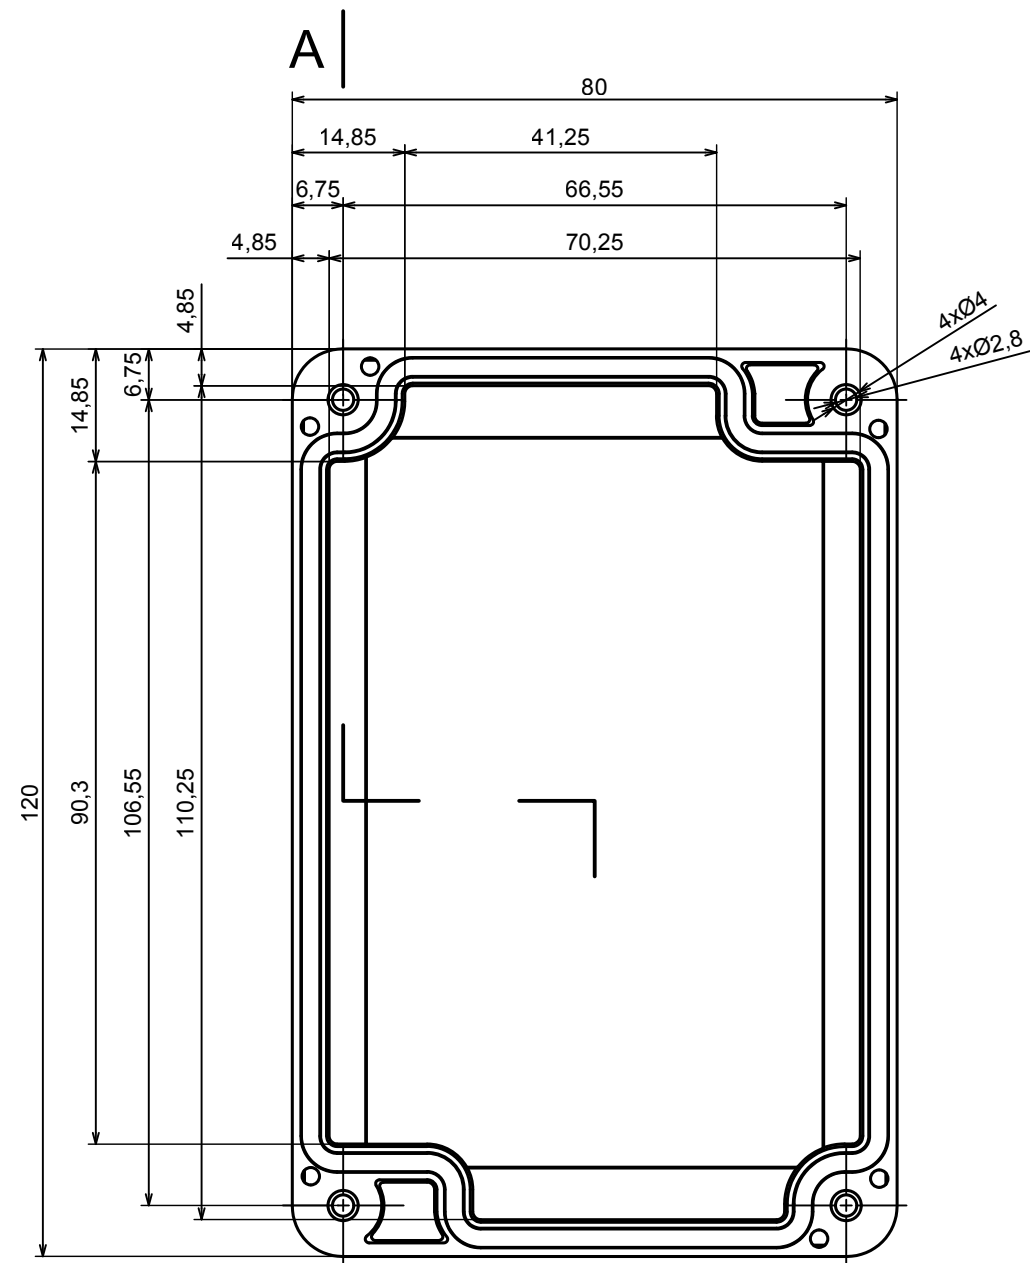

A |

A |

A-A

All rights reserved, Copyright Kradox 2019

Product model Enclosure ZP120.80.45U TM - Assembly

Format: A3 Material: PC, ABS

Scale 1:1 Tolerance: +/- 0.5

B (2:1)

A-A

C (2:1)

A |

All rights reserved, Copyright Kradox 2019	
Product model	Enclosure ZP120.80.45U TM - Base ZP120.80 30U TM
Format: A3	Material: PC, ABS
Scale 1:1	Tolerance: +/- 0.5

A |

All rights reserved, Copyright Kradox 2019

Product model: Enclosure ZP120.80.45U TM - Cover ZP120.80.15

Format: A3 Material: PC, ABS

Scale 1:1 Tolerance: +/- 0.5

X-ON Electronics

Largest Supplier of Electrical and Electronic Components

Click to view similar products for [Enclosures, Boxes & Cases](#) category: