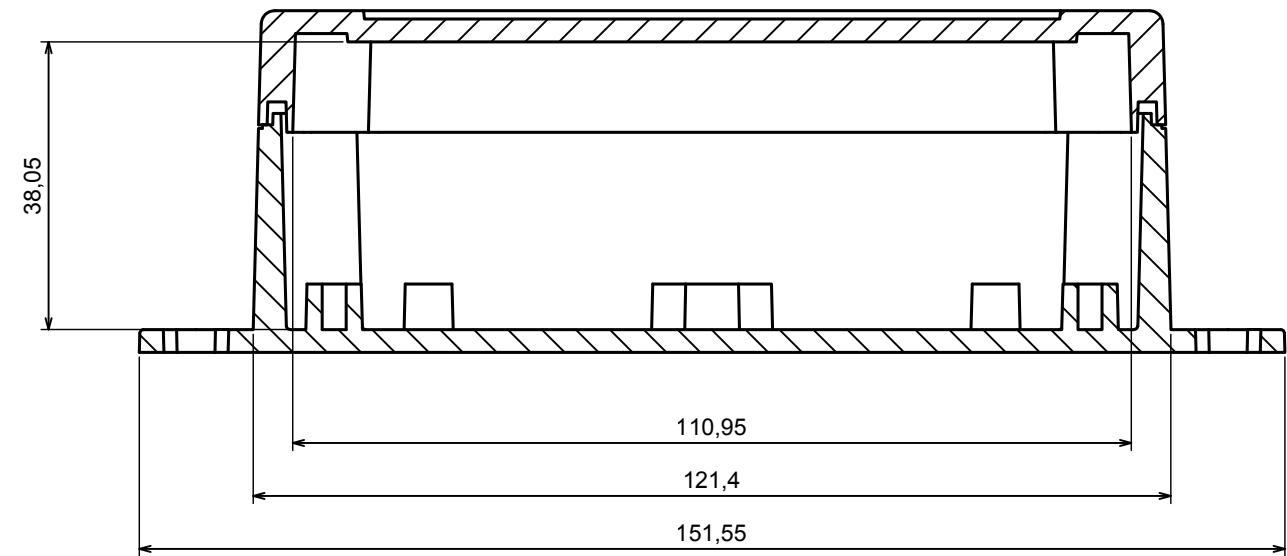

A |

A |

A-A

All rights reserved, Copyright Kradox 2019

Product model Enclosure ZP120.80.45U TM - Assembly

Format: A3 Material: PC, ABS

Scale 1:1 Tolerance: +/- 0.5

B (2:1)

A-A

C (2:1)

A |

All rights reserved, Copyright Kradox 2019	
Product model	Enclosure ZP120.80.45U TM - Base ZP120.80 30U TM
Format: A3	Material: PC, ABS
Scale 1:1	Tolerance: +/- 0.5

A |

All rights reserved, Copyright Kradox 2019

Product model: Enclosure ZP120.80.45U TM - Cover ZP120.80.15

Format: A3 Material: PC, ABS

Scale 1:1 Tolerance: +/- 0.5

X-ON Electronics

Largest Supplier of Electrical and Electronic Components

Click to view similar products for [Enclosures, Boxes & Cases](#) category: