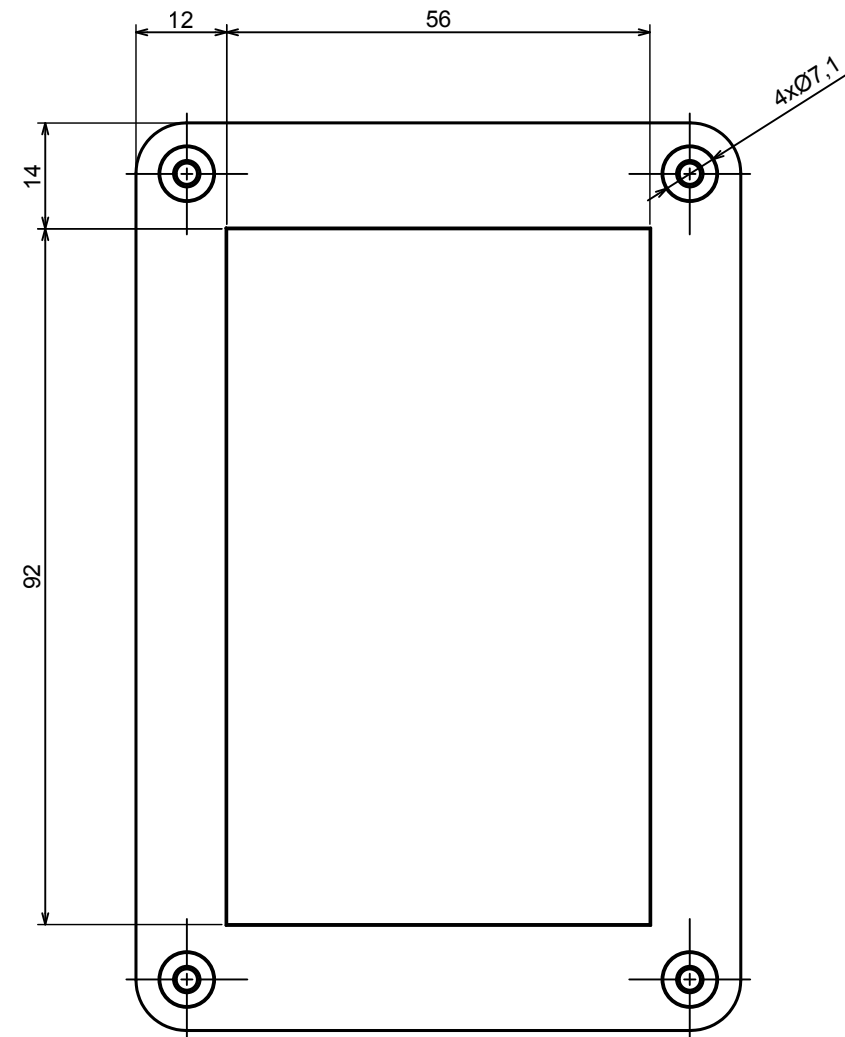

A |

A |

A-A

All rights reserved, Copyright Kradox 2019

Product model Enclosure ZP120.80.45U TM - Assembly

Format: A3 Material: PC, ABS

Scale 1:1 Tolerance: +/- 0.5

B (2:1)

A-A

C (2:1)

A |

All rights reserved, Copyright Kradox 2019	
Product model	Enclosure ZP120.80.45U TM - Base ZP120.80 30U TM
Format: A3	Material: PC, ABS
Scale 1:1	Tolerance: +/- 0.5

A |

All rights reserved, Copyright Kradox 2019

Product model: Enclosure ZP120.80.45U TM - Cover ZP120.80.15

Format: A3 Material: PC, ABS

Scale 1:1 Tolerance: +/- 0.5

X-ON Electronics

Largest Supplier of Electrical and Electronic Components

Click to view similar products for [Enclosures, Boxes & Cases](#) category: