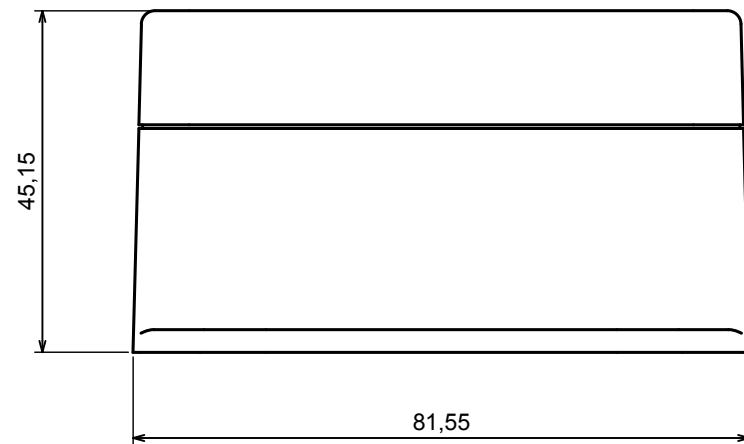

A |

A |

A-A

All rights reserved, Copyright Kradox 2019

Product model Enclosure ZP120.80.45U TM - Assembly

Format: A3 Material: PC, ABS

Scale 1:1 Tolerance: +/- 0.5

B (2:1)

A-A

C (2:1)

A |

All rights reserved, Copyright Kradox 2019	
Product model	Enclosure ZP120.80.45U TM - Base ZP120.80 30U TM
Format: A3	Material: PC, ABS
Scale 1:1	Tolerance: +/- 0.5

A |

All rights reserved, Copyright Kradox 2019