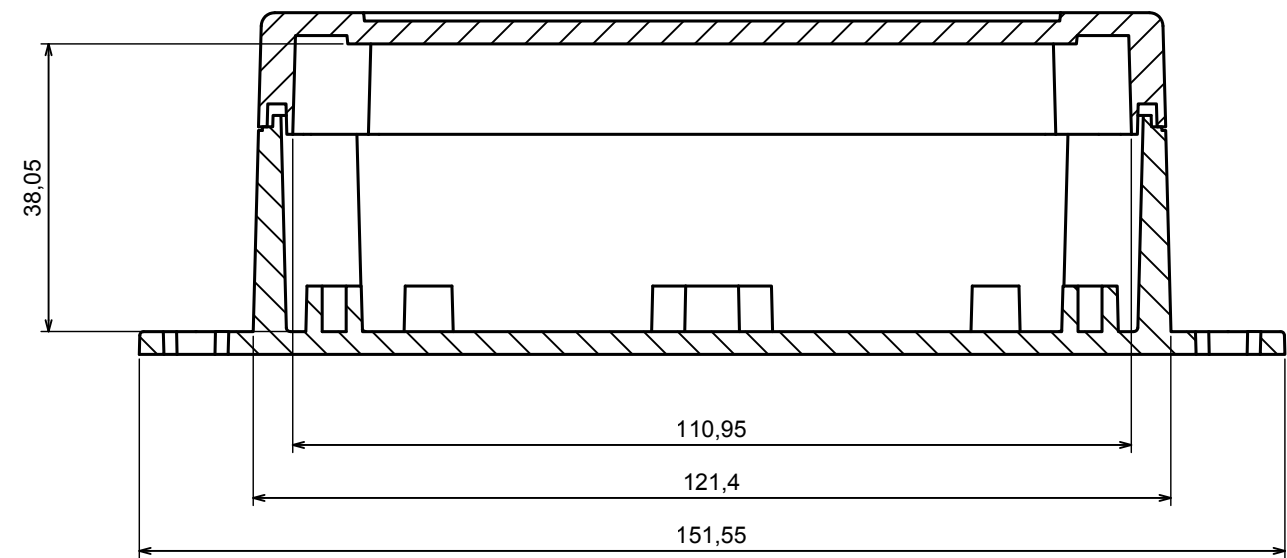

A |

A |

A-A

All rights reserved, Copyright Kradox 2019

Product model Enclosure ZP120.80.45U TM - Assembly

Format: A3 Material: PC, ABS

Scale 1:1 Tolerance: +/- 0.5

B (2:1)

A-A

C (2:1)

A |

All rights reserved, Copyright Kradox 2019	
Product model	Enclosure ZP120.80.45U TM - Base ZP120.80 30U TM
Format: A3	Material: PC, ABS
Scale 1:1	Tolerance: +/- 0.5

A |

All rights reserved, Copyright Kradox 2019

Product model Enclosure ZP120.80.45U TM - Cover ZP120.80.15

Format: A3 Material: PC, ABS

Scale 1:1 Tolerance: +/- 0.5