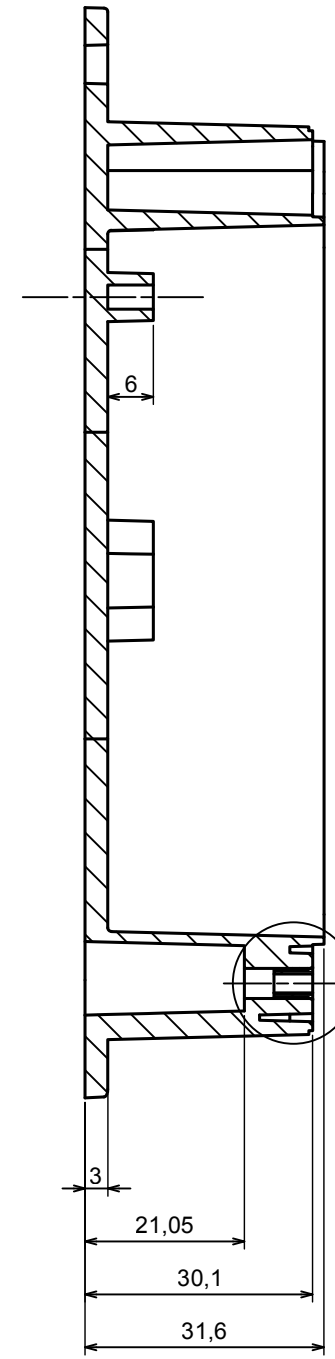

A |

A |

A-A

All rights reserved, Copyright Kradox 2019

Product model Enclosure ZP120.80.45U TM - Assembly

Format: A3 Material: PC, ABS

Scale 1:1 Tolerance: +/- 0.5

B (2:1)

A-A

C (2:1)

A |

All rights reserved, Copyright Kradox 2019	
Product model	Enclosure ZP120.80.45U TM - Base ZP120.80 30U TM
Format: A3	Material: PC, ABS
Scale 1:1	Tolerance: +/- 0.5

A |

All rights reserved, Copyright Kradox 2019

Product model Enclosure ZP120.80.45U TM - Cover ZP120.80.15

Format: A3 Material: PC, ABS

Scale 1:1 Tolerance: +/- 0.5