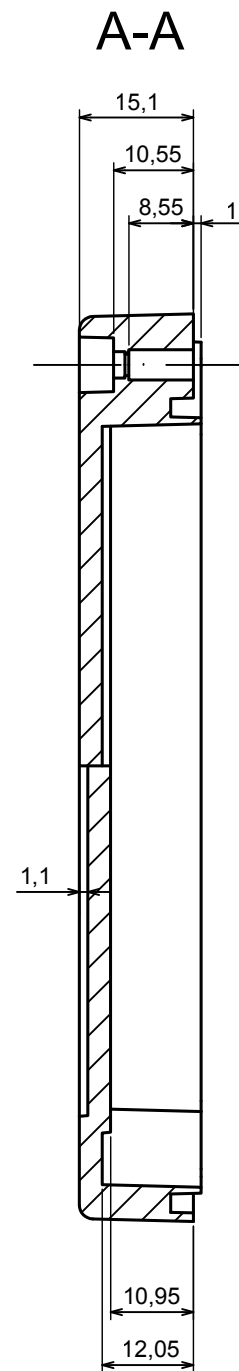

A |

A |

A-A

All rights reserved, Copyright Kradox 2019

Product model Enclosure ZP120.80.45U TM - Assembly

Format: A3 Material: PC, ABS

Scale 1:1 Tolerance: +/- 0.5

B (2:1)

A-A

C (2:1)

A |

All rights reserved, Copyright Kradox 2019	
Product model	Enclosure ZP120.80.45U TM - Base ZP120.80 30U TM
Format: A3	Material: PC, ABS
Scale 1:1	Tolerance: +/- 0.5

A |

All rights reserved, Copyright Kradox 2019

Product model Enclosure ZP120.80.45U TM - Cover ZP120.80.15

Format: A3 Material: PC, ABS

Scale 1:1 Tolerance: +/- 0.5