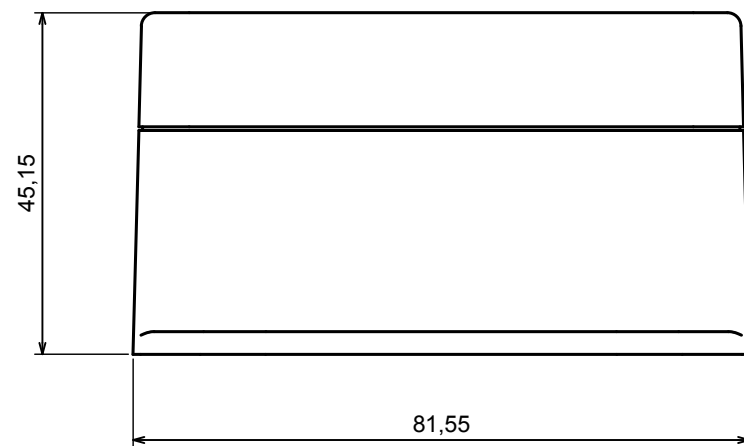

A |

A |

A-A

All rights reserved, Copyright Kradox 2019

Product model Enclosure ZP120.80.45U TM - Assembly

Format: A3 Material: PC, ABS

Scale 1:1 Tolerance: +/- 0.5

B (2:1)

A-A

C (2:1)

A |

All rights reserved, Copyright Kradox 2019	
Product model	Enclosure ZP120.80.45U TM - Base ZP120.80 30U TM
Format: A3	Material: PC, ABS
Scale 1:1	Tolerance: +/- 0.5

A |

All rights reserved, Copyright Kradox 2019