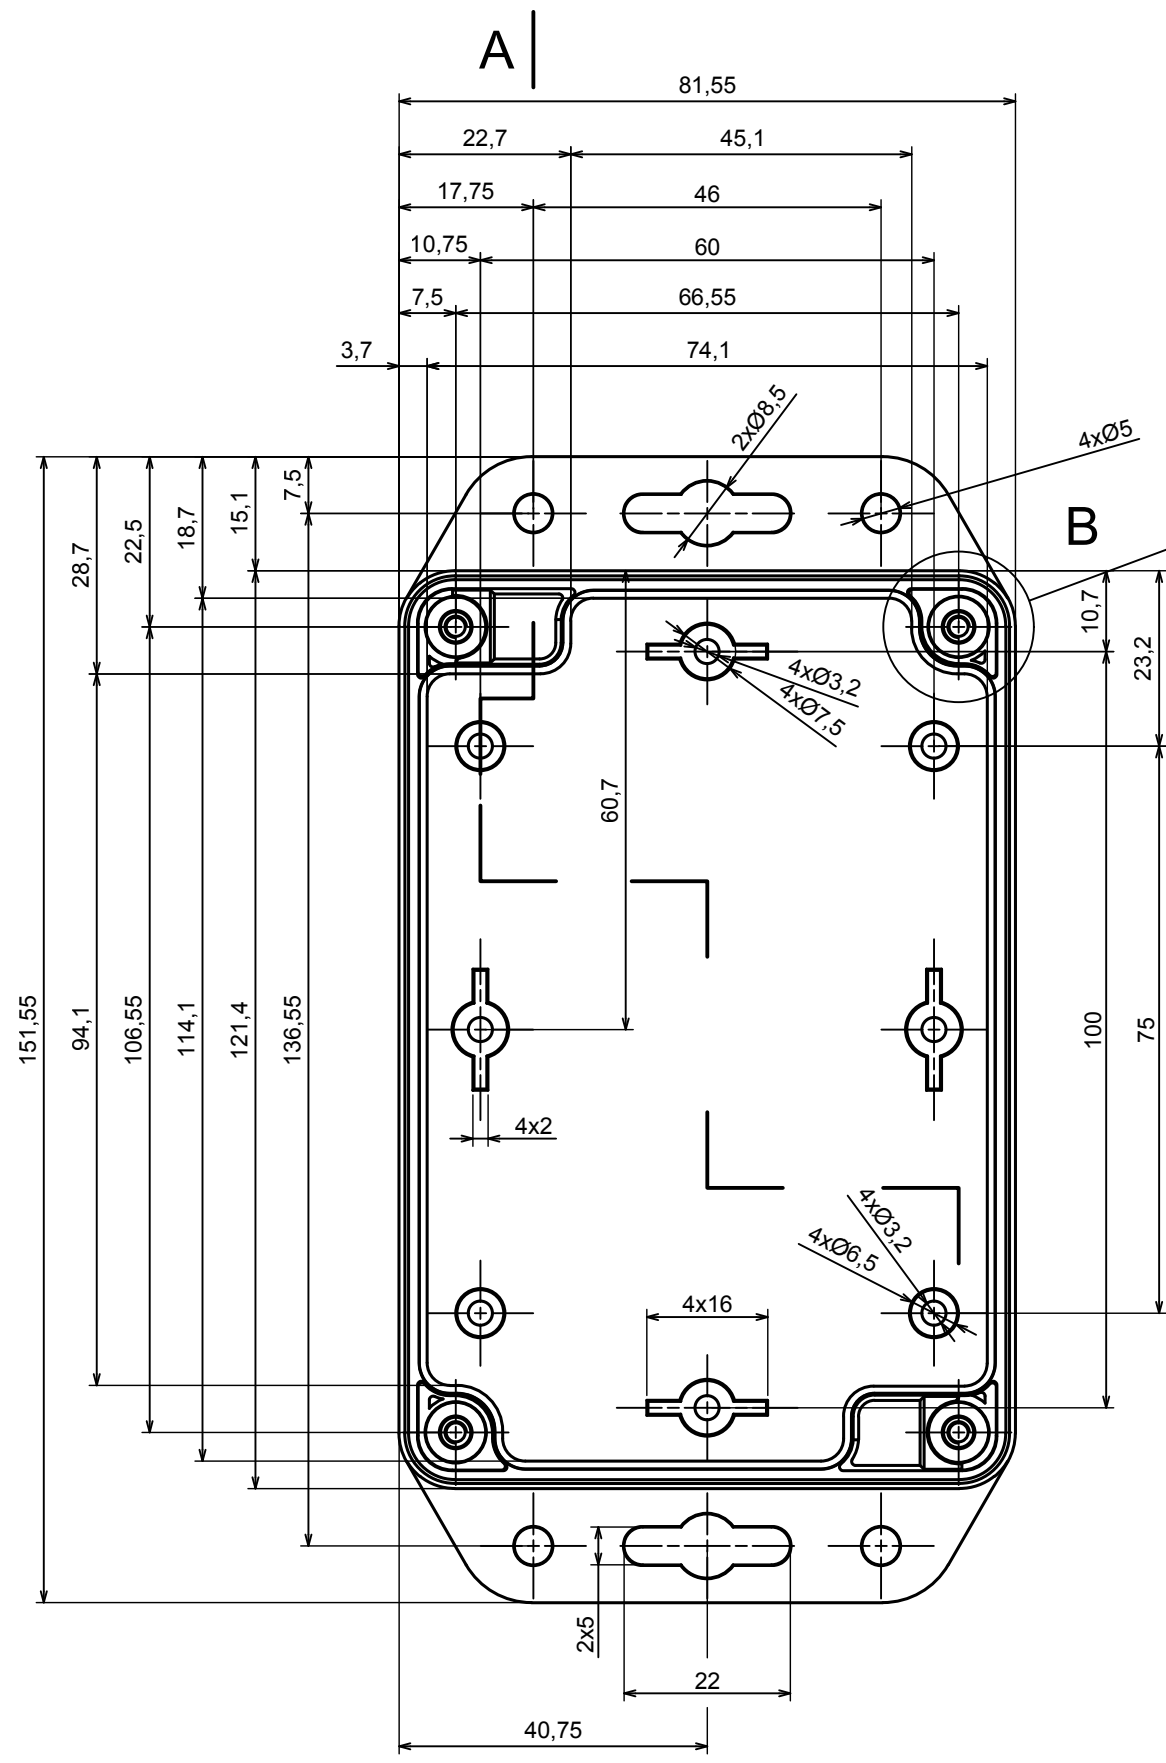

A |

A |

A-A

All rights reserved, Copyright Kradox 2019

Product model Enclosure ZP120.80.45U TM - Assembly

Format: A3 Material: PC, ABS

Scale 1:1 Tolerance: +/- 0.5

B (2:1)

A-A

C (2:1)

A |

All rights reserved, Copyright Kradox 2019	
Product model	Enclosure ZP120.80.45U TM - Base ZP120.80 30U TM
Format: A3	Material: PC, ABS
Scale 1:1	Tolerance: +/- 0.5

A |

All rights reserved, Copyright Kradox 2019

Product model Enclosure ZP120.80.45U TM - Cover ZP120.80.15

Format: A3 Material: PC, ABS

Scale 1:1 Tolerance: +/- 0.5