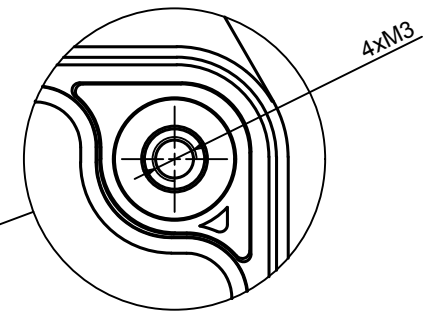

A |

A |

A-A

All rights reserved, Copyright Kradox 2019

Product model Enclosure ZP120.80.45U TM - Assembly

Format: A3 Material: PC, ABS

Scale 1:1 Tolerance: +/- 0.5

B (2:1)

A-A

C (2:1)

A |

All rights reserved, Copyright Kradox 2019	
Product model	Enclosure ZP120.80.45U TM - Base ZP120.80 30U TM
Format: A3	Material: PC, ABS
Scale 1:1	Tolerance: +/- 0.5

A |

All rights reserved, Copyright Kradox 2019