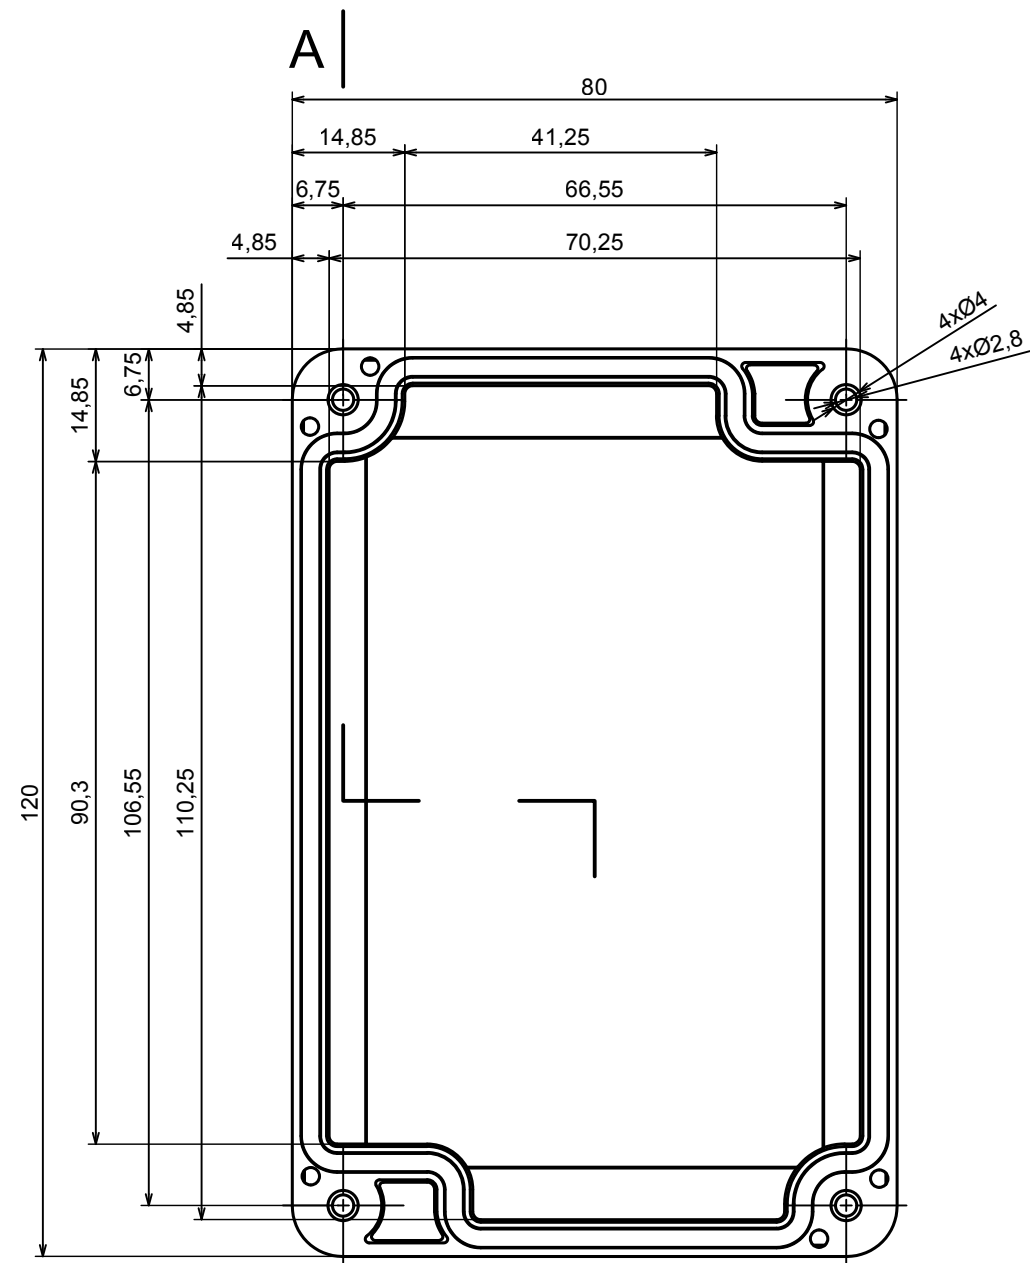

A |

A |

A-A

All rights reserved, Copyright Kradox 2019

Product model Enclosure ZP120.80.45U TM - Assembly

Format: A3 Material: PC, ABS

Scale 1:1 Tolerance: +/- 0.5

B (2:1)

A-A

C (2:1)

A |

All rights reserved, Copyright Kradox 2019	
Product model	Enclosure ZP120.80.45U TM - Base ZP120.80 30U TM
Format: A3	Material: PC, ABS
Scale 1:1	Tolerance: +/- 0.5

A |

All rights reserved, Copyright Kradox 2019

Product model Enclosure ZP120.80.45U TM - Cover ZP120.80.15

Format: A3 Material: PC, ABS

Scale 1:1 Tolerance: +/- 0.5