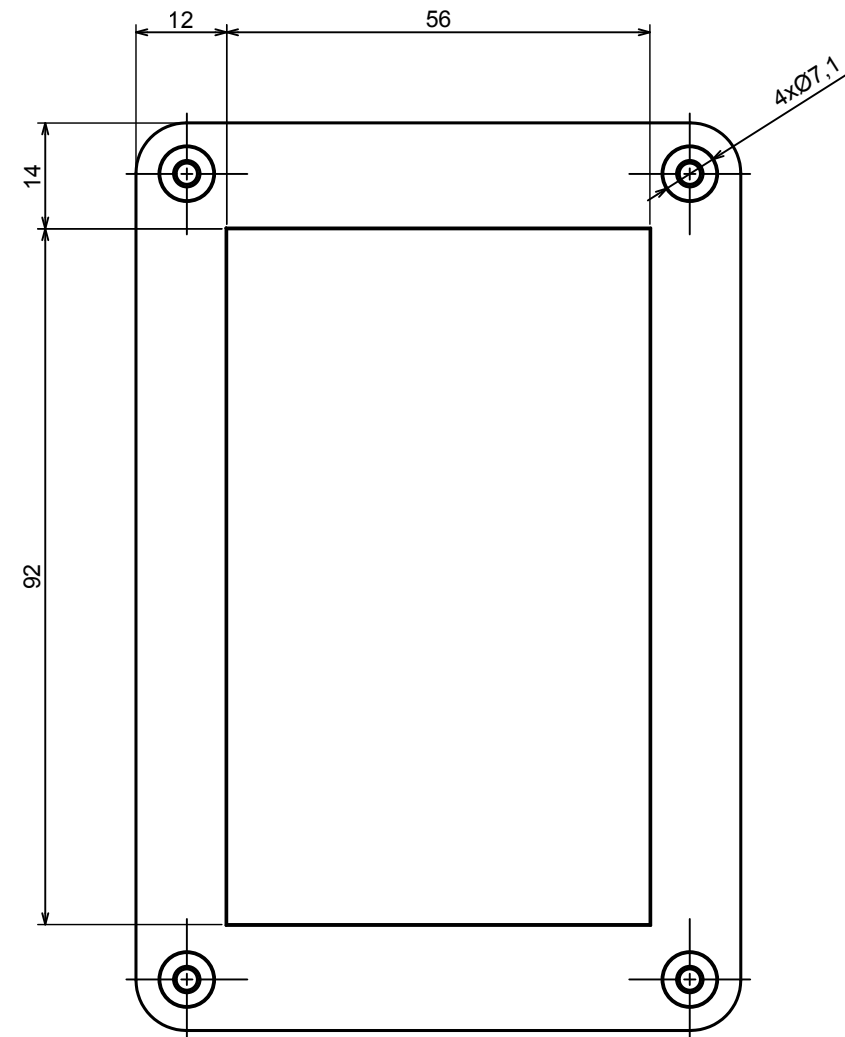

A |

A |

A-A

All rights reserved, Copyright Kradox 2019

Product model Enclosure ZP120.80.45U TM - Assembly

Format: A3 Material: PC, ABS

Scale 1:1 Tolerance: +/- 0.5

B (2:1)

A-A

C (2:1)

A |

All rights reserved, Copyright Kradox 2019	
Product model	Enclosure ZP120.80.45U TM - Base ZP120.80 30U TM
Format: A3	Material: PC, ABS
Scale 1:1	Tolerance: +/- 0.5

A |

All rights reserved, Copyright Kradox 2019

Product model Enclosure ZP120.80.45U TM - Cover ZP120.80.15

Format: A3 Material: PC, ABS

Scale 1:1 Tolerance: +/- 0.5