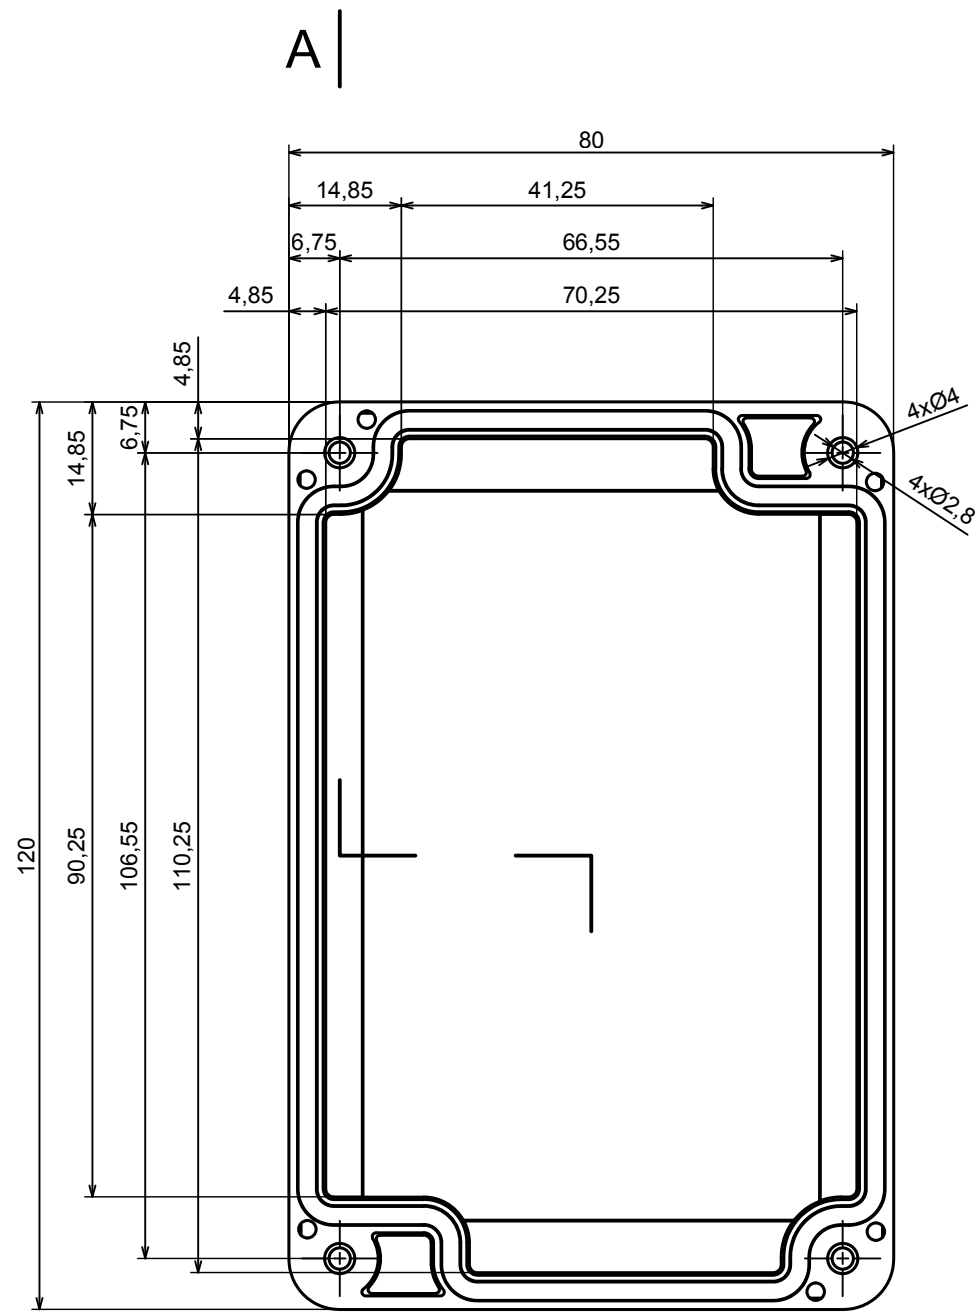

All rights reserved, Copyright Kradox 2019

Product model	Enclosure ZP120.80.60 TM - Assembly
---------------	-------------------------------------

Format: A3	Material: PC, ABS
------------	-------------------

Scale 1:1	Tolerance: +/- 0.5
-----------	--------------------

B (2:1)

A-A

C (2:1)

A

All rights reserved, Copyright Kradox 2019	
Product model	Enclosure ZP120.80.60 TM - Assembly - Base ZP120.80.45 TM
Format: A3	Material: PC, ABS
Scale 1:1	Tolerance: +/- 0.5

A |

All rights reserved, Copyright Kradox 2019	
Product model	Enclosure ZP120.80.60 TM - Assembly - Cover ZP120.80.15
Format: A3	Material: PC, ABS
Scale 1:1	Tolerance: +/- 0.5