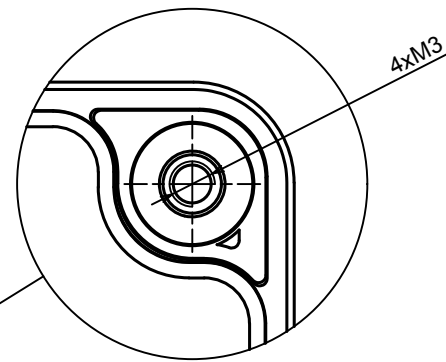

All rights reserved, Copyright Kradox 2019

Product model	Enclosure ZP120.80.60 TM - Assembly
---------------	-------------------------------------

Format: A3	Material: PC, ABS
------------	-------------------

Scale 1:1	Tolerance: +/- 0.5
-----------	--------------------

B (2:1)

A-A

C (2:1)

A

All rights reserved, Copyright Kradox 2019	
Product model	Enclosure ZP120.80.60 TM - Assembly - Base ZP120.80.45 TM
Format: A3	Material: PC, ABS
Scale 1:1	Tolerance: +/- 0.5

A |

All rights reserved, Copyright Kradox 2019	
Product model	Enclosure ZP120.80.60 TM - Assembly - Cover ZP120.80.15
Format: A3	Material: PC, ABS
Scale 1:1	Tolerance: +/- 0.5