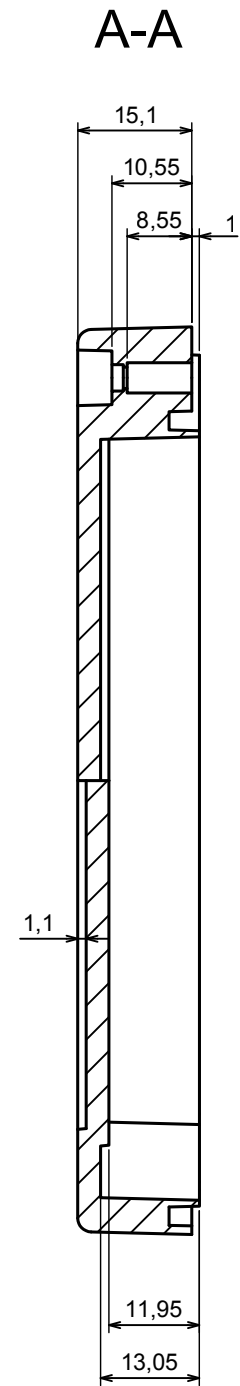

All rights reserved, Copyright Kradox 2019

Product model	Enclosure ZP120.80.60 TM - Assembly
---------------	-------------------------------------

Format: A3	Material: PC, ABS
------------	-------------------

Scale 1:1	Tolerance: +/- 0.5
-----------	--------------------

B (2:1)

A-A

C (2:1)

A

All rights reserved, Copyright Kradox 2019	
Product model	Enclosure ZP120.80.60 TM - Assembly - Base ZP120.80.45 TM
Format: A3	Material: PC, ABS
Scale 1:1	Tolerance: +/- 0.5

A |

All rights reserved, Copyright Kradox 2019	
Product model	Enclosure ZP120.80.60 TM - Assembly - Cover ZP120.80.15
Format: A3	Material: PC, ABS
Scale 1:1	Tolerance: +/- 0.5