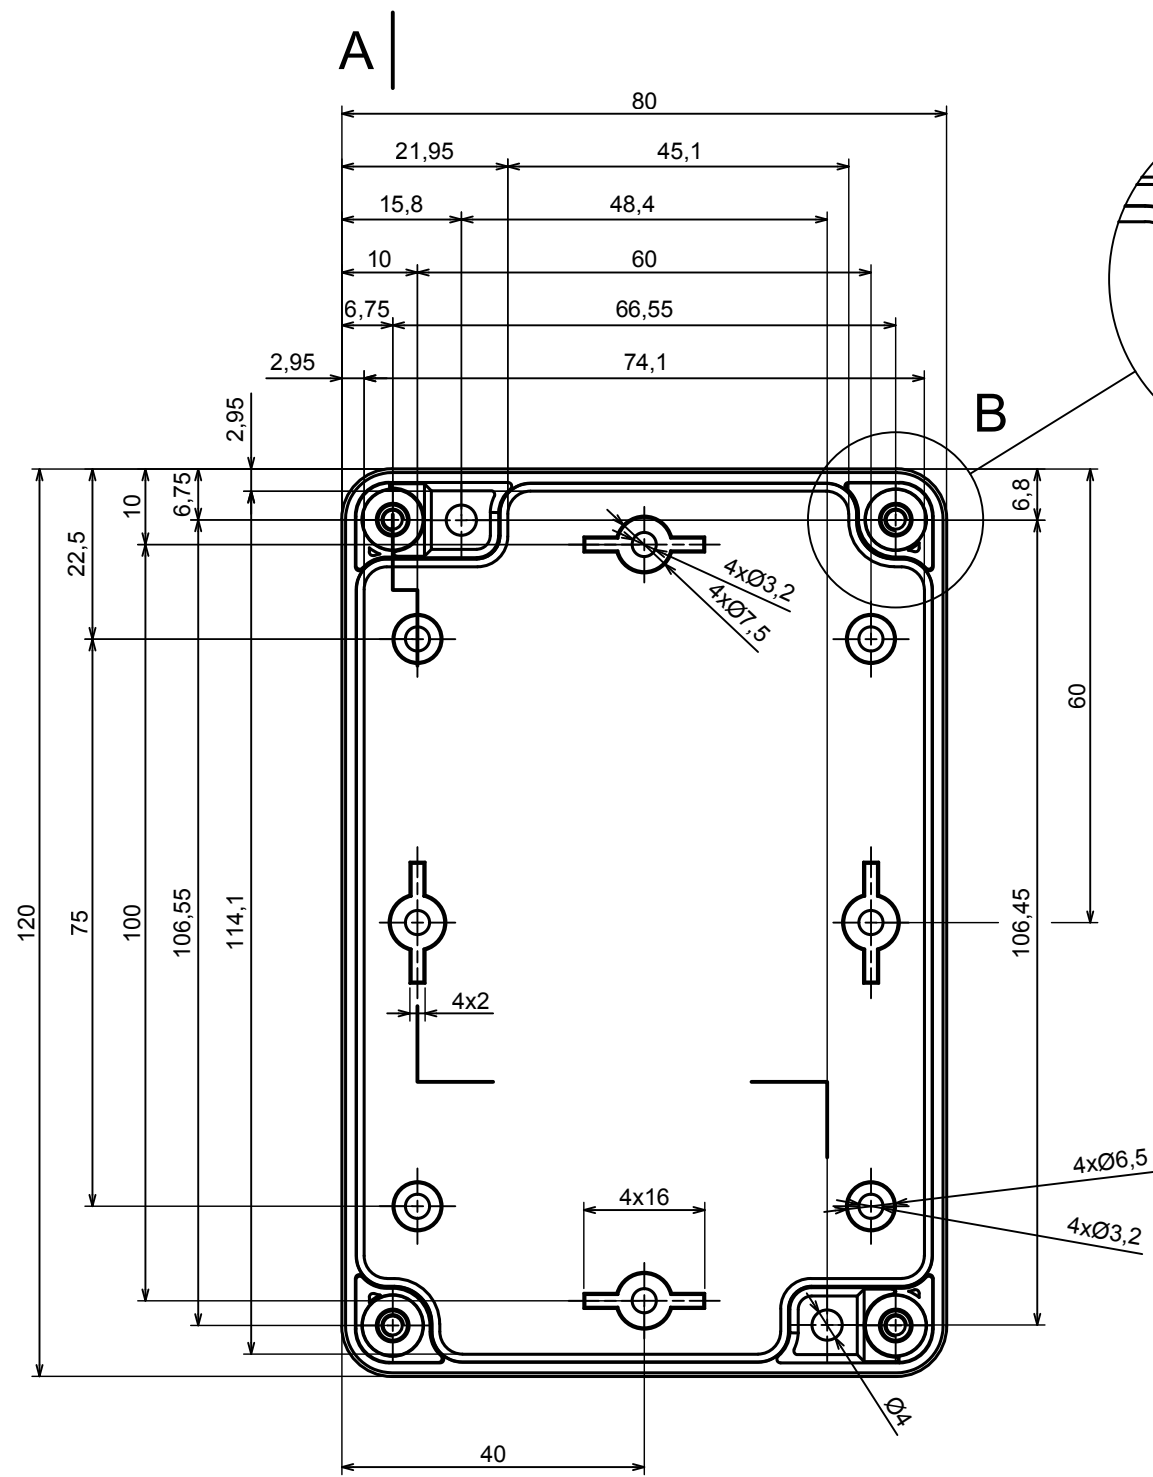

All rights reserved, Copyright Kradox 2019

Product model	Enclosure ZP120.80.60 TM - Assembly
---------------	-------------------------------------

Format: A3	Material: PC, ABS
------------	-------------------

Scale 1:1	Tolerance: +/- 0.5
-----------	--------------------

B (2:1)

A-A

C (2:1)

A

All rights reserved, Copyright Kradox 2019	
Product model	Enclosure ZP120.80.60 TM - Assembly - Base ZP120.80.45 TM
Format: A3	Material: PC, ABS
Scale 1:1	Tolerance: +/- 0.5

A |

All rights reserved, Copyright Kradox 2019	
Product model	Enclosure ZP120.80.60 TM - Assembly - Cover ZP120.80.15
Format: A3	Material: PC, ABS
Scale 1:1	Tolerance: +/- 0.5