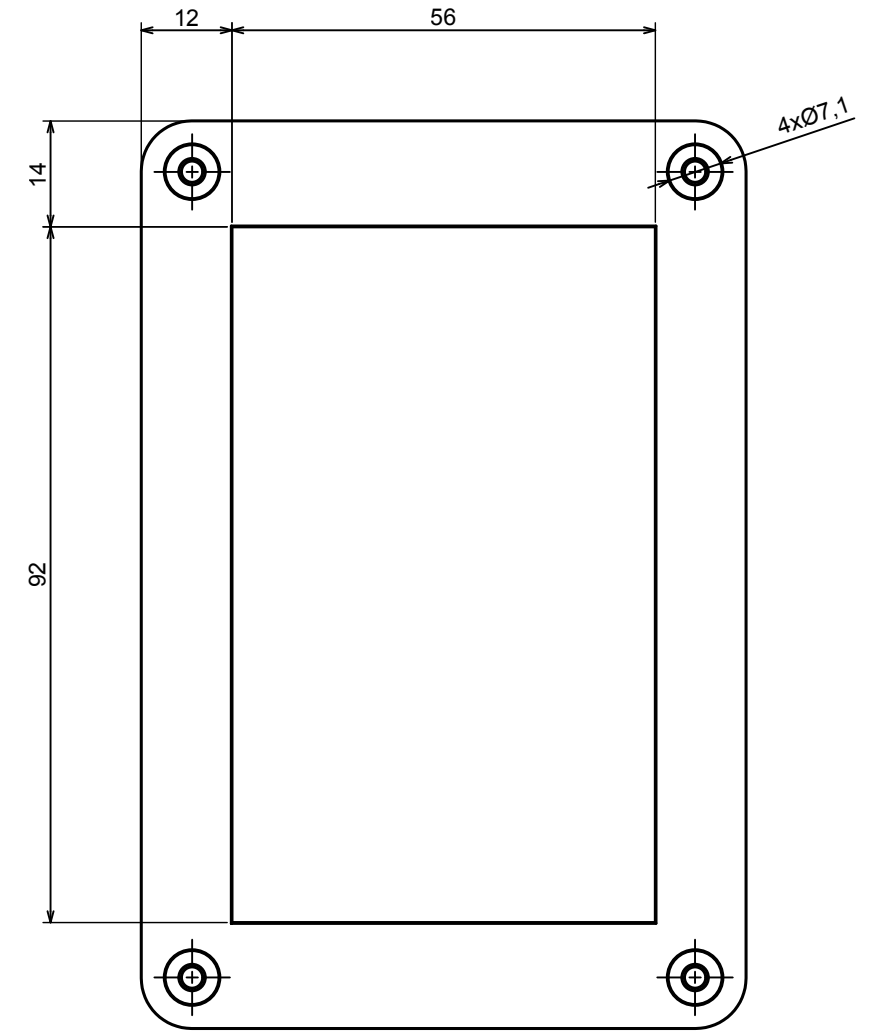

All rights reserved, Copyright Kradox 2019

Product model	Enclosure ZP120.80.60 TM - Assembly
---------------	-------------------------------------

Format: A3	Material: PC, ABS
------------	-------------------

Scale 1:1	Tolerance: +/- 0.5
-----------	--------------------

B (2:1)

A-A

C (2:1)

A

All rights reserved, Copyright Kradox 2019	
Product model	Enclosure ZP120.80.60 TM - Assembly - Base ZP120.80.45 TM
Format: A3	Material: PC, ABS
Scale 1:1	Tolerance: +/- 0.5

A |

All rights reserved, Copyright Kradox 2019	
Product model	Enclosure ZP120.80.60 TM - Assembly - Cover ZP120.80.15
Format: A3	Material: PC, ABS
Scale 1:1	Tolerance: +/- 0.5