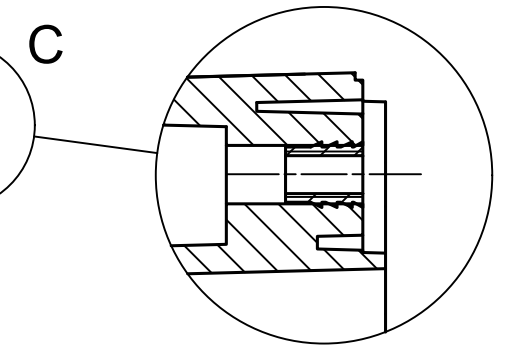

Scale 1:1	Tolerance: +/- 0.5
-----------	--------------------

B (2:1)

A-A

C (2:1)

A

All rights reserved, Copyright Kradox 2019	
Product model	Enclosure ZP120.80.60 TM - Assembly - Base ZP120.80.45 TM
Format: A3	Material: PC, ABS
Scale 1:1	Tolerance: +/- 0.5

A |

All rights reserved, Copyright Kradox 2019	
Product model	Enclosure ZP120.80.60 TM - Assembly - Cover ZP120.80.15
Format: A3	Material: PC, ABS
Scale 1:1	Tolerance: +/- 0.5