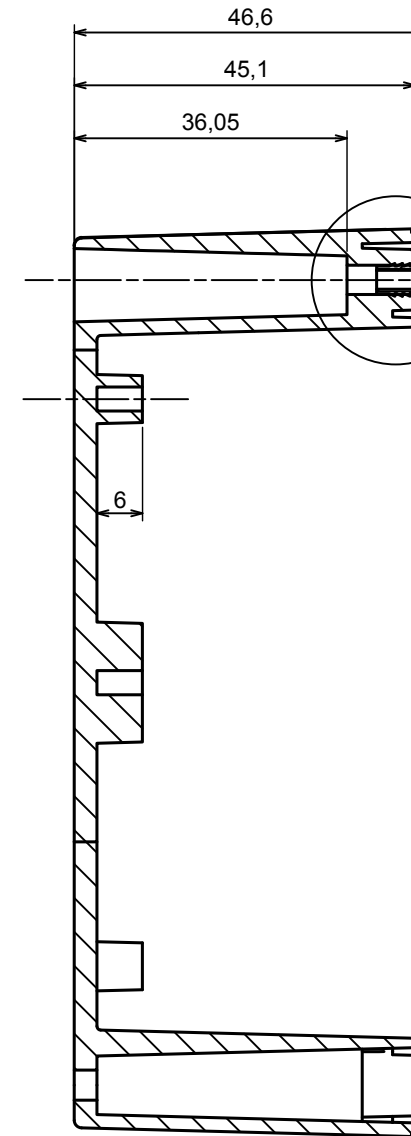

All rights reserved, Copyright Kradox 2019

Product model	Enclosure ZP120.80.60 TM - Assembly
---------------	-------------------------------------

Format: A3	Material: PC, ABS
------------	-------------------

Scale 1:1	Tolerance: +/- 0.5
-----------	--------------------

B (2:1)

A-A

C (2:1)

A

All rights reserved, Copyright Kradox 2019	
Product model	Enclosure ZP120.80.60 TM - Assembly - Base ZP120.80.45 TM
Format: A3	Material: PC, ABS
Scale 1:1	Tolerance: +/- 0.5

A |

All rights reserved, Copyright Kradox 2019	
Product model	Enclosure ZP120.80.60 TM - Assembly - Cover ZP120.80.15
Format: A3	Material: PC, ABS
Scale 1:1	Tolerance: +/- 0.5