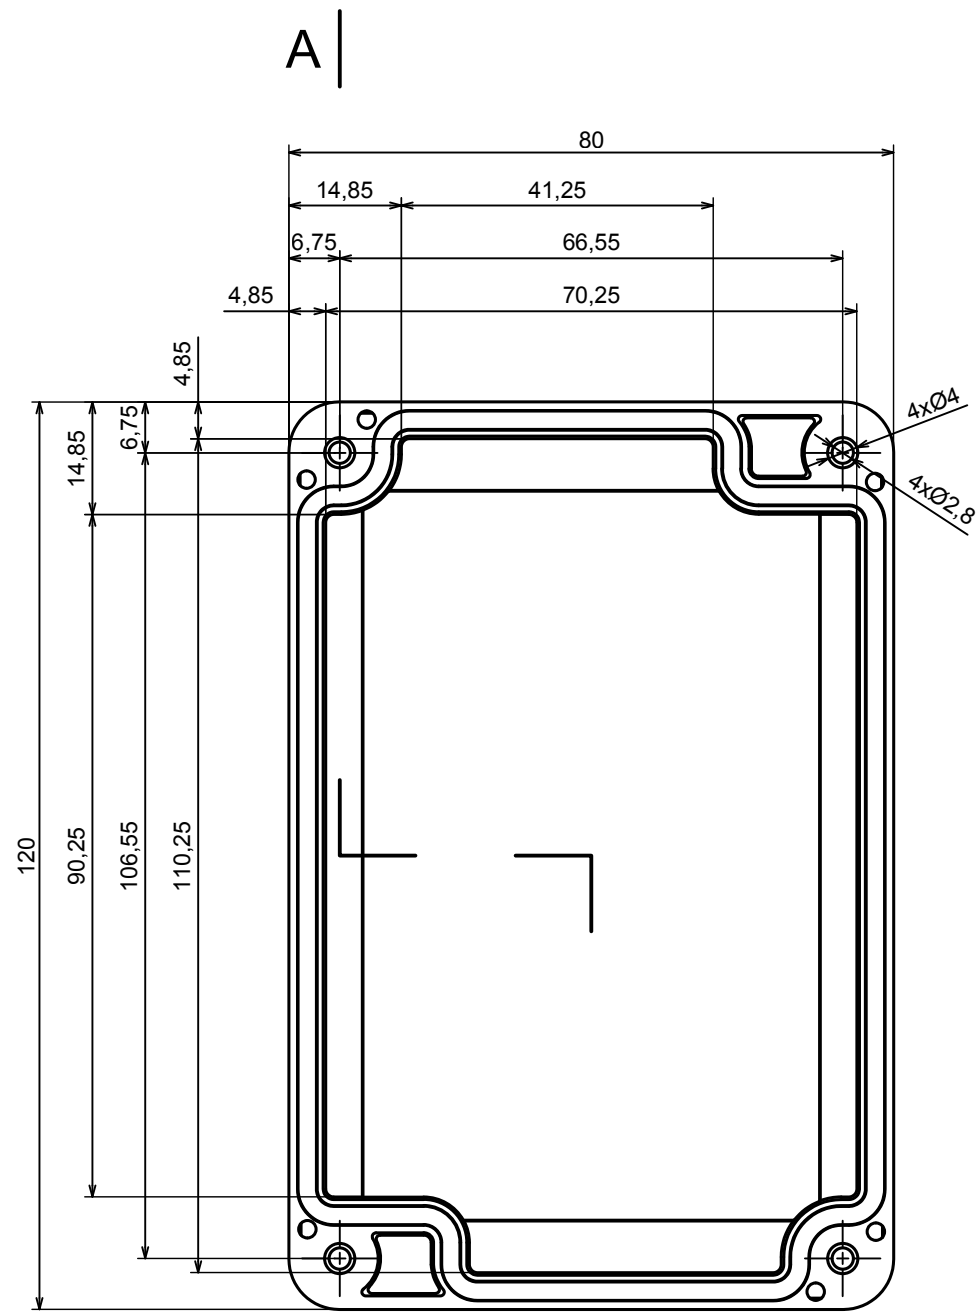

All rights reserved, Copyright Kradox 2019

Product model	Enclosure ZP120.80.60 TM - Assembly
---------------	-------------------------------------

Format: A3	Material: PC, ABS
------------	-------------------

Scale 1:1	Tolerance: +/- 0.5
-----------	--------------------

B (2:1)

A-A

C (2:1)

A |

All rights reserved, Copyright Kradox 2019

Product model: Enclosure ZP120.80.60 TM - Assembly - Base ZP120.80.45 TM

Format: A3 Material: PC, ABS

Scale 1:1 Tolerance: +/- 0.5

A |

All rights reserved, Copyright Kradox 2019

Product model: Enclosure ZP120.80.60 TM - Assembly - Cover ZP120.80.15

Format: A3 Material: PC, ABS

Scale 1:1 Tolerance: +/- 0.5

X-ON Electronics