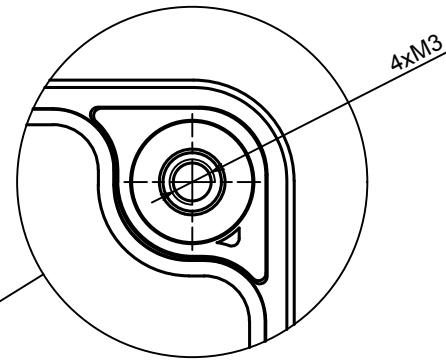

All rights reserved, Copyright Kradox 2019

Product model	Enclosure ZP120.80.60 TM - Assembly
---------------	-------------------------------------

Format: A3	Material: PC, ABS
------------	-------------------

Scale 1:1	Tolerance: +/- 0.5
-----------	--------------------

B (2:1)

A-A

C (2:1)

A |

All rights reserved, Copyright Kradox 2019

Product model: Enclosure ZP120.80.60 TM - Assembly - Base ZP120.80.45 TM

Format: A3 Material: PC, ABS

Scale 1:1 Tolerance: +/- 0.5

A |

All rights reserved, Copyright Kradox 2019

Product model: Enclosure ZP120.80.60 TM - Assembly - Cover ZP120.80.15

Format: A3 Material: PC, ABS

Scale 1:1 Tolerance: +/- 0.5

X-ON Electronics