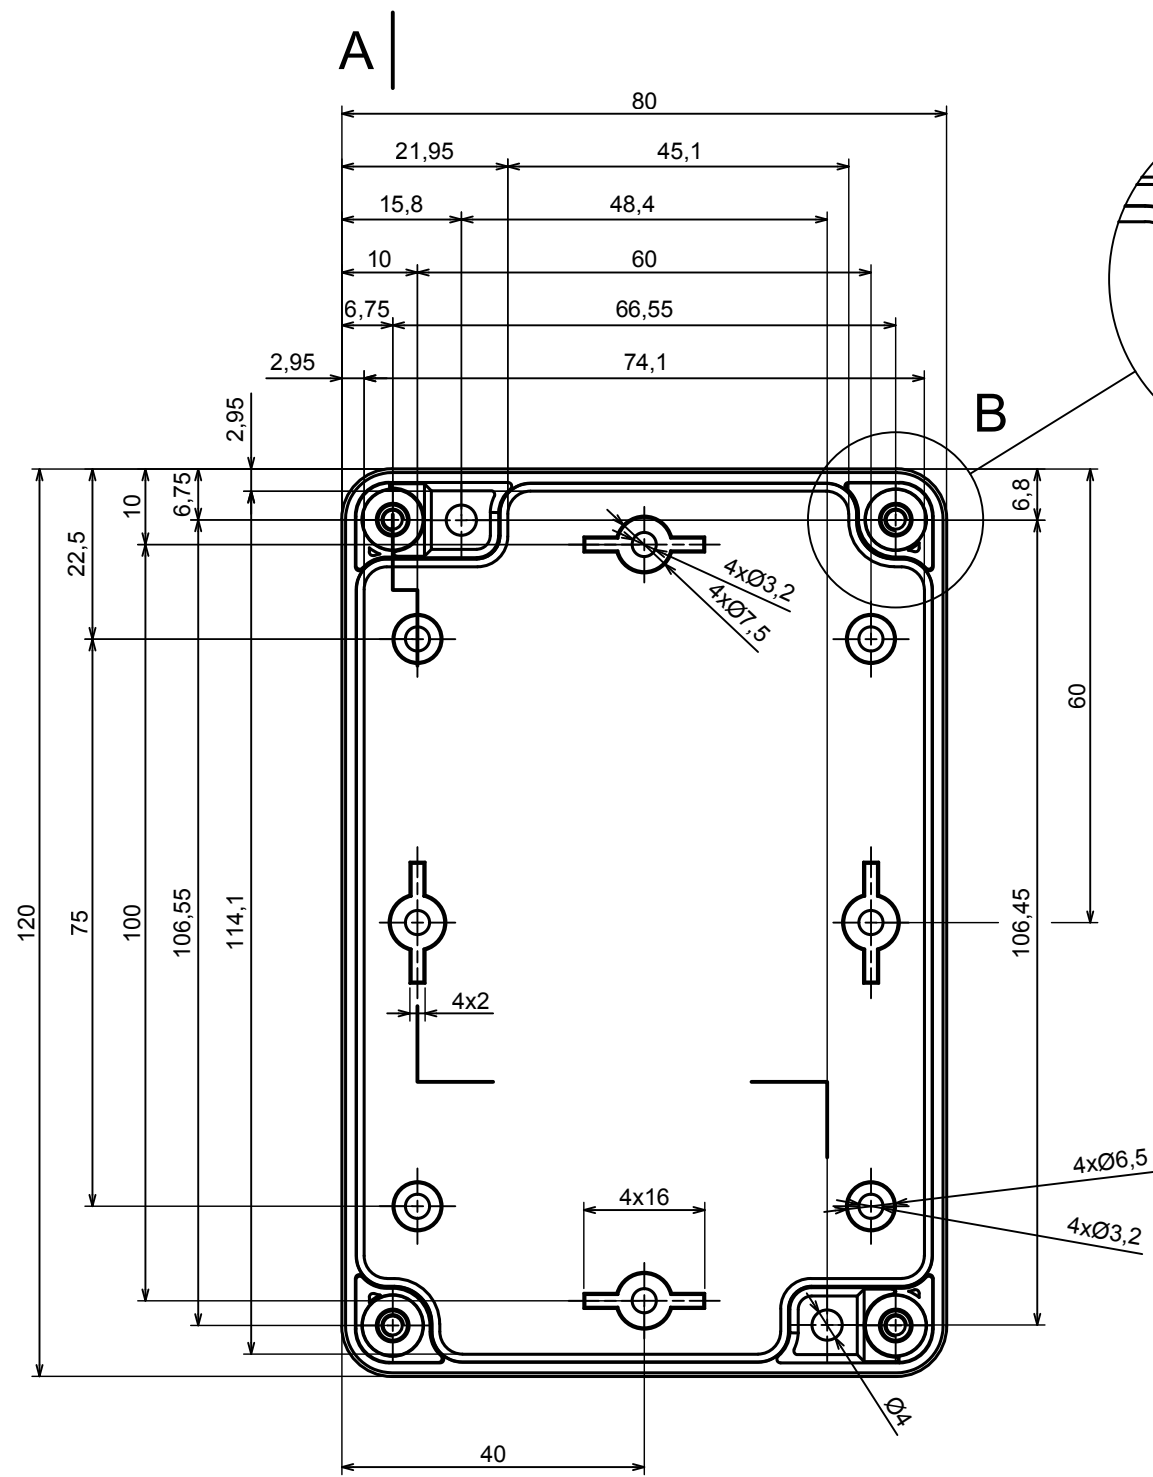

All rights reserved, Copyright Kradox 2019

Product model	Enclosure ZP120.80.60 TM - Assembly
---------------	-------------------------------------

Format: A3	Material: PC, ABS
------------	-------------------

Scale 1:1	Tolerance: +/- 0.5
-----------	--------------------

B (2:1)

A-A

C (2:1)

A |

All rights reserved, Copyright Kradox 2019

Product model: Enclosure ZP120.80.60 TM - Assembly - Base ZP120.80.45 TM

Format: A3 Material: PC, ABS

Scale 1:1 Tolerance: +/- 0.5

A |

All rights reserved, Copyright Kradox 2019

Product model: Enclosure ZP120.80.60 TM - Assembly - Cover ZP120.80.15

Format: A3 Material: PC, ABS

Scale 1:1 Tolerance: +/- 0.5

X-ON Electronics