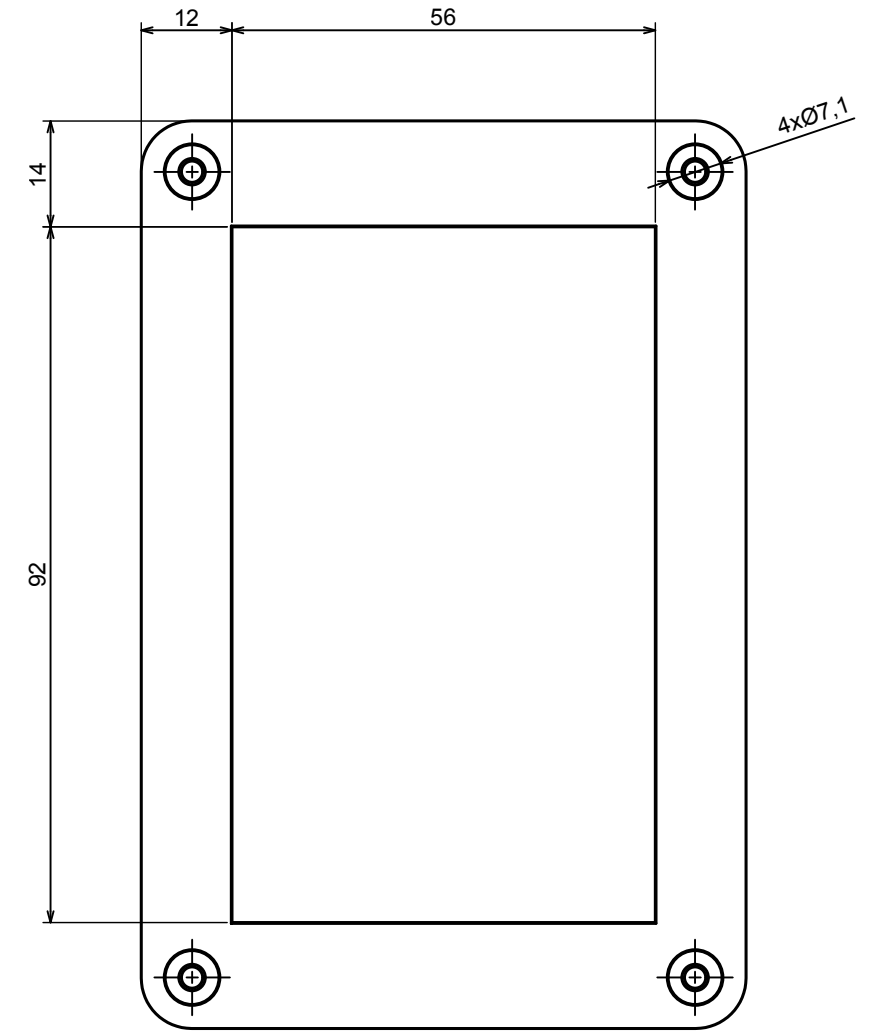

All rights reserved, Copyright Kradox 2019

Product model	Enclosure ZP120.80.60 TM - Assembly
---------------	-------------------------------------

Format: A3	Material: PC, ABS
------------	-------------------

Scale 1:1	Tolerance: +/- 0.5
-----------	--------------------

B (2:1)

A-A

C (2:1)

A |

All rights reserved, Copyright Kradox 2019	
Product model	Enclosure ZP120.80.60 TM - Assembly - Base ZP120.80.45 TM
Format: A3	Material: PC, ABS
Scale 1:1	Tolerance: +/- 0.5

A |

All rights reserved, Copyright Kradox 2019		
Product model	Enclosure ZP120.80.60 TM - Assembly - Cover ZP120.80.15	
Format: A3	Material: PC, ABS	
Scale 1:1	Tolerance: +/- 0.5	

X-ON Electronics

Largest Supplier of Electrical and Electronic Components