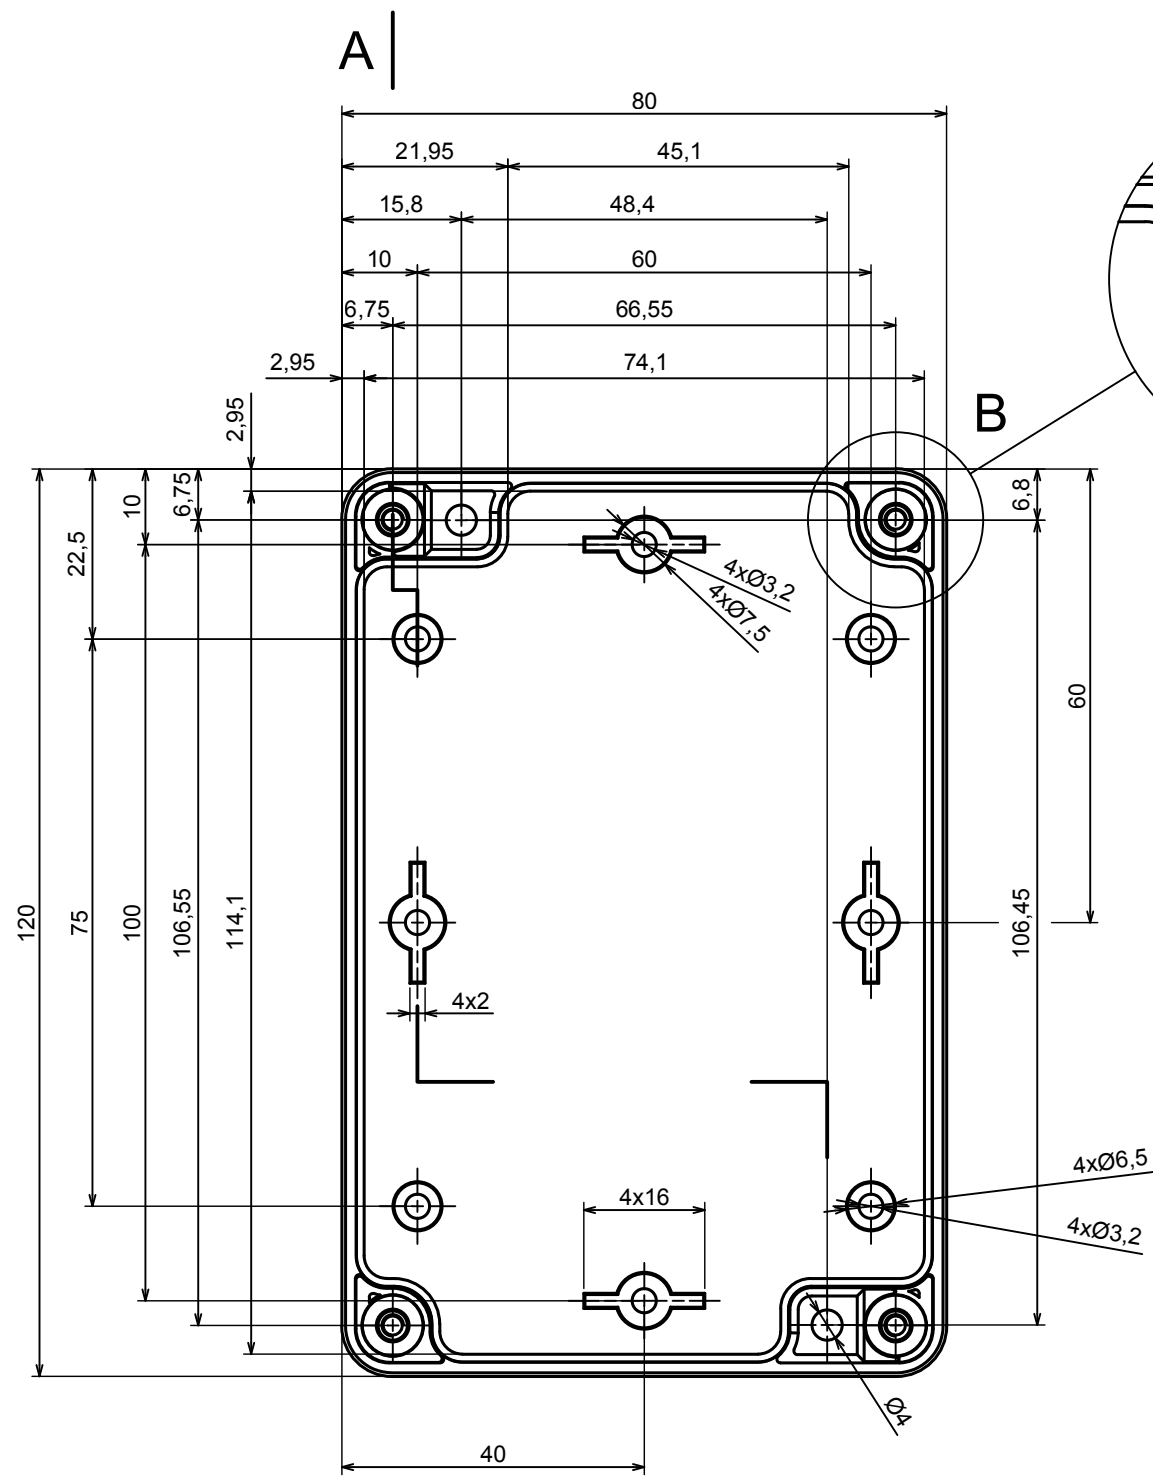

All rights reserved, Copyright Kradox 2019

Product model	Enclosure ZP120.80.60 TM - Assembly
---------------	-------------------------------------

Format: A3	Material: PC, ABS
------------	-------------------

Scale 1:1	Tolerance: +/- 0.5
-----------	--------------------

B (2:1)

A-A

C (2:1)

A |

All rights reserved, Copyright Kradox 2019	
Product model	Enclosure ZP120.80.60 TM - Assembly - Base ZP120.80.45 TM
Format: A3	Material: PC, ABS
Scale 1:1	Tolerance: +/- 0.5

A |

All rights reserved, Copyright Kradox 2019		
Product model	Enclosure ZP120.80.60 TM - Assembly - Cover ZP120.80.15	
Format: A3	Material: PC, ABS	
Scale 1:1	Tolerance: +/- 0.5	

X-ON Electronics

Largest Supplier of Electrical and Electronic Components