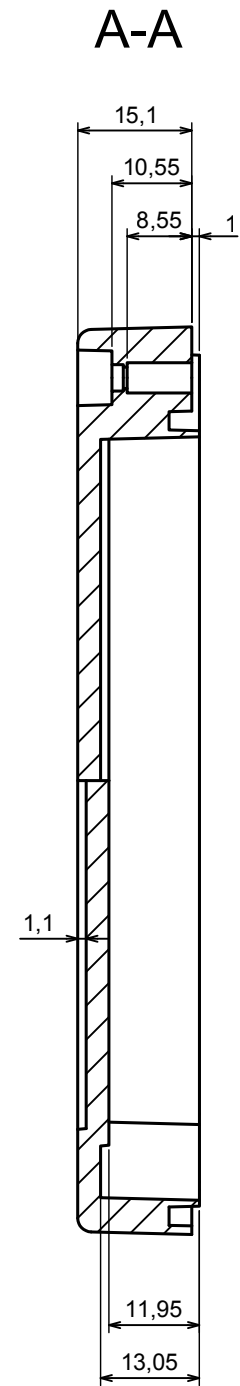

All rights reserved, Copyright Kradox 2019

Product model	Enclosure ZP120.80.60 TM - Assembly
---------------	-------------------------------------

Format: A3	Material: PC, ABS
------------	-------------------

Scale 1:1	Tolerance: +/- 0.5
-----------	--------------------

B (2:1)

A-A

C (2:1)

A |

All rights reserved, Copyright Kradox 2019	
Product model	Enclosure ZP120.80.60 TM - Assembly - Base ZP120.80.45 TM
Format: A3	Material: PC, ABS
Scale 1:1	Tolerance: +/- 0.5

A |

All rights reserved, Copyright Kradox 2019		
Product model	Enclosure ZP120.80.60 TM - Assembly - Cover ZP120.80.15	
Format: A3	Material: PC, ABS	
Scale 1:1	Tolerance: +/- 0.5	

X-ON Electronics

Largest Supplier of Electrical and Electronic Components