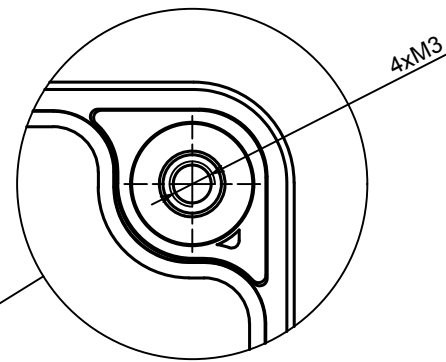

All rights reserved, Copyright Kradox 2019

Product model	Enclosure ZP120.80.60 TM - Assembly
---------------	-------------------------------------

Format: A3	Material: PC, ABS
------------	-------------------

Scale 1:1	Tolerance: +/- 0.5
-----------	--------------------

B (2:1)

A-A

C (2:1)

A |

All rights reserved, Copyright Kradox 2019	
Product model	Enclosure ZP120.80.60 TM - Assembly - Base ZP120.80.45 TM
Format: A3	Material: PC, ABS
Scale 1:1	Tolerance: +/- 0.5

A |

All rights reserved, Copyright Kradox 2019		
Product model	Enclosure ZP120.80.60 TM - Assembly - Cover ZP120.80.15	
Format: A3	Material: PC, ABS	
Scale 1:1	Tolerance: +/- 0.5	

X-ON Electronics

Largest Supplier of Electrical and Electronic Components