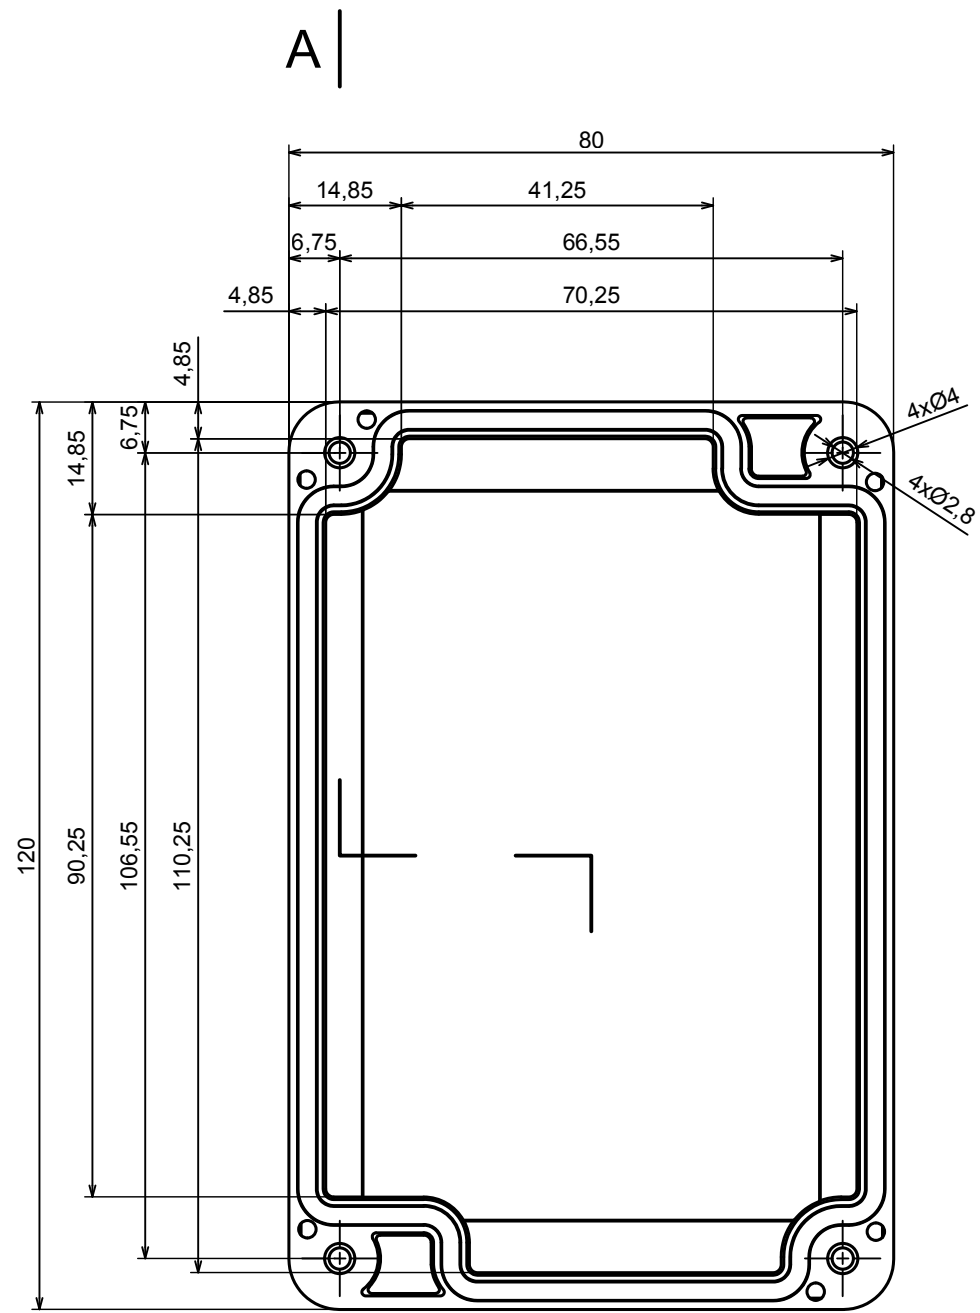

All rights reserved, Copyright Kradox 2019

Product model	Enclosure ZP120.80.60 TM - Assembly
---------------	-------------------------------------

Format: A3	Material: PC, ABS
------------	-------------------

Scale 1:1	Tolerance: +/- 0.5
-----------	--------------------

B (2:1)

A-A

C (2:1)

A |

All rights reserved, Copyright Kradox 2019	
Product model	Enclosure ZP120.80.60 TM - Assembly - Base ZP120.80.45 TM
Format: A3	Material: PC, ABS
Scale 1:1	Tolerance: +/- 0.5

A |

All rights reserved, Copyright Kradox 2019		
Product model	Enclosure ZP120.80.60 TM - Assembly - Cover ZP120.80.15	
Format: A3	Material: PC, ABS	
Scale 1:1	Tolerance: +/- 0.5	

X-ON Electronics

Largest Supplier of Electrical and Electronic Components