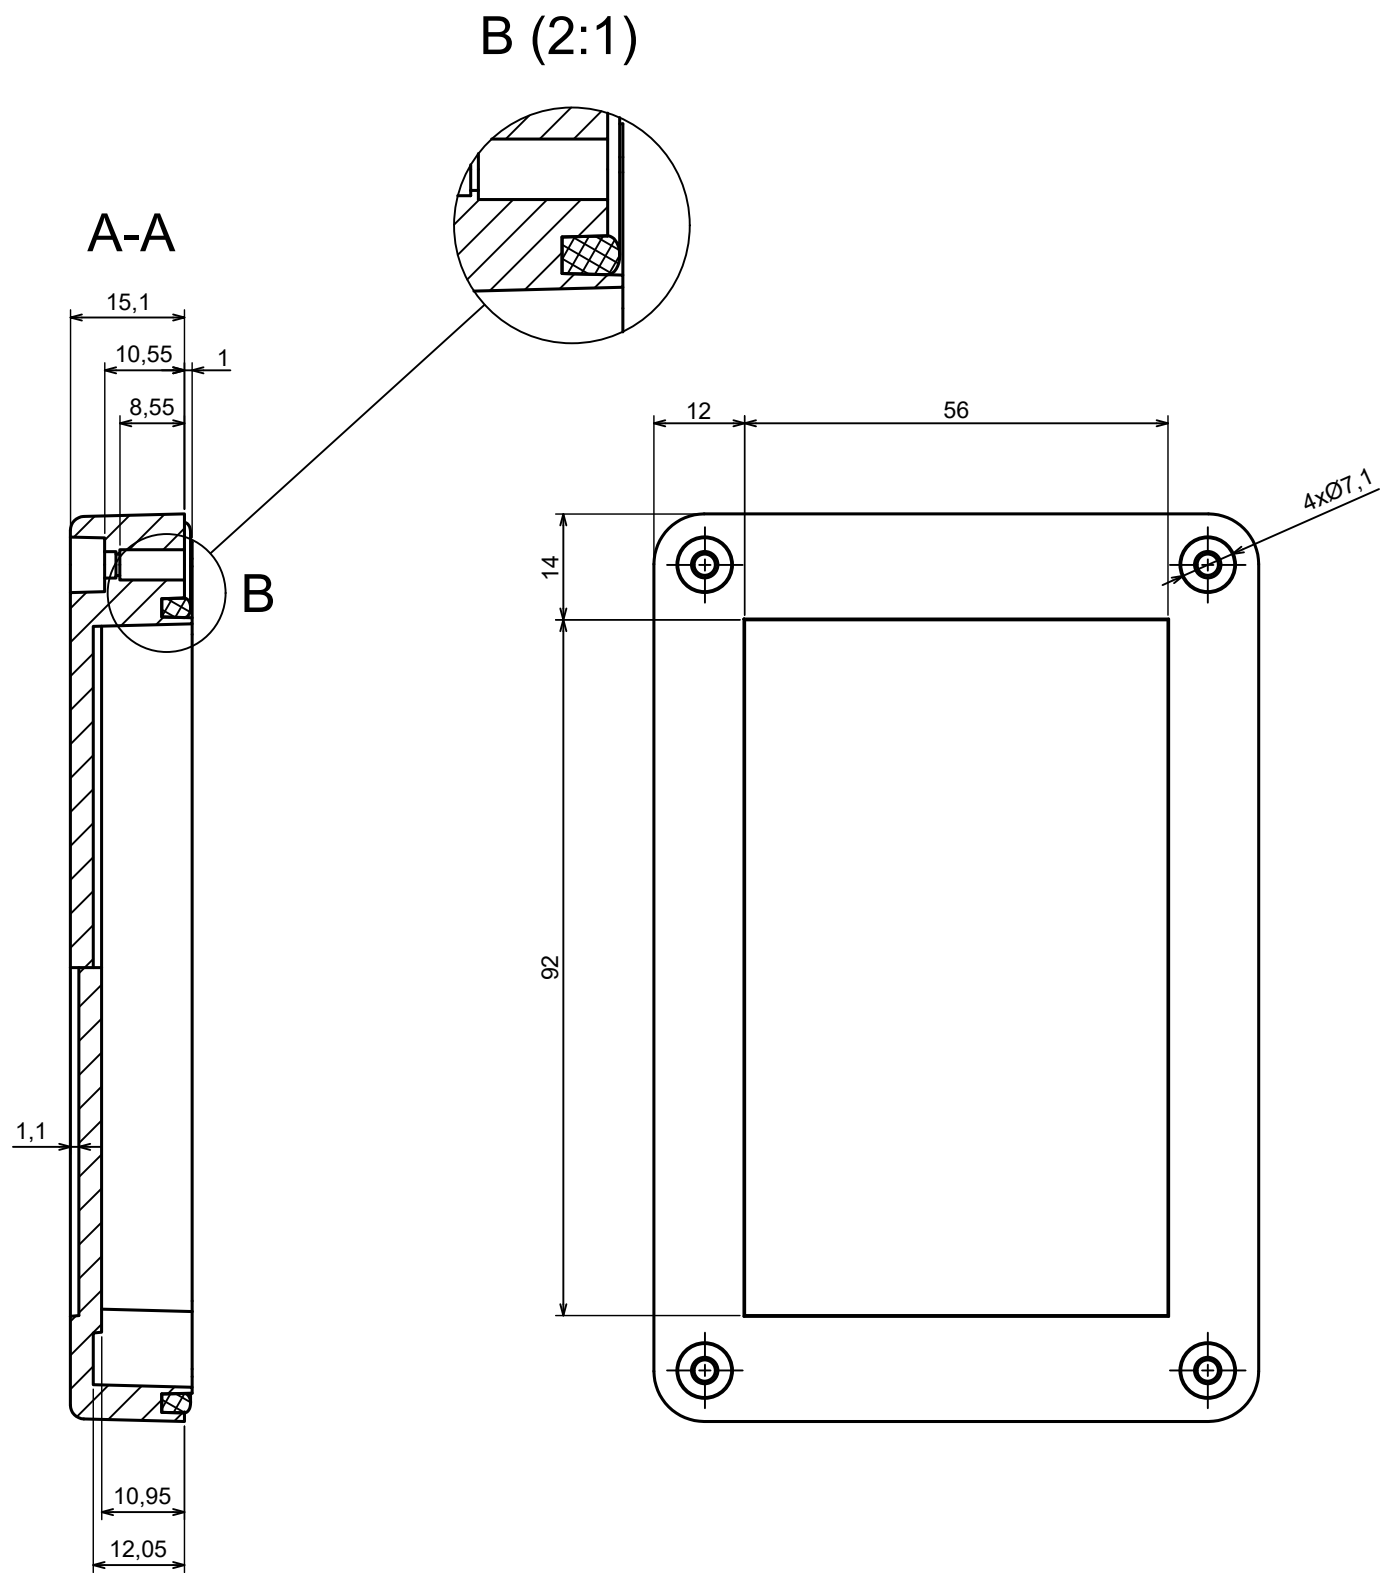

All rights reserved, Copyright Kradox 2023		
Product model	Enclosure ZP120.80.60Sb TM - Assembly	
Format: A3	Material: ASA	
Scale 1:1	Tolerance: +/- 0.5	

All rights reserved, Copyright Kradox 2023		
Product model	Enclosure ZP120.80.60Sb TM - Assembly - Base ZP120.80.45b TM	
Format: A3	Material: ASA	
Scale 1:1	Tolerance: +/- 0.5	

A |

All rights reserved, Copyright Kradox 2023

Product model: Enclosure ZP120.80.60Sb TM - Assembly - Cover ZP120.80.15Sb

Format: A3 Material: ASA

Scale 1:1 Tolerance: +/- 0.5

X-ON Electronics

Largest Supplier of Electrical and Electronic Components