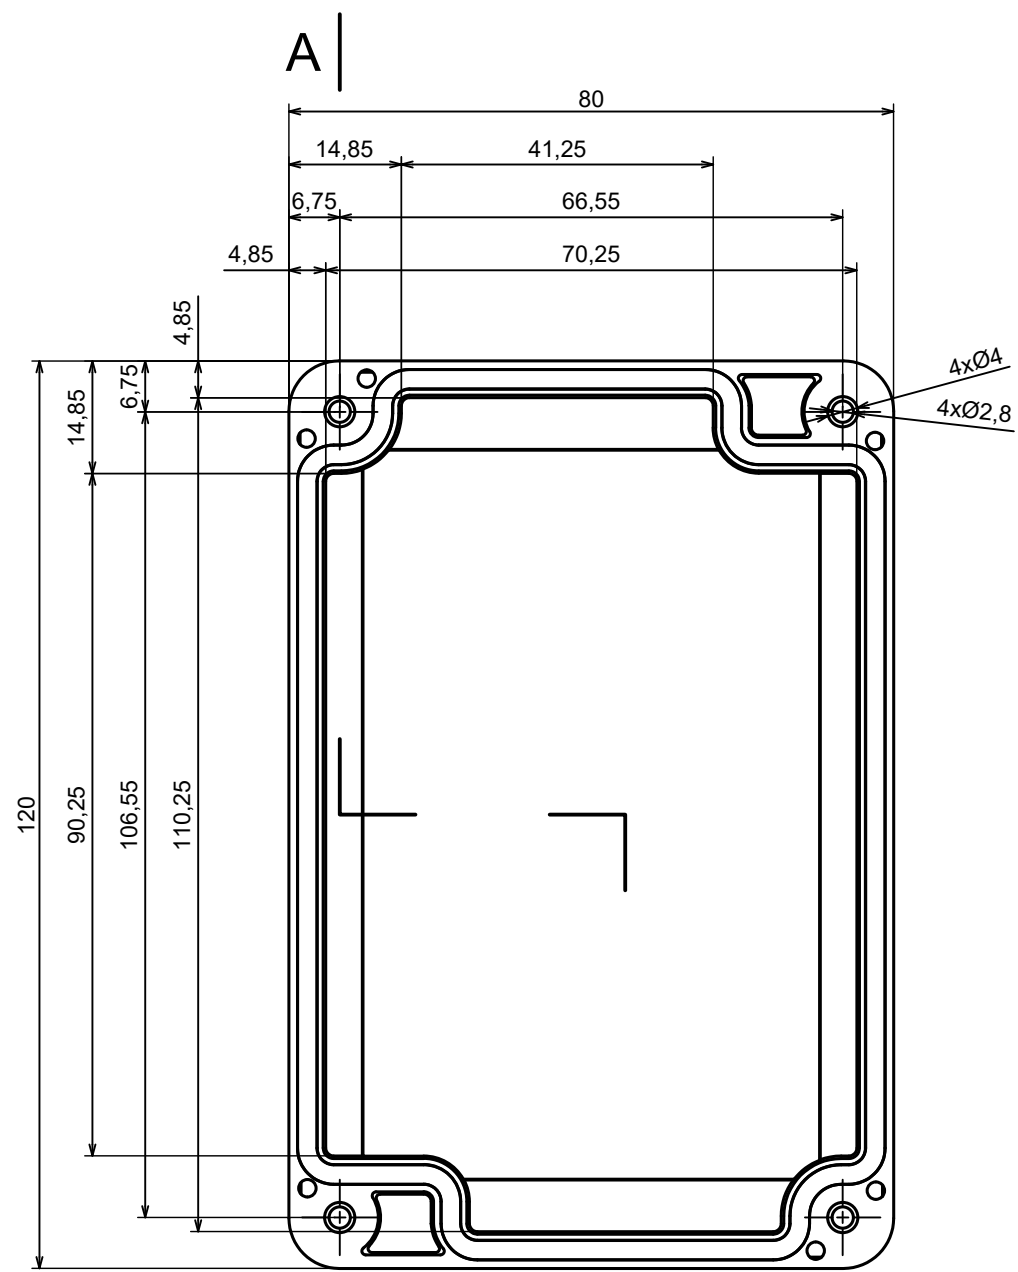

All rights reserved, Copyright Kradox 2023		
Product model	Enclosure ZP120.80.60Sb TM - Assembly	
Format: A3	Material: ASA	
Scale 1:1	Tolerance: +/- 0.5	

All rights reserved, Copyright Kradox 2023		
Product model	Enclosure ZP120.80.60Sb TM - Assembly - Base ZP120.80.45b TM	
Format: A3	Material: ASA	
Scale 1:1	Tolerance: +/- 0.5	

A |

All rights reserved, Copyright Kradox 2023

Product model: Enclosure ZP120.80.60Sb TM - Assembly - Cover ZP120.80.15Sb

Format: A3 Material: ASA

Scale 1:1 Tolerance: +/- 0.5

X-ON Electronics

Largest Supplier of Electrical and Electronic Components