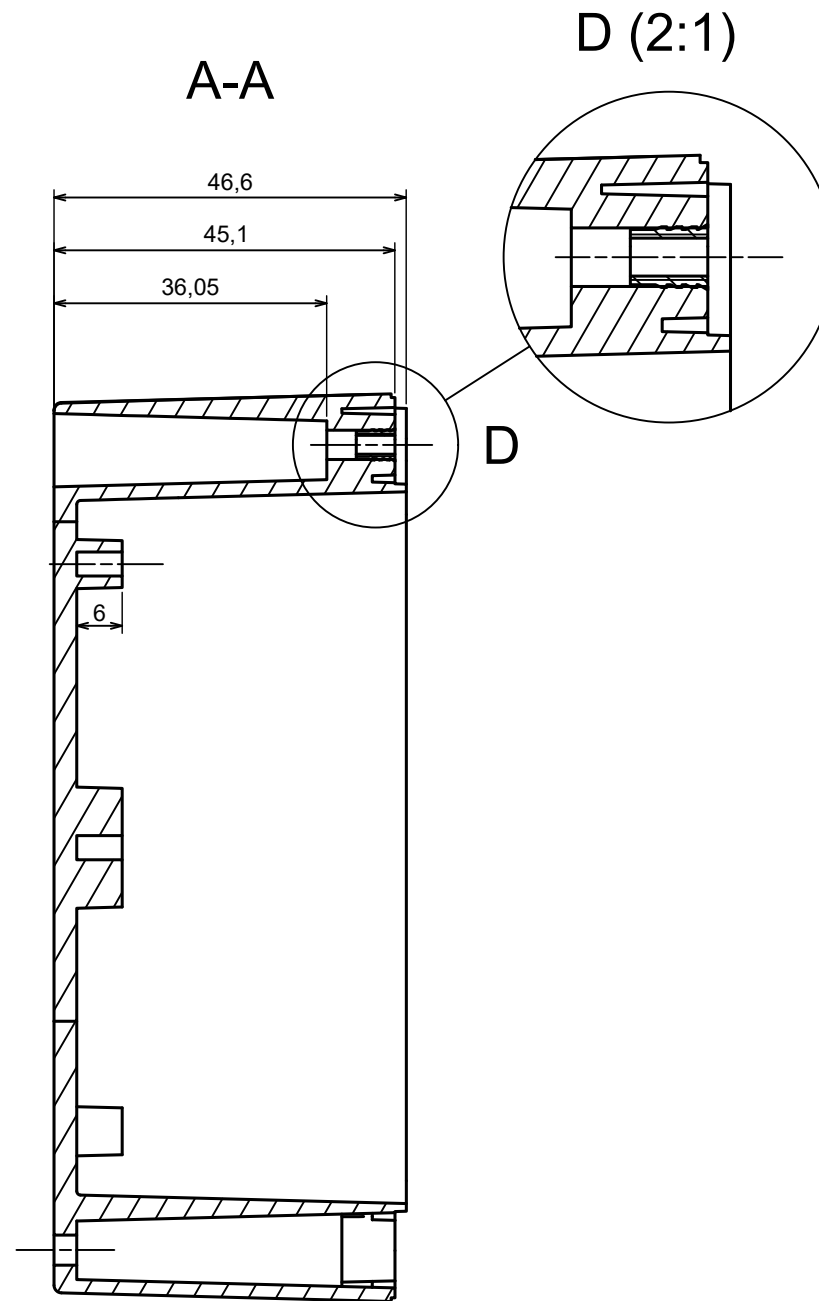

All rights reserved, Copyright Kradox 2023		
Product model	Enclosure ZP120.80.60Sb TM - Assembly	
Format: A3	Material: ASA	
Scale 1:1	Tolerance: +/- 0.5	

All rights reserved, Copyright Kradox 2023		
Product model	Enclosure ZP120.80.60Sb TM - Assembly - Base ZP120.80.45b TM	
Format: A3	Material: ASA	
Scale 1:1	Tolerance: +/- 0.5	

A |

All rights reserved, Copyright Kradox 2023

Product model: Enclosure ZP120.80.60Sb TM - Assembly - Cover ZP120.80.15Sb

Format: A3 Material: ASA

Scale 1:1 Tolerance: +/- 0.5

X-ON Electronics

Largest Supplier of Electrical and Electronic Components