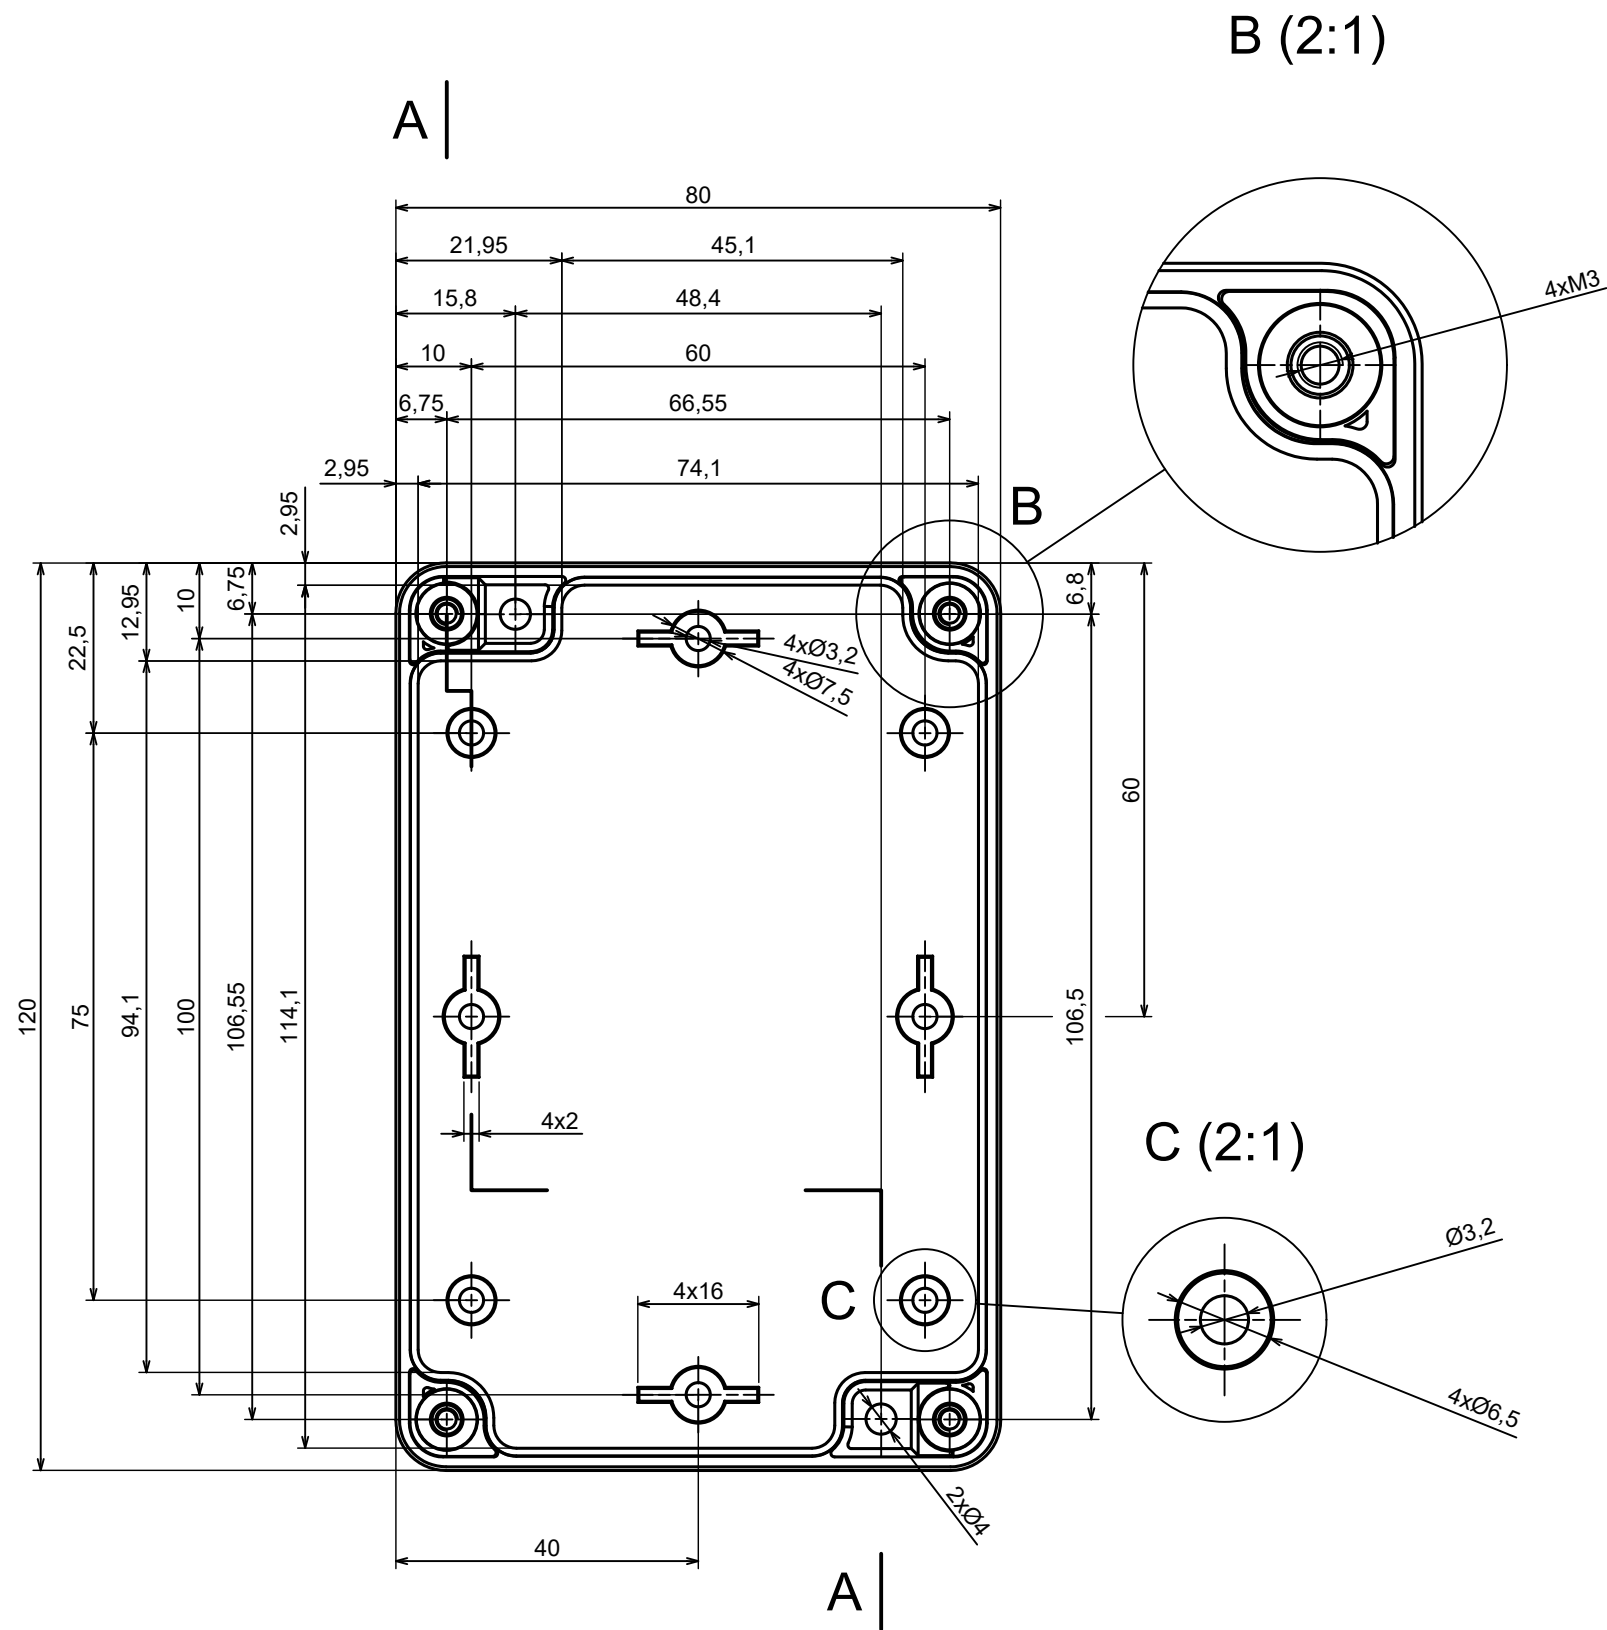

All rights reserved, Copyright Kradox 2023		
Product model	Enclosure ZP120.80.60Sb TM - Assembly	
Format: A3	Material: ASA	
Scale 1:1	Tolerance: +/- 0.5	

All rights reserved, Copyright Kradox 2023		
Product model	Enclosure ZP120.80.60Sb TM - Assembly - Base ZP120.80.45b TM	
Format: A3	Material: ASA	
Scale 1:1	Tolerance: +/- 0.5	

A |

All rights reserved, Copyright Kradox 2023

Product model: Enclosure ZP120.80.60Sb TM - Assembly - Cover ZP120.80.15Sb

Format: A3 Material: ASA

Scale 1:1 Tolerance: +/- 0.5

X-ON Electronics

Largest Supplier of Electrical and Electronic Components