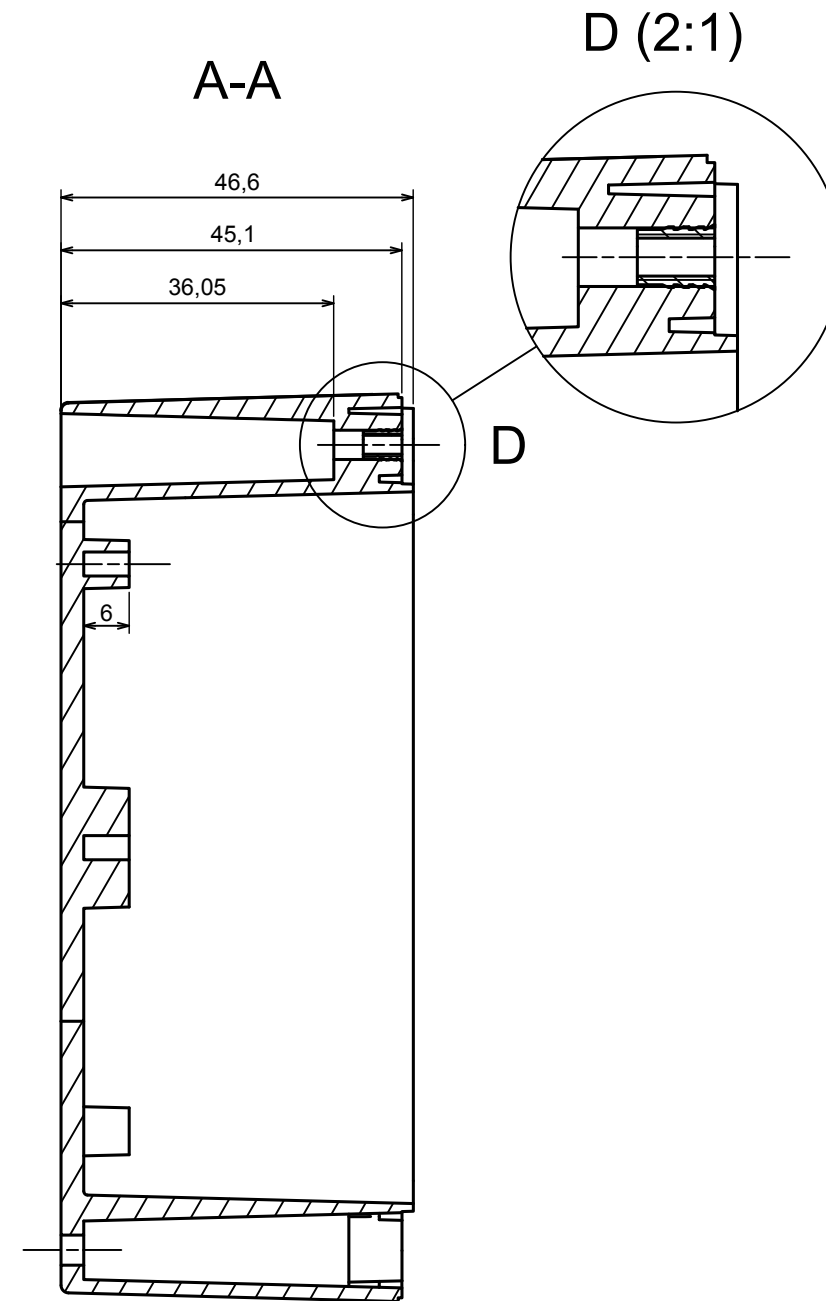

All rights reserved, Copyright Kradox 2019		
Product model	Enclosure ZP120.80.60S TM - Assembly	
Format: A3	Material: PC, ABS	
Scale 1:1	Tolerance: +/- 0.5	

All rights reserved, Copyright Kradox 2019	
Product model	Enclosure ZP120.80.60S TM - Assembly - Base ZP120.80.45 TM
Format: A3	Material: PC, ABS
Scale 1:1	Tolerance: +/- 0.5

A |

All rights reserved, Copyright Kradox 2019

Product model: Enclosure ZP120.80.60S TM - Assembly - Cover ZP120.80.15S

Format: A3 Material: PC, ABS

Scale 1:1 Tolerance: +/- 0.5