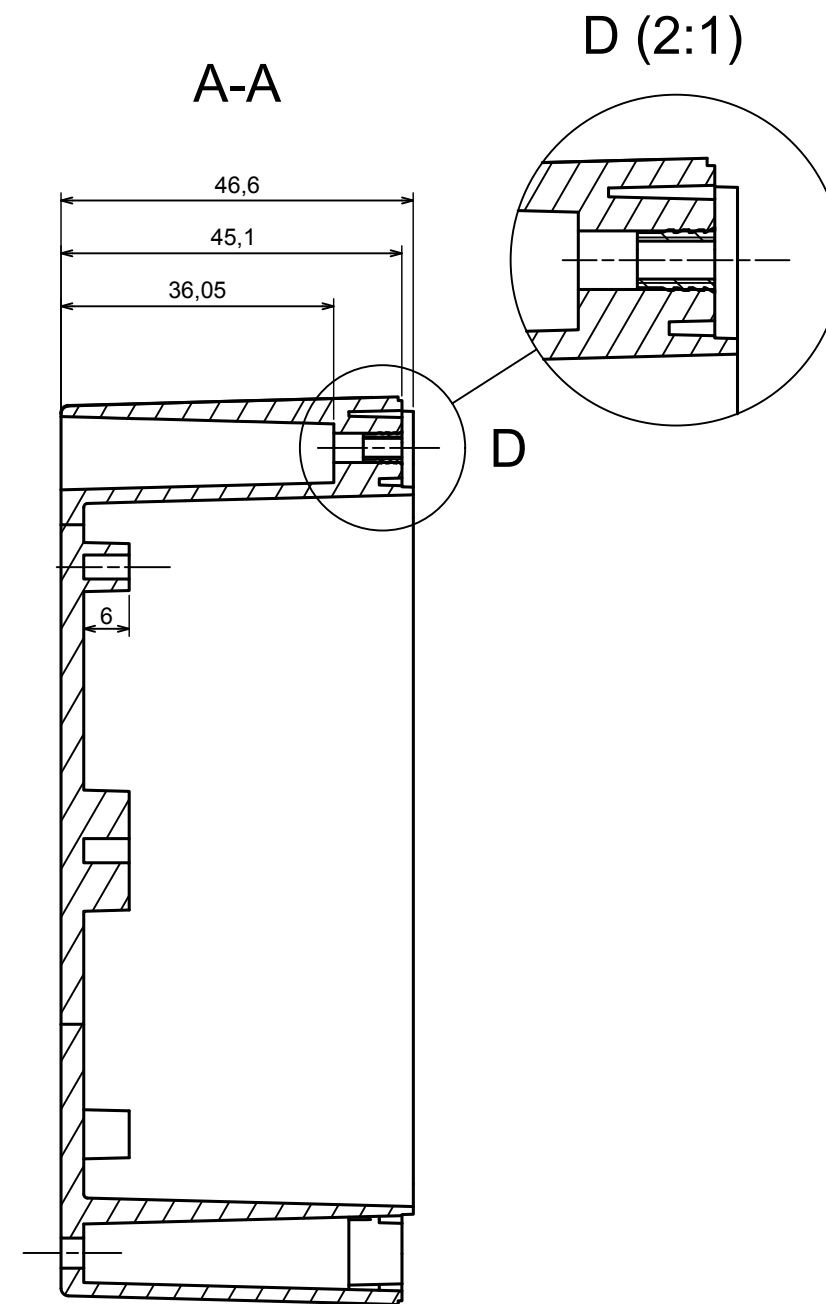

All rights reserved, Copyright Kradox 2019		
Product model	Enclosure ZP120.80.60S TM - Assembly	
Format: A3	Material: PC, ABS	
Scale 1:1	Tolerance: +/- 0.5	

All rights reserved, Copyright Kradox 2019	
Product model	Enclosure ZP120.80.60S TM - Assembly - Base ZP120.80.45 TM
Format: A3	Material: PC, ABS
Scale 1:1	Tolerance: +/- 0.5