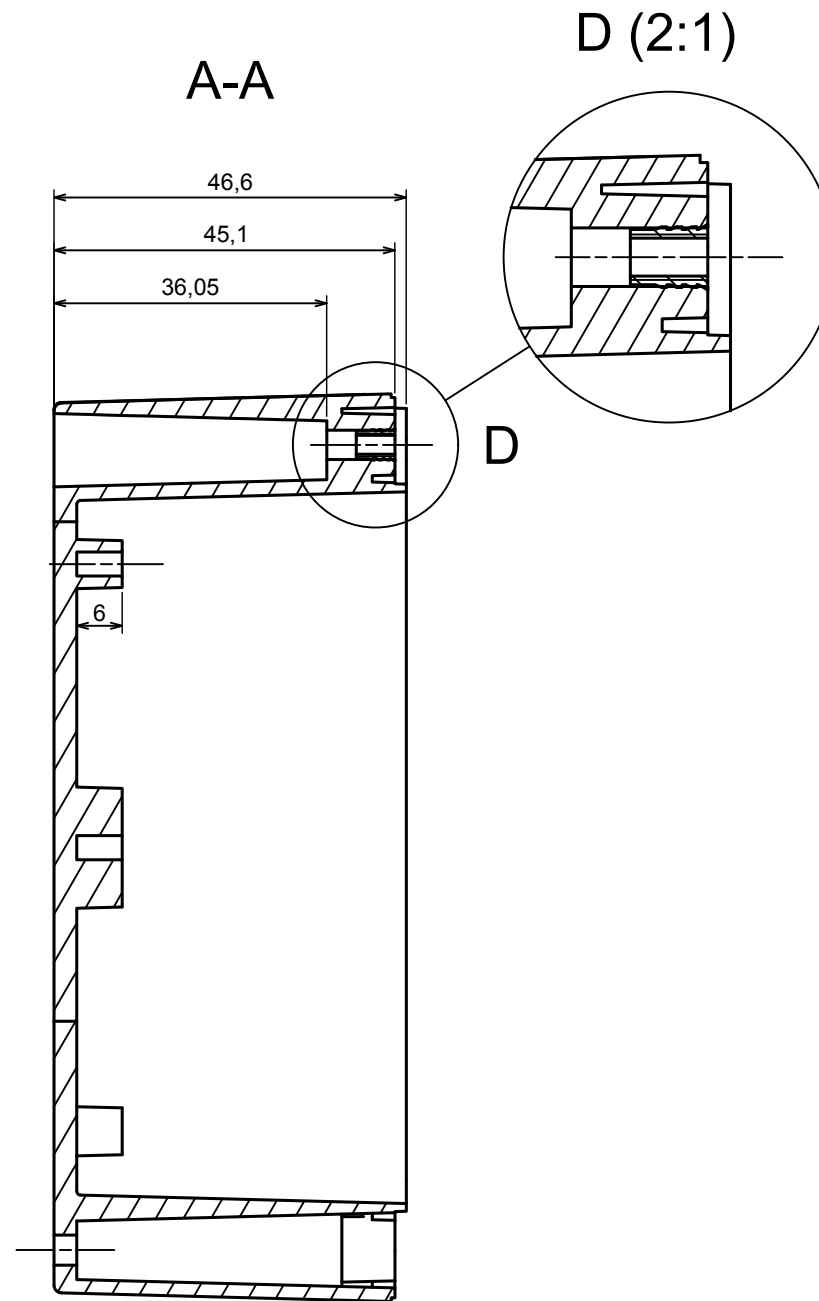

All rights reserved, Copyright Kradox 2019		
Product model	Enclosure ZP120.80.60S TM - Assembly	
Format: A3	Material: PC, ABS	
Scale 1:1	Tolerance: +/- 0.5	

All rights reserved, Copyright Kradox 2019	
Product model	Enclosure ZP120.80.60S TM - Assembly - Base ZP120.80.45 TM
Format: A3	Material: PC, ABS
Scale 1:1	Tolerance: +/- 0.5

A |

All rights reserved, Copyright Kradox 2019

Product model: Enclosure ZP120.80.60S TM - Assembly - Cover ZP120.80.15S

Format: A3 Material: PC, ABS

Scale 1:1 Tolerance: +/- 0.5

X-ON Electronics

Largest Supplier of Electrical and Electronic Components