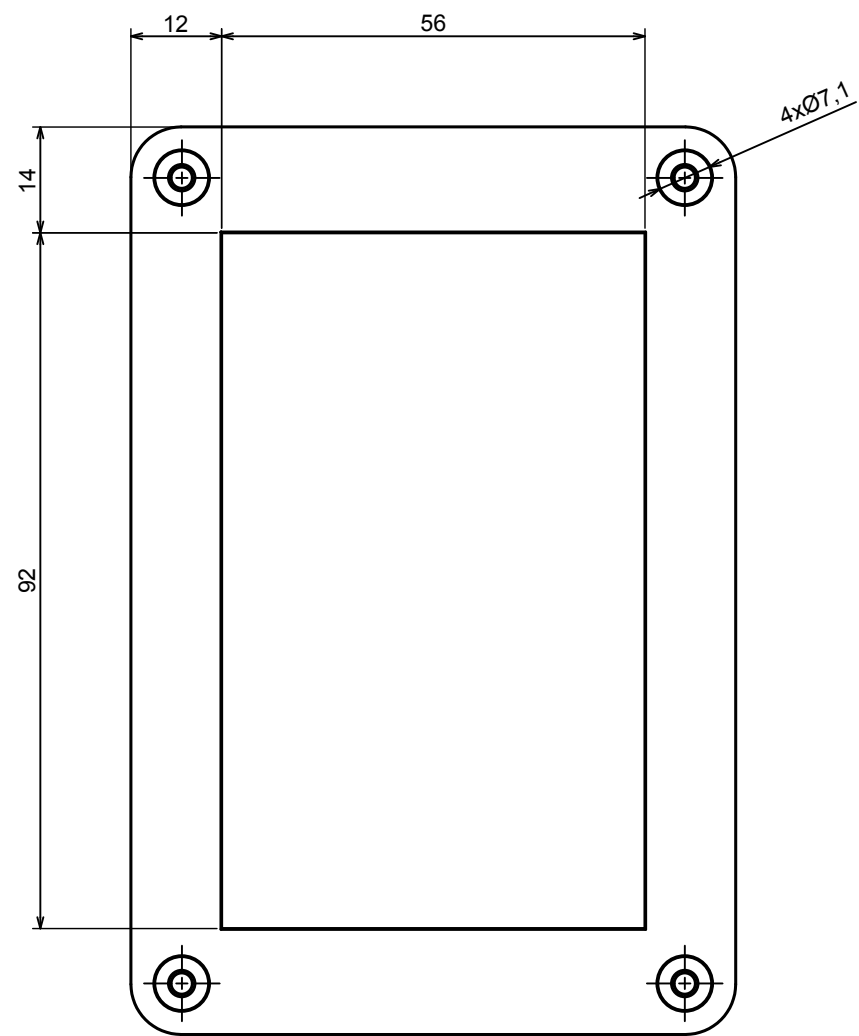

All rights reserved, Copyright Kradox 2019		
Product model	Enclosure ZP120.80.60S TM - Assembly	
Format: A3	Material: PC, ABS	
Scale 1:1	Tolerance: +/- 0.5	

All rights reserved, Copyright Kradox 2019	
Product model	Enclosure ZP120.80.60S TM - Assembly - Base ZP120.80.45 TM
Format: A3	Material: PC, ABS
Scale 1:1	Tolerance: +/- 0.5

A |

All rights reserved, Copyright Kradox 2019

Product model: Enclosure ZP120.80.60S TM - Assembly - Cover ZP120.80.15S

Format: A3 Material: PC, ABS

Scale 1:1 Tolerance: +/- 0.5

X-ON Electronics

Largest Supplier of Electrical and Electronic Components