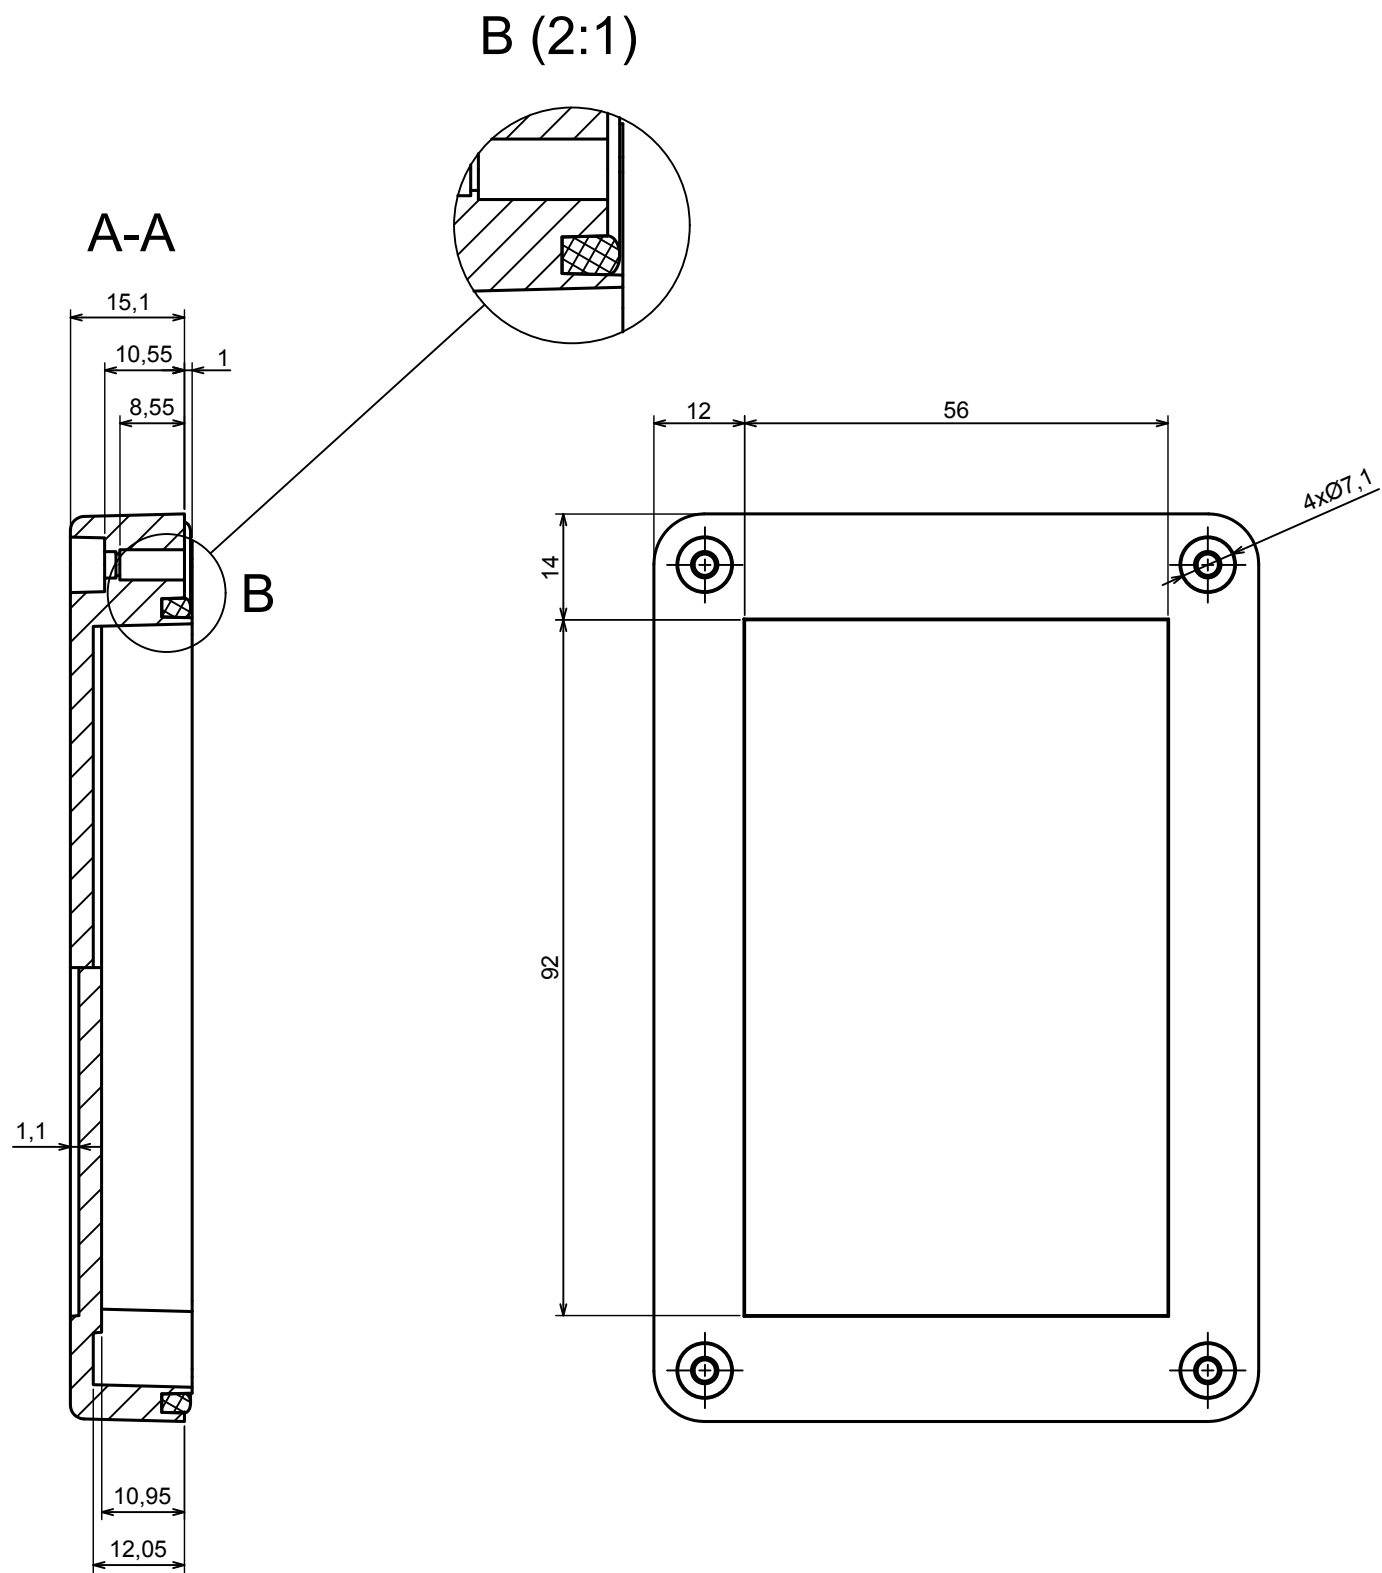

All rights reserved, Copyright Kradox 2019		
Product model	Enclosure ZP120.80.60S TM - Assembly	
Format: A3	Material: PC, ABS	
Scale 1:1	Tolerance: +/- 0.5	

All rights reserved, Copyright Kradox 2019	
Product model	Enclosure ZP120.80.60S TM - Assembly - Base ZP120.80.45 TM
Format: A3	Material: PC, ABS
Scale 1:1	Tolerance: +/- 0.5

A |

All rights reserved, Copyright Kradox 2019

Product model: Enclosure ZP120.80.60S TM - Assembly - Cover ZP120.80.15S

Format: A3 Material: PC, ABS

Scale 1:1 Tolerance: +/- 0.5

X-ON Electronics

Largest Supplier of Electrical and Electronic Components