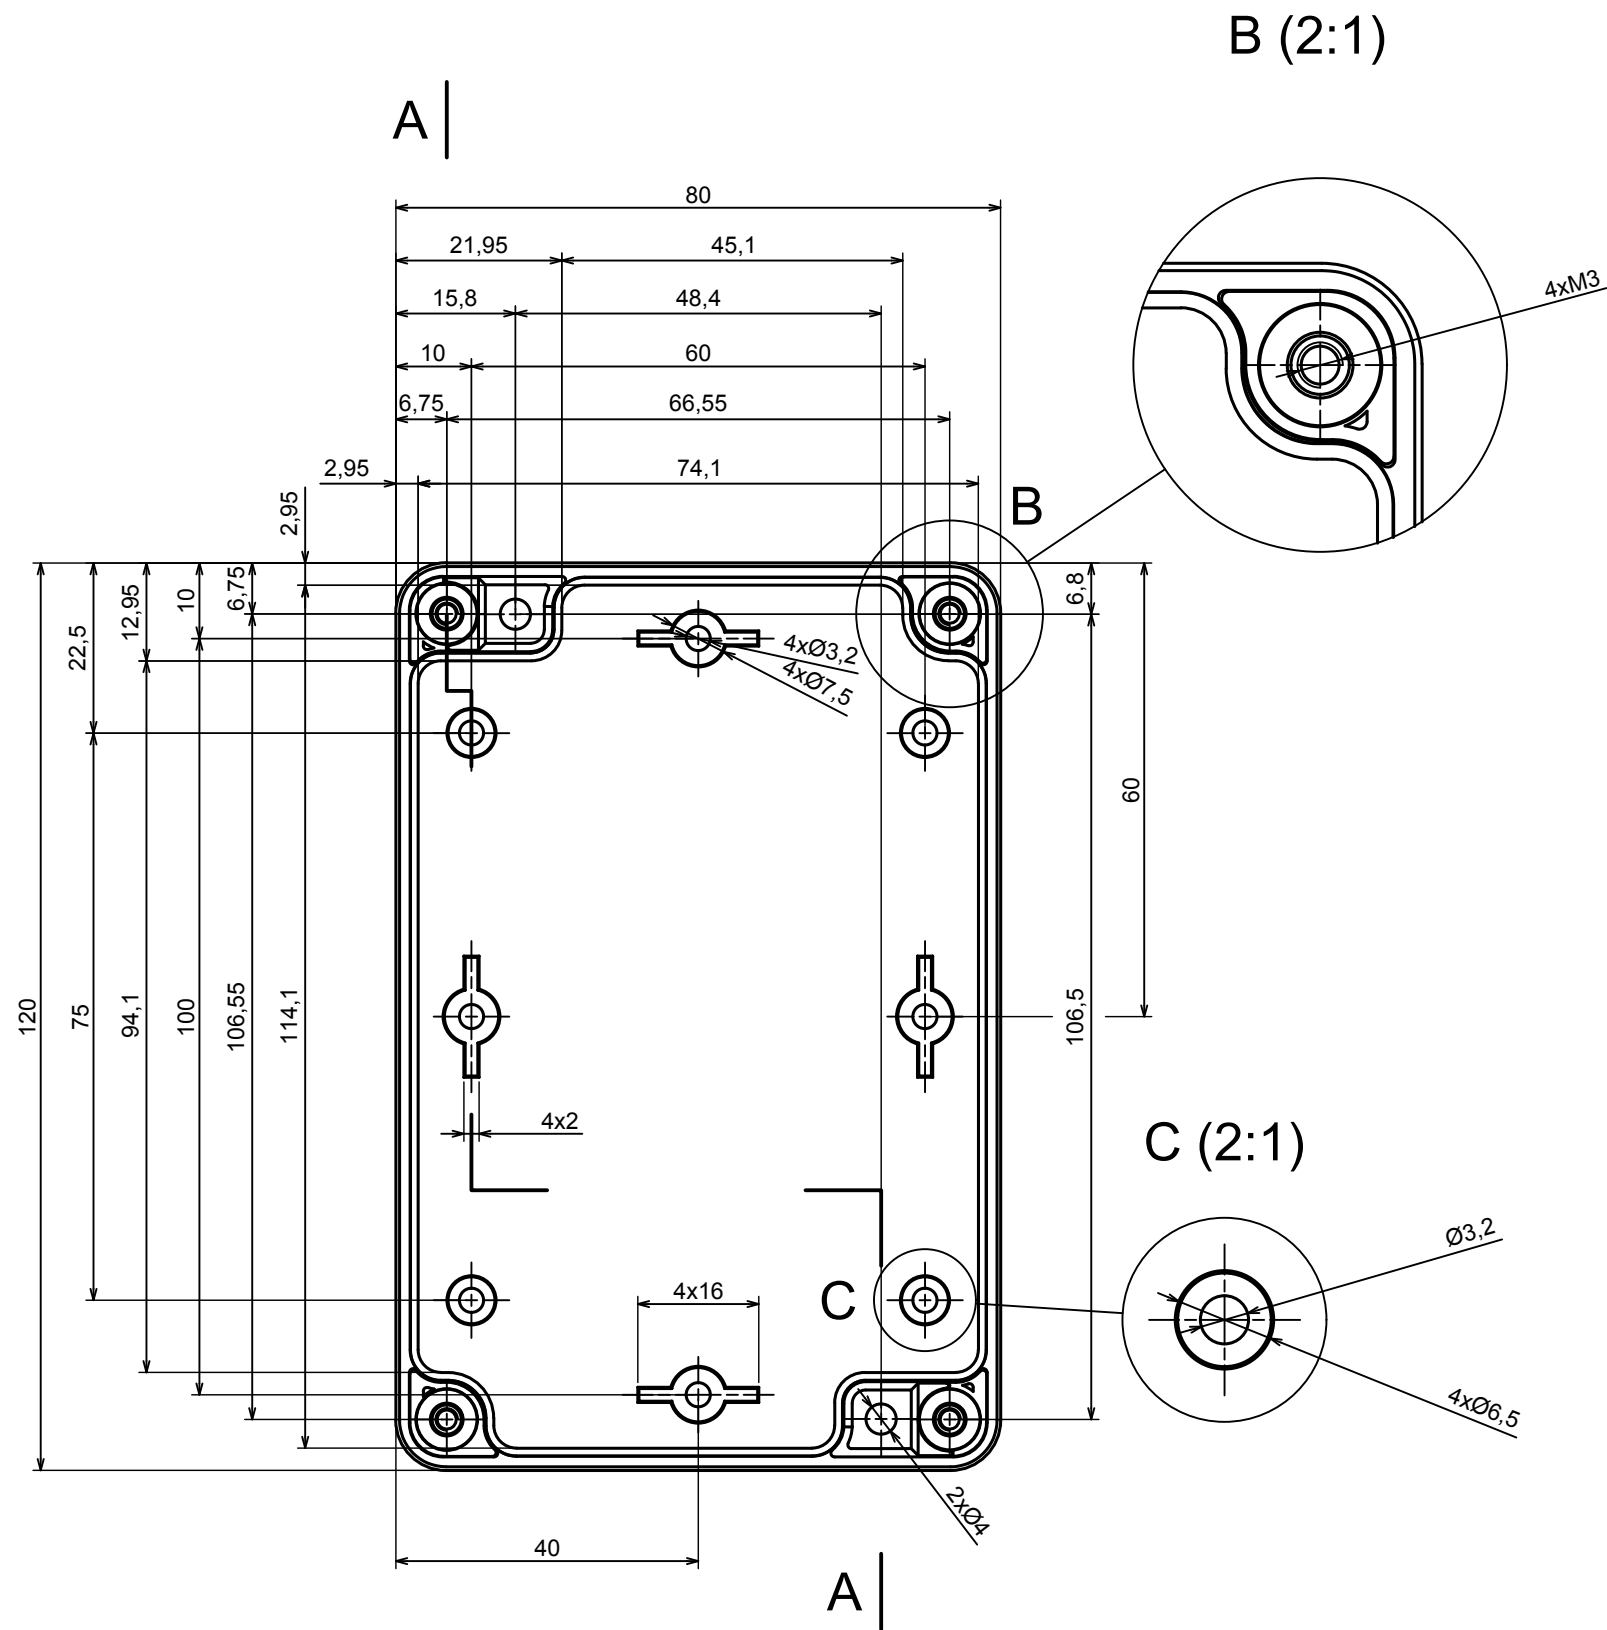

All rights reserved, Copyright Kradox 2019		
Product model	Enclosure ZP120.80.60S TM - Assembly	
Format: A3	Material: PC, ABS	
Scale 1:1	Tolerance: +/- 0.5	

All rights reserved, Copyright Kradox 2019	
Product model	Enclosure ZP120.80.60S TM - Assembly - Base ZP120.80.45 TM
Format: A3	Material: PC, ABS
Scale 1:1	Tolerance: +/- 0.5

A |

All rights reserved, Copyright Kradox 2019

Product model: Enclosure ZP120.80.60S TM - Assembly - Cover ZP120.80.15S

Format: A3 Material: PC, ABS

Scale 1:1 Tolerance: +/- 0.5

X-ON Electronics

Largest Supplier of Electrical and Electronic Components