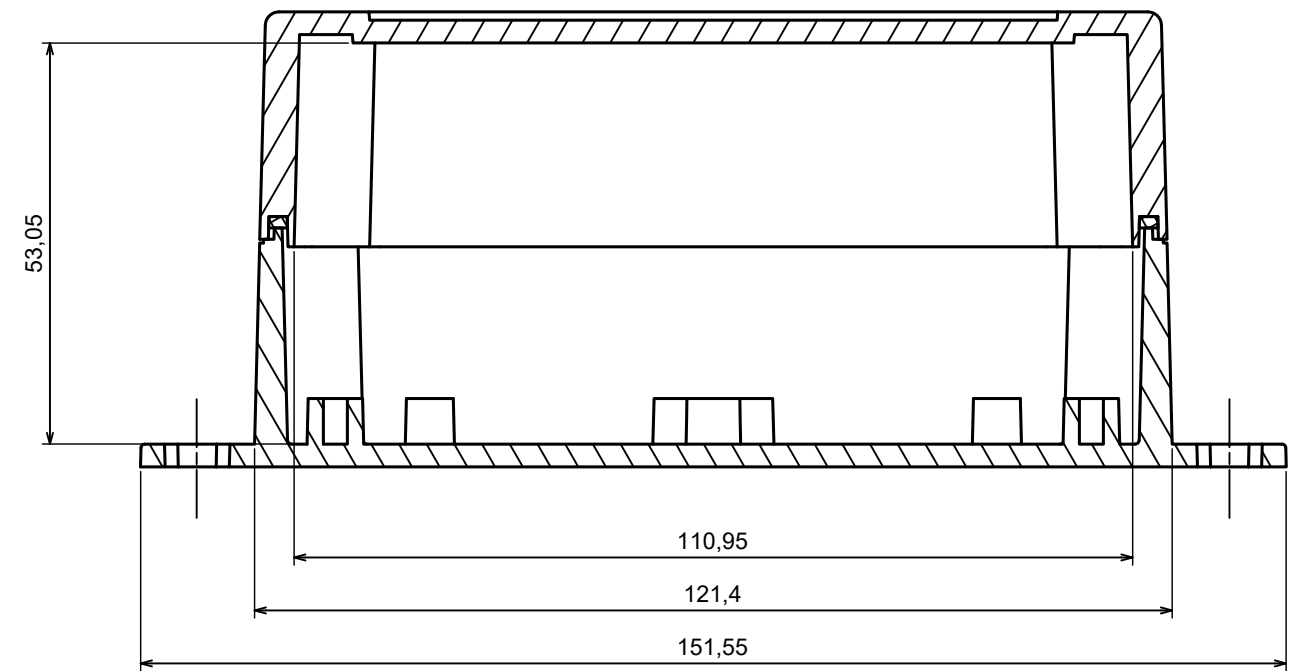

A |

A |

A-A

All rights reserved, Copyright Kradox 2023

Product model Enclosure ZP120.80.60Sub TM - Assembly

Format: A3 Material: ASA

Scale 1:1 Tolerance: +/- 0.5

All rights reserved, Copyright Kradox 2023		
Product model	Enclosure ZP120.80.60SUb TM - Base ZP120.80 30Ub TM	
Format: A3	Material: ASA	
Scale 1:1	Tolerance: +/- 0.5	

A |

All rights reserved, Copyright Kradox 2023		
Product model	Enclosure ZP120.80.60Sub TM - Cover ZP120.80.30Sb	
Format: A3	Material: ASA	
Scale 1:1	Tolerance: +/- 0.5	