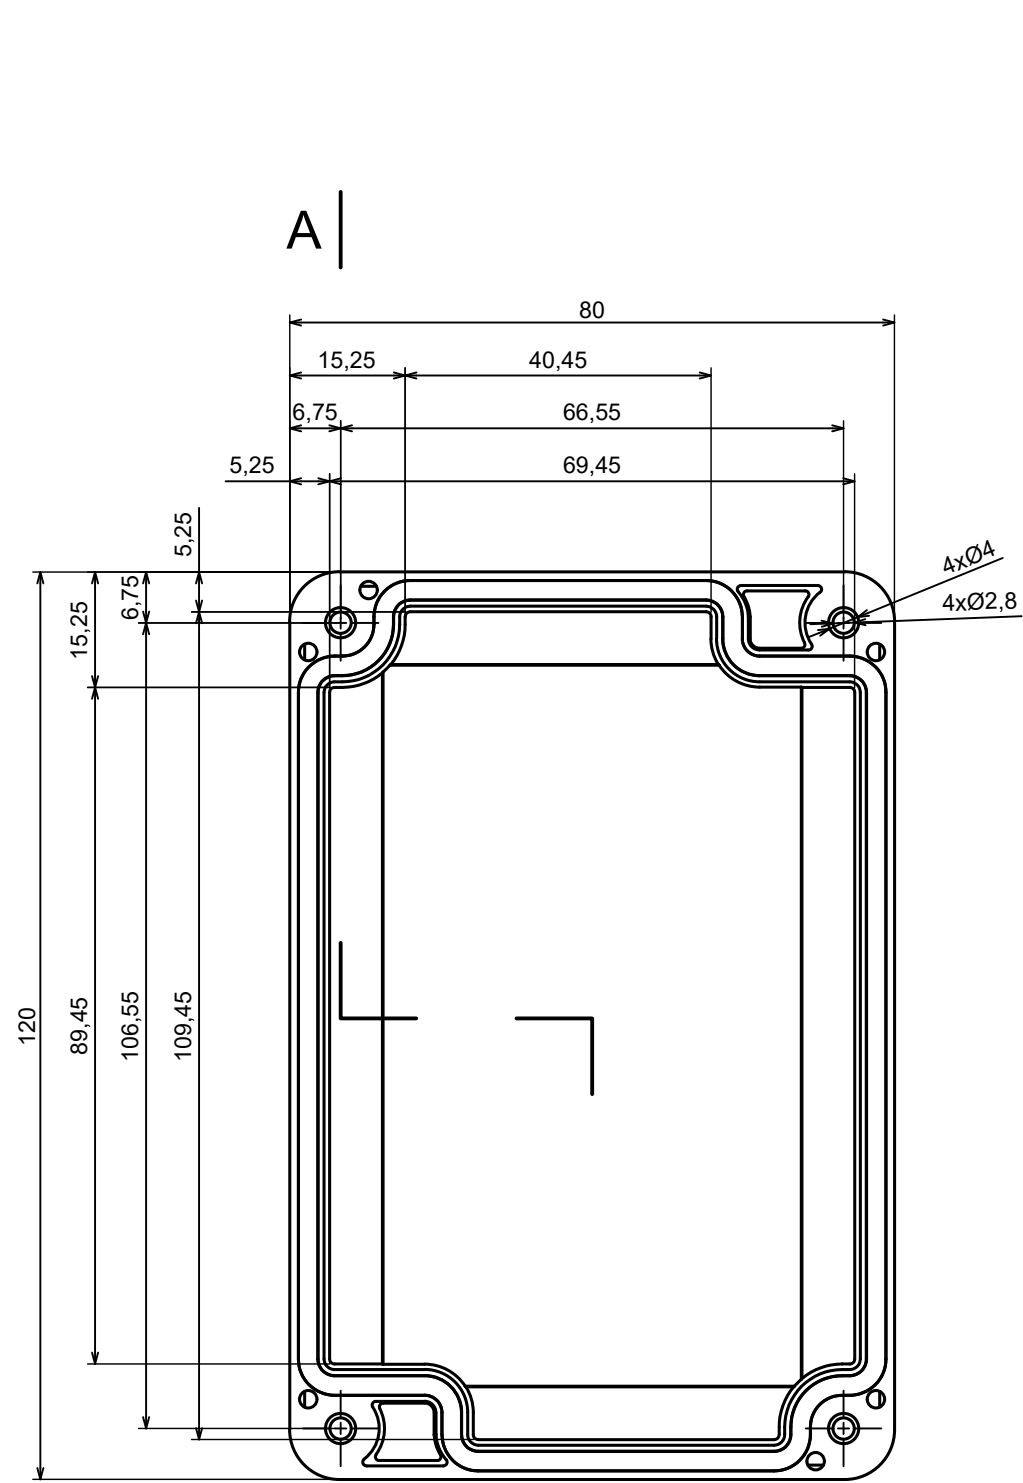

A |

A |

A-A

All rights reserved, Copyright Kradox 2023

Product model Enclosure ZP120.80.60Sub TM - Assembly

Format: A3 Material: ASA

Scale 1:1 Tolerance: +/- 0.5

All rights reserved, Copyright Kradox 2023		
Product model	Enclosure ZP120.80.60SUb TM - Base ZP120.80 30Ub TM	
Format: A3	Material: ASA	
Scale 1:1	Tolerance: +/- 0.5	

A |

All rights reserved, Copyright Kradox 2023		
Product model	Enclosure ZP120.80.60Sub TM - Cover ZP120.80.30Sb	
Format: A3	Material: ASA	
Scale 1:1	Tolerance: +/- 0.5	