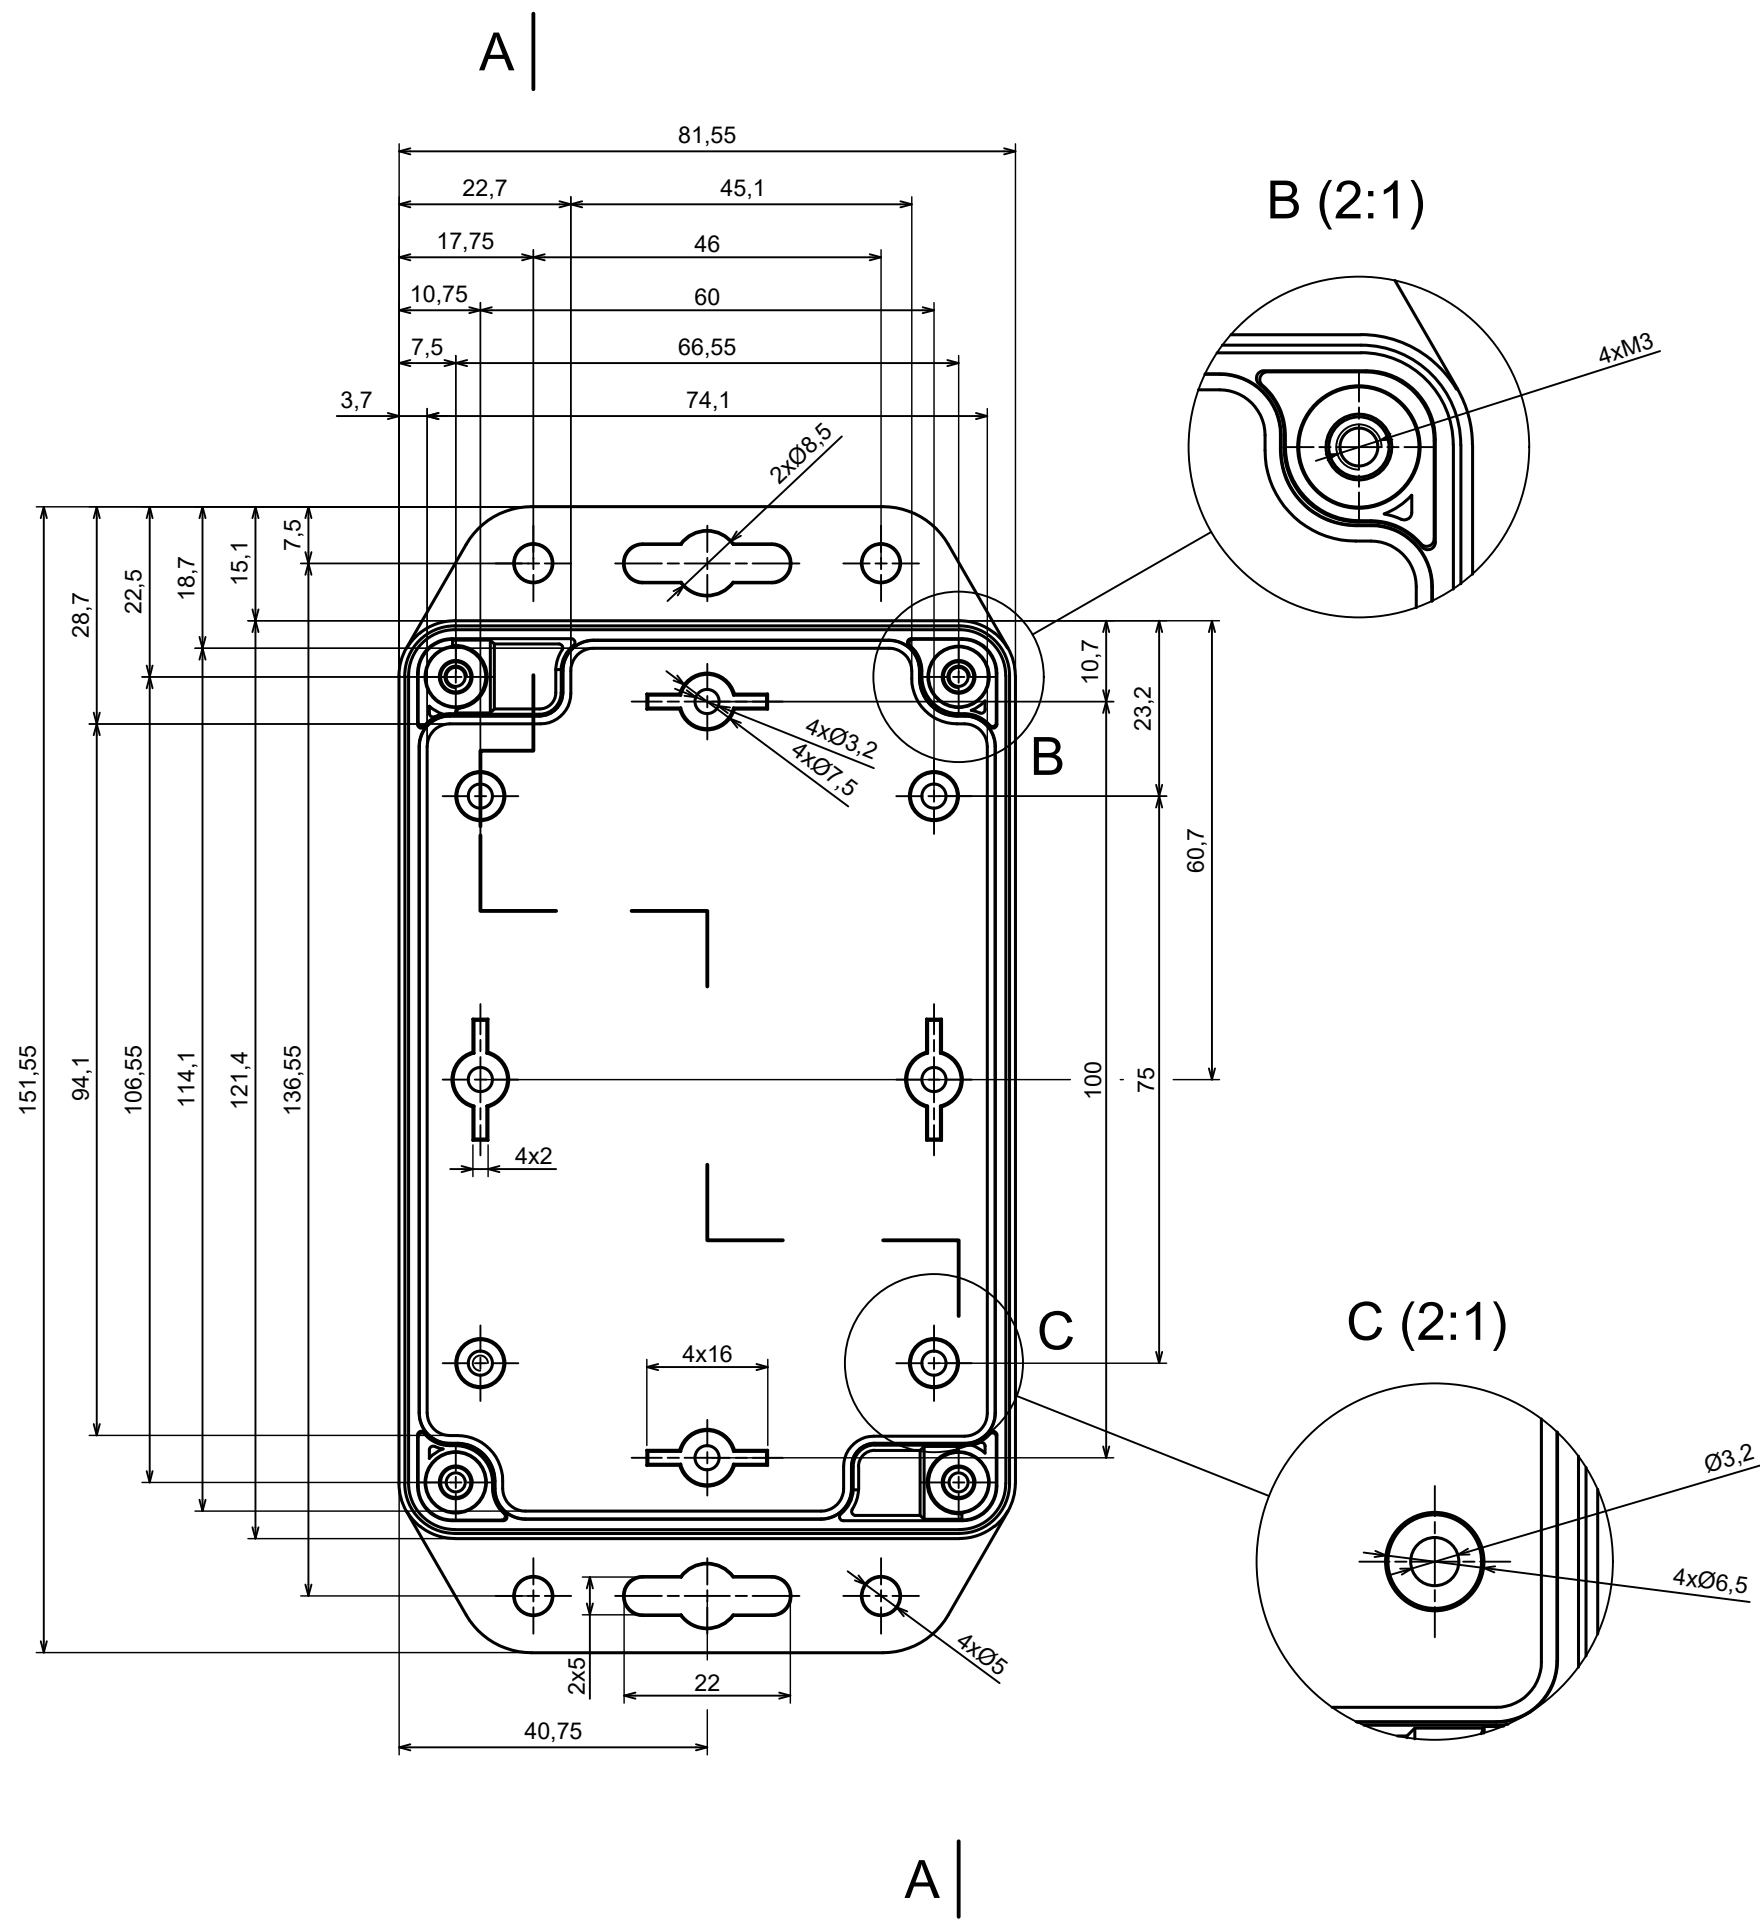

A |

A |

A-A

All rights reserved, Copyright Kradox 2023

Product model Enclosure ZP120.80.60Sub TM - Assembly

Format: A3 Material: ASA

Scale 1:1 Tolerance: +/- 0.5

All rights reserved, Copyright Kradox 2023		
Product model	Enclosure ZP120.80.60SUb TM - Base ZP120.80 30Ub TM	
Format: A3	Material: ASA	
Scale 1:1	Tolerance: +/- 0.5	

A |

All rights reserved, Copyright Kradox 2023		
Product model	Enclosure ZP120.80.60Sub TM - Cover ZP120.80.30Sb	
Format: A3	Material: ASA	
Scale 1:1	Tolerance: +/- 0.5	