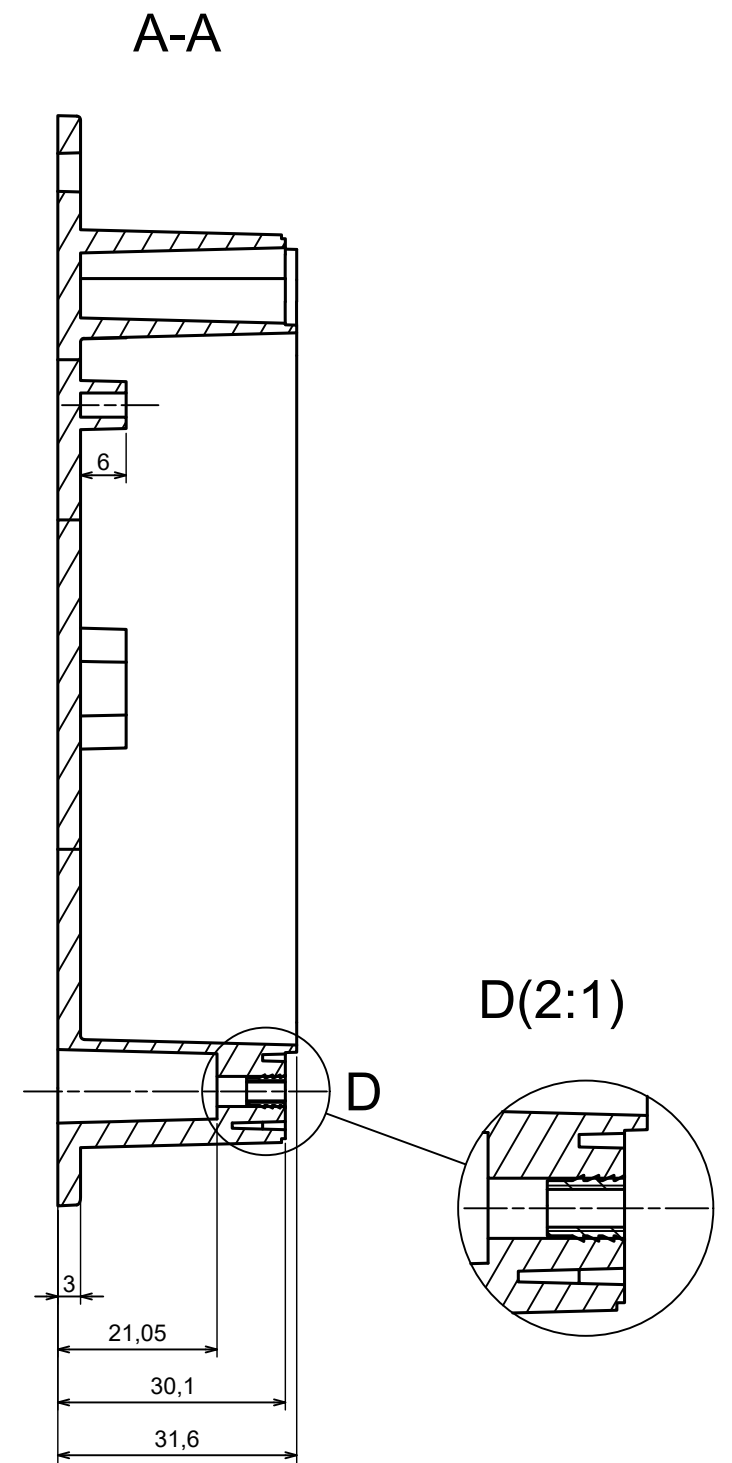

A |

A |

A-A

All rights reserved, Copyright Kradox 2023

Product model Enclosure ZP120.80.60Sub TM - Assembly

Format: A3 Material: ASA

Scale 1:1 Tolerance: +/- 0.5

All rights reserved, Copyright Kradox 2023		
Product model	Enclosure ZP120.80.60SUb TM - Base ZP120.80 30Ub TM	
Format: A3	Material: ASA	
Scale 1:1	Tolerance: +/- 0.5	

A |

All rights reserved, Copyright Kradox 2023		
Product model	Enclosure ZP120.80.60Sub TM - Cover ZP120.80.30Sb	
Format: A3	Material: ASA	
Scale 1:1	Tolerance: +/- 0.5	