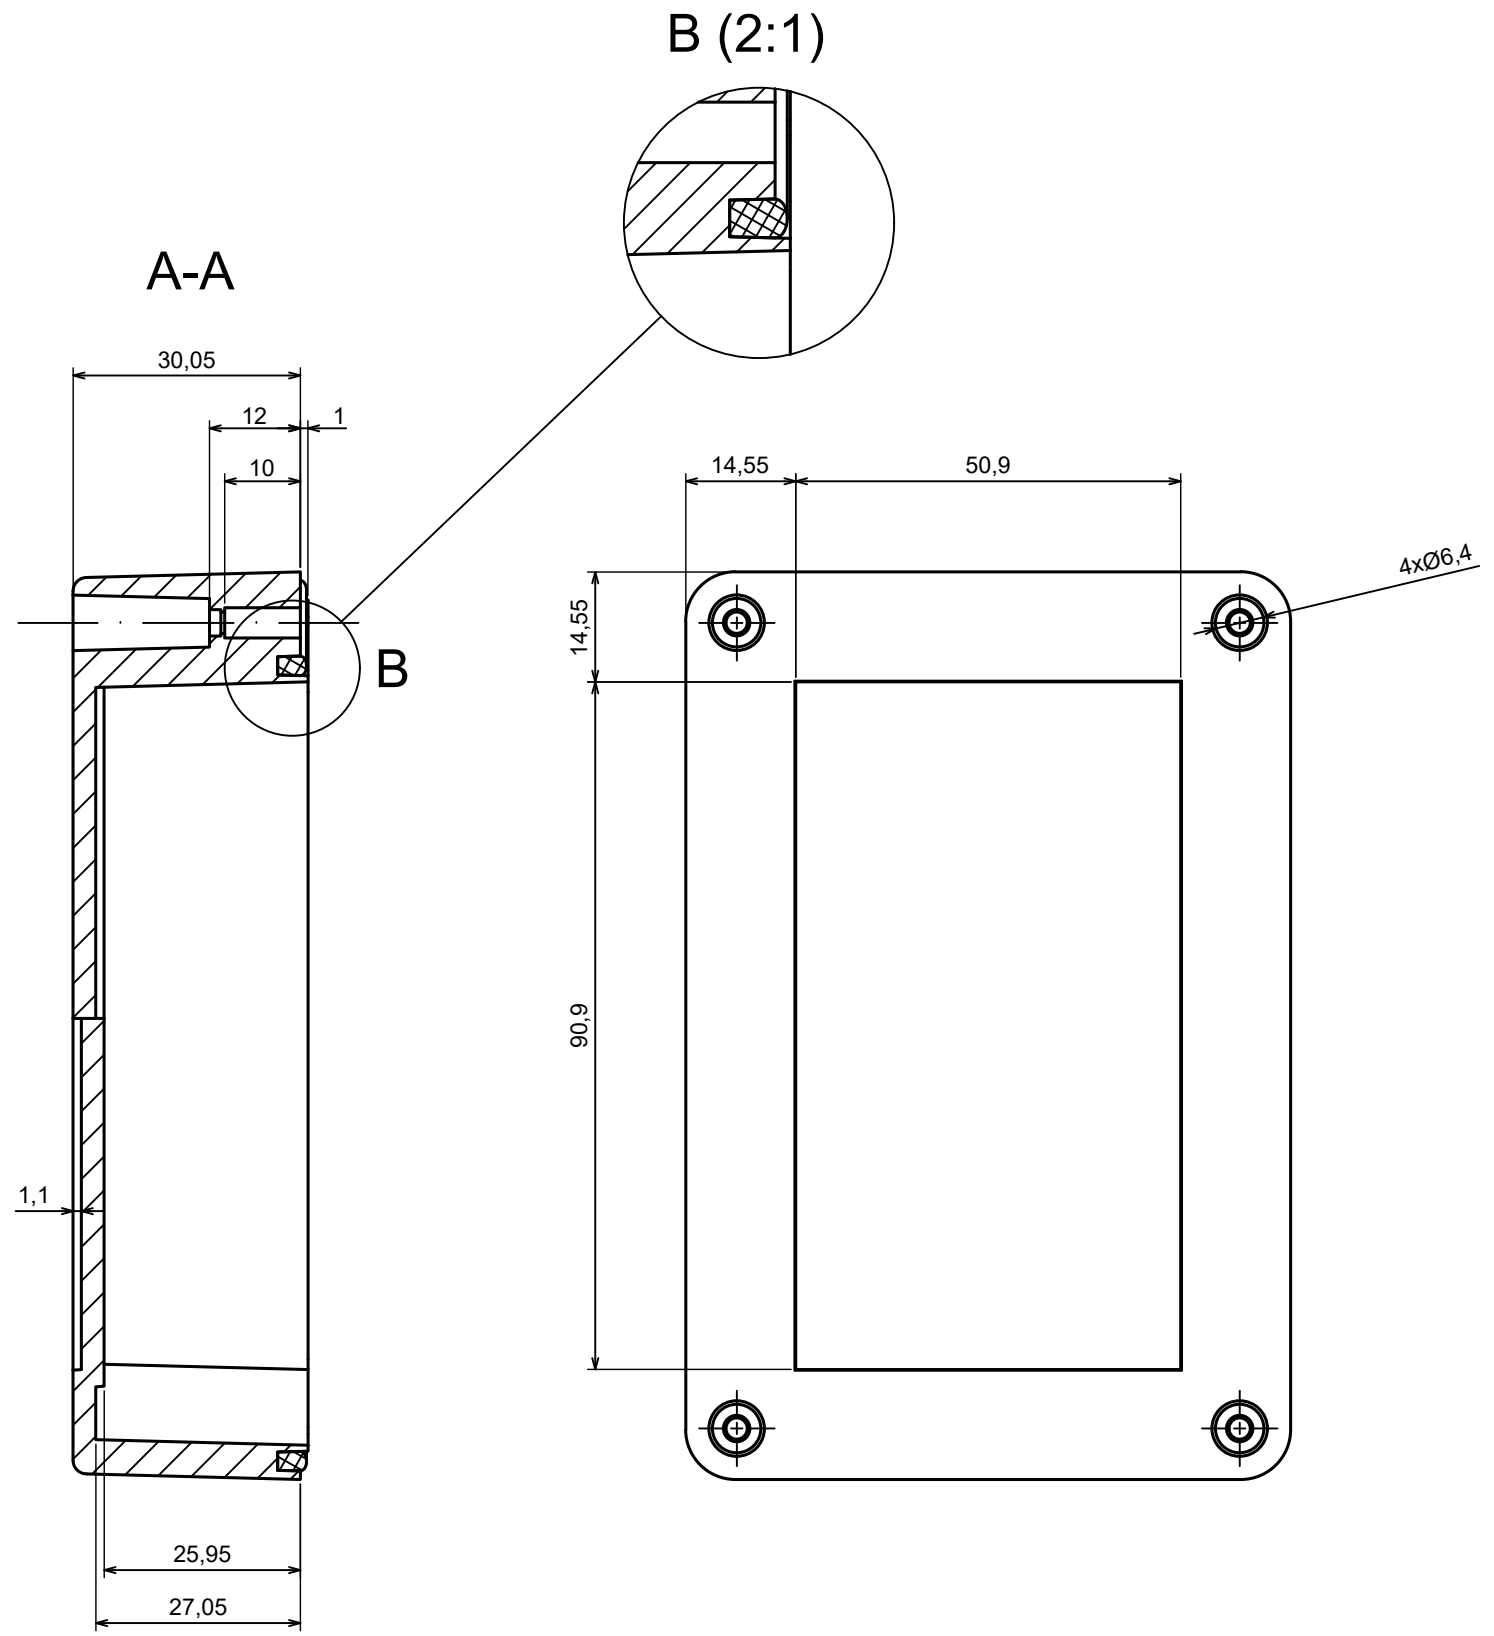

A |

A |

A-A

All rights reserved, Copyright Kradox 2023

Product model Enclosure ZP120.80.60Sub TM - Assembly

Format: A3 Material: ASA

Scale 1:1 Tolerance: +/- 0.5

All rights reserved, Copyright Kradox 2023		
Product model	Enclosure ZP120.80.60SUb TM - Base ZP120.80 30Ub TM	
Format: A3	Material: ASA	
Scale 1:1	Tolerance: +/- 0.5	

A |

All rights reserved, Copyright Kradox 2023		
Product model	Enclosure ZP120.80.60Sub TM - Cover ZP120.80.30Sb	
Format: A3	Material: ASA	
Scale 1:1	Tolerance: +/- 0.5	