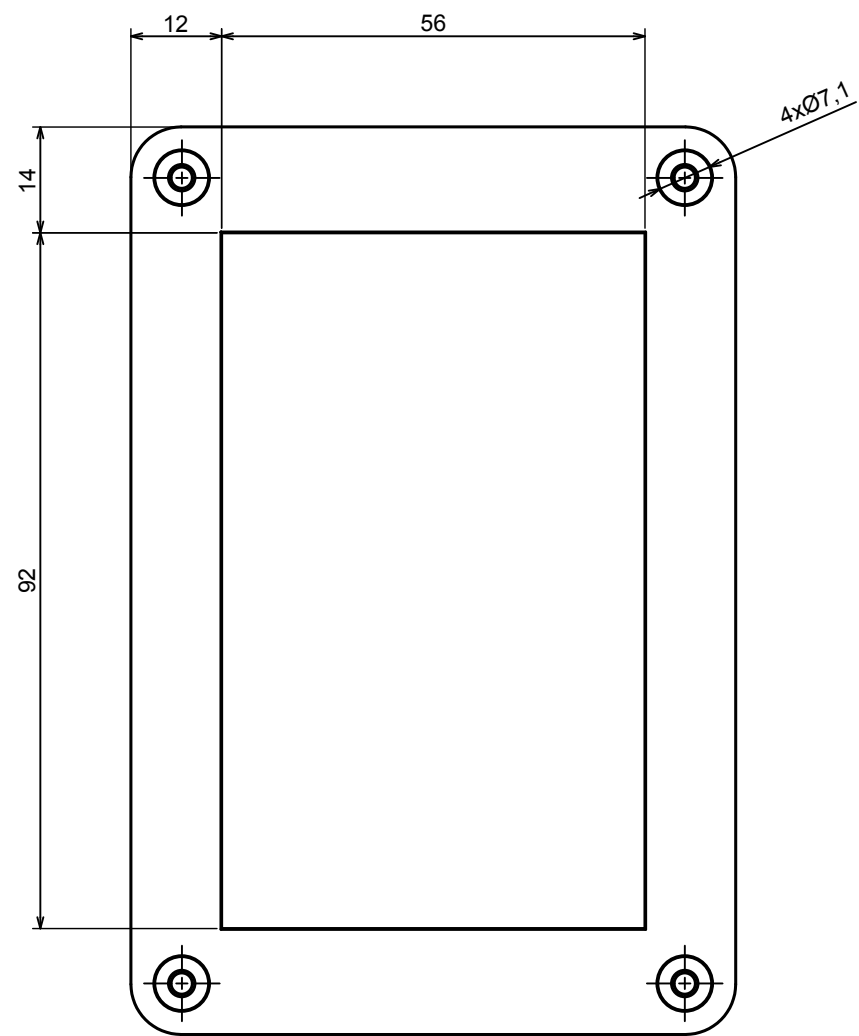

All rights reserved, Copyright Kradox 2019		
Product model	Enclosure ZP120.80.60S TM - Assembly	
Format: A3	Material: PC, ABS	
Scale 1:1	Tolerance: +/- 0.5	

All rights reserved, Copyright Kradox 2019

Product model Enclosure ZP120.80.60S TM - Assembly - Base ZP120.80.45 TM

Format: A3 Material: PC, ABS

Scale 1:1 Tolerance: +/- 0.5

A |

All rights reserved, Copyright Kradox 2019

Product model: Enclosure ZP120.80.60S TM - Assembly - Cover ZP120.80.15S

Format: A3 Material: PC, ABS

Scale 1:1 Tolerance: +/- 0.5