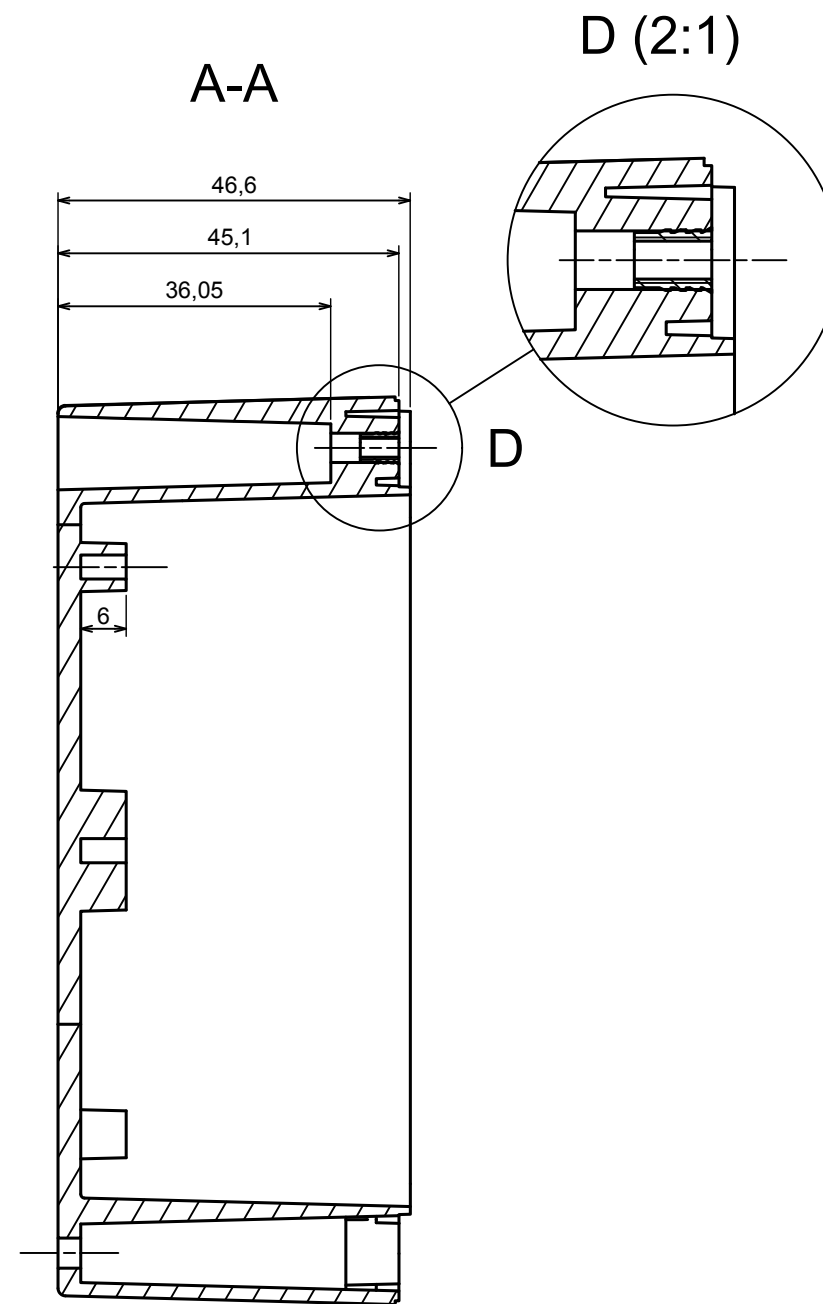

All rights reserved, Copyright Kradox 2019		
Product model	Enclosure ZP120.80.60S TM - Assembly	
Format: A3	Material: PC, ABS	
Scale 1:1	Tolerance: +/- 0.5	

All rights reserved, Copyright Kradox 2019

Product model Enclosure ZP120.80.60S TM - Assembly - Base ZP120.80.45 TM

Format: A3 Material: PC, ABS

Scale 1:1 Tolerance: +/- 0.5

A |

All rights reserved, Copyright Kradox 2019

Product model: Enclosure ZP120.80.60S TM - Assembly - Cover ZP120.80.15S

Format: A3 Material: PC, ABS

Scale 1:1 Tolerance: +/- 0.5