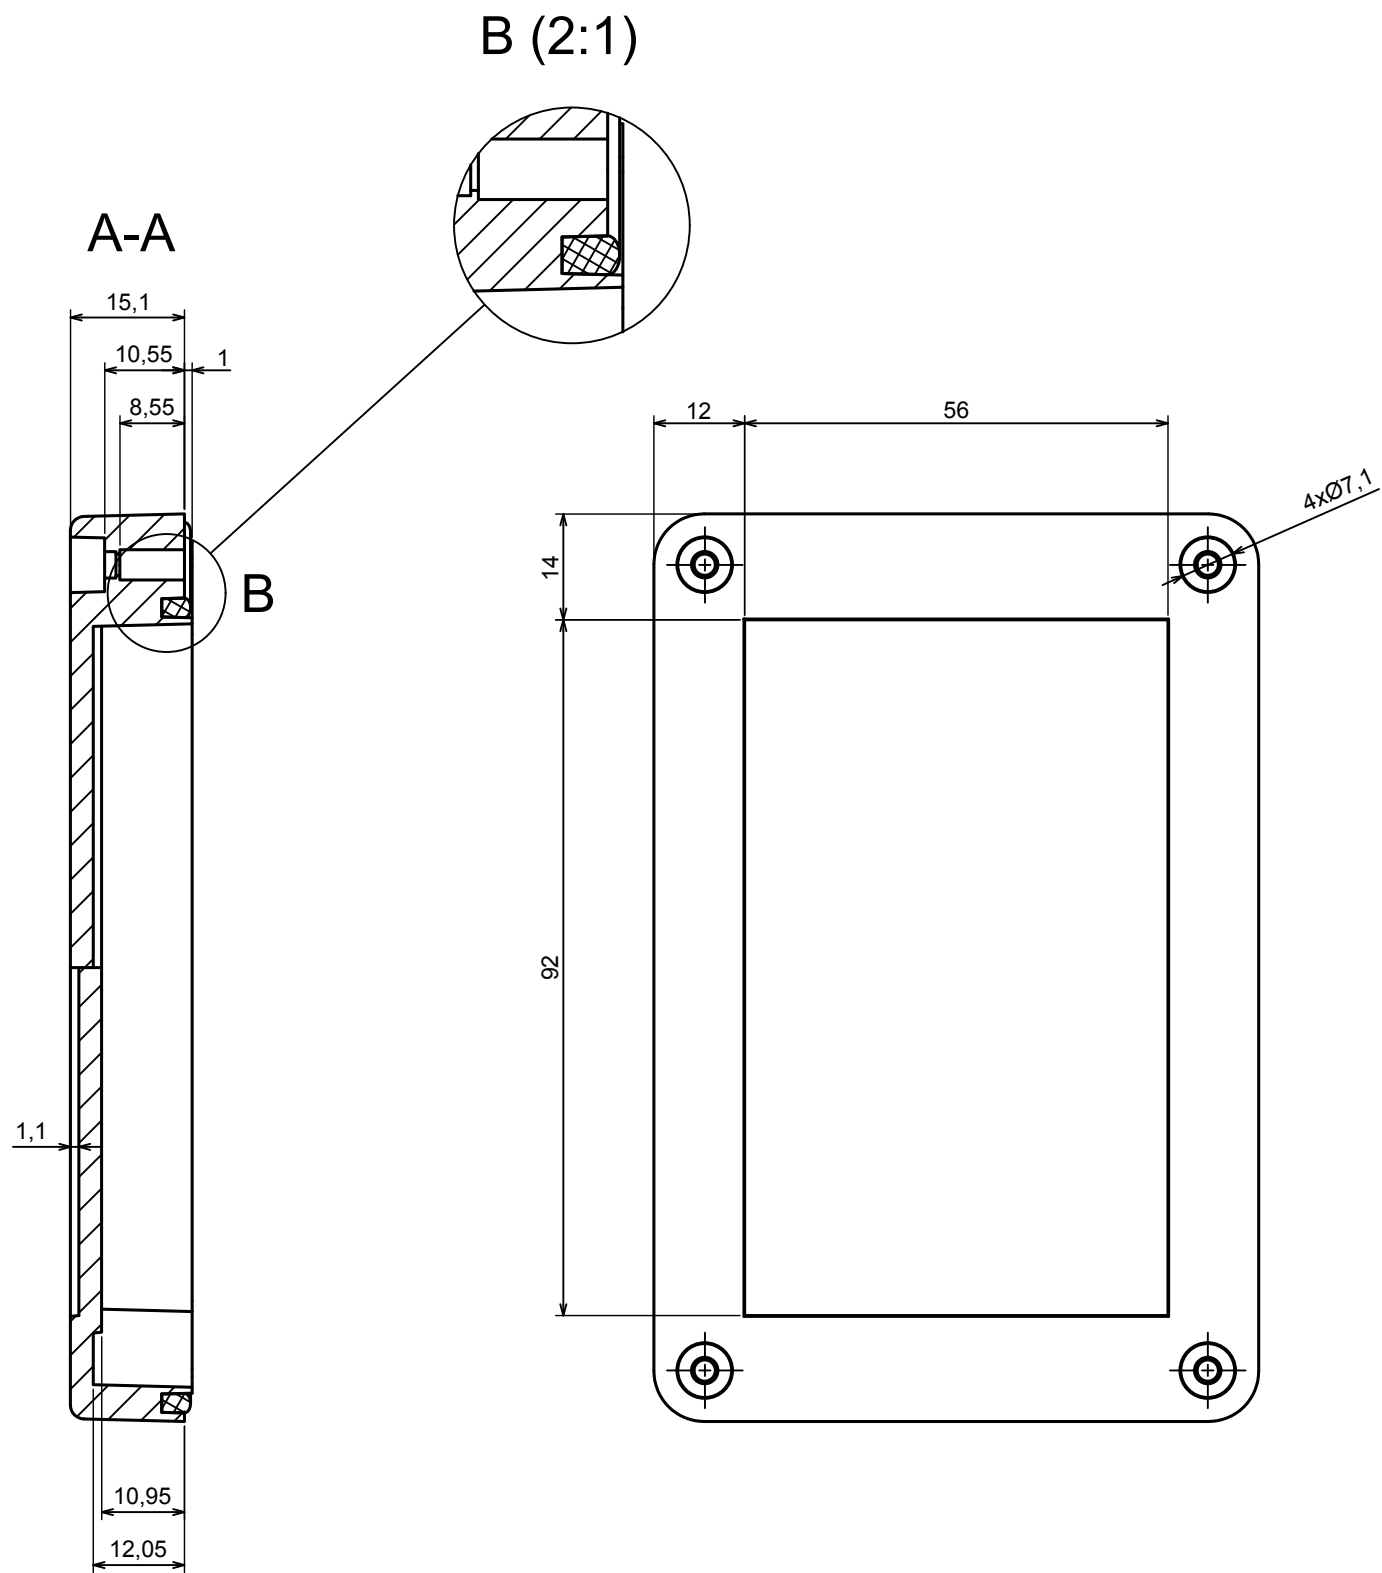

All rights reserved, Copyright Kradox 2019		
Product model	Enclosure ZP120.80.60S TM - Assembly	
Format: A3	Material: PC, ABS	
Scale 1:1	Tolerance: +/- 0.5	

All rights reserved, Copyright Kradox 2019

Product model Enclosure ZP120.80.60S TM - Assembly - Base ZP120.80.45 TM

Format: A3 Material: PC, ABS

Scale 1:1 Tolerance: +/- 0.5

A |

All rights reserved, Copyright Kradox 2019

Product model: Enclosure ZP120.80.60S TM - Assembly - Cover ZP120.80.15S

Format: A3 Material: PC, ABS

Scale 1:1 Tolerance: +/- 0.5