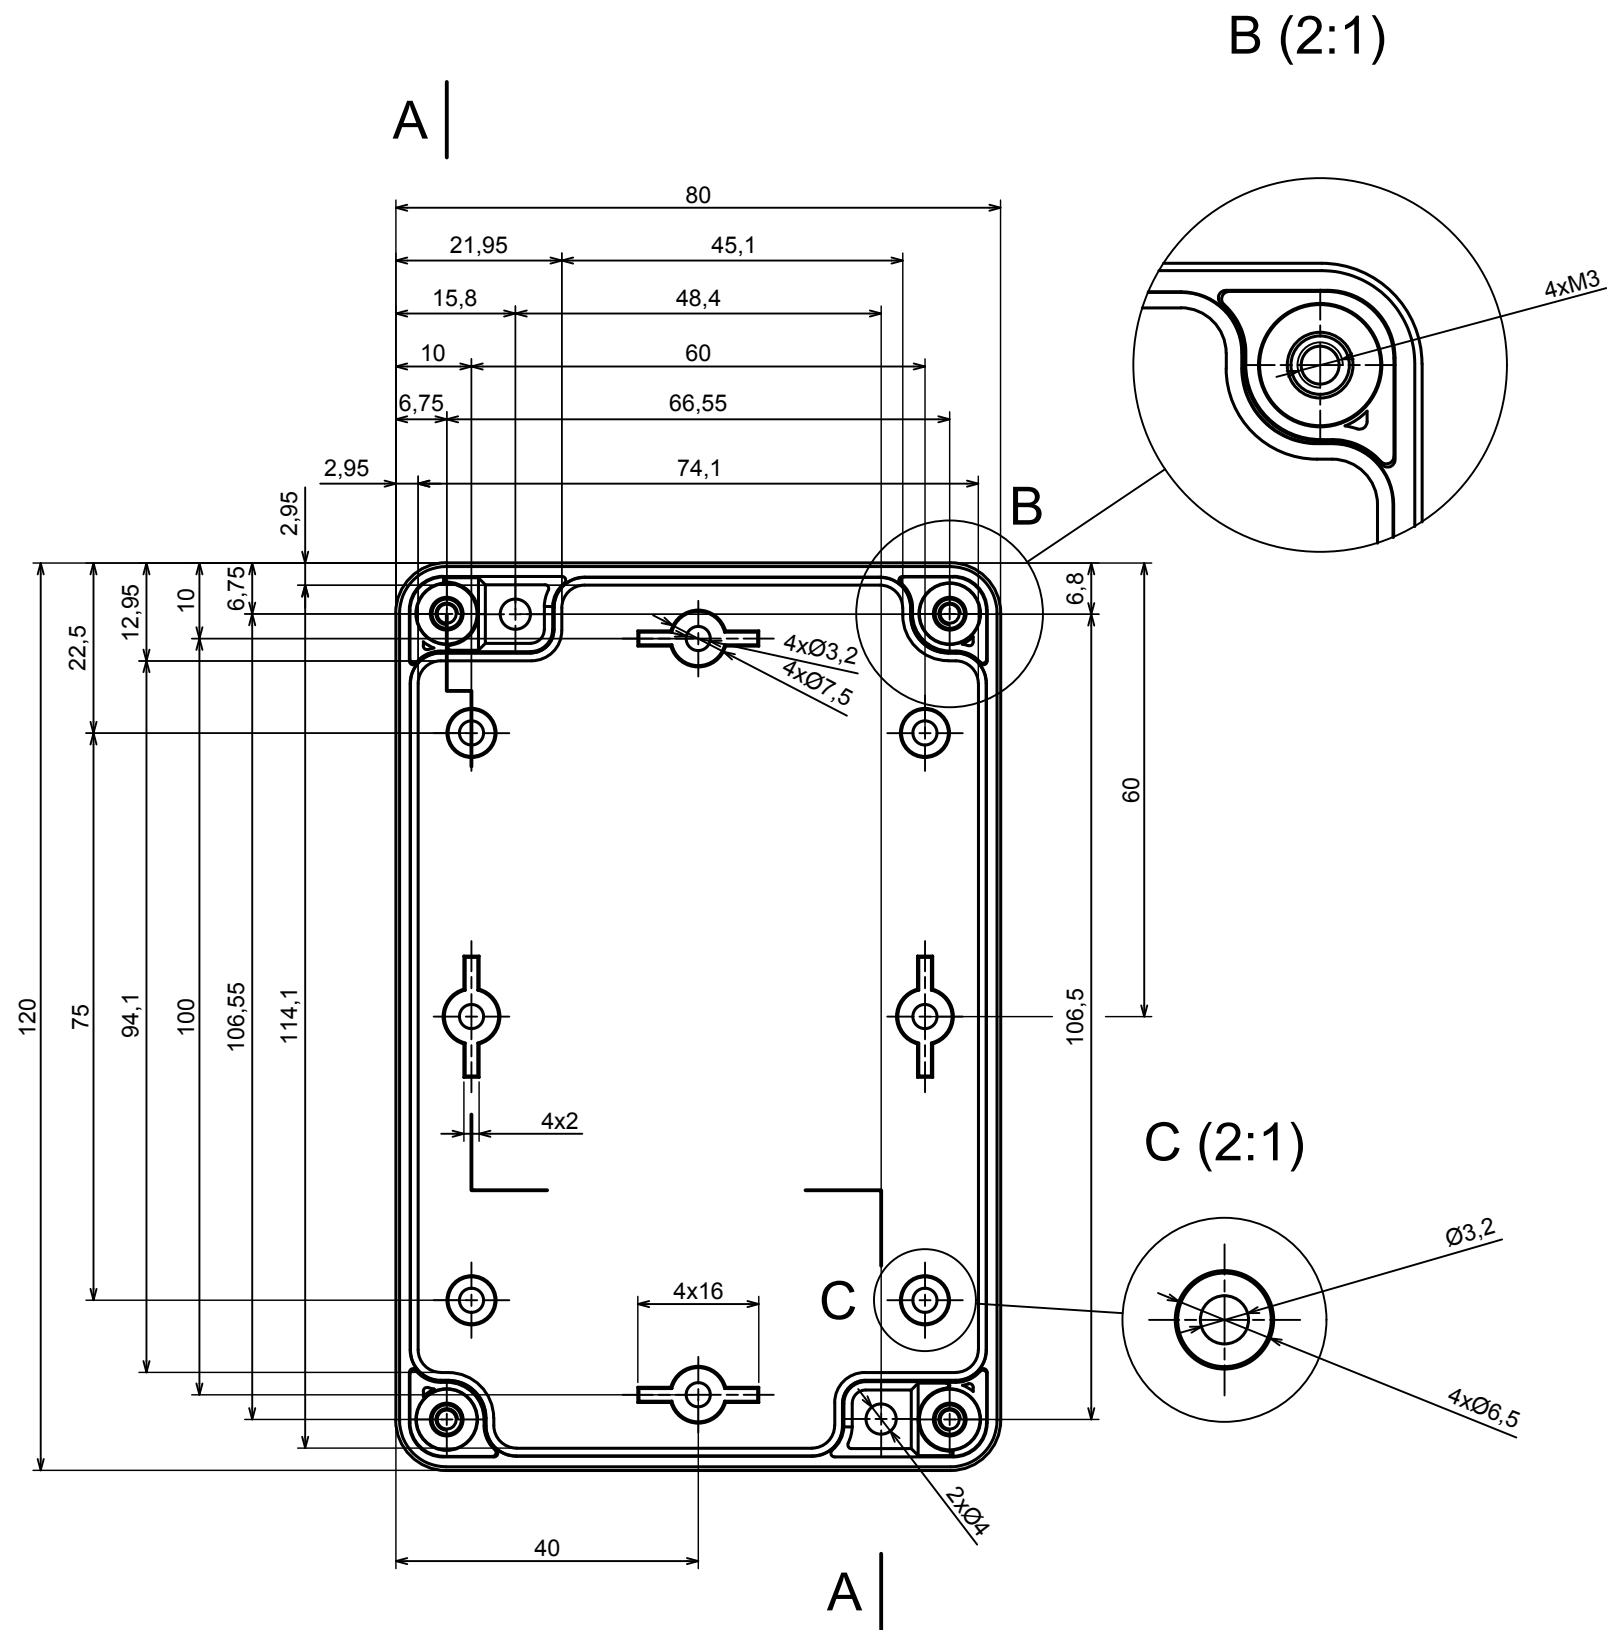

All rights reserved, Copyright Kradox 2019		
Product model	Enclosure ZP120.80.60S TM - Assembly	
Format: A3	Material: PC, ABS	
Scale 1:1	Tolerance: +/- 0.5	

All rights reserved, Copyright Kradox 2019

Product model Enclosure ZP120.80.60S TM - Assembly - Base ZP120.80.45 TM

Format: A3 Material: PC, ABS

Scale 1:1 Tolerance: +/- 0.5

A |

All rights reserved, Copyright Kradox 2019

Product model: Enclosure ZP120.80.60S TM - Assembly - Cover ZP120.80.15S

Format: A3 Material: PC, ABS

Scale 1:1 Tolerance: +/- 0.5