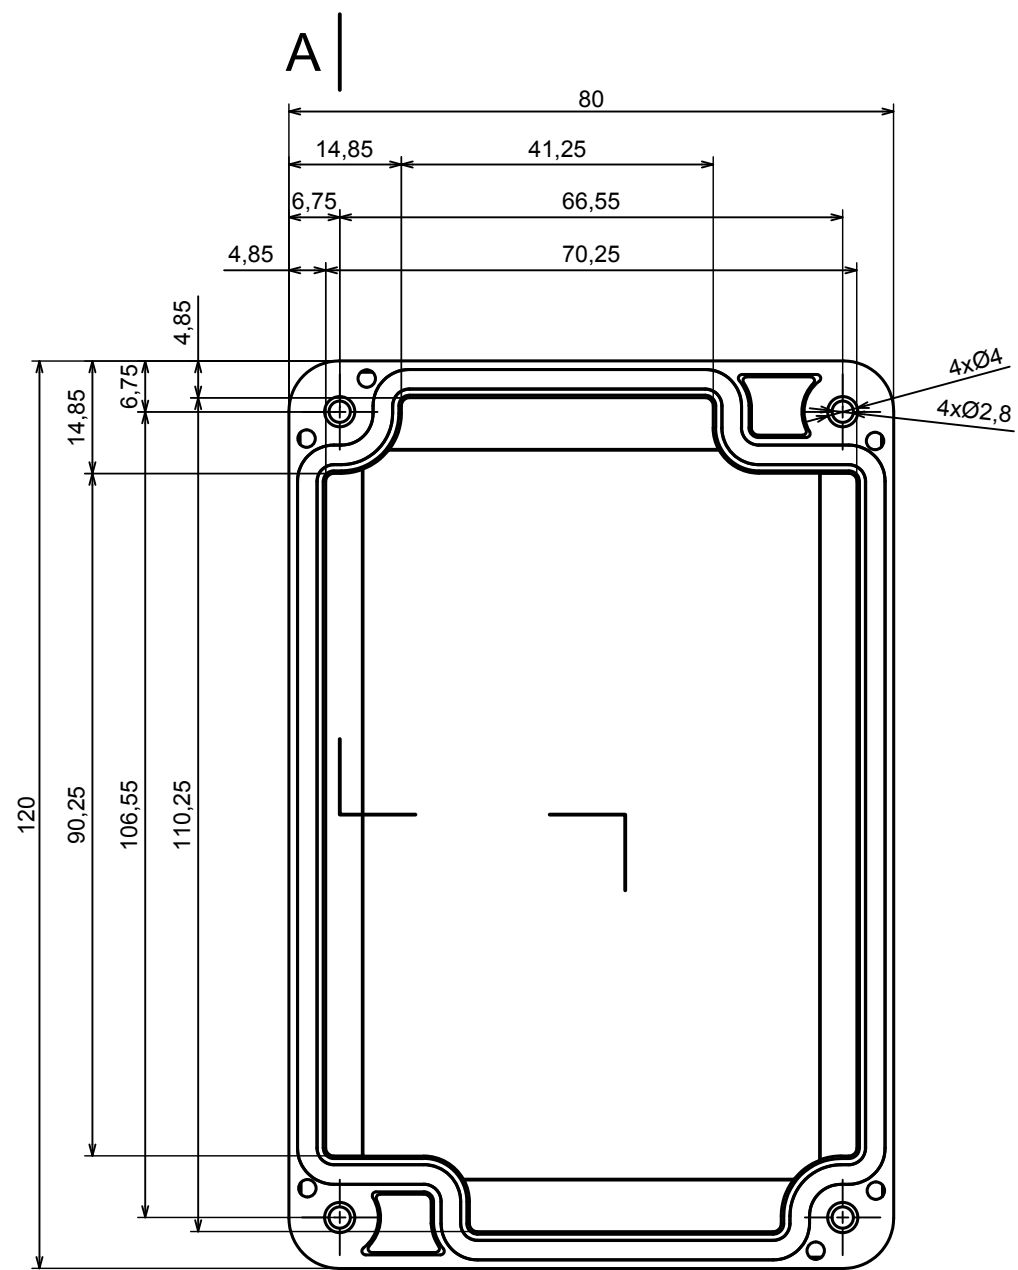

All rights reserved, Copyright Kradox 2019		
Product model	Enclosure ZP120.80.60S TM - Assembly	
Format: A3	Material: PC, ABS	
Scale 1:1	Tolerance: +/- 0.5	

All rights reserved, Copyright Kradox 2019

Product model Enclosure ZP120.80.60S TM - Assembly - Base ZP120.80.45 TM

Format: A3 Material: PC, ABS

Scale 1:1 Tolerance: +/- 0.5

A |

All rights reserved, Copyright Kradox 2019

Product model: Enclosure ZP120.80.60S TM - Assembly - Cover ZP120.80.15S

Format: A3 Material: PC, ABS

Scale 1:1 Tolerance: +/- 0.5