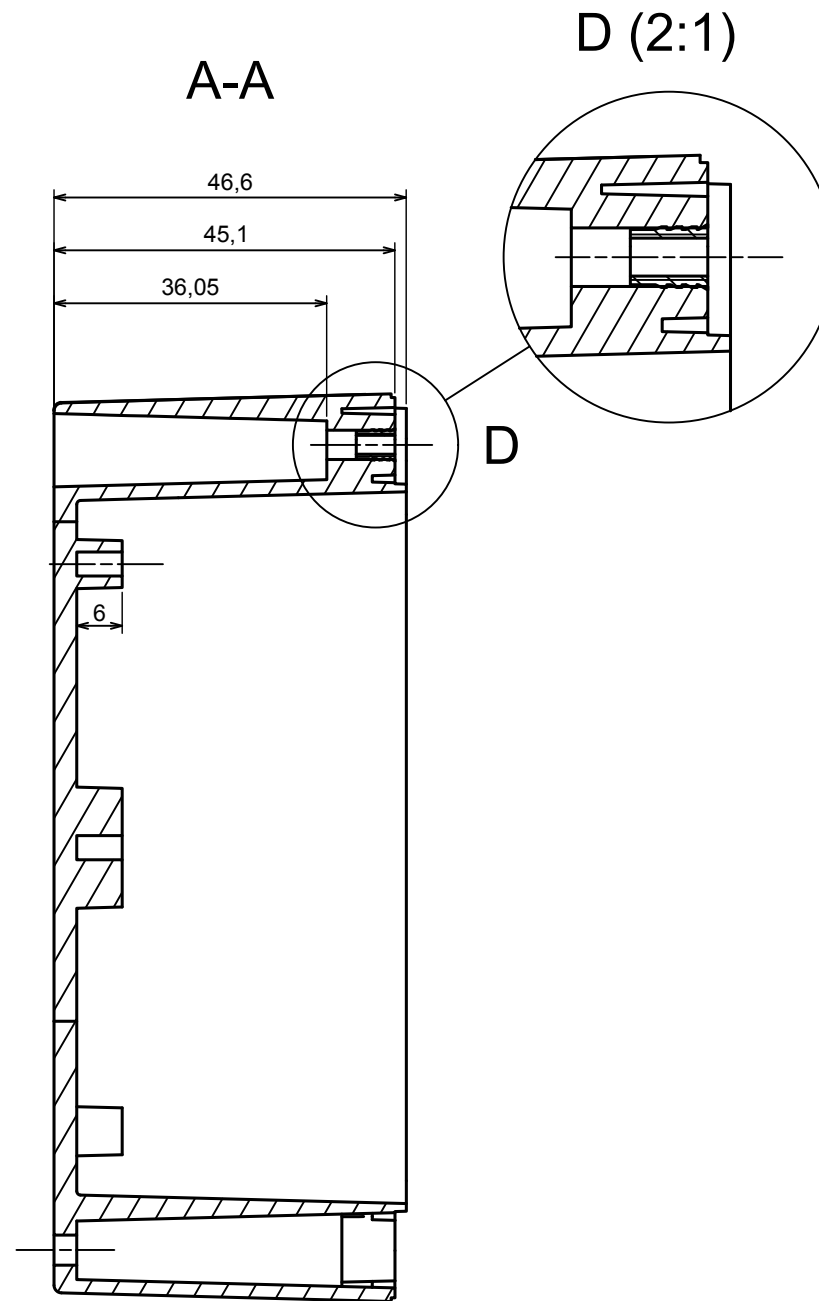

All rights reserved, Copyright Kradox 2019		
Product model	Enclosure ZP120.80.60S TM - Assembly	
Format: A3	Material: PC, ABS	
Scale 1:1	Tolerance: +/- 0.5	

All rights reserved, Copyright Kradox 2019	
Product model	Enclosure ZP120.80.60S TM - Assembly - Base ZP120.80.45 TM
Format: A3	Material: PC, ABS
Scale 1:1	Tolerance: +/- 0.5

A |

All rights reserved, Copyright Kradox 2019

Product model: Enclosure ZP120.80.60S TM - Assembly - Cover ZP120.80.15S

Format: A3 Material: PC, ABS

Scale 1:1 Tolerance: +/- 0.5