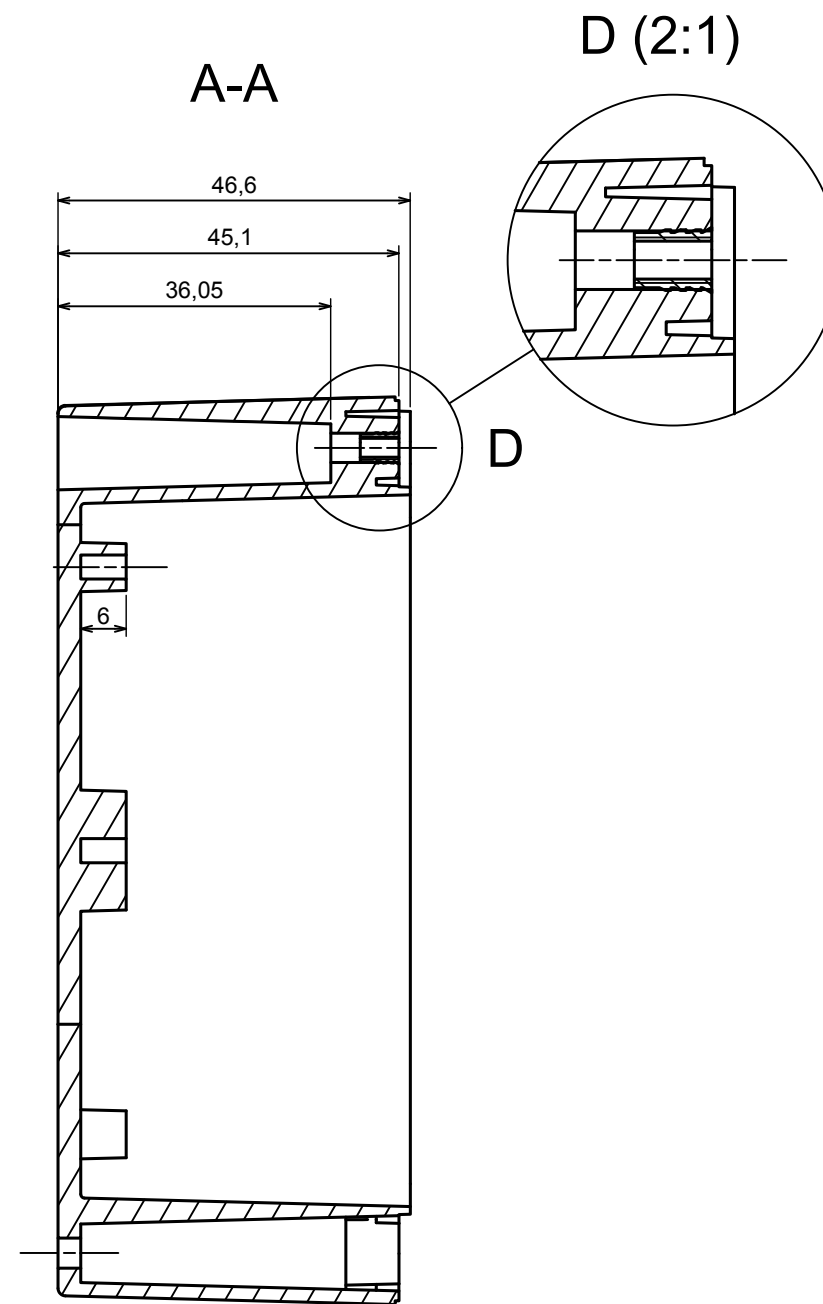

All rights reserved, Copyright Kradox 2019		
Product model	Enclosure ZP120.80.60S TM - Assembly	
Format: A3	Material: PC, ABS	
Scale 1:1	Tolerance: +/- 0.5	

All rights reserved, Copyright Kradox 2019	
Product model	Enclosure ZP120.80.60S TM - Assembly - Base ZP120.80.45 TM
Format: A3	Material: PC, ABS
Scale 1:1	Tolerance: +/- 0.5

A |

All rights reserved, Copyright Kradox 2019

Product model: Enclosure ZP120.80.60S TM - Assembly - Cover ZP120.80.15S

Format: A3 Material: PC, ABS

Scale 1:1 Tolerance: +/- 0.5