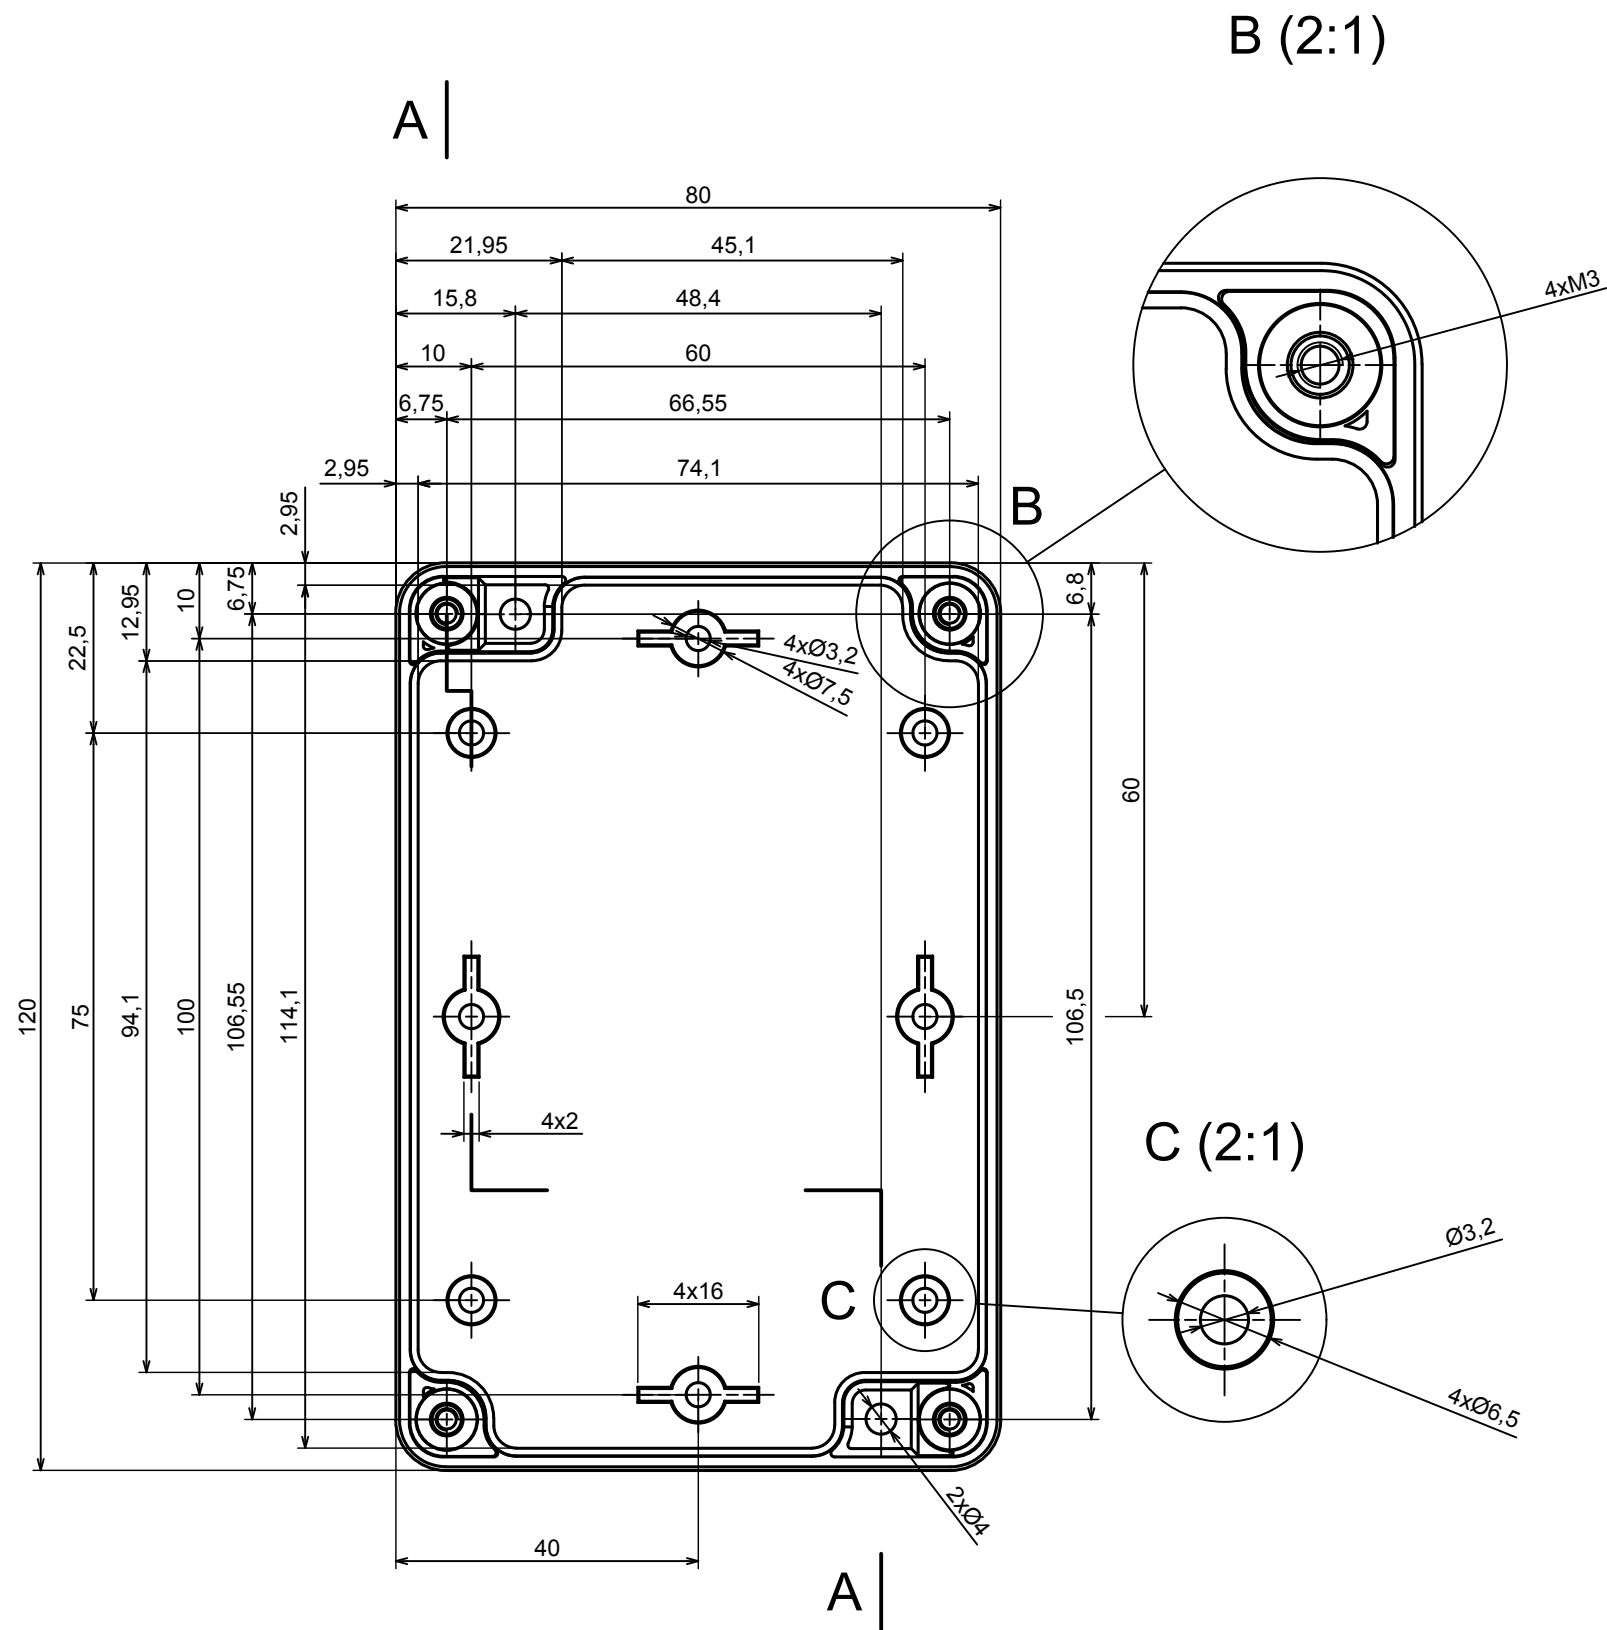

All rights reserved, Copyright Kradox 2019		
Product model	Enclosure ZP120.80.60S TM - Assembly	
Format: A3	Material: PC, ABS	
Scale 1:1	Tolerance: +/- 0.5	

All rights reserved, Copyright Kradox 2019	
Product model	Enclosure ZP120.80.60S TM - Assembly - Base ZP120.80.45 TM
Format: A3	Material: PC, ABS
Scale 1:1	Tolerance: +/- 0.5

A |

All rights reserved, Copyright Kradox 2019

Product model: Enclosure ZP120.80.60S TM - Assembly - Cover ZP120.80.15S

Format: A3 Material: PC, ABS

Scale 1:1 Tolerance: +/- 0.5