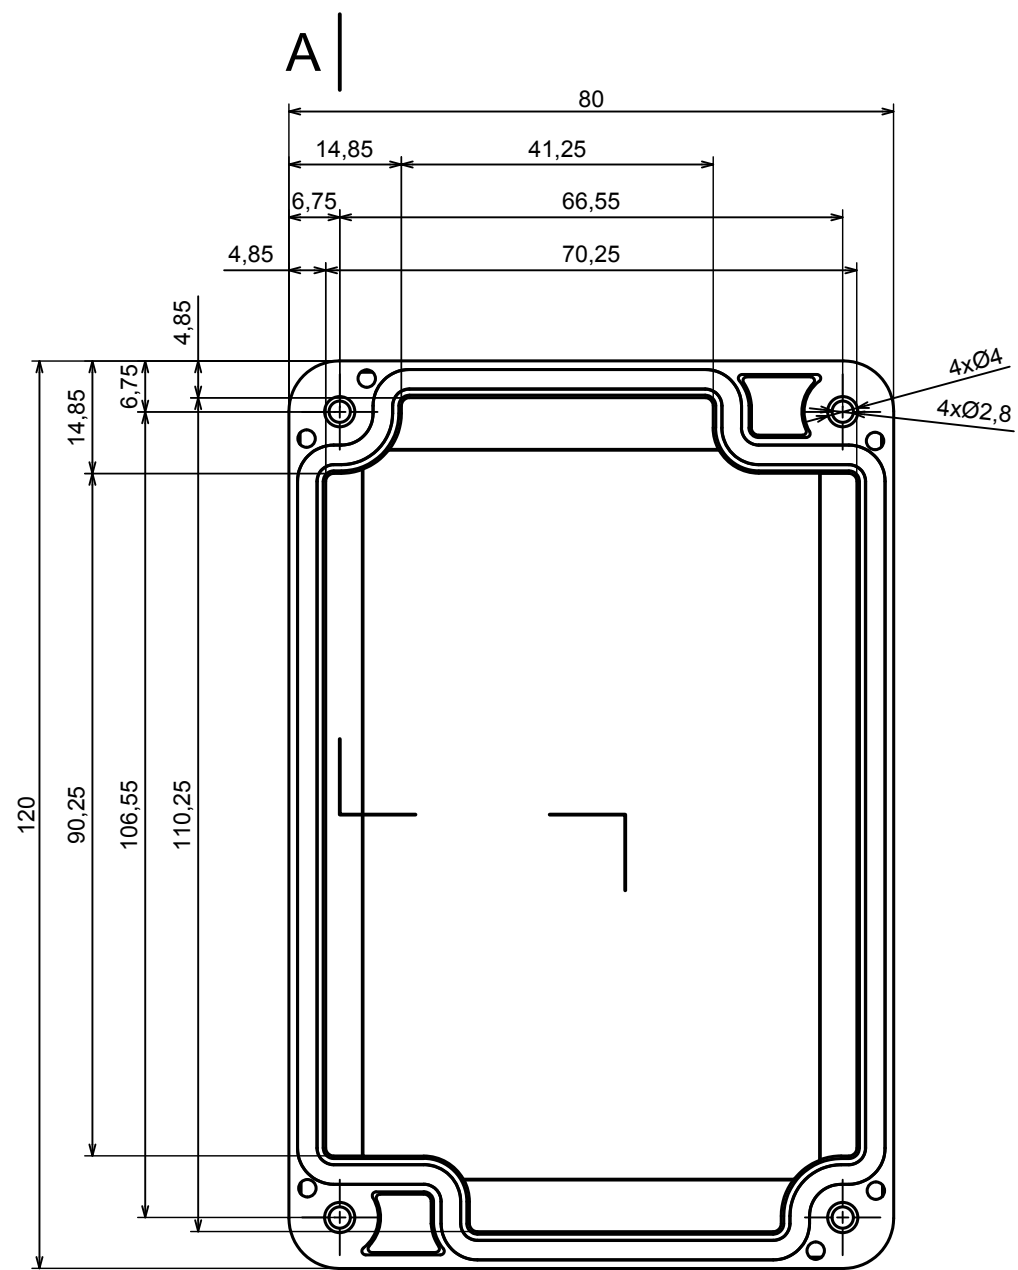

All rights reserved, Copyright Kradox 2019		
Product model	Enclosure ZP120.80.60S TM - Assembly	
Format: A3	Material: PC, ABS	
Scale 1:1	Tolerance: +/- 0.5	

All rights reserved, Copyright Kradox 2019	
Product model	Enclosure ZP120.80.60S TM - Assembly - Base ZP120.80.45 TM
Format: A3	Material: PC, ABS
Scale 1:1	Tolerance: +/- 0.5

A |

All rights reserved, Copyright Kradox 2019

Product model: Enclosure ZP120.80.60S TM - Assembly - Cover ZP120.80.15S

Format: A3 Material: PC, ABS

Scale 1:1 Tolerance: +/- 0.5