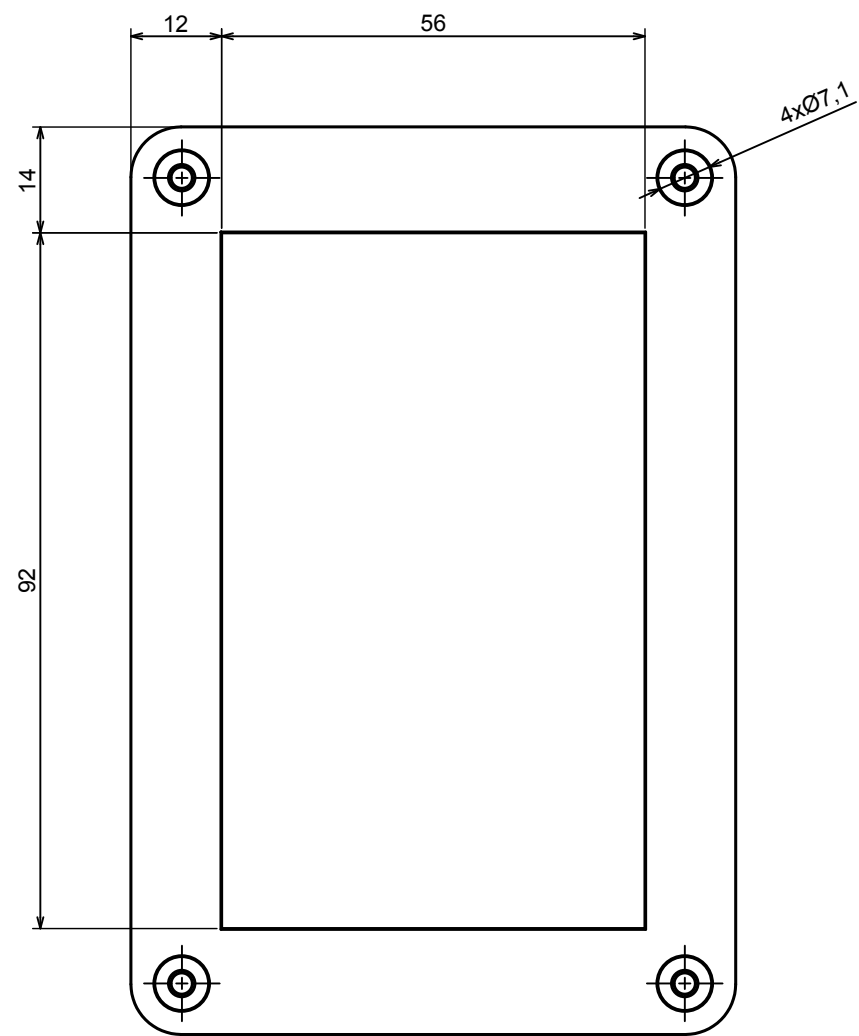

All rights reserved, Copyright Kradox 2019		
Product model	Enclosure ZP120.80.60S TM - Assembly	
Format: A3	Material: PC, ABS	
Scale 1:1	Tolerance: +/- 0.5	

All rights reserved, Copyright Kradox 2019	
Product model	Enclosure ZP120.80.60S TM - Assembly - Base ZP120.80.45 TM
Format: A3	Material: PC, ABS
Scale 1:1	Tolerance: +/- 0.5

A |

All rights reserved, Copyright Kradox 2019

Product model: Enclosure ZP120.80.60S TM - Assembly - Cover ZP120.80.15S

Format: A3 Material: PC, ABS

Scale 1:1 Tolerance: +/- 0.5