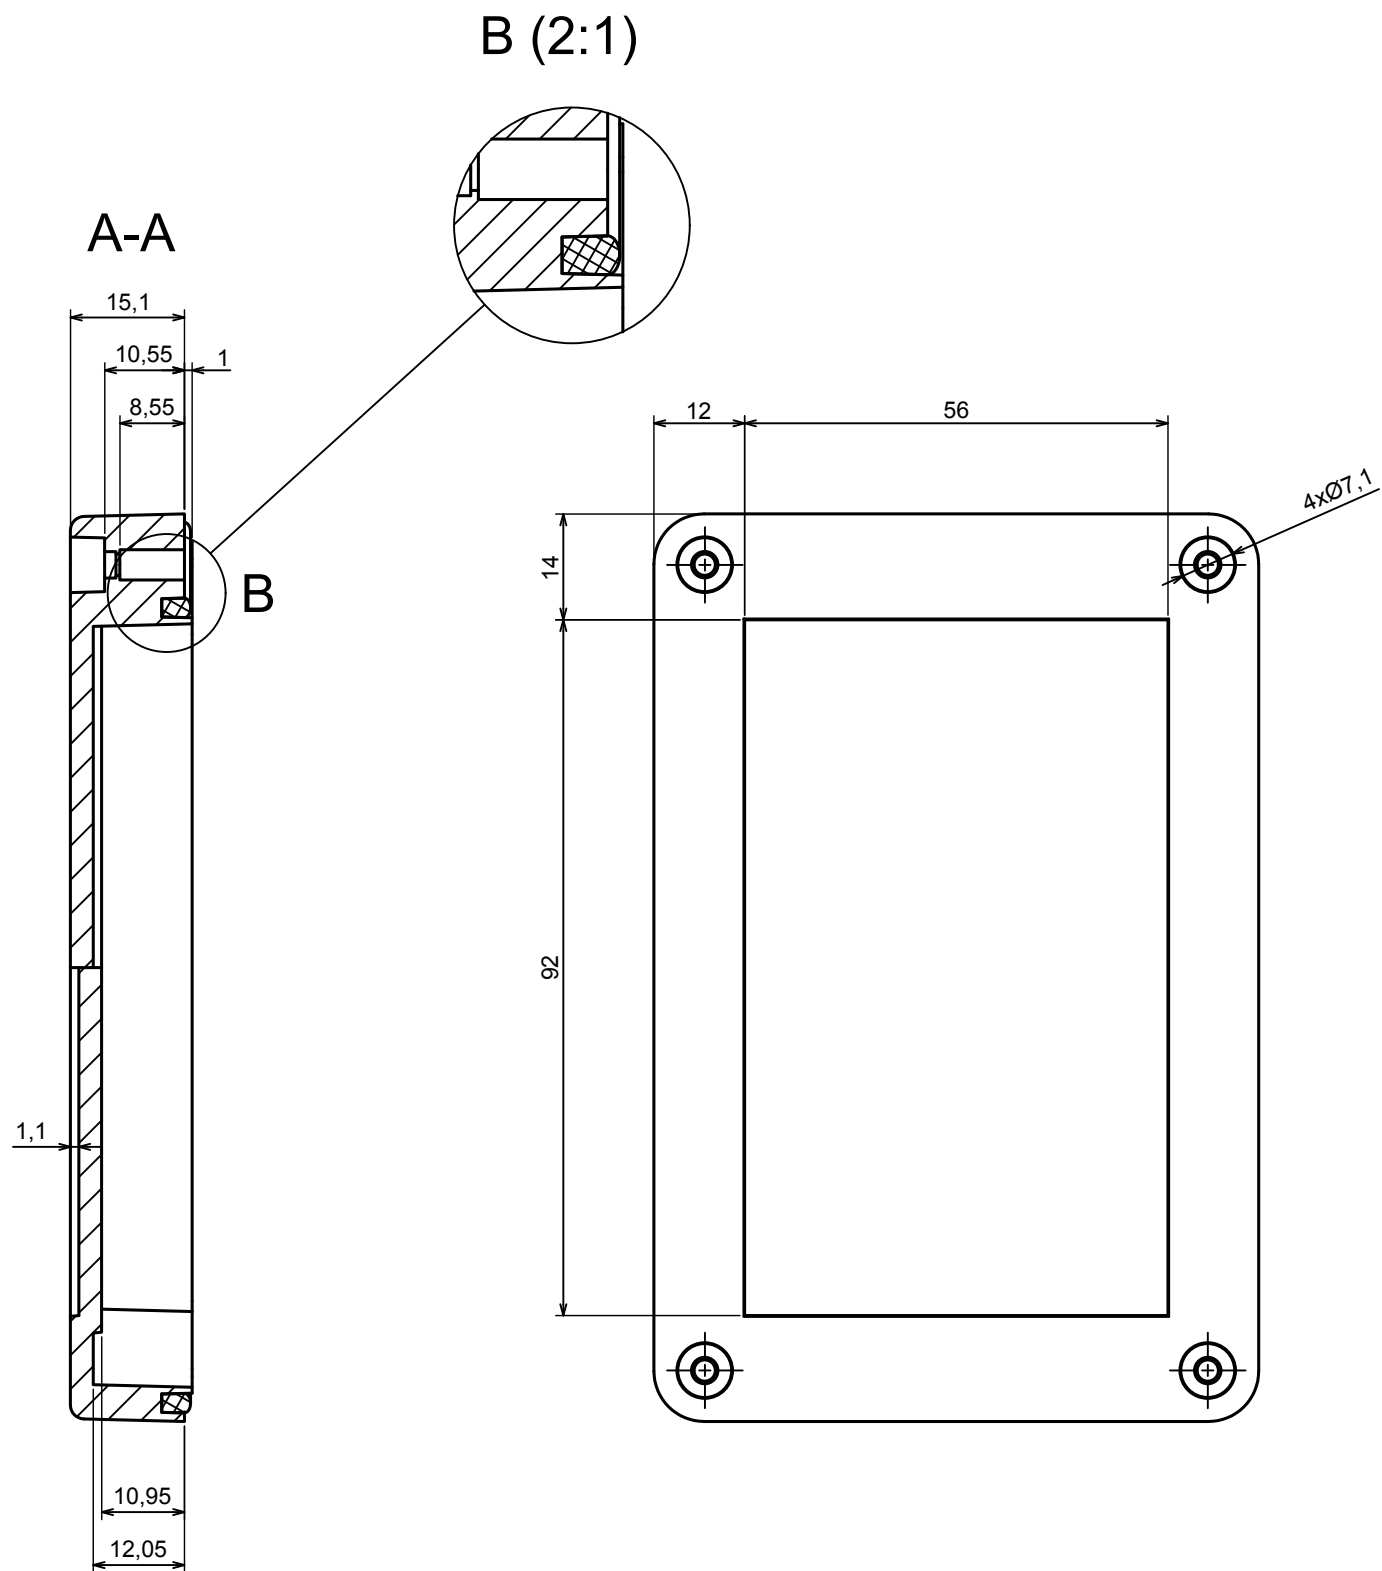

All rights reserved, Copyright Kradox 2019		
Product model	Enclosure ZP120.80.60S TM - Assembly	
Format: A3	Material: PC, ABS	
Scale 1:1	Tolerance: +/- 0.5	

All rights reserved, Copyright Kradox 2019	
Product model	Enclosure ZP120.80.60S TM - Assembly - Base ZP120.80.45 TM
Format: A3	Material: PC, ABS
Scale 1:1	Tolerance: +/- 0.5

A |

All rights reserved, Copyright Kradox 2019

Product model: Enclosure ZP120.80.60S TM - Assembly - Cover ZP120.80.15S

Format: A3 Material: PC, ABS

Scale 1:1 Tolerance: +/- 0.5