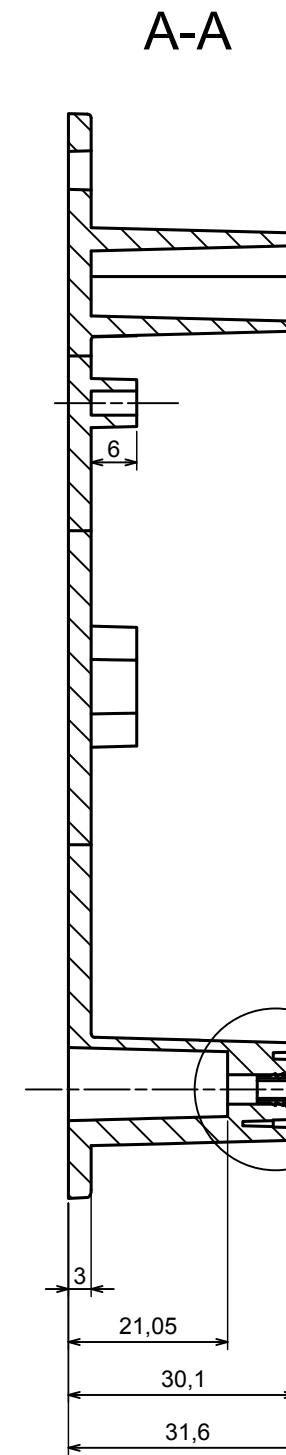

A |

A |

A-A

All rights reserved, Copyright Kradox 2019

Product model Enclosure ZP120.80.60U TM - Assembly

Format: A3 Material: PC, ABS

Scale 1:1 Tolerance: +/- 0.5

All rights reserved, Copyright Kradox 2019

Product model: Enclosure ZP120.80.60U TM - Base ZP120.80 30U TM

Format: A3 Material: PC, ABS

Scale 1:2 Tolerance: +/- 0.5

All rights reserved, Copyright Kradox 2019		
Product model	Enclosure ZP120.80.60U TM - Cover ZP120.80.30	
Format: A3	Material: PC, ABS	
Scale 1:1	Tolerance: +/- 0.5	