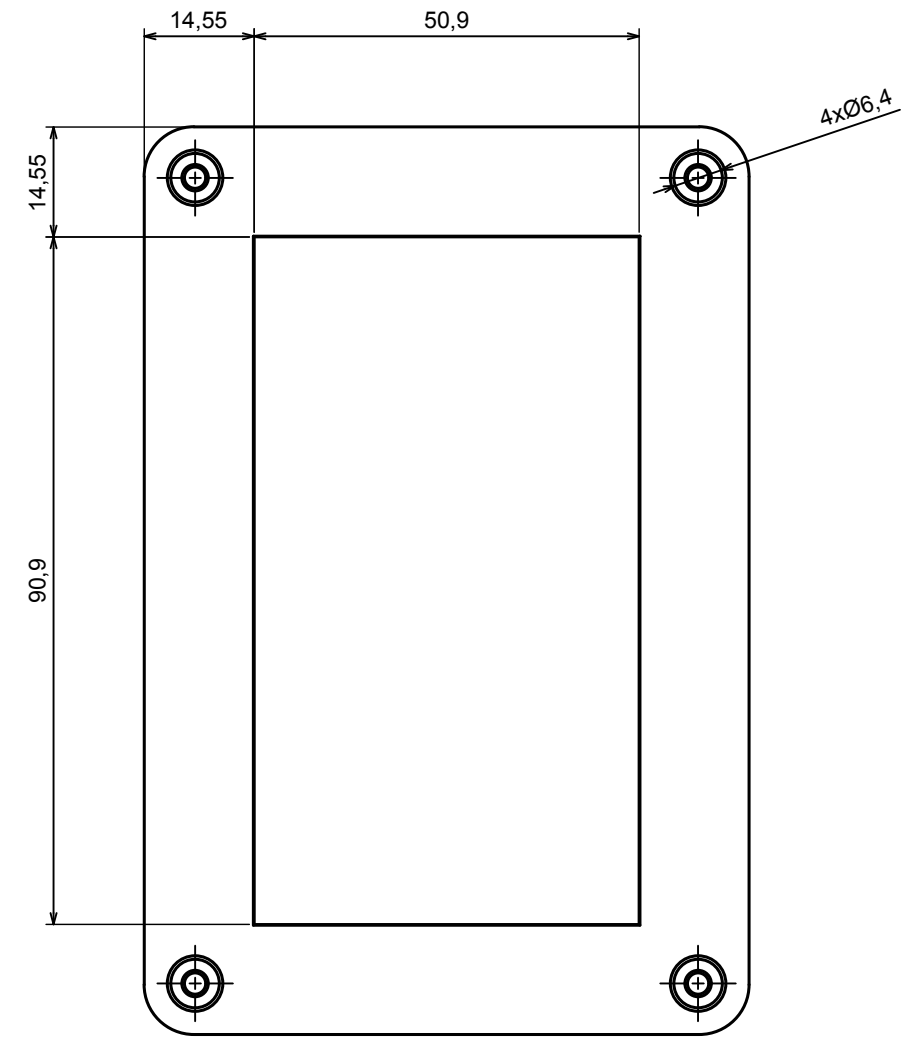

A |

A |

A-A

All rights reserved, Copyright Kradox 2019

Product model Enclosure ZP120.80.60U TM - Assembly

Format: A3 Material: PC, ABS

Scale 1:1 Tolerance: +/- 0.5

All rights reserved, Copyright Kradox 2019

Product model: Enclosure ZP120.80.60U TM - Base ZP120.80 30U TM

Format: A3 Material: PC, ABS

Scale 1:2 Tolerance: +/- 0.5

All rights reserved, Copyright Kradox 2019		
Product model	Enclosure ZP120.80.60U TM - Cover ZP120.80.30	
Format: A3	Material: PC, ABS	
Scale 1:1	Tolerance: +/- 0.5	