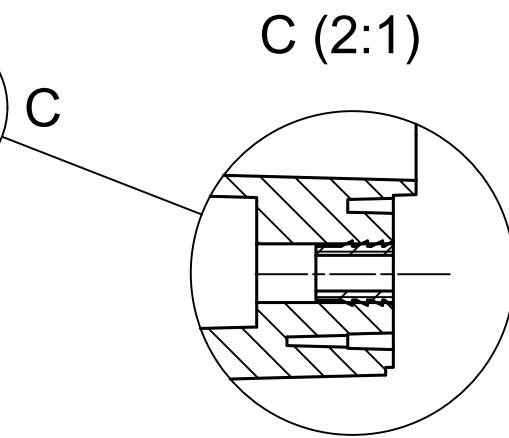

A |

A |

A-A

All rights reserved, Copyright Kradox 2019

Product model Enclosure ZP120.80.60U TM - Assembly

Format: A3 Material: PC, ABS

Scale 1:1 Tolerance: +/- 0.5

All rights reserved, Copyright Kradox 2019

Product model: Enclosure ZP120.80.60U TM - Base ZP120.80 30U TM

Format: A3 Material: PC, ABS

Scale 1:2 Tolerance: +/- 0.5

All rights reserved, Copyright Kradox 2019		
Product model	Enclosure ZP120.80.60U TM - Cover ZP120.80.30	
Format: A3	Material: PC, ABS	
Scale 1:1	Tolerance: +/- 0.5	