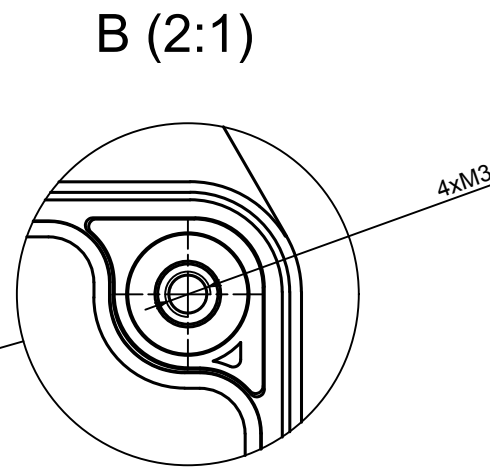

A |

A |

A-A

All rights reserved, Copyright Kradox 2019

Product model Enclosure ZP120.80.60U TM - Assembly

Format: A3 Material: PC, ABS

Scale 1:1 Tolerance: +/- 0.5

All rights reserved, Copyright Kradox 2019

Product model: Enclosure ZP120.80.60U TM - Base ZP120.80 30U TM

Format: A3 Material: PC, ABS

Scale 1:2 Tolerance: +/- 0.5

All rights reserved, Copyright Kradox 2019		
Product model	Enclosure ZP120.80.60U TM - Cover ZP120.80.30	
Format: A3	Material: PC, ABS	
Scale 1:1	Tolerance: +/- 0.5	