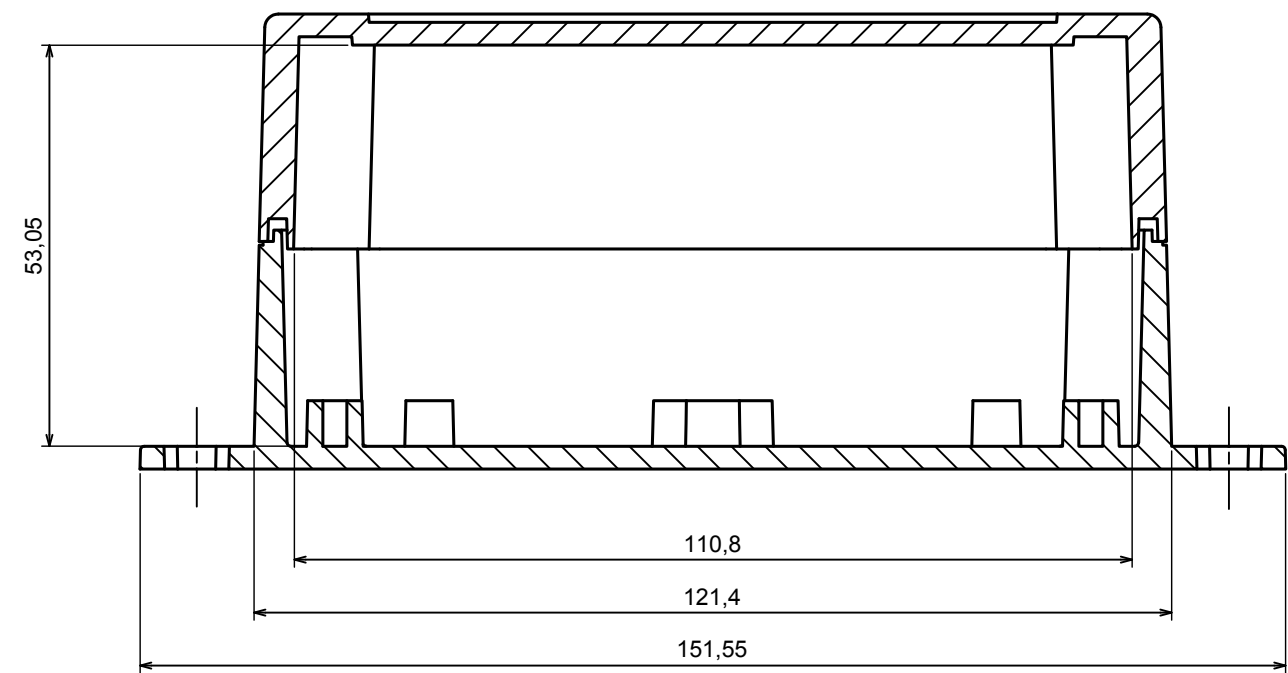

A |

A |

A-A

All rights reserved, Copyright Kradox 2019

Product model Enclosure ZP120.80.60U TM - Assembly

Format: A3 Material: PC, ABS

Scale 1:1 Tolerance: +/- 0.5

All rights reserved, Copyright Kradox 2019

Product model: Enclosure ZP120.80.60U TM - Base ZP120.80 30U TM

Format: A3 Material: PC, ABS

Scale 1:2 Tolerance: +/- 0.5

All rights reserved, Copyright Kradox 2019		
Product model	Enclosure ZP120.80.60U TM - Cover ZP120.80.30	
Format: A3	Material: PC, ABS	
Scale 1:1	Tolerance: +/- 0.5	