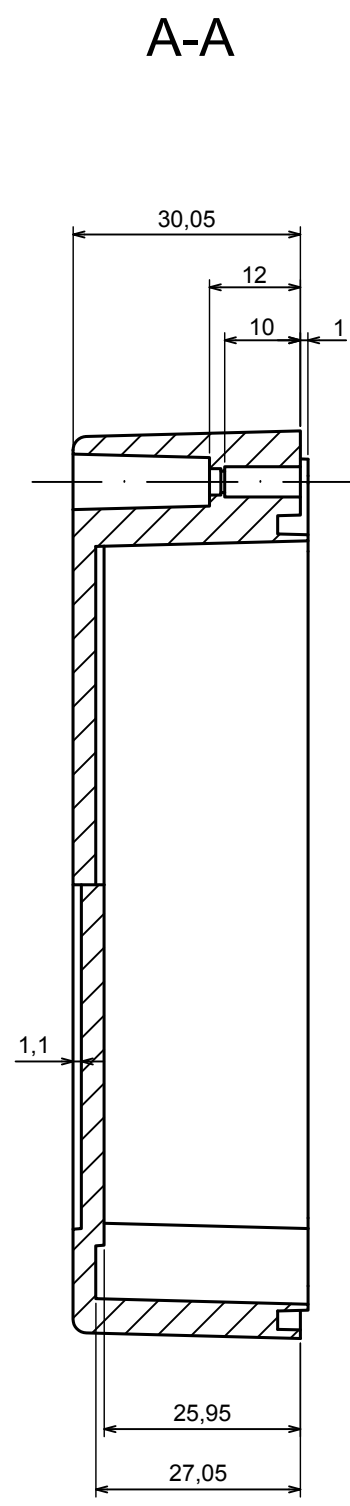

A |

A |

A-A

All rights reserved, Copyright Kradox 2019

Product model Enclosure ZP120.80.60U TM - Assembly

Format: A3 Material: PC, ABS

Scale 1:1 Tolerance: +/- 0.5

All rights reserved, Copyright Kradox 2019

Product model: Enclosure ZP120.80.60U TM - Base ZP120.80 30U TM

Format: A3 Material: PC, ABS

Scale 1:2 Tolerance: +/- 0.5

All rights reserved, Copyright Kradox 2019		
Product model	Enclosure ZP120.80.60U TM - Cover ZP120.80.30	
Format: A3	Material: PC, ABS	
Scale 1:1	Tolerance: +/- 0.5	