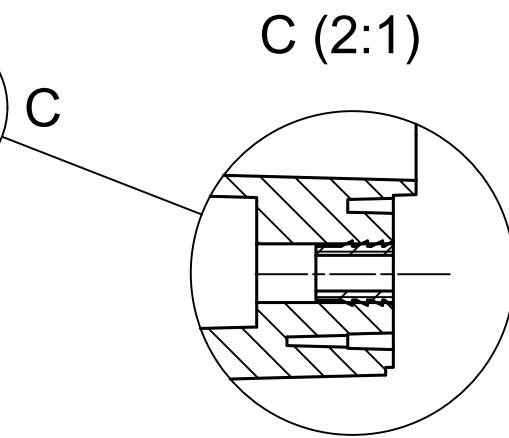

A |

A |

A-A

All rights reserved, Copyright Kradox 2019

Product model Enclosure ZP120.80.60U TM - Assembly

Format: A3 Material: PC, ABS

Scale 1:1 Tolerance: +/- 0.5

All rights reserved, Copyright Kradox 2019

Product model: Enclosure ZP120.80.60U TM - Base ZP120.80 30U TM

Format: A3 Material: PC, ABS

Scale 1:2 Tolerance: +/- 0.5

A-A

A |

All rights reserved, Copyright Kradox 2019		
Product model	Enclosure ZP120.80.60U TM - Cover ZP120.80.30	
Format: A3	Material: PC, ABS	
Scale 1:1	Tolerance: +/- 0.5	