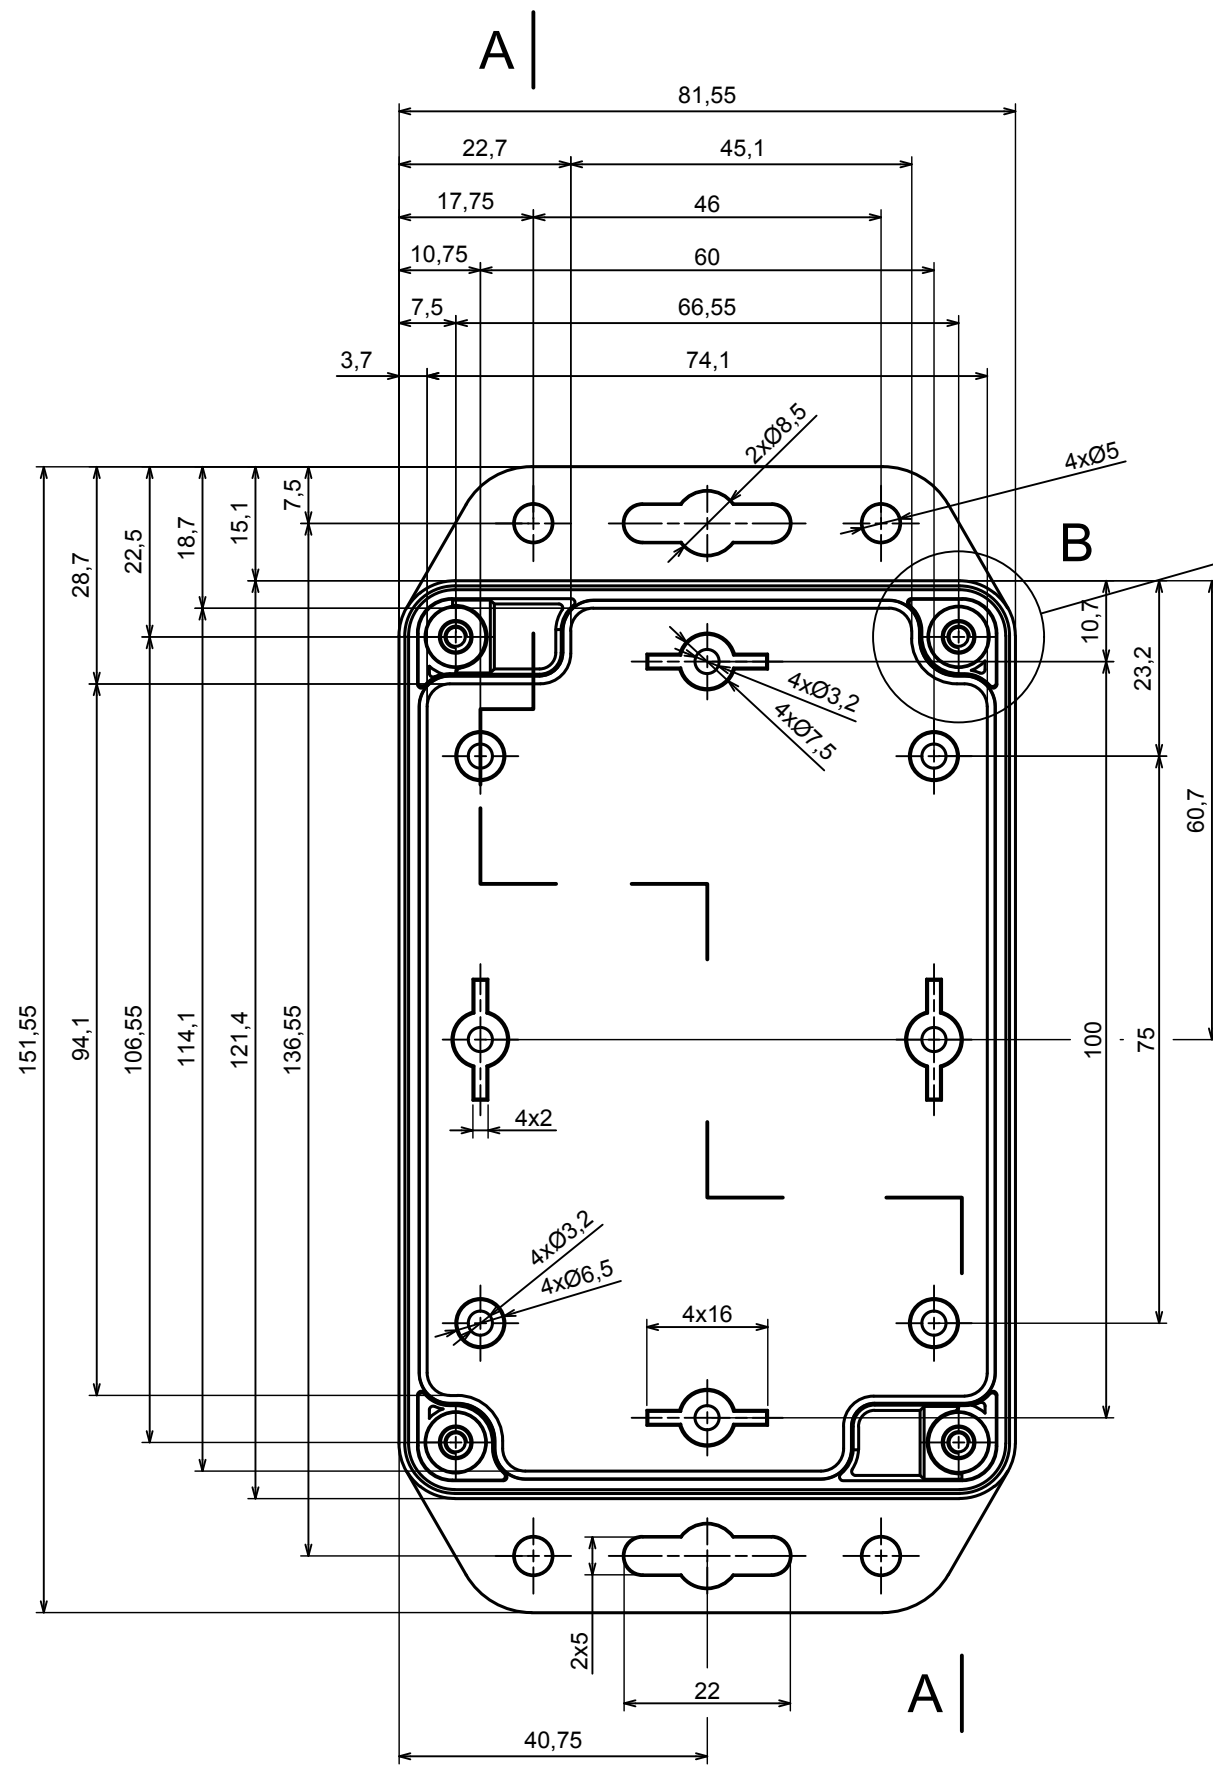

A |

A |

A-A

All rights reserved, Copyright Kradox 2019

Product model Enclosure ZP120.80.60U TM - Assembly

Format: A3 Material: PC, ABS

Scale 1:1 Tolerance: +/- 0.5

All rights reserved, Copyright Kradox 2019

Product model: Enclosure ZP120.80.60U TM - Base ZP120.80 30U TM

Format: A3 Material: PC, ABS

Scale 1:2 Tolerance: +/- 0.5

A-A

A |

All rights reserved, Copyright Kradox 2019		
Product model	Enclosure ZP120.80.60U TM - Cover ZP120.80.30	
Format: A3	Material: PC, ABS	
Scale 1:1	Tolerance: +/- 0.5	