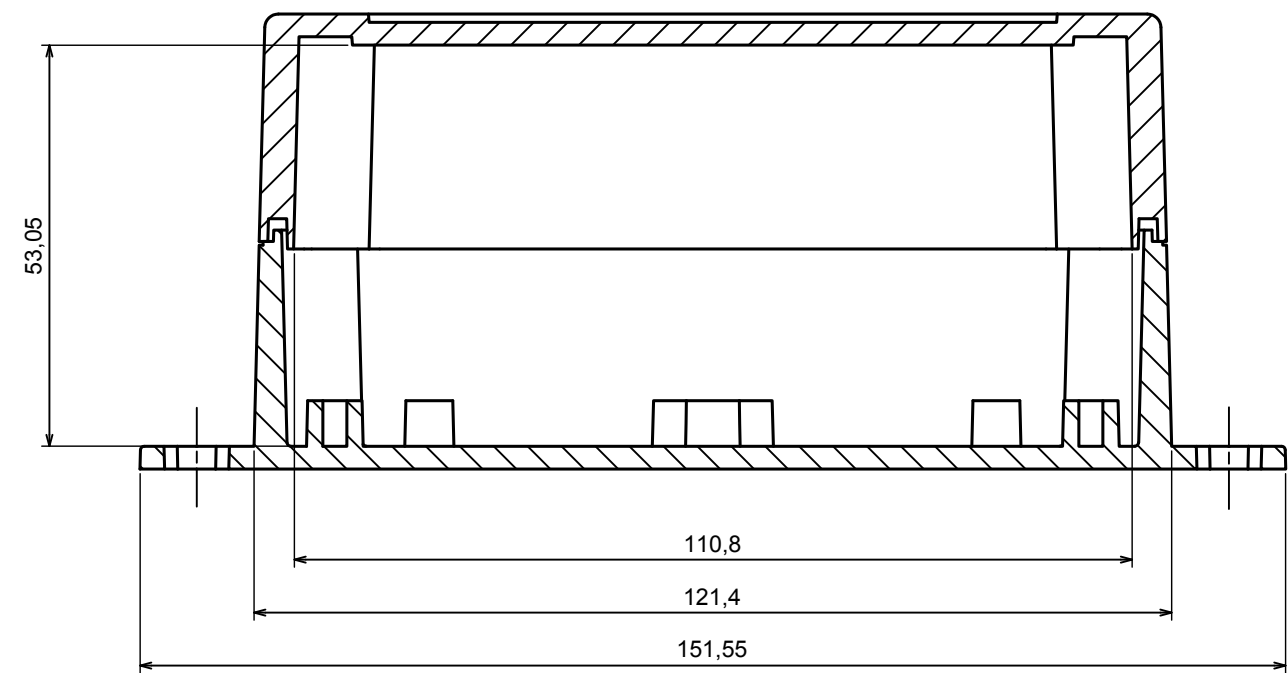

A |

A |

A-A

All rights reserved, Copyright Kradox 2019

Product model Enclosure ZP120.80.60U TM - Assembly

Format: A3 Material: PC, ABS

Scale 1:1 Tolerance: +/- 0.5

All rights reserved, Copyright Kradox 2019

Product model: Enclosure ZP120.80.60U TM - Base ZP120.80 30U TM

Format: A3 Material: PC, ABS

Scale 1:2 Tolerance: +/- 0.5

A-A

A |

All rights reserved, Copyright Kradox 2019		
Product model	Enclosure ZP120.80.60U TM - Cover ZP120.80.30	
Format: A3	Material: PC, ABS	
Scale 1:1	Tolerance: +/- 0.5	