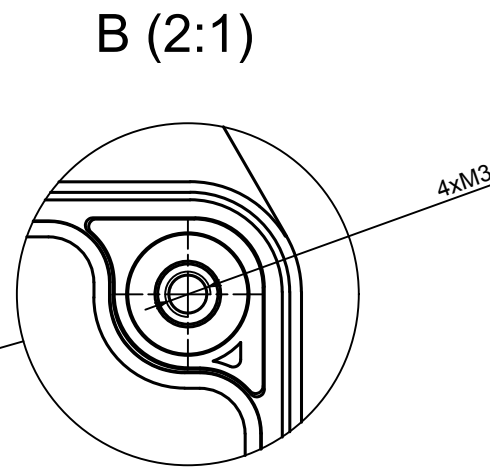

A |

A |

A-A

All rights reserved, Copyright Kradox 2019

Product model Enclosure ZP120.80.60U TM - Assembly

Format: A3 Material: PC, ABS

Scale 1:1 Tolerance: +/- 0.5

All rights reserved, Copyright Kradox 2019

Product model: Enclosure ZP120.80.60U TM - Base ZP120.80 30U TM

Format: A3 Material: PC, ABS

Scale 1:2 Tolerance: +/- 0.5

A-A

A |

All rights reserved, Copyright Kradox 2019		
Product model	Enclosure ZP120.80.60U TM - Cover ZP120.80.30	
Format: A3	Material: PC, ABS	
Scale 1:1	Tolerance: +/- 0.5	