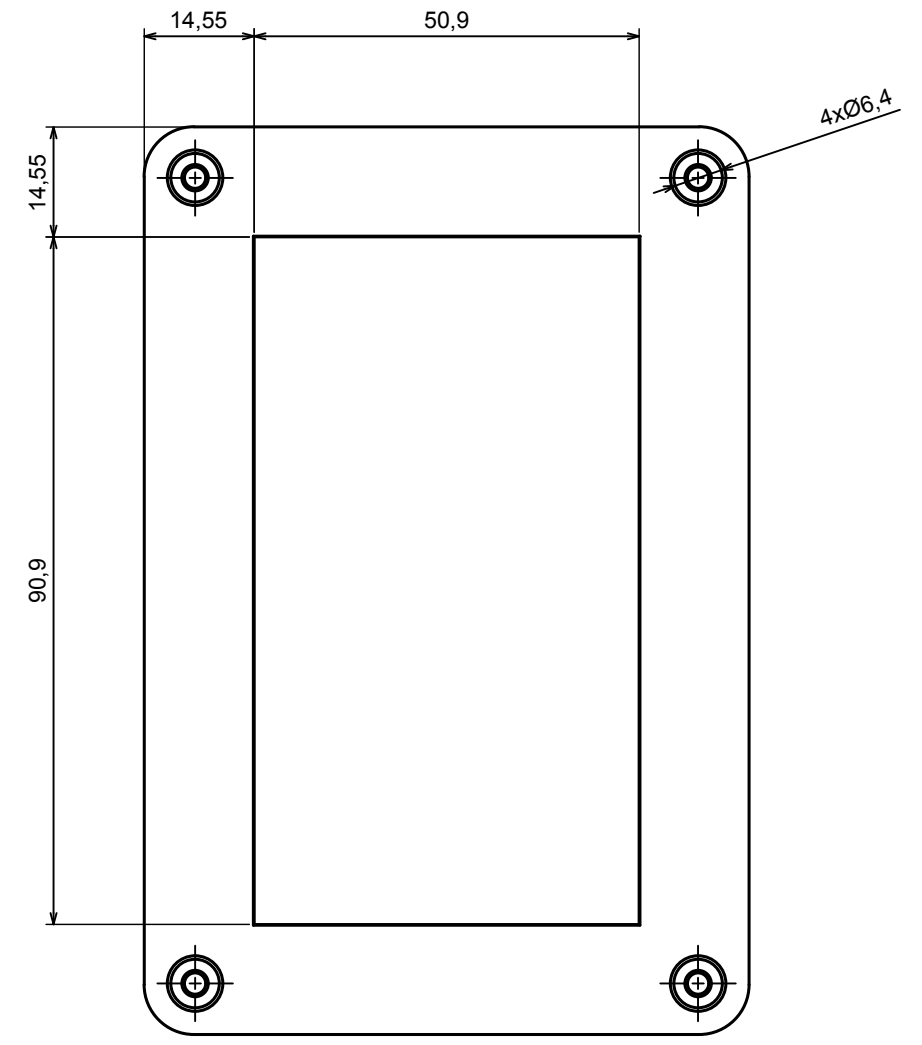

A |

A |

A-A

All rights reserved, Copyright Kradox 2019

Product model Enclosure ZP120.80.60U TM - Assembly

Format: A3 Material: PC, ABS

Scale 1:1 Tolerance: +/- 0.5

All rights reserved, Copyright Kradox 2019

Product model: Enclosure ZP120.80.60U TM - Base ZP120.80 30U TM

Format: A3 Material: PC, ABS

Scale 1:2 Tolerance: +/- 0.5

A-A

A |

All rights reserved, Copyright Kradox 2019		
Product model	Enclosure ZP120.80.60U TM - Cover ZP120.80.30	
Format: A3	Material: PC, ABS	
Scale 1:1	Tolerance: +/- 0.5	