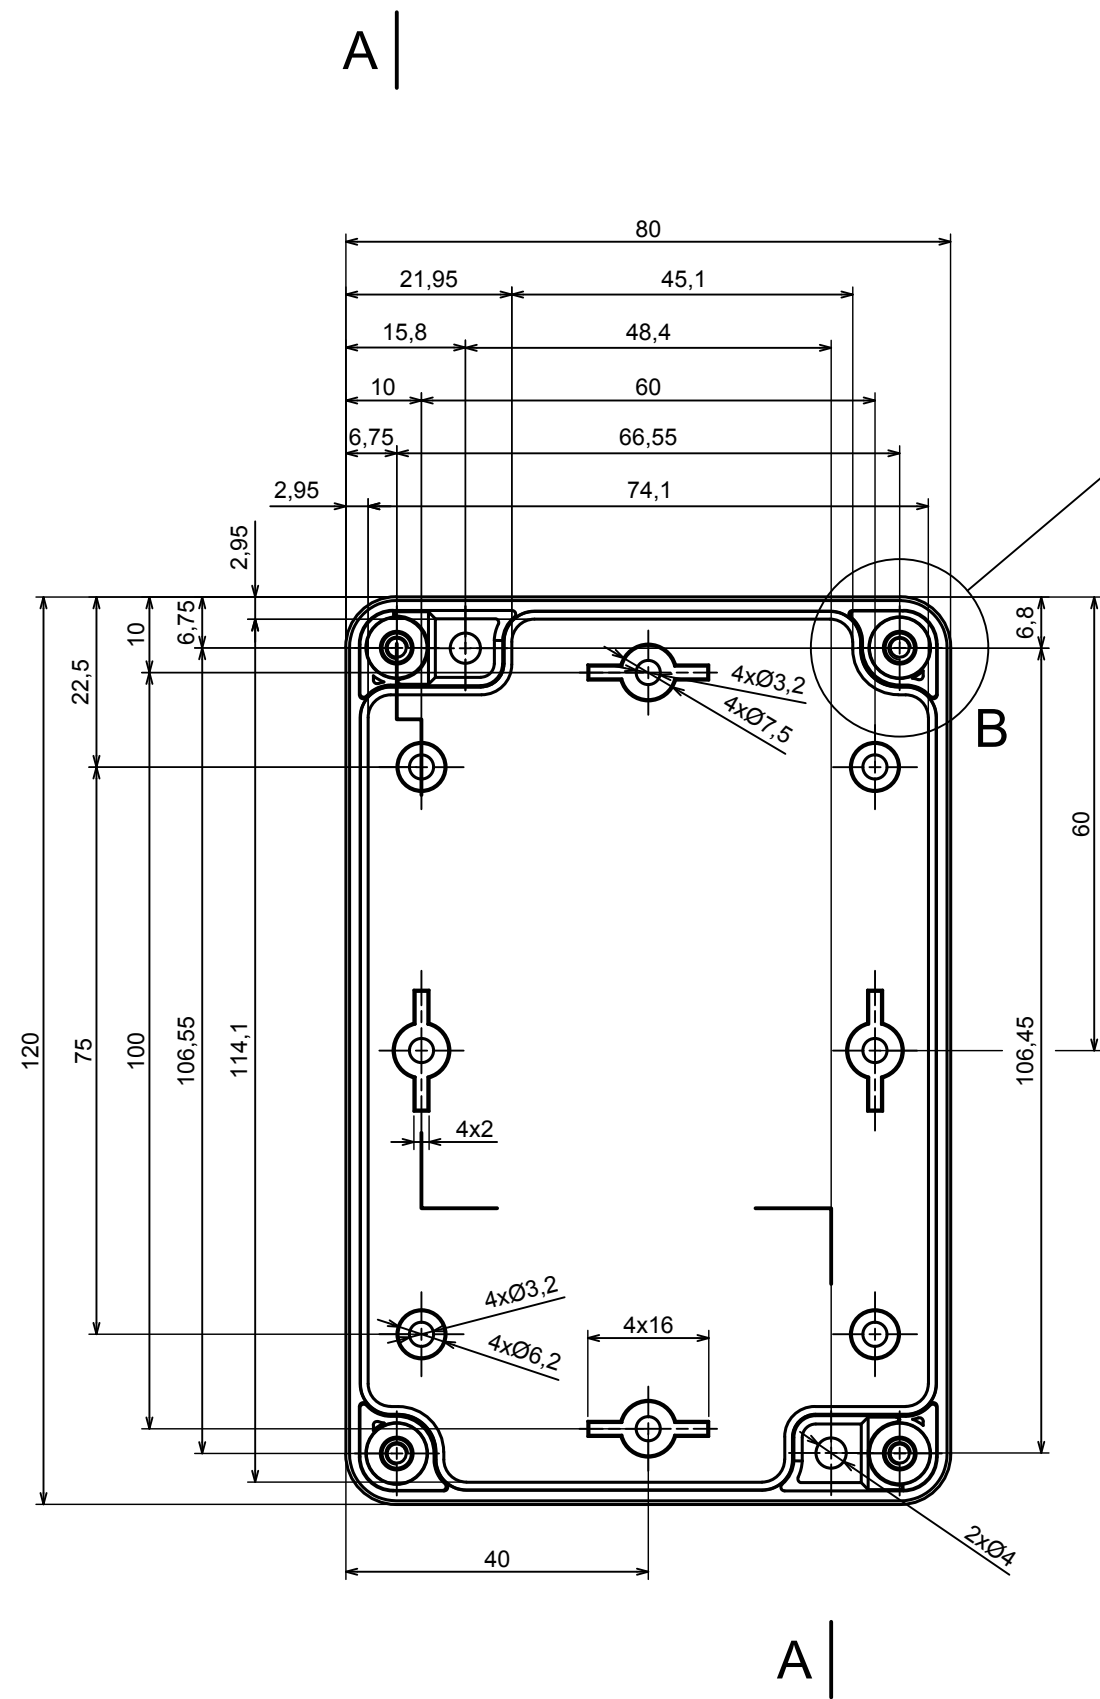

A |

A |

A-A

All rights reserved, Copyright Kradox 2019

Product model Enclosure ZP120.80.75 TM - Assembly

Format: A3 Material: PC, ABS

Scale 1:1 Tolerance: +/- 0.5

All rights reserved, Copyright Kradox 2019

Product model: Enclosure ZP120.80.75 TM - Assembly - Base ZP120.80.45 TM

Format: A3 Material: DX51

Scale 1:2 Tolerance: +/- 0.5

A |

A-A

A |

All rights reserved, Copyright Kradox 2019

Product model: Enclosure ZP120.80.75 TM - Assembly - Cover ZP120.80.30

Format: A3 Material: PC, ABS

Scale 1:1 Tolerance: +/- 0.5