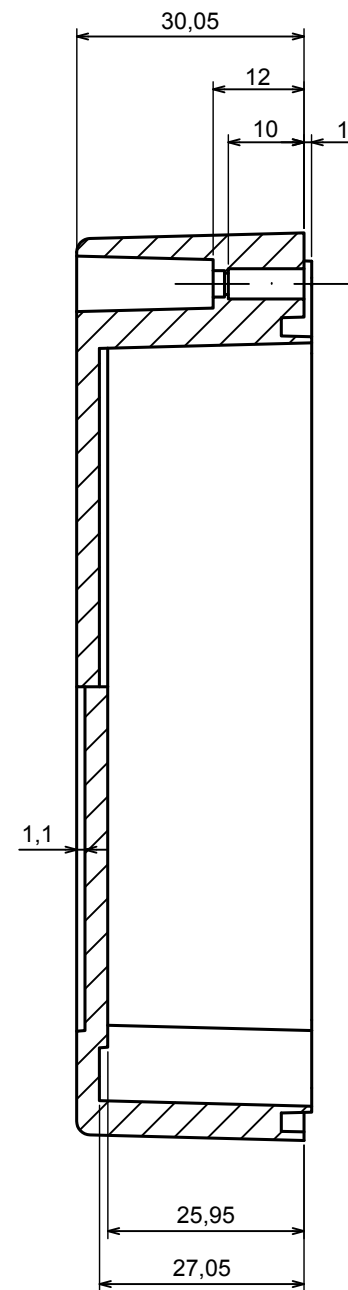

A |

A |

A-A

All rights reserved, Copyright Kradox 2019

Product model Enclosure ZP120.80.75 TM - Assembly

Format: A3 Material: PC, ABS

Scale 1:1 Tolerance: +/- 0.5

All rights reserved, Copyright Kradox 2019

Product model: Enclosure ZP120.80.75 TM - Assembly - Base ZP120.80.45 TM

Format: A3 Material: DX51

Scale 1:2 Tolerance: +/- 0.5

A |

A-A

A |

All rights reserved, Copyright Kradox 2019

Product model: Enclosure ZP120.80.75 TM - Assembly - Cover ZP120.80.30

Format: A3 Material: PC, ABS

Scale 1:1 Tolerance: +/- 0.5