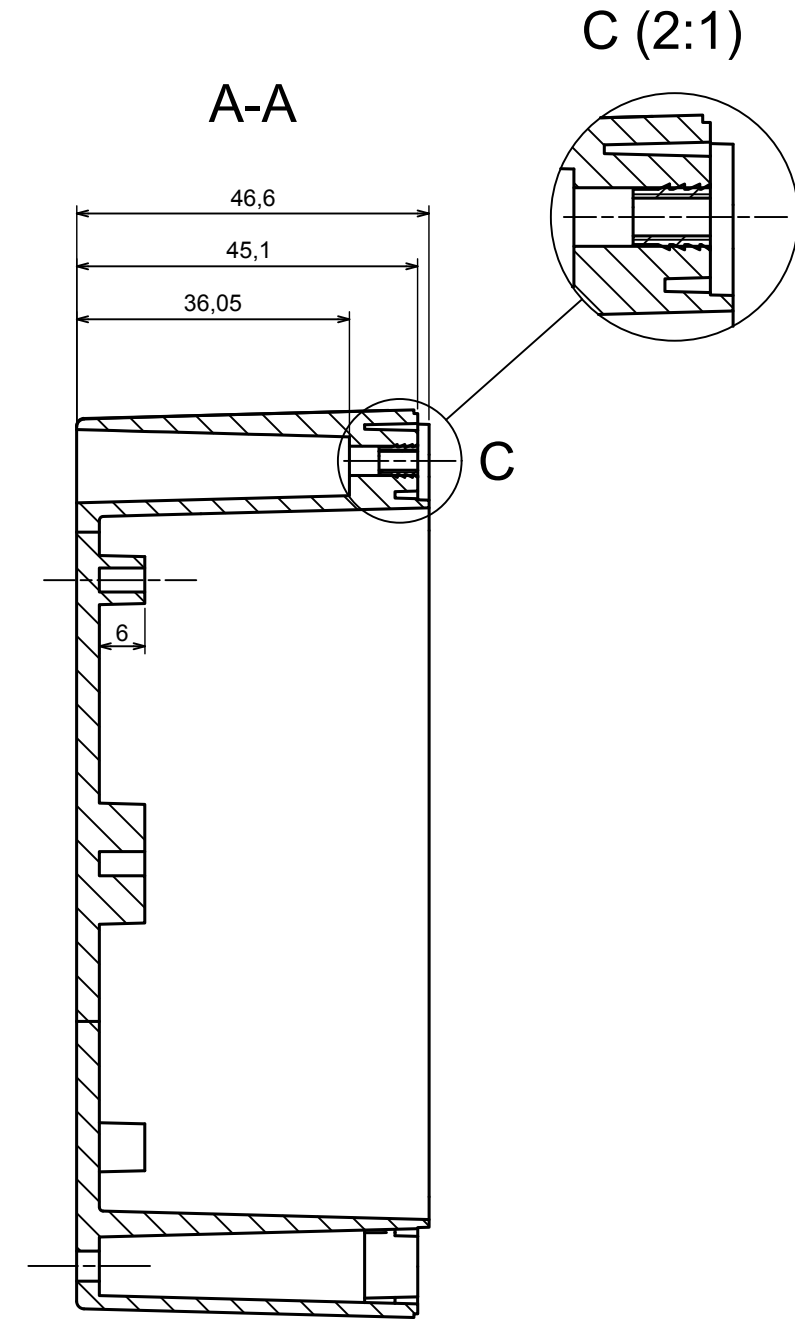

A |

A |

A-A

All rights reserved, Copyright Kradox 2019

Product model Enclosure ZP120.80.75 TM - Assembly

Format: A3 Material: PC, ABS

Scale 1:1 Tolerance: +/- 0.5

All rights reserved, Copyright Kradox 2019

Product model: Enclosure ZP120.80.75 TM - Assembly - Base ZP120.80.45 TM

Format: A3 Material: DX51

Scale 1:2 Tolerance: +/- 0.5

A |

A-A

A |

All rights reserved, Copyright Kradox 2019

Product model: Enclosure ZP120.80.75 TM - Assembly - Cover ZP120.80.30

Format: A3 Material: PC, ABS

Scale 1:1 Tolerance: +/- 0.5