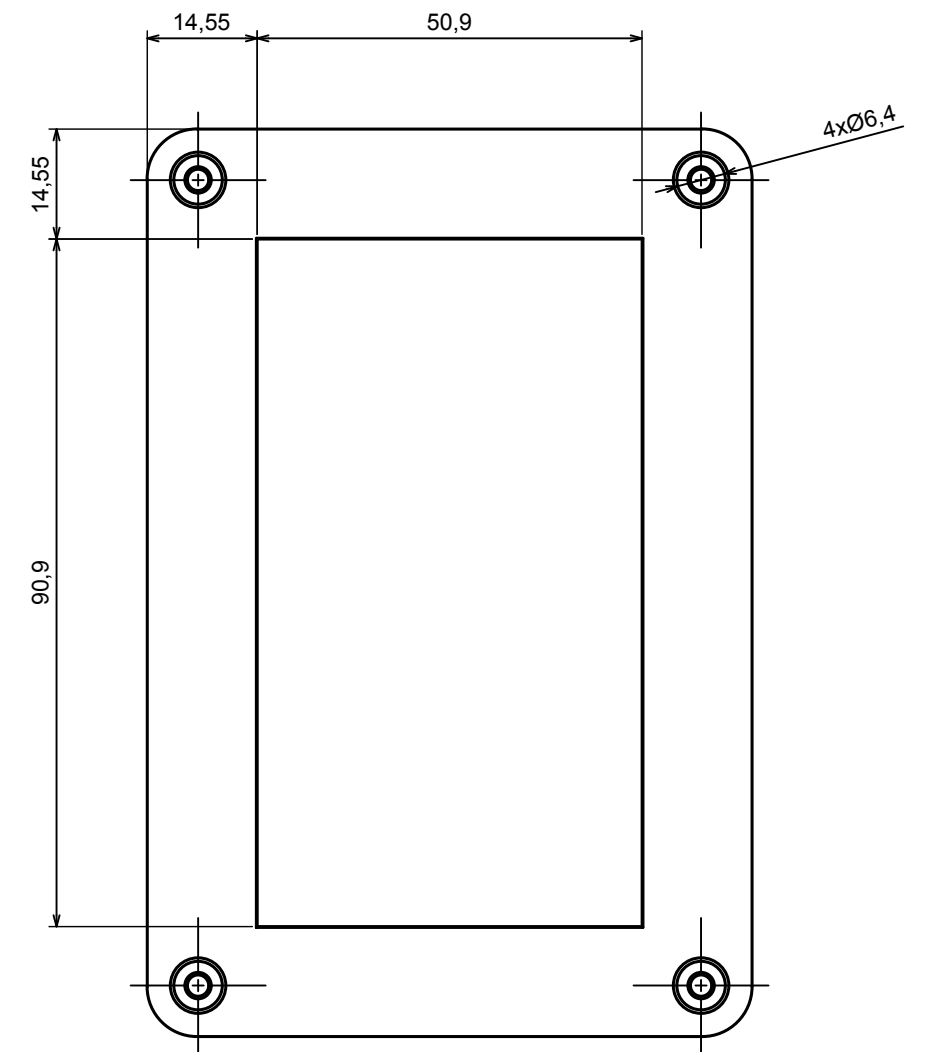

A |

A |

A-A

All rights reserved, Copyright Kradox 2019

Product model Enclosure ZP120.80.75 TM - Assembly

Format: A3 Material: PC, ABS

Scale 1:1 Tolerance: +/- 0.5

All rights reserved, Copyright Kradox 2019

Product model: Enclosure ZP120.80.75 TM - Assembly - Base ZP120.80.45 TM

Format: A3 Material: DX51

Scale 1:2 Tolerance: +/- 0.5

A |

A-A

A |

All rights reserved, Copyright Kradox 2019

Product model: Enclosure ZP120.80.75 TM - Assembly - Cover ZP120.80.30

Format: A3 Material: PC, ABS

Scale 1:1 Tolerance: +/- 0.5