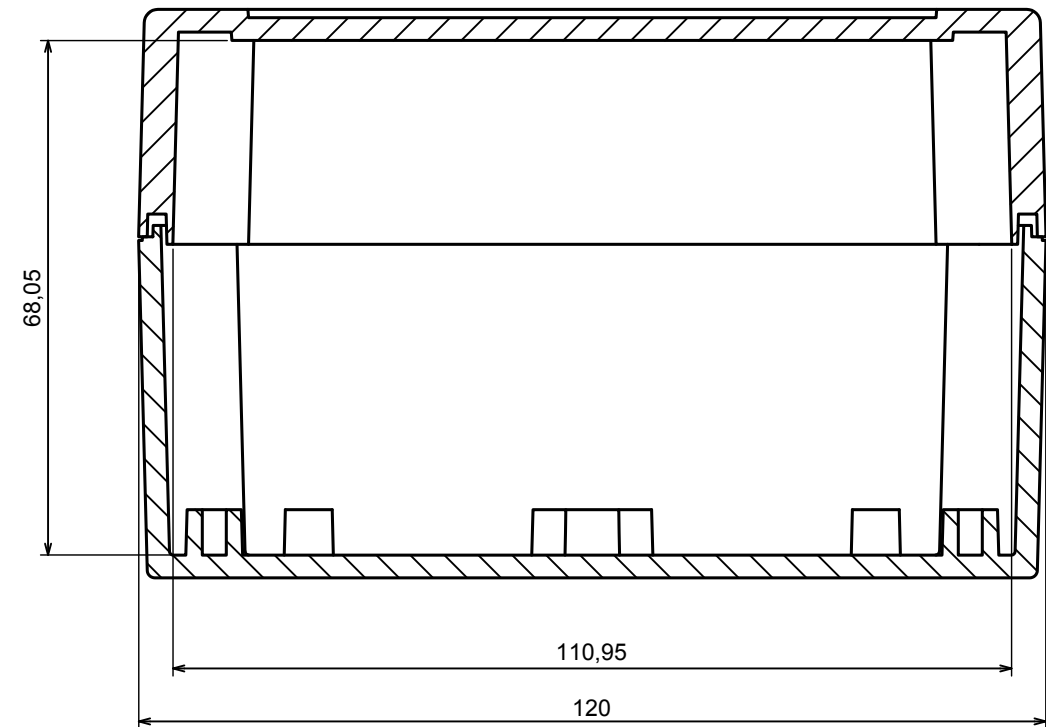

A |

A |

A-A

All rights reserved, Copyright Kradox 2019

Product model Enclosure ZP120.80.75 TM - Assembly

Format: A3 Material: PC, ABS

Scale 1:1 Tolerance: +/- 0.5

All rights reserved, Copyright Kradox 2019

Product model: Enclosure ZP120.80.75 TM - Assembly - Base ZP120.80.45 TM

Format: A3 Material: DX51

Scale 1:2 Tolerance: +/- 0.5

A |

A-A

A |

All rights reserved, Copyright Kradox 2019

Product model: Enclosure ZP120.80.75 TM - Assembly - Cover ZP120.80.30

Format: A3 Material: PC, ABS

Scale 1:1 Tolerance: +/- 0.5