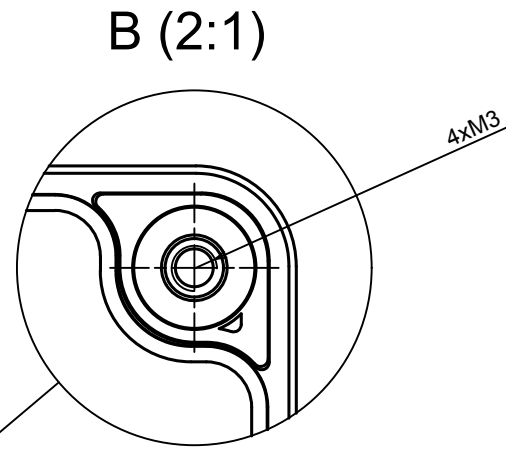

A |

A |

A-A

All rights reserved, Copyright Kradox 2019

Product model Enclosure ZP120.80.75 TM - Assembly

Format: A3 Material: PC, ABS

Scale 1:1 Tolerance: +/- 0.5

All rights reserved, Copyright Kradox 2019

Product model: Enclosure ZP120.80.75 TM - Assembly - Base ZP120.80.45 TM

Format: A3 Material: DX51

Scale 1:2 Tolerance: +/- 0.5

A |

A-A

A |

All rights reserved, Copyright Kradox 2019

Product model: Enclosure ZP120.80.75 TM - Assembly - Cover ZP120.80.30

Format: A3 Material: PC, ABS

Scale 1:1 Tolerance: +/- 0.5