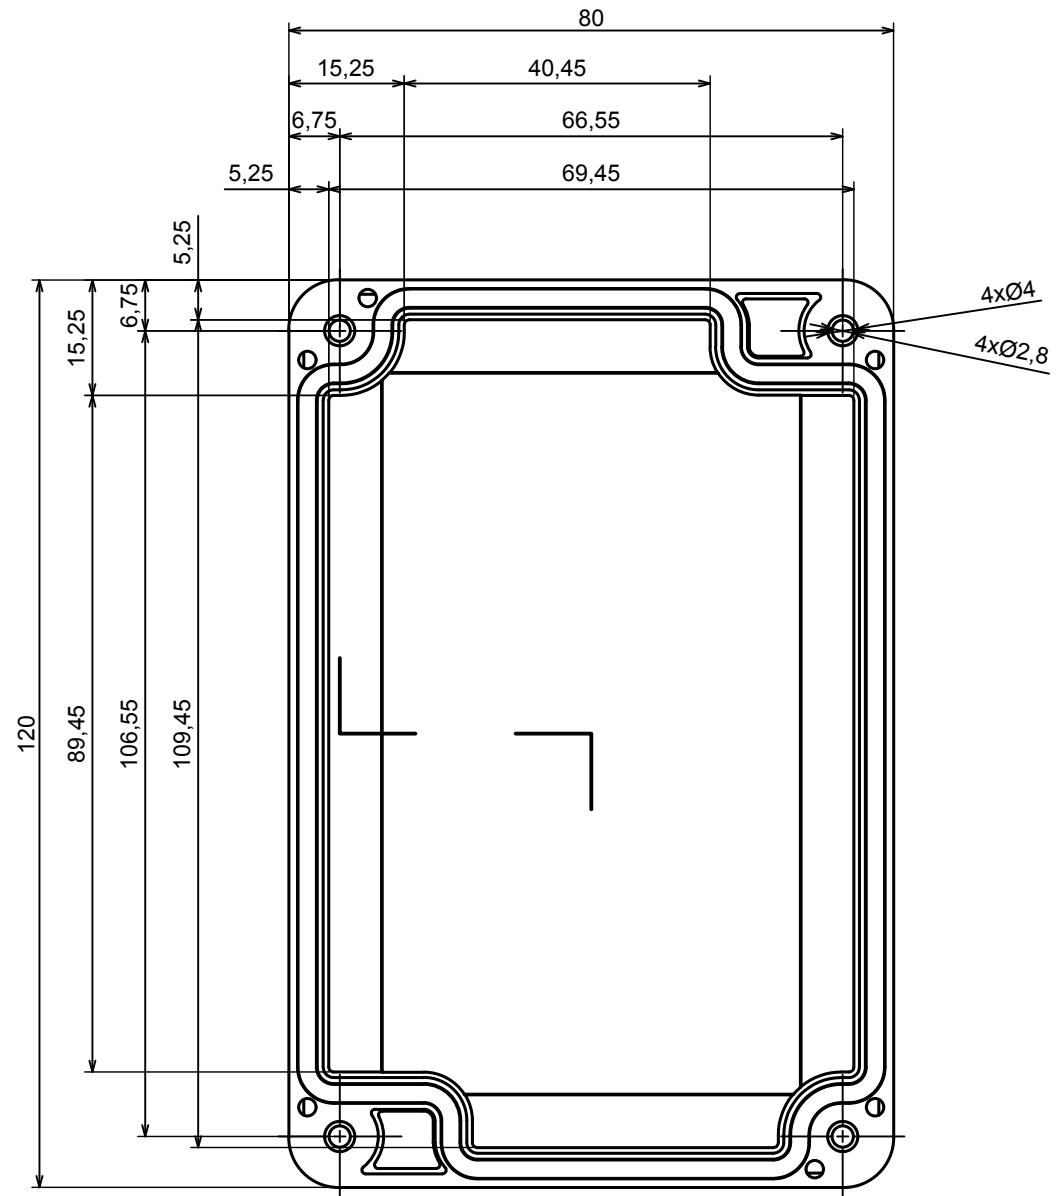

A |

A |

A-A

All rights reserved, Copyright Kradox 2019

Product model Enclosure ZP120.80.75 TM - Assembly

Format: A3 Material: PC, ABS

Scale 1:1 Tolerance: +/- 0.5

All rights reserved, Copyright Kradox 2019

Product model: Enclosure ZP120.80.75 TM - Assembly - Base ZP120.80.45 TM

Format: A3 Material: DX51

Scale 1:2 Tolerance: +/- 0.5

A |

A-A

A |

All rights reserved, Copyright Kradox 2019

Product model: Enclosure ZP120.80.75 TM - Assembly - Cover ZP120.80.30

Format: A3 Material: PC, ABS

Scale 1:1 Tolerance: +/- 0.5