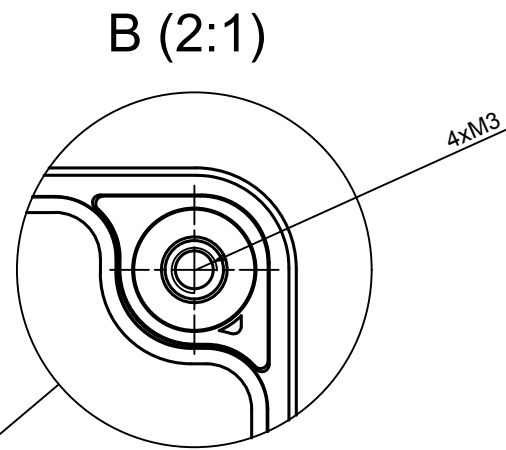

A |

A |

A-A

All rights reserved, Copyright Kradox 2019

Product model Enclosure ZP120.80.75 TM - Assembly

Format: A3 Material: PC, ABS

Scale 1:1 Tolerance: +/- 0.5

All rights reserved, Copyright Kradox 2019

Product model: Enclosure ZP120.80.75 TM - Assembly - Base ZP120.80.45 TM

Format: A3 Material: DX51

Scale 1:2 Tolerance: +/- 0.5

A |

All rights reserved, Copyright Kradox 2019

Product model: Enclosure ZP120.80.75 TM - Assembly - Cover ZP120.80.30