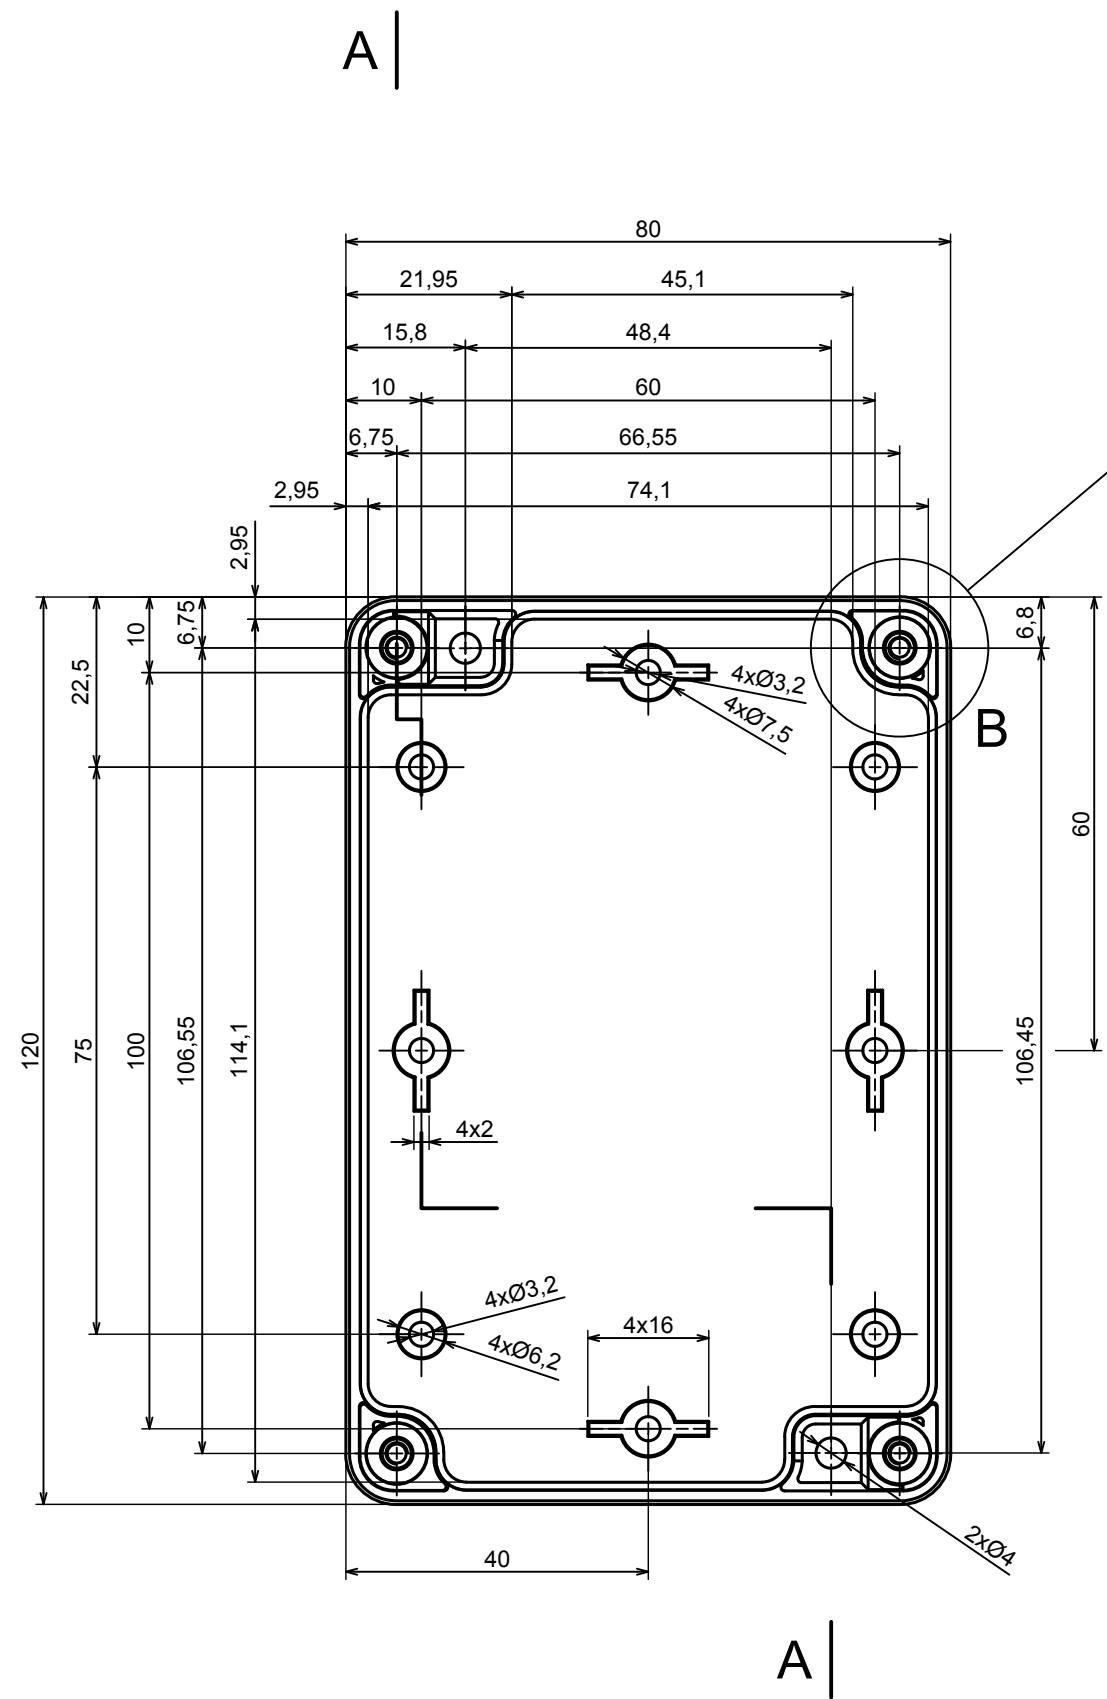

A |

A |

A-A

All rights reserved, Copyright Kradox 2019

Product model Enclosure ZP120.80.75 TM - Assembly

Format: A3 Material: PC, ABS

Scale 1:1 Tolerance: +/- 0.5

All rights reserved, Copyright Kradox 2019

Product model: Enclosure ZP120.80.75 TM - Assembly - Base ZP120.80.45 TM

Format: A3 Material: DX51

Scale 1:2 Tolerance: +/- 0.5

A |

All rights reserved, Copyright Kradox 2019

Product model: Enclosure ZP120.80.75 TM - Assembly - Cover ZP120.80.30

Format: A3 Material: PC, ABS

Scale 1:1 Tolerance: +/- 0.5

X-ON Electronics

Largest Supplier of Electrical and Electronic Components

Click to view similar products for [Enclosures, Boxes & Cases](#) category: