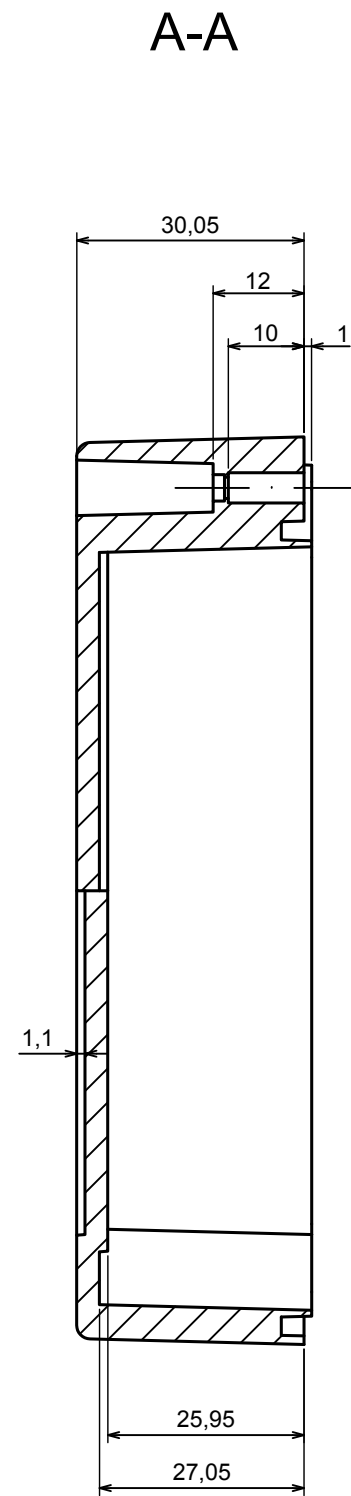

A |

A |

A-A

All rights reserved, Copyright Kradox 2019

Product model Enclosure ZP120.80.75 TM - Assembly

Format: A3 Material: PC, ABS

Scale 1:1 Tolerance: +/- 0.5

All rights reserved, Copyright Kradox 2019

Product model: Enclosure ZP120.80.75 TM - Assembly - Base ZP120.80.45 TM

Format: A3 Material: DX51

Scale 1:2 Tolerance: +/- 0.5

A |

All rights reserved, Copyright Kradox 2019

Product model: Enclosure ZP120.80.75 TM - Assembly - Cover ZP120.80.30

Format: A3 Material: PC, ABS

Scale 1:1 Tolerance: +/- 0.5

X-ON Electronics

Largest Supplier of Electrical and Electronic Components

Click to view similar products for [Enclosures, Boxes & Cases](#) category: