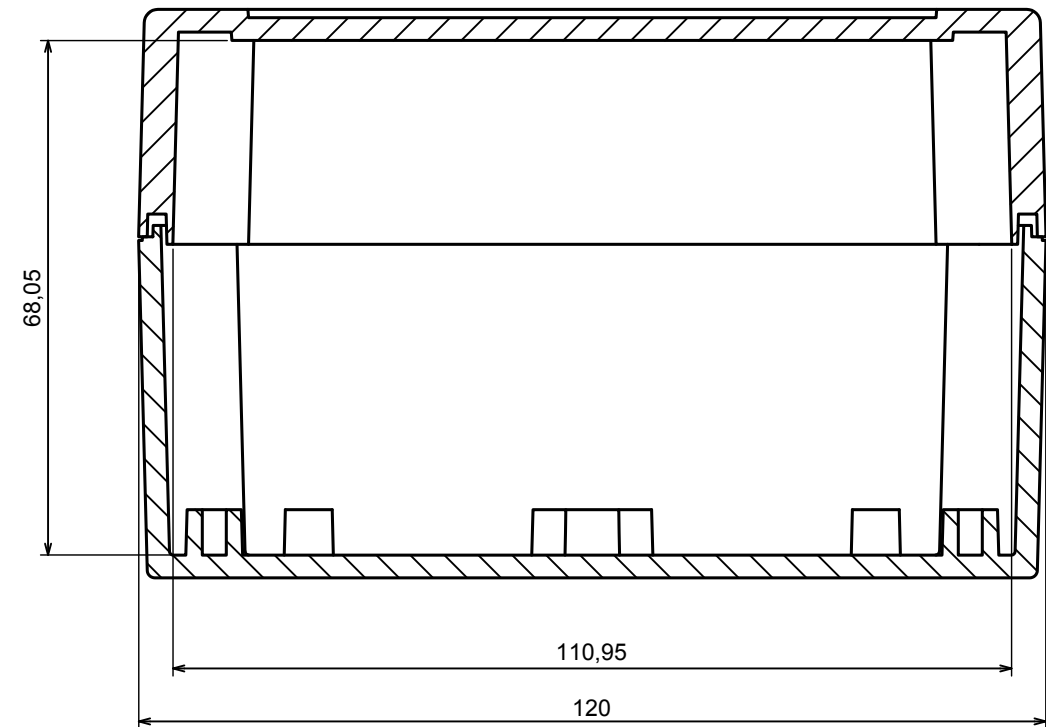

A |

A |

A-A

All rights reserved, Copyright Kradox 2019

Product model Enclosure ZP120.80.75 TM - Assembly

Format: A3 Material: PC, ABS

Scale 1:1 Tolerance: +/- 0.5

All rights reserved, Copyright Kradox 2019

Product model: Enclosure ZP120.80.75 TM - Assembly - Base ZP120.80.45 TM

Format: A3 Material: DX51

Scale 1:2 Tolerance: +/- 0.5

A |

All rights reserved, Copyright Kradox 2019

Product model: Enclosure ZP120.80.75 TM - Assembly - Cover ZP120.80.30

Format: A3 Material: PC, ABS

Scale 1:1 Tolerance: +/- 0.5

X-ON Electronics

Largest Supplier of Electrical and Electronic Components

Click to view similar products for [Enclosures, Boxes & Cases](#) category: