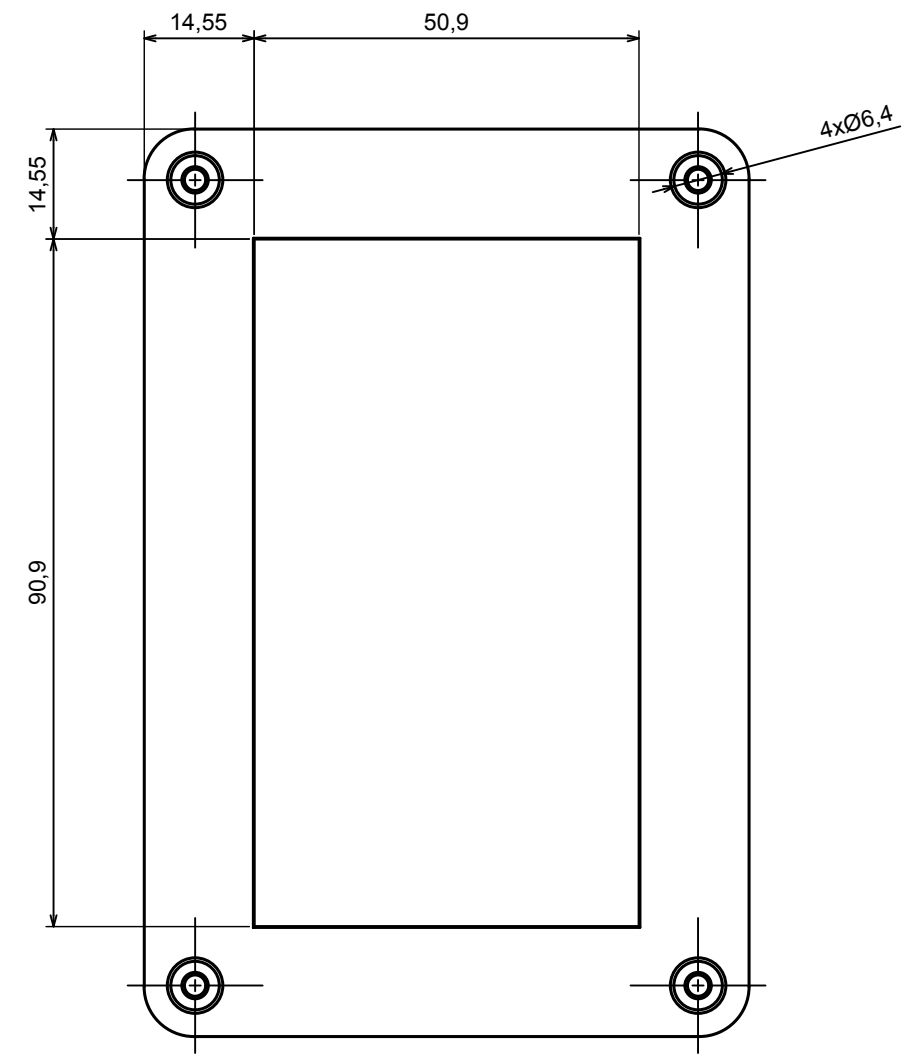

A |

A |

A-A

All rights reserved, Copyright Kradox 2019

Product model Enclosure ZP120.80.75 TM - Assembly

Format: A3 Material: PC, ABS

Scale 1:1 Tolerance: +/- 0.5

All rights reserved, Copyright Kradox 2019

Product model: Enclosure ZP120.80.75 TM - Assembly - Base ZP120.80.45 TM

Format: A3 Material: DX51

Scale 1:2 Tolerance: +/- 0.5

A |

All rights reserved, Copyright Kradox 2019

Product model: Enclosure ZP120.80.75 TM - Assembly - Cover ZP120.80.30

Format: A3 Material: PC, ABS

Scale 1:1 Tolerance: +/- 0.5

X-ON Electronics

Largest Supplier of Electrical and Electronic Components

Click to view similar products for [Enclosures, Boxes & Cases](#) category: