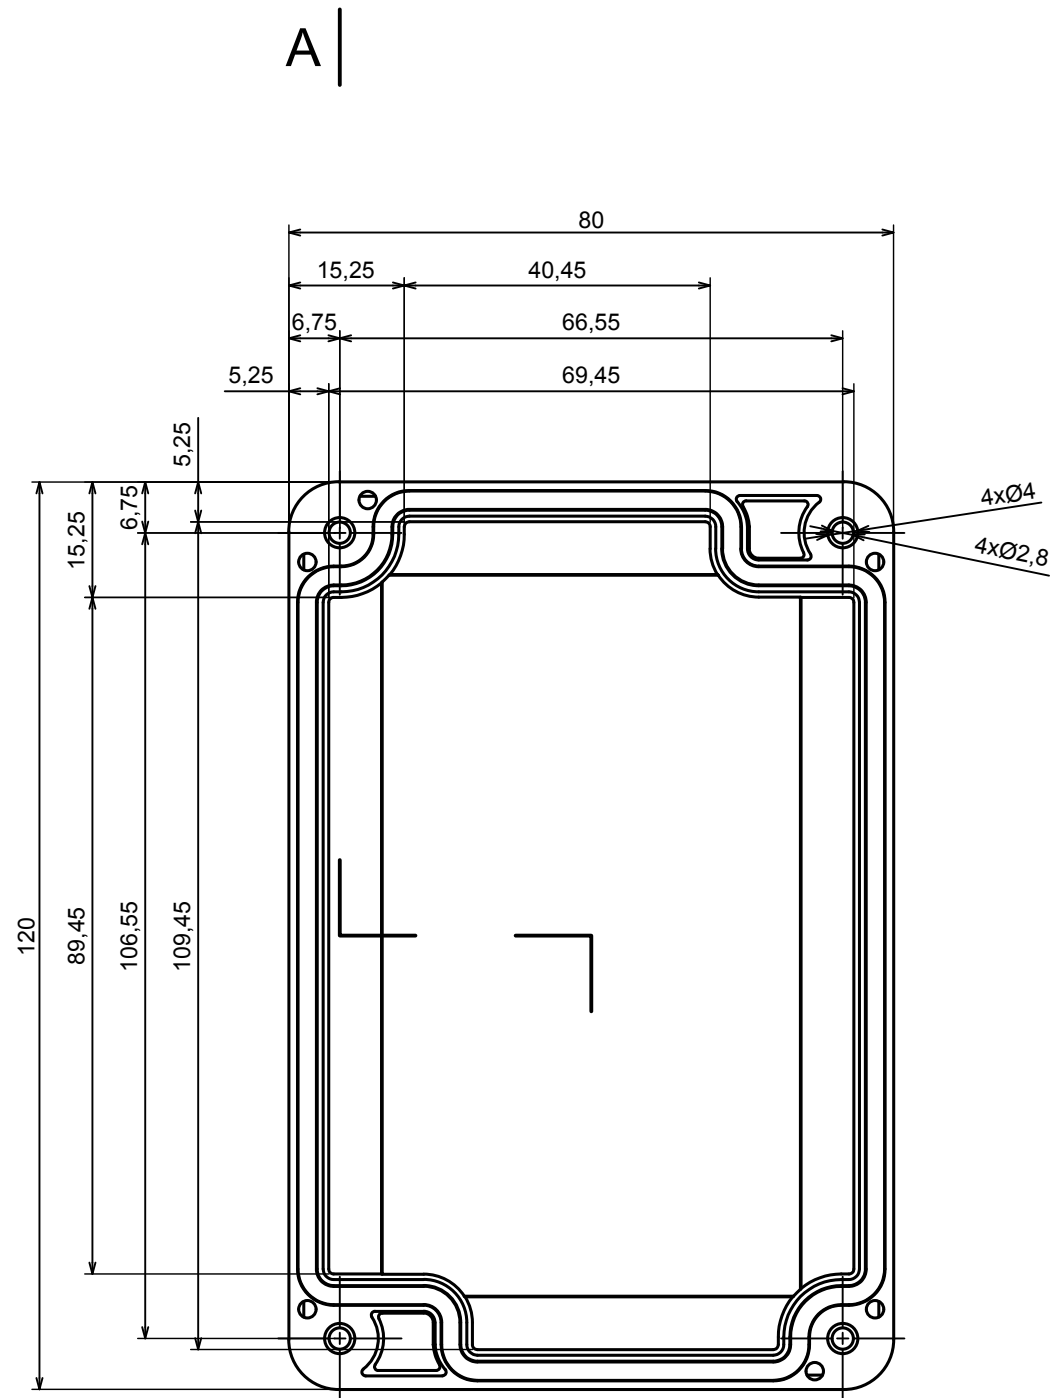

A |

A |

A-A

All rights reserved, Copyright Kradox 2019

Product model Enclosure ZP120.80.75 TM - Assembly

Format: A3 Material: PC, ABS

Scale 1:1 Tolerance: +/- 0.5

All rights reserved, Copyright Kradox 2019

Product model: Enclosure ZP120.80.75 TM - Assembly - Base ZP120.80.45 TM

Format: A3 Material: DX51

Scale 1:2 Tolerance: +/- 0.5

A |

All rights reserved, Copyright Kradox 2019

Product model: Enclosure ZP120.80.75 TM - Assembly - Cover ZP120.80.30

Format: A3 Material: PC, ABS

Scale 1:1 Tolerance: +/- 0.5

X-ON Electronics

Largest Supplier of Electrical and Electronic Components

Click to view similar products for [Enclosures, Boxes & Cases](#) category: