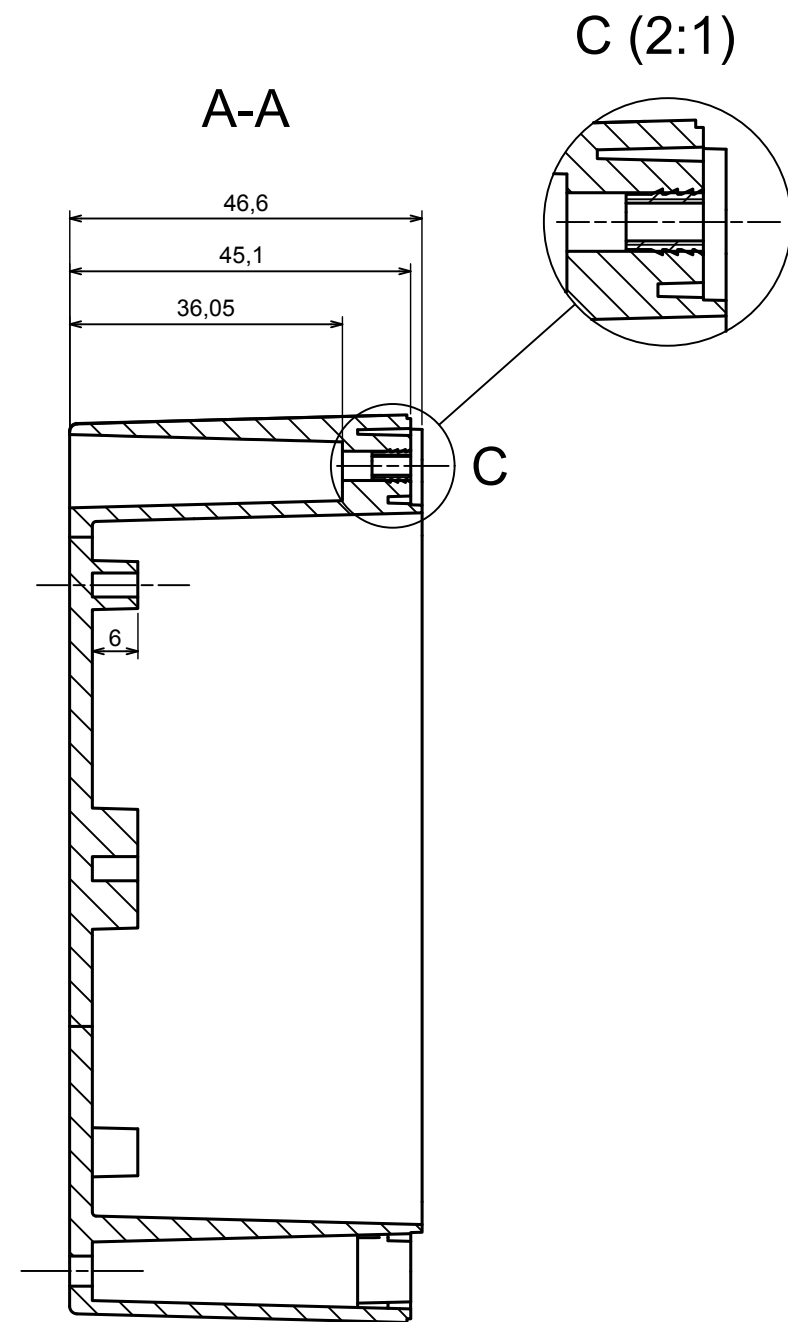

A |

A |

A-A

All rights reserved, Copyright Kradox 2019

Product model Enclosure ZP120.80.75 TM - Assembly

Format: A3 Material: PC, ABS

Scale 1:1 Tolerance: +/- 0.5

All rights reserved, Copyright Kradox 2019

Product model: Enclosure ZP120.80.75 TM - Assembly - Base ZP120.80.45 TM

Format: A3 Material: DX51

Scale 1:2 Tolerance: +/- 0.5

A |

All rights reserved, Copyright Kradox 2019

Product model: Enclosure ZP120.80.75 TM - Assembly - Cover ZP120.80.30

Format: A3 Material: PC, ABS

Scale 1:1 Tolerance: +/- 0.5

X-ON Electronics

Largest Supplier of Electrical and Electronic Components

Click to view similar products for [Enclosures, Boxes & Cases](#) category: