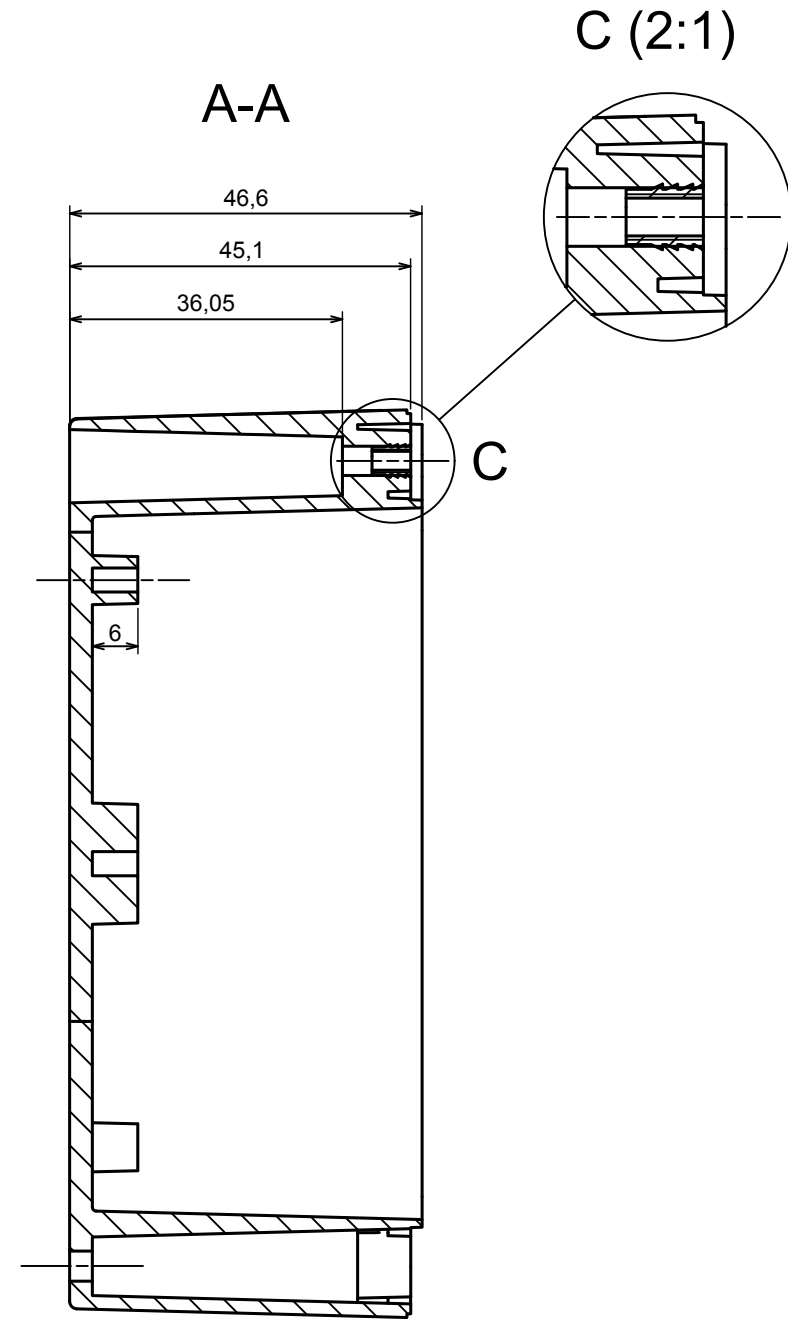

A |

A |

A-A

All rights reserved, Copyright Kradox 2019

Product model Enclosure ZP120.80.75 TM - Assembly

Format: A3 Material: PC, ABS

Scale 1:1 Tolerance: +/- 0.5

All rights reserved, Copyright Kradox 2019

Product model: Enclosure ZP120.80.75 TM - Assembly - Base ZP120.80.45 TM

Format: A3 Material: DX51

Scale 1:2 Tolerance: +/- 0.5

A |

A |

A-A

All rights reserved, Copyright Kradox 2019

Product model: Enclosure ZP120.80.75 TM - Assembly - Cover ZP120.80.30

Format: A3 Material: PC, ABS

Scale 1:1 Tolerance: +/- 0.5

X-ON Electronics

Largest Supplier of Electrical and Electronic Components

Click to view similar products for [Enclosures, Boxes & Cases](#) category: