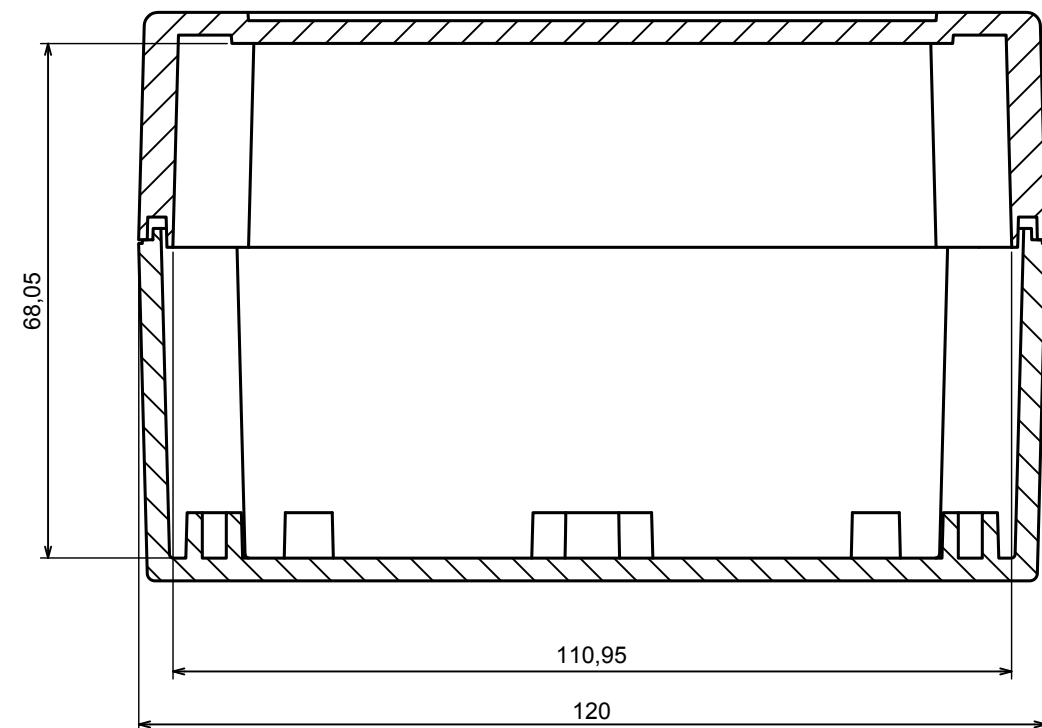

A |

A |

A-A

All rights reserved, Copyright Kradox 2019

Product model Enclosure ZP120.80.75 TM - Assembly

Format: A3 Material: PC, ABS

Scale 1:1 Tolerance: +/- 0.5

All rights reserved, Copyright Kradox 2019

Product model: Enclosure ZP120.80.75 TM - Assembly - Base ZP120.80.45 TM

Format: A3 Material: DX51

Scale 1:2 Tolerance: +/- 0.5

A |

A |

A-A

All rights reserved, Copyright Kradox 2019

Product model: Enclosure ZP120.80.75 TM - Assembly - Cover ZP120.80.30

Format: A3 Material: PC, ABS

Scale 1:1 Tolerance: +/- 0.5

X-ON Electronics

Largest Supplier of Electrical and Electronic Components

Click to view similar products for [Enclosures, Boxes & Cases](#) category: