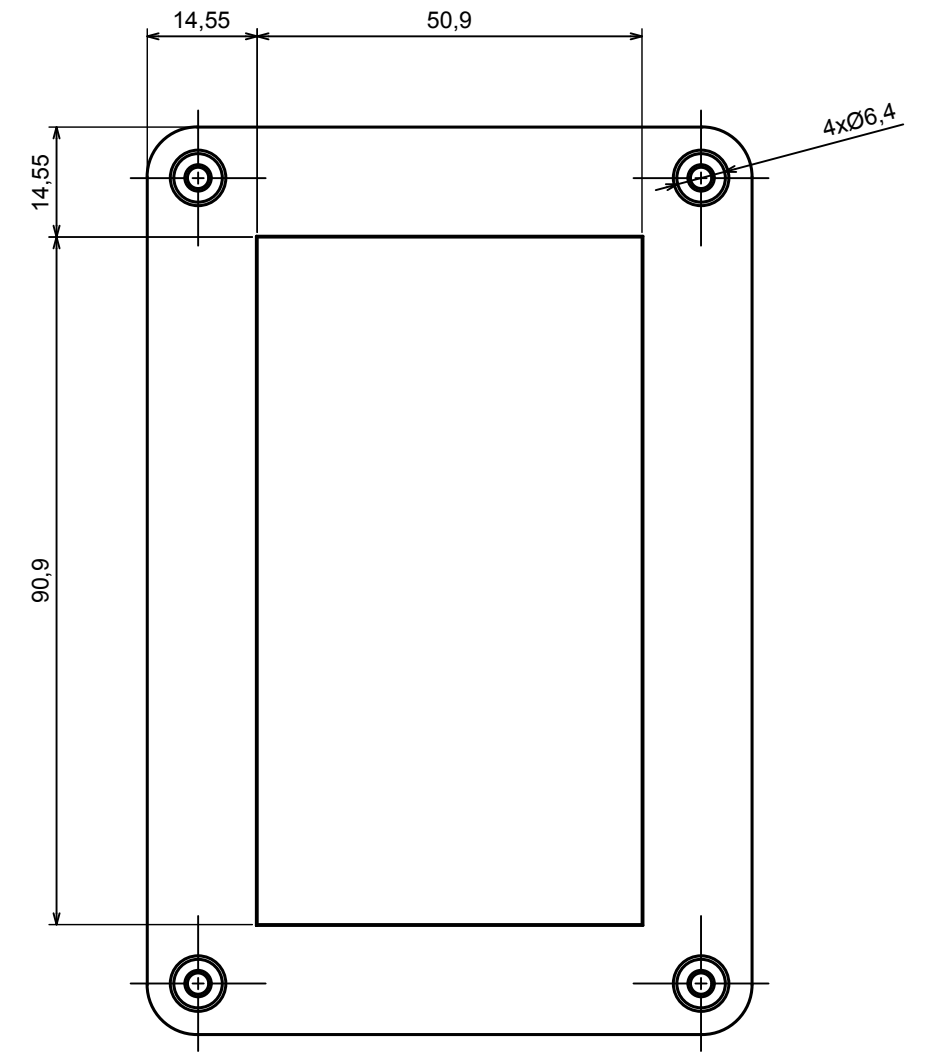

A |

A |

A-A

All rights reserved, Copyright Kradox 2019

Product model Enclosure ZP120.80.75 TM - Assembly

Format: A3 Material: PC, ABS

Scale 1:1 Tolerance: +/- 0.5

All rights reserved, Copyright Kradox 2019

Product model: Enclosure ZP120.80.75 TM - Assembly - Base ZP120.80.45 TM

Format: A3 Material: DX51

Scale 1:2 Tolerance: +/- 0.5

A |

A |

A-A

All rights reserved, Copyright Kradox 2019

Product model: Enclosure ZP120.80.75 TM - Assembly - Cover ZP120.80.30

Format: A3 Material: PC, ABS

Scale 1:1 Tolerance: +/- 0.5

X-ON Electronics

Largest Supplier of Electrical and Electronic Components

Click to view similar products for [Enclosures, Boxes & Cases](#) category: