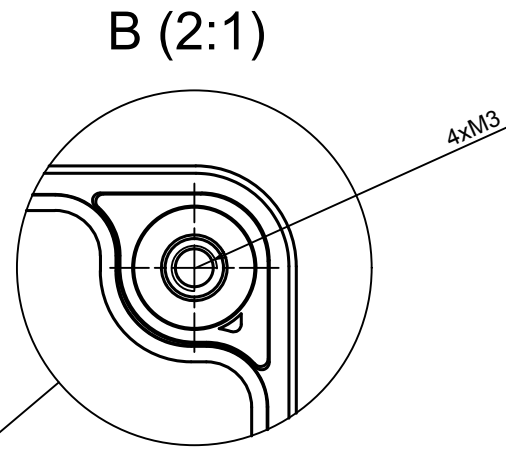

A |

A |

A-A

All rights reserved, Copyright Kradox 2019

Product model Enclosure ZP120.80.75 TM - Assembly

Format: A3 Material: PC, ABS

Scale 1:1 Tolerance: +/- 0.5

All rights reserved, Copyright Kradox 2019

Product model: Enclosure ZP120.80.75 TM - Assembly - Base ZP120.80.45 TM

Format: A3 Material: DX51

Scale 1:2 Tolerance: +/- 0.5

A |

A |

A-A

All rights reserved, Copyright Kradox 2019

Product model: Enclosure ZP120.80.75 TM - Assembly - Cover ZP120.80.30