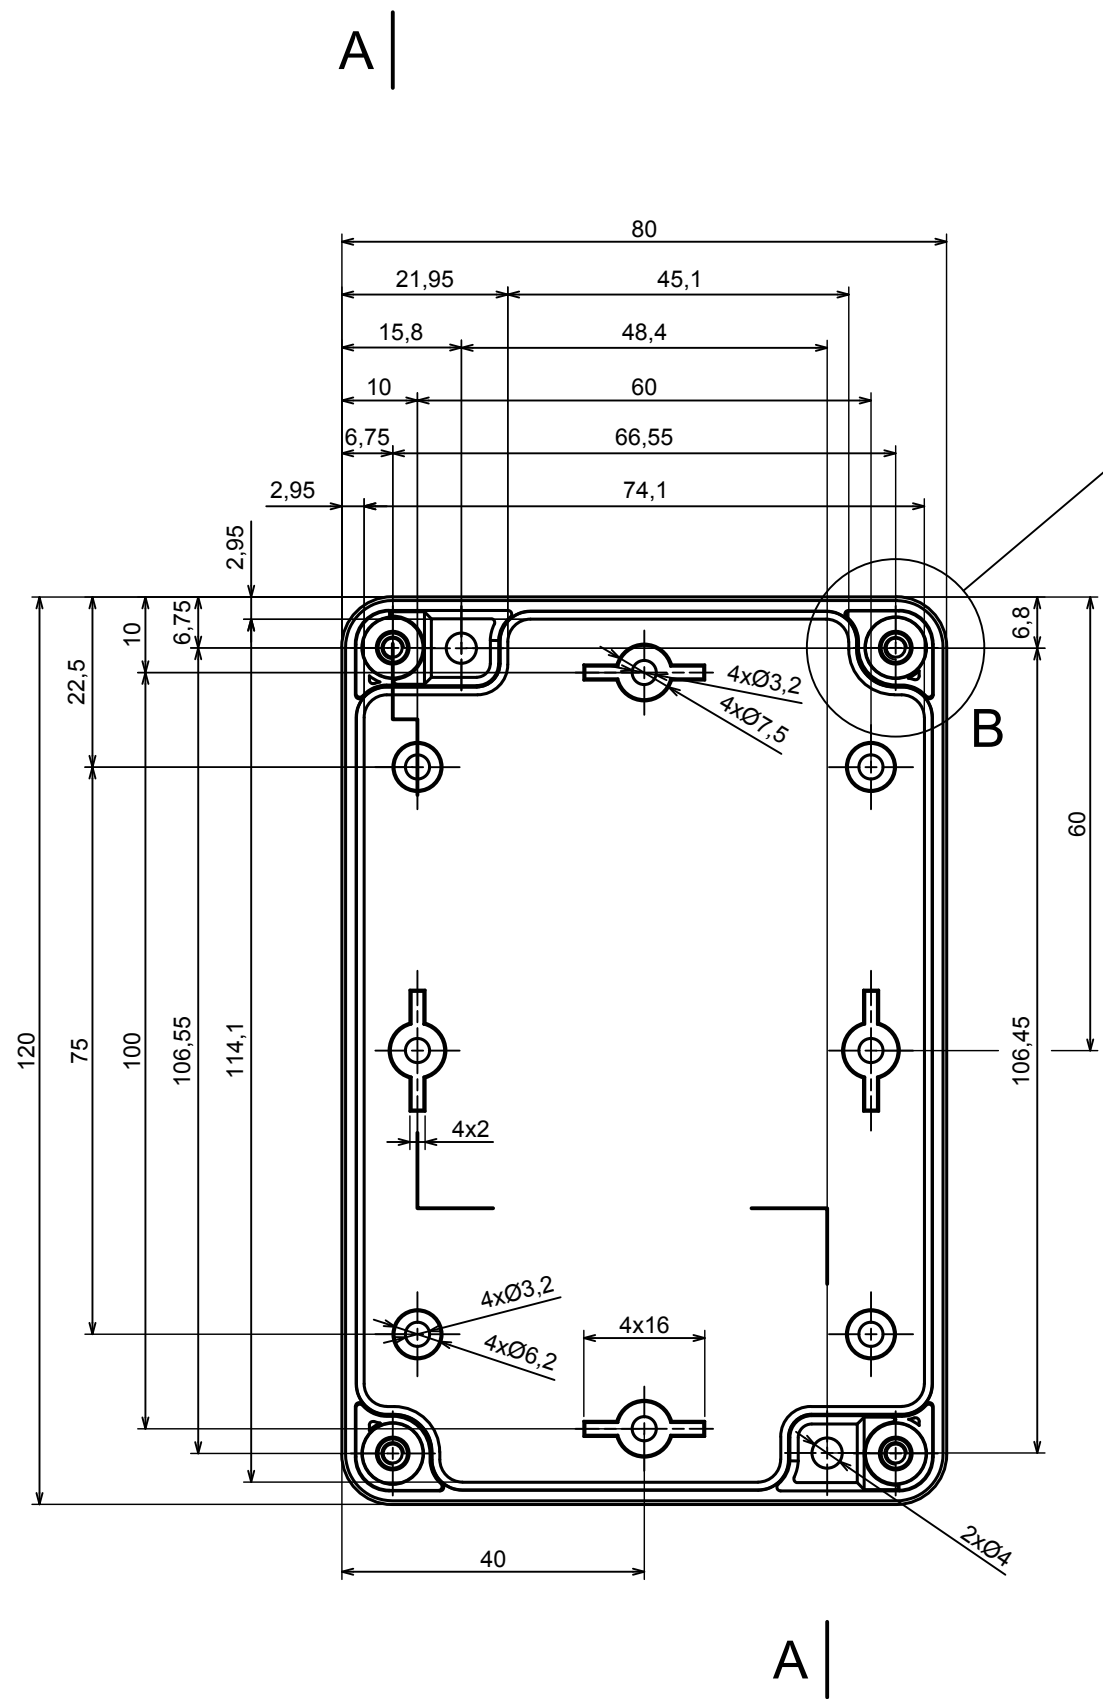

A |

A |

A-A

All rights reserved, Copyright Kradox 2019

Product model Enclosure ZP120.80.75 TM - Assembly

Format: A3 Material: PC, ABS

Scale 1:1 Tolerance: +/- 0.5

All rights reserved, Copyright Kradox 2019

Product model: Enclosure ZP120.80.75 TM - Assembly - Base ZP120.80.45 TM

Format: A3 Material: DX51

Scale 1:2 Tolerance: +/- 0.5

A |

A |

A-A

All rights reserved, Copyright Kradox 2019

Product model: Enclosure ZP120.80.75 TM - Assembly - Cover ZP120.80.30

Format: A3 Material: PC, ABS

Scale 1:1 Tolerance: +/- 0.5

X-ON Electronics

Largest Supplier of Electrical and Electronic Components

Click to view similar products for [Enclosures, Boxes & Cases](#) category: