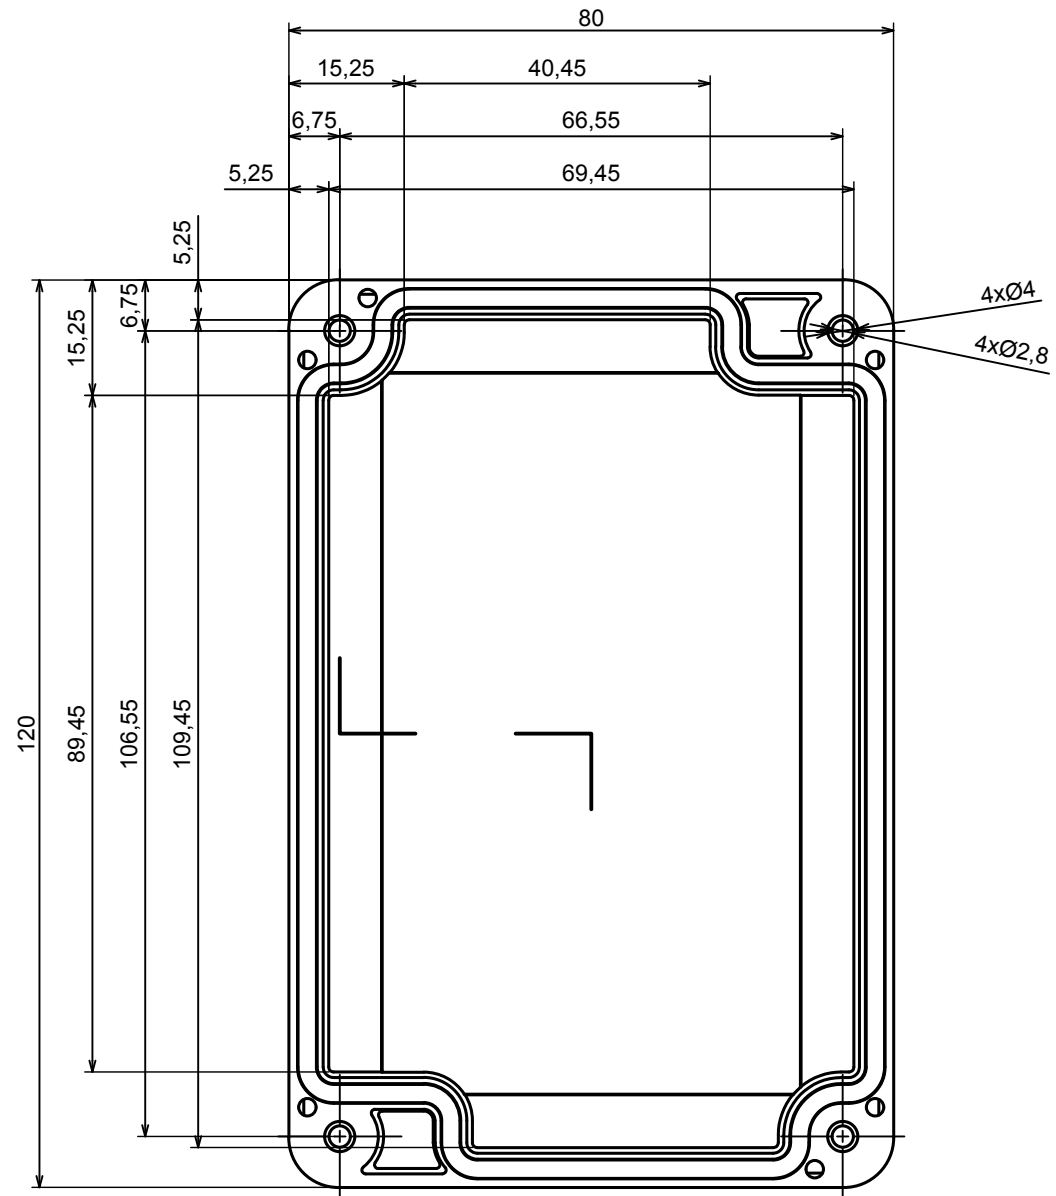

A |

A |

A-A

All rights reserved, Copyright Kradox 2019

Product model Enclosure ZP120.80.75 TM - Assembly

Format: A3 Material: PC, ABS

Scale 1:1 Tolerance: +/- 0.5

All rights reserved, Copyright Kradox 2019

Product model: Enclosure ZP120.80.75 TM - Assembly - Base ZP120.80.45 TM

Format: A3 Material: DX51

Scale 1:2 Tolerance: +/- 0.5

A |

A |

A-A

All rights reserved, Copyright Kradox 2019

Product model: Enclosure ZP120.80.75 TM - Assembly - Cover ZP120.80.30

Format: A3 Material: PC, ABS

Scale 1:1 Tolerance: +/- 0.5

X-ON Electronics

Largest Supplier of Electrical and Electronic Components

Click to view similar products for [Enclosures, Boxes & Cases](#) category: