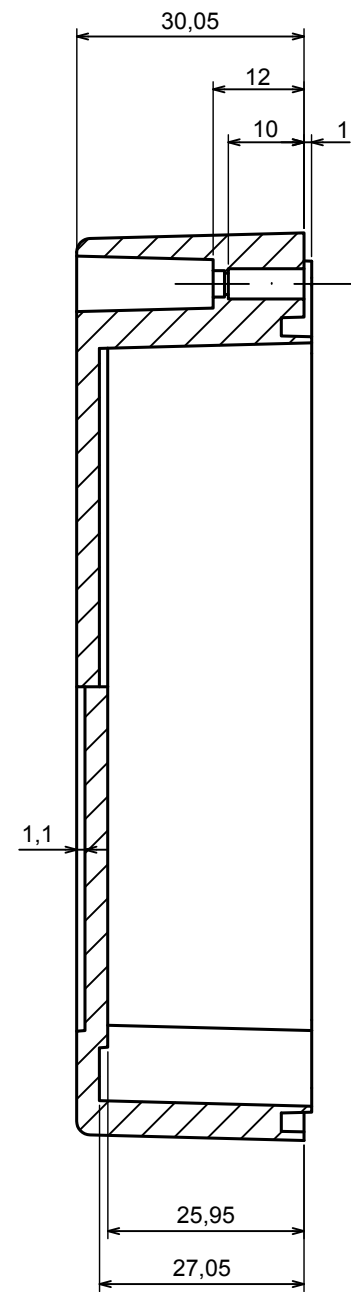

A |

A |

A-A

All rights reserved, Copyright Kradox 2019

Product model Enclosure ZP120.80.75 TM - Assembly

Format: A3 Material: PC, ABS

Scale 1:1 Tolerance: +/- 0.5

All rights reserved, Copyright Kradox 2019

Product model: Enclosure ZP120.80.75 TM - Assembly - Base ZP120.80.45 TM

Format: A3 Material: DX51

Scale 1:2 Tolerance: +/- 0.5

A |

A |

A-A

All rights reserved, Copyright Kradox 2019

Product model: Enclosure ZP120.80.75 TM - Assembly - Cover ZP120.80.30

Format: A3 Material: PC, ABS

Scale 1:1 Tolerance: +/- 0.5

X-ON Electronics

Largest Supplier of Electrical and Electronic Components

Click to view similar products for [Enclosures, Boxes & Cases](#) category: