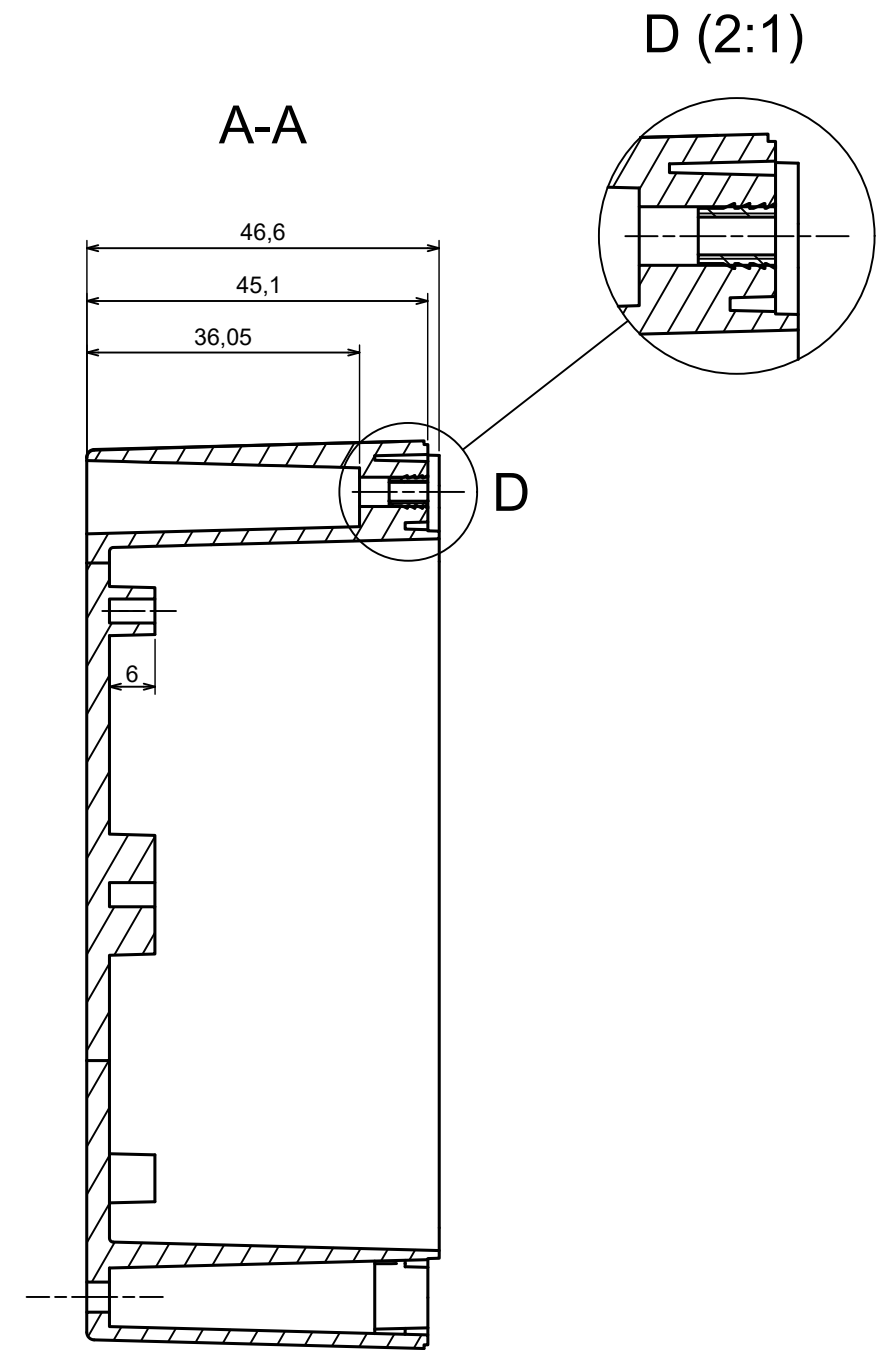

A |

A |

A-A

All rights reserved, Copyright Kradox 2023

Product model Enclosure ZP120.80.75Sb TM - Assembly

Format: A3 Material: ASA

Scale 1:1 Tolerance: +/- 0.5

All rights reserved, Copyright Kradox 2023

Product model: Enclosure ZP120.80.75Sb TM - Assembly - Base ZP120.80.45b TM

Format: A3 Material: ASA

Scale 1:1 Tolerance: +/- 0.5

B (2:1)

All rights reserved, Copyright Kradox 2023

Product model: Enclosure ZP120.80.75Sb TM - Assembly - Cover ZP120.80.30Sb

Format: A3 Material: ASA

Scale 1:1 Tolerance: +/- 0.5

X-ON Electronics

Largest Supplier of Electrical and Electronic Components

Click to view similar products for [Enclosures, Boxes & Cases](#) category:

Click to view products by [Kradex](#) manufacturer: