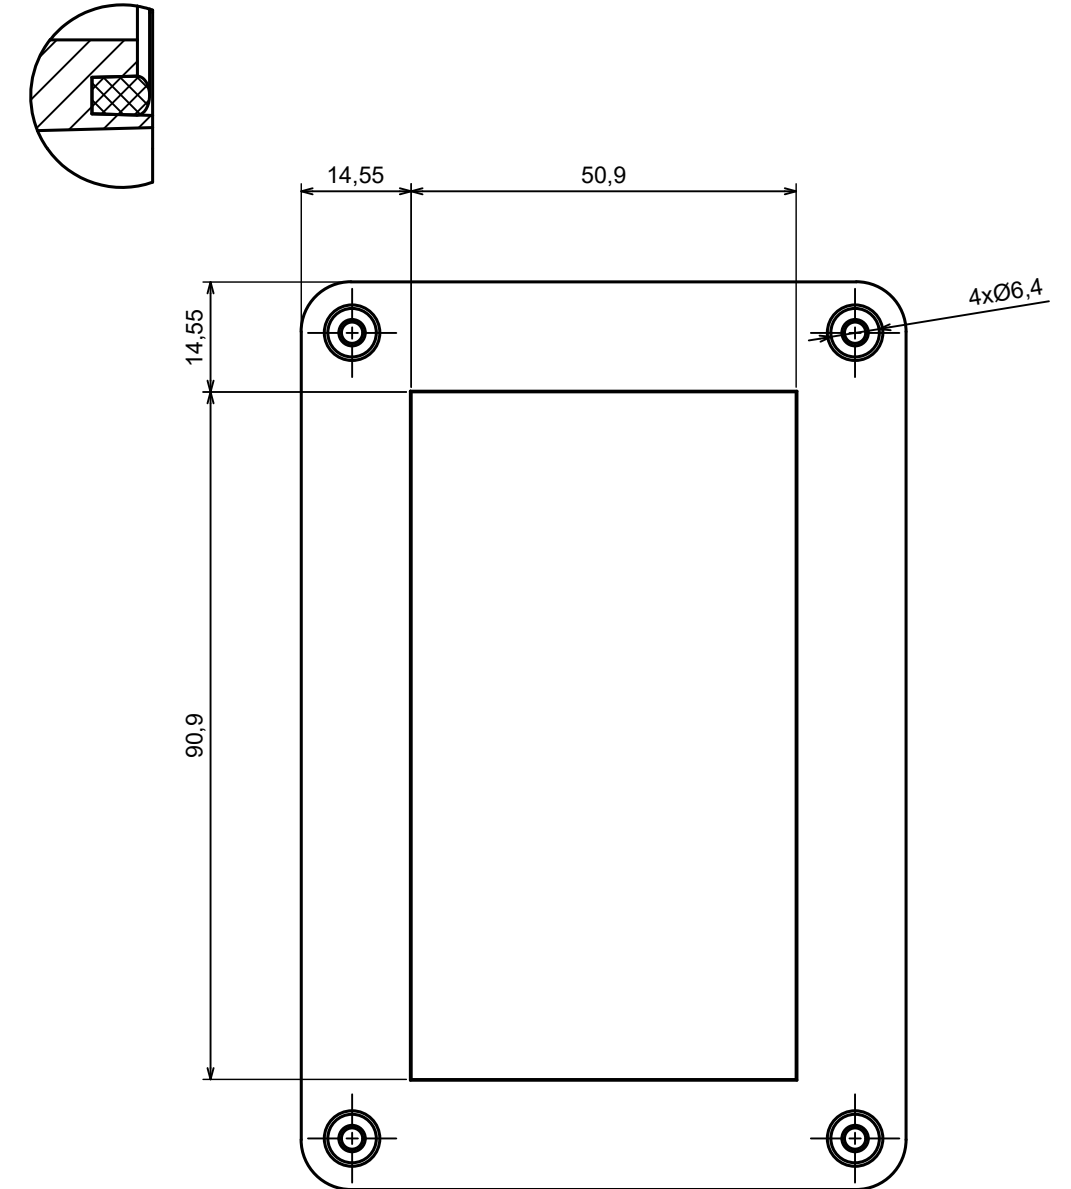

A |

A |

A-A

All rights reserved, Copyright Kradox 2023

Product model Enclosure ZP120.80.75Sb TM - Assembly

Format: A3 Material: ASA

Scale 1:1 Tolerance: +/- 0.5

All rights reserved, Copyright Kradox 2023

Product model: Enclosure ZP120.80.75Sb TM - Assembly - Base ZP120.80.45b TM

Format: A3 Material: ASA

Scale 1:1 Tolerance: +/- 0.5

B (2:1)

All rights reserved, Copyright Kradox 2023

Product model: Enclosure ZP120.80.75Sb TM - Assembly - Cover ZP120.80.30Sb

Format: A3 Material: ASA

Scale 1:1 Tolerance: +/- 0.5

X-ON Electronics

Largest Supplier of Electrical and Electronic Components

Click to view similar products for [Enclosures, Boxes & Cases](#) category:

Click to view products by [Kradex](#) manufacturer: