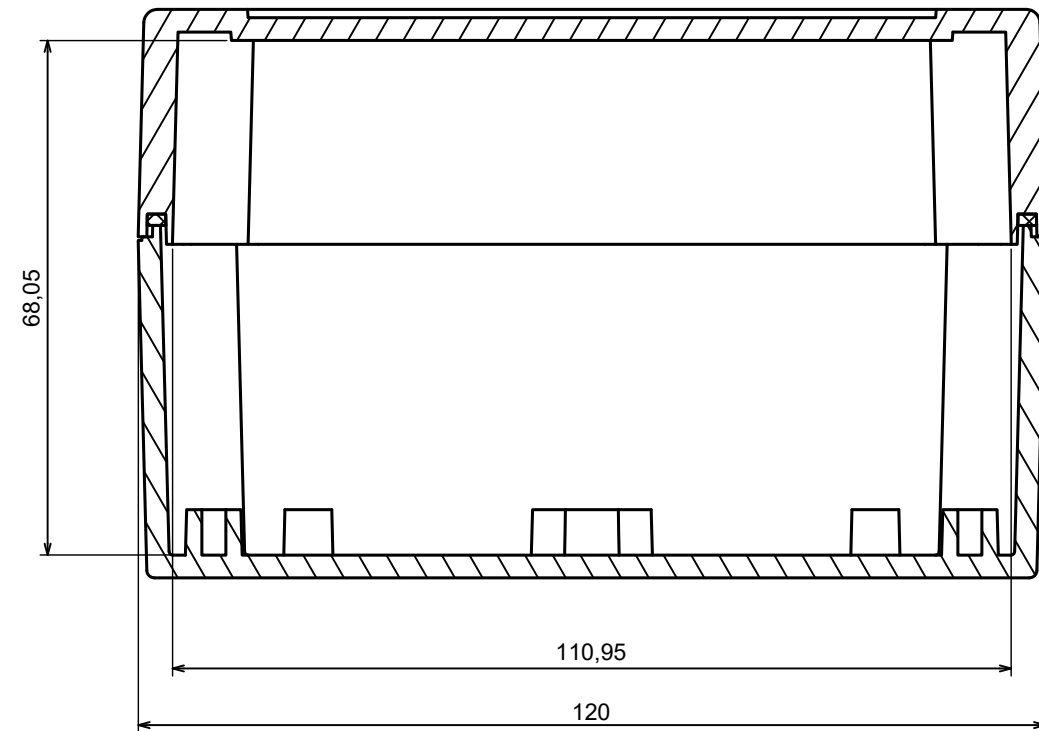

A |

A |

A-A

All rights reserved, Copyright Kradox 2023

Product model Enclosure ZP120.80.75Sb TM - Assembly

Format: A3 Material: ASA

Scale 1:1 Tolerance: +/- 0.5

All rights reserved, Copyright Kradox 2023

Product model: Enclosure ZP120.80.75Sb TM - Assembly - Base ZP120.80.45b TM

Format: A3 Material: ASA

Scale 1:1 Tolerance: +/- 0.5

B (2:1)

All rights reserved, Copyright Kradox 2023

Product model: Enclosure ZP120.80.75Sb TM - Assembly - Cover ZP120.80.30Sb

Format: A3 Material: ASA

Scale 1:1 Tolerance: +/- 0.5

X-ON Electronics

Largest Supplier of Electrical and Electronic Components

Click to view similar products for [Enclosures, Boxes & Cases](#) category:

Click to view products by [Kradex](#) manufacturer: