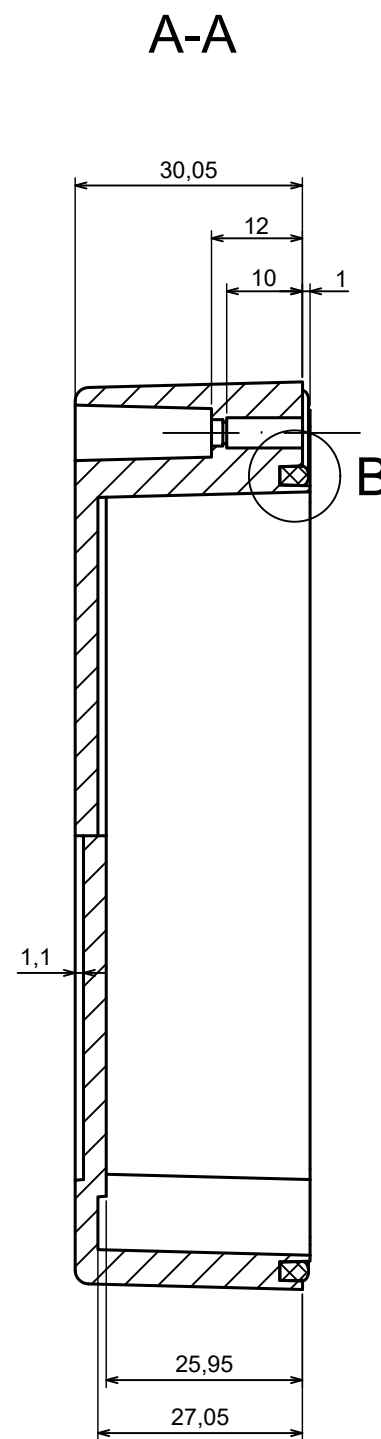

A |

A |

A-A

All rights reserved, Copyright Kradox 2023

Product model Enclosure ZP120.80.75Sb TM - Assembly

Format: A3 Material: ASA

Scale 1:1 Tolerance: +/- 0.5

All rights reserved, Copyright Kradox 2023

Product model: Enclosure ZP120.80.75Sb TM - Assembly - Base ZP120.80.45b TM

Format: A3 Material: ASA

Scale 1:1 Tolerance: +/- 0.5

B (2:1)

All rights reserved, Copyright Kradox 2023

Product model: Enclosure ZP120.80.75Sb TM - Assembly - Cover ZP120.80.30Sb

Format: A3 Material: ASA

Scale 1:1 Tolerance: +/- 0.5

X-ON Electronics

Largest Supplier of Electrical and Electronic Components

Click to view similar products for [Enclosures, Boxes & Cases](#) category:

Click to view products by [Kradex](#) manufacturer: