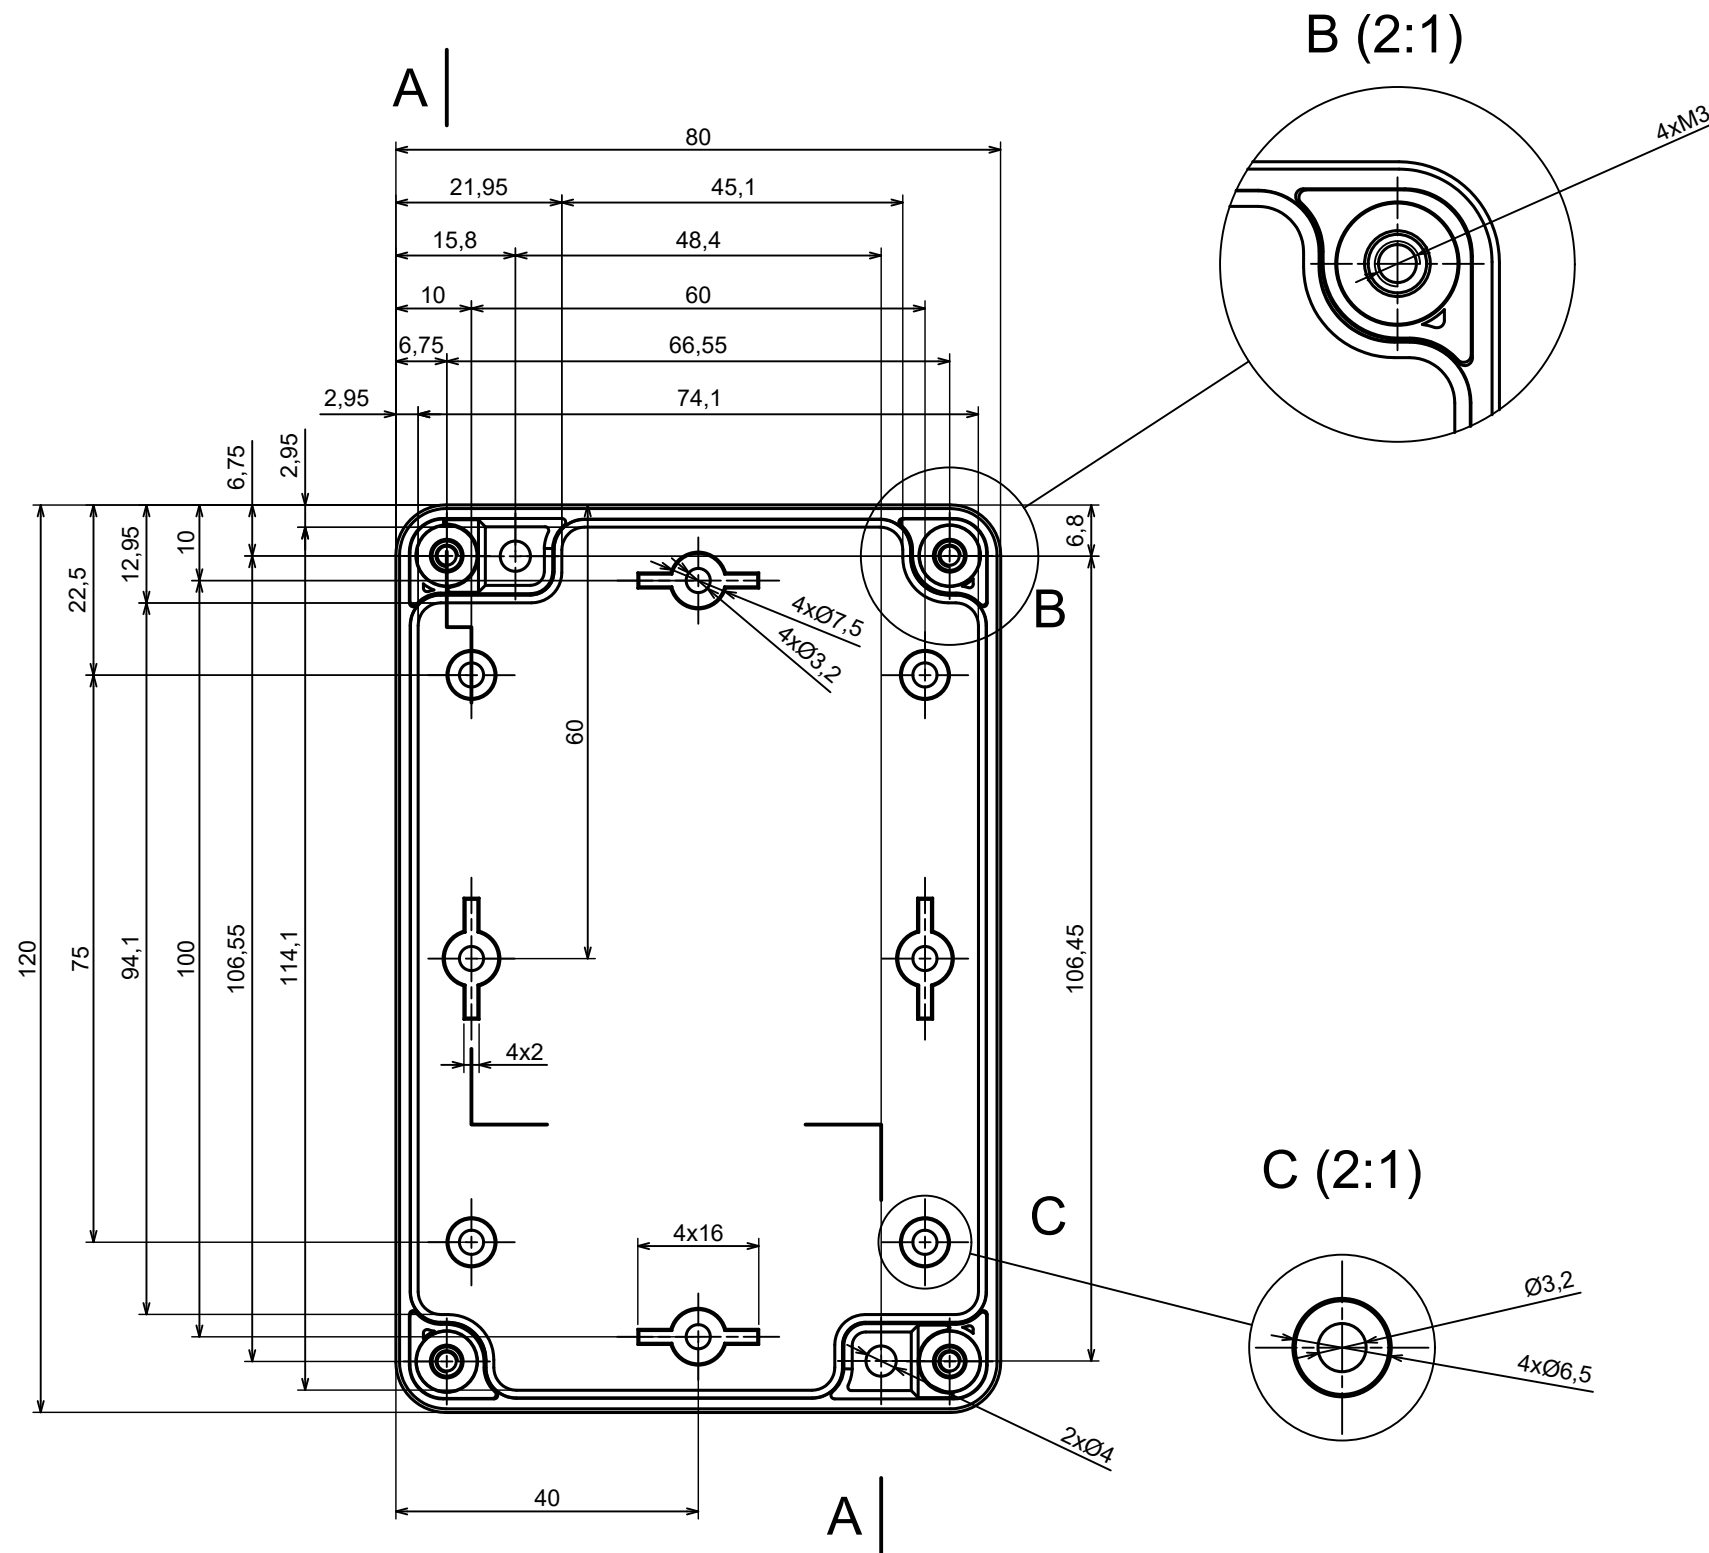

A |

A |

A-A

All rights reserved, Copyright Kradox 2023

Product model Enclosure ZP120.80.75Sb TM - Assembly

Format: A3 Material: ASA

Scale 1:1 Tolerance: +/- 0.5

All rights reserved, Copyright Kradox 2023

Product model: Enclosure ZP120.80.75Sb TM - Assembly - Base ZP120.80.45b TM

Format: A3 Material: ASA

Scale 1:1 Tolerance: +/- 0.5

B (2:1)

All rights reserved, Copyright Kradox 2023

Product model: Enclosure ZP120.80.75Sb TM - Assembly - Cover ZP120.80.30Sb

Format: A3 Material: ASA

Scale 1:1 Tolerance: +/- 0.5

X-ON Electronics

Largest Supplier of Electrical and Electronic Components

Click to view similar products for [Enclosures, Boxes & Cases](#) category:

Click to view products by [Kradex](#) manufacturer: