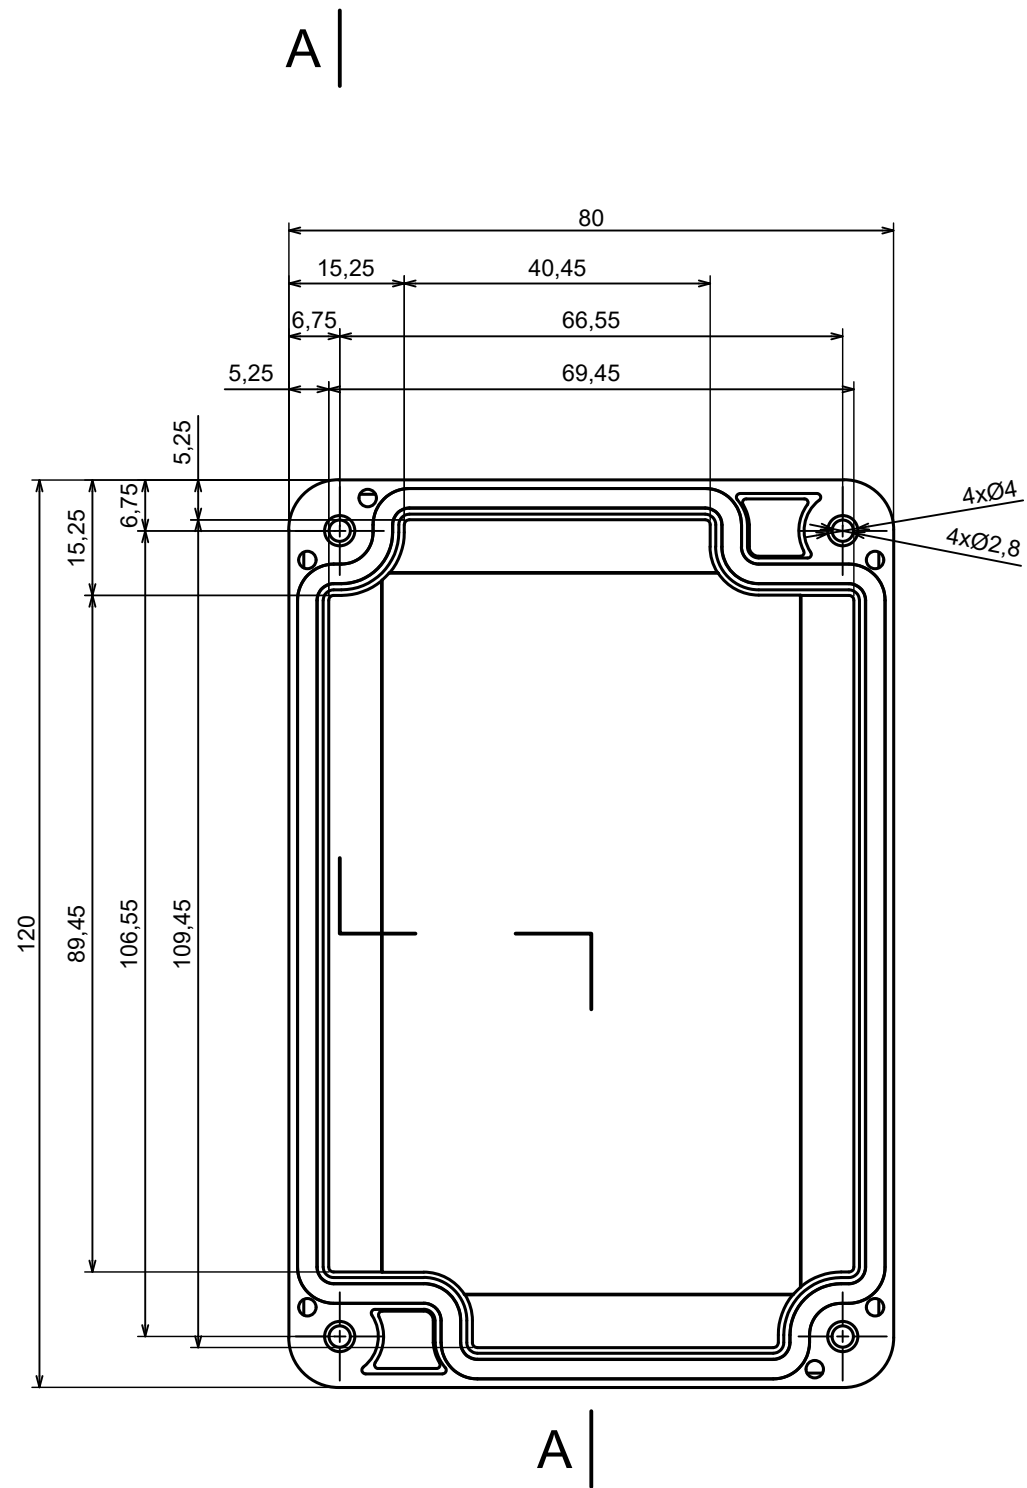

A |

A |

A-A

All rights reserved, Copyright Kradox 2023

Product model Enclosure ZP120.80.75Sb TM - Assembly

Format: A3 Material: ASA

Scale 1:1 Tolerance: +/- 0.5

All rights reserved, Copyright Kradox 2023

Product model: Enclosure ZP120.80.75Sb TM - Assembly - Base ZP120.80.45b TM

Format: A3 Material: ASA

Scale 1:1 Tolerance: +/- 0.5

B (2:1)

All rights reserved, Copyright Kradox 2023

Product model: Enclosure ZP120.80.75Sb TM - Assembly - Cover ZP120.80.30Sb

Format: A3 Material: ASA

Scale 1:1 Tolerance: +/- 0.5

X-ON Electronics

Largest Supplier of Electrical and Electronic Components

Click to view similar products for [Enclosures, Boxes & Cases](#) category:

Click to view products by [Kradex](#) manufacturer: