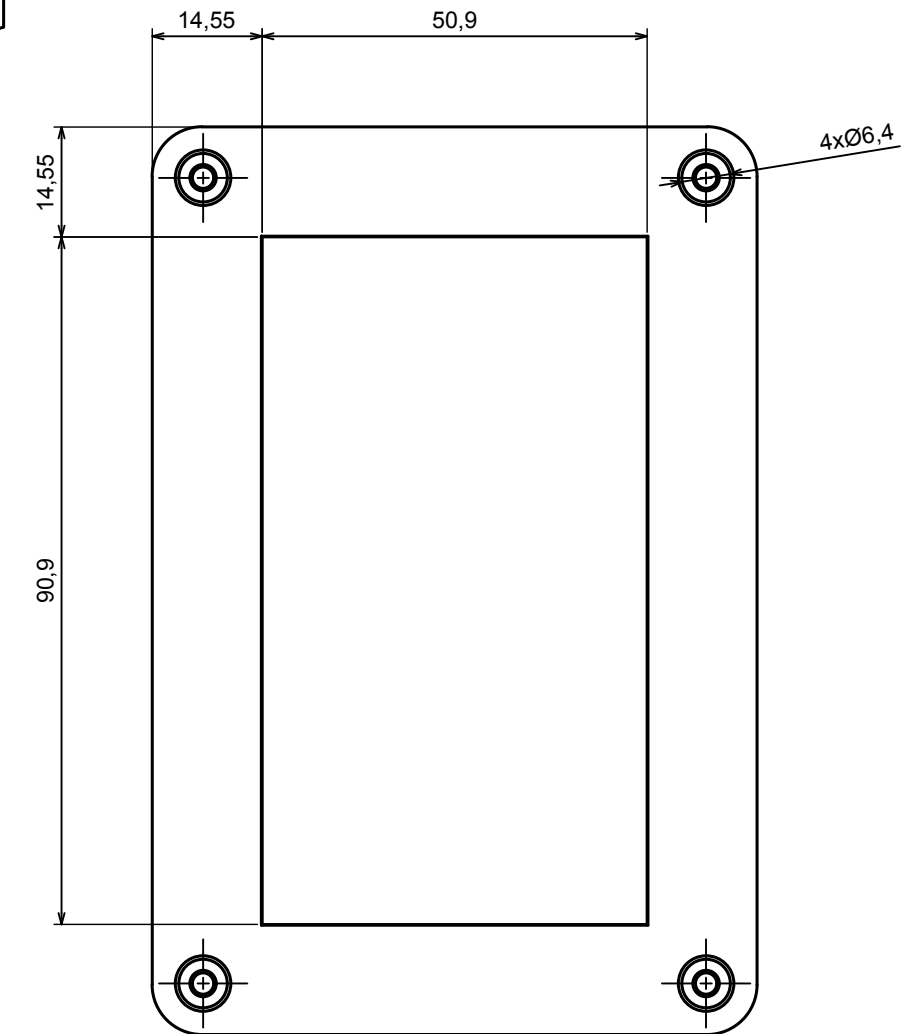

A |

A |

A-A

All rights reserved, Copyright Kradox 2019

Product model Enclosure ZP120.80.75S TM - Assembly

Format: A3 Material: PC, ABS

Scale 1:1 Tolerance: +/- 0.5

All rights reserved, Copyright Kradox 2019

Product model: Enclosure ZP120.80.75S TM - Assembly - Base ZP120.80.45 TM

Format: A3 Material: PC, ABS

Scale 1:1 Tolerance: +/- 0.5

B (2:1)

All rights reserved, Copyright Kradox 2019

Product model Enclosure ZP120.80.75S TM - Assembly - Cover ZP120.80.30S

Format: A3 Material: PC, ABS

Scale 1:1 Tolerance: +/- 0.5

X-ON Electronics

Largest Supplier of Electrical and Electronic Components

Click to view similar products for [Enclosures, Boxes & Cases](#) category: