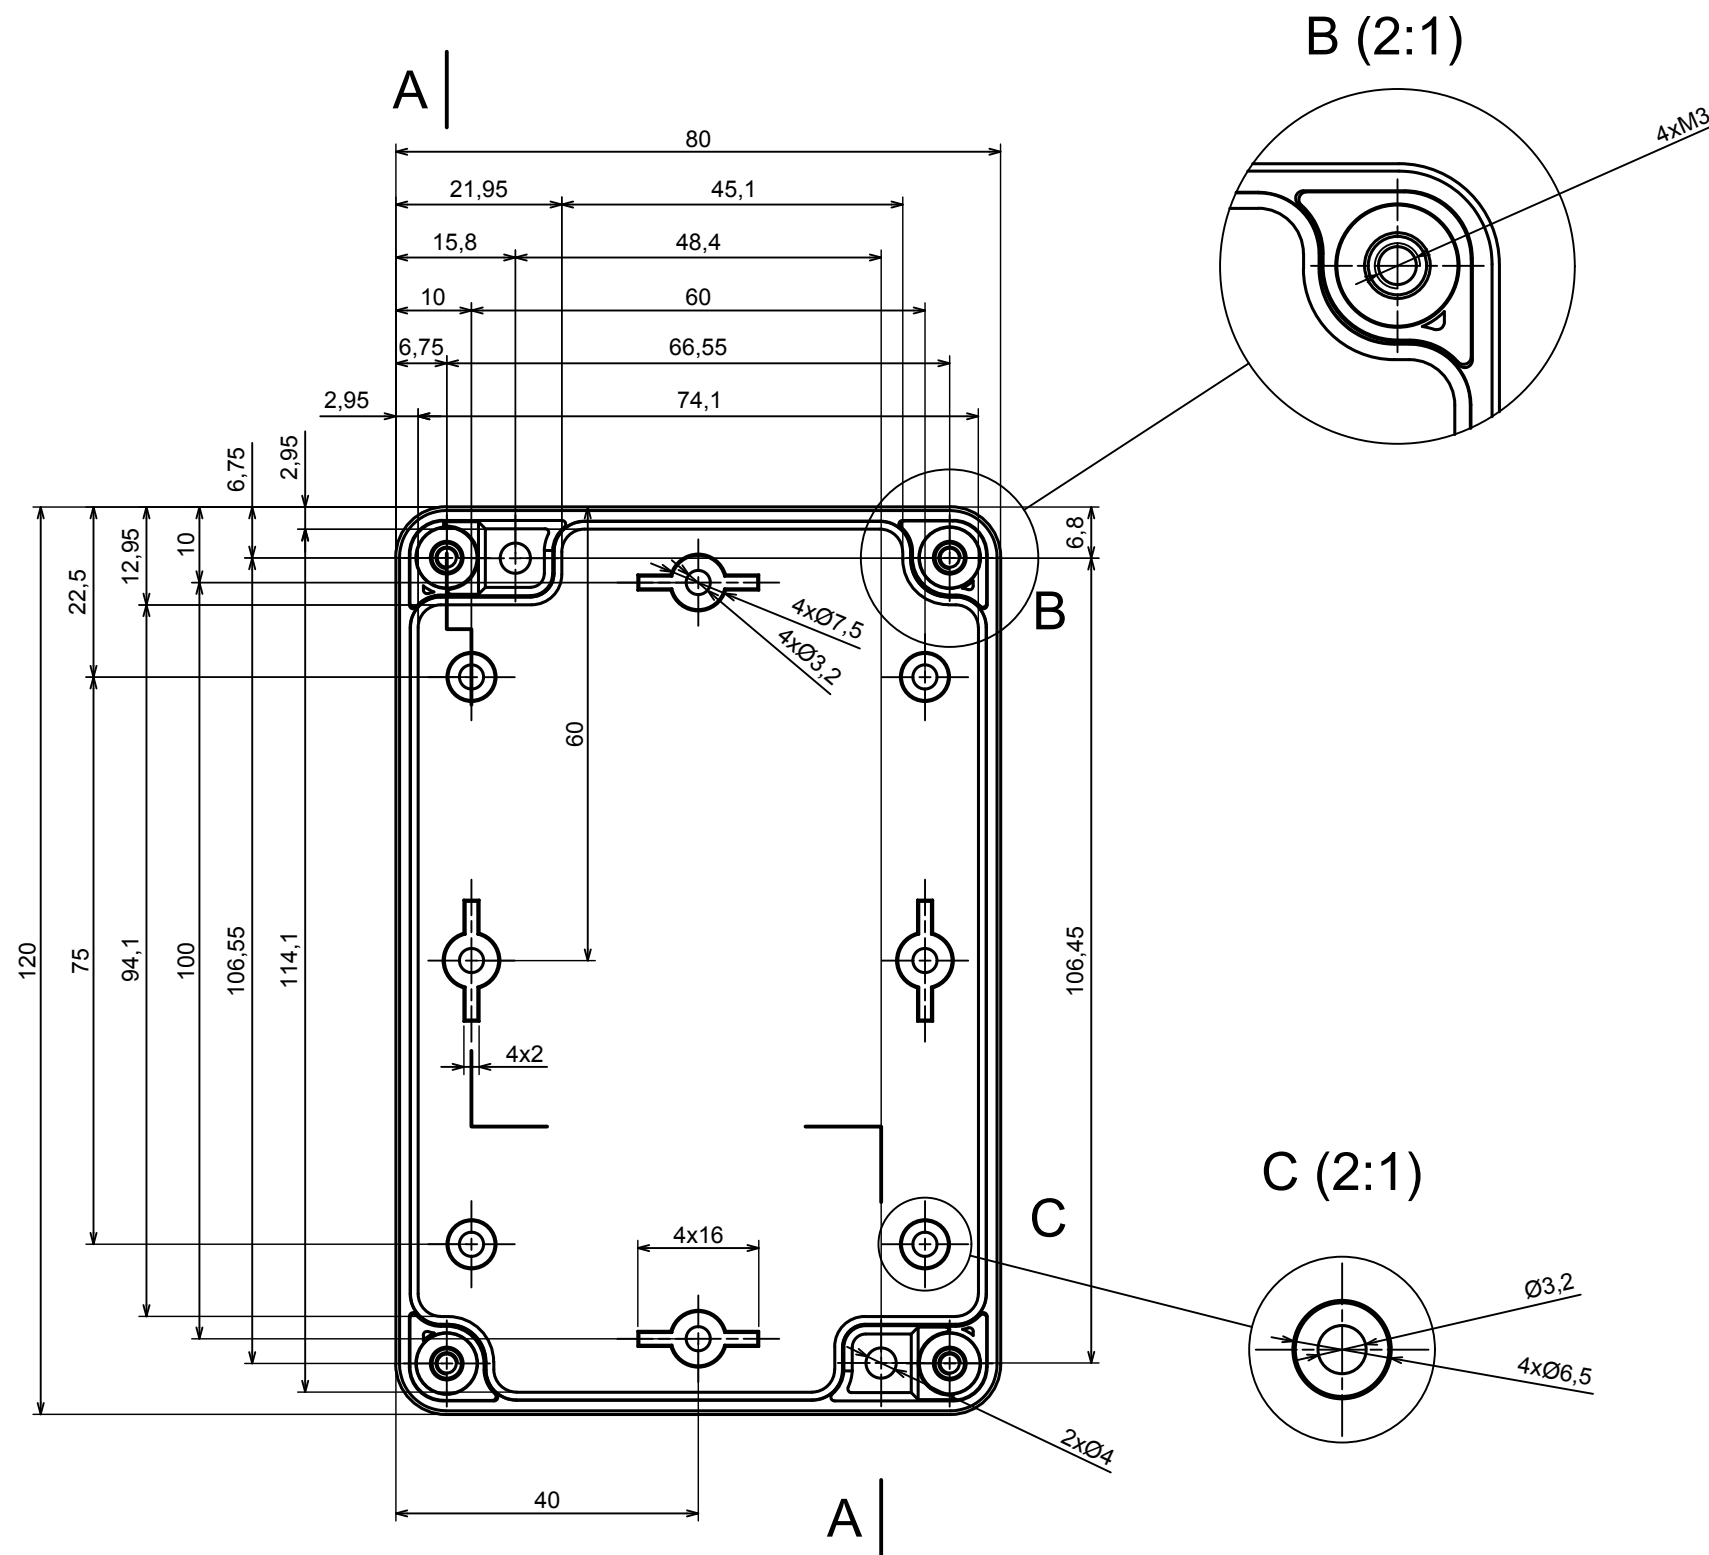

A |

A |

A-A

All rights reserved, Copyright Kradox 2019

Product model Enclosure ZP120.80.75S TM - Assembly

Format: A3 Material: PC, ABS

Scale 1:1 Tolerance: +/- 0.5

All rights reserved, Copyright Kradox 2019

Product model: Enclosure ZP120.80.75S TM - Assembly - Base ZP120.80.45 TM

Format: A3 Material: PC, ABS

Scale 1:1 Tolerance: +/- 0.5

B (2:1)

All rights reserved, Copyright Kradox 2019

Product model Enclosure ZP120.80.75S TM - Assembly - Cover ZP120.80.30S

Format: A3 Material: PC, ABS

Scale 1:1 Tolerance: +/- 0.5

X-ON Electronics

Largest Supplier of Electrical and Electronic Components

Click to view similar products for [Enclosures, Boxes & Cases](#) category: