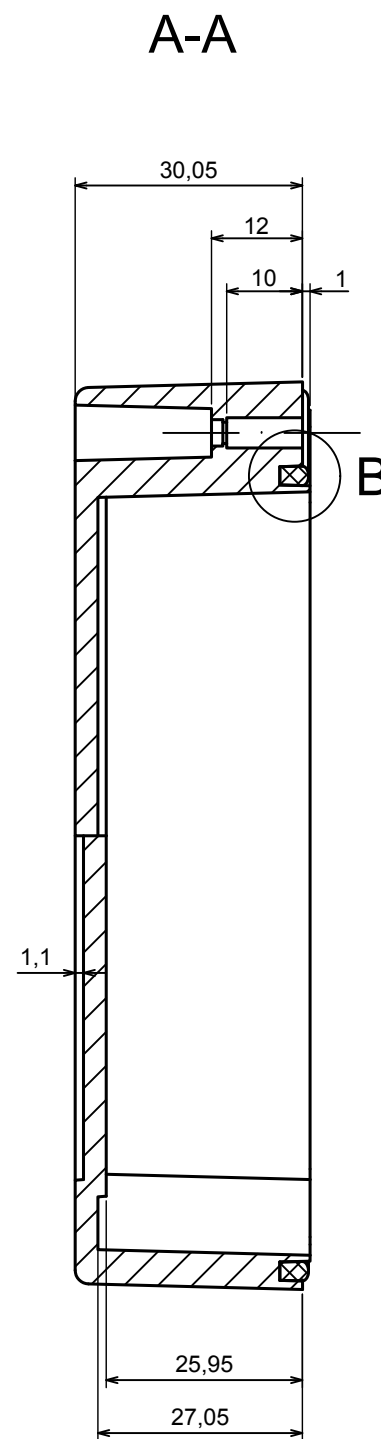

A |

A |

A-A

All rights reserved, Copyright Kradox 2019

Product model Enclosure ZP120.80.75S TM - Assembly

Format: A3 Material: PC, ABS

Scale 1:1 Tolerance: +/- 0.5

All rights reserved, Copyright Kradox 2019

Product model: Enclosure ZP120.80.75S TM - Assembly - Base ZP120.80.45 TM

Format: A3 Material: PC, ABS

Scale 1:1 Tolerance: +/- 0.5

B (2:1)

All rights reserved, Copyright Kradox 2019

Product model Enclosure ZP120.80.75S TM - Assembly - Cover ZP120.80.30S

Format: A3 Material: PC, ABS

Scale 1:1 Tolerance: +/- 0.5

X-ON Electronics

Largest Supplier of Electrical and Electronic Components

Click to view similar products for [Enclosures, Boxes & Cases](#) category: