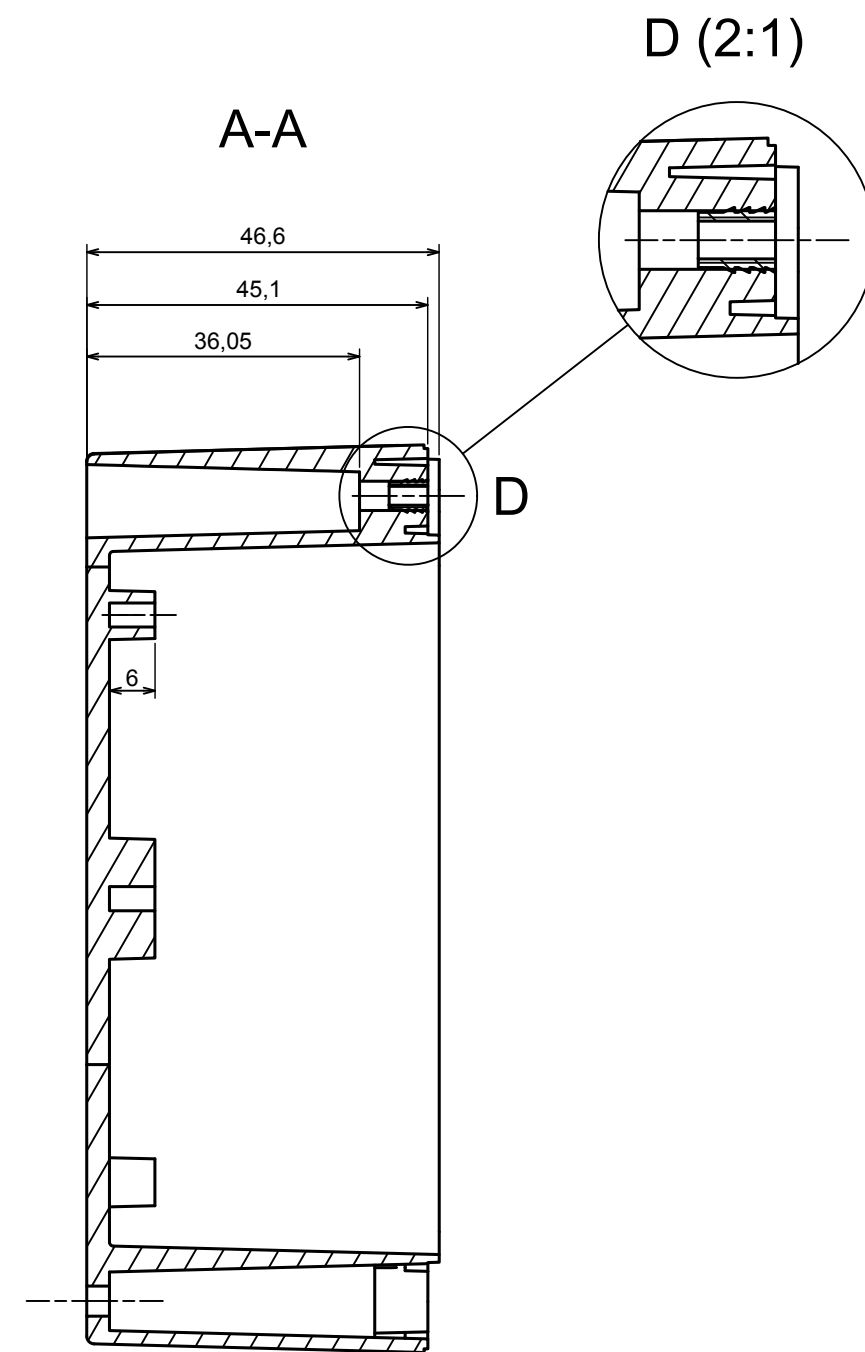

A |

A |

A-A

All rights reserved, Copyright Kradox 2019

Product model Enclosure ZP120.80.75S TM - Assembly

Format: A3 Material: PC, ABS

Scale 1:1 Tolerance: +/- 0.5

All rights reserved, Copyright Kradox 2019

Product model: Enclosure ZP120.80.75S TM - Assembly - Base ZP120.80.45 TM

Format: A3 Material: PC, ABS

Scale 1:1 Tolerance: +/- 0.5

B (2:1)

All rights reserved, Copyright Kradox 2019

Product model Enclosure ZP120.80.75S TM - Assembly - Cover ZP120.80.30S

Format: A3 Material: PC, ABS

Scale 1:1 Tolerance: +/- 0.5

X-ON Electronics

Largest Supplier of Electrical and Electronic Components

Click to view similar products for [Enclosures, Boxes & Cases](#) category: