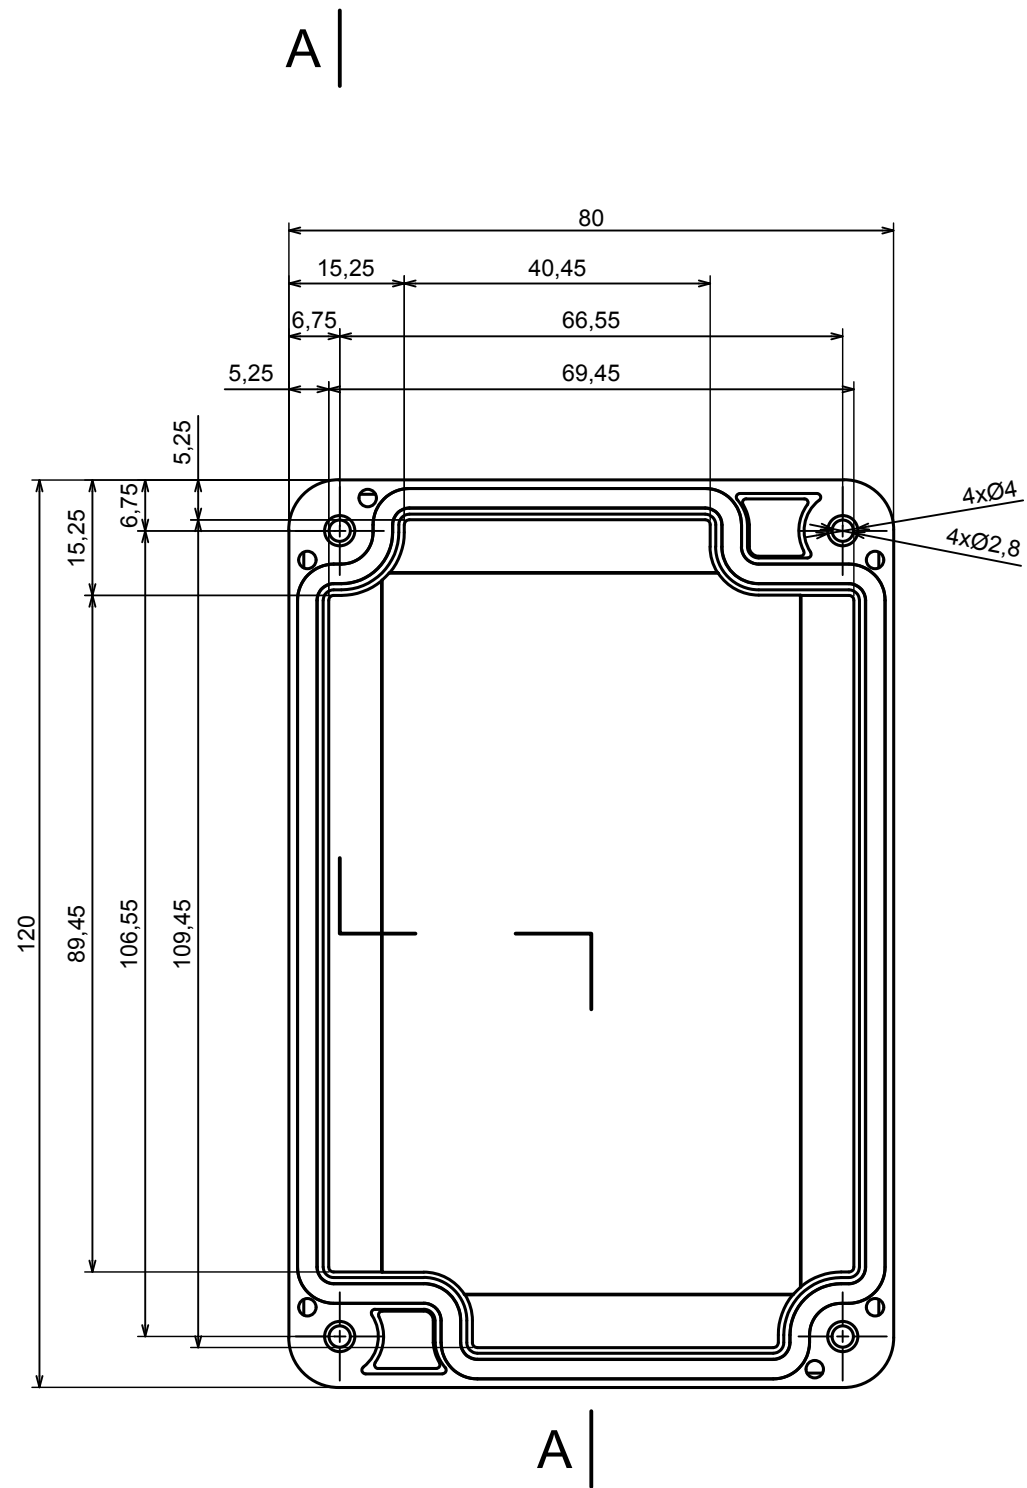

A |

A |

A-A

All rights reserved, Copyright Kradox 2019

Product model Enclosure ZP120.80.75S TM - Assembly

Format: A3 Material: PC, ABS

Scale 1:1 Tolerance: +/- 0.5

All rights reserved, Copyright Kradox 2019

Product model: Enclosure ZP120.80.75S TM - Assembly - Base ZP120.80.45 TM

Format: A3 Material: PC, ABS

Scale 1:1 Tolerance: +/- 0.5

B (2:1)

All rights reserved, Copyright Kradox 2019

Product model Enclosure ZP120.80.75S TM - Assembly - Cover ZP120.80.30S

Format: A3 Material: PC, ABS

Scale 1:1 Tolerance: +/- 0.5

X-ON Electronics

Largest Supplier of Electrical and Electronic Components

Click to view similar products for [Enclosures, Boxes & Cases](#) category: