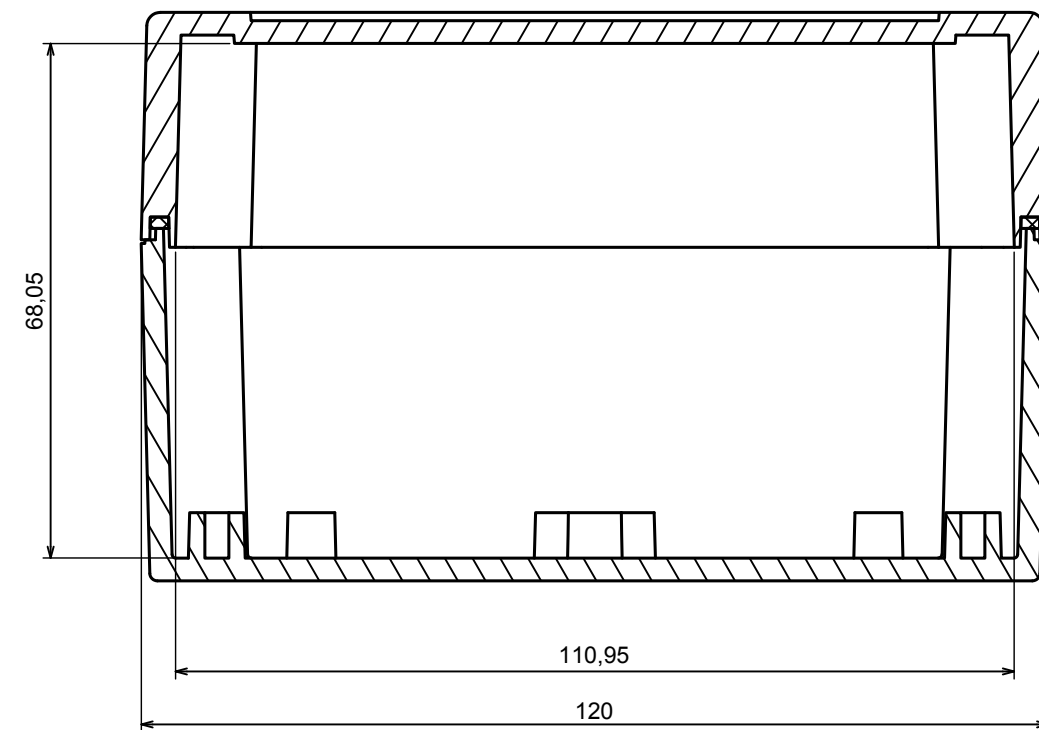

A |

A |

A-A

All rights reserved, Copyright Kradox 2019

Product model Enclosure ZP120.80.75S TM - Assembly

Format: A3 Material: PC, ABS

Scale 1:1 Tolerance: +/- 0.5

All rights reserved, Copyright Kradox 2019

Product model: Enclosure ZP120.80.75S TM - Assembly - Base ZP120.80.45 TM

Format: A3 Material: PC, ABS

Scale 1:1 Tolerance: +/- 0.5

B (2:1)

All rights reserved, Copyright Kradox 2019

Product model Enclosure ZP120.80.75S TM - Assembly - Cover ZP120.80.30S

Format: A3 Material: PC, ABS

Scale 1:1 Tolerance: +/- 0.5

X-ON Electronics

Largest Supplier of Electrical and Electronic Components

Click to view similar products for [Enclosures, Boxes & Cases](#) category: