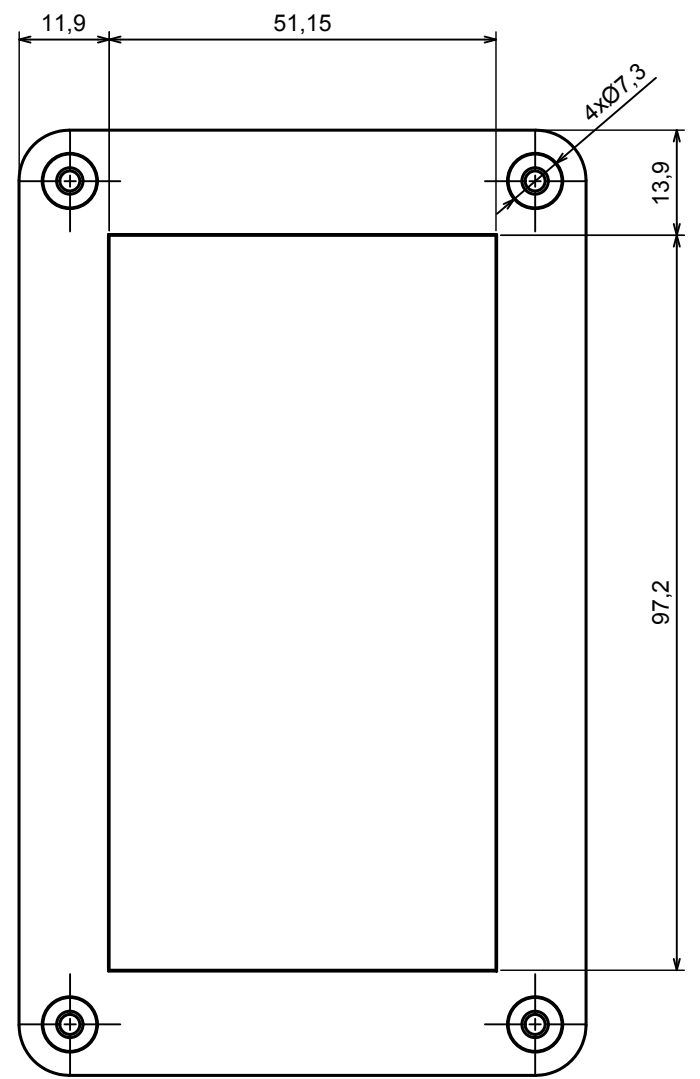

A |

A |

All rights reserved, Copyright Kradox 2020

Product model Enclosure ZP125.75.37 TM - Assembly

Format: A3 Material: PC, ABS

Scale 1:1 Tolerance: +/- 0.5

All rights reserved, Copyright Kradox 2020	
Product model	Enclosure ZP125.75.37 TM - Base ZP125.75.27 TM
Format: A3	Material: PC, ABS
Scale 1:2	Tolerance: +/- 0.5

A-A

A |

All rights reserved, Copyright Kradex 2020	
Product model	Enclosure ZP125.75.37 TM - Cover ZP125.75.10
Format: A3	Material: PC, ABS
Scale 1:2	Tolerance: +/- 0.5

X-ON Electronics

Largest Supplier of Electrical and Electronic Components