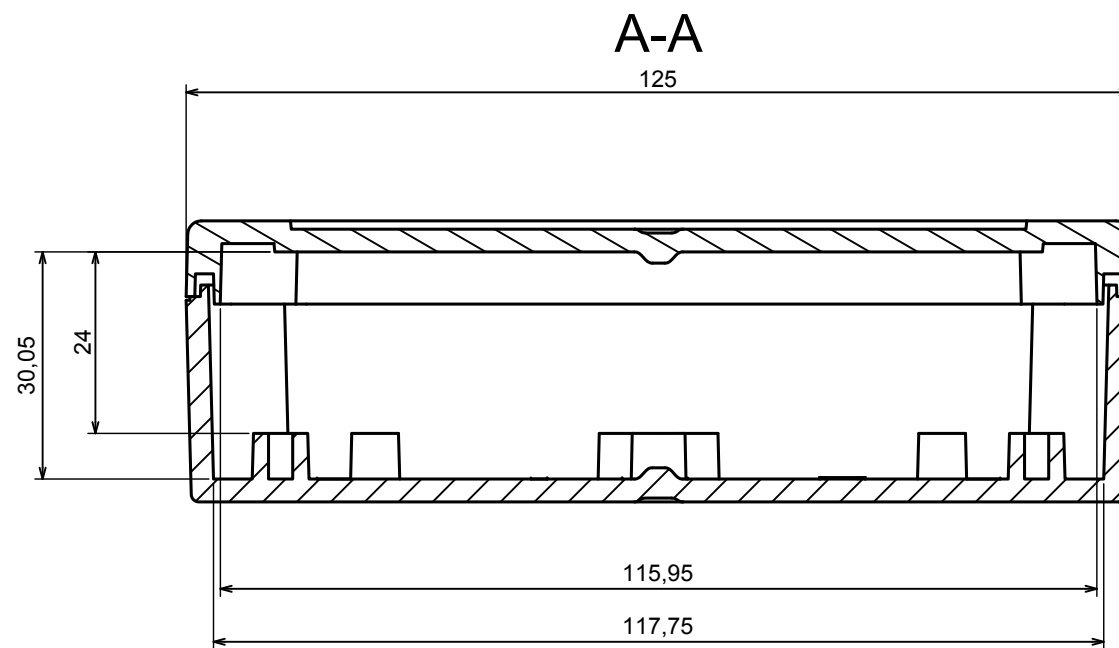

A |

A |

All rights reserved, Copyright Kradox 2020

Product model Enclosure ZP125.75.37 TM - Assembly

Format: A3 Material: PC, ABS

Scale 1:1 Tolerance: +/- 0.5

All rights reserved, Copyright Kradox 2020	
Product model	Enclosure ZP125.75.37 TM - Base ZP125.75.27 TM
Format: A3	Material: PC, ABS
Scale 1:2	Tolerance: +/- 0.5

A-A

A |

All rights reserved, Copyright Kradex 2020	
Product model	Enclosure ZP125.75.37 TM - Cover ZP125.75.10
Format: A3	Material: PC, ABS
Scale 1:2	Tolerance: +/- 0.5

X-ON Electronics

Largest Supplier of Electrical and Electronic Components