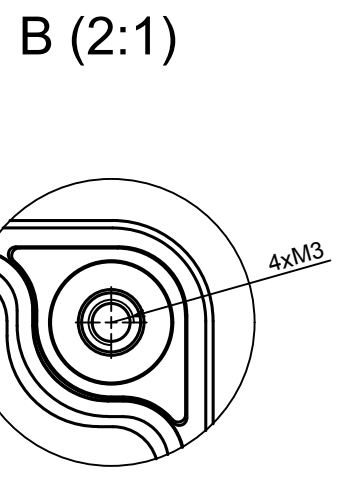

A |

A |

All rights reserved, Copyright Kradox 2020

Product model Enclosure ZP125.75.37 TM - Assembly

Format: A3 Material: PC, ABS

Scale 1:1 Tolerance: +/- 0.5

All rights reserved, Copyright Kradox 2020	
Product model	Enclosure ZP125.75.37 TM - Base ZP125.75.27 TM
Format: A3	Material: PC, ABS
Scale 1:2	Tolerance: +/- 0.5

A-A

A |

All rights reserved, Copyright Kradex 2020	
Product model	Enclosure ZP125.75.37 TM - Cover ZP125.75.10
Format: A3	Material: PC, ABS
Scale 1:2	Tolerance: +/- 0.5

X-ON Electronics

Largest Supplier of Electrical and Electronic Components