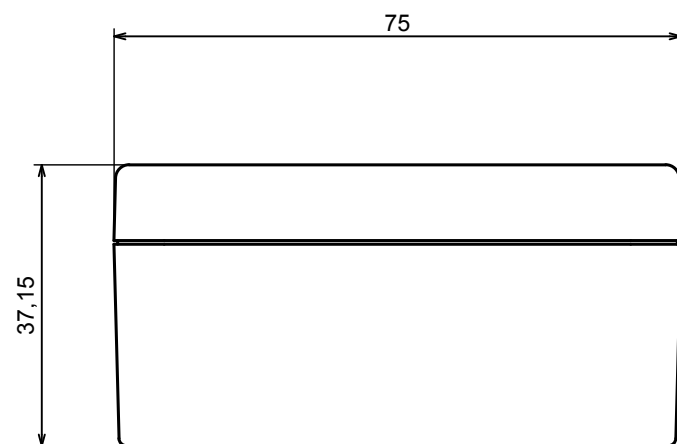

A |

A |

All rights reserved, Copyright Kradox 2020

Product model Enclosure ZP125.75.37 TM - Assembly

Format: A3 Material: PC, ABS

Scale 1:1 Tolerance: +/- 0.5

All rights reserved, Copyright Kradox 2020	
Product model	Enclosure ZP125.75.37 TM - Base ZP125.75.27 TM
Format: A3	Material: PC, ABS
Scale 1:2	Tolerance: +/- 0.5

A-A

A |

All rights reserved, Copyright Kradex 2020	
Product model	Enclosure ZP125.75.37 TM - Cover ZP125.75.10
Format: A3	Material: PC, ABS
Scale 1:2	Tolerance: +/- 0.5

X-ON Electronics

Largest Supplier of Electrical and Electronic Components