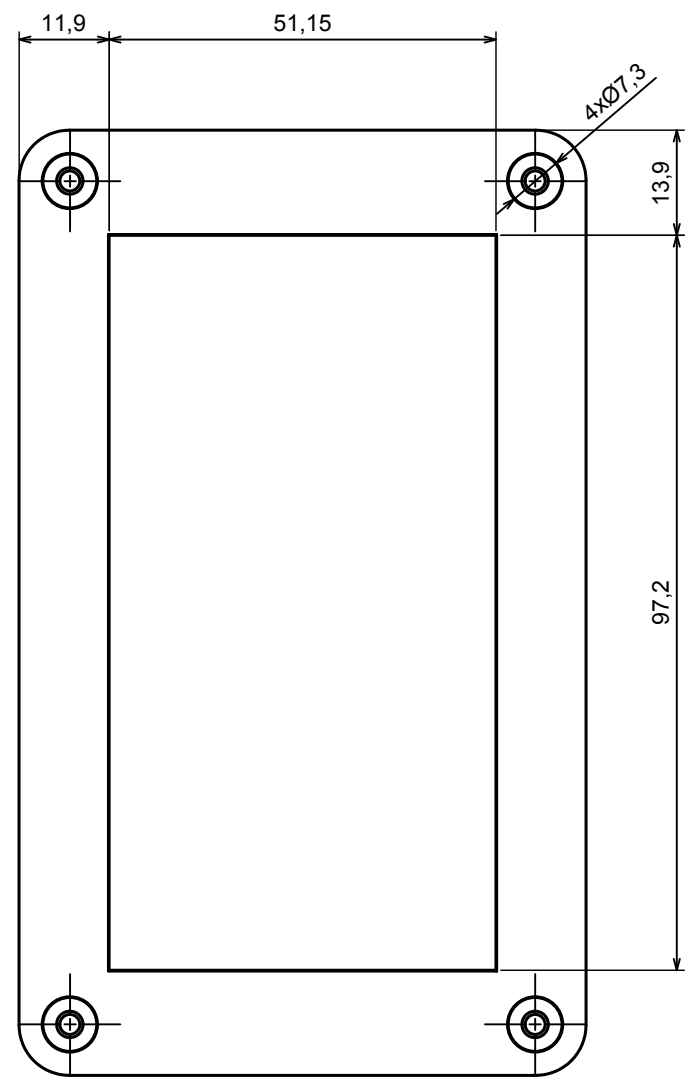

A |

A |

All rights reserved, Copyright Kradox 2020

Product model Enclosure ZP125.75.37 TM - Assembly

Format: A3 Material: PC, ABS

Scale 1:1 Tolerance: +/- 0.5

All rights reserved, Copyright Kradox 2020	
Product model	Enclosure ZP125.75.37 TM - Base ZP125.75.27 TM
Format: A3	Material: PC, ABS
Scale 1:2	Tolerance: +/- 0.5

A-A

A |

All rights reserved, Copyright Kradox 2020		
Product model	Enclosure ZP125.75.37 TM - Cover ZP125.75.10	
Format: A3	Material: PC, ABS	
Scale 1:2	Tolerance: +/- 0.5	

X-ON Electronics

Largest Supplier of Electrical and Electronic Components