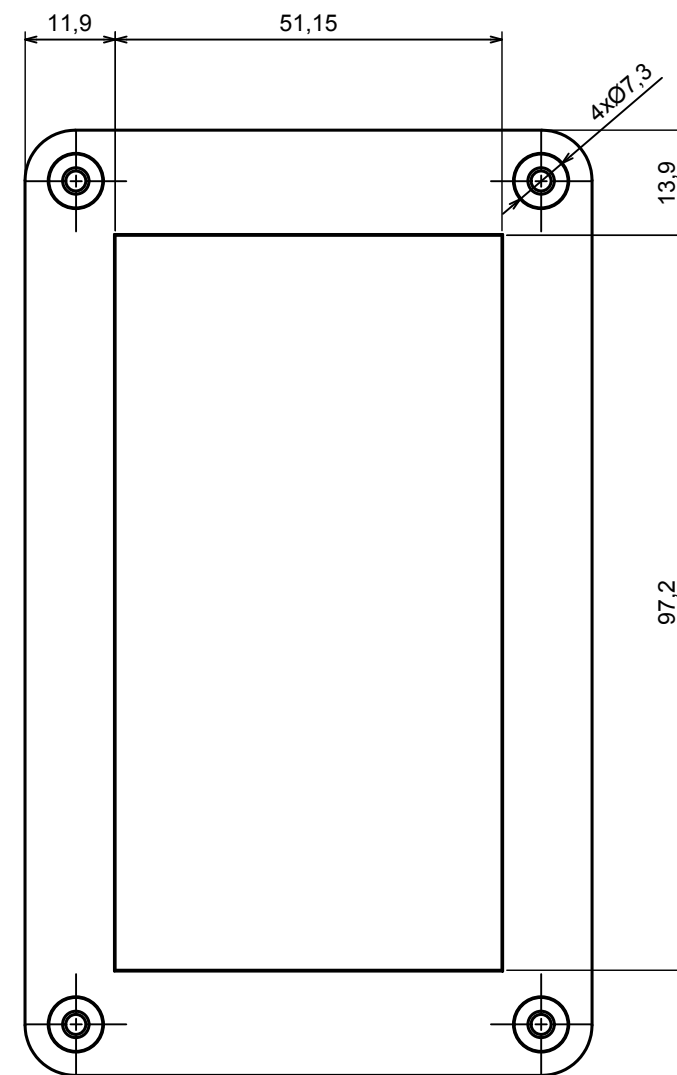

A |

A |

All rights reserved, Copyright Kradox 2020

Product model Enclosure ZP125.75.37 TM - Assembly

Format: A3 Material: PC, ABS

Scale 1:1 Tolerance: +/- 0.5

All rights reserved, Copyright Kradox 2020	
Product model	Enclosure ZP125.75.37 TM - Base ZP125.75.27 TM
Format: A3	Material: PC, ABS
Scale 1:2	Tolerance: +/- 0.5

A-A

A |

All rights reserved, Copyright Kradox 2020		
Product model	Enclosure ZP125.75.37 TM - Cover ZP125.75.10	
Format: A3	Material: PC, ABS	
Scale 1:2	Tolerance: +/- 0.5	

X-ON Electronics

Largest Supplier of Electrical and Electronic Components