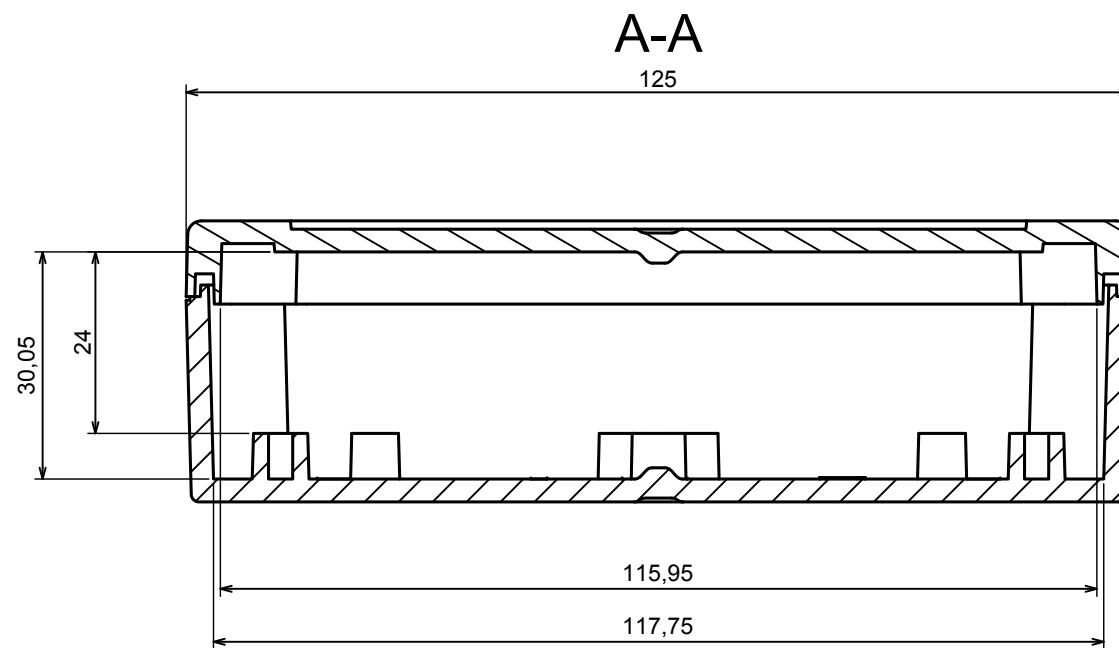

A |

A |

All rights reserved, Copyright Kradox 2020

Product model Enclosure ZP125.75.37 TM - Assembly

Format: A3 Material: PC, ABS

Scale 1:1 Tolerance: +/- 0.5

All rights reserved, Copyright Kradox 2020	
Product model	Enclosure ZP125.75.37 TM - Base ZP125.75.27 TM
Format: A3	Material: PC, ABS
Scale 1:2	Tolerance: +/- 0.5

A-A

A |

All rights reserved, Copyright Kradox 2020		
Product model	Enclosure ZP125.75.37 TM - Cover ZP125.75.10	
Format: A3	Material: PC, ABS	
Scale 1:2	Tolerance: +/- 0.5	

X-ON Electronics

Largest Supplier of Electrical and Electronic Components