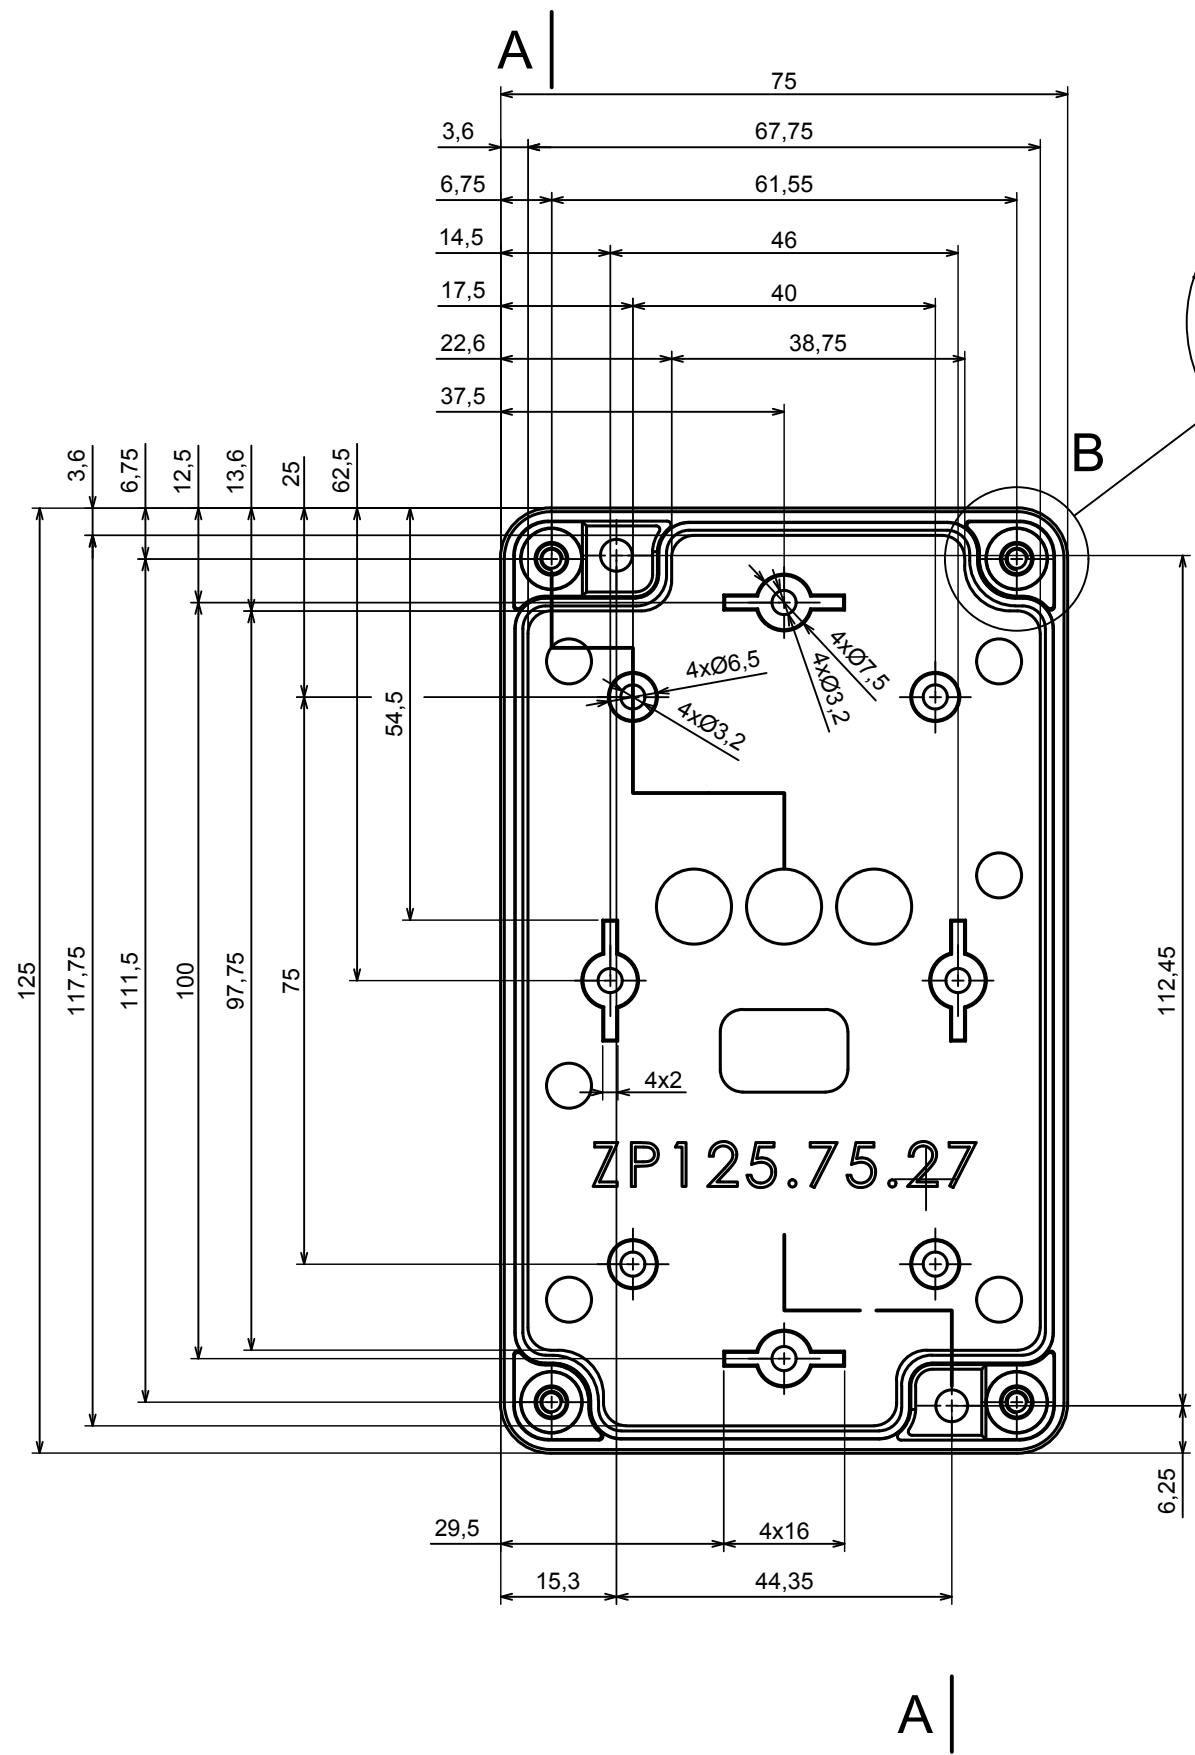

A |

A |

All rights reserved, Copyright Kradox 2020

Product model Enclosure ZP125.75.37 TM - Assembly

Format: A3 Material: PC, ABS

Scale 1:1 Tolerance: +/- 0.5

All rights reserved, Copyright Kradox 2020	
Product model	Enclosure ZP125.75.37 TM - Base ZP125.75.27 TM
Format: A3	Material: PC, ABS
Scale 1:2	Tolerance: +/- 0.5

A-A

A |

All rights reserved, Copyright Kradox 2020		
Product model	Enclosure ZP125.75.37 TM - Cover ZP125.75.10	
Format: A3	Material: PC, ABS	
Scale 1:2	Tolerance: +/- 0.5	

X-ON Electronics

Largest Supplier of Electrical and Electronic Components