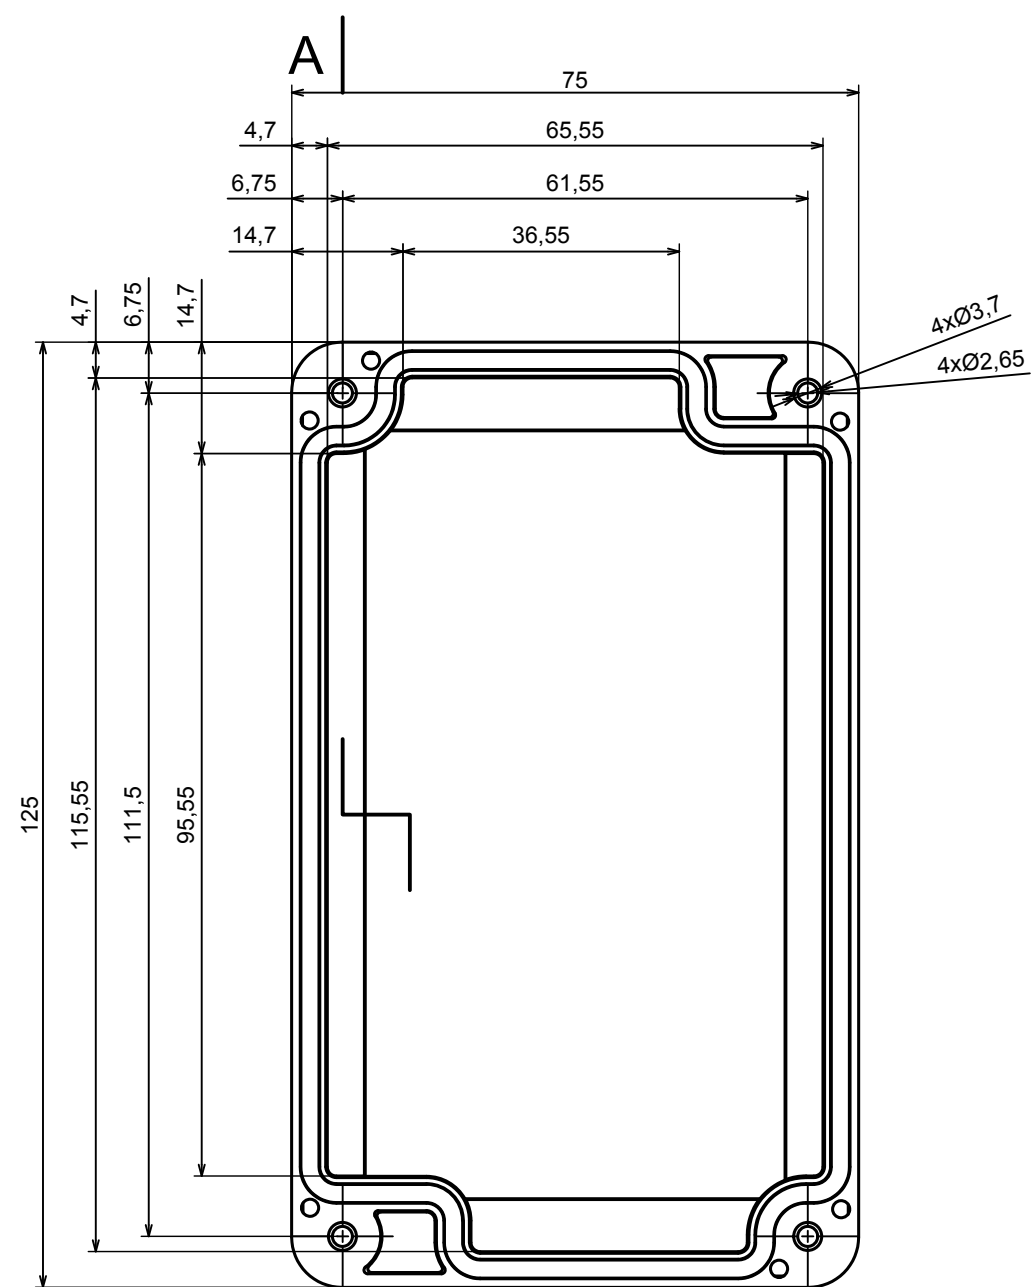

A |

A |

All rights reserved, Copyright Kradox 2020

Product model Enclosure ZP125.75.37 TM - Assembly

Format: A3 Material: PC, ABS

Scale 1:1 Tolerance: +/- 0.5

All rights reserved, Copyright Kradox 2020	
Product model	Enclosure ZP125.75.37 TM - Base ZP125.75.27 TM
Format: A3	Material: PC, ABS
Scale 1:2	Tolerance: +/- 0.5

A-A

A |

All rights reserved, Copyright Kradox 2020		
Product model	Enclosure ZP125.75.37 TM - Cover ZP125.75.10	
Format: A3	Material: PC, ABS	
Scale 1:2	Tolerance: +/- 0.5	

X-ON Electronics

Largest Supplier of Electrical and Electronic Components