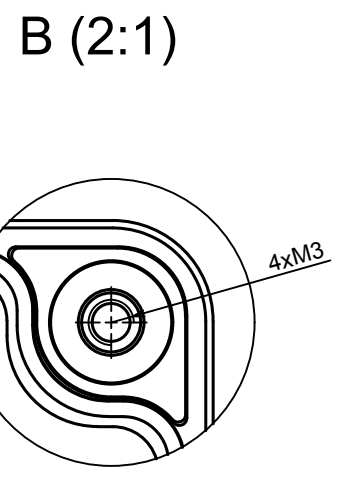

A |

A |

All rights reserved, Copyright Kradox 2020

Product model Enclosure ZP125.75.37 TM - Assembly

Format: A3 Material: PC, ABS

Scale 1:1 Tolerance: +/- 0.5

All rights reserved, Copyright Kradox 2020	
Product model	Enclosure ZP125.75.37 TM - Base ZP125.75.27 TM
Format: A3	Material: PC, ABS
Scale 1:2	Tolerance: +/- 0.5

A-A

A |

All rights reserved, Copyright Kradox 2020		
Product model	Enclosure ZP125.75.37 TM - Cover ZP125.75.10	
Format: A3	Material: PC, ABS	
Scale 1:2	Tolerance: +/- 0.5	

X-ON Electronics

Largest Supplier of Electrical and Electronic Components