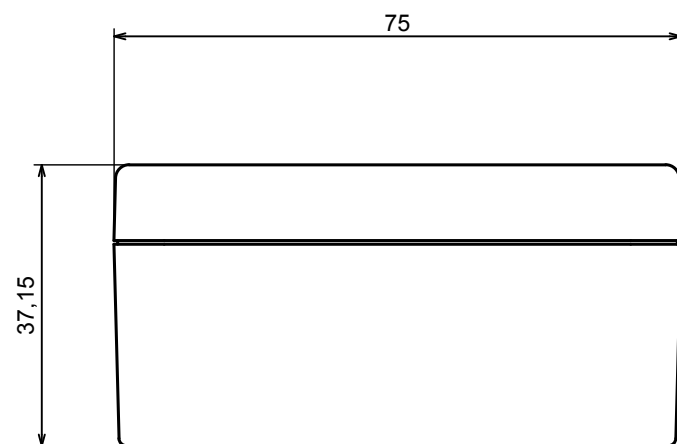

A |

A |

All rights reserved, Copyright Kradox 2020

Product model Enclosure ZP125.75.37 TM - Assembly

Format: A3 Material: PC, ABS

Scale 1:1 Tolerance: +/- 0.5

All rights reserved, Copyright Kradox 2020	
Product model	Enclosure ZP125.75.37 TM - Base ZP125.75.27 TM
Format: A3	Material: PC, ABS
Scale 1:2	Tolerance: +/- 0.5

A-A

A |

All rights reserved, Copyright Kradox 2020		
Product model	Enclosure ZP125.75.37 TM - Cover ZP125.75.10	
Format: A3	Material: PC, ABS	
Scale 1:2	Tolerance: +/- 0.5	

X-ON Electronics

Largest Supplier of Electrical and Electronic Components