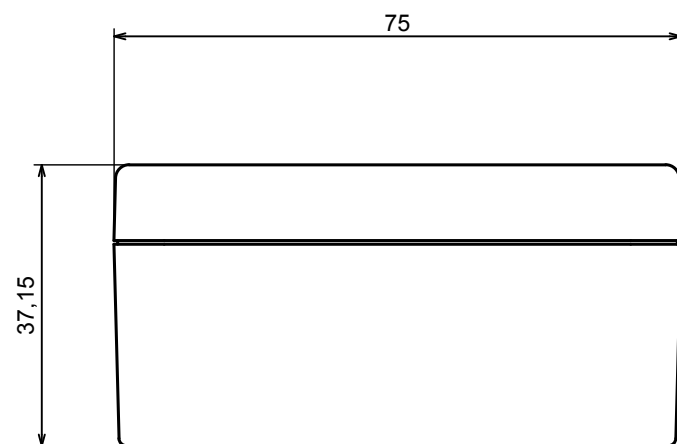

A |

A |

All rights reserved, Copyright Kradox 2020

Product model Enclosure ZP125.75.37 TM - Assembly

Format: A3 Material: PC, ABS

Scale 1:1 Tolerance: +/- 0.5

All rights reserved, Copyright Kradox 2020	
Product model	Enclosure ZP125.75.37 TM - Base ZP125.75.27 TM
Format: A3	Material: PC, ABS
Scale 1:2	Tolerance: +/- 0.5

A-A

A |

All rights reserved, Copyright Kradox 2020	
Product model	Enclosure ZP125.75.37 TM - Cover ZP125.75.10
Format: A3	Material: PC, ABS
Scale 1:2	Tolerance: +/- 0.5

X-ON Electronics

Largest Supplier of Electrical and Electronic Components