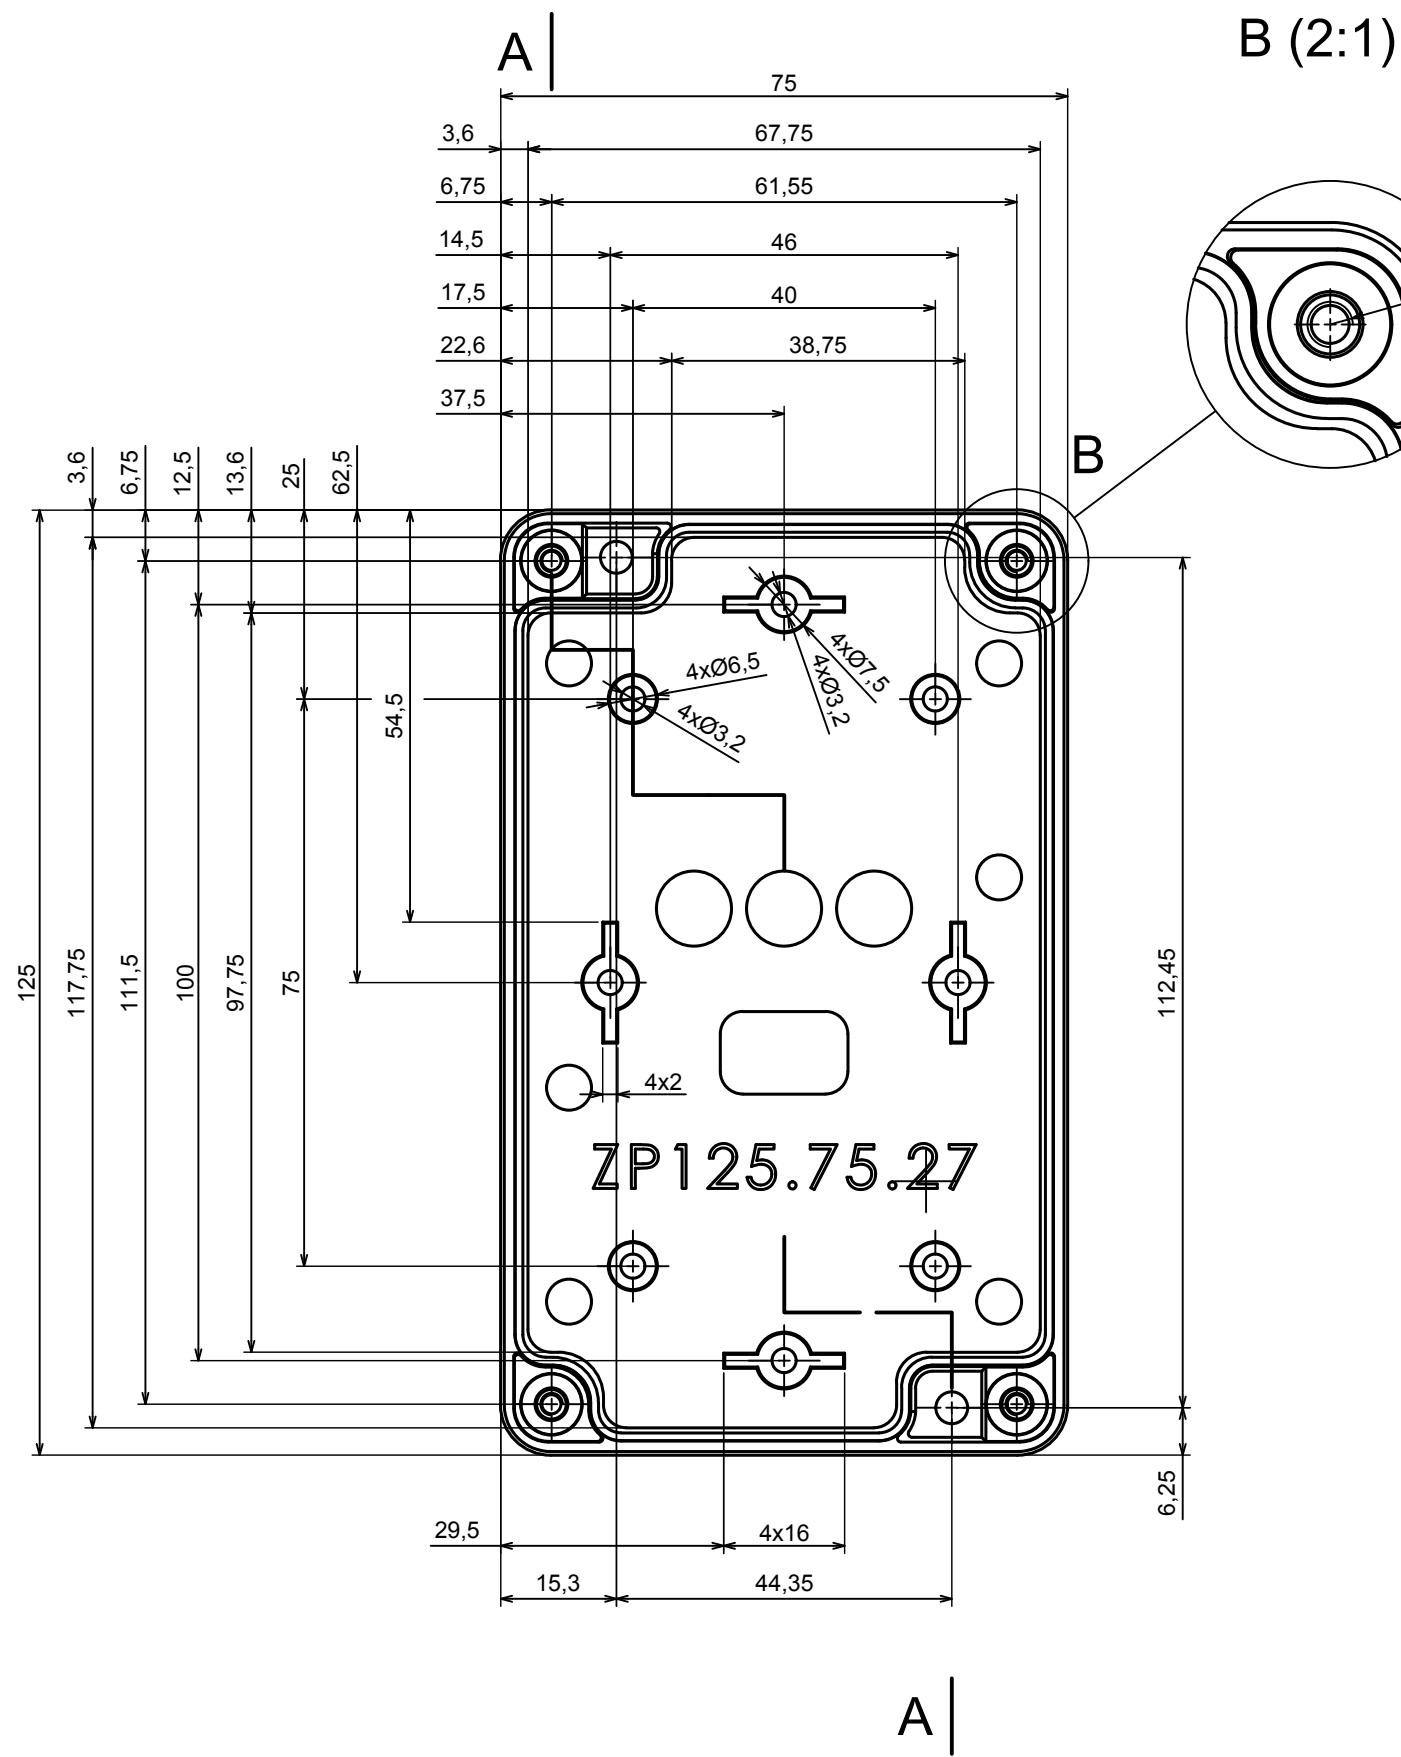

A |

A |

All rights reserved, Copyright Kradox 2020

Product model Enclosure ZP125.75.37 TM - Assembly

Format: A3 Material: PC, ABS

Scale 1:1 Tolerance: +/- 0.5

All rights reserved, Copyright Kradox 2020	
Product model	Enclosure ZP125.75.37 TM - Base ZP125.75.27 TM
Format: A3	Material: PC, ABS
Scale 1:2	Tolerance: +/- 0.5

A-A

A |

All rights reserved, Copyright Kradox 2020	
Product model	Enclosure ZP125.75.37 TM - Cover ZP125.75.10
Format: A3	Material: PC, ABS
Scale 1:2	Tolerance: +/- 0.5

X-ON Electronics

Largest Supplier of Electrical and Electronic Components