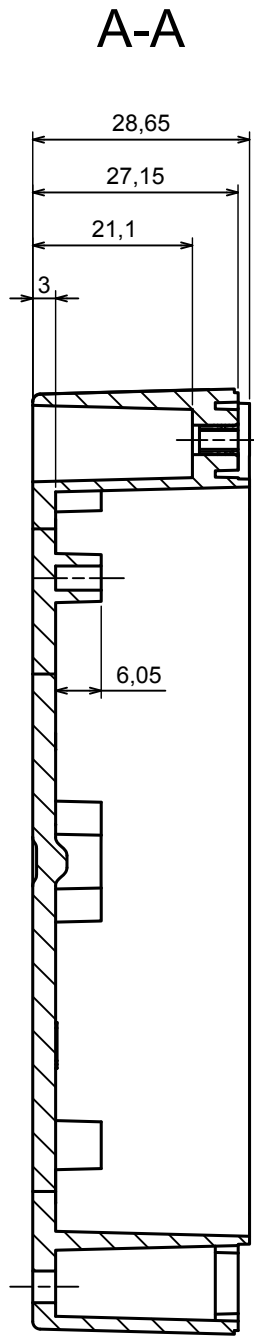

A |

A |

All rights reserved, Copyright Kradox 2020

Product model Enclosure ZP125.75.37 TM - Assembly

Format: A3 Material: PC, ABS

Scale 1:1 Tolerance: +/- 0.5

All rights reserved, Copyright Kradox 2020	
Product model	Enclosure ZP125.75.37 TM - Base ZP125.75.27 TM
Format: A3	Material: PC, ABS
Scale 1:2	Tolerance: +/- 0.5

A-A

A |

All rights reserved, Copyright Kradox 2020	
Product model	Enclosure ZP125.75.37 TM - Cover ZP125.75.10
Format: A3	Material: PC, ABS
Scale 1:2	Tolerance: +/- 0.5

X-ON Electronics

Largest Supplier of Electrical and Electronic Components