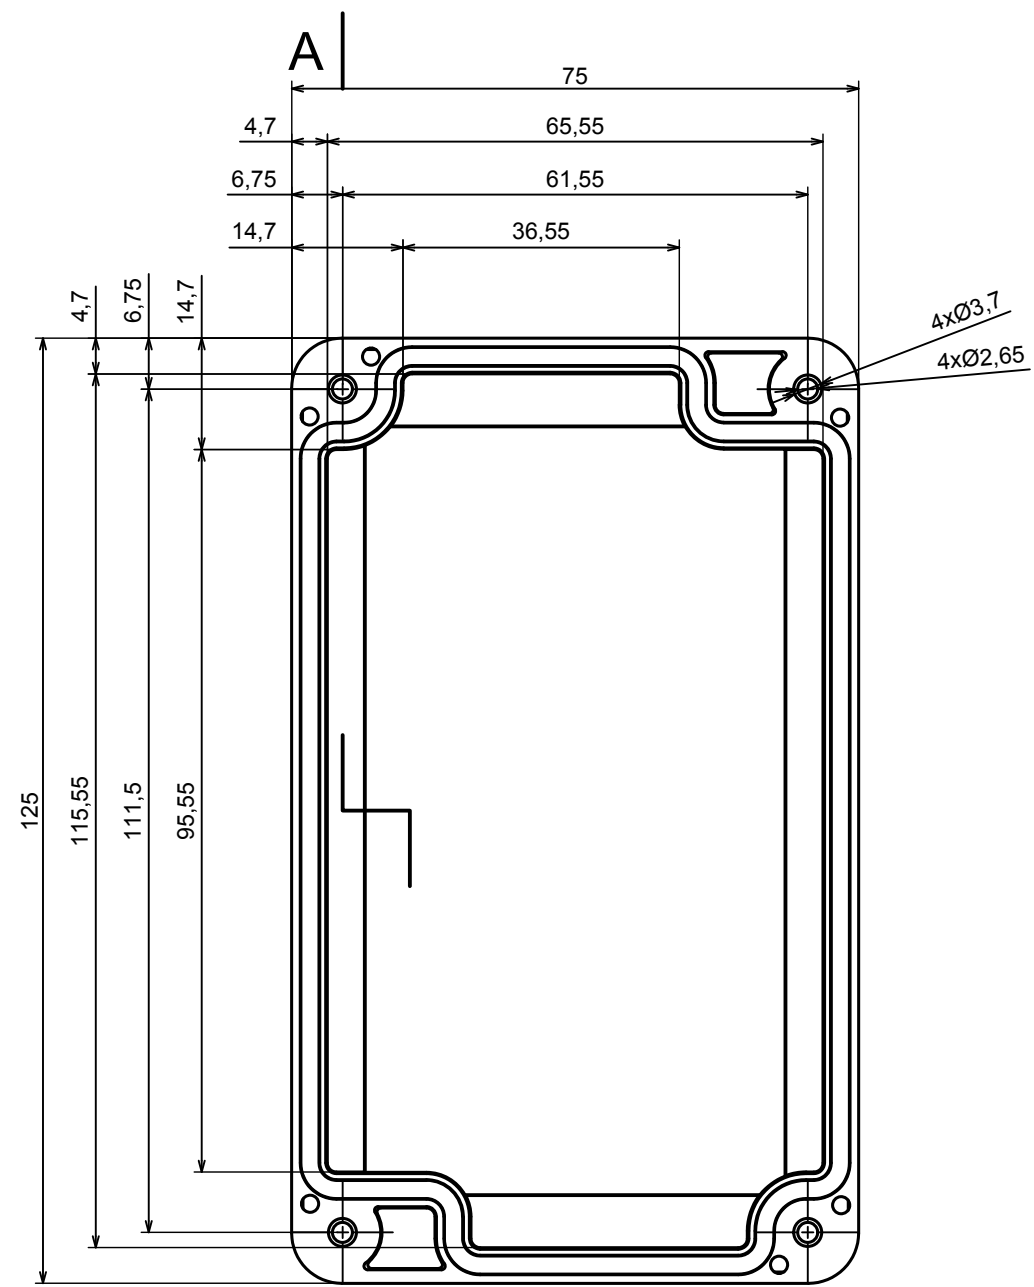

A |

A |

All rights reserved, Copyright Kradox 2020

Product model Enclosure ZP125.75.37 TM - Assembly

Format: A3 Material: PC, ABS

Scale 1:1 Tolerance: +/- 0.5

All rights reserved, Copyright Kradox 2020	
Product model	Enclosure ZP125.75.37 TM - Base ZP125.75.27 TM
Format: A3	Material: PC, ABS
Scale 1:2	Tolerance: +/- 0.5

A-A

A |

All rights reserved, Copyright Kradox 2020	
Product model	Enclosure ZP125.75.37 TM - Cover ZP125.75.10
Format: A3	Material: PC, ABS
Scale 1:2	Tolerance: +/- 0.5

X-ON Electronics

Largest Supplier of Electrical and Electronic Components