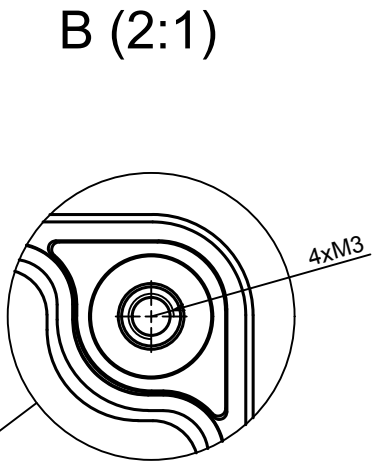

A |

A |

All rights reserved, Copyright Kradox 2020

Product model Enclosure ZP125.75.37 TM - Assembly

Format: A3 Material: PC, ABS

Scale 1:1 Tolerance: +/- 0.5

All rights reserved, Copyright Kradox 2020	
Product model	Enclosure ZP125.75.37 TM - Base ZP125.75.27 TM
Format: A3	Material: PC, ABS
Scale 1:2	Tolerance: +/- 0.5

A-A

A |

All rights reserved, Copyright Kradox 2020	
Product model	Enclosure ZP125.75.37 TM - Cover ZP125.75.10
Format: A3	Material: PC, ABS
Scale 1:2	Tolerance: +/- 0.5

X-ON Electronics

Largest Supplier of Electrical and Electronic Components