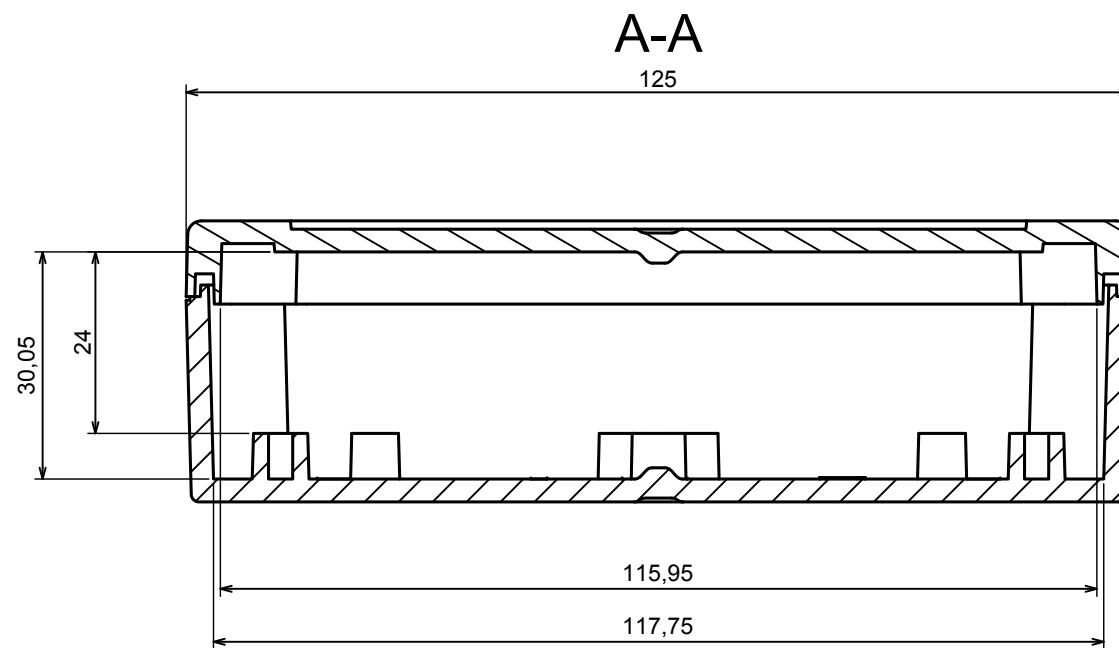

A |

A |

All rights reserved, Copyright Kradox 2020

Product model Enclosure ZP125.75.37 TM - Assembly

Format: A3 Material: PC, ABS

Scale 1:1 Tolerance: +/- 0.5

All rights reserved, Copyright Kradox 2020	
Product model	Enclosure ZP125.75.37 TM - Base ZP125.75.27 TM
Format: A3	Material: PC, ABS
Scale 1:2	Tolerance: +/- 0.5

A-A

A |

All rights reserved, Copyright Kradox 2020	
Product model	Enclosure ZP125.75.37 TM - Cover ZP125.75.10
Format: A3	Material: PC, ABS
Scale 1:2	Tolerance: +/- 0.5

X-ON Electronics

Largest Supplier of Electrical and Electronic Components