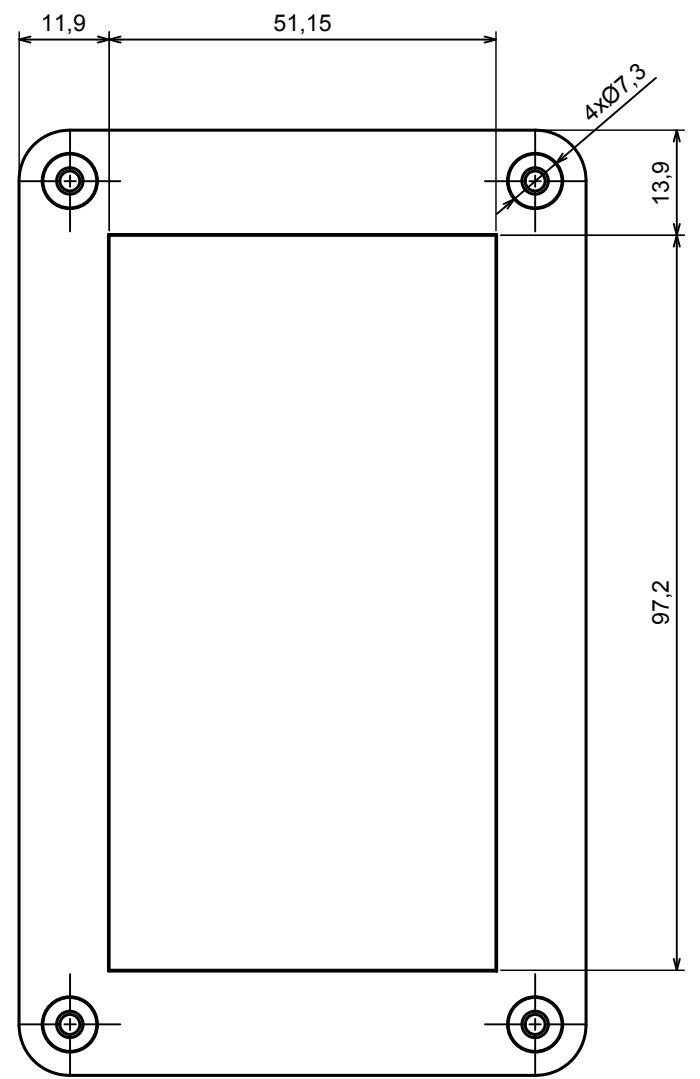

A |

A |

All rights reserved, Copyright Kradox 2020

Product model Enclosure ZP125.75.37 TM - Assembly

Format: A3 Material: PC, ABS

Scale 1:1 Tolerance: +/- 0.5

All rights reserved, Copyright Kradox 2020	
Product model	Enclosure ZP125.75.37 TM - Base ZP125.75.27 TM
Format: A3	Material: PC, ABS
Scale 1:2	Tolerance: +/- 0.5

A-A

A |

All rights reserved, Copyright Kradox 2020	
Product model	Enclosure ZP125.75.37 TM - Cover ZP125.75.10
Format: A3	Material: PC, ABS
Scale 1:2	Tolerance: +/- 0.5

X-ON Electronics

Largest Supplier of Electrical and Electronic Components