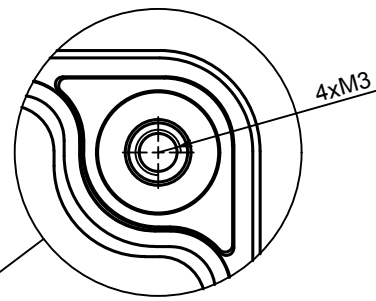

A |

A |

All rights reserved, Copyright Kradox 2020

Product model Enclosure ZP125.75.37 TM - Assembly

Format: A3 Material: PC, ABS

Scale 1:1 Tolerance: +/- 0.5

All rights reserved, Copyright Kradox 2020

Product model: Enclosure ZP125.75.37 TM - Base ZP125.75.27 TM

Format: A3 Material: PC, ABS

Scale 1:2 Tolerance: +/- 0.5

A-A

A |

All rights reserved, Copyright Kradex 2020

Product model Enclosure ZP125.75.37 TM - Cover ZP125.75.10

Format: A3 Material: PC, ABS

Scale 1:2 Tolerance: +/- 0.5