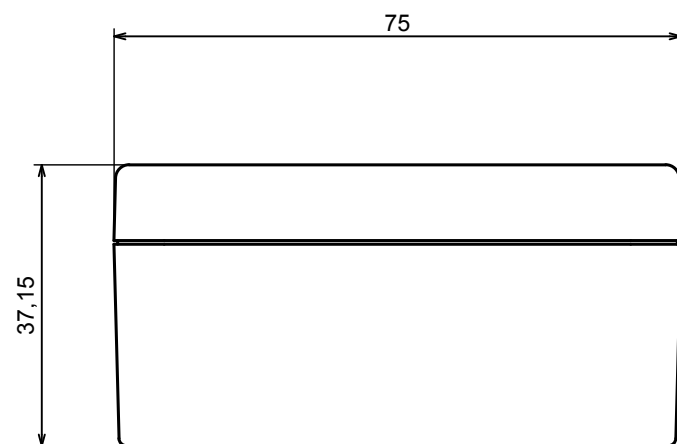

A |

A |

All rights reserved, Copyright Kradox 2020

Product model Enclosure ZP125.75.37 TM - Assembly

Format: A3 Material: PC, ABS

Scale 1:1 Tolerance: +/- 0.5

All rights reserved, Copyright Kradox 2020

Product model: Enclosure ZP125.75.37 TM - Base ZP125.75.27 TM

Format: A3 Material: PC, ABS

Scale 1:2 Tolerance: +/- 0.5

A-A

A |

All rights reserved, Copyright Kradex 2020

Product model Enclosure ZP125.75.37 TM - Cover ZP125.75.10

Format: A3 Material: PC, ABS

Scale 1:2 Tolerance: +/- 0.5