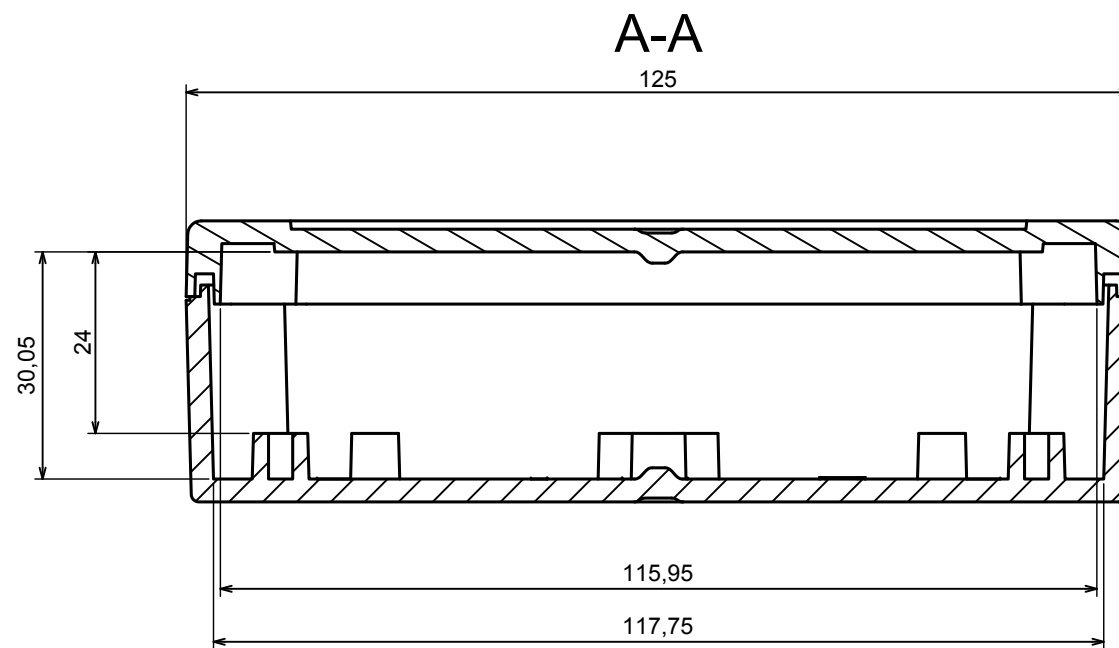

A |

A |

All rights reserved, Copyright Kradox 2020

Product model Enclosure ZP125.75.37 TM - Assembly

Format: A3 Material: PC, ABS

Scale 1:1 Tolerance: +/- 0.5

All rights reserved, Copyright Kradox 2020

Product model: Enclosure ZP125.75.37 TM - Base ZP125.75.27 TM

Format: A3 Material: PC, ABS

Scale 1:2 Tolerance: +/- 0.5

A-A

A |

All rights reserved, Copyright Kradex 2020

Product model Enclosure ZP125.75.37 TM - Cover ZP125.75.10

Format: A3 Material: PC, ABS

Scale 1:2 Tolerance: +/- 0.5