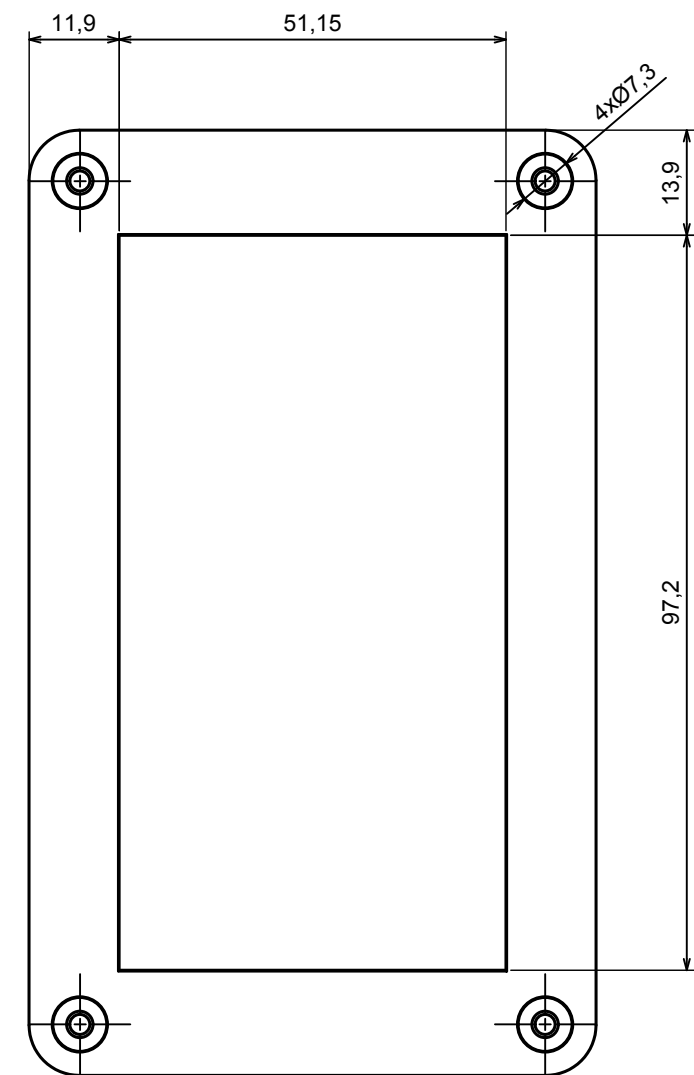

A |

A |

All rights reserved, Copyright Kradox 2020

Product model Enclosure ZP125.75.37 TM - Assembly

Format: A3 Material: PC, ABS

Scale 1:1 Tolerance: +/- 0.5

All rights reserved, Copyright Kradox 2020

Product model: Enclosure ZP125.75.37 TM - Base ZP125.75.27 TM

Format: A3 Material: PC, ABS

Scale 1:2 Tolerance: +/- 0.5

A-A

A |

All rights reserved, Copyright Kradex 2020

Product model Enclosure ZP125.75.37 TM - Cover ZP125.75.10

Format: A3 Material: PC, ABS

Scale 1:2 Tolerance: +/- 0.5