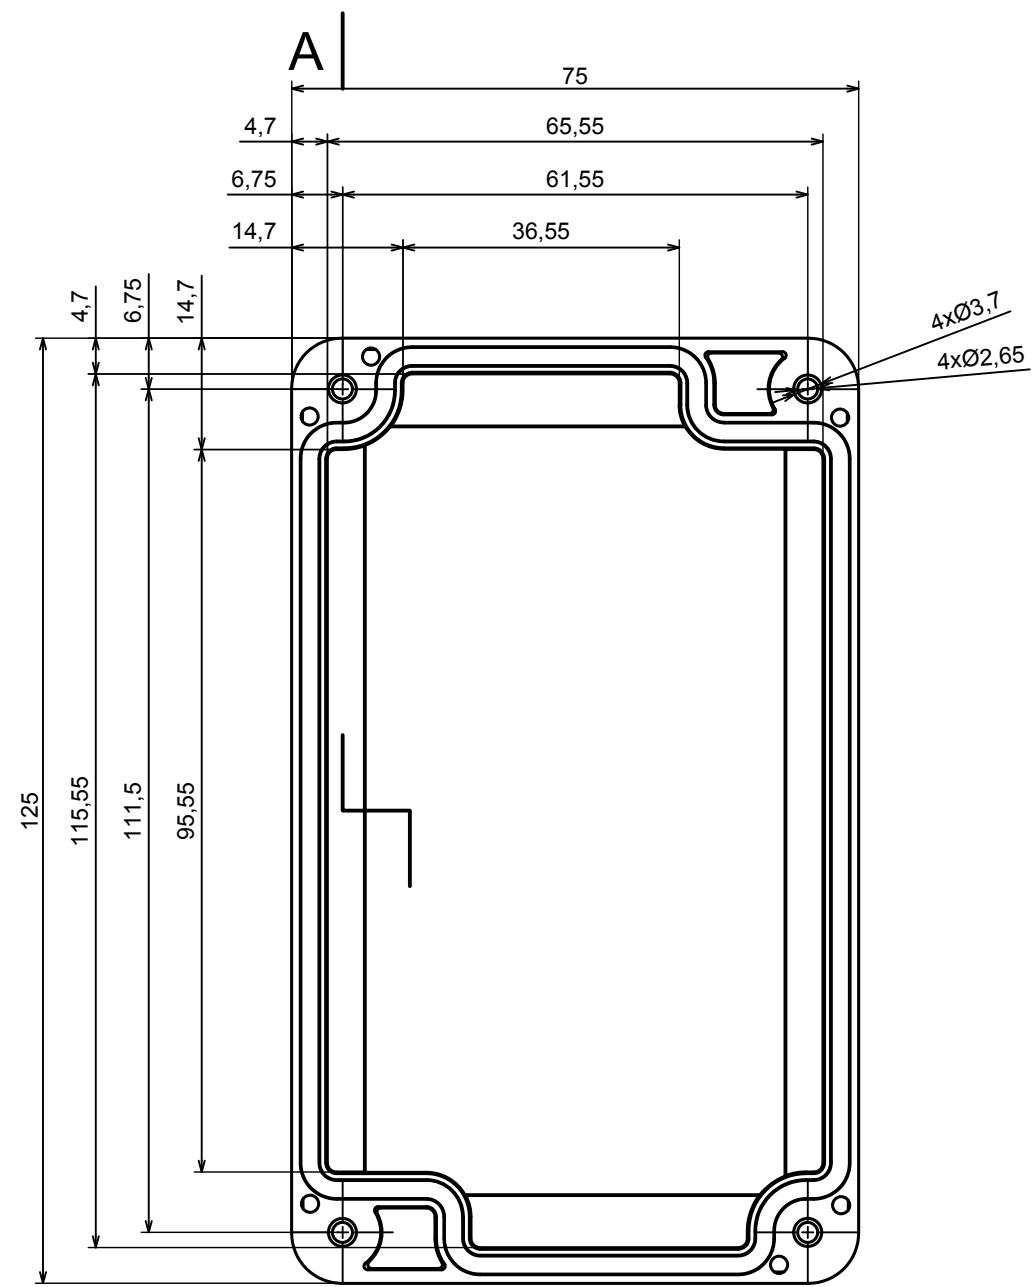

A |

A |

All rights reserved, Copyright Kradox 2020

Product model Enclosure ZP125.75.37 TM - Assembly

Format: A3 Material: PC, ABS

Scale 1:1 Tolerance: +/- 0.5

All rights reserved, Copyright Kradox 2020	
Product model	Enclosure ZP125.75.37 TM - Base ZP125.75.27 TM
Format: A3	Material: PC, ABS
Scale 1:2	Tolerance: +/- 0.5

A |

All rights reserved, Copyright Kradox 2020		
Product model	Enclosure ZP125.75.37 TM - Cover ZP125.75.10	
Format: A3	Material: PC, ABS	
Scale 1:2	Tolerance: +/- 0.5	

X-ON Electronics

Largest Supplier of Electrical and Electronic Components