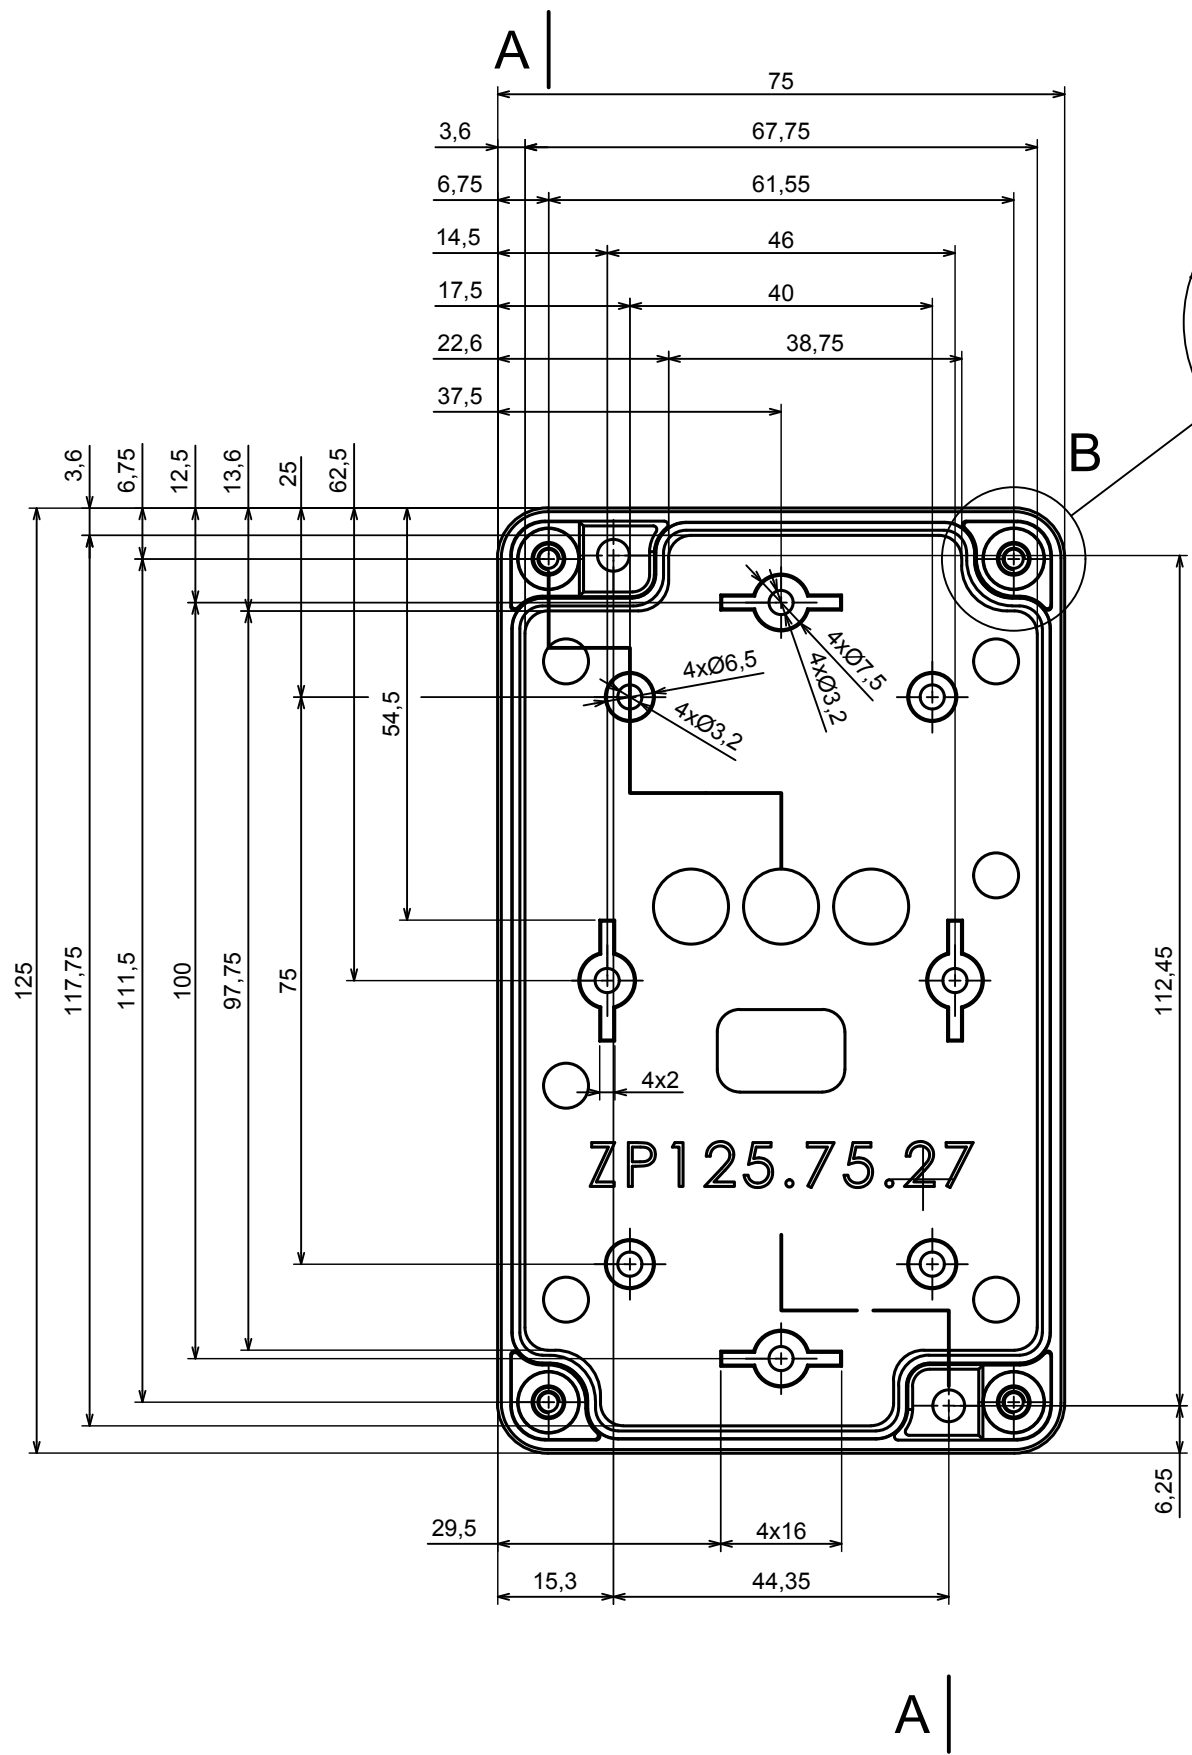

A |

A |

All rights reserved, Copyright Kradox 2020

Product model Enclosure ZP125.75.37 TM - Assembly

Format: A3 Material: PC, ABS

Scale 1:1 Tolerance: +/- 0.5

All rights reserved, Copyright Kradox 2020	
Product model	Enclosure ZP125.75.37 TM - Base ZP125.75.27 TM
Format: A3	Material: PC, ABS
Scale 1:2	Tolerance: +/- 0.5

A |

All rights reserved, Copyright Kradox 2020		
Product model	Enclosure ZP125.75.37 TM - Cover ZP125.75.10	
Format: A3	Material: PC, ABS	
Scale 1:2	Tolerance: +/- 0.5	

X-ON Electronics

Largest Supplier of Electrical and Electronic Components