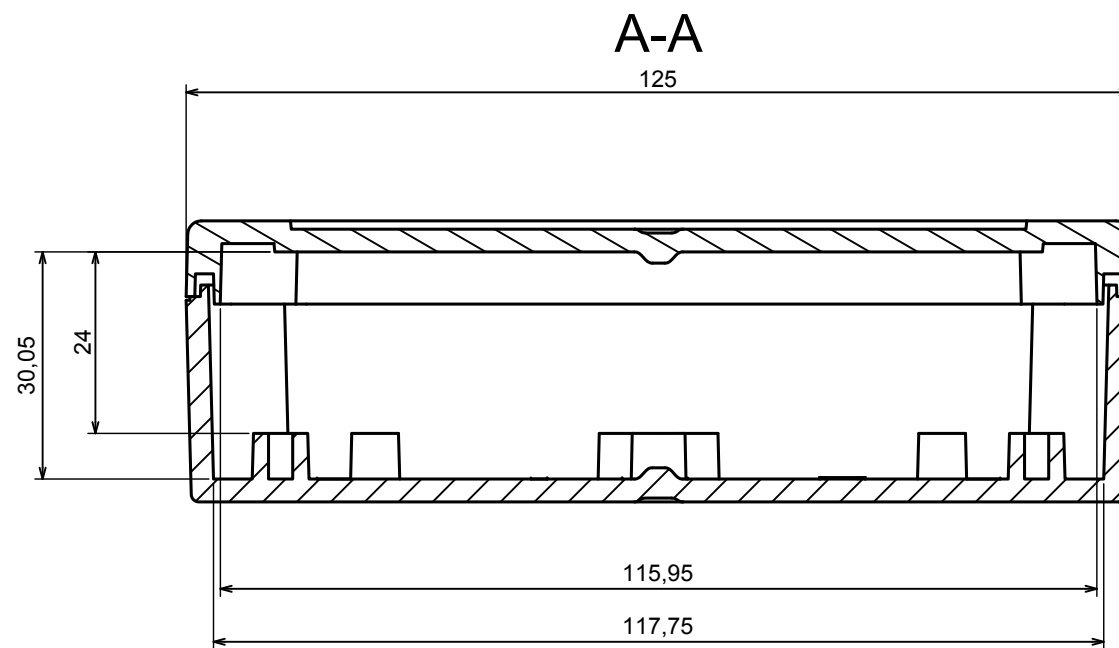

A |

A |

All rights reserved, Copyright Kradox 2020

Product model Enclosure ZP125.75.37 TM - Assembly

Format: A3 Material: PC, ABS

Scale 1:1 Tolerance: +/- 0.5

All rights reserved, Copyright Kradox 2020	
Product model	Enclosure ZP125.75.37 TM - Base ZP125.75.27 TM
Format: A3	Material: PC, ABS
Scale 1:2	Tolerance: +/- 0.5

A |

All rights reserved, Copyright Kradox 2020		
Product model	Enclosure ZP125.75.37 TM - Cover ZP125.75.10	
Format: A3	Material: PC, ABS	
Scale 1:2	Tolerance: +/- 0.5	

X-ON Electronics

Largest Supplier of Electrical and Electronic Components