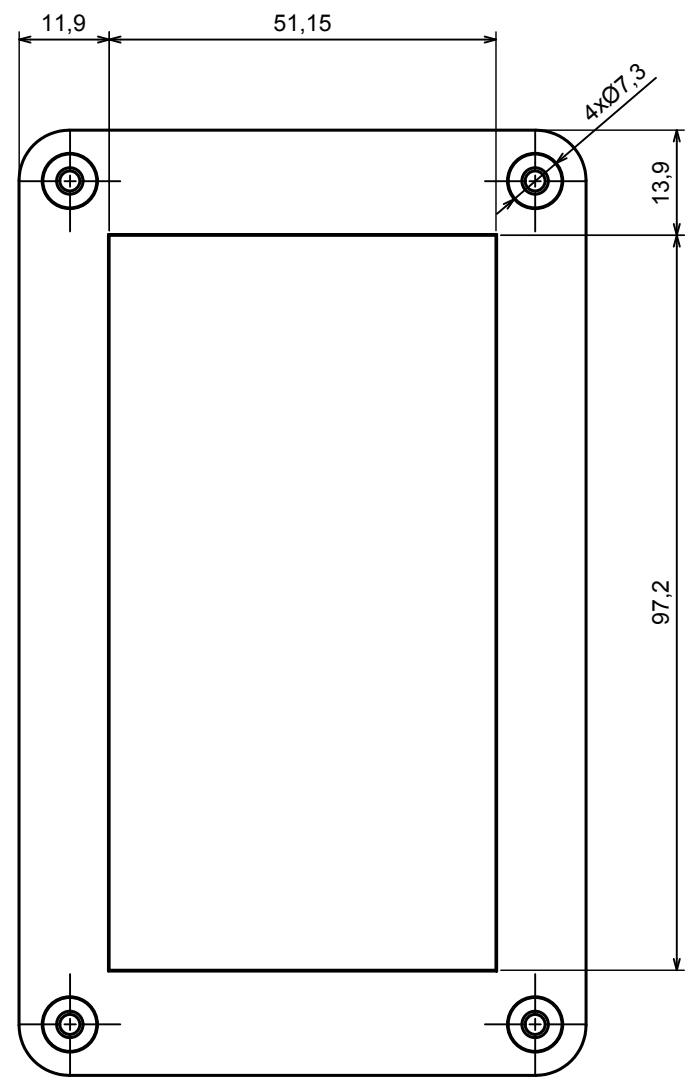

A |

A |

All rights reserved, Copyright Kradox 2020

Product model Enclosure ZP125.75.37 TM - Assembly

Format: A3 Material: PC, ABS

Scale 1:1 Tolerance: +/- 0.5

All rights reserved, Copyright Kradox 2020	
Product model	Enclosure ZP125.75.37 TM - Base ZP125.75.27 TM
Format: A3	Material: PC, ABS
Scale 1:2	Tolerance: +/- 0.5

A |

All rights reserved, Copyright Kradox 2020		
Product model	Enclosure ZP125.75.37 TM - Cover ZP125.75.10	
Format: A3	Material: PC, ABS	
Scale 1:2	Tolerance: +/- 0.5	

X-ON Electronics

Largest Supplier of Electrical and Electronic Components