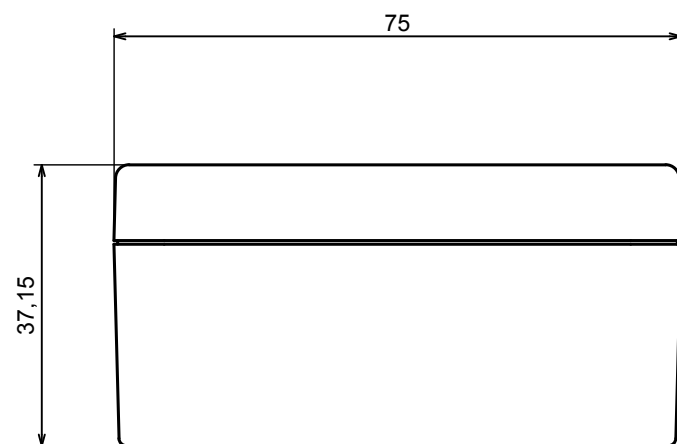

A |

A |

All rights reserved, Copyright Kradox 2020

Product model Enclosure ZP125.75.37 TM - Assembly

Format: A3 Material: PC, ABS

Scale 1:1 Tolerance: +/- 0.5

All rights reserved, Copyright Kradox 2020	
Product model	Enclosure ZP125.75.37 TM - Base ZP125.75.27 TM
Format: A3	Material: PC, ABS
Scale 1:2	Tolerance: +/- 0.5

A |

All rights reserved, Copyright Kradox 2020		
Product model	Enclosure ZP125.75.37 TM - Cover ZP125.75.10	
Format: A3	Material: PC, ABS	
Scale 1:2	Tolerance: +/- 0.5	

X-ON Electronics

Largest Supplier of Electrical and Electronic Components