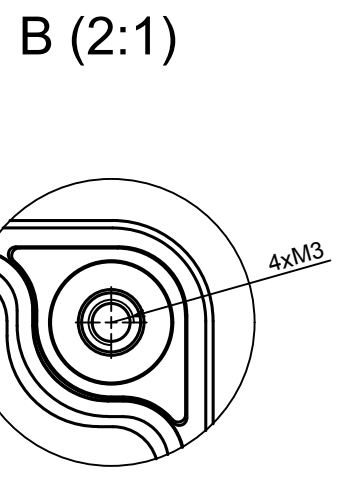

A |

A |

All rights reserved, Copyright Kradox 2020

Product model Enclosure ZP125.75.37 TM - Assembly

Format: A3 Material: PC, ABS

Scale 1:1 Tolerance: +/- 0.5

All rights reserved, Copyright Kradox 2020	
Product model	Enclosure ZP125.75.37 TM - Base ZP125.75.27 TM
Format: A3	Material: PC, ABS
Scale 1:2	Tolerance: +/- 0.5

A |

All rights reserved, Copyright Kradox 2020		
Product model	Enclosure ZP125.75.37 TM - Cover ZP125.75.10	
Format: A3	Material: PC, ABS	
Scale 1:2	Tolerance: +/- 0.5	

X-ON Electronics

Largest Supplier of Electrical and Electronic Components