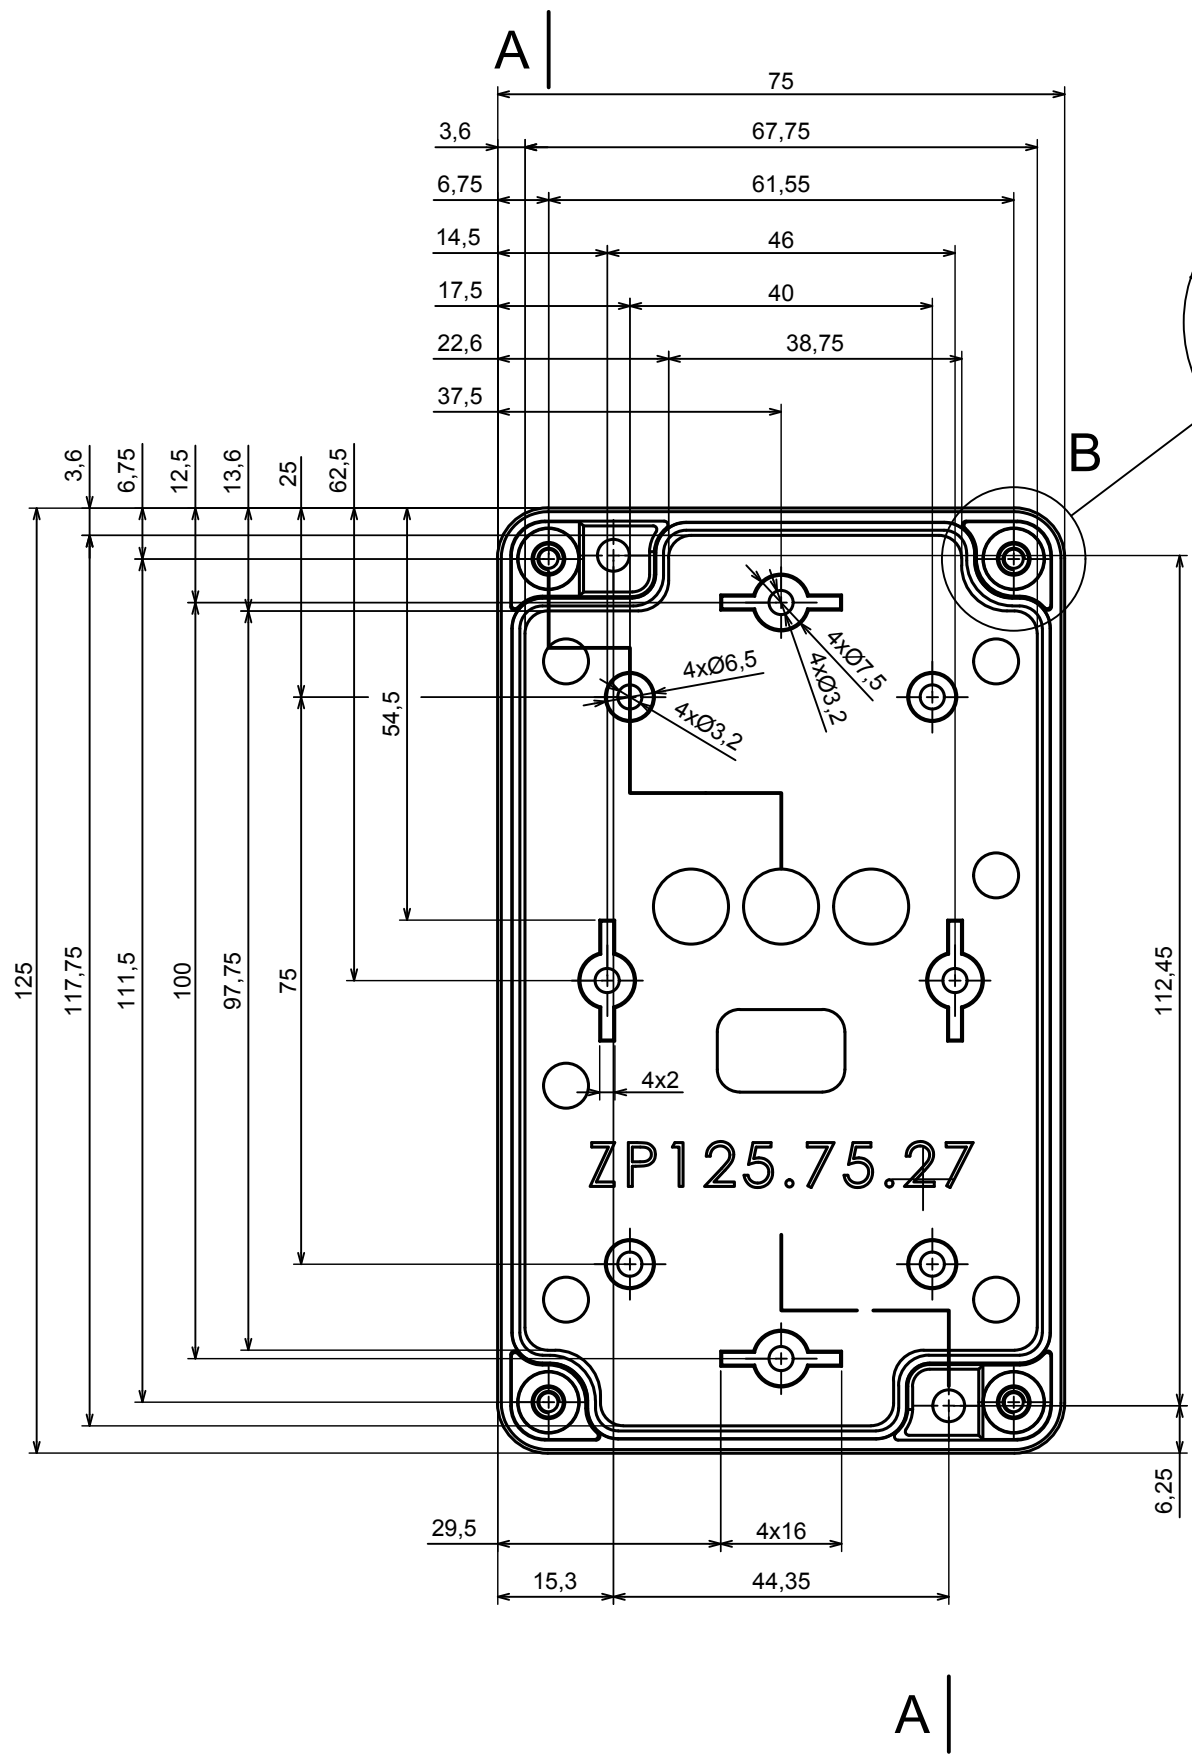

A |

A |

All rights reserved, Copyright Kradox 2020

Product model Enclosure ZP125.75.37 TM - Assembly

Format: A3 Material: PC, ABS

Scale 1:1 Tolerance: +/- 0.5

All rights reserved, Copyright Kradox 2020	
Product model	Enclosure ZP125.75.37 TM - Base ZP125.75.27 TM
Format: A3	Material: PC, ABS
Scale 1:2	Tolerance: +/- 0.5

A-A

A |

All rights reserved, Copyright Kradox 2020		
Product model	Enclosure ZP125.75.37 TM - Cover ZP125.75.10	
Format: A3	Material: PC, ABS	
Scale 1:2	Tolerance: +/- 0.5	

X-ON Electronics

Largest Supplier of Electrical and Electronic Components