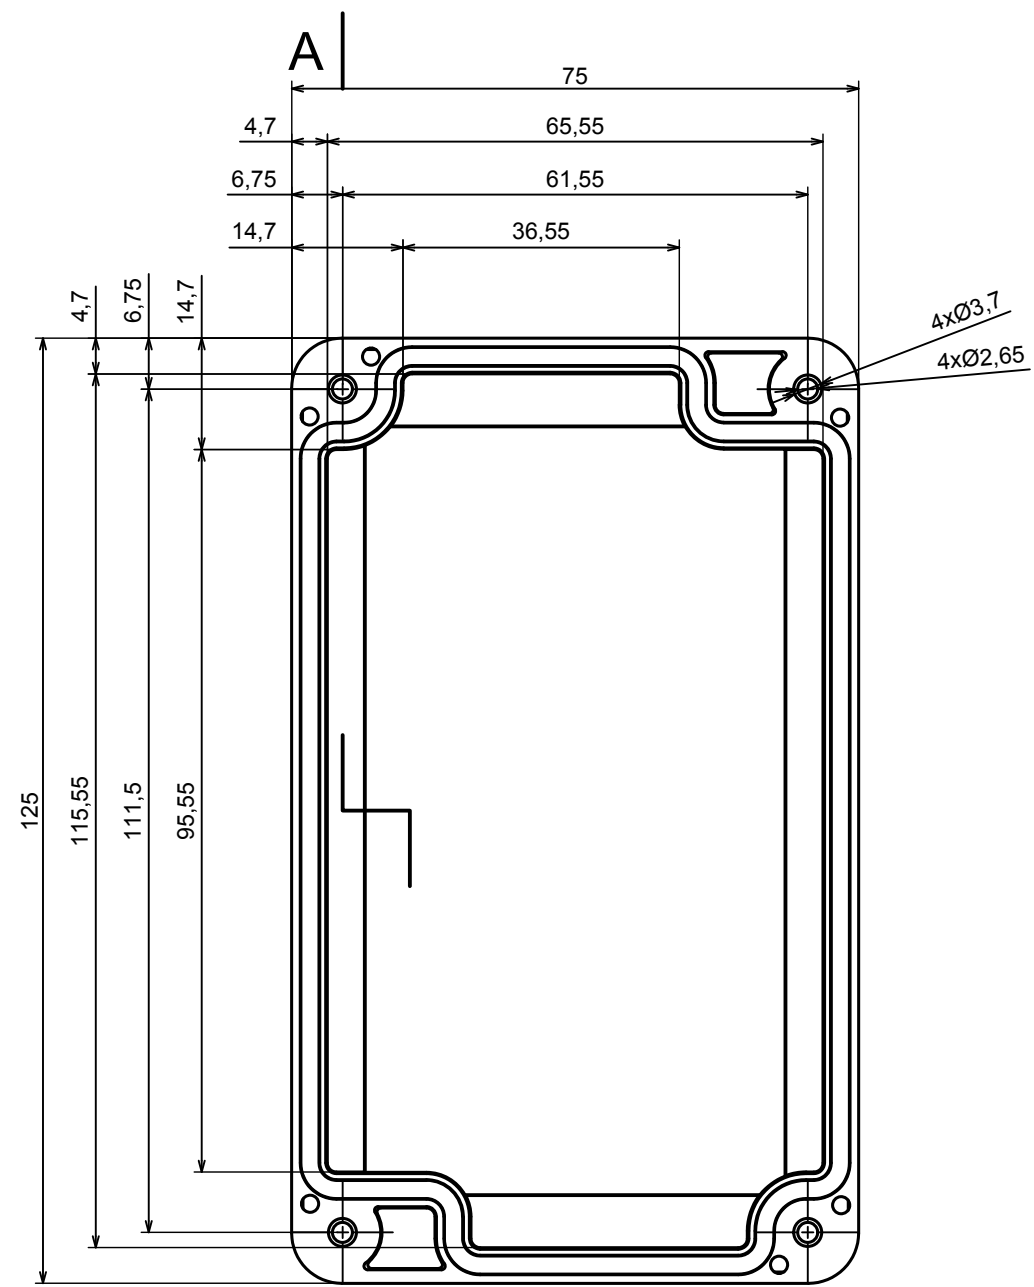

A |

A |

All rights reserved, Copyright Kradox 2020

Product model Enclosure ZP125.75.37 TM - Assembly

Format: A3 Material: PC, ABS

Scale 1:1 Tolerance: +/- 0.5

All rights reserved, Copyright Kradox 2020	
Product model	Enclosure ZP125.75.37 TM - Base ZP125.75.27 TM
Format: A3	Material: PC, ABS
Scale 1:2	Tolerance: +/- 0.5

A-A

A |

All rights reserved, Copyright Kradox 2020		
Product model	Enclosure ZP125.75.37 TM - Cover ZP125.75.10	
Format: A3	Material: PC, ABS	
Scale 1:2	Tolerance: +/- 0.5	

X-ON Electronics

Largest Supplier of Electrical and Electronic Components