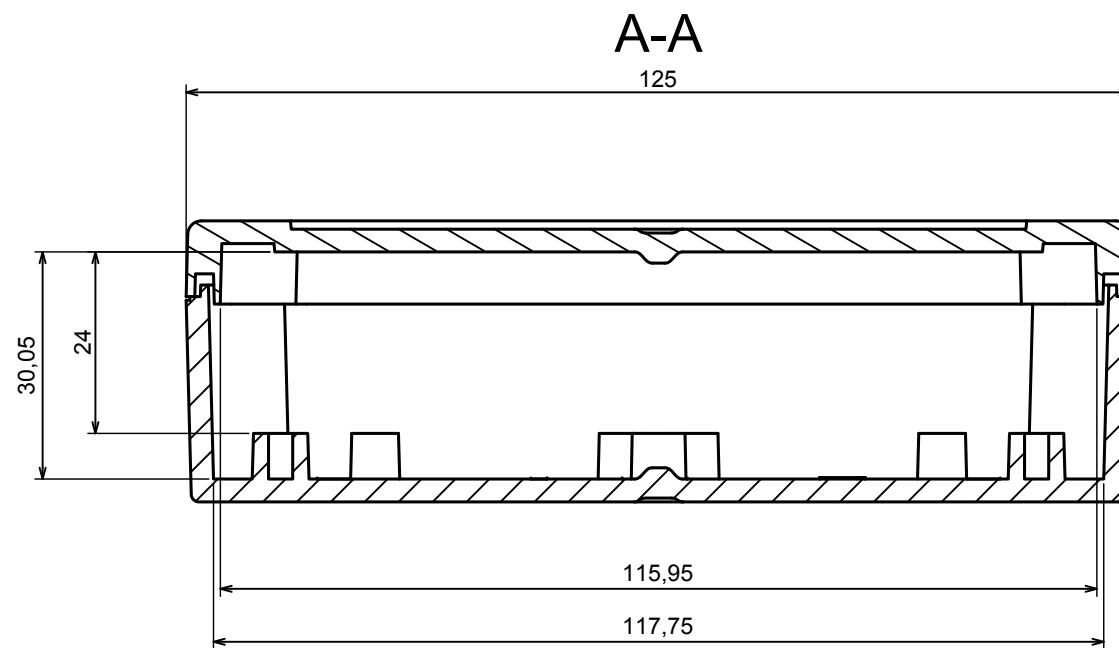

A |

A |

All rights reserved, Copyright Kradox 2020

Product model Enclosure ZP125.75.37 TM - Assembly

Format: A3 Material: PC, ABS

Scale 1:1 Tolerance: +/- 0.5

All rights reserved, Copyright Kradox 2020	
Product model	Enclosure ZP125.75.37 TM - Base ZP125.75.27 TM
Format: A3	Material: PC, ABS
Scale 1:2	Tolerance: +/- 0.5

A-A

A |

All rights reserved, Copyright Kradox 2020		
Product model	Enclosure ZP125.75.37 TM - Cover ZP125.75.10	
Format: A3	Material: PC, ABS	
Scale 1:2	Tolerance: +/- 0.5	