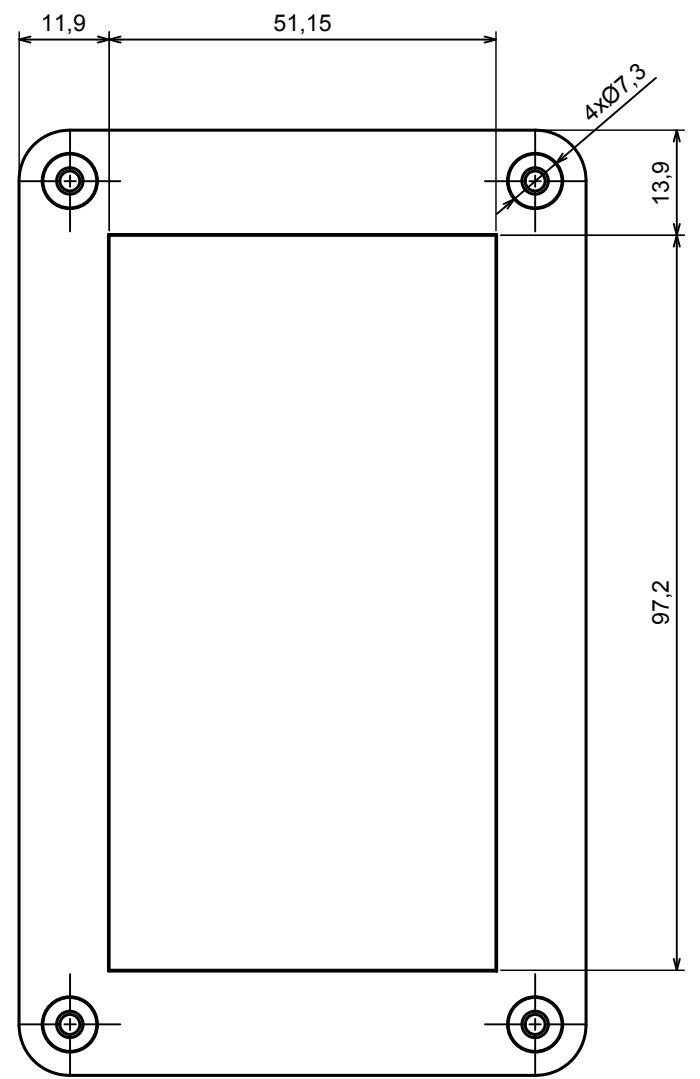

A |

A |

All rights reserved, Copyright Kradox 2020

Product model Enclosure ZP125.75.37 TM - Assembly

Format: A3 Material: PC, ABS

Scale 1:1 Tolerance: +/- 0.5

All rights reserved, Copyright Kradox 2020	
Product model	Enclosure ZP125.75.37 TM - Base ZP125.75.27 TM
Format: A3	Material: PC, ABS
Scale 1:2	Tolerance: +/- 0.5

A-A

A |

All rights reserved, Copyright Kradox 2020		
Product model	Enclosure ZP125.75.37 TM - Cover ZP125.75.10	
Format: A3	Material: PC, ABS	
Scale 1:2	Tolerance: +/- 0.5	