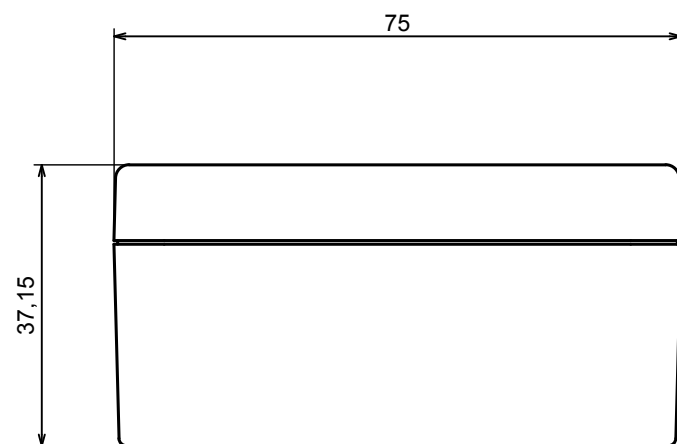

A |

A |

All rights reserved, Copyright Kradox 2020

Product model Enclosure ZP125.75.37 TM - Assembly

Format: A3 Material: PC, ABS

Scale 1:1 Tolerance: +/- 0.5

All rights reserved, Copyright Kradox 2020	
Product model	Enclosure ZP125.75.37 TM - Base ZP125.75.27 TM
Format: A3	Material: PC, ABS
Scale 1:2	Tolerance: +/- 0.5

A-A

A |

All rights reserved, Copyright Kradox 2020		
Product model	Enclosure ZP125.75.37 TM - Cover ZP125.75.10	
Format: A3	Material: PC, ABS	
Scale 1:2	Tolerance: +/- 0.5	