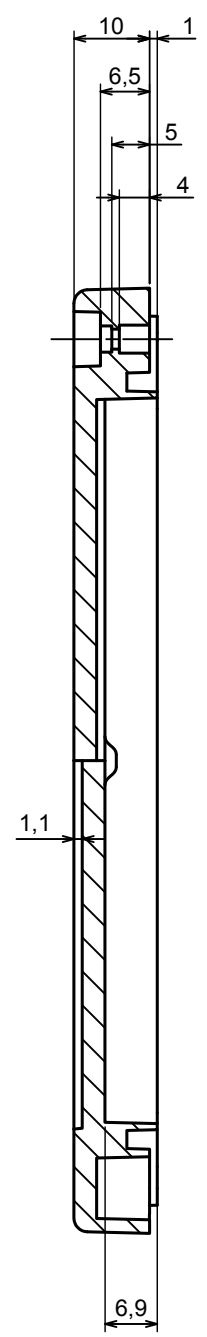

A |

A |

All rights reserved, Copyright Kradox 2020

Product model Enclosure ZP125.75.37 TM - Assembly

Format: A3 Material: PC, ABS

Scale 1:1 Tolerance: +/- 0.5

All rights reserved, Copyright Kradox 2020	
Product model	Enclosure ZP125.75.37 TM - Base ZP125.75.27 TM
Format: A3	Material: PC, ABS
Scale 1:2	Tolerance: +/- 0.5

A-A

A |

All rights reserved, Copyright Kradox 2020		
Product model	Enclosure ZP125.75.37 TM - Cover ZP125.75.10	
Format: A3	Material: PC, ABS	
Scale 1:2	Tolerance: +/- 0.5	