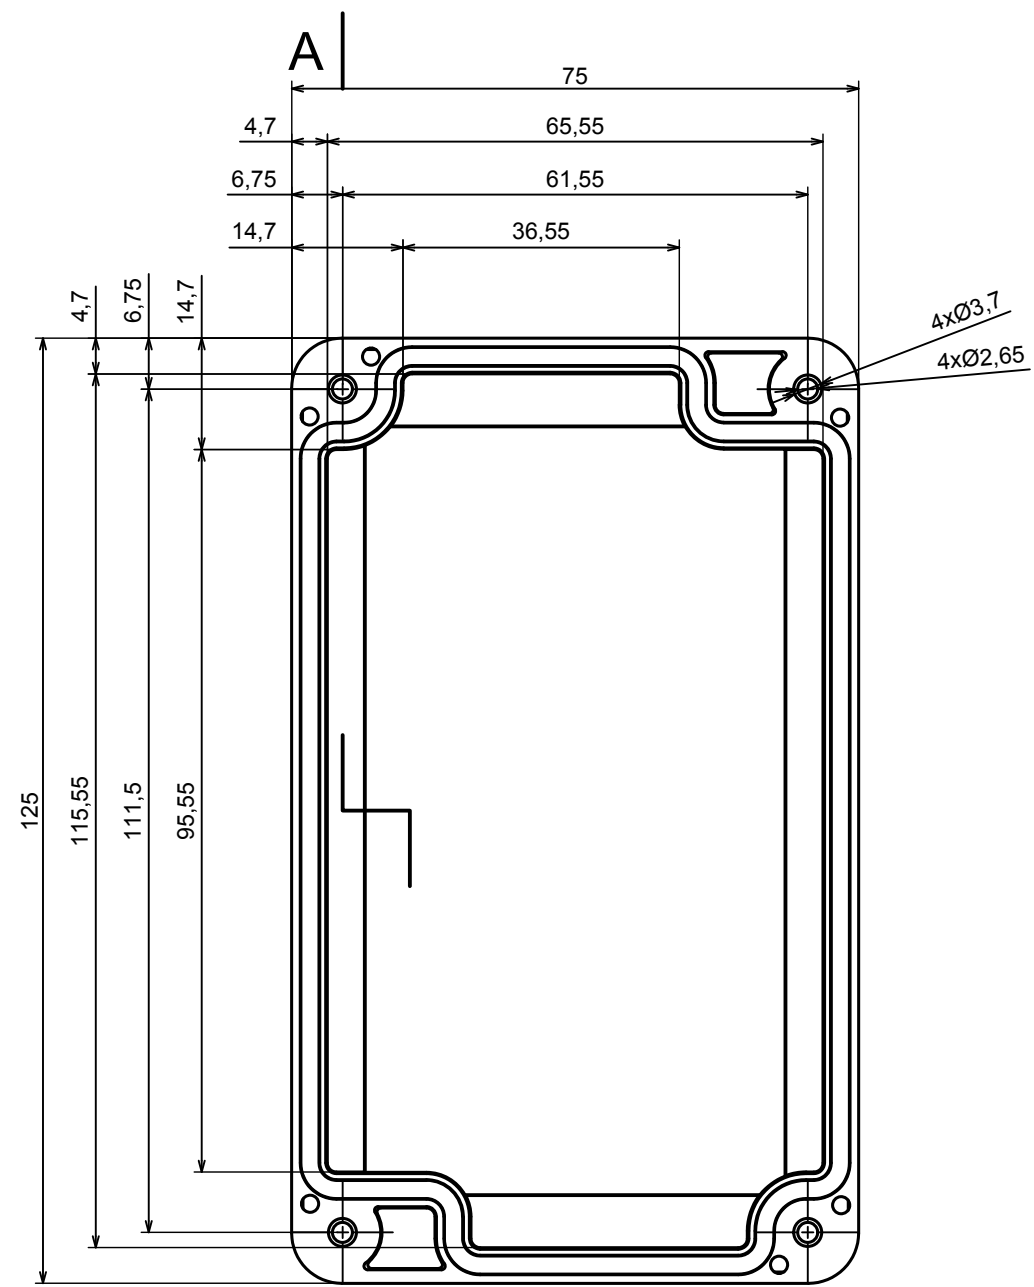

A |

A |

All rights reserved, Copyright Kradox 2020

Product model Enclosure ZP125.75.37 TM - Assembly

Format: A3 Material: PC, ABS

Scale 1:1 Tolerance: +/- 0.5

All rights reserved, Copyright Kradox 2020	
Product model	Enclosure ZP125.75.37 TM - Base ZP125.75.27 TM
Format: A3	Material: PC, ABS
Scale 1:2	Tolerance: +/- 0.5

A-A

A |

All rights reserved, Copyright Kradox 2020		
Product model	Enclosure ZP125.75.37 TM - Cover ZP125.75.10	
Format: A3	Material: PC, ABS	
Scale 1:2	Tolerance: +/- 0.5	