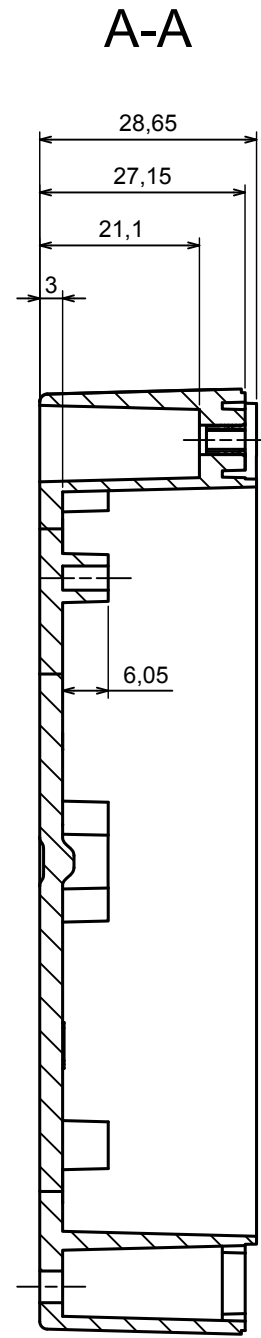

A |

A |

All rights reserved, Copyright Kradox 2020

Product model Enclosure ZP125.75.37 TM - Assembly

Format: A3 Material: PC, ABS

Scale 1:1 Tolerance: +/- 0.5

All rights reserved, Copyright Kradox 2020	
Product model	Enclosure ZP125.75.37 TM - Base ZP125.75.27 TM
Format: A3	Material: PC, ABS
Scale 1:2	Tolerance: +/- 0.5

A-A

A |

All rights reserved, Copyright Kradox 2020		
Product model	Enclosure ZP125.75.37 TM - Cover ZP125.75.10	
Format: A3	Material: PC, ABS	
Scale 1:2	Tolerance: +/- 0.5	