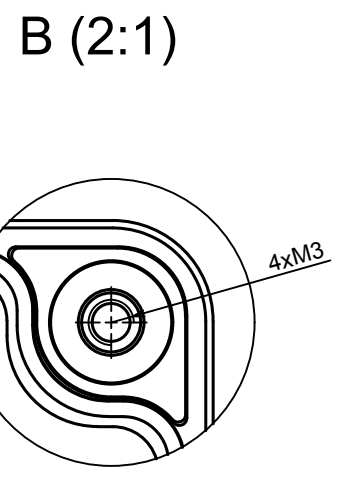

A |

A |

All rights reserved, Copyright Kradox 2020

Product model Enclosure ZP125.75.37 TM - Assembly

Format: A3 Material: PC, ABS

Scale 1:1 Tolerance: +/- 0.5

All rights reserved, Copyright Kradox 2020	
Product model	Enclosure ZP125.75.37 TM - Base ZP125.75.27 TM
Format: A3	Material: PC, ABS
Scale 1:2	Tolerance: +/- 0.5

A-A

A |

All rights reserved, Copyright Kradox 2020		
Product model	Enclosure ZP125.75.37 TM - Cover ZP125.75.10	
Format: A3	Material: PC, ABS	
Scale 1:2	Tolerance: +/- 0.5	