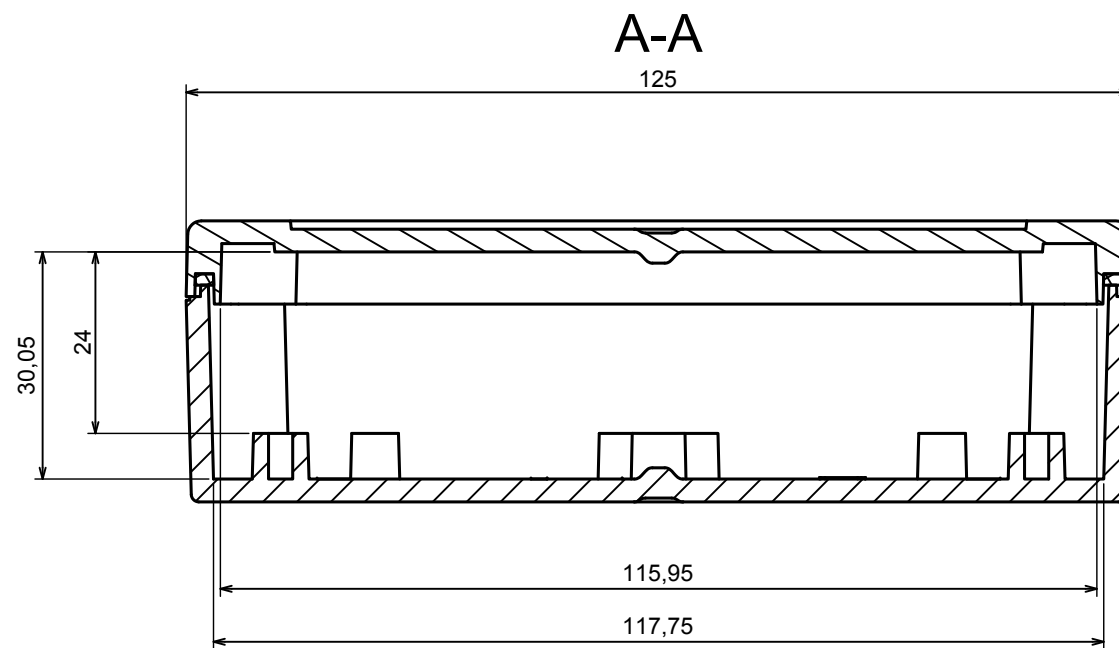

A |

A |

All rights reserved, Copyright Kradex 2020

Product model Enclosure ZP125.75.37S TM - Assembly

Format: A3 Material: PC, ABS

Scale 1:1 Tolerance: +/- 0.5

All rights reserved, Copyright Kradox 2020	
Product model	Enclosure ZP125.75.37S TM - Base ZP125.75.27 TM
Format: A3	Material: PC, ABS
Scale 1:2	Tolerance: +/- 0.5

A |

All rights reserved, Copyright Kradox 2020	
Product model	Enclosure ZP125.75.37S TM - Cover ZP125.75.10S
Format: A3	Material: PC, ABS
Scale 1:2	Tolerance: +/- 0.5

X-ON Electronics

Largest Supplier of Electrical and Electronic Components