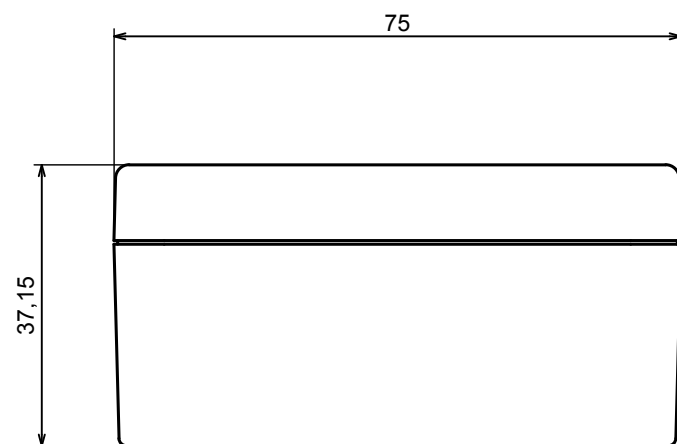

A |

A |

All rights reserved, Copyright Kradex 2020

Product model Enclosure ZP125.75.37S TM - Assembly

Format: A3 Material: PC, ABS

Scale 1:1 Tolerance: +/- 0.5

All rights reserved, Copyright Kradox 2020	
Product model	Enclosure ZP125.75.37S TM - Base ZP125.75.27 TM
Format: A3	Material: PC, ABS
Scale 1:2	Tolerance: +/- 0.5

A |

All rights reserved, Copyright Kradox 2020	
Product model	Enclosure ZP125.75.37S TM - Cover ZP125.75.10S
Format: A3	Material: PC, ABS
Scale 1:2	Tolerance: +/- 0.5

X-ON Electronics

Largest Supplier of Electrical and Electronic Components