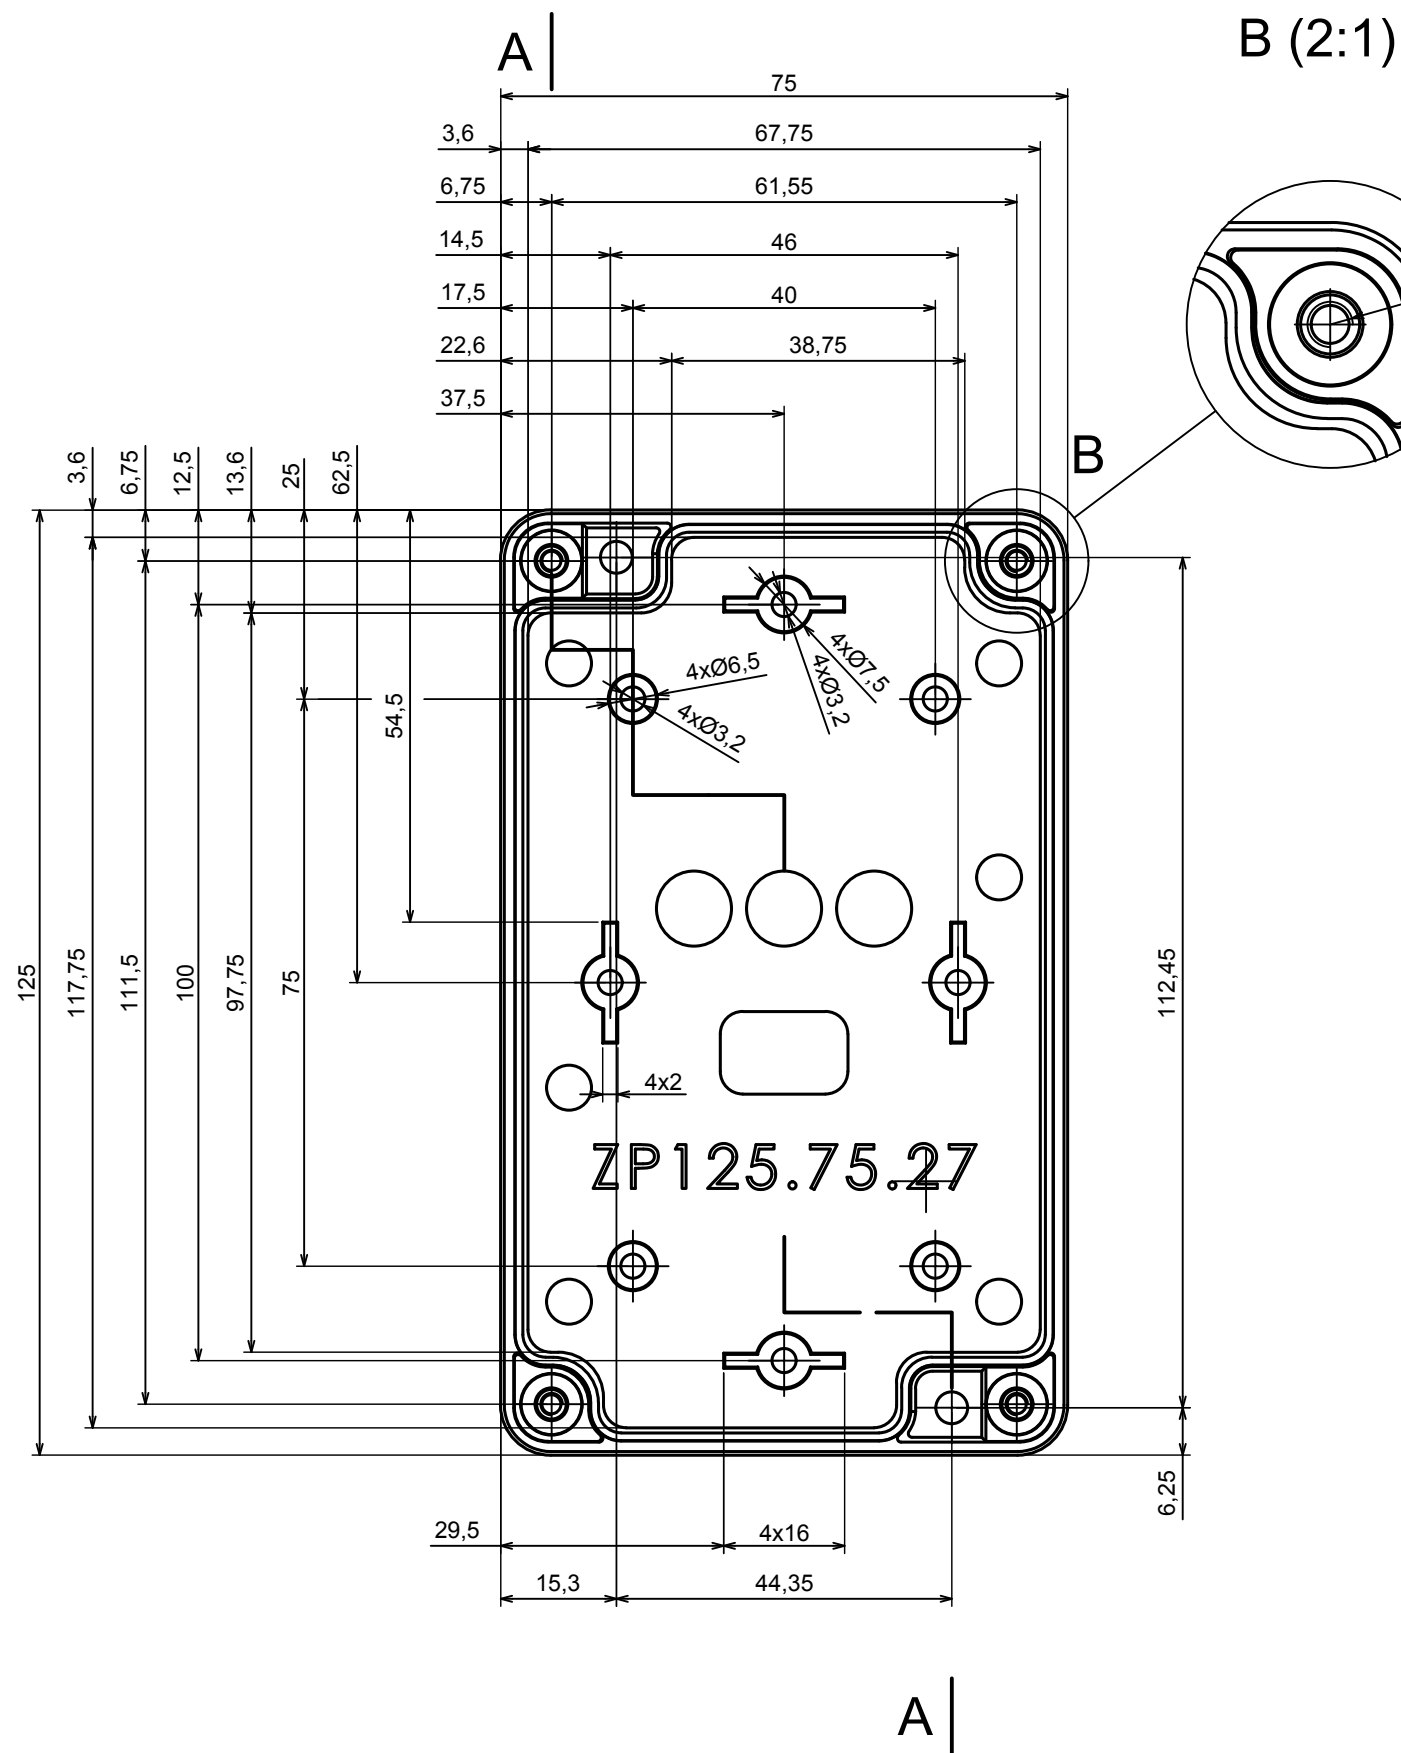

A |

A |

All rights reserved, Copyright Kradex 2020

Product model Enclosure ZP125.75.37S TM - Assembly

Format: A3 Material: PC, ABS

Scale 1:1 Tolerance: +/- 0.5

All rights reserved, Copyright Kradox 2020	
Product model	Enclosure ZP125.75.37S TM - Base ZP125.75.27 TM
Format: A3	Material: PC, ABS
Scale 1:2	Tolerance: +/- 0.5

A |

All rights reserved, Copyright Kradox 2020	
Product model	Enclosure ZP125.75.37S TM - Cover ZP125.75.10S
Format: A3	Material: PC, ABS
Scale 1:2	Tolerance: +/- 0.5

X-ON Electronics

Largest Supplier of Electrical and Electronic Components