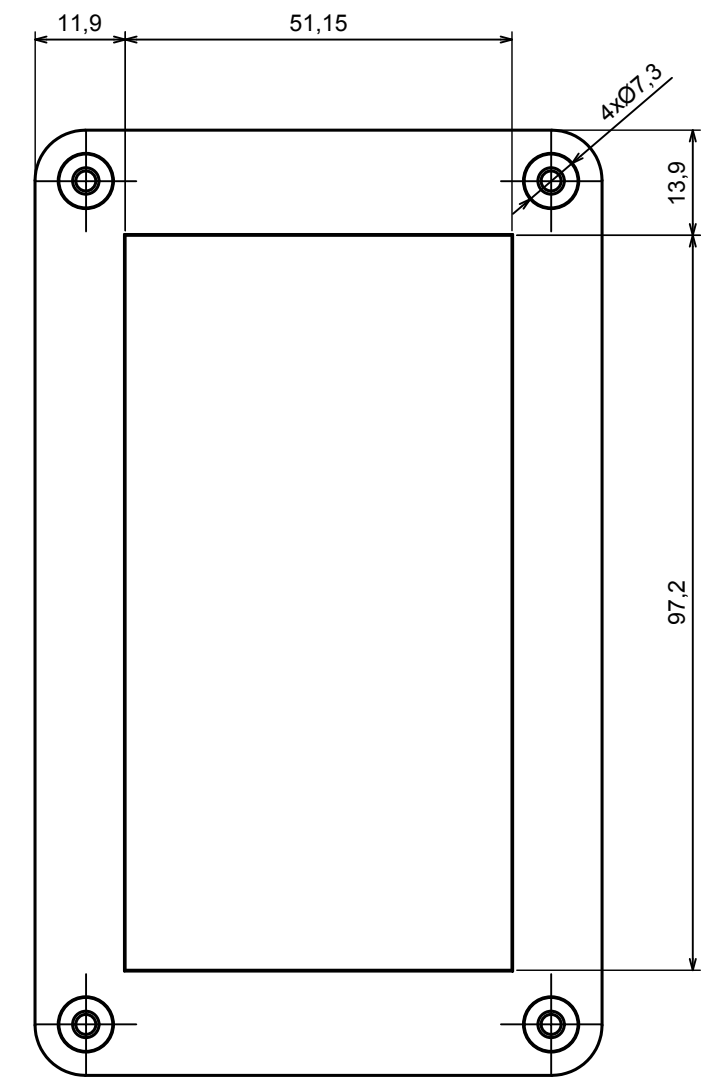

A |

A |

All rights reserved, Copyright Kradex 2020

Product model Enclosure ZP125.75.37S TM - Assembly

Format: A3 Material: PC, ABS

Scale 1:1 Tolerance: +/- 0.5

All rights reserved, Copyright Kradox 2020	
Product model	Enclosure ZP125.75.37S TM - Base ZP125.75.27 TM
Format: A3	Material: PC, ABS
Scale 1:2	Tolerance: +/- 0.5

A |

All rights reserved, Copyright Kradox 2020	
Product model	Enclosure ZP125.75.37S TM - Cover ZP125.75.10S
Format: A3	Material: PC, ABS
Scale 1:2	Tolerance: +/- 0.5

X-ON Electronics

Largest Supplier of Electrical and Electronic Components