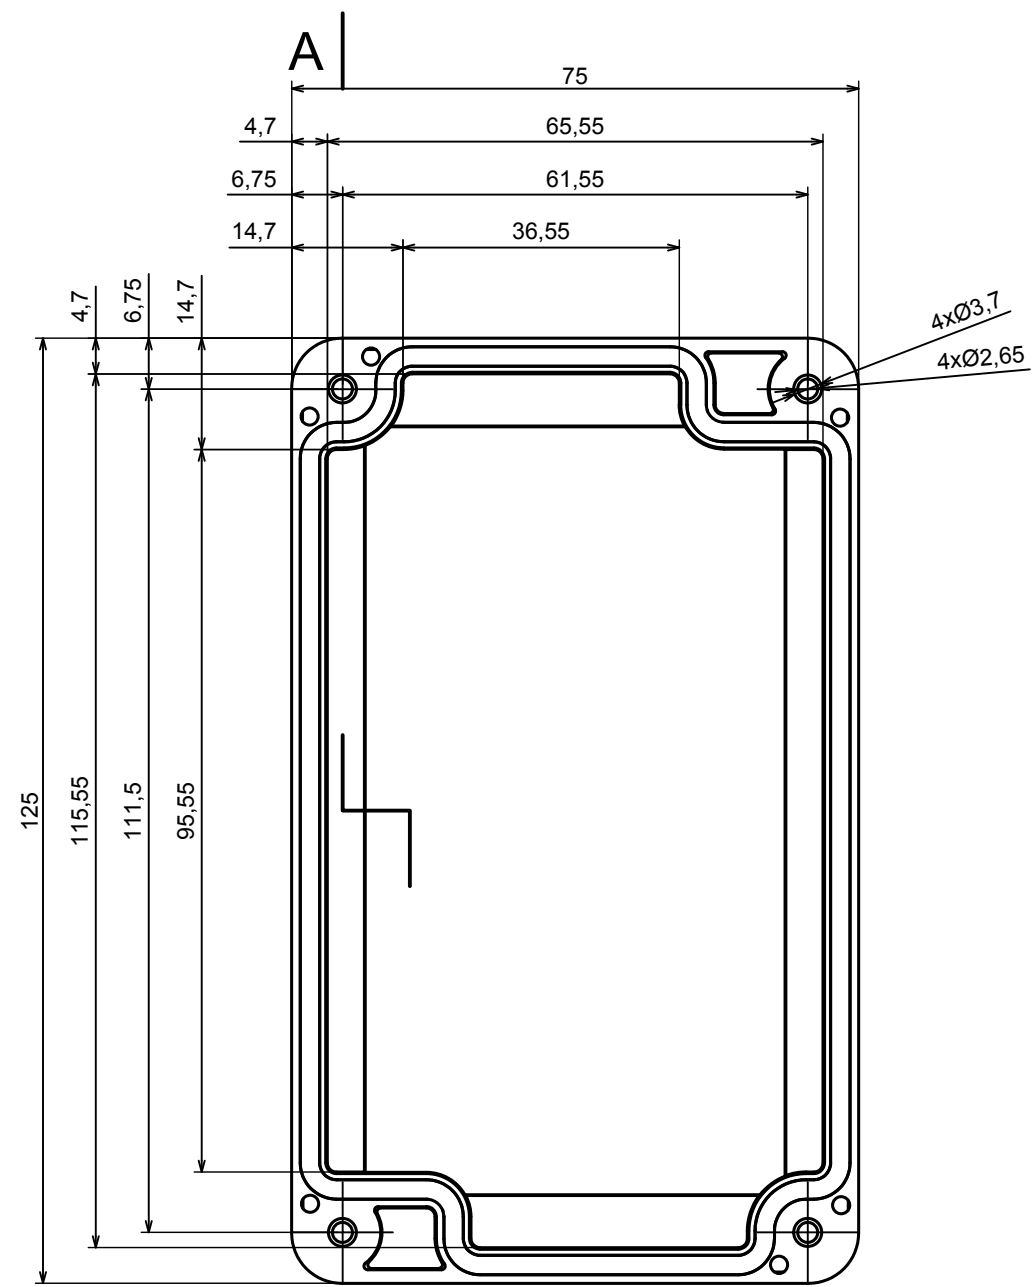

A |

A |

All rights reserved, Copyright Kradex 2020

Product model Enclosure ZP125.75.37S TM - Assembly

Format: A3 Material: PC, ABS

Scale 1:1 Tolerance: +/- 0.5

All rights reserved, Copyright Kradox 2020	
Product model	Enclosure ZP125.75.37S TM - Base ZP125.75.27 TM
Format: A3	Material: PC, ABS
Scale 1:2	Tolerance: +/- 0.5

A |

All rights reserved, Copyright Kradox 2020	
Product model	Enclosure ZP125.75.37S TM - Cover ZP125.75.10S
Format: A3	Material: PC, ABS
Scale 1:2	Tolerance: +/- 0.5

X-ON Electronics

Largest Supplier of Electrical and Electronic Components