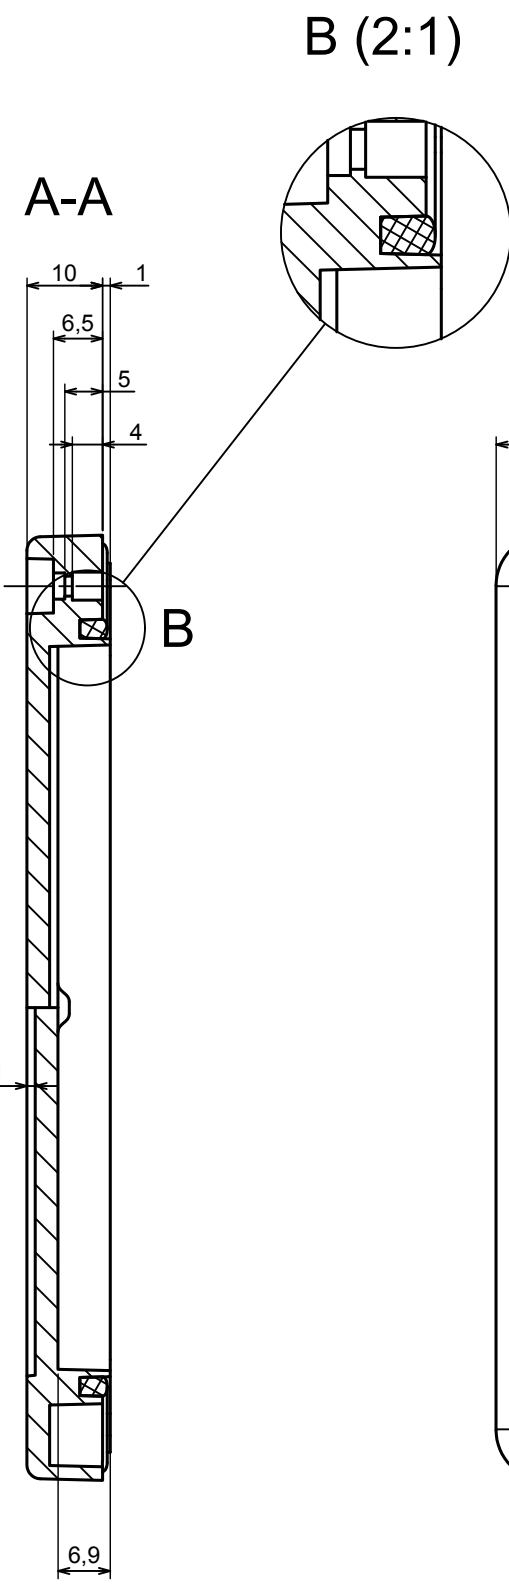

A |

A |

All rights reserved, Copyright Kradex 2020

Product model Enclosure ZP125.75.37S TM - Assembly

Format: A3 Material: PC, ABS

Scale 1:1 Tolerance: +/- 0.5

All rights reserved, Copyright Kradox 2020	
Product model	Enclosure ZP125.75.37S TM - Base ZP125.75.27 TM
Format: A3	Material: PC, ABS
Scale 1:2	Tolerance: +/- 0.5

A |

All rights reserved, Copyright Kradox 2020	
Product model	Enclosure ZP125.75.37S TM - Cover ZP125.75.10S
Format: A3	Material: PC, ABS
Scale 1:2	Tolerance: +/- 0.5

X-ON Electronics

Largest Supplier of Electrical and Electronic Components