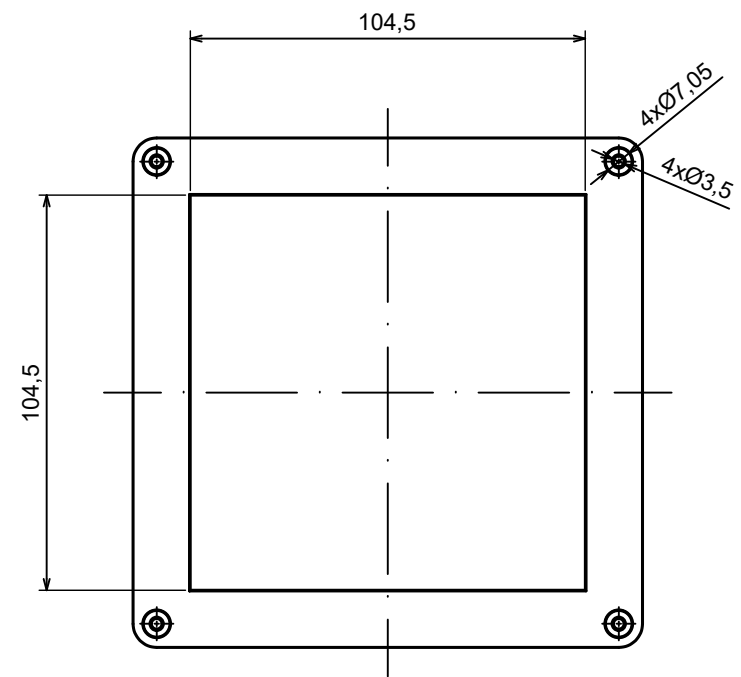

| | | |
|--|---|---|
| All rights reserved, Copyright Kradex 2023 | | |
| Product model | Enclosure ZP135.135.60Sb TM2 - Assembly | |
| Format: A3 | Material: ASA |  |
| Scale 1:1 | Tolerance: +/- 0.6 | |

| | | |
|--|---|---|
| All rights reserved, Copyright Kradox 2023 | | |
| Product model | Enclosure ZP135.135.60Sb TM - Base ZP135.135.15b TM | |
| Format: A3 | Material: ASA |  |
| Scale 1:1 | Tolerance: +/- 0.6 | |

A |

| | | |
|--|---|---|
| All rights reserved, Copyright Kradox 2023 | | |
| Product model | Enclosure ZP135.135.60Sb TM2 - Cover ZP135.135.15Sb | |
| Format: A3 | Material: ASA |  |
| Scale 1:2 | Tolerance: +/- 0.6 | |