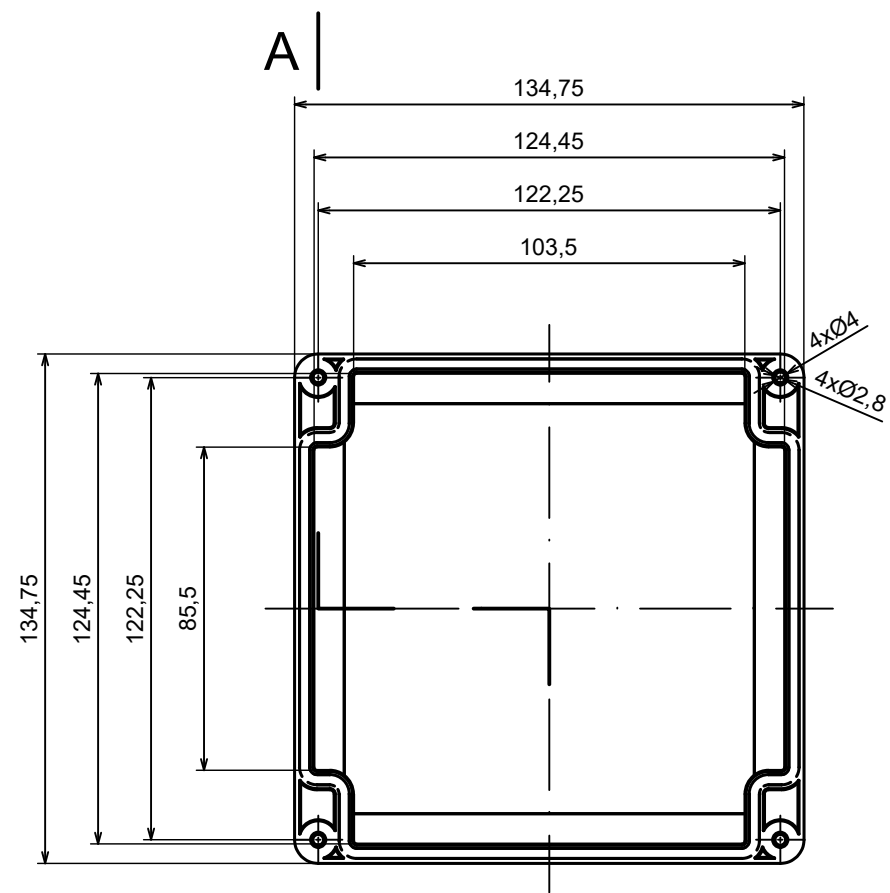

| | | |
|--|---|---|
| All rights reserved, Copyright Kradex 2023 | | |
| Product model | Enclosure ZP135.135.60Sb TM2 - Assembly | |
| Format: A3 | Material: ASA |  |
| Scale 1:1 | Tolerance: +/- 0.6 | |

| | | |
|--|---|---|
| All rights reserved, Copyright Kradox 2023 | | |
| Product model | Enclosure ZP135.135.60Sb TM - Base ZP135.135.15b TM | |
| Format: A3 | Material: ASA |  |
| Scale 1:1 | Tolerance: +/- 0.6 | |

A |

| | | |
|--|---|---|
| All rights reserved, Copyright Kradox 2023 | | |
| Product model | Enclosure ZP135.135.60Sb TM2 - Cover ZP135.135.15Sb | |
| Format: A3 | Material: ASA |  |
| Scale 1:2 | Tolerance: +/- 0.6 | |