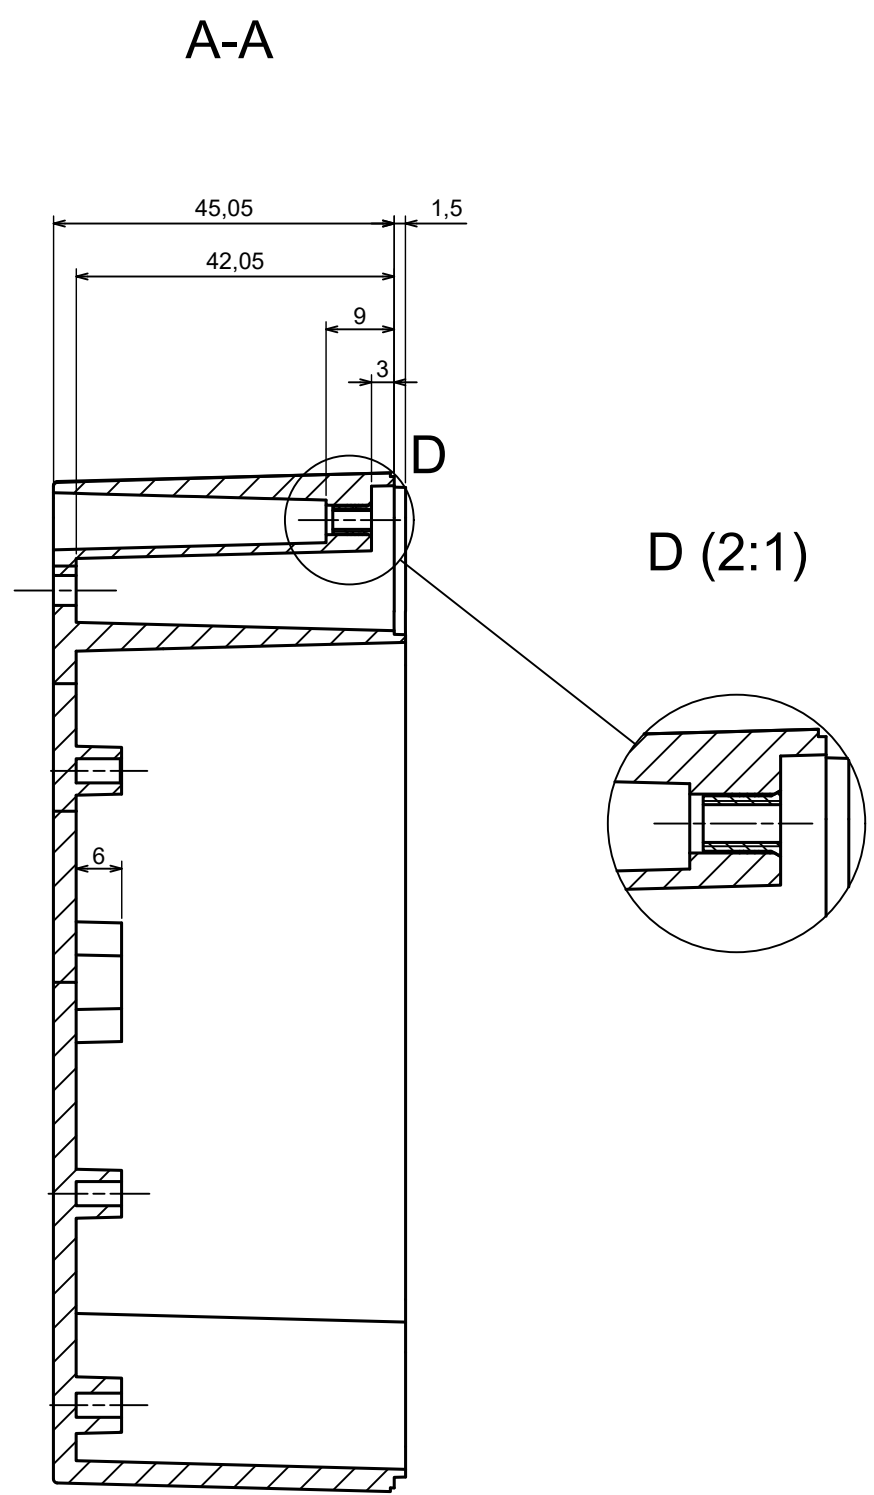

| | | |
|--|---|---|
| All rights reserved, Copyright Kradex 2023 | | |
| Product model | Enclosure ZP135.135.60Sb TM2 - Assembly | |
| Format: A3 | Material: ASA |  |
| Scale 1:1 | Tolerance: +/- 0.6 | |

| | | |
|--|---|---|
| All rights reserved, Copyright Kradox 2023 | | |
| Product model | Enclosure ZP135.135.60Sb TM - Base ZP135.135.15b TM | |
| Format: A3 | Material: ASA |  |
| Scale 1:1 | Tolerance: +/- 0.6 | |

A |

| | | |
|--|---|---|
| All rights reserved, Copyright Kradox 2023 | | |
| Product model | Enclosure ZP135.135.60Sb TM2 - Cover ZP135.135.15Sb | |
| Format: A3 | Material: ASA |  |
| Scale 1:2 | Tolerance: +/- 0.6 | |