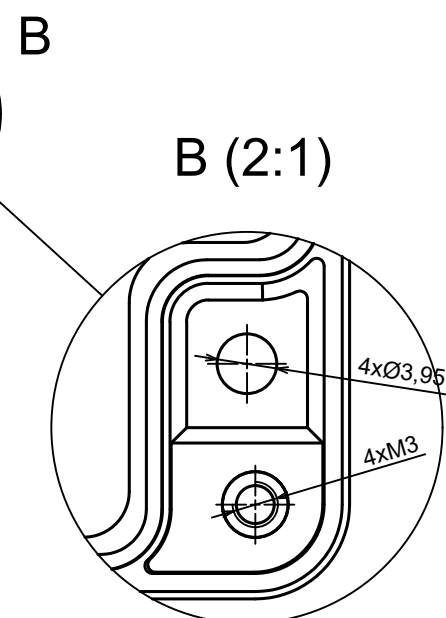

| | | |
|--|---|---|
| All rights reserved, Copyright Kradex 2023 | | |
| Product model | Enclosure ZP135.135.60Sb TM2 - Assembly | |
| Format: A3 | Material: ASA |  |
| Scale 1:1 | Tolerance: +/- 0.6 | |

| | | |
|--|---|---|
| All rights reserved, Copyright Kradox 2023 | | |
| Product model | Enclosure ZP135.135.60Sb TM - Base ZP135.135.15b TM | |
| Format: A3 | Material: ASA |  |
| Scale 1:1 | Tolerance: +/- 0.6 | |

A |

| | | |
|--|---|---|
| All rights reserved, Copyright Kradox 2023 | | |
| Product model | Enclosure ZP135.135.60Sb TM2 - Cover ZP135.135.15Sb | |
| Format: A3 | Material: ASA |  |
| Scale 1:2 | Tolerance: +/- 0.6 | |