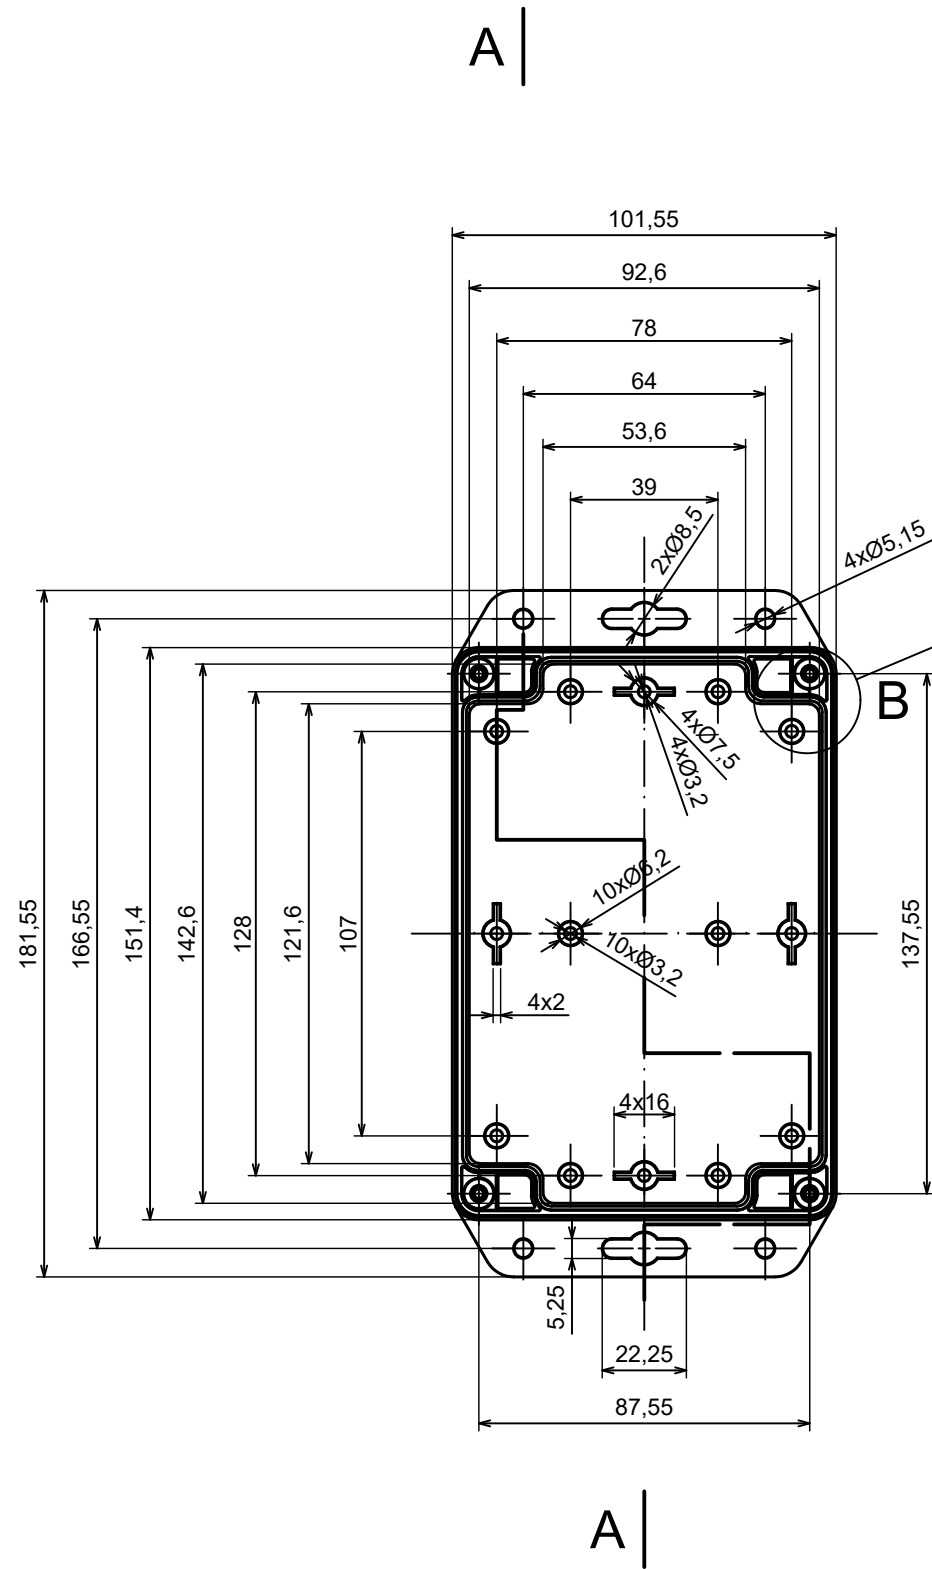

A |

A |

All rights reserved, Copyright Kradex 2023

Product model Enclosure ZP150.100.45Sub TM - Assembly

Format: A3 Material: ASA

Scale 1:2 Tolerance: +/- 0.5

B (1:1)

A-A

C (1:1)

C

All rights reserved, Copyright Kradox 2023

Product model: Enclosure ZP150.100.45Sub TM - Base ZP150.100.30Ub TM

Format: A3 Material: ASA

Scale 1:2 Tolerance: +/- 0.5

A |

A |

A-A B (1:1)

All rights reserved, Copyright Kradox 2023

Product model Enclosure ZP150.100.45Sub TM - Cover ZP150.100.15Sb

Format: A3 Material: ASA

Scale 1:2 Tolerance: +/- 0.5

X-ON Electronics

Largest Supplier of Electrical and Electronic Components