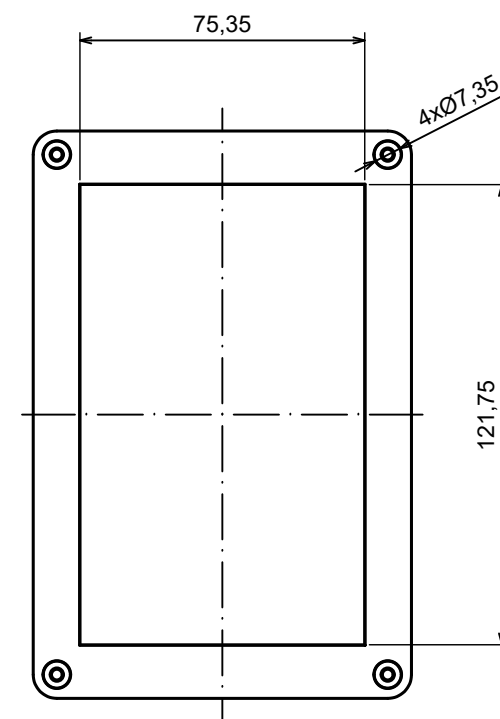

A |

A |

All rights reserved, Copyright Kradex 2023

Product model Enclosure ZP150.100.45Sub TM - Assembly

Format: A3 Material: ASA

Scale 1:2 Tolerance: +/- 0.5

B (1:1)

A-A

C (1:1)

C

All rights reserved, Copyright Kradox 2023

Product model: Enclosure ZP150.100.45Sub TM - Base ZP150.100.30Ub TM

Format: A3 Material: ASA

Scale 1:2 Tolerance: +/- 0.5

A |

A |

A-A B (1:1)

All rights reserved, Copyright Kradox 2023

Product model Enclosure ZP150.100.45Sub TM - Cover ZP150.100.15Sb

Format: A3 Material: ASA

Scale 1:2 Tolerance: +/- 0.5

X-ON Electronics

Largest Supplier of Electrical and Electronic Components