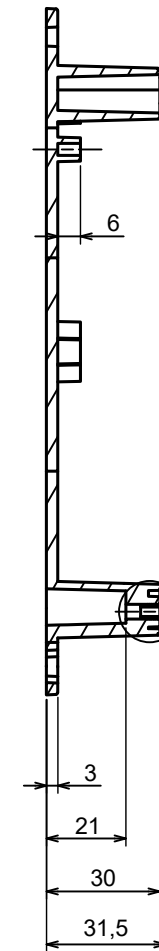

A |

A |

All rights reserved, Copyright Kradex 2023

Product model Enclosure ZP150.100.45Sub TM - Assembly

Format: A3 Material: ASA

Scale 1:2 Tolerance: +/- 0.5

B (1:1)

A-A

C (1:1)

C

All rights reserved, Copyright Kradox 2023

Product model: Enclosure ZP150.100.45Sub TM - Base ZP150.100.30Ub TM

Format: A3 Material: ASA

Scale 1:2 Tolerance: +/- 0.5

A |

A |

A-A B (1:1)

All rights reserved, Copyright Kradox 2023

Product model Enclosure ZP150.100.45Sub TM - Cover ZP150.100.15Sb

Format: A3 Material: ASA

Scale 1:2 Tolerance: +/- 0.5

X-ON Electronics

Largest Supplier of Electrical and Electronic Components