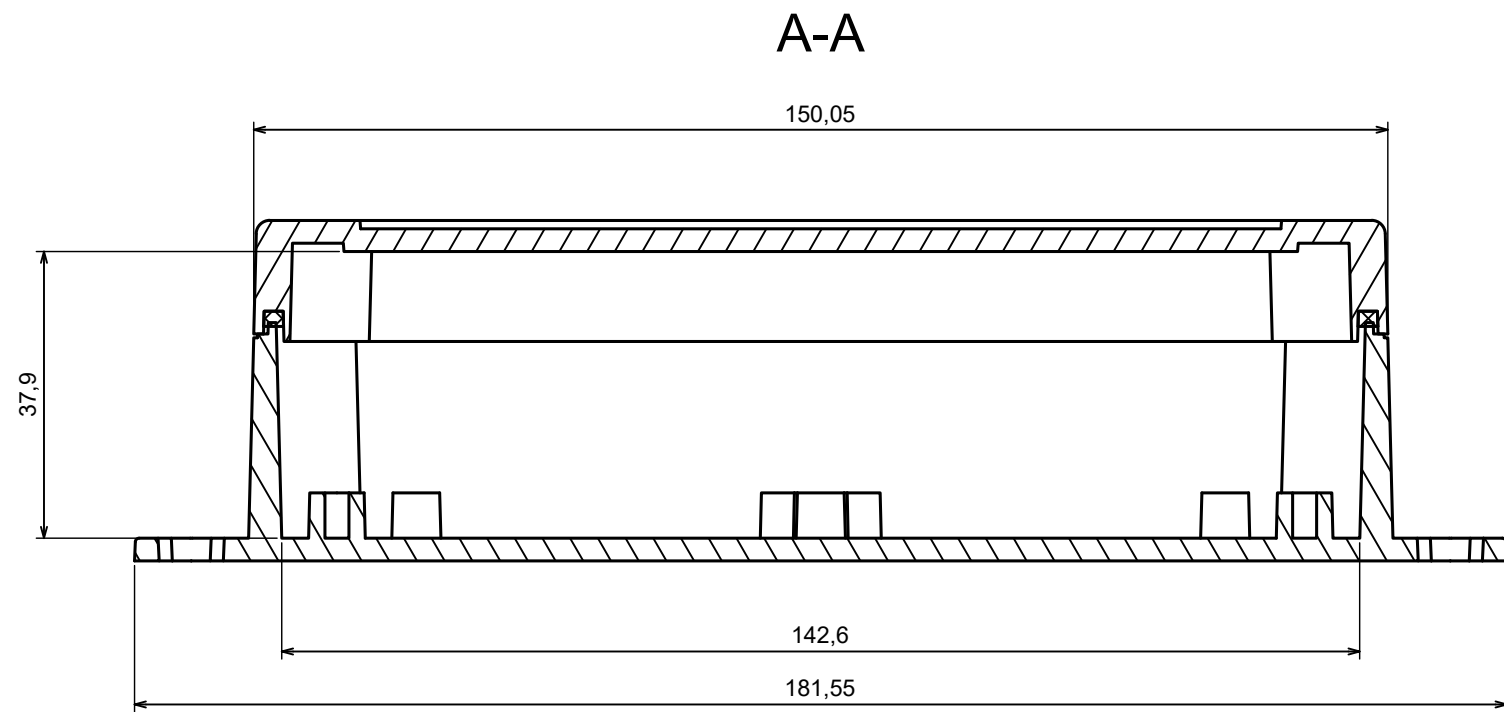

A |

A |

All rights reserved, Copyright Kradex 2023

Product model Enclosure ZP150.100.45Sub TM - Assembly

Format: A3 Material: ASA

Scale 1:2 Tolerance: +/- 0.5

B (1:1)

A-A

C (1:1)

C

All rights reserved, Copyright Kradox 2023

Product model: Enclosure ZP150.100.45Sub TM - Base ZP150.100.30Ub TM

Format: A3 Material: ASA

Scale 1:2 Tolerance: +/- 0.5

A |

A |

A-A B (1:1)

All rights reserved, Copyright Kradox 2023

Product model Enclosure ZP150.100.45Sub TM - Cover ZP150.100.15Sb

Format: A3 Material: ASA

Scale 1:2 Tolerance: +/- 0.5

X-ON Electronics

Largest Supplier of Electrical and Electronic Components