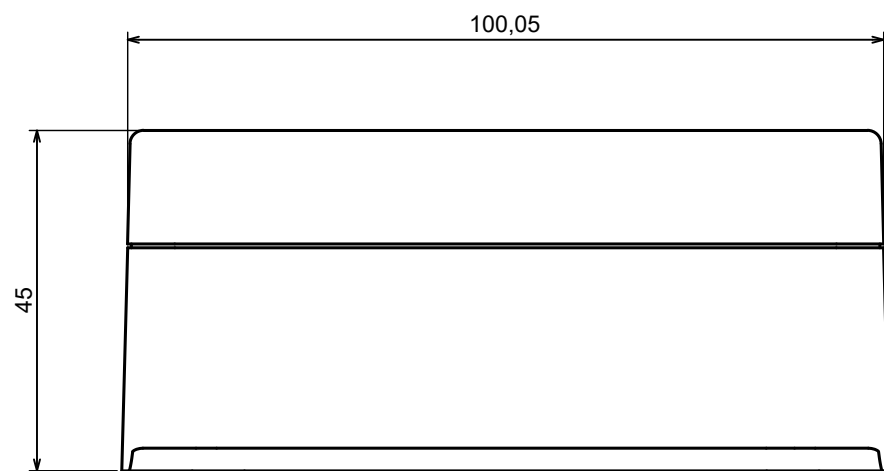

A |

A |

All rights reserved, Copyright Kradex 2023

Product model Enclosure ZP150.100.45Sub TM - Assembly

Format: A3 Material: ASA

Scale 1:2 Tolerance: +/- 0.5

B (1:1)

A-A

C (1:1)

C

All rights reserved, Copyright Kradox 2023

Product model: Enclosure ZP150.100.45Sub TM - Base ZP150.100.30Ub TM

Format: A3 Material: ASA

Scale 1:2 Tolerance: +/- 0.5

A |

A |

A-A B (1:1)

All rights reserved, Copyright Kradox 2023

Product model Enclosure ZP150.100.45Sub TM - Cover ZP150.100.15Sb

Format: A3 Material: ASA

Scale 1:2 Tolerance: +/- 0.5

X-ON Electronics

Largest Supplier of Electrical and Electronic Components