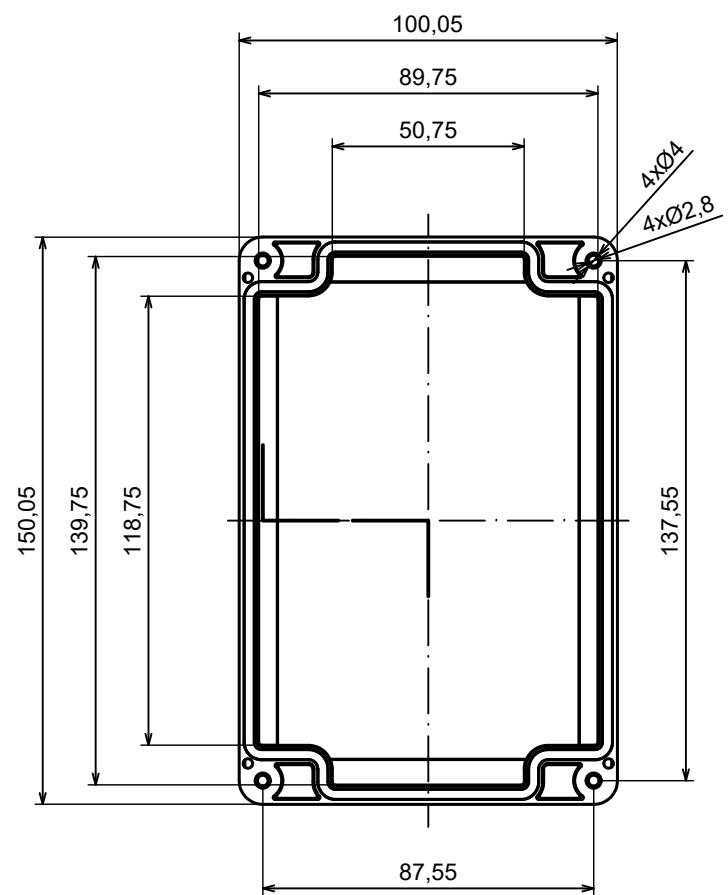

A |

A |

All rights reserved, Copyright Kradex 2023

Product model Enclosure ZP150.100.45Sub TM - Assembly

Format: A3 Material: ASA

Scale 1:2 Tolerance: +/- 0.5

B (1:1)

A-A

C (1:1)

C

All rights reserved, Copyright Kradox 2023

Product model: Enclosure ZP150.100.45Sub TM - Base ZP150.100.30Ub TM

Format: A3 Material: ASA

Scale 1:2 Tolerance: +/- 0.5

A |

A |

A-A B (1:1)

All rights reserved, Copyright Kradox 2023

Product model Enclosure ZP150.100.45Sub TM - Cover ZP150.100.15Sb

Format: A3 Material: ASA

Scale 1:2 Tolerance: +/- 0.5

X-ON Electronics

Largest Supplier of Electrical and Electronic Components