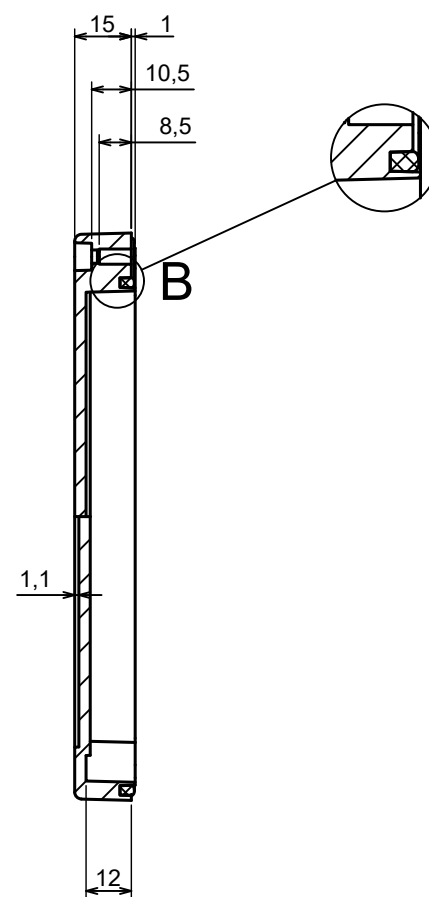

A |

A |

All rights reserved, Copyright Kradex 2023

Product model Enclosure ZP150.100.45Sub TM - Assembly

Format: A3 Material: ASA

Scale 1:2 Tolerance: +/- 0.5

B (1:1)

A-A

C (1:1)

C

All rights reserved, Copyright Kradox 2023

Product model: Enclosure ZP150.100.45Sub TM - Base ZP150.100.30Ub TM

Format: A3 Material: ASA

Scale 1:2 Tolerance: +/- 0.5

A |

A |

A-A B (1:1)

All rights reserved, Copyright Kradox 2023

Product model Enclosure ZP150.100.45Sub TM - Cover ZP150.100.15Sb

Format: A3 Material: ASA

Scale 1:2 Tolerance: +/- 0.5

X-ON Electronics

Largest Supplier of Electrical and Electronic Components