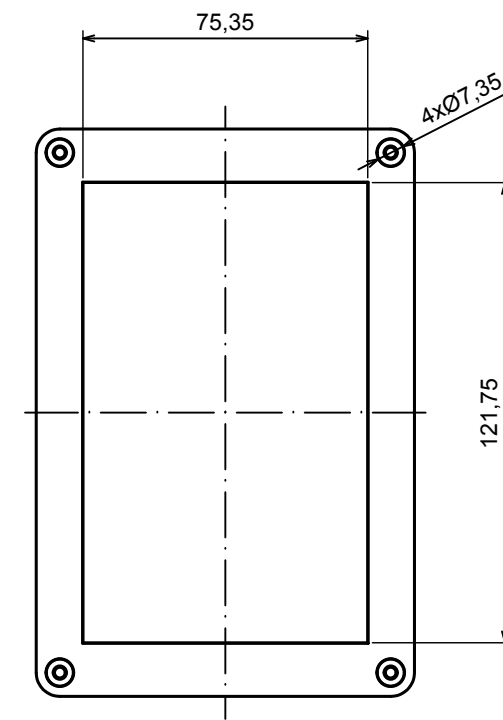

A |

A |

All rights reserved, Copyright Kradox 2020

Product model Enclosure ZP150.100.45SU TM - Assembly

Format: A3 Material: PC, ABS

Scale 1:2 Tolerance: +/- 0.5

B (1:1)

A-A

C (1:1)

C

All rights reserved, Copyright Kradox 2019

Product model: Enclosure ZP150.100.45SU TM - Base ZP150.100.30U TM

Format: A3 Material: PC, ABS

Scale 1:2 Tolerance: +/- 0.5

A |

A |

A-A B (1:1)

All rights reserved, Copyright Kradox 2019

Product model Enclosure ZP150.100.45SU TM - Cover ZP150.100.15S

Format: A3 Material: PC, ABS

Scale 1:2 Tolerance: +/- 0.5

X-ON Electronics

Largest Supplier of Electrical and Electronic Components