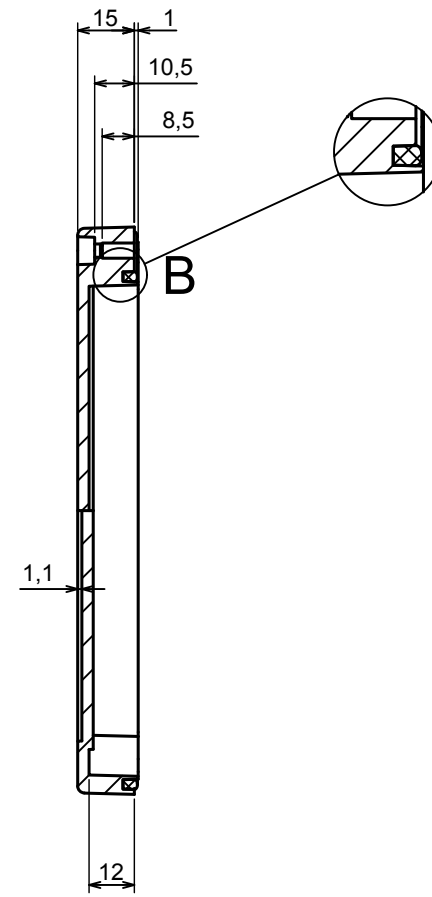

A |

A |

All rights reserved, Copyright Kradox 2020

Product model Enclosure ZP150.100.45SU TM - Assembly

Format: A3 Material: PC, ABS

Scale 1:2 Tolerance: +/- 0.5

B (1:1)

A-A

C (1:1)

C

All rights reserved, Copyright Kradox 2019

Product model: Enclosure ZP150.100.45SU TM - Base ZP150.100.30U TM

Format: A3 Material: PC, ABS

Scale 1:2 Tolerance: +/- 0.5

A |

A |

A-A B (1:1)

All rights reserved, Copyright Kradox 2019

Product model Enclosure ZP150.100.45SU TM - Cover ZP150.100.15S

Format: A3 Material: PC, ABS

Scale 1:2 Tolerance: +/- 0.5

X-ON Electronics

Largest Supplier of Electrical and Electronic Components