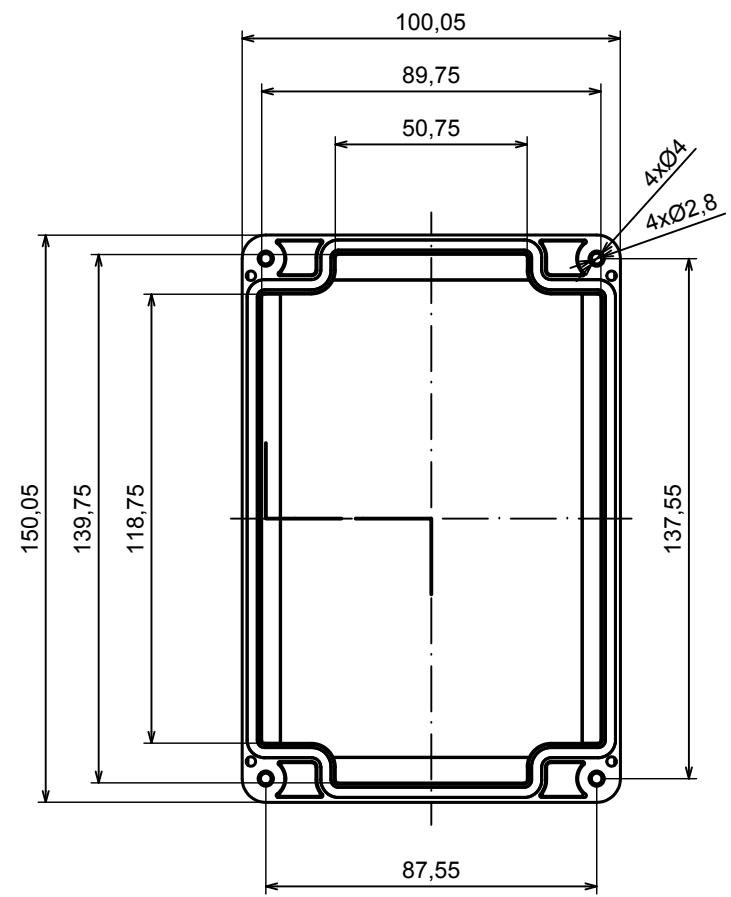

A |

A |

All rights reserved, Copyright Kradox 2020

Product model Enclosure ZP150.100.45SU TM - Assembly

Format: A3 Material: PC, ABS

Scale 1:2 Tolerance: +/- 0.5

B (1:1)

A-A

C (1:1)

C

All rights reserved, Copyright Kradox 2019

Product model: Enclosure ZP150.100.45SU TM - Base ZP150.100.30U TM

Format: A3 Material: PC, ABS

Scale 1:2 Tolerance: +/- 0.5

A |

A |

A-A B (1:1)

All rights reserved, Copyright Kradox 2019

Product model Enclosure ZP150.100.45SU TM - Cover ZP150.100.15S

Format: A3 Material: PC, ABS

Scale 1:2 Tolerance: +/- 0.5

X-ON Electronics

Largest Supplier of Electrical and Electronic Components