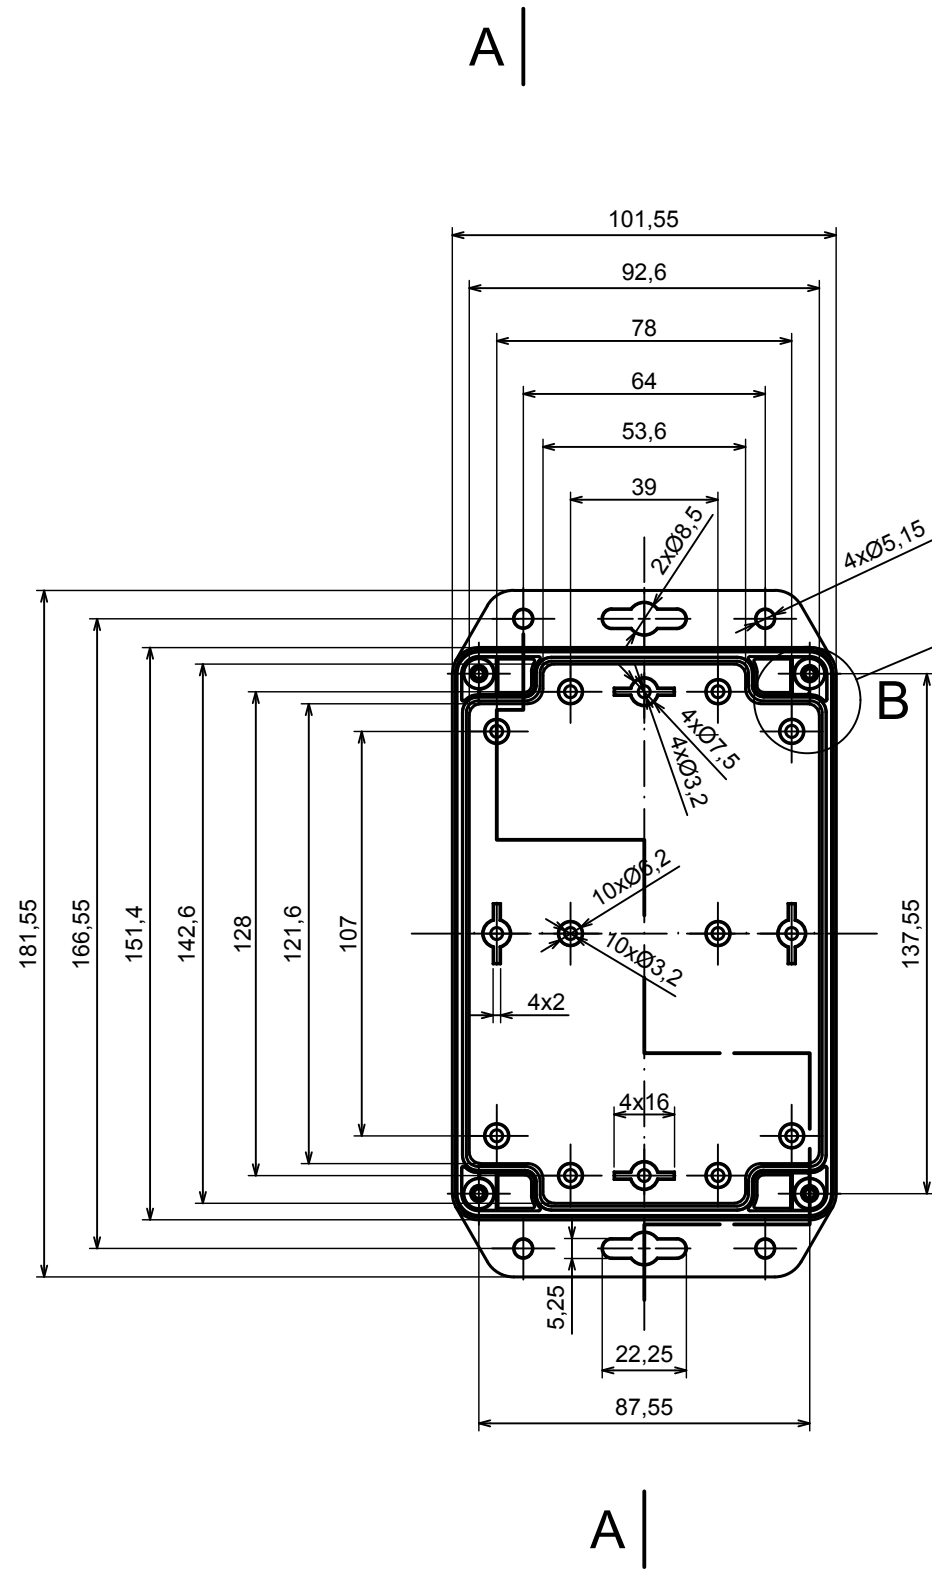

A |

A |

All rights reserved, Copyright Kradox 2020

Product model Enclosure ZP150.100.45SU TM - Assembly

Format: A3 Material: PC, ABS

Scale 1:2 Tolerance: +/- 0.5

B (1:1)

A-A

C (1:1)

C

All rights reserved, Copyright Kradox 2019

Product model: Enclosure ZP150.100.45SU TM - Base ZP150.100.30U TM

Format: A3 Material: PC, ABS

Scale 1:2 Tolerance: +/- 0.5

A |

A |

A-A B (1:1)

All rights reserved, Copyright Kradox 2019

Product model Enclosure ZP150.100.45SU TM - Cover ZP150.100.15S

Format: A3 Material: PC, ABS

Scale 1:2 Tolerance: +/- 0.5

X-ON Electronics

Largest Supplier of Electrical and Electronic Components