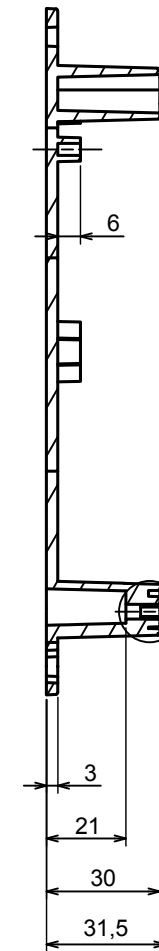

A |

A |

All rights reserved, Copyright Kradox 2020

Product model Enclosure ZP150.100.45SU TM - Assembly

Format: A3 Material: PC, ABS

Scale 1:2 Tolerance: +/- 0.5

B (1:1)

A-A

C (1:1)

C

All rights reserved, Copyright Kradox 2019

Product model: Enclosure ZP150.100.45SU TM - Base ZP150.100.30U TM

Format: A3 Material: PC, ABS

Scale 1:2 Tolerance: +/- 0.5

A |

A |

A-A B (1:1)

All rights reserved, Copyright Kradox 2019

Product model Enclosure ZP150.100.45SU TM - Cover ZP150.100.15S

Format: A3 Material: PC, ABS

Scale 1:2 Tolerance: +/- 0.5

X-ON Electronics

Largest Supplier of Electrical and Electronic Components