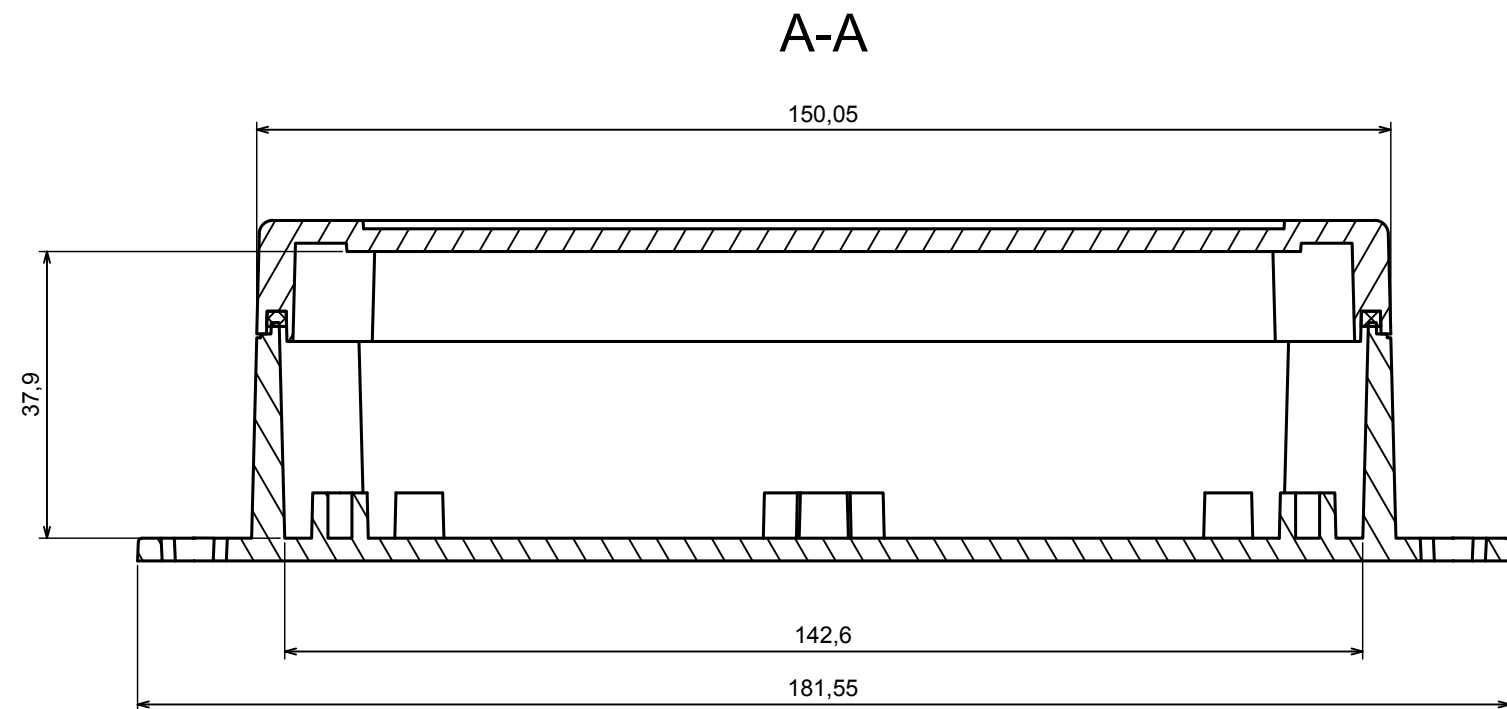

A |

A |

All rights reserved, Copyright Kradox 2020

Product model Enclosure ZP150.100.45SU TM - Assembly

Format: A3 Material: PC, ABS

Scale 1:2 Tolerance: +/- 0.5

B (1:1)

A-A

C (1:1)

C

All rights reserved, Copyright Kradox 2019

Product model: Enclosure ZP150.100.45SU TM - Base ZP150.100.30U TM

Format: A3 Material: PC, ABS

Scale 1:2 Tolerance: +/- 0.5

A |

A |

A-A B (1:1)

All rights reserved, Copyright Kradox 2019

Product model Enclosure ZP150.100.45SU TM - Cover ZP150.100.15S

Format: A3 Material: PC, ABS

Scale 1:2 Tolerance: +/- 0.5

X-ON Electronics

Largest Supplier of Electrical and Electronic Components