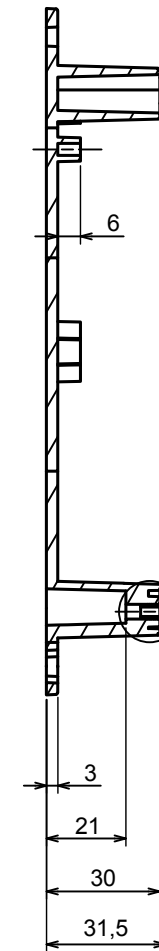

A |

A |

All rights reserved, Copyright Kradox 2020

Product model Enclosure ZP150.100.45SU TM - Assembly

Format: A3 Material: PC, ABS

Scale 1:2 Tolerance: +/- 0.5

B (1:1)

A-A

C (1:1)

C

All rights reserved, Copyright Kradox 2019

Product model: Enclosure ZP150.100.45SU TM - Base ZP150.100.30U TM

Format: A3 Material: PC, ABS

Scale 1:2 Tolerance: +/- 0.5

A |

A |

A-A B (1:1)

All rights reserved, Copyright Kradox 2019

Product model Enclosure ZP150.100.45SU TM - Cover ZP150.100.15S

Format: A3 Material: PC, ABS

Scale 1:2 Tolerance: +/- 0.5