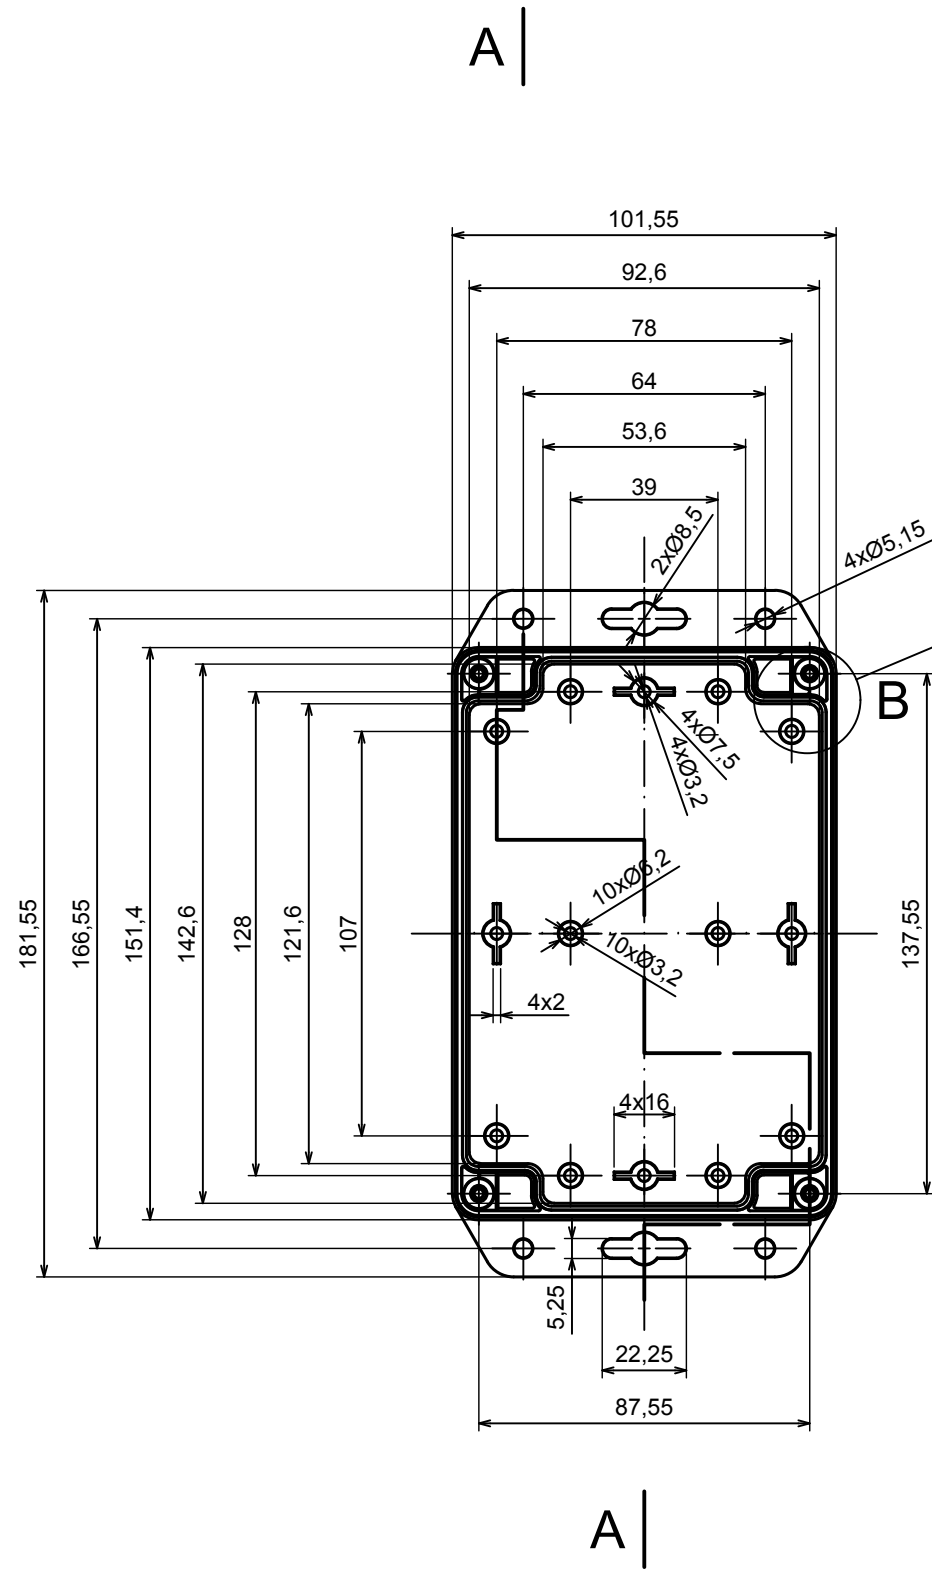

A |

A |

All rights reserved, Copyright Kradox 2020

Product model Enclosure ZP150.100.45SU TM - Assembly

Format: A3 Material: PC, ABS

Scale 1:2 Tolerance: +/- 0.5

B (1:1)

A-A

C (1:1)

C

All rights reserved, Copyright Kradox 2019

Product model: Enclosure ZP150.100.45SU TM - Base ZP150.100.30U TM

Format: A3 Material: PC, ABS

Scale 1:2 Tolerance: +/- 0.5

A |

A |

A-A B (1:1)

All rights reserved, Copyright Kradox 2019

Product model Enclosure ZP150.100.45SU TM - Cover ZP150.100.15S

Format: A3 Material: PC, ABS

Scale 1:2 Tolerance: +/- 0.5