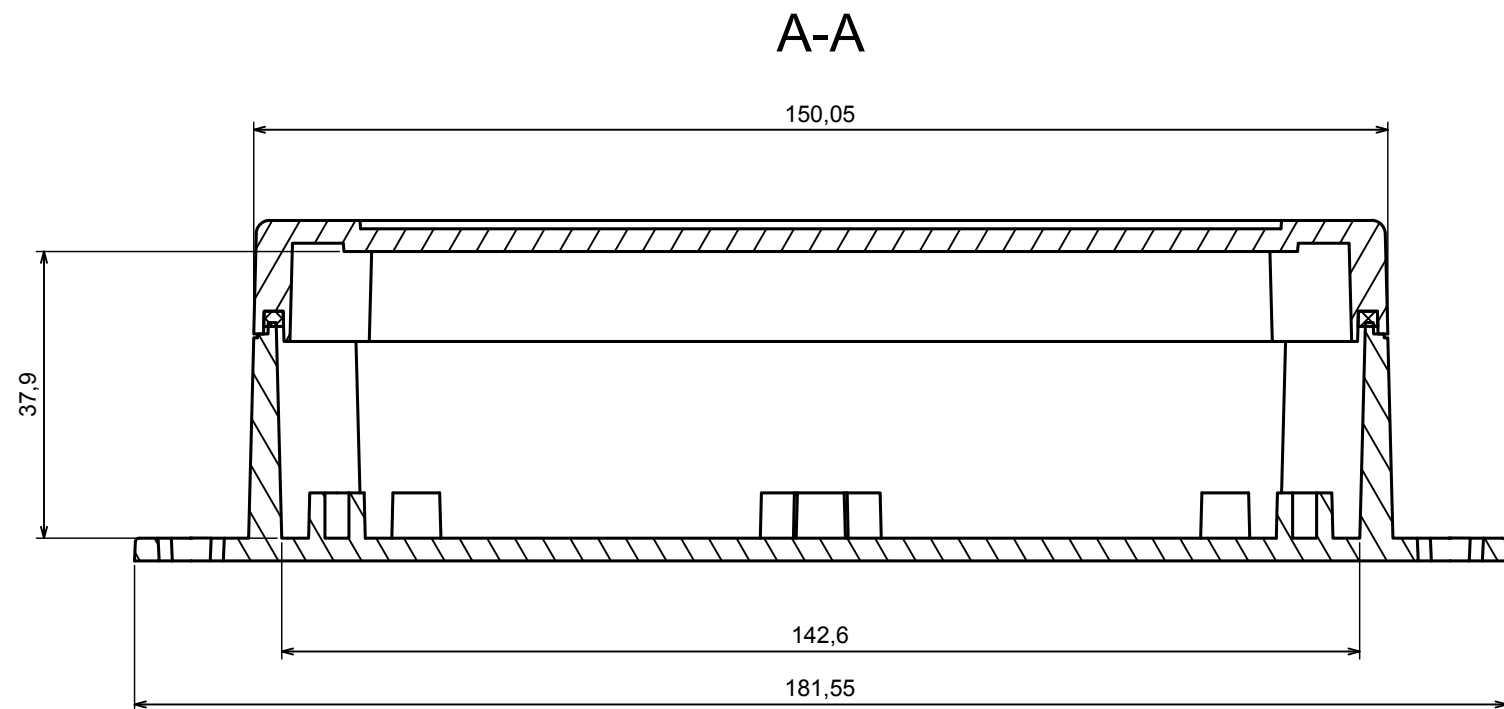

A |

A |

All rights reserved, Copyright Kradox 2020

Product model Enclosure ZP150.100.45SU TM - Assembly

Format: A3 Material: PC, ABS

Scale 1:2 Tolerance: +/- 0.5

B (1:1)

A-A

C (1:1)

C

All rights reserved, Copyright Kradox 2019

Product model: Enclosure ZP150.100.45SU TM - Base ZP150.100.30U TM

Format: A3 Material: PC, ABS

Scale 1:2 Tolerance: +/- 0.5

A |

A |

A-A B (1:1)

All rights reserved, Copyright Kradox 2019

Product model Enclosure ZP150.100.45SU TM - Cover ZP150.100.15S

Format: A3 Material: PC, ABS

Scale 1:2 Tolerance: +/- 0.5