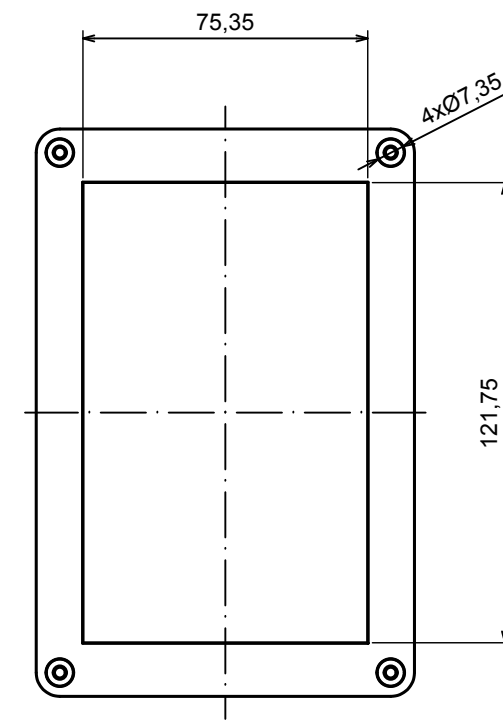

A |

A |

All rights reserved, Copyright Kradox 2020

Product model Enclosure ZP150.100.45SU TM - Assembly

Format: A3 Material: PC, ABS

Scale 1:2 Tolerance: +/- 0.5

B (1:1)

A-A

C (1:1)

C

All rights reserved, Copyright Kradox 2019

Product model: Enclosure ZP150.100.45SU TM - Base ZP150.100.30U TM

Format: A3 Material: PC, ABS

Scale 1:2 Tolerance: +/- 0.5

A |

A |

A-A B (1:1)

All rights reserved, Copyright Kradox 2019

Product model Enclosure ZP150.100.45SU TM - Cover ZP150.100.15S

Format: A3 Material: PC, ABS

Scale 1:2 Tolerance: +/- 0.5