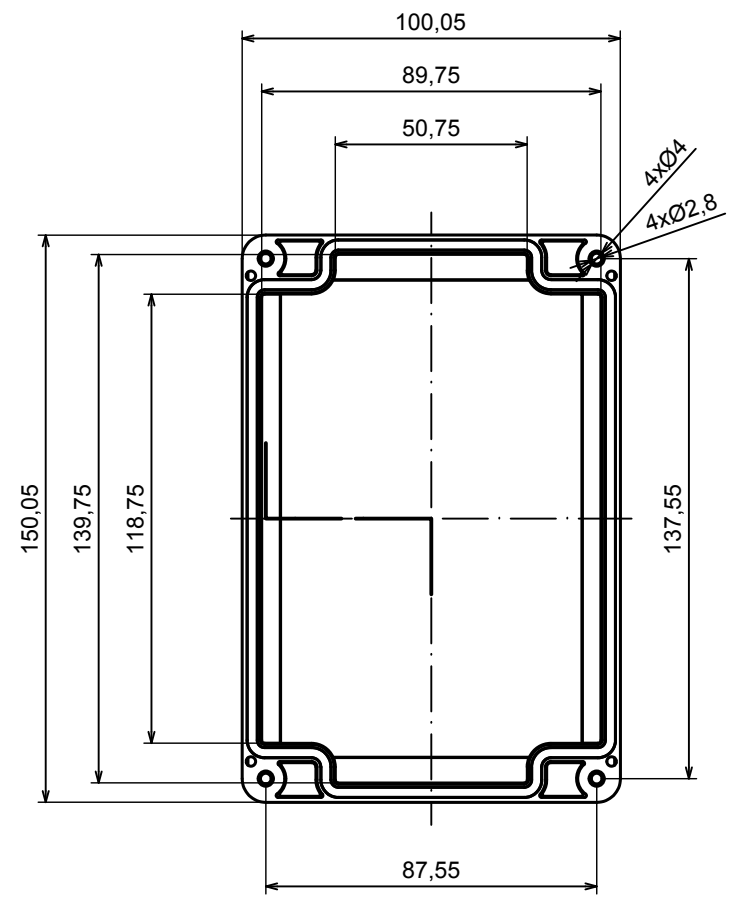

A |

A |

All rights reserved, Copyright Kradox 2020

Product model Enclosure ZP150.100.45SU TM - Assembly

Format: A3 Material: PC, ABS

Scale 1:2 Tolerance: +/- 0.5

B (1:1)

A-A

C (1:1)

C

All rights reserved, Copyright Kradox 2019

Product model: Enclosure ZP150.100.45SU TM - Base ZP150.100.30U TM

Format: A3 Material: PC, ABS

Scale 1:2 Tolerance: +/- 0.5

A |

A |

A-A B (1:1)

All rights reserved, Copyright Kradox 2019

Product model Enclosure ZP150.100.45SU TM - Cover ZP150.100.15S

Format: A3 Material: PC, ABS

Scale 1:2 Tolerance: +/- 0.5