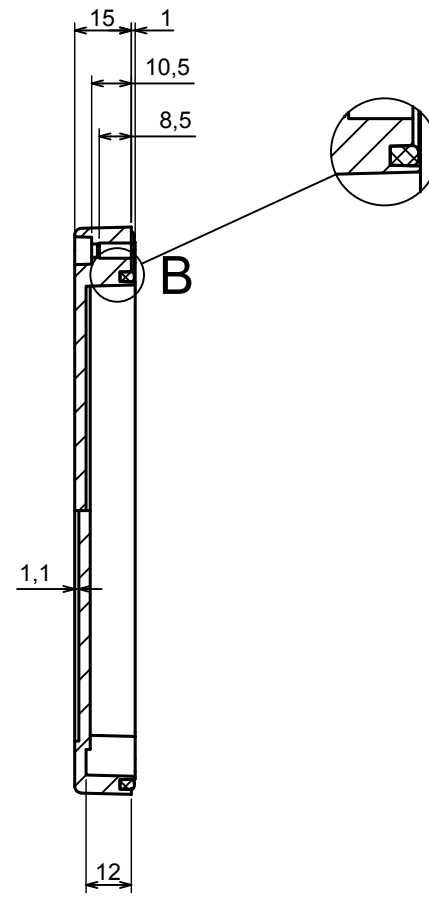

A |

A |

All rights reserved, Copyright Kradox 2020

Product model Enclosure ZP150.100.45SU TM - Assembly

Format: A3 Material: PC, ABS

Scale 1:2 Tolerance: +/- 0.5

B (1:1)

A-A

C (1:1)

C

All rights reserved, Copyright Kradox 2019

Product model: Enclosure ZP150.100.45SU TM - Base ZP150.100.30U TM

Format: A3 Material: PC, ABS

Scale 1:2 Tolerance: +/- 0.5

A |

A |

A-A B (1:1)

All rights reserved, Copyright Kradox 2019

Product model Enclosure ZP150.100.45SU TM - Cover ZP150.100.15S

Format: A3 Material: PC, ABS

Scale 1:2 Tolerance: +/- 0.5