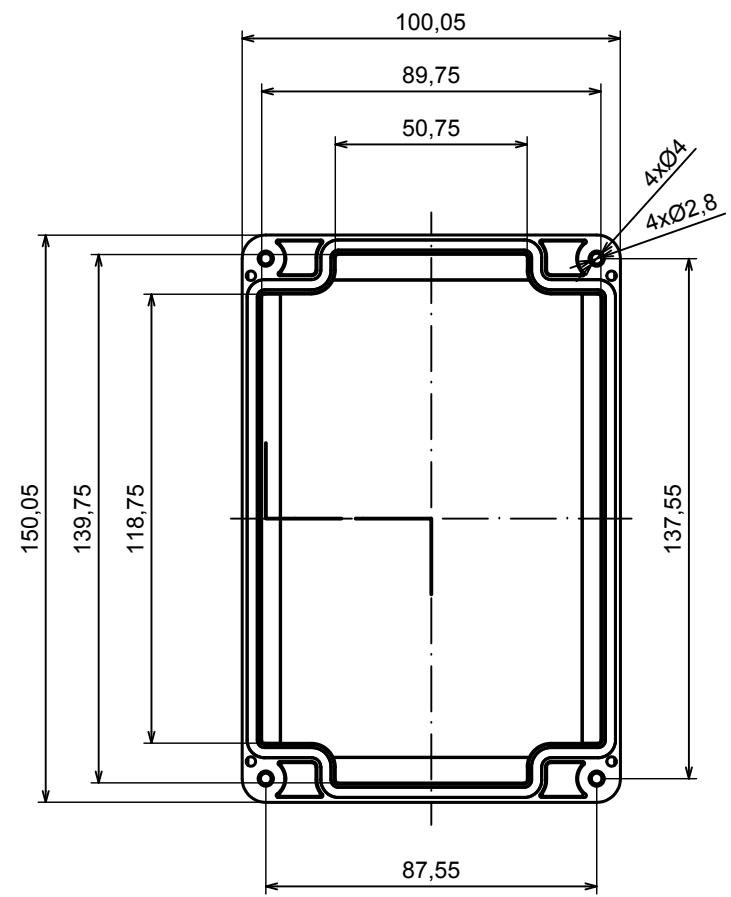

A |

A |

All rights reserved, Copyright Kradex 2020

Product model Enclosure ZP150.100.45SU TM - Assembly

Format: A3 Material: PC, ABS

Scale 1:2 Tolerance: +/- 0.5

B (1:1)

A-A

C (1:1)

C

All rights reserved, Copyright Kradox 2019

Product model: Enclosure ZP150.100.45SU TM - Base ZP150.100.30U TM

Format: A3 Material: PC, ABS

Scale 1:2 Tolerance: +/- 0.5

A |

A |

A-A B (1:1)

All rights reserved, Copyright Kradox 2019

Product model Enclosure ZP150.100.45SU TM - Cover ZP150.100.15S

Format: A3 Material: PC, ABS

Scale 1:2 Tolerance: +/- 0.5

X-ON Electronics

Largest Supplier of Electrical and Electronic Components