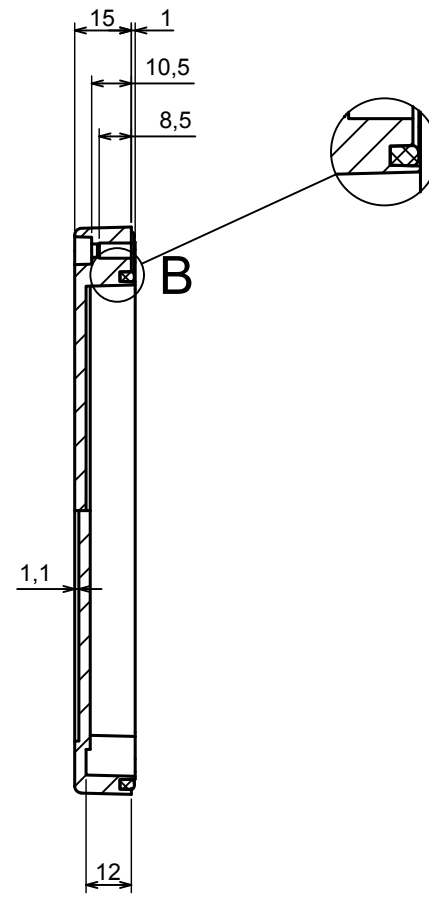

A |

A |

All rights reserved, Copyright Kradex 2020

Product model Enclosure ZP150.100.45SU TM - Assembly

Format: A3 Material: PC, ABS

Scale 1:2 Tolerance: +/- 0.5

B (1:1)

A-A

C (1:1)

C

All rights reserved, Copyright Kradox 2019

Product model: Enclosure ZP150.100.45SU TM - Base ZP150.100.30U TM

Format: A3 Material: PC, ABS

Scale 1:2 Tolerance: +/- 0.5

A |

A |

A-A B (1:1)

All rights reserved, Copyright Kradox 2019

Product model Enclosure ZP150.100.45SU TM - Cover ZP150.100.15S

Format: A3 Material: PC, ABS

Scale 1:2 Tolerance: +/- 0.5

X-ON Electronics

Largest Supplier of Electrical and Electronic Components