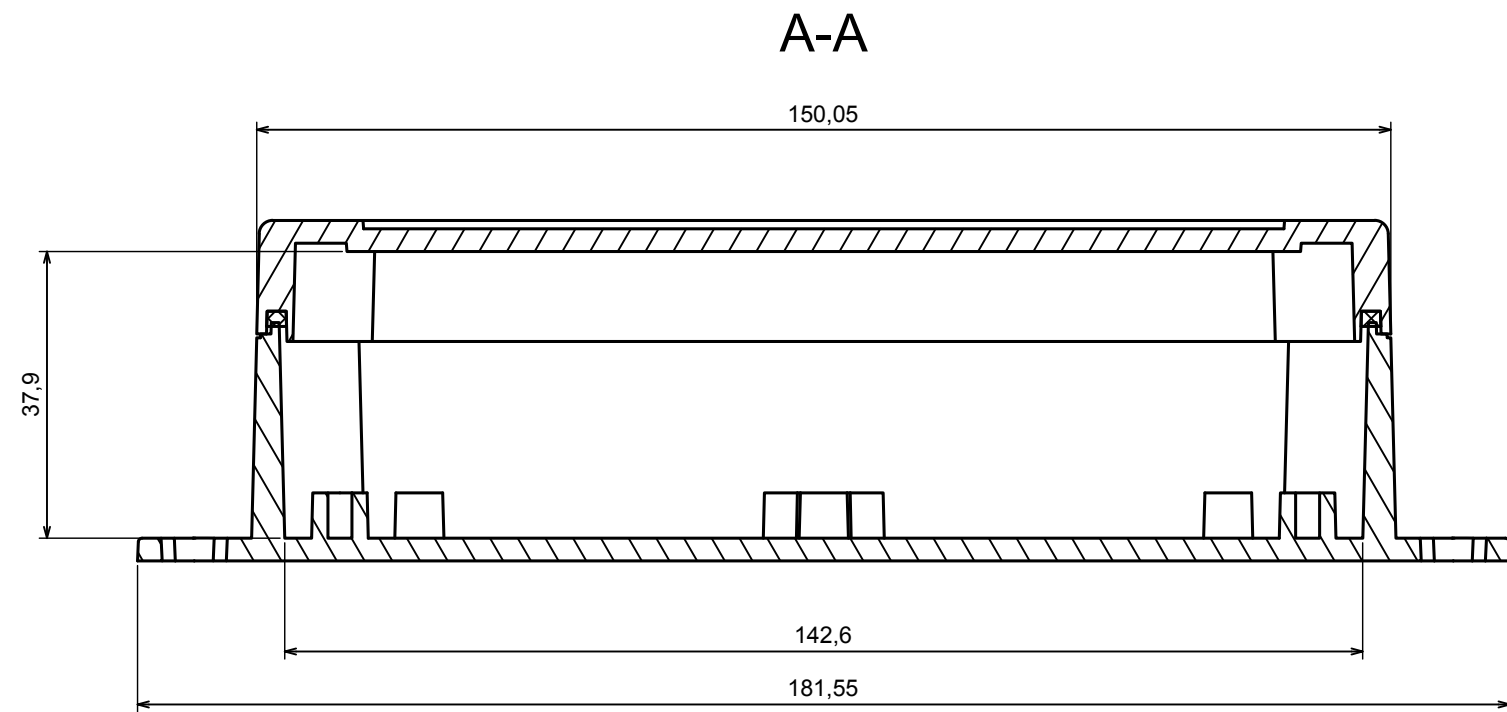

A |

A |

All rights reserved, Copyright Kradex 2020

Product model Enclosure ZP150.100.45SU TM - Assembly

Format: A3 Material: PC, ABS

Scale 1:2 Tolerance: +/- 0.5

B (1:1)

A-A

C (1:1)

C

All rights reserved, Copyright Kradox 2019

Product model: Enclosure ZP150.100.45SU TM - Base ZP150.100.30U TM

Format: A3 Material: PC, ABS

Scale 1:2 Tolerance: +/- 0.5

A |

A |

A-A B (1:1)

All rights reserved, Copyright Kradox 2019

Product model Enclosure ZP150.100.45SU TM - Cover ZP150.100.15S

Format: A3 Material: PC, ABS

Scale 1:2 Tolerance: +/- 0.5

X-ON Electronics

Largest Supplier of Electrical and Electronic Components