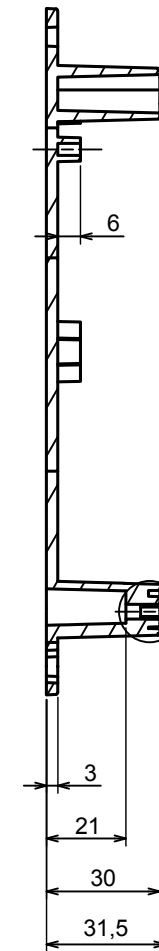

A |

A |

All rights reserved, Copyright Kradex 2020

Product model Enclosure ZP150.100.45SU TM - Assembly

Format: A3 Material: PC, ABS

Scale 1:2 Tolerance: +/- 0.5

B (1:1)

A-A

C (1:1)

C

All rights reserved, Copyright Kradox 2019

Product model: Enclosure ZP150.100.45SU TM - Base ZP150.100.30U TM

Format: A3 Material: PC, ABS

Scale 1:2 Tolerance: +/- 0.5

A |

A |

A-A B (1:1)

All rights reserved, Copyright Kradox 2019

Product model Enclosure ZP150.100.45SU TM - Cover ZP150.100.15S

Format: A3 Material: PC, ABS

Scale 1:2 Tolerance: +/- 0.5

X-ON Electronics

Largest Supplier of Electrical and Electronic Components