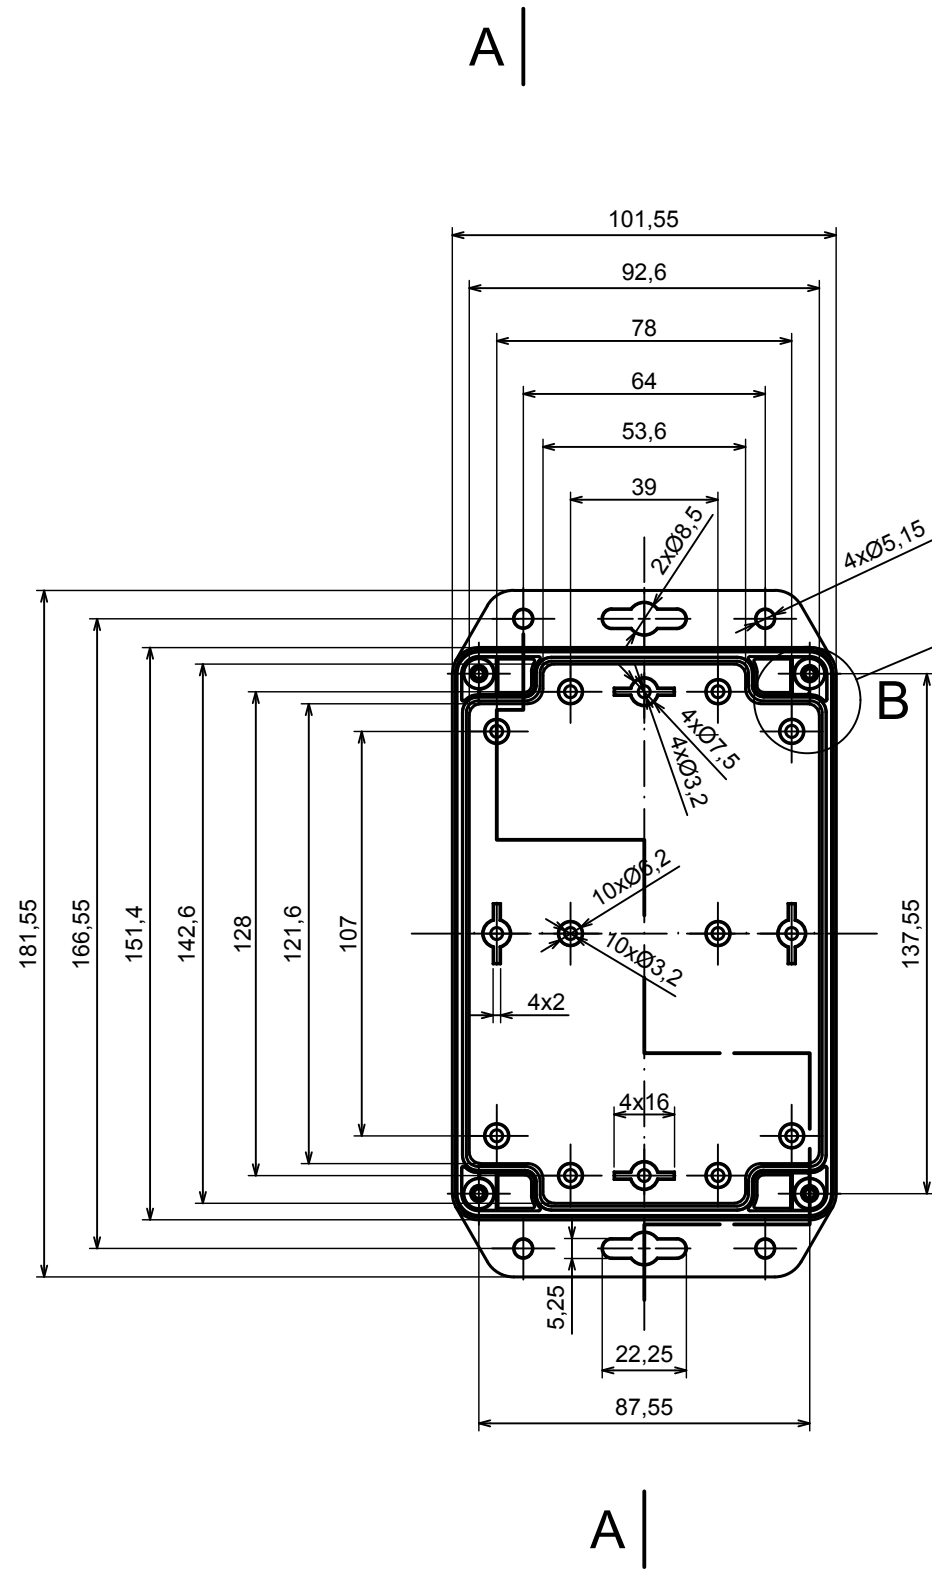

A |

A |

All rights reserved, Copyright Kradex 2020

Product model Enclosure ZP150.100.45SU TM - Assembly

Format: A3 Material: PC, ABS

Scale 1:2 Tolerance: +/- 0.5

B (1:1)

A-A

C (1:1)

C

All rights reserved, Copyright Kradox 2019

Product model: Enclosure ZP150.100.45SU TM - Base ZP150.100.30U TM

Format: A3 Material: PC, ABS

Scale 1:2 Tolerance: +/- 0.5

A |

A |

A-A B (1:1)

All rights reserved, Copyright Kradox 2019

Product model Enclosure ZP150.100.45SU TM - Cover ZP150.100.15S

Format: A3 Material: PC, ABS

Scale 1:2 Tolerance: +/- 0.5

X-ON Electronics

Largest Supplier of Electrical and Electronic Components