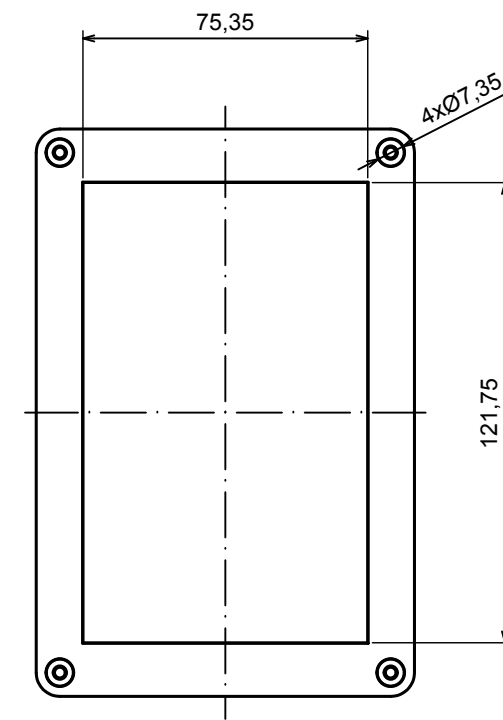

A |

A |

All rights reserved, Copyright Kradex 2020

Product model Enclosure ZP150.100.45SU TM - Assembly

Format: A3 Material: PC, ABS

Scale 1:2 Tolerance: +/- 0.5

B (1:1)

A-A

C (1:1)

C

All rights reserved, Copyright Kradox 2019

Product model: Enclosure ZP150.100.45SU TM - Base ZP150.100.30U TM

Format: A3 Material: PC, ABS

Scale 1:2 Tolerance: +/- 0.5

A |

A |

A-A B (1:1)

All rights reserved, Copyright Kradox 2019

Product model Enclosure ZP150.100.45SU TM - Cover ZP150.100.15S

Format: A3 Material: PC, ABS

Scale 1:2 Tolerance: +/- 0.5

X-ON Electronics

Largest Supplier of Electrical and Electronic Components