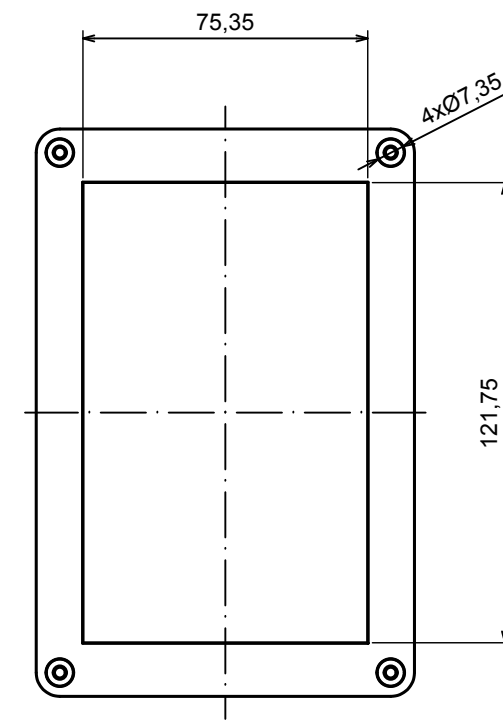

A |

A |

All rights reserved, Copyright Kradex 2020

Product model Enclosure ZP150.100.45SU TM - Assembly

Format: A3 Material: PC, ABS

Scale 1:2 Tolerance: +/- 0.5

B (1:1)

A-A

C (1:1)

All rights reserved, Copyright Kradox 2019

Product model: Enclosure ZP150.100.45SU TM - Base ZP150.100.30U TM

Format: A3 Material: PC, ABS

Scale 1:2 Tolerance: +/- 0.5

A |

A |

A-A B (1:1)

All rights reserved, Copyright Kradox 2019

Product model Enclosure ZP150.100.45SU TM - Cover ZP150.100.15S

Format: A3 Material: PC, ABS

Scale 1:2 Tolerance: +/- 0.5

X-ON Electronics

Largest Supplier of Electrical and Electronic Components