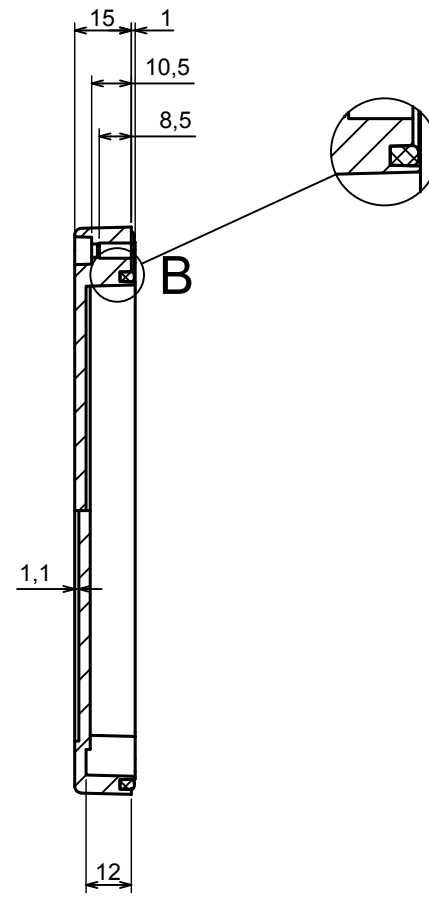

A |

A |

All rights reserved, Copyright Kradex 2020

Product model Enclosure ZP150.100.45SU TM - Assembly

Format: A3 Material: PC, ABS

Scale 1:2 Tolerance: +/- 0.5

B (1:1)

A-A

C (1:1)

All rights reserved, Copyright Kradox 2019

Product model: Enclosure ZP150.100.45SU TM - Base ZP150.100.30U TM

Format: A3 Material: PC, ABS

Scale 1:2 Tolerance: +/- 0.5

A |

A |

A-A B (1:1)

All rights reserved, Copyright Kradox 2019

Product model Enclosure ZP150.100.45SU TM - Cover ZP150.100.15S

Format: A3 Material: PC, ABS

Scale 1:2 Tolerance: +/- 0.5

X-ON Electronics

Largest Supplier of Electrical and Electronic Components