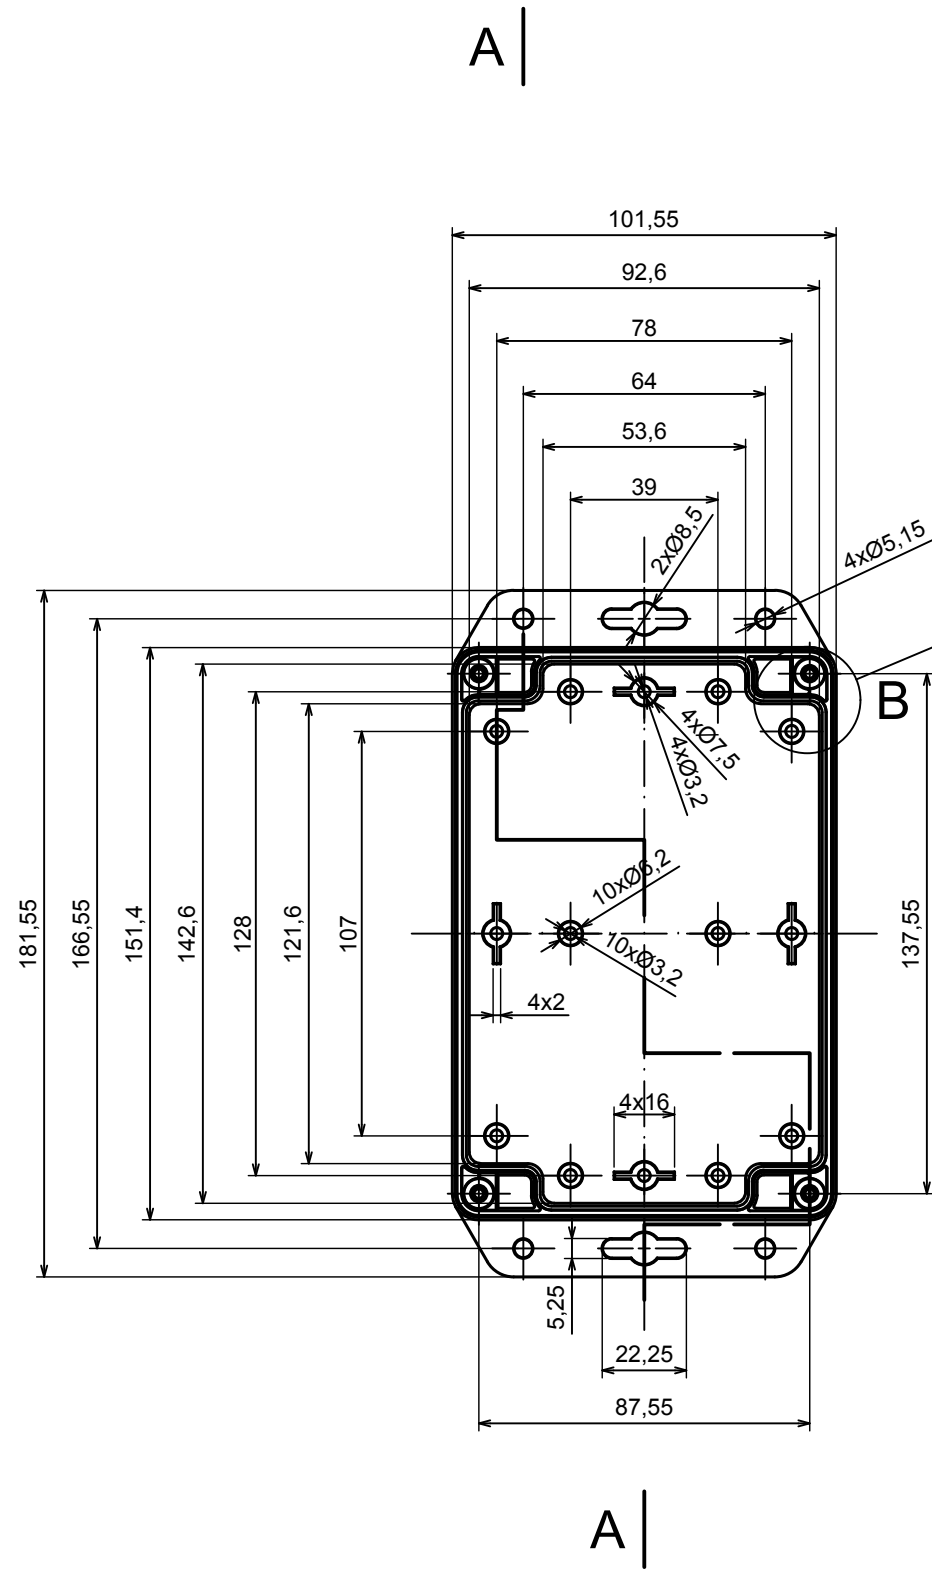

A |

A |

All rights reserved, Copyright Kradex 2020

Product model Enclosure ZP150.100.45SU TM - Assembly

Format: A3 Material: PC, ABS

Scale 1:2 Tolerance: +/- 0.5

B (1:1)

A-A

C (1:1)

All rights reserved, Copyright Kradox 2019

Product model: Enclosure ZP150.100.45SU TM - Base ZP150.100.30U TM

Format: A3 Material: PC, ABS

Scale 1:2 Tolerance: +/- 0.5

A |

A |

A-A B (1:1)

All rights reserved, Copyright Kradox 2019

Product model Enclosure ZP150.100.45SU TM - Cover ZP150.100.15S

Format: A3 Material: PC, ABS

Scale 1:2 Tolerance: +/- 0.5

X-ON Electronics

Largest Supplier of Electrical and Electronic Components