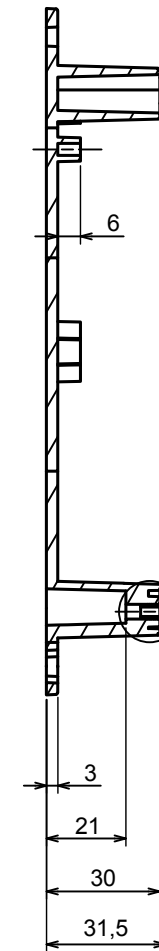

A |

A |

All rights reserved, Copyright Kradex 2020

Product model Enclosure ZP150.100.45SU TM - Assembly

Format: A3 Material: PC, ABS

Scale 1:2 Tolerance: +/- 0.5

B (1:1)

A-A

C (1:1)

All rights reserved, Copyright Kradox 2019

Product model: Enclosure ZP150.100.45SU TM - Base ZP150.100.30U TM

Format: A3 Material: PC, ABS

Scale 1:2 Tolerance: +/- 0.5

A |

A |

A-A B (1:1)

All rights reserved, Copyright Kradox 2019

Product model Enclosure ZP150.100.45SU TM - Cover ZP150.100.15S

Format: A3 Material: PC, ABS

Scale 1:2 Tolerance: +/- 0.5

X-ON Electronics

Largest Supplier of Electrical and Electronic Components