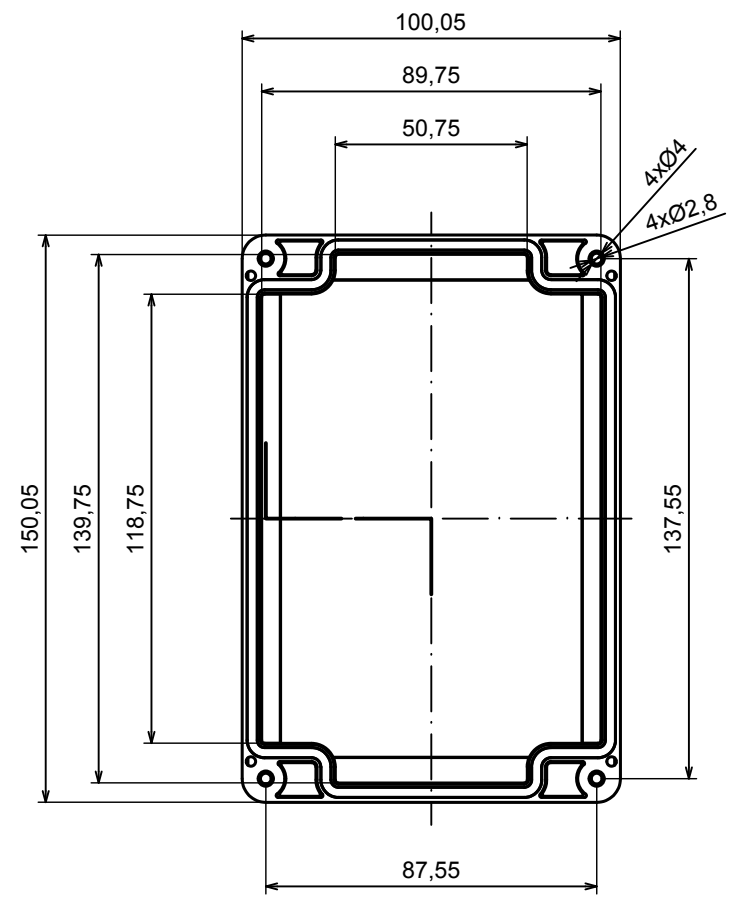

A |

A |

All rights reserved, Copyright Kradex 2020

Product model Enclosure ZP150.100.45SU TM - Assembly

Format: A3 Material: PC, ABS

Scale 1:2 Tolerance: +/- 0.5

B (1:1)

A-A

C (1:1)

All rights reserved, Copyright Kradox 2019

Product model: Enclosure ZP150.100.45SU TM - Base ZP150.100.30U TM

Format: A3 Material: PC, ABS

Scale 1:2 Tolerance: +/- 0.5

A |

A |

A-A B (1:1)

All rights reserved, Copyright Kradox 2019

Product model Enclosure ZP150.100.45SU TM - Cover ZP150.100.15S

Format: A3 Material: PC, ABS

Scale 1:2 Tolerance: +/- 0.5

X-ON Electronics

Largest Supplier of Electrical and Electronic Components