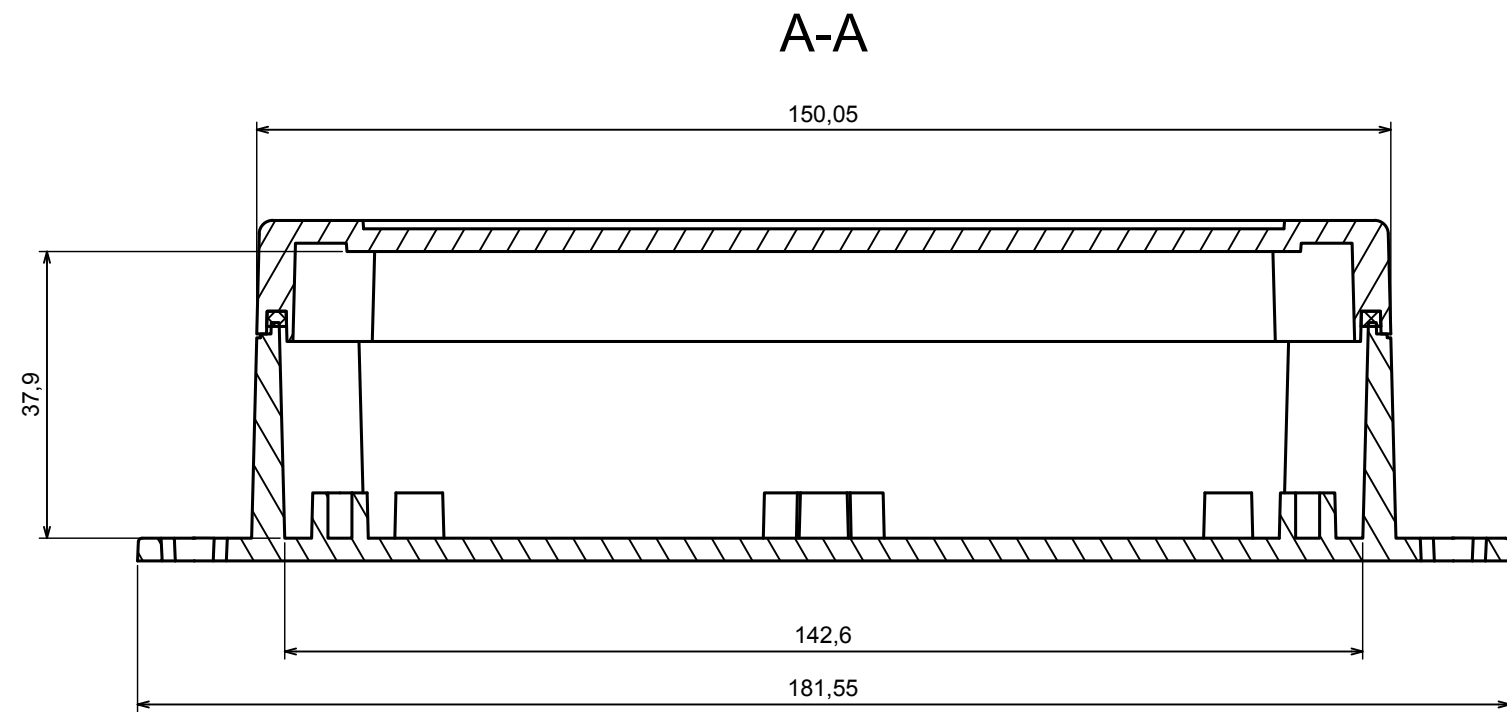

A |

A |

All rights reserved, Copyright Kradex 2020

Product model Enclosure ZP150.100.45SU TM - Assembly

Format: A3 Material: PC, ABS

Scale 1:2 Tolerance: +/- 0.5

B (1:1)

A-A

C (1:1)

All rights reserved, Copyright Kradox 2019

Product model: Enclosure ZP150.100.45SU TM - Base ZP150.100.30U TM

Format: A3 Material: PC, ABS

Scale 1:2 Tolerance: +/- 0.5

A |

A |

A-A B (1:1)

All rights reserved, Copyright Kradox 2019

Product model Enclosure ZP150.100.45SU TM - Cover ZP150.100.15S

Format: A3 Material: PC, ABS

Scale 1:2 Tolerance: +/- 0.5

X-ON Electronics

Largest Supplier of Electrical and Electronic Components