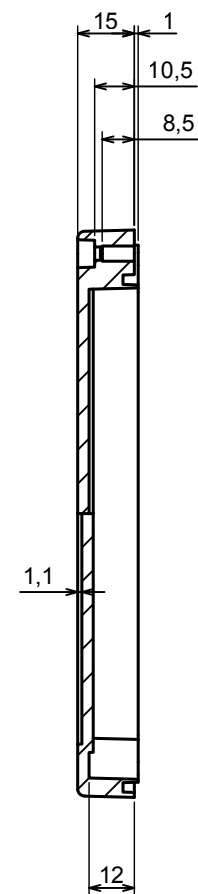

A |

A-A

A |

All rights reserved, Copyright Kradex 2019

Product model Enclosure ZP150.100.45U TM - Assembly

Format: A3 Material: PC, ABS

Scale 1:2 Tolerance: +/- 0.5

B (1:1)

A-A

C (1:1)

All rights reserved, Copyright Kradox 2019

Product model: Enclosure ZP150.100.45U TM - Base ZP150.80.30U TM

Format: A3 Material: PC, ABS

Scale 1:2 Tolerance: +/- 0.5

A |

A-A

A |

All rights reserved, Copyright Kradox 2019

Product model: Enclosure ZP150.100.45U TM - Cover ZP150.100.15

Format: A3 Material: PC, ABS

Scale 1:2 Tolerance: +/- 0.5

X-ON Electronics

Largest Supplier of Electrical and Electronic Components