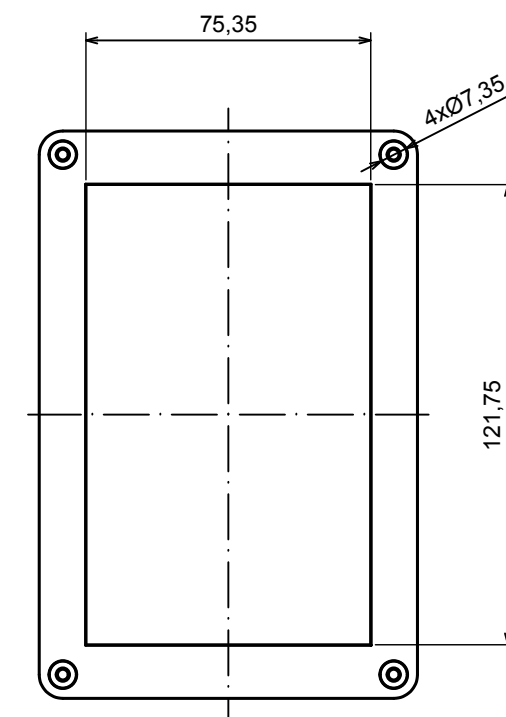

A |

A-A

A |

All rights reserved, Copyright Kradex 2019

Product model Enclosure ZP150.100.45U TM - Assembly

Format: A3 Material: PC, ABS

Scale 1:2 Tolerance: +/- 0.5

B (1:1)

A-A

C (1:1)

All rights reserved, Copyright Kradox 2019

Product model: Enclosure ZP150.100.45U TM - Base ZP150.80.30U TM

Format: A3 Material: PC, ABS

Scale 1:2 Tolerance: +/- 0.5

A |

A-A

A |

All rights reserved, Copyright Kradox 2019

Product model: Enclosure ZP150.100.45U TM - Cover ZP150.100.15

Format: A3 Material: PC, ABS

Scale 1:2 Tolerance: +/- 0.5

X-ON Electronics

Largest Supplier of Electrical and Electronic Components