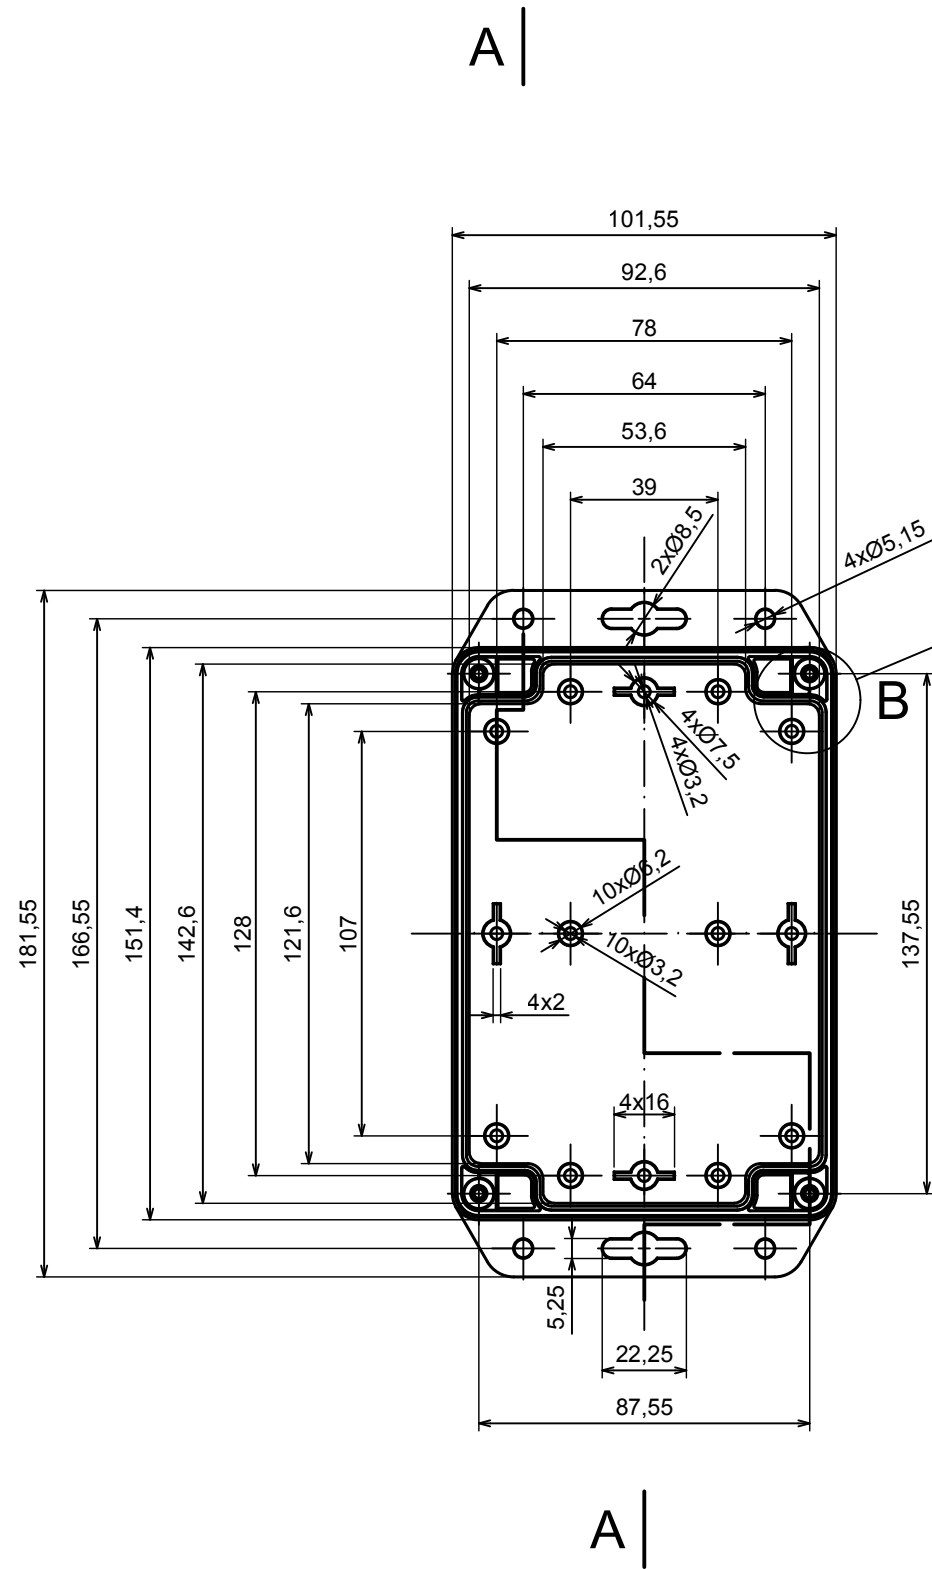

A |

A-A

A |

All rights reserved, Copyright Kradex 2019

Product model Enclosure ZP150.100.45U TM - Assembly

Format: A3 Material: PC, ABS

Scale 1:2 Tolerance: +/- 0.5

B (1:1)

A-A

C (1:1)

All rights reserved, Copyright Kradox 2019

Product model: Enclosure ZP150.100.45U TM - Base ZP150.80.30U TM

Format: A3 Material: PC, ABS

Scale 1:2 Tolerance: +/- 0.5

A |

A-A

A |

All rights reserved, Copyright Kradox 2019

Product model: Enclosure ZP150.100.45U TM - Cover ZP150.100.15

Format: A3 Material: PC, ABS

Scale 1:2 Tolerance: +/- 0.5

X-ON Electronics

Largest Supplier of Electrical and Electronic Components