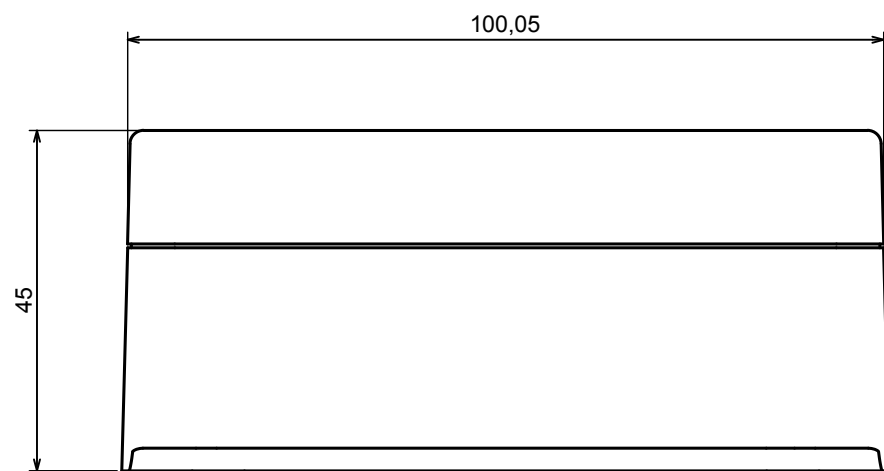

A |

A-A

A |

All rights reserved, Copyright Kradex 2019

Product model Enclosure ZP150.100.45U TM - Assembly

Format: A3 Material: PC, ABS

Scale 1:2 Tolerance: +/- 0.5

B (1:1)

A-A

C (1:1)

All rights reserved, Copyright Kradox 2019

Product model: Enclosure ZP150.100.45U TM - Base ZP150.80.30U TM

Format: A3 Material: PC, ABS

Scale 1:2 Tolerance: +/- 0.5

A |

A-A

A |

All rights reserved, Copyright Kradox 2019

Product model: Enclosure ZP150.100.45U TM - Cover ZP150.100.15

Format: A3 Material: PC, ABS

Scale 1:2 Tolerance: +/- 0.5

X-ON Electronics

Largest Supplier of Electrical and Electronic Components