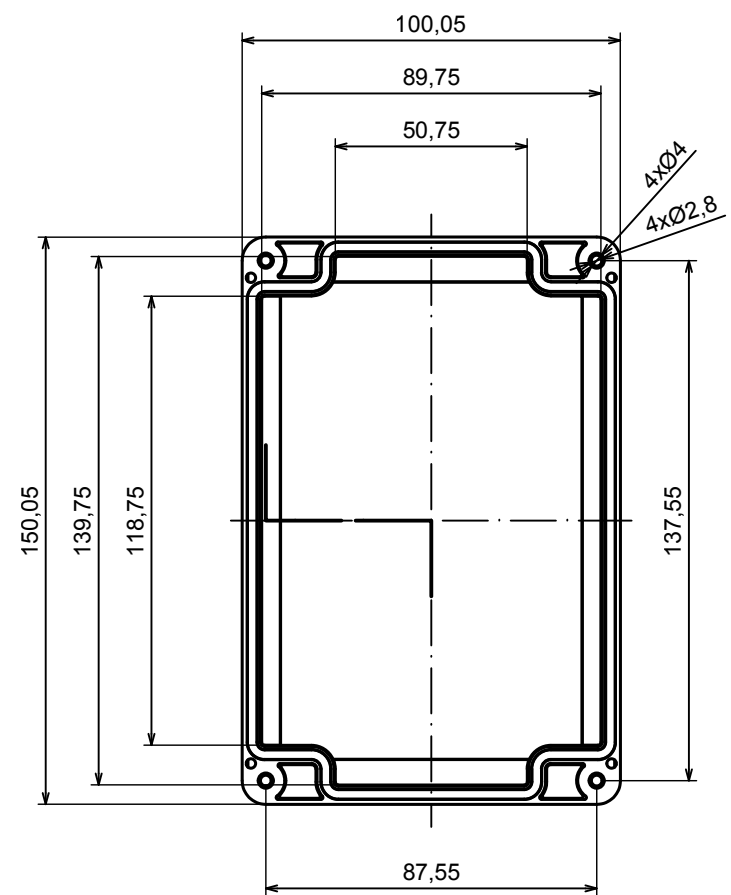

A |

A-A

A |

All rights reserved, Copyright Kradex 2019

Product model Enclosure ZP150.100.45U TM - Assembly

Format: A3 Material: PC, ABS

Scale 1:2 Tolerance: +/- 0.5

B (1:1)

A-A

C (1:1)

All rights reserved, Copyright Kradox 2019

Product model: Enclosure ZP150.100.45U TM - Base ZP150.80.30U TM

Format: A3 Material: PC, ABS

Scale 1:2 Tolerance: +/- 0.5

A |

A-A

A |

All rights reserved, Copyright Kradox 2019

Product model: Enclosure ZP150.100.45U TM - Cover ZP150.100.15

Format: A3 Material: PC, ABS

Scale 1:2 Tolerance: +/- 0.5

X-ON Electronics

Largest Supplier of Electrical and Electronic Components