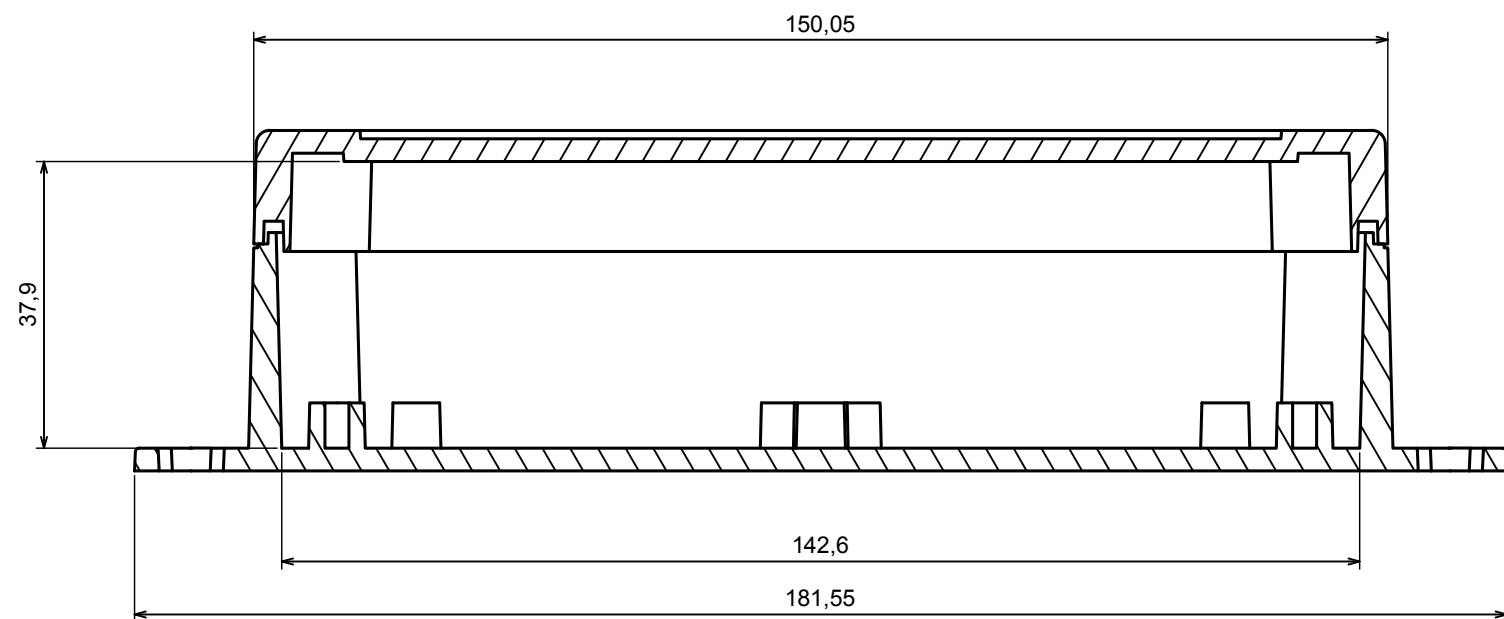

A |

A-A

A |

All rights reserved, Copyright Kradex 2019

Product model Enclosure ZP150.100.45U TM - Assembly

Format: A3 Material: PC, ABS

Scale 1:2 Tolerance: +/- 0.5

B (1:1)

A-A

C (1:1)

All rights reserved, Copyright Kradox 2019

Product model: Enclosure ZP150.100.45U TM - Base ZP150.80.30U TM

Format: A3 Material: PC, ABS

Scale 1:2 Tolerance: +/- 0.5

A |

A-A

A |

All rights reserved, Copyright Kradox 2019

Product model: Enclosure ZP150.100.45U TM - Cover ZP150.100.15

Format: A3 Material: PC, ABS

Scale 1:2 Tolerance: +/- 0.5

X-ON Electronics

Largest Supplier of Electrical and Electronic Components