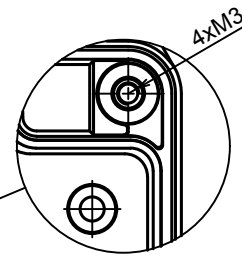

A |

A-A

A |

All rights reserved, Copyright Kradex 2019

Product model Enclosure ZP150.100.45U TM - Assembly

Format: A3 Material: PC, ABS

Scale 1:2 Tolerance: +/- 0.5

B (1:1)

A-A

C (1:1)

All rights reserved, Copyright Kradox 2019

Product model: Enclosure ZP150.100.45U TM - Base ZP150.80.30U TM

Format: A3 Material: PC, ABS

Scale 1:2 Tolerance: +/- 0.5

A |

A-A

A |

All rights reserved, Copyright Kradox 2019

Product model: Enclosure ZP150.100.45U TM - Cover ZP150.100.15

Format: A3 Material: PC, ABS

Scale 1:2 Tolerance: +/- 0.5

X-ON Electronics

Largest Supplier of Electrical and Electronic Components