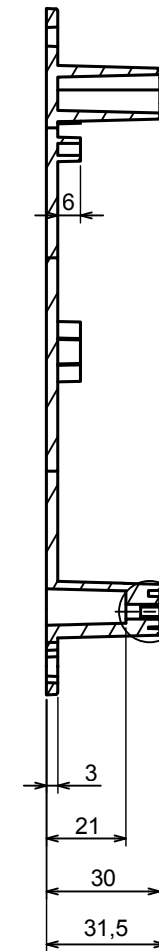

A |

A-A

A |

All rights reserved, Copyright Kradex 2019

Product model Enclosure ZP150.100.45U TM - Assembly

Format: A3 Material: PC, ABS

Scale 1:2 Tolerance: +/- 0.5

B (1:1)

A-A

C (1:1)

All rights reserved, Copyright Kradox 2019

Product model: Enclosure ZP150.100.45U TM - Base ZP150.80.30U TM

Format: A3 Material: PC, ABS

Scale 1:2 Tolerance: +/- 0.5

A |

A-A

A |

All rights reserved, Copyright Kradox 2019

Product model: Enclosure ZP150.100.45U TM - Cover ZP150.100.15

Format: A3 Material: PC, ABS

Scale 1:2 Tolerance: +/- 0.5

X-ON Electronics

Largest Supplier of Electrical and Electronic Components