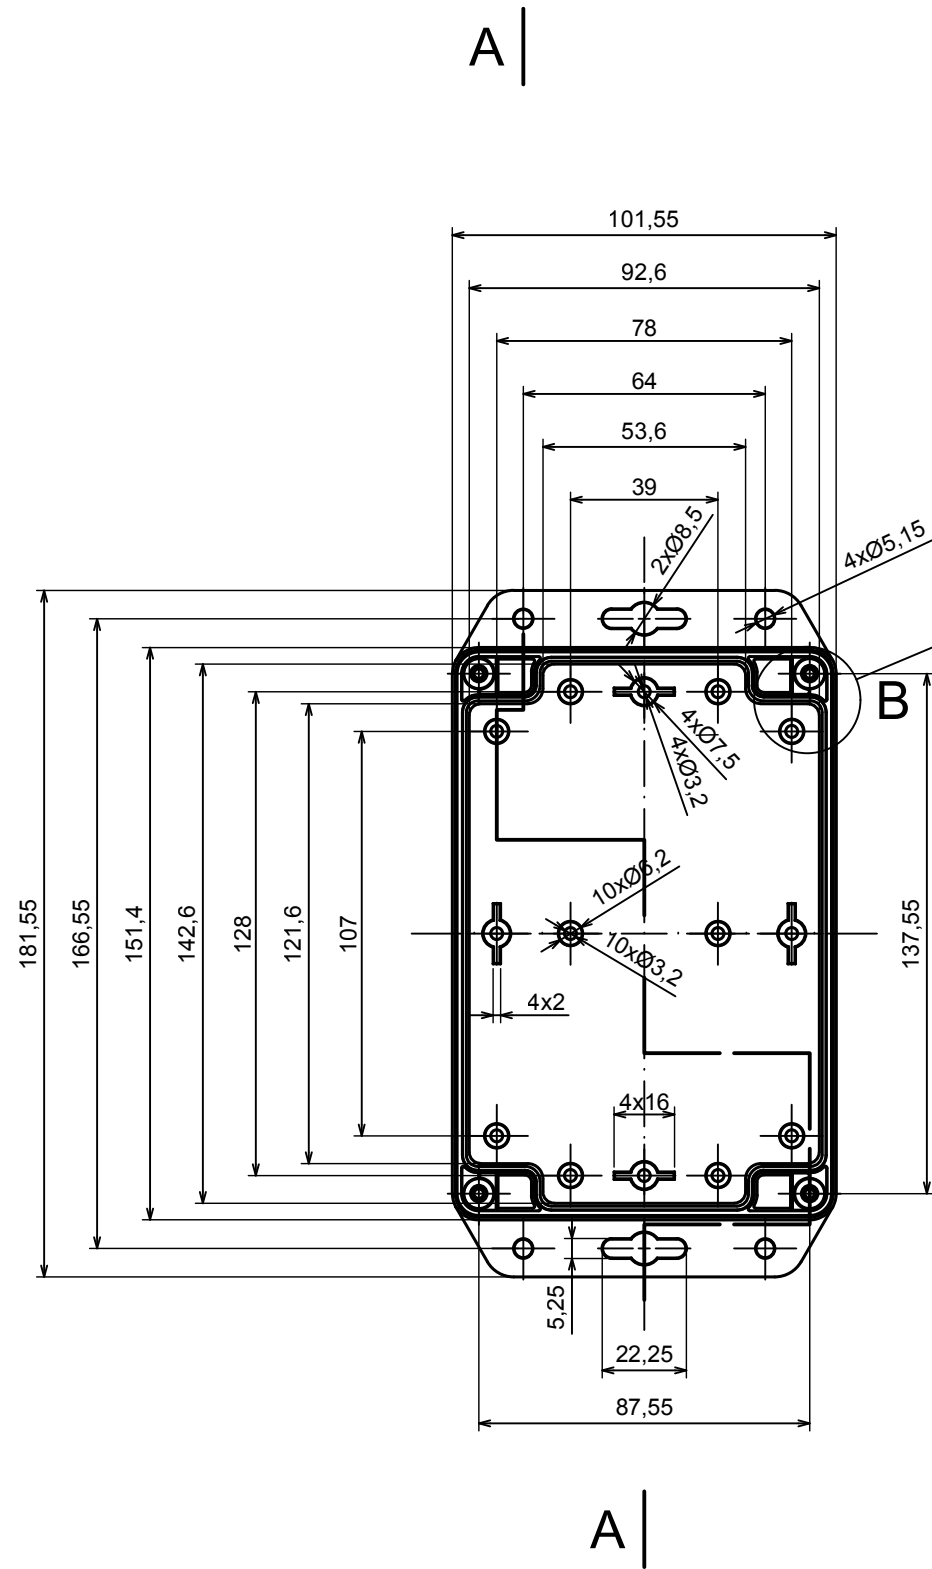

A |

A-A

A |

All rights reserved, Copyright Kradex 2019

Product model Enclosure ZP150.100.45U TM - Assembly

Format: A3 Material: PC, ABS

Scale 1:2 Tolerance: +/- 0.5

B (1:1)

A-A

C (1:1)

C

All rights reserved, Copyright Kradox 2019

Product model Enclosure ZP150.100.45U TM - Base ZP150.80.30U TM

Format: A3 Material: PC, ABS

Scale 1:2 Tolerance: +/- 0.5

A |

A |

A-A

All rights reserved, Copyright Kradox 2019

Product model: Enclosure ZP150.100.45U TM - Cover ZP150.100.15

Format: A3 Material: PC, ABS

Scale 1:2 Tolerance: +/- 0.5

X-ON Electronics

Largest Supplier of Electrical and Electronic Components