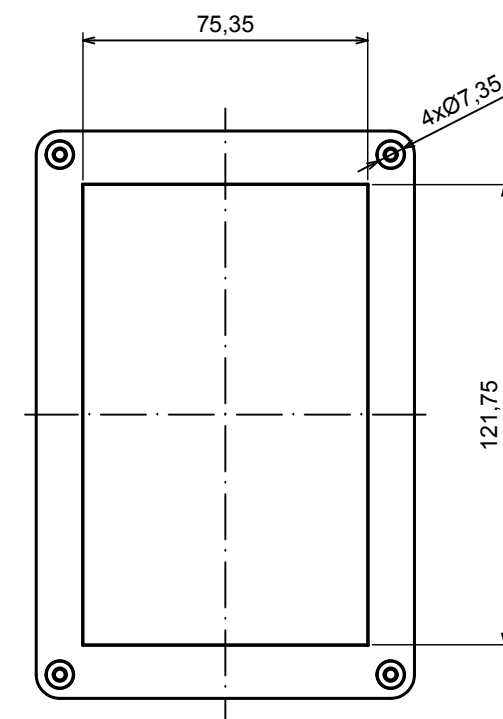

A |

A-A

A |

All rights reserved, Copyright Kradex 2019

Product model Enclosure ZP150.100.45U TM - Assembly

Format: A3 Material: PC, ABS

Scale 1:2 Tolerance: +/- 0.5

B (1:1)

A-A

C (1:1)

C

All rights reserved, Copyright Kradox 2019

Product model Enclosure ZP150.100.45U TM - Base ZP150.80.30U TM

Format: A3 Material: PC, ABS

Scale 1:2 Tolerance: +/- 0.5

A |

A |

A-A

All rights reserved, Copyright Kradox 2019

Product model: Enclosure ZP150.100.45U TM - Cover ZP150.100.15

Format: A3 Material: PC, ABS

Scale 1:2 Tolerance: +/- 0.5

X-ON Electronics

Largest Supplier of Electrical and Electronic Components