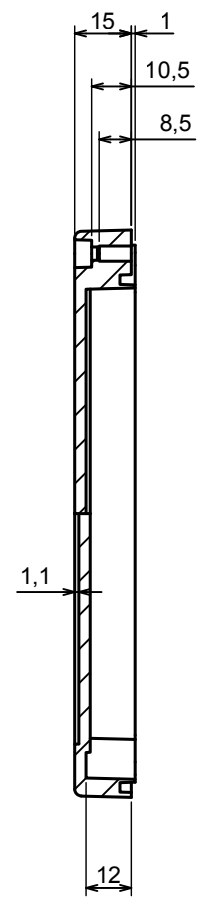

A |

A-A

A |

All rights reserved, Copyright Kradex 2019

Product model Enclosure ZP150.100.45U TM - Assembly

Format: A3 Material: PC, ABS

Scale 1:2 Tolerance: +/- 0.5

B (1:1)

A-A

C (1:1)

C

All rights reserved, Copyright Kradox 2019

Product model Enclosure ZP150.100.45U TM - Base ZP150.80.30U TM

Format: A3 Material: PC, ABS

Scale 1:2 Tolerance: +/- 0.5

A |

A |

A-A

All rights reserved, Copyright Kradox 2019

Product model: Enclosure ZP150.100.45U TM - Cover ZP150.100.15

Format: A3 Material: PC, ABS

Scale 1:2 Tolerance: +/- 0.5

X-ON Electronics

Largest Supplier of Electrical and Electronic Components