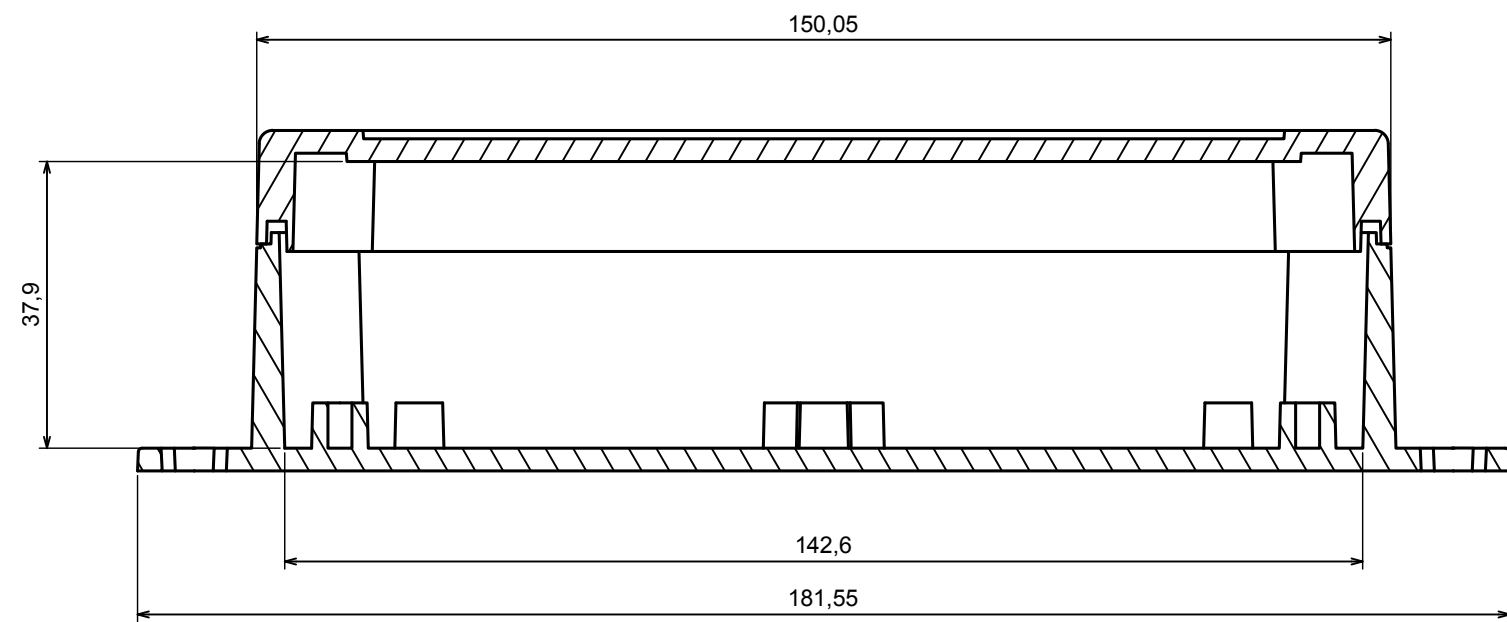

A |

A-A

A |

All rights reserved, Copyright Kradex 2019

Product model Enclosure ZP150.100.45U TM - Assembly

Format: A3 Material: PC, ABS

Scale 1:2 Tolerance: +/- 0.5

B (1:1)

A-A

C (1:1)

C

All rights reserved, Copyright Kradox 2019

Product model Enclosure ZP150.100.45U TM - Base ZP150.80.30U TM

Format: A3 Material: PC, ABS

Scale 1:2 Tolerance: +/- 0.5

A |

A |

A-A

All rights reserved, Copyright Kradox 2019

Product model: Enclosure ZP150.100.45U TM - Cover ZP150.100.15

Format: A3 Material: PC, ABS

Scale 1:2 Tolerance: +/- 0.5

X-ON Electronics

Largest Supplier of Electrical and Electronic Components