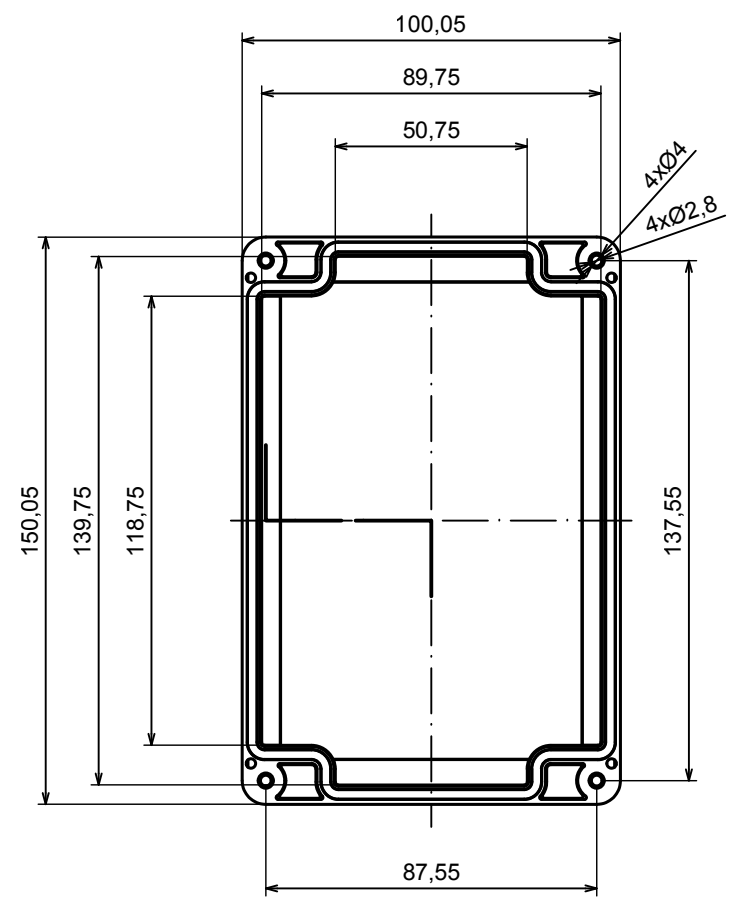

A |

A-A

A |

All rights reserved, Copyright Kradex 2019

Product model Enclosure ZP150.100.45U TM - Assembly

Format: A3 Material: PC, ABS

Scale 1:2 Tolerance: +/- 0.5

B (1:1)

A-A

C (1:1)

C

All rights reserved, Copyright Kradox 2019

Product model Enclosure ZP150.100.45U TM - Base ZP150.80.30U TM

Format: A3 Material: PC, ABS

Scale 1:2 Tolerance: +/- 0.5

A |

A |

A-A

All rights reserved, Copyright Kradox 2019

Product model: Enclosure ZP150.100.45U TM - Cover ZP150.100.15

Format: A3 Material: PC, ABS

Scale 1:2 Tolerance: +/- 0.5

X-ON Electronics

Largest Supplier of Electrical and Electronic Components