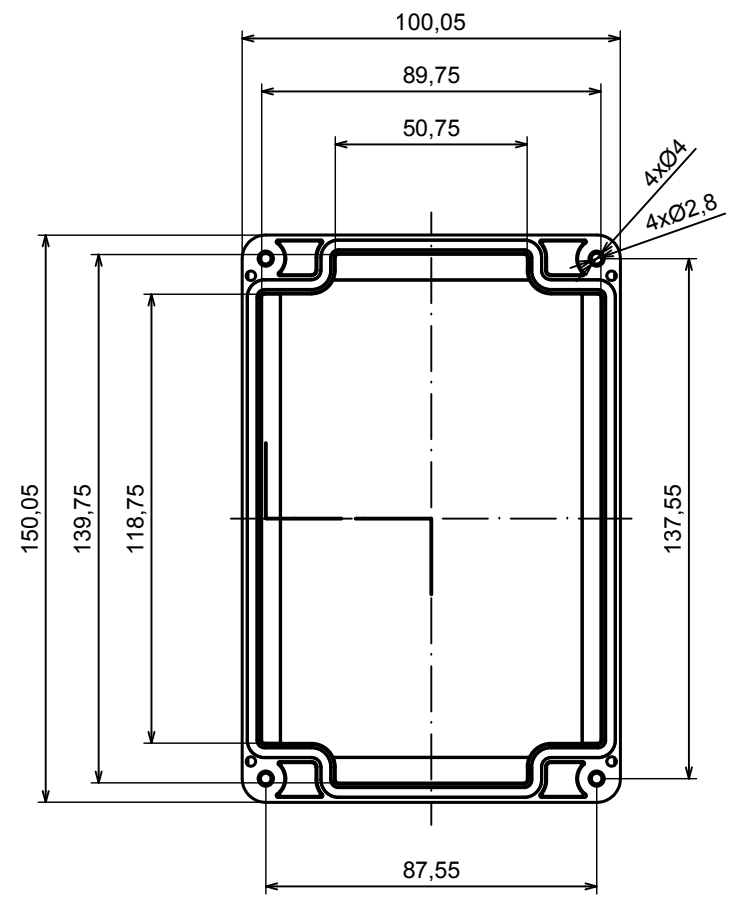

A |

A-A

A |

All rights reserved, Copyright Kradex 2019

Product model Enclosure ZP150.100.45U TM - Assembly

Format: A3 Material: PC, ABS

Scale 1:2 Tolerance: +/- 0.5

B (1:1)

A-A

C (1:1)

C

All rights reserved, Copyright Kradox 2019

Product model: Enclosure ZP150.100.45U TM - Base ZP150.80.30U TM

Format: A3 Material: PC, ABS

Scale 1:2 Tolerance: +/- 0.5

A |

A |

A-A

All rights reserved, Copyright Kradox 2019

Product model: Enclosure ZP150.100.45U TM - Cover ZP150.100.15

Format: A3 Material: PC, ABS

Scale 1:2 Tolerance: +/- 0.5

X-ON Electronics

Largest Supplier of Electrical and Electronic Components