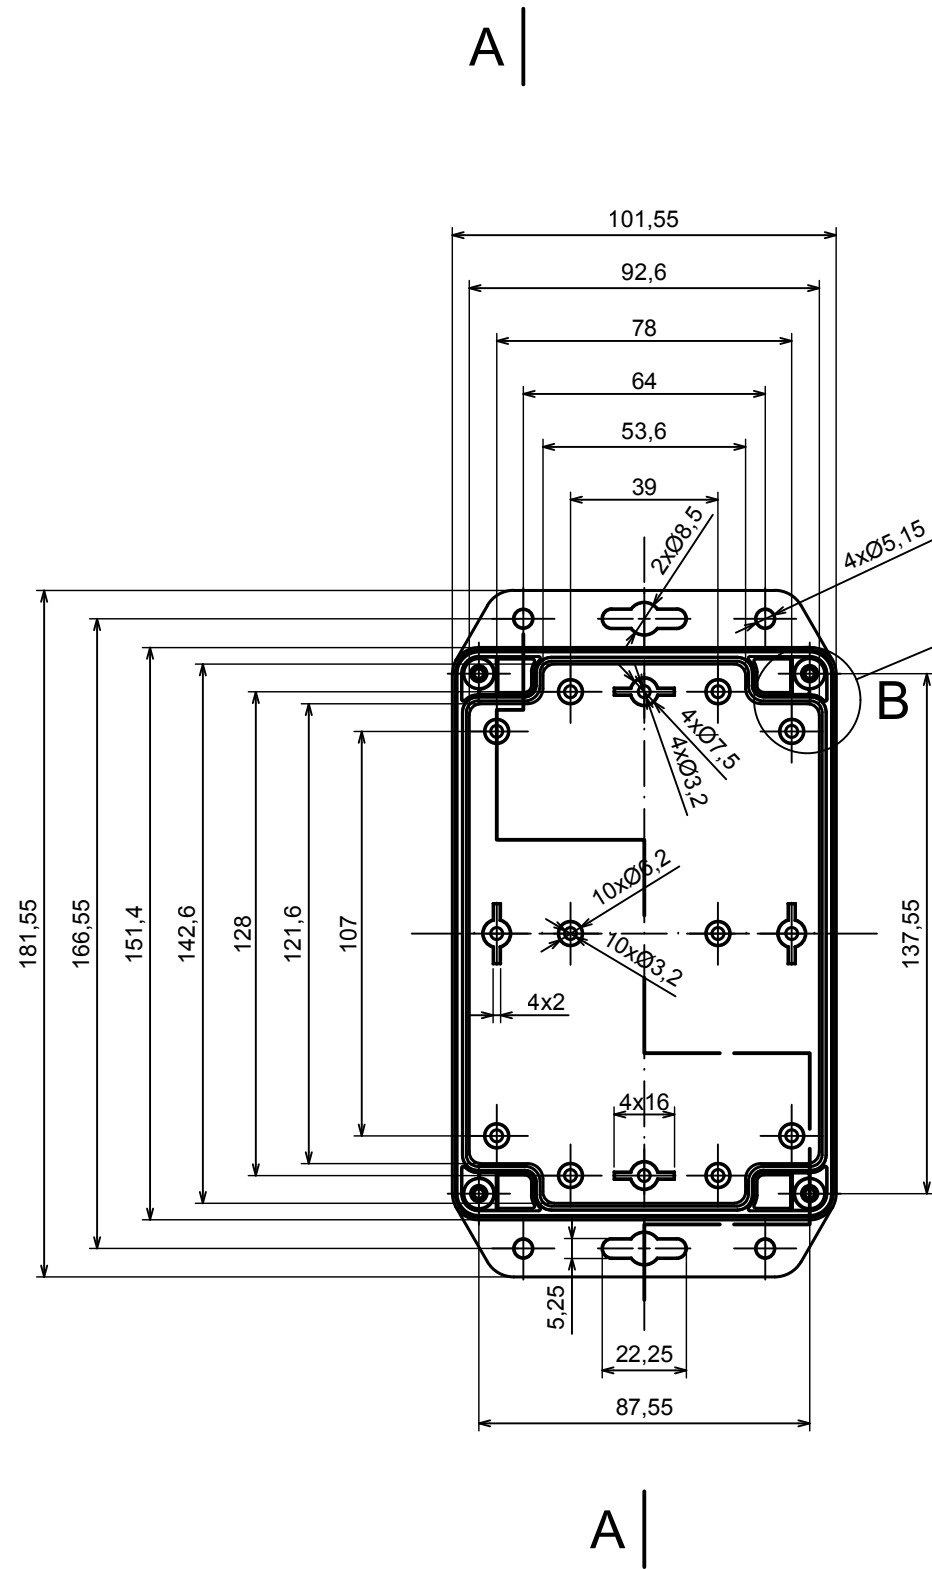

A |

A-A

A |

All rights reserved, Copyright Kradex 2019

Product model Enclosure ZP150.100.45U TM - Assembly

Format: A3 Material: PC, ABS

Scale 1:2 Tolerance: +/- 0.5

B (1:1)

A-A

C (1:1)

C

All rights reserved, Copyright Kradox 2019

Product model: Enclosure ZP150.100.45U TM - Base ZP150.80.30U TM

Format: A3 Material: PC, ABS

Scale 1:2 Tolerance: +/- 0.5

A |

A |

A-A

All rights reserved, Copyright Kradox 2019

Product model: Enclosure ZP150.100.45U TM - Cover ZP150.100.15

Format: A3 Material: PC, ABS

Scale 1:2 Tolerance: +/- 0.5

X-ON Electronics

Largest Supplier of Electrical and Electronic Components