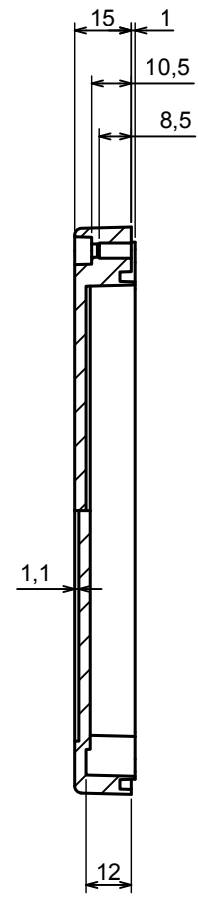

A |

A-A

A |

All rights reserved, Copyright Kradex 2019

Product model Enclosure ZP150.100.45U TM - Assembly

Format: A3 Material: PC, ABS

Scale 1:2 Tolerance: +/- 0.5

B (1:1)

A-A

C (1:1)

C

All rights reserved, Copyright Kradox 2019

Product model: Enclosure ZP150.100.45U TM - Base ZP150.80.30U TM

Format: A3 Material: PC, ABS

Scale 1:2 Tolerance: +/- 0.5

A |

A |

A-A

All rights reserved, Copyright Kradox 2019

Product model: Enclosure ZP150.100.45U TM - Cover ZP150.100.15

Format: A3 Material: PC, ABS

Scale 1:2 Tolerance: +/- 0.5

X-ON Electronics

Largest Supplier of Electrical and Electronic Components