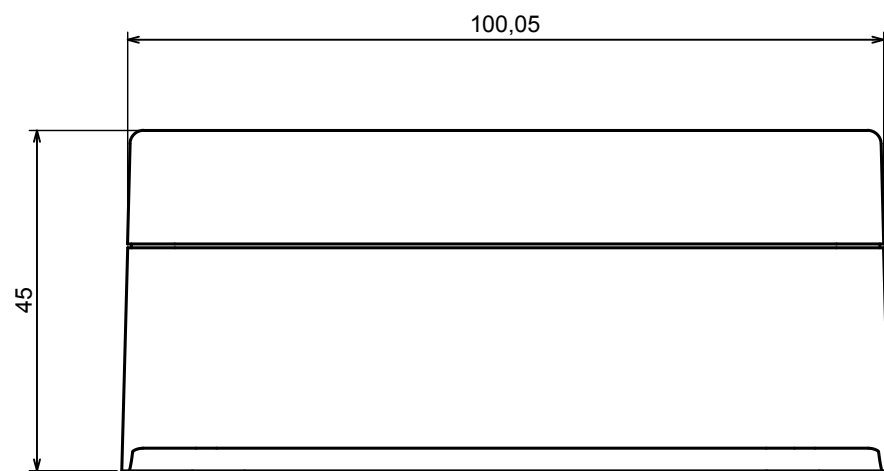

A |

A-A

A |

All rights reserved, Copyright Kradex 2019

Product model Enclosure ZP150.100.45U TM - Assembly

Format: A3 Material: PC, ABS

Scale 1:2 Tolerance: +/- 0.5

B (1:1)

A-A

C (1:1)

C

All rights reserved, Copyright Kradox 2019

Product model: Enclosure ZP150.100.45U TM - Base ZP150.80.30U TM

Format: A3 Material: PC, ABS

Scale 1:2 Tolerance: +/- 0.5

A |