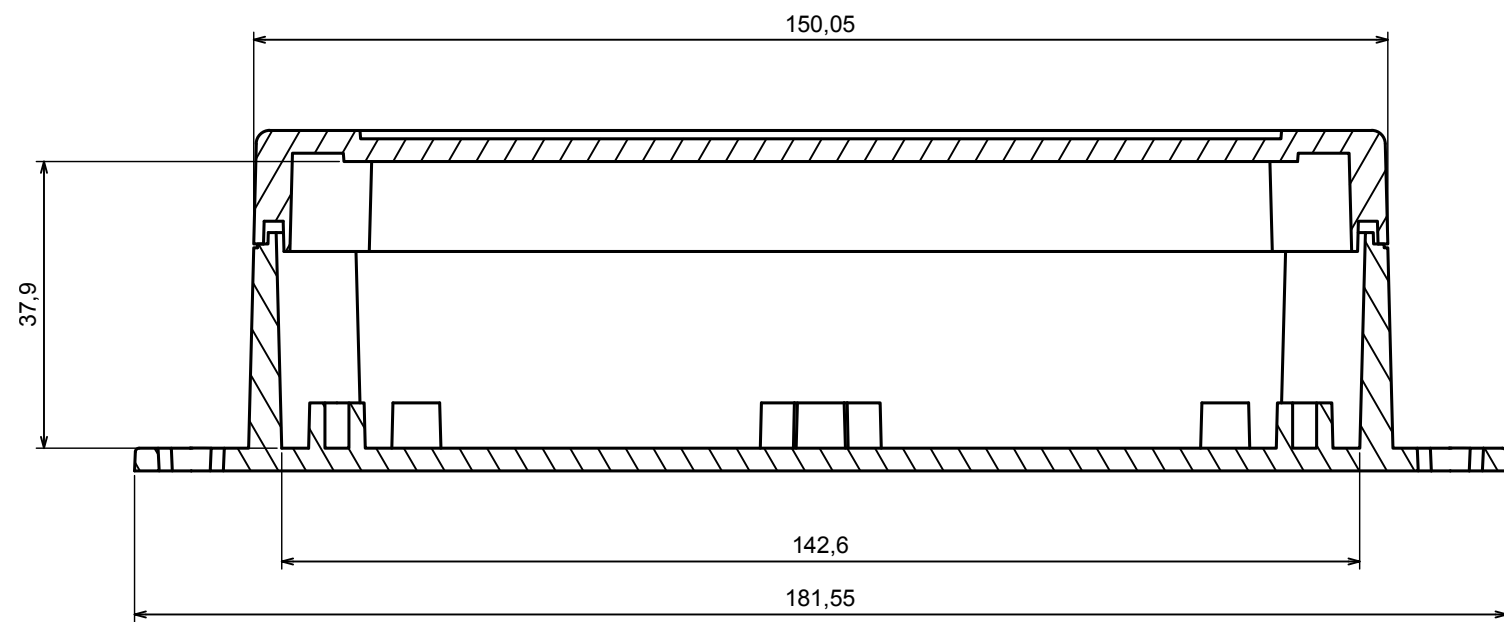

A |

A-A

A |

All rights reserved, Copyright Kradex 2019

Product model Enclosure ZP150.100.45U TM - Assembly

Format: A3 Material: PC, ABS

Scale 1:2 Tolerance: +/- 0.5

B (1:1)

A-A

C (1:1)

C

All rights reserved, Copyright Kradox 2019

Product model: Enclosure ZP150.100.45U TM - Base ZP150.80.30U TM

Format: A3 Material: PC, ABS

Scale 1:2 Tolerance: +/- 0.5

A |

A |

A-A

All rights reserved, Copyright Kradox 2019

Product model: Enclosure ZP150.100.45U TM - Cover ZP150.100.15

Format: A3 Material: PC, ABS

Scale 1:2 Tolerance: +/- 0.5

X-ON Electronics

Largest Supplier of Electrical and Electronic Components