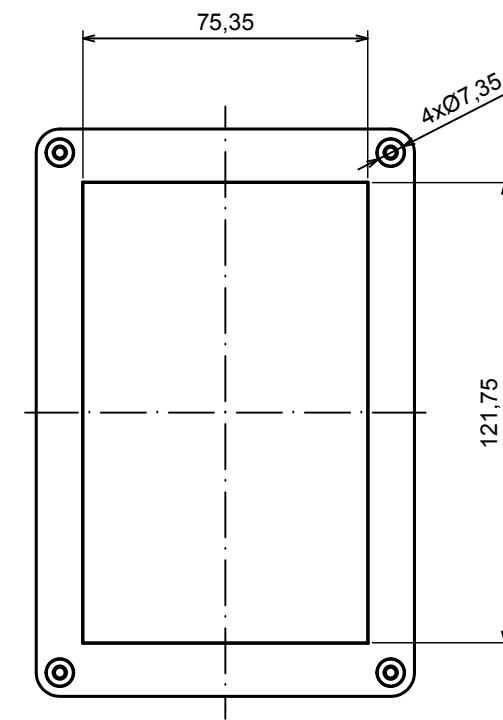

A |

A-A

A |

All rights reserved, Copyright Kradex 2019

Product model Enclosure ZP150.100.45U TM - Assembly

Format: A3 Material: PC, ABS

Scale 1:2 Tolerance: +/- 0.5

B (1:1)

A-A

C (1:1)

C

All rights reserved, Copyright Kradox 2019

Product model: Enclosure ZP150.100.45U TM - Base ZP150.80.30U TM

Format: A3 Material: PC, ABS

Scale 1:2 Tolerance: +/- 0.5

A |

A |

A-A

All rights reserved, Copyright Kradox 2019

Product model: Enclosure ZP150.100.45U TM - Cover ZP150.100.15

Format: A3 Material: PC, ABS

Scale 1:2 Tolerance: +/- 0.5

X-ON Electronics

Largest Supplier of Electrical and Electronic Components