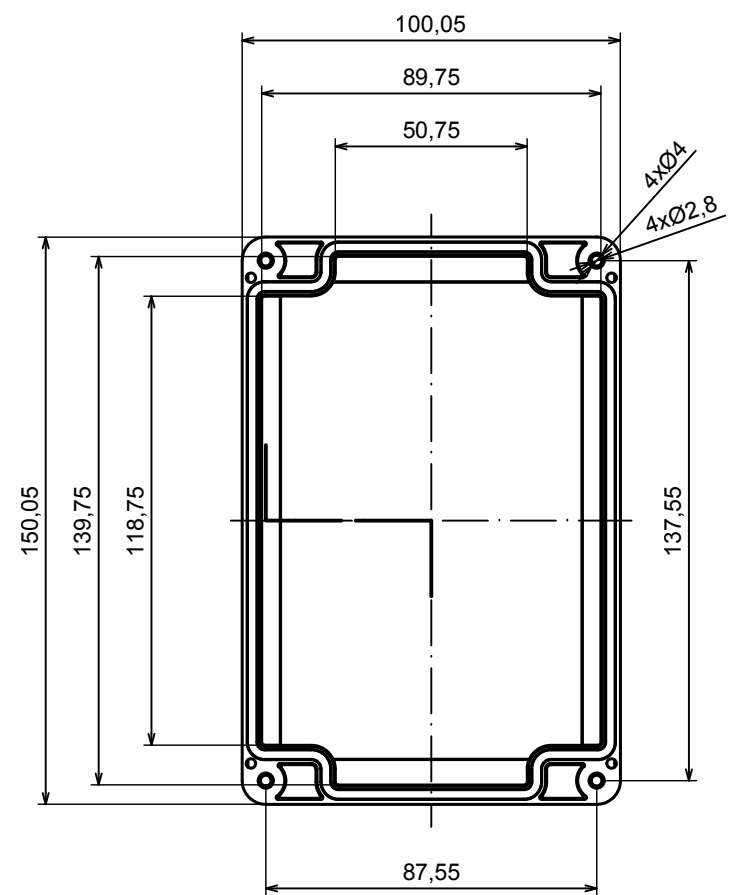

A |

All rights reserved, Copyright Kradex 2019

Product model	Enclosure ZP150.100.60 TM - Assembly
---------------	--------------------------------------

Format: A3	Material: PC, ABS
------------	-------------------

Scale 1:2	Tolerance: +/- 0.5
-----------	--------------------

B (1:1)

A-A

C (1:1)

A |

All rights reserved, Copyright Kradox 2019

Product model: Enclosure ZP150.100.60 TM - Base ZP150.100.45 TM

Format: A3 Material: PC, ABS

Scale 1:2 Tolerance: +/- 0.5

A |

A-A

A |

All rights reserved, Copyright Kradox 2019

Product model: Enclosure ZP150.100.60 TM - Cover ZP150.100.15

Format: A3 Material: PC, ABS

Scale 1:2 Tolerance: +/- 0.5