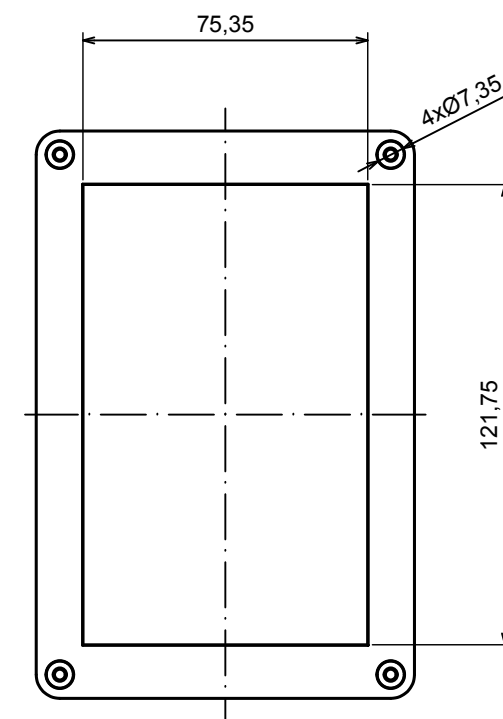

A |

All rights reserved, Copyright Kradex 2019

Product model	Enclosure ZP150.100.60 TM - Assembly
---------------	--------------------------------------

Format: A3	Material: PC, ABS
------------	-------------------

Scale 1:2	Tolerance: +/- 0.5
-----------	--------------------

B (1:1)

A-A

C (1:1)

A |

All rights reserved, Copyright Kradox 2019

Product model: Enclosure ZP150.100.60 TM - Base ZP150.100.45 TM

Format: A3 Material: PC, ABS

Scale 1:2 Tolerance: +/- 0.5

A |

A-A

A |

All rights reserved, Copyright Kradox 2019

Product model: Enclosure ZP150.100.60 TM - Cover ZP150.100.15

Format: A3 Material: PC, ABS

Scale 1:2 Tolerance: +/- 0.5