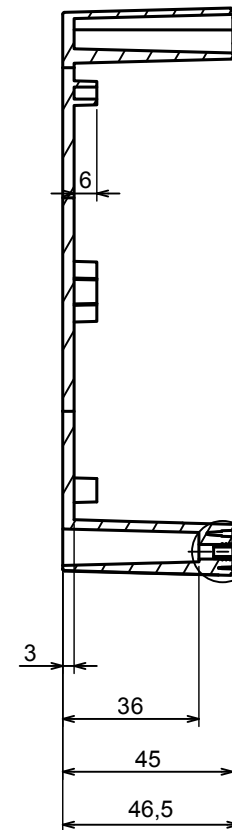

A |

All rights reserved, Copyright Kradex 2019

Product model	Enclosure ZP150.100.60 TM - Assembly
---------------	--------------------------------------

Format: A3	Material: PC, ABS
------------	-------------------

Scale 1:2	Tolerance: +/- 0.5
-----------	--------------------

B (1:1)

A-A

C (1:1)

A |

All rights reserved, Copyright Kradox 2019

Product model: Enclosure ZP150.100.60 TM - Base ZP150.100.45 TM

Format: A3 Material: PC, ABS

Scale 1:2 Tolerance: +/- 0.5

A |

A-A

A |

All rights reserved, Copyright Kradox 2019

Product model: Enclosure ZP150.100.60 TM - Cover ZP150.100.15

Format: A3 Material: PC, ABS

Scale 1:2 Tolerance: +/- 0.5