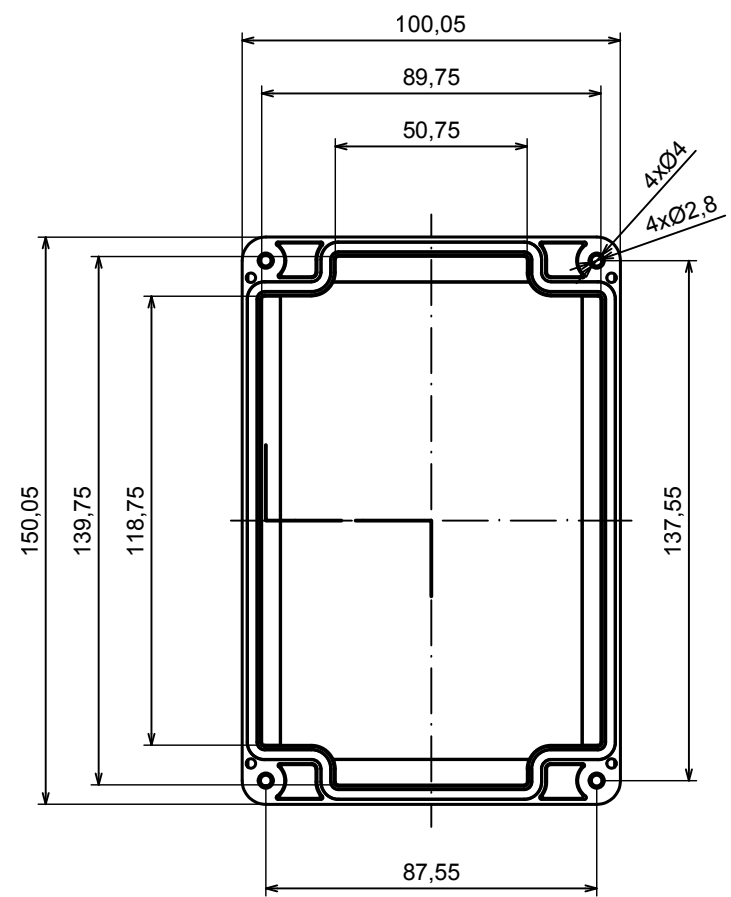

A |

All rights reserved, Copyright Kradex 2019

Product model	Enclosure ZP150.100.60 TM - Assembly
---------------	--------------------------------------

Format: A3	Material: PC, ABS
------------	-------------------

Scale 1:2	Tolerance: +/- 0.5
-----------	--------------------

B (1:1)

A-A

C (1:1)

A |

All rights reserved, Copyright Kradox 2019

Product model: Enclosure ZP150.100.60 TM - Base ZP150.100.45 TM

Format: A3 Material: PC, ABS

Scale 1:2 Tolerance: +/- 0.5

A |

A-A

A |

All rights reserved, Copyright Kradox 2019

Product model: Enclosure ZP150.100.60 TM - Cover ZP150.100.15

Format: A3 Material: PC, ABS

Scale 1:2 Tolerance: +/- 0.5