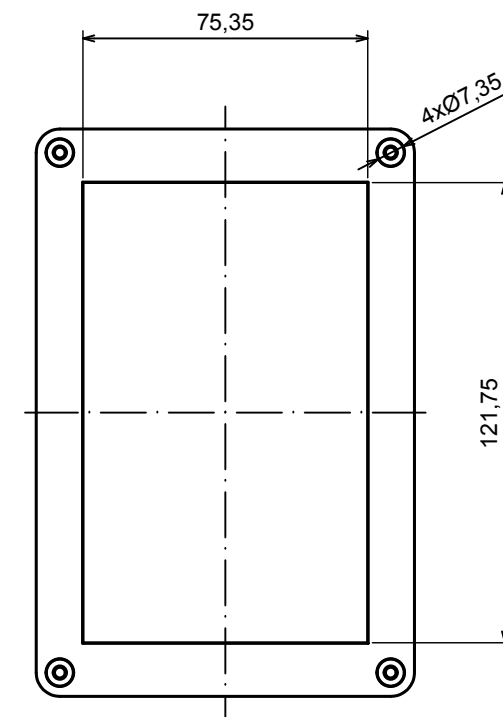

A |

All rights reserved, Copyright Kradex 2019

Product model	Enclosure ZP150.100.60 TM - Assembly
---------------	--------------------------------------

Format: A3	Material: PC, ABS
------------	-------------------

Scale 1:2	Tolerance: +/- 0.5
-----------	--------------------

B (1:1)

A-A

C (1:1)

A |

All rights reserved, Copyright Kradox 2019

Product model: Enclosure ZP150.100.60 TM - Base ZP150.100.45 TM

Format: A3 Material: PC, ABS

Scale 1:2 Tolerance: +/- 0.5

A |

A-A

A |

All rights reserved, Copyright Kradox 2019

Product model: Enclosure ZP150.100.60 TM - Cover ZP150.100.15

Format: A3 Material: PC, ABS

Scale 1:2 Tolerance: +/- 0.5