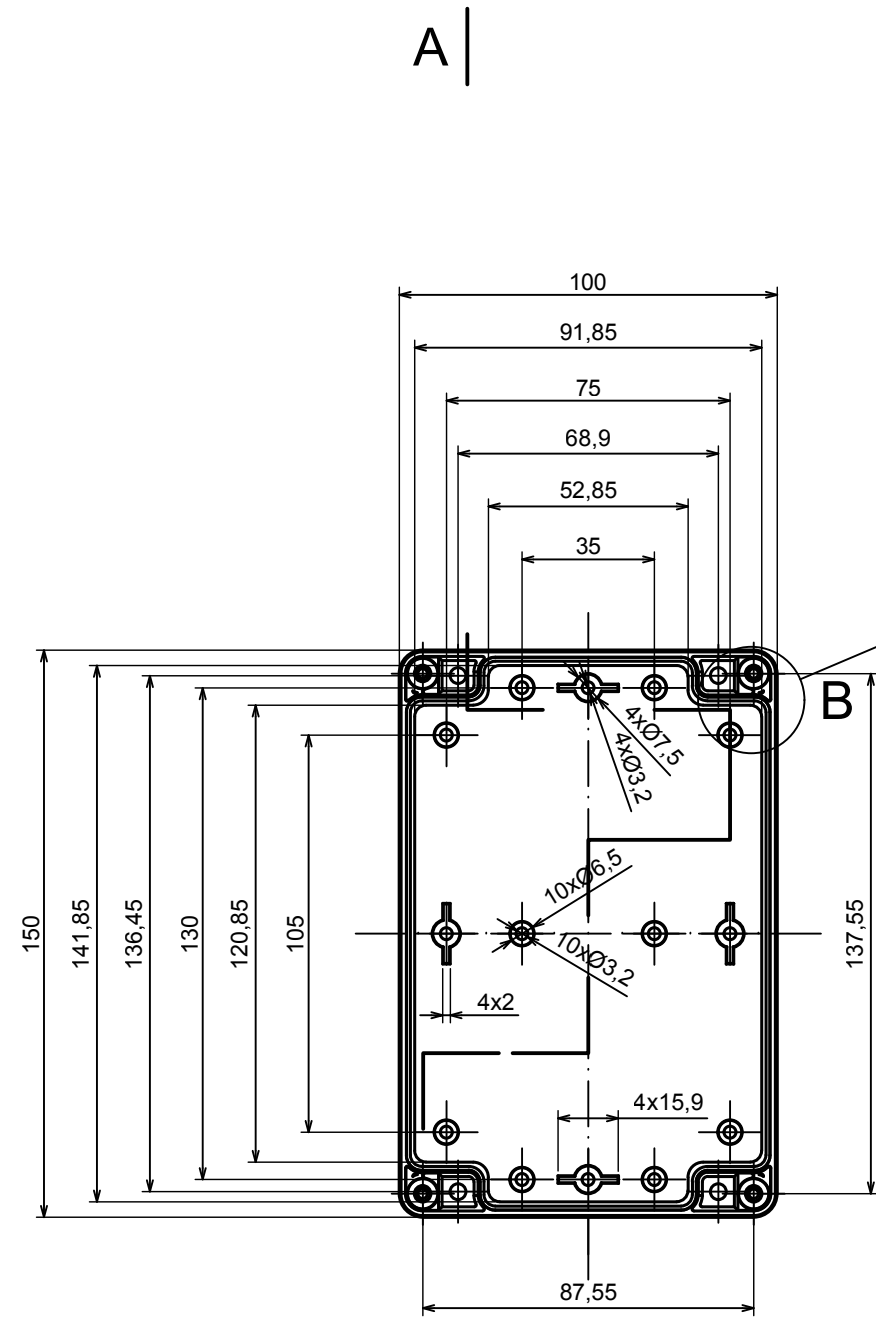

A |

All rights reserved, Copyright Kradex 2019

Product model	Enclosure ZP150.100.60 TM - Assembly
---------------	--------------------------------------

Format: A3	Material: PC, ABS
------------	-------------------

Scale 1:2	Tolerance: +/- 0.5
-----------	--------------------

B (1:1)

A-A

C (1:1)

A |

All rights reserved, Copyright Kradox 2019

Product model: Enclosure ZP150.100.60 TM - Base ZP150.100.45 TM

Format: A3 Material: PC, ABS

Scale 1:2 Tolerance: +/- 0.5

A |

A-A

A |

All rights reserved, Copyright Kradox 2019

Product model: Enclosure ZP150.100.60 TM - Cover ZP150.100.15

Format: A3 Material: PC, ABS

Scale 1:2 Tolerance: +/- 0.5