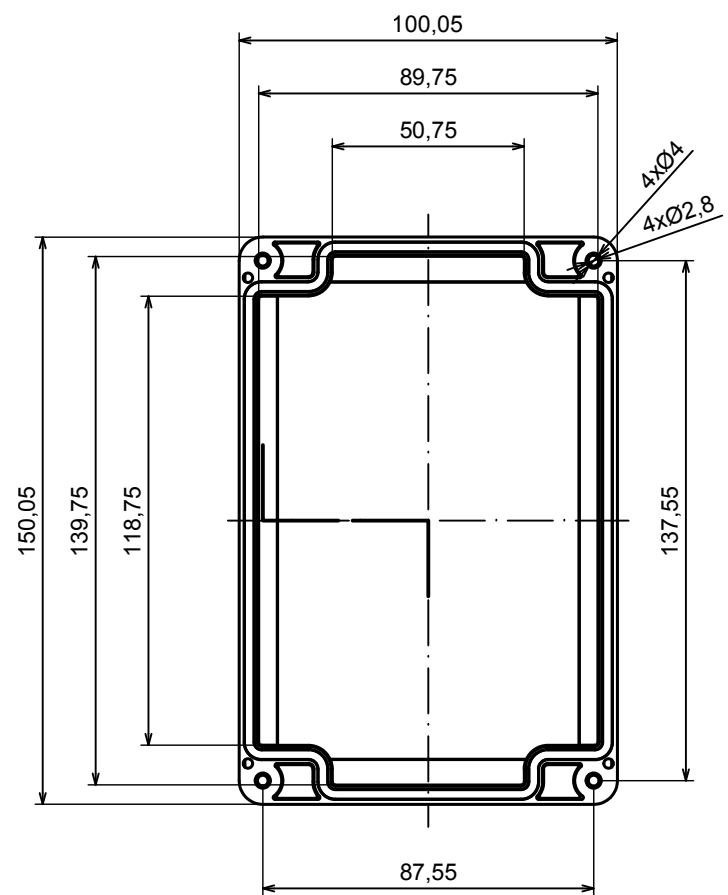

A |

All rights reserved, Copyright Kradex 2019

Product model	Enclosure ZP150.100.60 TM - Assembly
---------------	--------------------------------------

Format: A3	Material: PC, ABS
------------	-------------------

Scale 1:2	Tolerance: +/- 0.5
-----------	--------------------

B (1:1)

A-A

C (1:1)

A |

All rights reserved, Copyright Kradox 2019

Product model: Enclosure ZP150.100.60 TM - Base ZP150.100.45 TM

Format: A3 Material: PC, ABS

Scale 1:2 Tolerance: +/- 0.5

A |

A-A

A |

All rights reserved, Copyright Kradox 2019

Product model: Enclosure ZP150.100.60 TM - Cover ZP150.100.15

Format: A3 Material: PC, ABS

Scale 1:2 Tolerance: +/- 0.5