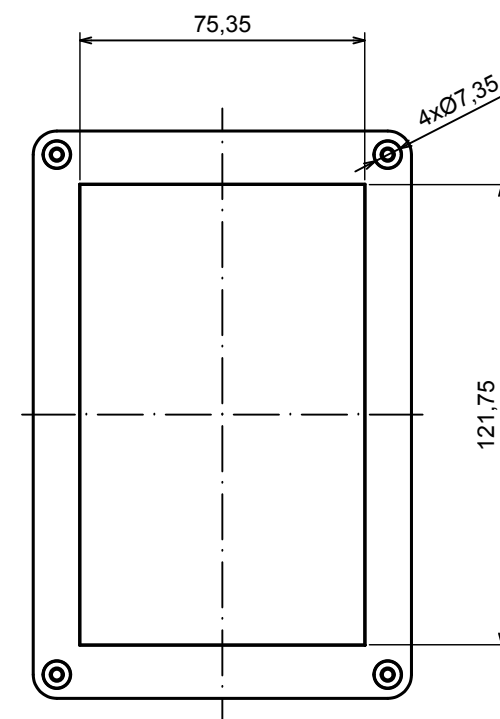

Scale 1:2	Tolerance: +/- 0.5
-----------	--------------------

B (1:1)

A-A

C (1:1)

A |

All rights reserved, Copyright Kradox 2019

Product model: Enclosure ZP150.100.60 TM - Base ZP150.100.45 TM

Format: A3 Material: PC, ABS

Scale 1:2 Tolerance: +/- 0.5

A |

A-A

A |

All rights reserved, Copyright Kradox 2019

Product model: Enclosure ZP150.100.60 TM - Cover ZP150.100.15

Format: A3 Material: PC, ABS

Scale 1:2 Tolerance: +/- 0.5