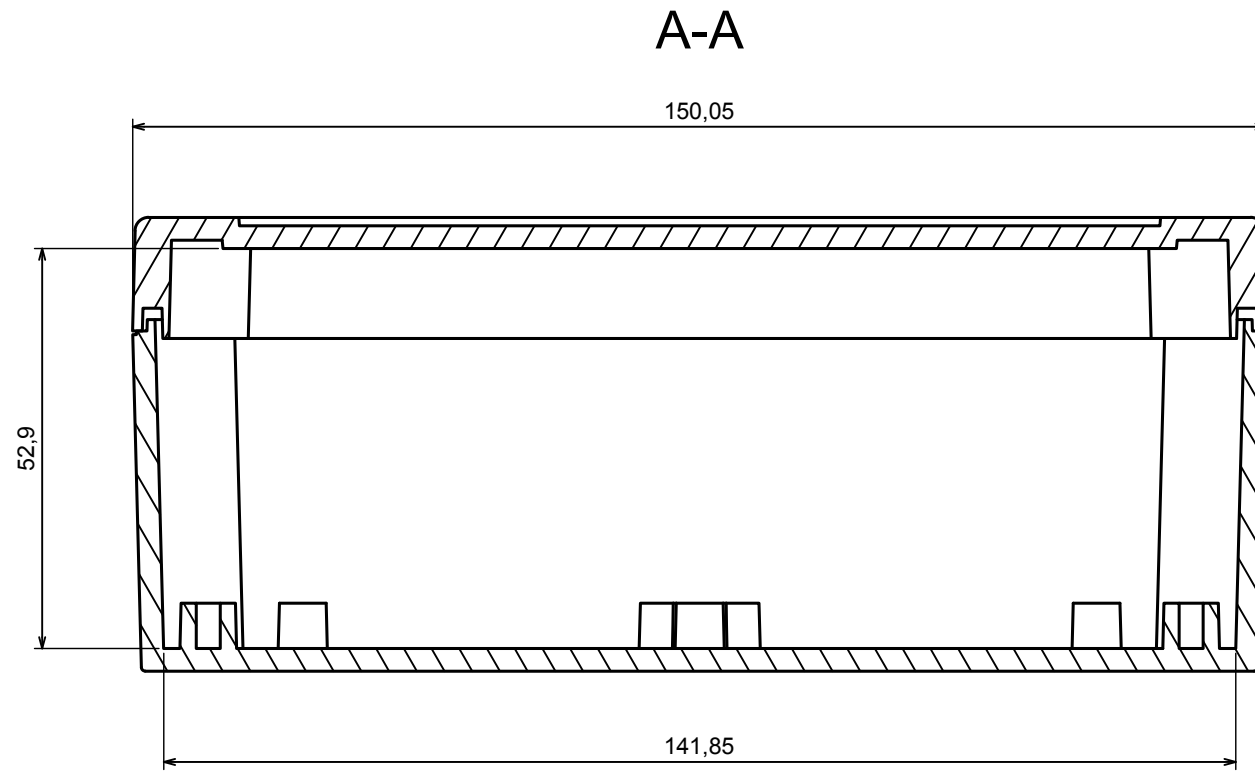

A |

All rights reserved, Copyright Kradex 2019

Product model	Enclosure ZP150.100.60 TM - Assembly
---------------	--------------------------------------

Format: A3	Material: PC, ABS
------------	-------------------

Scale 1:2	Tolerance: +/- 0.5
-----------	--------------------

B (1:1)

A-A

C (1:1)

A |

All rights reserved, Copyright Kradox 2019

Product model: Enclosure ZP150.100.60 TM - Base ZP150.100.45 TM

Format: A3 Material: PC, ABS

Scale 1:2 Tolerance: +/- 0.5

A |

A-A

A |

All rights reserved, Copyright Kradox 2019

Product model: Enclosure ZP150.100.60 TM - Cover ZP150.100.15

Format: A3 Material: PC, ABS

Scale 1:2 Tolerance: +/- 0.5