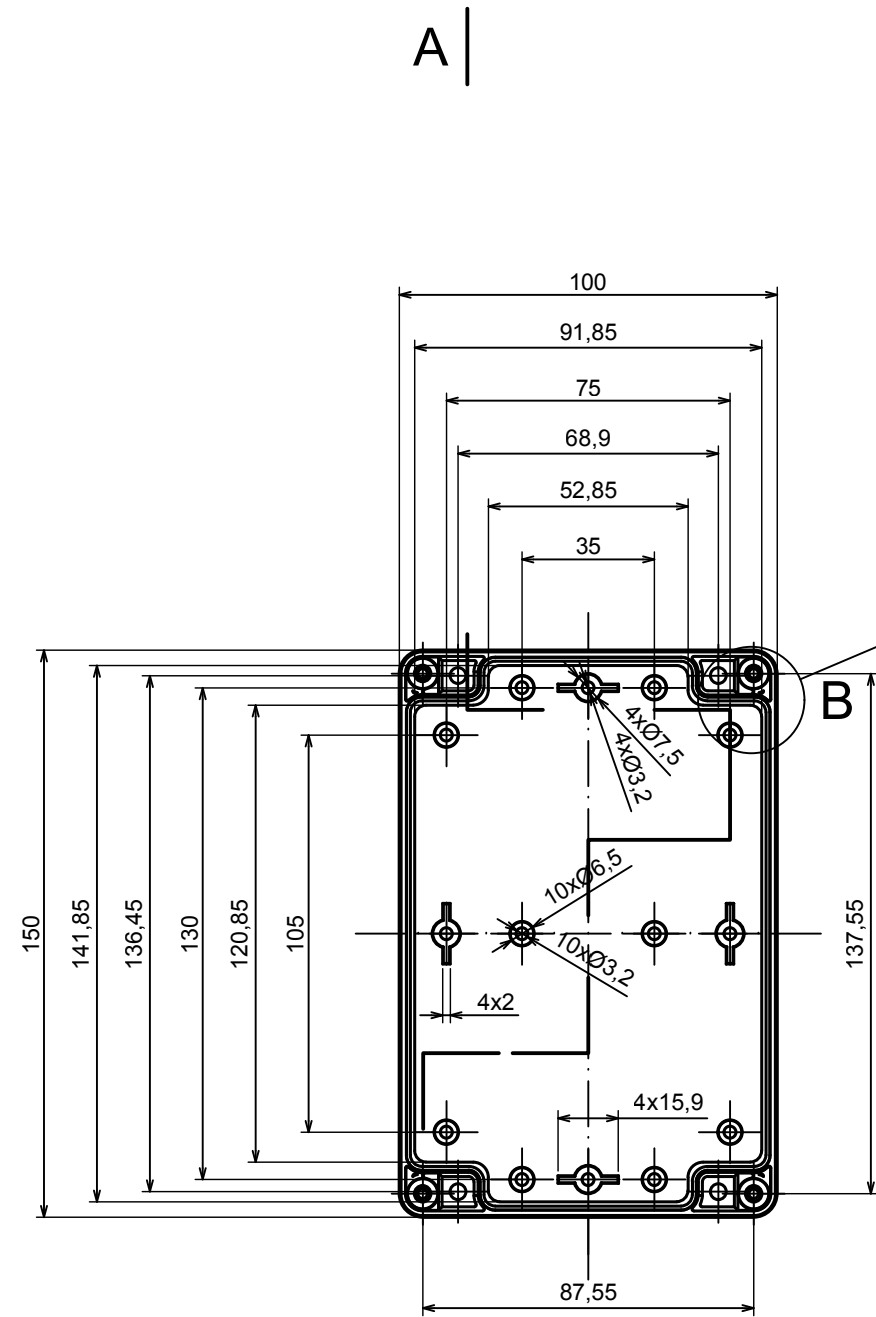

All rights reserved, Copyright Kradex 2019		
Product model	Enclosure ZP150.100.60 TM - Assembly	
Format: A3	Material: PC, ABS	
Scale 1:2	Tolerance: +/- 0.5	

B (1:1)

A-A

C (1:1)

A |

All rights reserved, Copyright Kradox 2019

Product model: Enclosure ZP150.100.60 TM - Base ZP150.100.45 TM

Format: A3 Material: PC, ABS

Scale 1:2 Tolerance: +/- 0.5

A |

A-A

A |

All rights reserved, Copyright Kradox 2019

Product model: Enclosure ZP150.100.60 TM - Cover ZP150.100.15

Format: A3      Material: PC, ABS

Scale 1:2      Tolerance: +/- 0.5