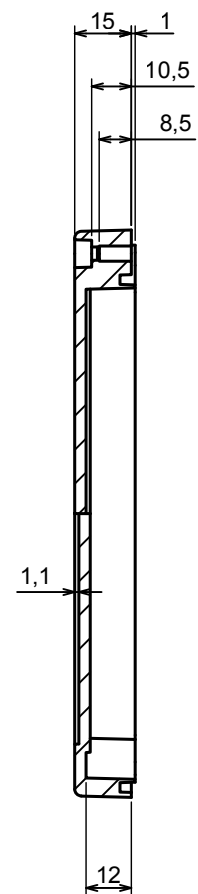

All rights reserved, Copyright Kradex 2019		
Product model	Enclosure ZP150.100.60 TM - Assembly	
Format: A3	Material: PC, ABS	
Scale 1:2	Tolerance: +/- 0.5	

B (1:1)

A-A

C (1:1)

A |

All rights reserved, Copyright Kradox 2019

Product model: Enclosure ZP150.100.60 TM - Base ZP150.100.45 TM

Format: A3 Material: PC, ABS

Scale 1:2 Tolerance: +/- 0.5

A |

A-A

A |

All rights reserved, Copyright Kradox 2019

Product model: Enclosure ZP150.100.60 TM - Cover ZP150.100.15

Format: A3      Material: PC, ABS

Scale 1:2      Tolerance: +/- 0.5