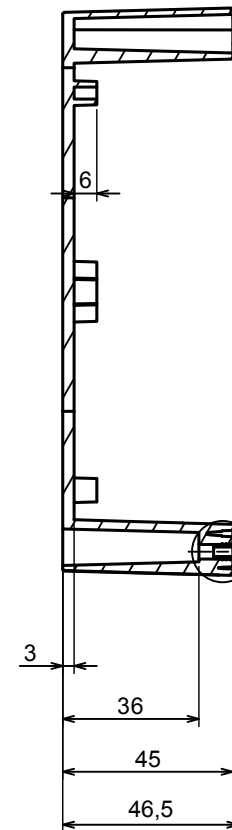

All rights reserved, Copyright Kradex 2019		
Product model	Enclosure ZP150.100.60 TM - Assembly	
Format: A3	Material: PC, ABS	
Scale 1:2	Tolerance: +/- 0.5	

B (1:1)

A-A

C (1:1)

A |

All rights reserved, Copyright Kradox 2019

Product model: Enclosure ZP150.100.60 TM - Base ZP150.100.45 TM

Format: A3 Material: PC, ABS

Scale 1:2 Tolerance: +/- 0.5

A |

A-A

A |

All rights reserved, Copyright Kradox 2019

Product model: Enclosure ZP150.100.60 TM - Cover ZP150.100.15

Format: A3      Material: PC, ABS

Scale 1:2      Tolerance: +/- 0.5