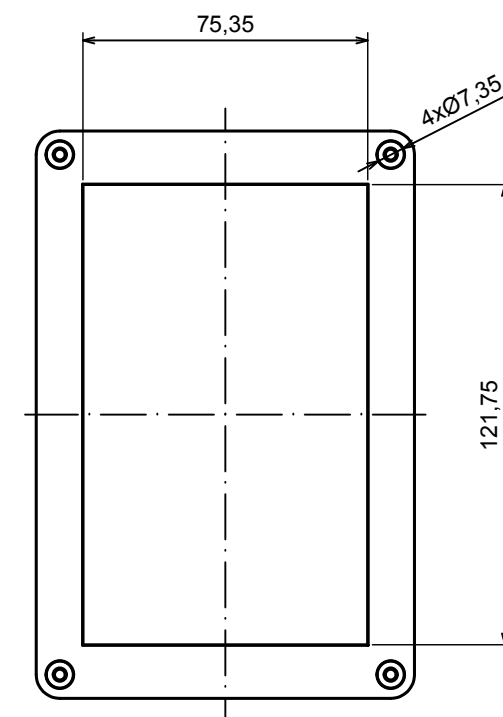

All rights reserved, Copyright Kradex 2019		
Product model	Enclosure ZP150.100.60 TM - Assembly	
Format: A3	Material: PC, ABS	
Scale 1:2	Tolerance: +/- 0.5	

B (1:1)

A-A

C (1:1)

A |

All rights reserved, Copyright Kradox 2019

Product model: Enclosure ZP150.100.60 TM - Base ZP150.100.45 TM

Format: A3 Material: PC, ABS

Scale 1:2 Tolerance: +/- 0.5

A |

A-A

A |

All rights reserved, Copyright Kradox 2019

Product model: Enclosure ZP150.100.60 TM - Cover ZP150.100.15

Format: A3      Material: PC, ABS

Scale 1:2      Tolerance: +/- 0.5