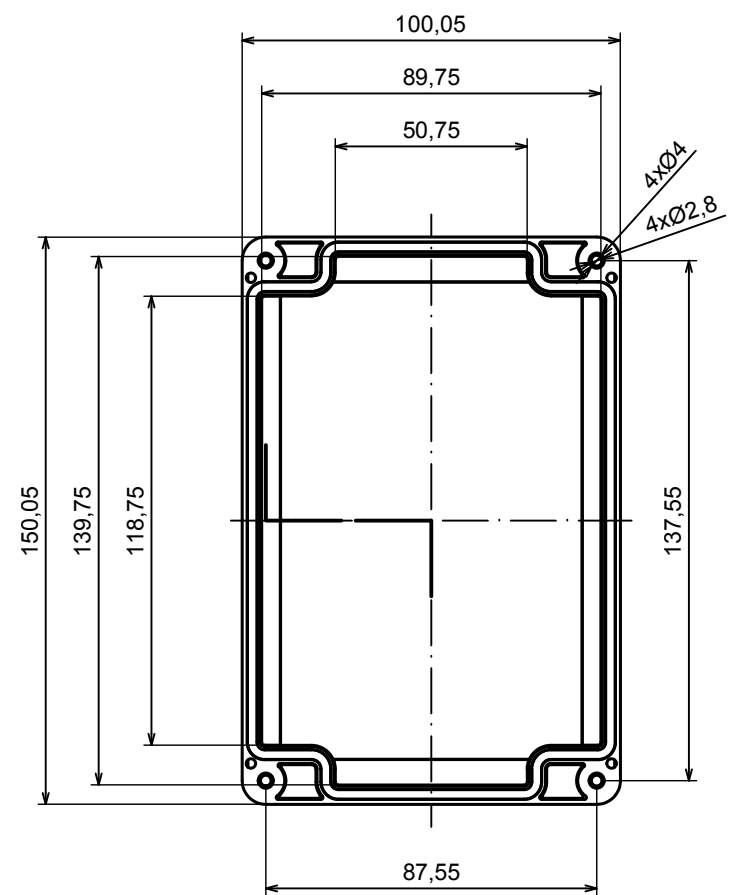

All rights reserved, Copyright Kradex 2019		
Product model	Enclosure ZP150.100.60 TM - Assembly	
Format: A3	Material: PC, ABS	
Scale 1:2	Tolerance: +/- 0.5	

B (1:1)

A-A

C (1:1)

A |

All rights reserved, Copyright Kradox 2019

Product model: Enclosure ZP150.100.60 TM - Base ZP150.100.45 TM

Format: A3 Material: PC, ABS

Scale 1:2 Tolerance: +/- 0.5

A |

A-A

A |

All rights reserved, Copyright Kradox 2019

Product model: Enclosure ZP150.100.60 TM - Cover ZP150.100.15

Format: A3      Material: PC, ABS

Scale 1:2      Tolerance: +/- 0.5